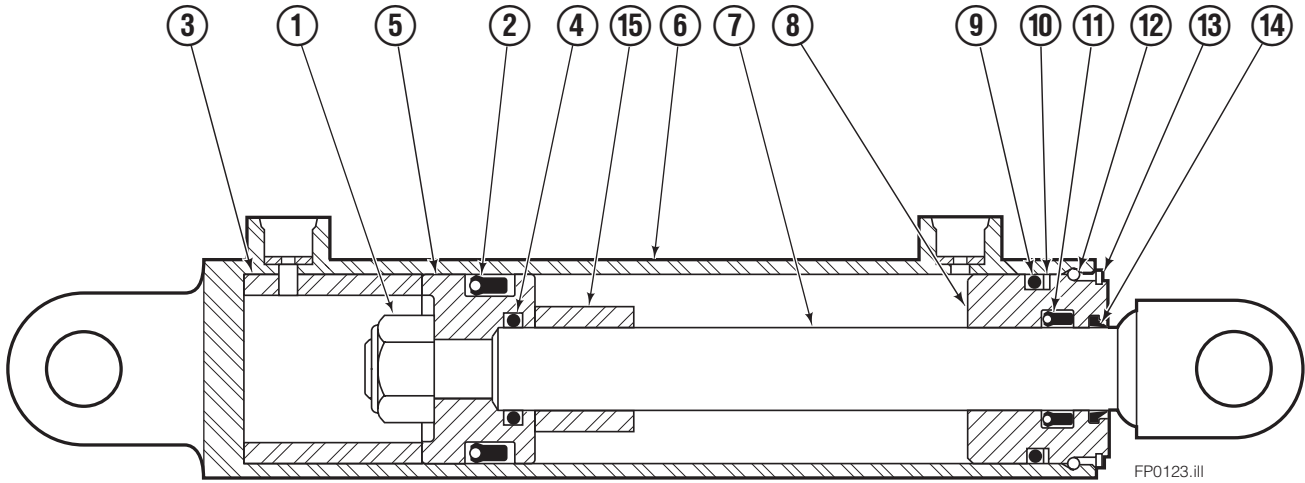

Reference: Hydraulic Group 381520
 Hose Group 384630
 Cylinder 383027
 Common Parts 381515

Common Parts Group

120/150C			
REF	QTY	PART NO.	DESCRIPTION
		381515	Common Parts Group
1	2	676650	Bearing - Lower
2	1	686243	Cylinder Assembly ▲
3	1	841031	Anchor Bracket Weldment
4	2	672018	Bearing Segment - Upper
5	2	686217	Cotter Pin
6	1	686214	Pin - Clevis
7	1	686215	Pin - Clevis

▲ See Sideshift Cylinder page for parts breakdown.

Sideshift Cylinder

REF	QTY	PART NO.	DESCRIPTION
		686243	Cylinder Assembly
1	1	561012	Nut
■ 2	1	662457	Seal
3	1	564562	Spacer – Head
■ 4	1	2718	O-Ring
5	1	561427	Piston
6	1	561422	Shell
7	1	561422	Rod
8	1	561428	Retainer
■ 9	1	2791	O-Ring
■ 10	1	615134	Back-up Ring
■ 11	1	662449	Seal
12	1	561429	Retaining Ring
13	1	7215	Snap Ring
■ 14	1	626468	Wiper
15	1	---	Spacer – Rod
		561430	Service Kit