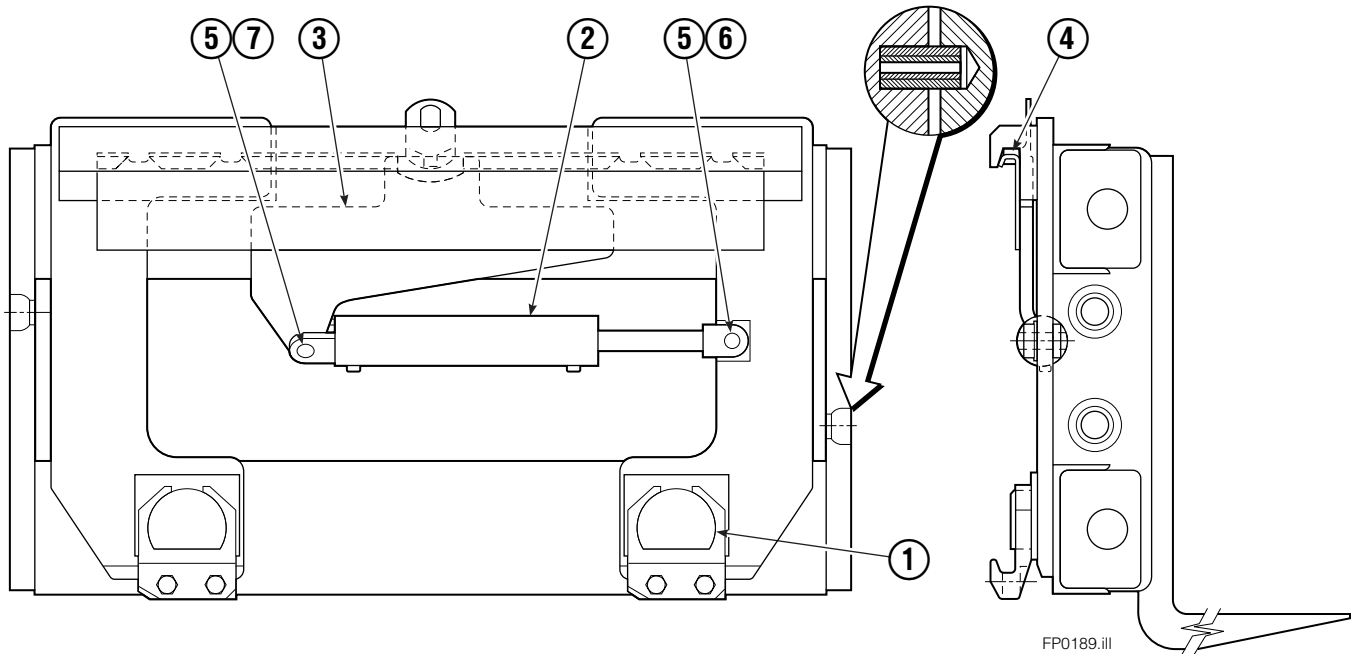

Reference: Hydraulic Group 381520
 Hose Group 384630
 Cylinder 383027
 Common Parts 381515

Common Parts Group

120/150C			
REF	QTY	PART NO.	DESCRIPTION
		381515	Common Parts Group
1	2	676650	Bearing - Lower
2	1	686243	Cylinder Assembly ▲
3	1	841031	Anchor Bracket Weldment
4	2	672018	Bearing Segment - Upper
5	2	686217	Cotter Pin
6	1	686214	Pin - Clevis
7	1	686215	Pin - Clevis

▲ See Sideshift Cylinder page for parts breakdown.

Sideshift Cylinder

REF	QTY	PART NO.	DESCRIPTION
		686243	Cylinder Assembly
1	1	561012	Nut
■ 2	1	662457	Seal
3	1	564562	Spacer – Head
■ 4	1	2718	O-Ring
5	1	561427	Piston
6	1	561422	Shell
7	1	561422	Rod
8	1	561428	Retainer
■ 9	1	2791	O-Ring
■ 10	1	615134	Back-up Ring
■ 11	1	662449	Seal
12	1	561429	Retaining Ring
13	1	7215	Snap Ring
■ 14	1	626468	Wiper
15	1	---	Spacer – Rod
		561430	Service Kit