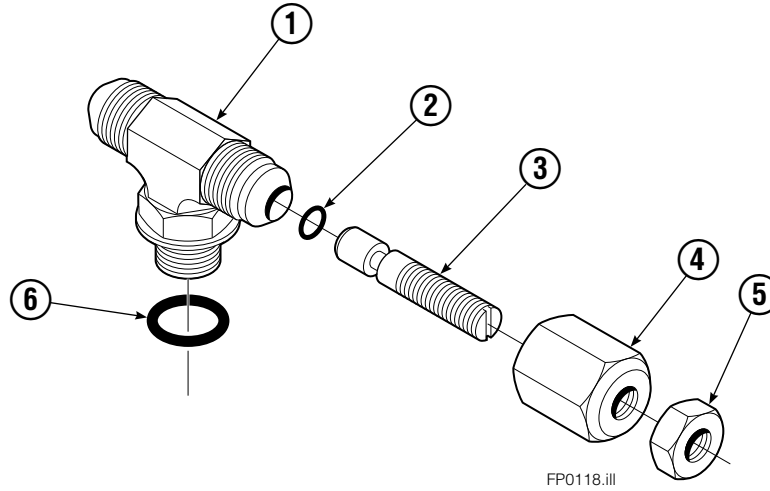

Hydraulic Valve Group

REF	QTY	PART NO.	DESCRIPTION
		381520	Hydraulic Valve Group
1	1	601377	Fitting, 8-8
2	1	643524	Capscrew
3	3	4750	Capscrew, .375x.750
4	4	611288	Fitting, 6-8
5	1	685673	Hose
6	1	209535	Hose
7	1	209535	Hose
8	1	685673	Hose
9	2	601676	Fitting, 6-6
10	2	617487	Restrictor Tee
11	1	668861	Valve Assembly
12	1	844137	Bracket

Reference: Hose Group: 384630, S-8704

Valve Assembly

REF	QTY	PART NO.	DESCRIPTION
		668861	Check Valve
1	1	667490	Special Fitting
● 2	2	2841	O-Ring
3	1	667471	Spool
4	3	609455	Fitting
5	1	668862	Valve Body
6	1	678270	Check Valve - V.P.O.
● 7	1	661347	Service Kit
8	1	604510	Fitting, 6
■ 9	1	676343	Regeneration Elimination Plug
		668864	Service Kit

- Included in Service Kit 668864.
- For eliminating regeneration circuit only.
(See Technical Bulletin Number 121)

Restrictor Fitting

FP0118.ill

REF	QTY	PART NO.	DESCRIPTION
		617487	Restrictor Assembly
1	1	617486	Tee
2	1	2698	O-Ring
3	1	11100	Setscrew
4	1	11099	Cap
5	1	5715	Jam Nut
6	1	2840	O-Ring