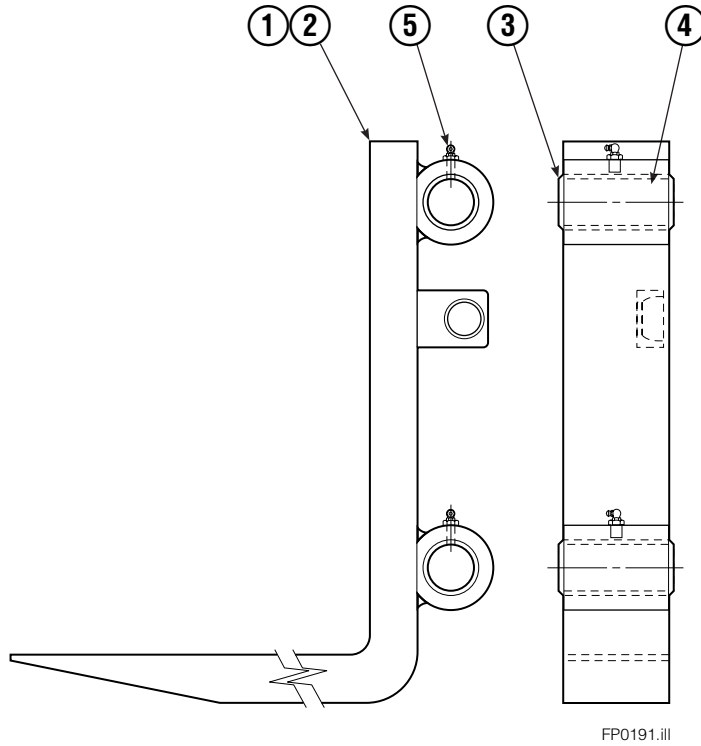

Reference: Hose Group: 384630, S-8704

Valve Assembly

REF	QTY	PART NO.	DESCRIPTION
		668861	Check Valve
1	1	667490	Special Fitting
● 2	2	2841	O-Ring
3	1	667471	Spool
4	3	609455	Fitting
5	1	668862	Valve Body
6	1	678270	Check Valve - V.P.O.
● 7	1	661347	Service Kit
8	1	604510	Fitting, 6
■ 9	1	676343	Regeneration Elimination Plug
		668864	Service Kit

- Included in Service Kit 668864.
- For eliminating regeneration circuit only.
(See Technical Bulletin Number 121)

Restrictor Fitting

FP0118.ill

REF	QTY	PART NO.	DESCRIPTION
		617487	Restrictor Assembly
1	1	617486	Tee
2	1	2698	O-Ring
3	1	11100	Setscrew
4	1	11099	Cap
5	1	5715	Jam Nut
6	1	2840	O-Ring

Fork Group

REF	QTY	PART NO.	DESCRIPTION
		214438	Fork Group
1	1	840241	Fork, L.H., 54 in.
2	1	840236	Fork, R.H., 54 in.
3	8	7223	Retaining Ring
4	4	828468	Bushing
5	4	828471	Lube Fitting

Do you have questions you need answered right now? Call your nearest Cascade Parts Department.