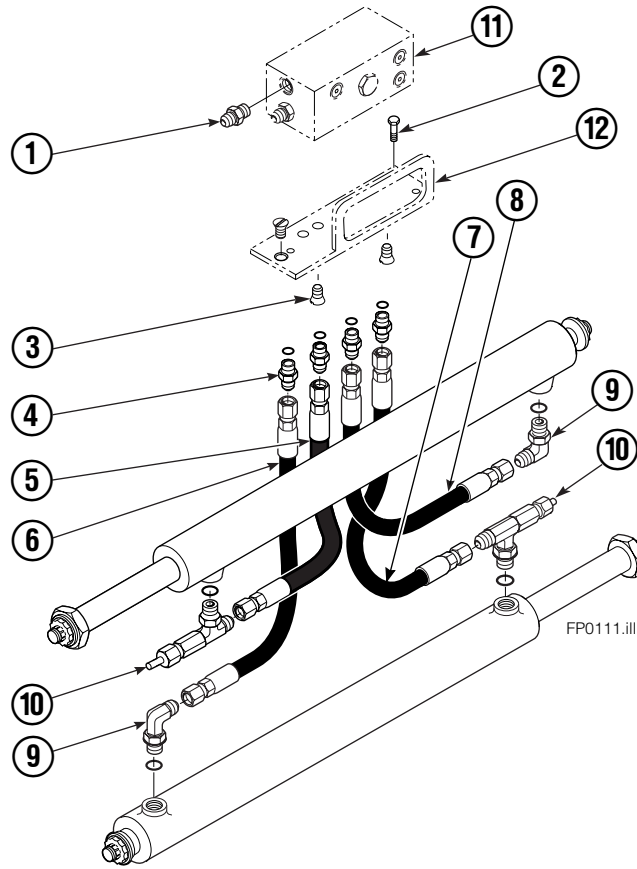

▲ See Sideshift Cylinder page for parts breakdown.

Sideshift Cylinder

REF	QTY	PART NO.	DESCRIPTION
		686243	Cylinder Assembly
1	1	561012	Nut
■ 2	1	662457	Seal
3	1	564562	Spacer – Head
■ 4	1	2718	O-Ring
5	1	561427	Piston
6	1	561422	Shell
7	1	561422	Rod
8	1	561428	Retainer
■ 9	1	2791	O-Ring
■ 10	1	615134	Back-up Ring
■ 11	1	662449	Seal
12	1	561429	Retaining Ring
13	1	7215	Snap Ring
■ 14	1	626468	Wiper
15	1	---	Spacer – Rod
		561430	Service Kit

■ Included in Service Kit 561430.

Ref: S-6053, S-6054

Cylinder

150C			
REF	QTY	PART NO.	DESCRIPTION
		383027	Cylinder Assembly
1	2	■ 6511	Cotter Pin
2	2	■ 667667	Retainer
3	2	■ 667668	Nut
4	1	584457	Shell
5	1	558402	Piston
6	1	✕ 2722	O-Ring
7	1	✕ 557376	Seal
8	1	✕ 2791	O-Ring
9	1	✕ 615134	Back-Up Ring
10	1	667675	Retainer
11	1	✕ 662451	Seal
12	1	✕ 638246	Nylon Ring
13	1	✕ 628047	Wiper
14	1	561012	Nut
15	1	584458	Rod
16	1	667676	Washer
17	1	829237	Spacer
18	1	✕ 671049	Seal Loader, Piston
19	1	✕ 671052	Seal Loader, Retainer
		667723	Service Kit

✕ Included in Service Kit.
 ■ Included in Nut Service Kit 668925.
 Ref: S-5564, S-5565

Mounting Group

120C/150C Class IV			
REF	QTY	PART NO.	DESCRIPTION
		381517	Mounting Group
1	4	553857	Nut
2	2	678034	Lower Hook
3	4	667225	Washer
4	4	638601	Capscrew

Hydraulic Valve Group

REF	QTY	PART NO.	DESCRIPTION
		381520	Hydraulic Valve Group
1	1	601377	Fitting, 8-8
2	1	643524	Capscrew
3	3	4750	Capscrew, .375x.750
4	4	611288	Fitting, 6-8
5	1	685673	Hose
6	1	209535	Hose
7	1	209535	Hose
8	1	685673	Hose
9	2	601676	Fitting, 6-6
10	2	617487	Restrictor Tee
11	1	668861	Valve Assembly
12	1	844137	Bracket