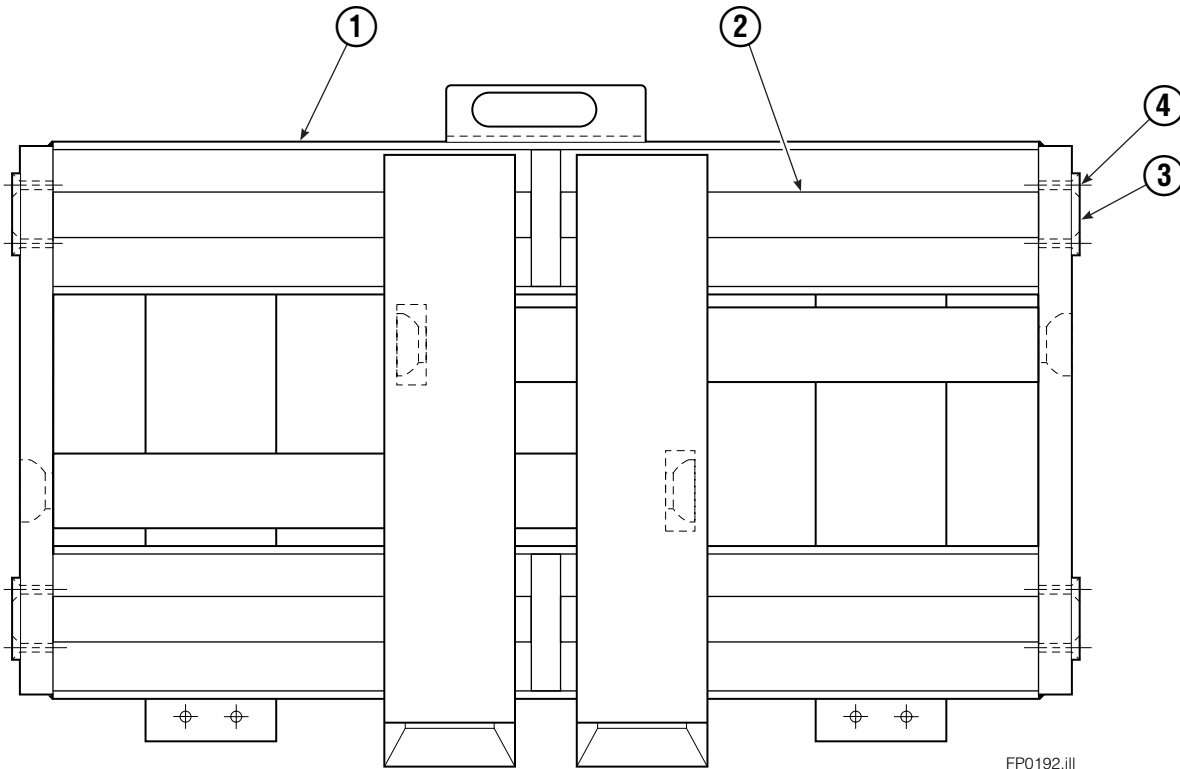

Frame Group

FP0192.iii

REF	QTY	PART NO.	DESCRIPTION
		214478	Frame Group, 60 in. (items 1 & 2)
		214444	Retainer Group (items 3 & 4)
1	1	392399	Frame
2	2	830826	Shaft
3	4	830774	End Plates
4	8	4771	Capscrews