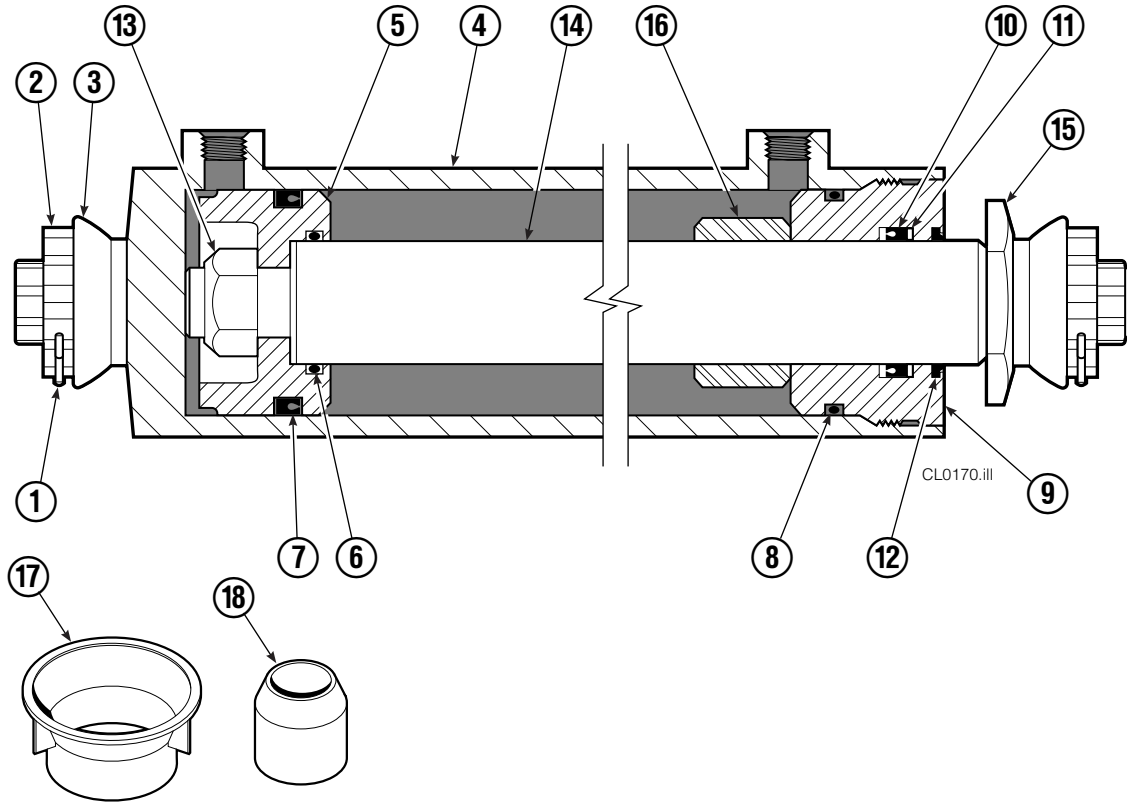

Reference: Hydraulic Group 381520
 Hose Group 384630
 Cylinder 383027
 Common Parts 381515

Common Parts Group

120/150C			
REF	QTY	PART NO.	DESCRIPTION
		381515	Common Parts Group
1	2	676650	Bearing - Lower
2	1	686243	Cylinder Assembly ▲
3	1	841031	Anchor Bracket Weldment
4	2	672018	Bearing Segment - Upper
5	2	686217	Cotter Pin
6	1	686214	Pin - Clevis
7	1	686215	Pin - Clevis

▲ See Sideshift Cylinder page for parts breakdown.

Sideshift Cylinder

REF	QTY	PART NO.	DESCRIPTION
		686243	Cylinder Assembly
1	1	561012	Nut
■ 2	1	662457	Seal
3	1	564562	Spacer – Head
■ 4	1	2718	O-Ring
5	1	561427	Piston
6	1	561422	Shell
7	1	561422	Rod
8	1	561428	Retainer
■ 9	1	2791	O-Ring
■ 10	1	615134	Back-up Ring
■ 11	1	662449	Seal
12	1	561429	Retaining Ring
13	1	7215	Snap Ring
■ 14	1	626468	Wiper
15	1	---	Spacer – Rod
		561430	Service Kit

■ Included in Service Kit 561430.

Ref: S-6053, S-6054

Cylinder

150C			
REF	QTY	PART NO.	DESCRIPTION
		383027	Cylinder Assembly
1	2	■ 6511	Cotter Pin
2	2	■ 667667	Retainer
3	2	■ 667668	Nut
4	1	584457	Shell
5	1	558402	Piston
6	1	✕ 2722	O-Ring
7	1	✕ 557376	Seal
8	1	✕ 2791	O-Ring
9	1	✕ 615134	Back-Up Ring
10	1	667675	Retainer
11	1	✕ 662451	Seal
12	1	✕ 638246	Nylon Ring
13	1	✕ 628047	Wiper
14	1	561012	Nut
15	1	584458	Rod
16	1	667676	Washer
17	1	829237	Spacer
18	1	✕ 671049	Seal Loader, Piston
19	1	✕ 671052	Seal Loader, Retainer
		667723	Service Kit