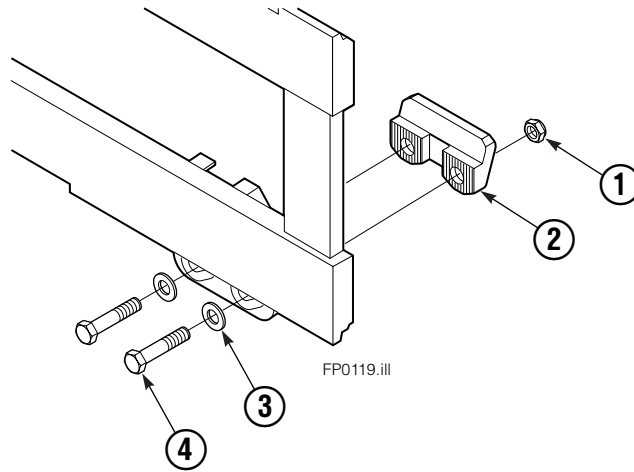

Mounting Group

120C/150C Class IV			
REF	QTY	PART NO.	DESCRIPTION
		381517	Mounting Group
1	4	553857	Nut
2	2	678034	Lower Hook
3	4	667225	Washer
4	4	638601	Capscrew