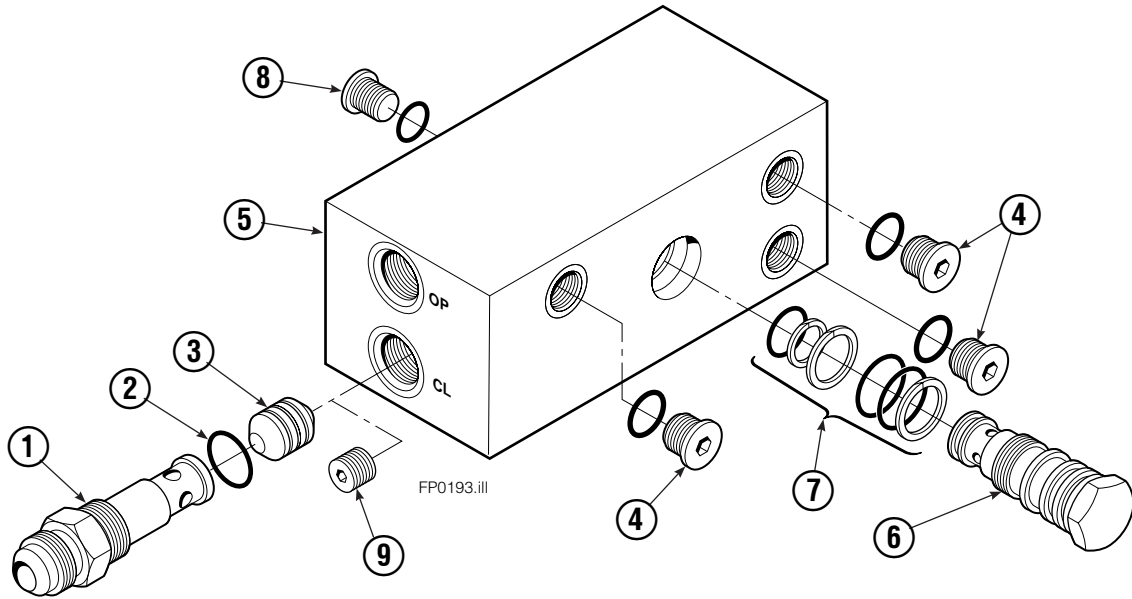

Valve Assembly

REF	QTY	PART NO.	DESCRIPTION
		668861	Check Valve
1	1	667490	Special Fitting
● 2	2	2841	O-Ring
3	1	667471	Spool
4	3	609455	Fitting
5	1	668862	Valve Body
6	1	678270	Check Valve - V.P.O.
● 7	1	661347	Service Kit
8	1	604510	Fitting, 6
■ 9	1	676343	Regeneration Elimination Plug
		668864	Service Kit

- Included in Service Kit 668864.
- For eliminating regeneration circuit only.
  (See Technical Bulletin Number 121)