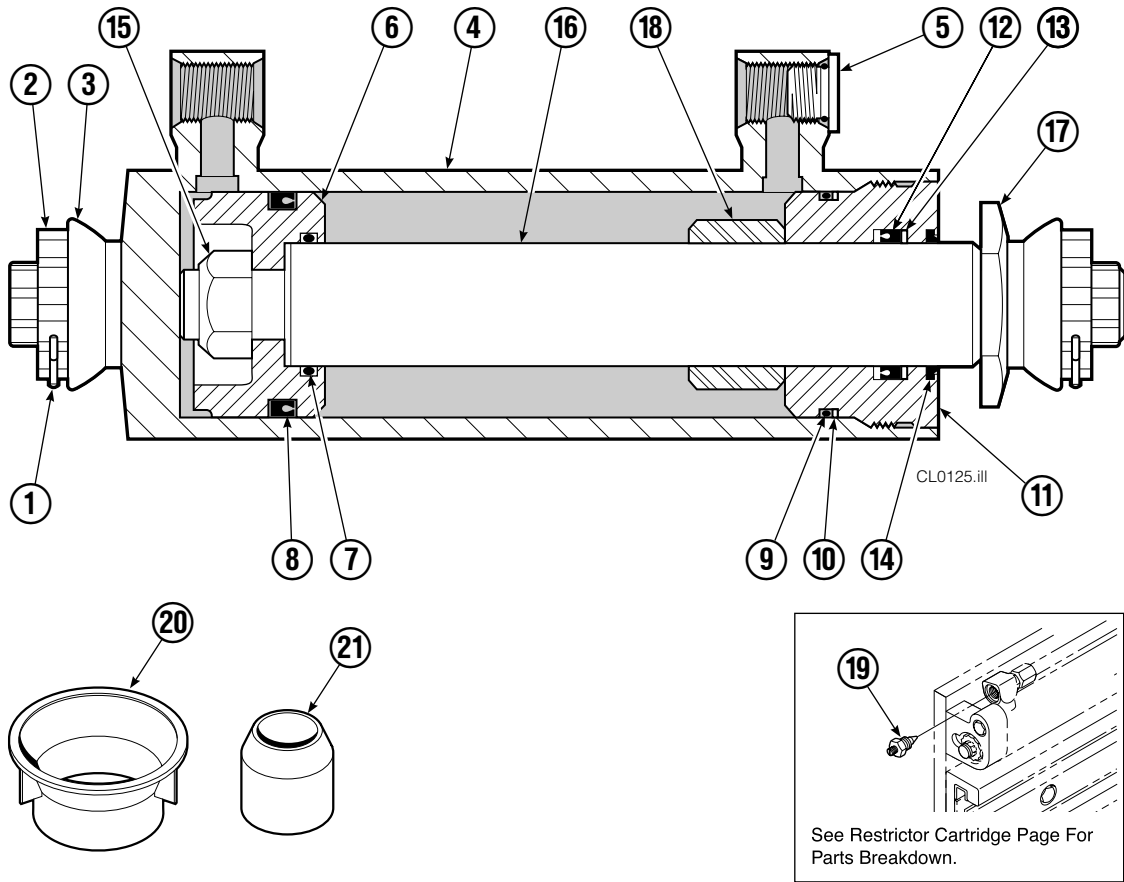

Cylinder

See Restrictor Cartridge Page For Parts Breakdown.

50D			
REF	QTY	PART NO.	DESCRIPTION
		667666	Cylinder Assembly
1	2	6511	■ Cotter Pin
2	2	667667	■ Nut Retainer
3	2	667668	■ Nut
4	1	553760	Shell
5	1	602580	Fitting
6	1	558402	Piston
7	1	2722	▲ O-Ring
8	1	557376	▲ Seal
9	1	2791	▲ O-Ring
10	1	615134	▲ Back-Up Ring
11	1	667675	Retainer
12	1	662451	▲ Seal
13	1	638246	▲ Nylon Ring
14	1	564930	▲ Wiper
15	1	561012	Nut
16	1	667670	Rod
17	1	667676	Washer
18	1	—	Spacer
19	1	667609	Restrictor Cartridge ●
20	1	671049	▲ Seal Loader, Piston
21	1	671052	▲ Seal Loader, Retainer
		667723	Service Kit

▲ Included in Service Kit 667723.

■ Included in Nut Service Kit 668925.

● Not included in Cylinder Assembly.

Reference: S-7666.