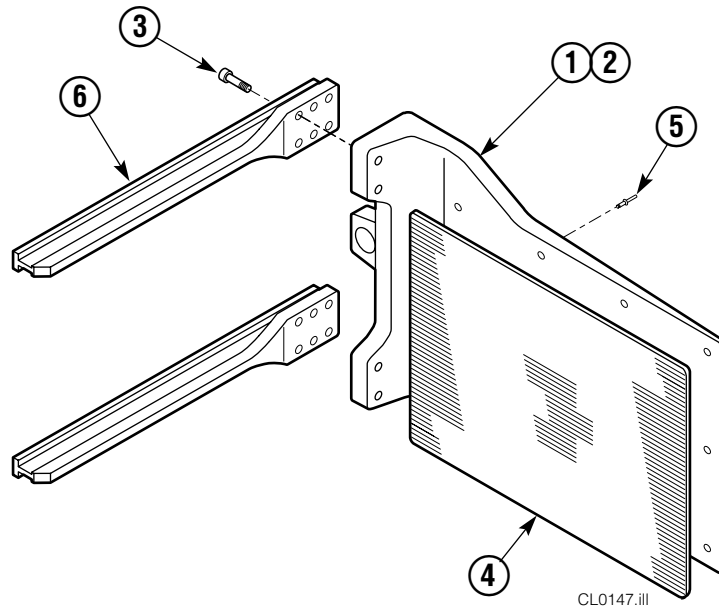

Multi-Purpose/Rigid Arms

ARM CAPSCREW EXTENSION TOOL		
Required for proper torquing of capscrews		
	35/50D	667699

50D			
REF	QTY	PART NO.	DESCRIPTION
		680562	Arm Group - LH ■
		680563	Arm Group - RH ●
1	1	680532	Arm - LH
2	1	680540	Arm - RH
3	12	607105	Capscrew, .75UNC x 2
4	1	667879	Contact Pad
5	18	667843	Rivet
6	4	667700	Arm Bar

- Includes items 1 and 3-5.
- Includes items 2-5.