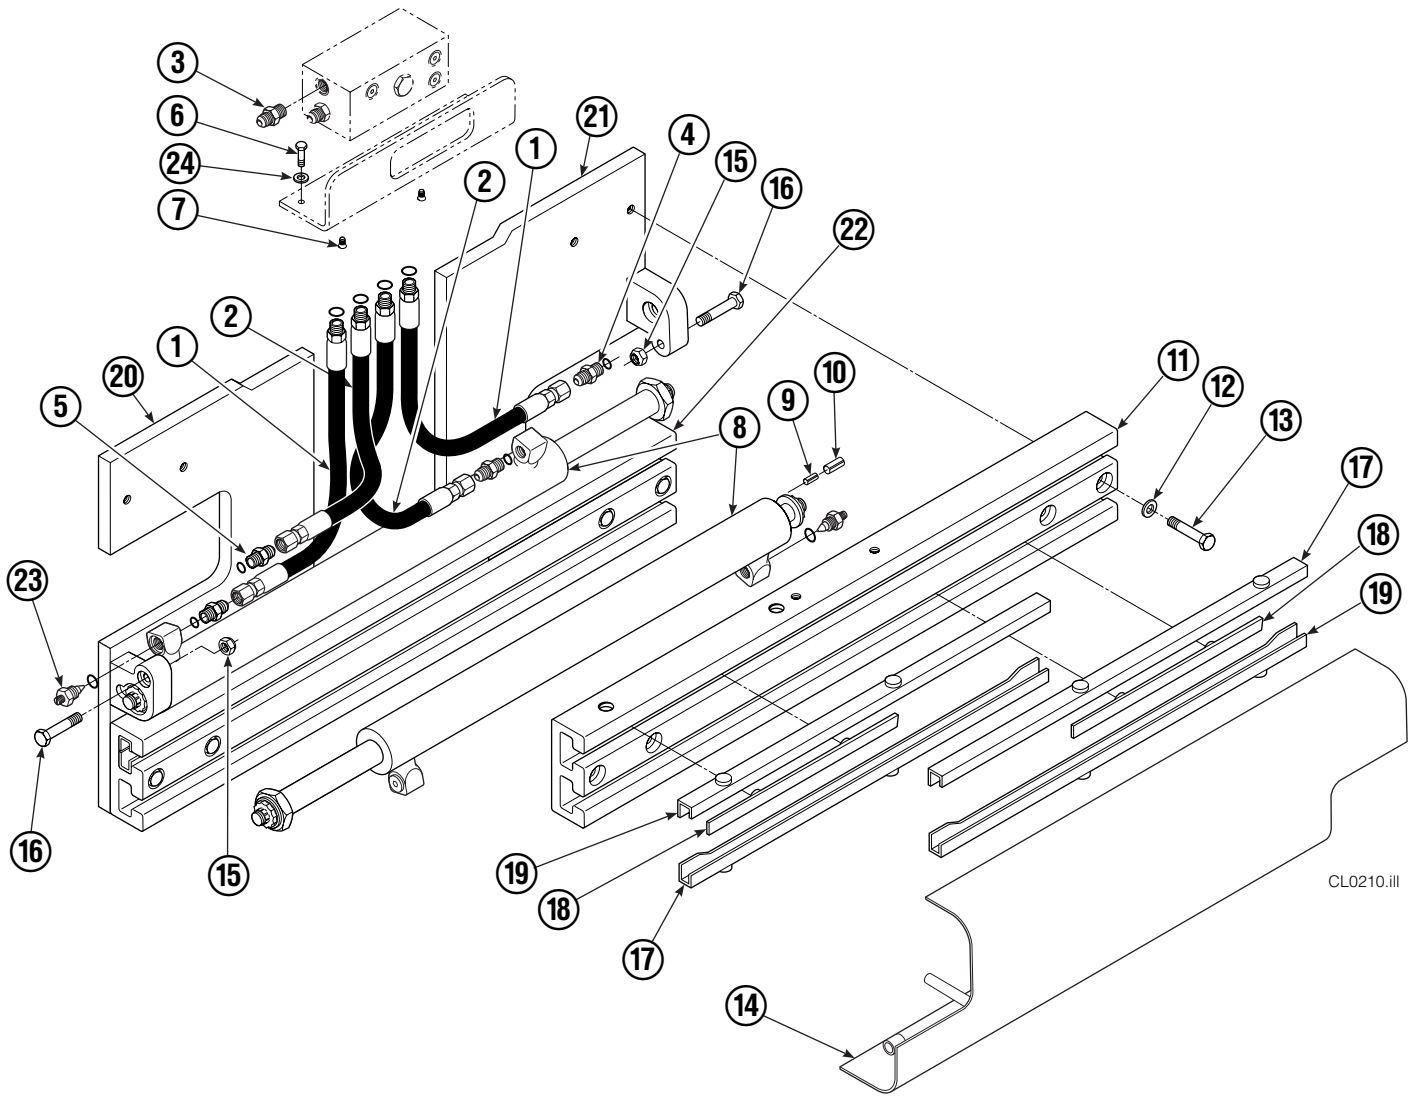

Base Unit Group

CL0210.ill

50D							
REF	QTY	PART NO.	DESCRIPTION	REF	QTY	PART NO.	DESCRIPTION
		681232	Base Unit Group	13	8	667644	Capscrew
1	2	210436	Hose, 24.75 in.	14	1	667664	Bumper
2	2	210441	Hose, 21.25 in.	15	2	665707	Nut, 1/2 in. ID
3	1	601377	Fitting, 8-8	16	2	640699	Capscrew, 1/2 NC x 2.75
4	2	686369	Fitting	17	4	668904	Bearing
5	2	611288	Fitting, 6-8	18	4	667663	Bearing
6	2	671222	Capscrew, 3/8 NC x .75	19	4	668905	Bearing
7	2	4750	Capscrew, 3/8 NC x .75	20	1	680626	Mounting Plate - RH
8	2	667666	Cylinder ▲	21	1	680625	Mounting Plate - LH
9	2	7862	Roll Pin - Inner	22	1	674167	Frame - Lower
10	2	7961	Roll Pin - Outer	23	2	667609	Restrictor Cartridge ●
11	1	667659	Frame - Upper	24	2	6230	Washer
12	8	667225	Washer				

50D			
REF	QTY	PART NO.	DESCRIPTION
		667666	Cylinder Assembly
1	2	6511	■ Cotter Pin
2	2	667667	■ Nut Retainer
3	2	667668	■ Nut
4	1	553760	Shell
5	1	602580	Fitting
6	1	558402	Piston
7	1	2722	▲ O-Ring
8	1	557376	▲ Seal
9	1	2791	▲ O-Ring
10	1	615134	▲ Back-Up Ring
11	1	667675	Retainer
12	1	662451	▲ Seal
13	1	638246	▲ Nylon Ring
14	1	564930	▲ Wiper
15	1	561012	Nut
16	1	667670	Rod
17	1	667676	Washer
18	1	—	Spacer
19	1	667609	Restrictor Cartridge ●
20	1	671049	▲ Seal Loader, Piston
21	1	671052	▲ Seal Loader, Retainer
		667723	Service Kit