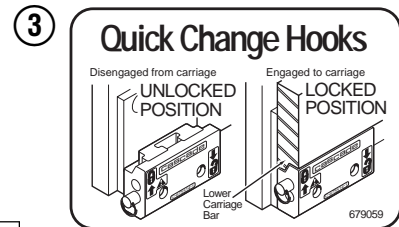

Safety Decals

REF	QTY	PART NO.	DESCRIPTION
1	1	679150	No Step Decal
2	2	665595	No Hand Hold Decal
3	1	679059	Quick Change Hook Decal