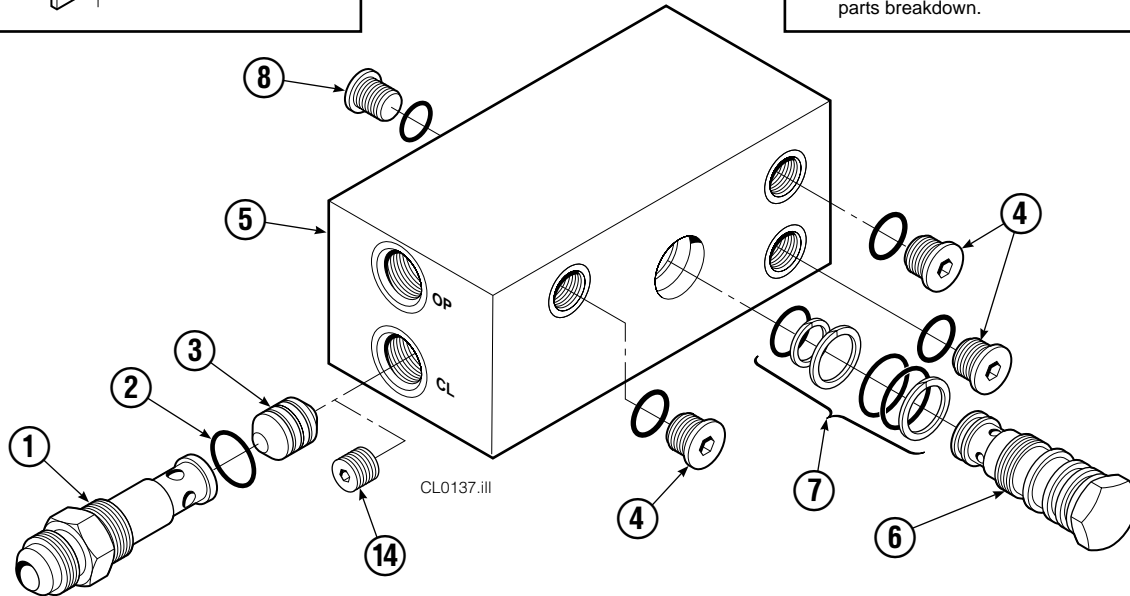

50D			
REF	QTY	PART NO.	DESCRIPTION
		667666	Cylinder Assembly
1	2	6511	■ Cotter Pin
2	2	667667	■ Nut Retainer
3	2	667668	■ Nut
4	1	553760	Shell
5	1	602580	Fitting
6	1	558402	Piston
7	1	2722	▲ O-Ring
8	1	557376	▲ Seal
9	1	2791	▲ O-Ring
10	1	615134	▲ Back-Up Ring
11	1	667675	Retainer
12	1	662451	▲ Seal
13	1	638246	▲ Nylon Ring
14	1	564930	▲ Wiper
15	1	561012	Nut
16	1	667670	Rod
17	1	667676	Washer
18	1	—	Spacer
19	1	667609	Restrictor Cartridge ●
20	1	671049	▲ Seal Loader, Piston
21	1	671052	▲ Seal Loader, Retainer
		667723	Service Kit

▲ Included in Service Kit 667723.

■ Included in Nut Service Kit 668925.

● Not included in Cylinder Assembly.

Reference: S-7666.

Restrictor Cartridge

REF	QTY	PART NO.	DESCRIPTION
		667609	Restrictor Cartridge
1	1	2701	O-Ring
2	1	667611	Plunger
3	1	2841	O-Ring
4	1	667610	Plug - Special
5	1	5716	Jam Nut

Valve Group Non-Sideshift

REF	QTY	PART NO.	DESCRIPTION
		668914	Valve Group – Non-Sideshift
		668861	Check Valve – Non-Sideshift ▲
1	1	667490	Special Fitting
2	1	2841	O-Ring ●
3	1	667471	Spool
4	3	609455	Fitting, 5
5	1	668862	Valve Body
6	1	678270	Check Valve – VPO
7	1	661347	Service Kit ●
8	1	604510	Fitting, 6
9	2	667609	Restrictor Cartridge
10	1	669999	Bracket
11	4	677828	Capscrew, .5 x 1.0
12	4	667910	Washer, .5
13	1	670002	Guard – 25D/35D
13	1	670000	Guard – 40D/50D
14	1	676343	Regeneration Elimination Plug ■
		668864	Service Kit