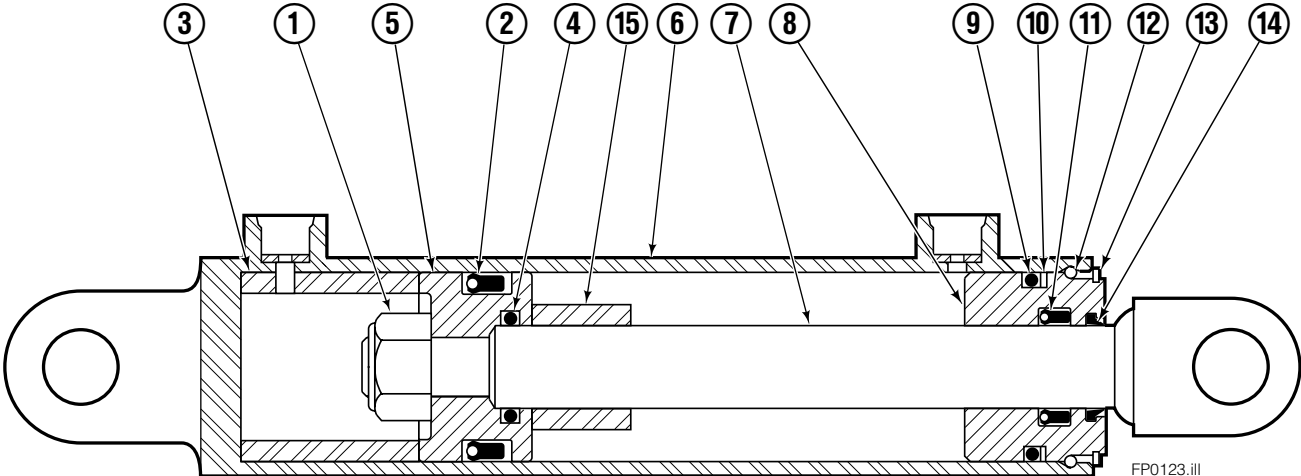

Sideshift Cylinder

FP0123.ill

REF	QTY	PART NO.	DESCRIPTION
		686243	Cylinder Assembly
1	1	561012	Nut
2	1	662457	■ Seal
3	1	564562	Spacer – Head
4	1	2718	■ O-Ring
5	1	561427	Piston
6	1	6112525	Shell
7	1	6112526	Rod
8	1	561428	Retainer
9	1	2791	■ O-Ring
10	1	615134	■ Back-up Ring
11	1	662449	■ Seal
12	1	561429	Retaining Ring
13	1	7215	Snap Ring
14	1	626468	■ Wiper
15	1	---	Spacer – Rod
		561430	Service Kit

■ Included in Service Kit 561430.
Ref: S-6053, S-6054.