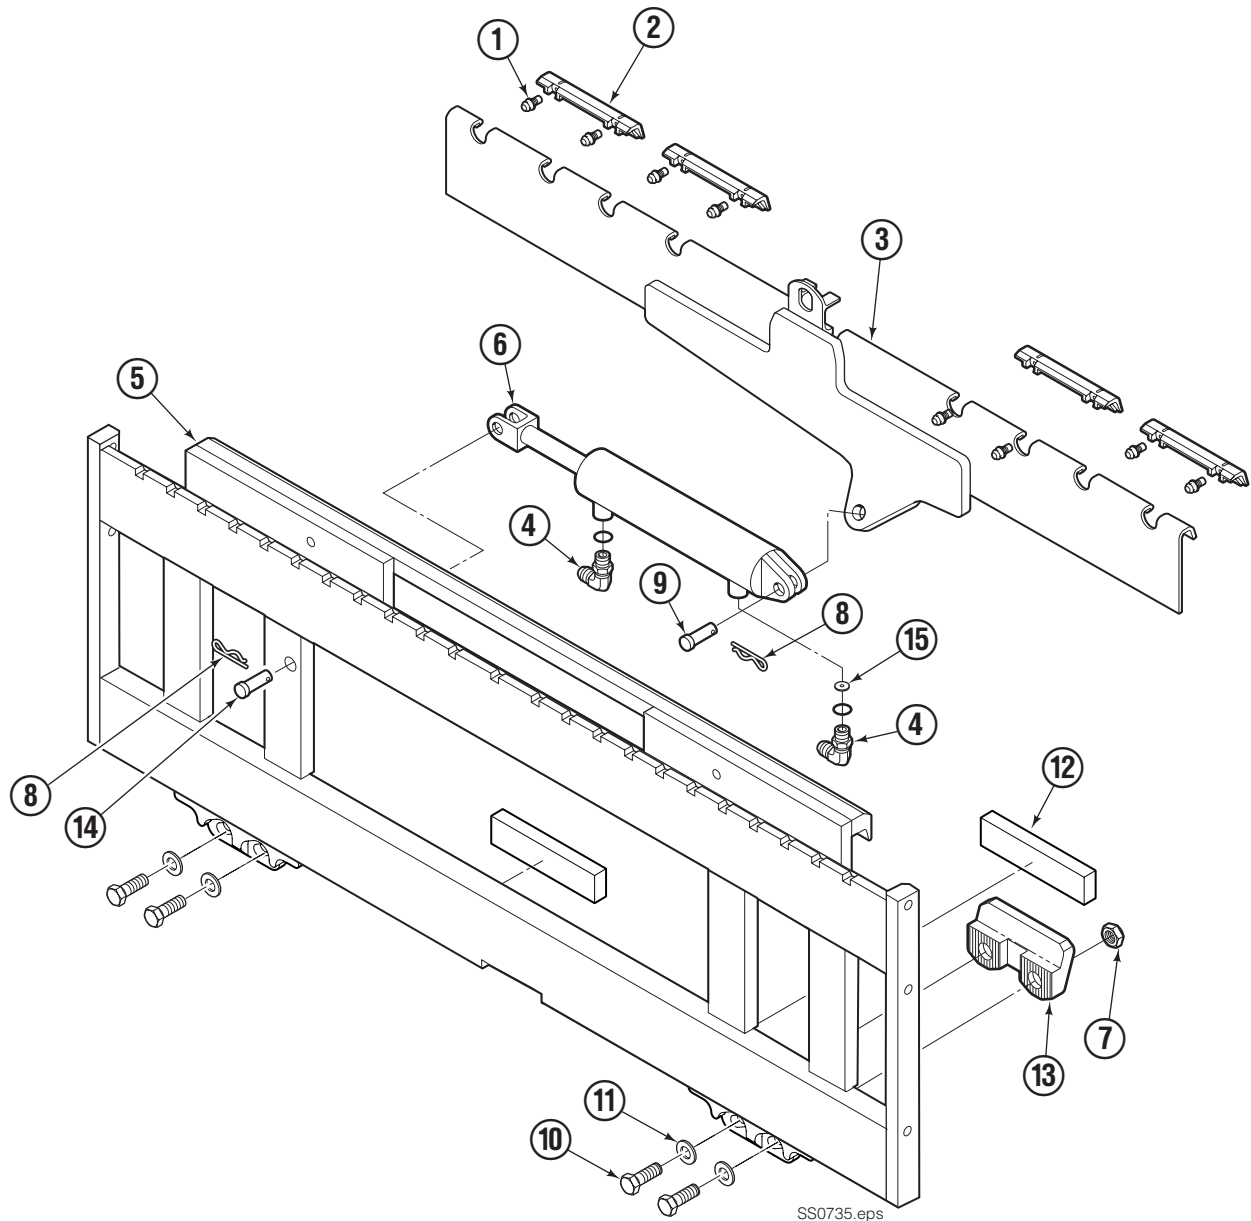

# Parts Manual

---

Model 150D Sideshifter

Serial Number 150D-SSS-C004 R2

---

**cascade**<sup>®</sup>  
**corporation**

**For Technical Assistance call:** 800-227-2233, Fax: 888-329-8207

**To Order Parts call:** 888-227-2233, Fax: 888-329-0234

# Sideshift Assembly

SS0735.eps

150D							
REF	QTY	PART NO.	DESCRIPTION	REF	QTY	PART NO.	DESCRIPTION
		6135901	Sideshifter Assembly	9	1	686215	▲ Clevis Pin
1	4	7403	Grease Fitting	10	4	752903	● Capscrew, M16 x 45
2	4	672018	Bearing Segment	11	4	667225	● Washer
3	1	6012049	Anchor Bracket	12	3	208350	Lower Bearing
4	2	601676	▲ Fitting, 6-6	13	2	6004779	● Lower Hook
5	1	6135006	Faceplate ■	14	1	686214	▲ Clevis Pin
6	1	686243	Cylinder ◆	15	2	6024818	▲ Restrictor Washer
7	4	678990	● Nut, M16			672022	Service Kit - items 1 & 2
8	2	686217	▲ Cotter Pin				