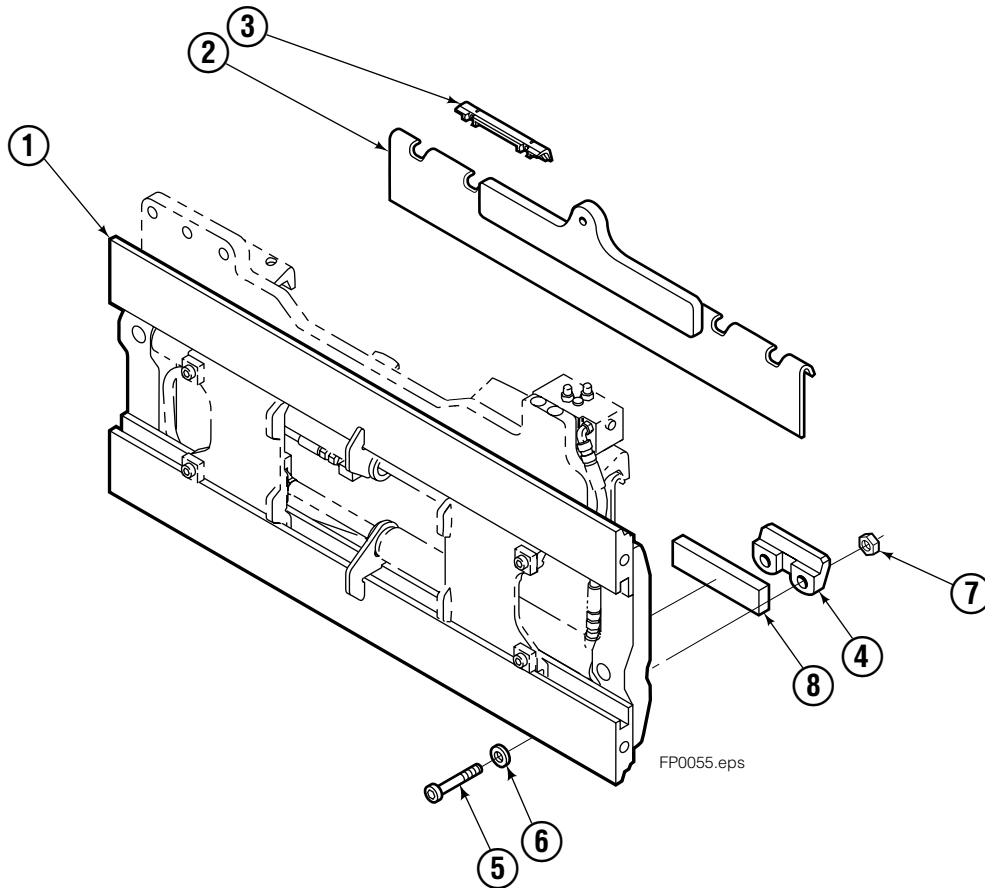

Mounting Group Non-Sideshifting

Reference:
BC-106
SK-6042
Mtg: S-4097
Frame: S-4089

100F

REF	QTY	PART NO.	DESCRIPTION	REF	QTY	PART NO.	DESCRIPTION
		209458●	Non-Sideshifting Mounting-49" ■	5	4	766154	Capscrew, M16x2,0x40-8.8
1	1	6113039	Frame-69" ■	6	4	667225	Washer
2	1	209402	Anchor Bracket-49" ■	7	4	678990	Nut
3	2	672018	Upper Bearing	8	2	208350	Lower Bearing
4	2	204186	Lower Hook				

- Carriage width.
- Includes items 2 through 9.