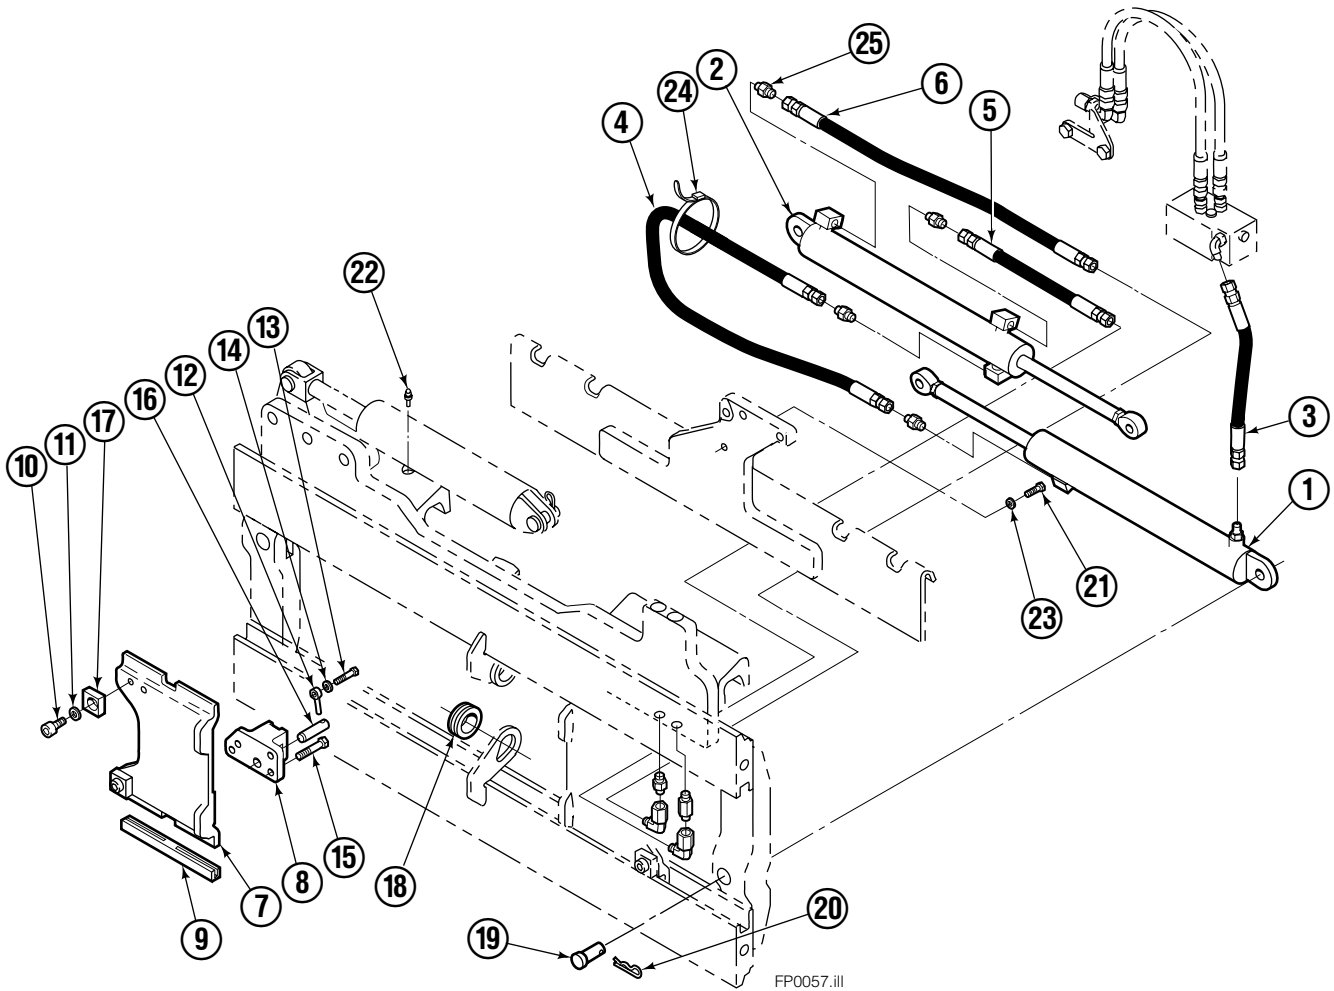

Hydraulic/Fork Group

Reference:
BC-106
SK-6042

100F

REF	QTY	PART NO.	DESCRIPTION	REF	QTY	PART NO.	DESCRIPTION
		●6113042	Hydraulic Group	13	2	763169	Capscrew
		□209502	Fork Group	14	2	680217	Lockwasher
◆1	1	6113052	Cylinder Assembly L. H.	15	8	762899	Capscrew
▼2	1	6113064	Cylinder Assembly R. H.	16	2	209308	Pin
3	1	389258	Hose, 9.25 in.	17	4	209306	Block
4	1	207425	Hose, 24.0 in.	18	2	209305	Grommet
5	1	209528	Hose, 15.67 in.	19	2	661675	Clevis Pin
6	1	209530	Hose, 31.81 in.	20	2	672726	Hairpin Cotter
7	2	209391	Fork Carrier	21	1	763022	Capscrew
8	2	209280	Lug	22	2	7403	Grease Fitting
9	4	209303	Bearing	23	1	681238	Lockwasher
10	4	768838	Capscrew	24	1	200008	Cable Tie
11	4	678992	Lockwasher	25	4	604511	Fitting, 6-6
12	2	206923	Eyebolt				

◆ See L.H. Cylinder page for parts breakdown.
▼ See R.H. Cylinder page for parts breakdown.

● Includes items 1 through 6.
□ Includes items 7 through 24.

Reference: 388999 - item 25.