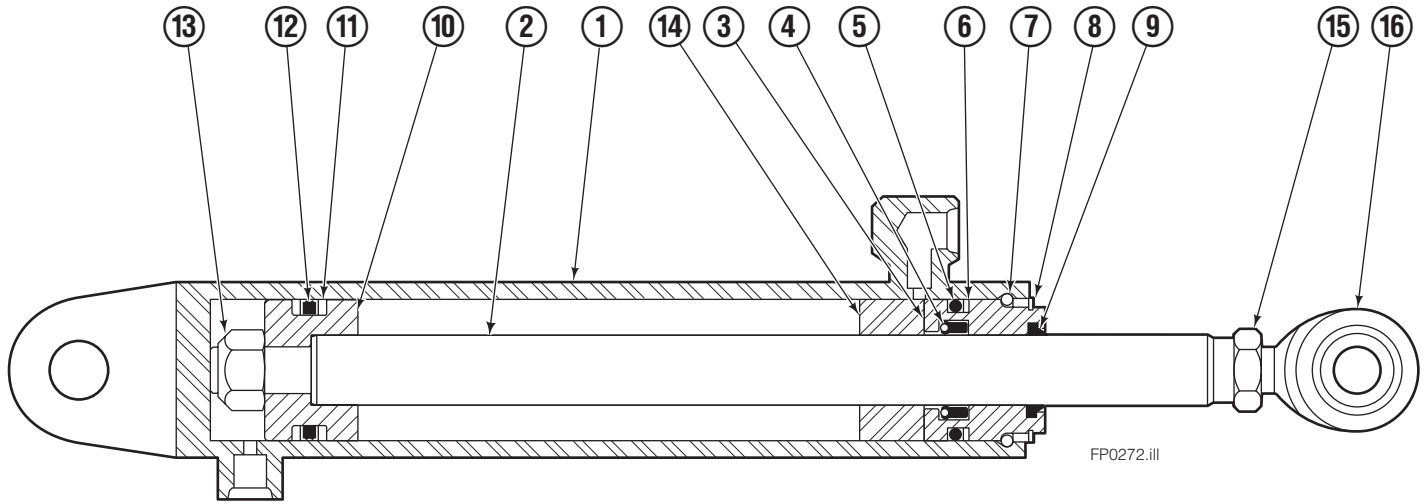

Right Hand Cylinder

100F			
REF	QTY	PART NO.	DESCRIPTION
		6113064	Cylinder Assembly
1	1	6113063	Shell
2	1	6113046	Rod
3	1	564451	Retainer
4	1	564406	● Rod Seal
5	1	562127	● O-Ring
6	1	563388	● Back-up Ring
7	1	562942	Retaining Ring
8	1	562951	Snap Ring
9	1	564408	● Rod Wiper
10	1	562056	Piston
11	2	563278	● Nylon Ring
12	1	564141	● Piston Seal
13	1	678019	Piston Nut
14	1	—	Spacer
15	1	5721	Nut
16	1	564452	Rod End
		564453	Service Kit

● Included in Service Kit 564453.
Reference: S-6143, S-6148.