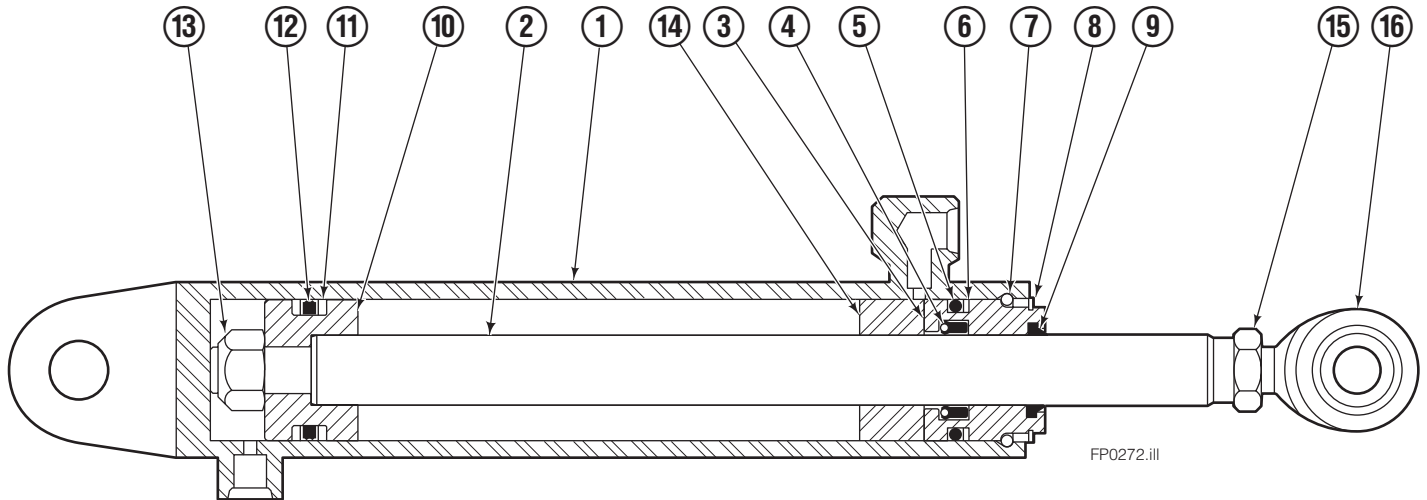

Left Hand Cylinder

FP0272.ill

100F			
REF	QTY	PART NO.	DESCRIPTION
		6113052	Cylinder Assembly
1	1	6113050	Shell
2	1	6113046	Rod
3	1	564451	Retainer
4	1	564406	● Rod Seal
5	1	562127	● O-Ring
6	1	563388	● Back-up Ring
7	1	562942	Retaining Ring
8	1	562951	Snap Ring
9	1	564408	● Rod Wiper
10	1	6111613	Piston
11	2	563278	● Nylon Ring
12	1	564141	● Piston Seal
13	1	678019	Piston Nut
14	1	—	Spacer
15	1	5721	Nut
16	1	564452	Rod End
		564453	Service Kit

● Included in Service Kit 564453.

Reference: S-6142, S-6147.