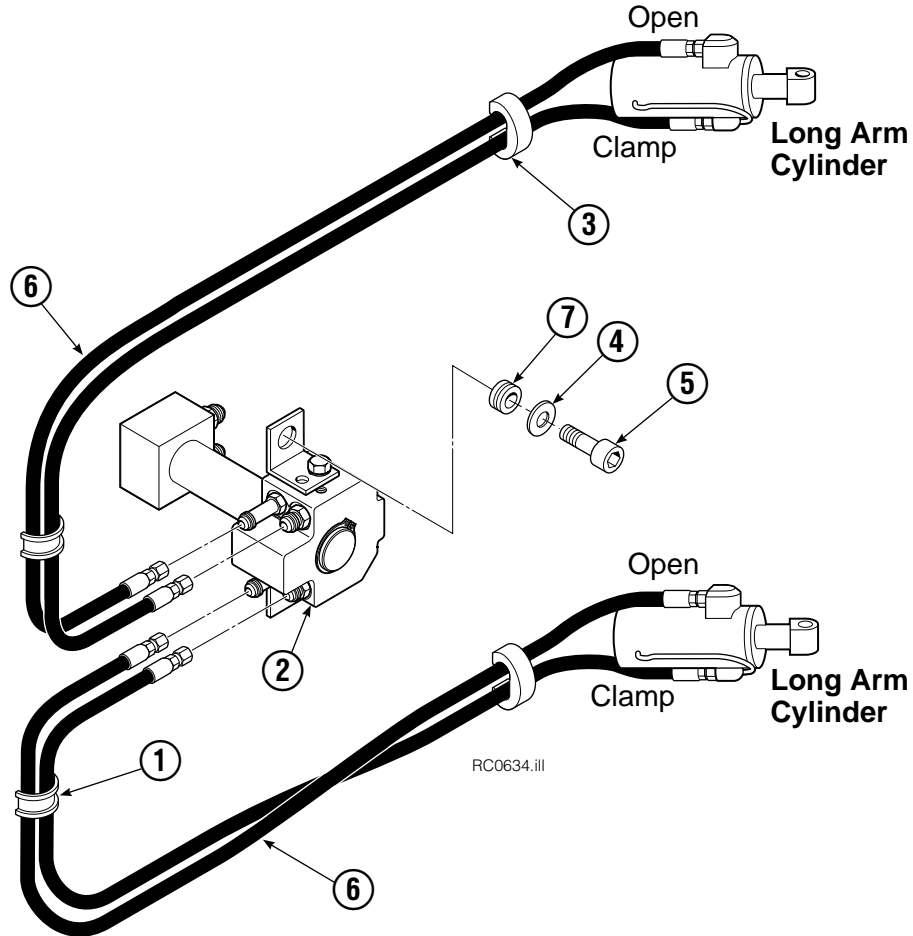

Common Components

RC0126.iii

90F			
REF	QTY	PART NO.	DESCRIPTION
		206686	Components Group
1	8	660200	Shim
2	24	768809	Capscrew, M8 x 16-8.8
3	8	206589	Retainer
4	8	680651	Pin
5	8	673385	Drive Pin
6	4	206591	Retainer
7	4	675022	Pin
8	4	681673	Spacer
9	16	673379	Shim
10	4	675086	Drive Pin

Reference: SK-5314, SK-5315.

Hosing Group

90F			
REF	QTY	PART NO.	DESCRIPTION
		223427	Hosing Group
1	2	680114	Insert
2	1	222683	Revolving Connection ▲
3	2	673417	Segment
4	2	209019	Washer
5	2	212088	Shoulder Bolt
6	4	681286	Hose, 65.00 in.
7	2	208764	Grommet

▲ See Revolving Connection page for parts breakdown.
Reference: Common Parts Group 223428.

Revolving Connection Fixed Short Arm

90F			
REF	QTY	PART NO.	DESCRIPTION
		222683	Revolving Connection
1	4	604511	Fitting, 6-6
2	4	604510	Fitting, 6
3	1	3138	Snap Ring
4	1	7341	Snap Ring
5	2	564448	O-Ring
6	2	222675	Bracket
7	2	681238	Lockwasher, M10
8	2	212632	Capscrew, M10 x 20
9	1	222671	Body
10	2	605743	Fitting Adapter, 6-6
11	3	214649	Seal
12	1	222674	Shaft
13	1	222684	End Block
14	2	768798	Capscrew, M8 x 40
		222694	Service Kit

Long Arm Cylinder

REF	QTY	PART NO.	DESCRIPTION
		580171	Cylinder Assembly
1	1	674843	Bearing
2	1	560997	Nut
3	1	660769	◆ Bearing
4	1	662462	◆ Seal
5	2	638295	◆ Back-Up Ring
6	2	604511	Fitting, 6-6
7	1	556852	Fitting, 4
8	1	557212	Check Valve
9	1	2801	◆ O-Ring
10	1	583977	◆ Back-Up Ring
11	1	554598	◆ Seal
12	1	628047	◆ Wiper
13	1	557405	Rod
14	1	555724	Retainer
15	1	557389	Piston
16	1	2722	◆ O-Ring
17	1	558353	Shell
18	1	667516	Check Valve Service Kit
19	1	—	Spacer
20	1	—	Spacer
21	2	675006	Bearing
22	1	669243	Seal Loader
		555725	Service Kit