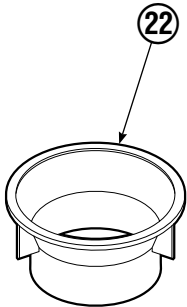

Long Arm Cylinder

REF	QTY	PART NO.	DESCRIPTION
		580171	Cylinder Assembly
1	1	674843	Bearing
2	1	560997	Nut
3	1	660769	◆ Bearing
4	1	662462	◆ Seal
5	2	638295	◆ Back-Up Ring
6	2	604511	Fitting, 6-6
7	1	556852	Fitting, 4
8	1	557212	Check Valve
9	1	2801	◆ O-Ring
10	1	583977	◆ Back-Up Ring
11	1	554598	◆ Seal
12	1	628047	◆ Wiper
13	1	557405	Rod
14	1	555724	Retainer
15	1	557389	Piston
16	1	2722	◆ O-Ring
17	1	558353	Shell
18	1	667516	Check Valve Service Kit
19	1	—	Spacer
20	1	—	Spacer
21	2	675006	Bearing
22	1	669243	Seal Loader
		555725	Service Kit

◆ Included in Service Kit 555725.

Reference: S-5320, S-5321.