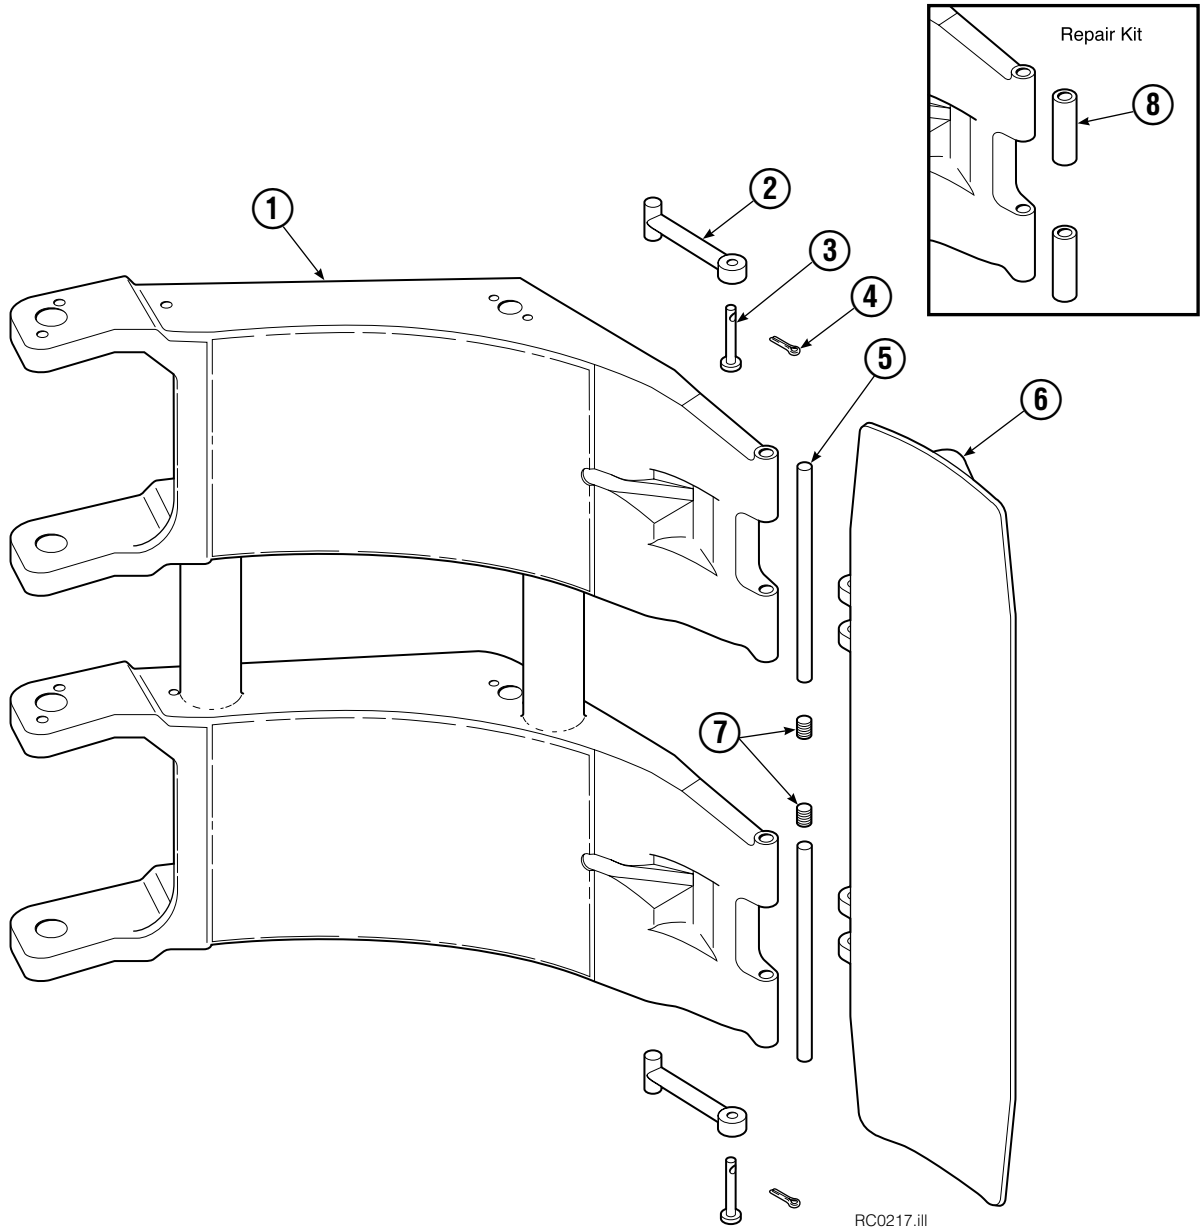

▲ See Revolving Connection page for parts breakdown.
Reference: Common Parts Group 223428.

Revolving Connection Fixed Short Arm

90F			
REF	QTY	PART NO.	DESCRIPTION
		222683	Revolving Connection
1	4	604511	Fitting, 6-6
2	4	604510	Fitting, 6
3	1	3138	Snap Ring
4	1	7341	Snap Ring
5	2	564448	O-Ring
6	2	222675	Bracket
7	2	681238	Lockwasher, M10
8	2	212632	Capscrew, M10 x 20
9	1	222671	Body
10	2	605743	Fitting Adapter, 6-6
11	3	214649	Seal
12	1	222674	Shaft
13	1	222684	End Block
14	2	768798	Capscrew, M8 x 40
		222694	Service Kit

◆ Included in Service Kit 555725.

Reference: S-5320, S-5321.

Link

REF	QTY	PART NO.	DESCRIPTION
1	2	675098	Link

Short Arm

RC0217.ill

90F			
REF	QTY	PART NO.	DESCRIPTION
		674948	Contact Pad Group ▲
1	1	206675	Short Arm
2	2	674994	Link
3	2	682978	Clevis Pin
4	2	6525	Cotter Pin
5	2	674993	Pin
6	1	674962	Contact Pad
7	2	689900	Plug
8	1	676810	Arm Tip Repair Kit

▲ Includes items 2 through 7 only.

Long Arm

RC0117.iii

90F			
REF	QTY	PART NO.	DESCRIPTION
		206598	Contact Pad Group ▲
1	1	206674	Long Arm
2	2	674994	Link
3	2	682978	Clevis Pin
4	2	6525	Cotter Pin
5	2	674993	Pin
6	1	206601	Contact Pad
7	2	689900	Plug
8	1	676810	Arm Tip Repair Kit