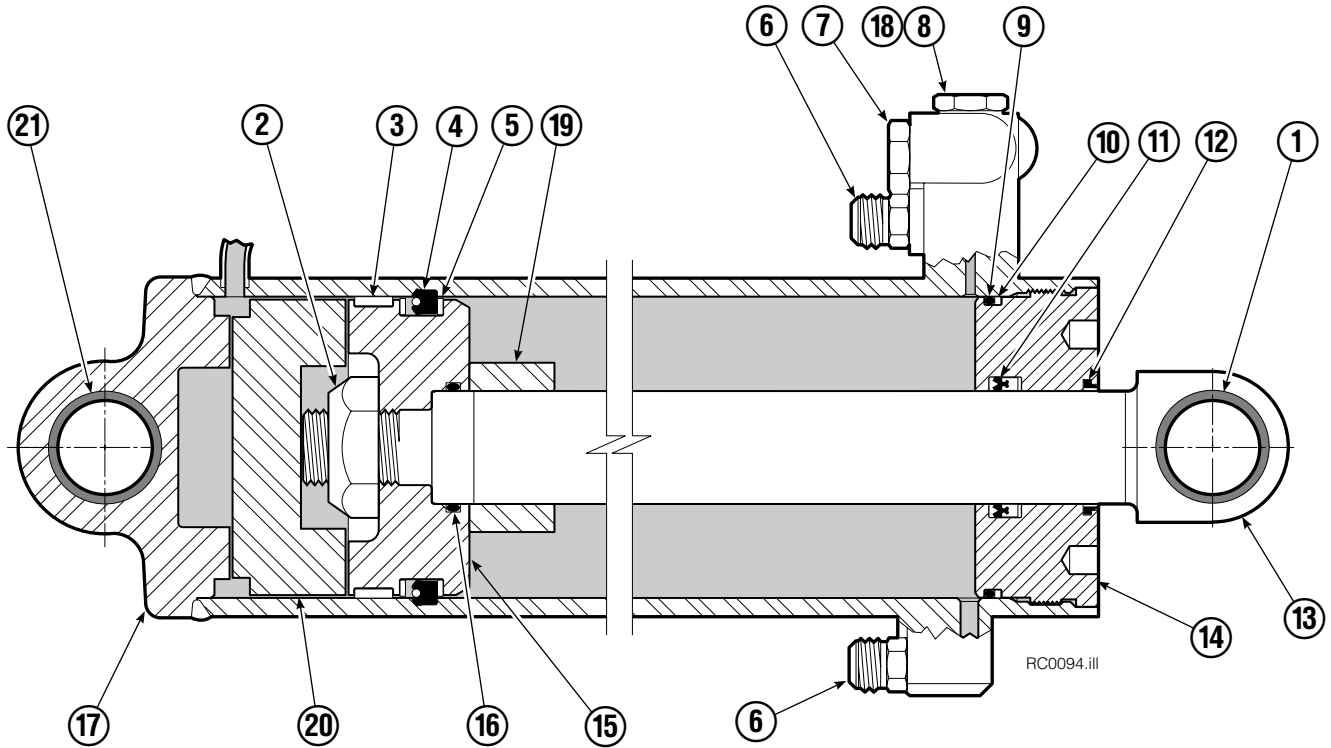

Long Arm Cylinder

REF	QTY	PART NO.	DESCRIPTION
		580171	Cylinder Assembly
1	1	674843	Bearing
2	1	560997	Nut
3	1	660769	◆ Bearing
4	1	662462	◆ Seal
5	2	638295	◆ Back-Up Ring
6	2	604511	Fitting, 6-6
7	1	556852	Fitting, 4
8	1	557212	Check Valve
9	1	2801	◆ O-Ring
10	1	583977	◆ Back-Up Ring
11	1	554598	◆ Seal
12	1	628047	◆ Wiper
13	1	557405	Rod
14	1	555724	Retainer
15	1	557389	Piston
16	1	2722	◆ O-Ring
17	1	558353	Shell
18	1	667516	Check Valve Service Kit
19	1	—	Spacer
20	1	—	Spacer
21	2	675006	Bearing
22	1	669243	Seal Loader
		555725	Service Kit

◆ Included in Service Kit 555725.

Reference: S-5320, S-5321.