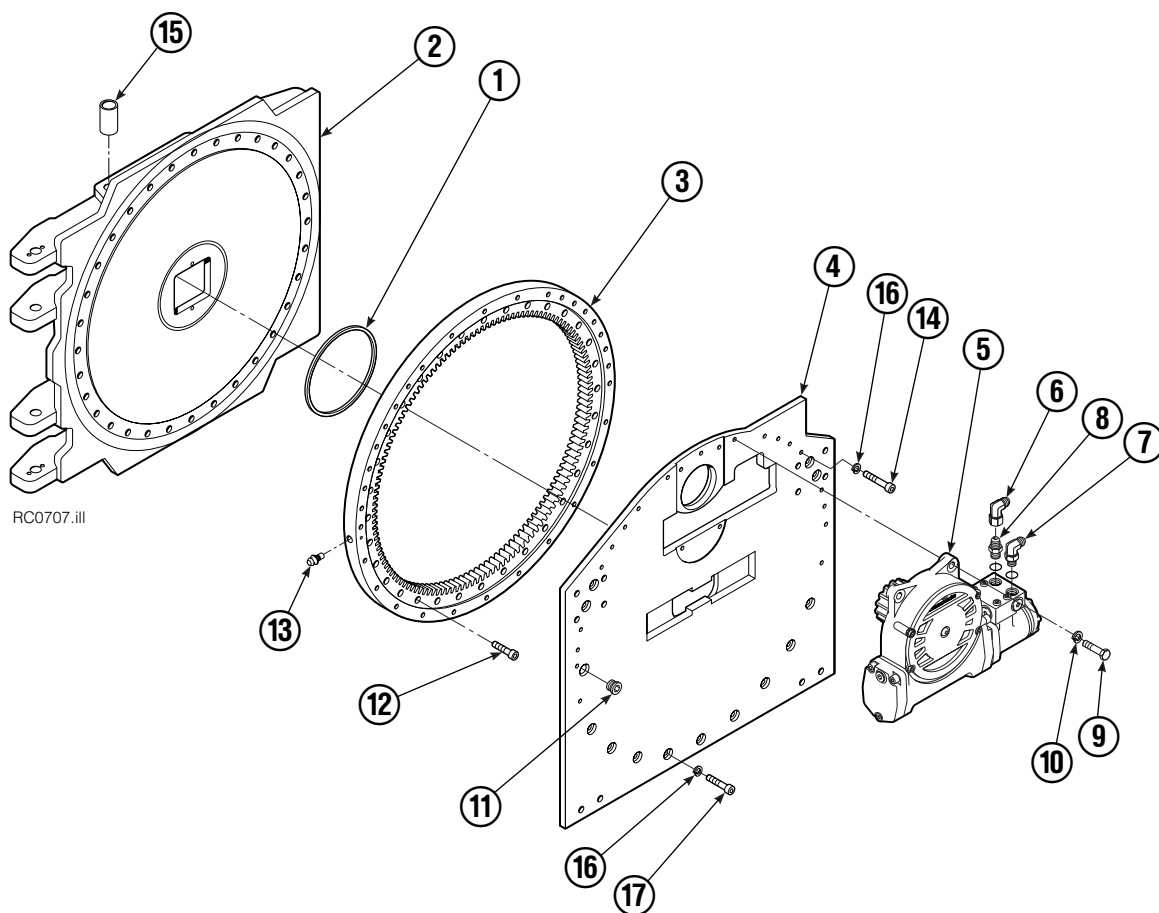

OR

Write: Cascade Corporation, P.O. Box 20187, Portland, OR 97220

Internet: www.cascorp.com

Safety Decals

Roll Clamp Safety Decals			
REF	QTY	PART NO.	DESCRIPTION
1	6	665595	No Hand Hold Decal
2	3	660269	Short Arm Rotation Position Decal
3	4	656038	Caution Decal
4	4	679150	No Step Decal
5	4	665677	Trapped Pressure Decal
6	1	679059	Quick-Change Hook Decal

Frame Group

RC0707.iii

90F			
REF	QTY	PART NO.	DESCRIPTION
		223034	Frame Group
1	1	670931	Seal
2	1	223050	Faceplate
3	1	214481	Bearing Assembly
4	1	214484	Baseplate
5	1	795492	Drive Group ▲
6	1	605761	Fitting, 8-8
7	1	601250	Fitting, 8-8
8	1	601377	Fitting, 8-8
9	4	763021	Capscrew, M12 x 30
10	4	6290	Lockwasher, 1/2
11	1	664071	Plug
12	32	753221	Capscrew, M12 x 50
13	1	7401	Grease Fitting
14	19	213633	Capscrew, M12 x 55
15	8	675007	Bushing
16	32	681473	Washer, M12
17	13	206174	Capscrew, M12 x 45

● Quantity as required.

■ See Drive Motor page for parts breakdown.

▲ See Check Valve page for parts breakdown.

Drive Motor

REF	QTY	PART NO.	DESCRIPTION
		206392	Drive Motor
1	1	675478	Shaft
2	1	675477	Drive
3	1	675479	Spacer Plate
4	1	675480	■ Gerotor Set (101-1768-007)
4	1	685075	■ Gerotor Set (101-1768-009)
5	1	675482	End Cap
6	1	206405	● Service Kit
7	1	685089	■ Flange (101-1768-007)
7	1	685090	■ Flange (101-1768-009)