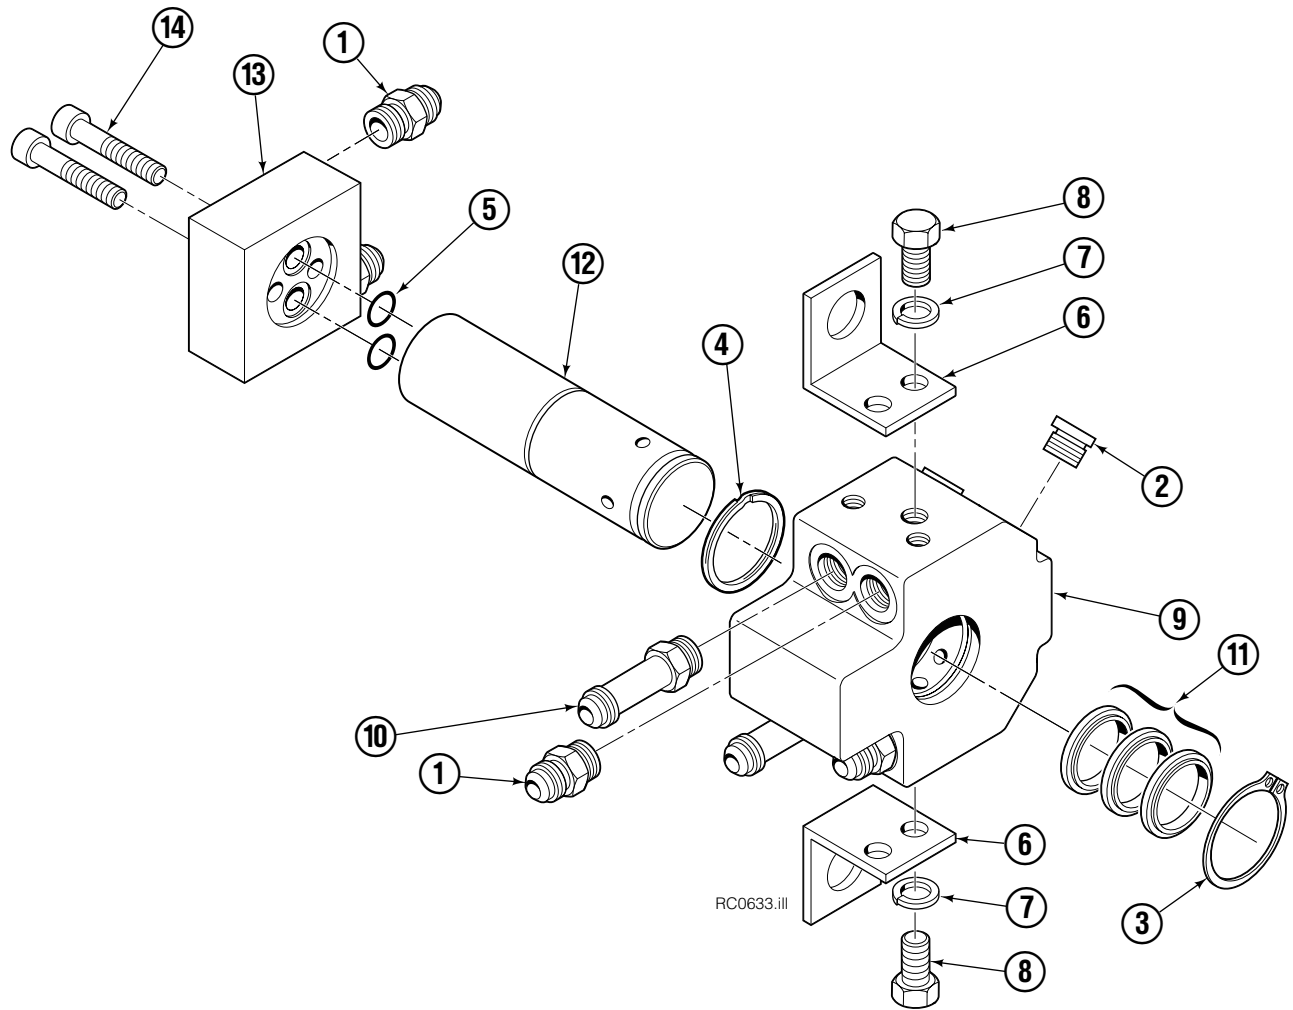

Reference: SK-5314, SK-5315.

Hosing Group

90F			
REF	QTY	PART NO.	DESCRIPTION
		223427	Hosing Group
1	2	680114	Insert
2	1	222683	Revolving Connection ▲
3	2	673417	Segment
4	2	209019	Washer
5	2	212088	Shoulder Bolt
6	4	681286	Hose, 65.00 in.
7	2	208764	Grommet

▲ See Revolving Connection page for parts breakdown.
Reference: Common Parts Group 223428.

Revolving Connection Fixed Short Arm

90F			
REF	QTY	PART NO.	DESCRIPTION
		222683	Revolving Connection
1	4	604511	Fitting, 6-6
2	4	604510	Fitting, 6
3	1	3138	Snap Ring
4	1	7341	Snap Ring
5	2	564448	O-Ring
6	2	222675	Bracket
7	2	681238	Lockwasher, M10
8	2	212632	Capscrew, M10 x 20
9	1	222671	Body
10	2	605743	Fitting Adapter, 6-6
11	3	214649	Seal
12	1	222674	Shaft
13	1	222684	End Block
14	2	768798	Capscrew, M8 x 40
		222694	Service Kit

Long Arm Cylinder

REF	QTY	PART NO.	DESCRIPTION
		580171	Cylinder Assembly
1	1	674843	Bearing
2	1	560997	Nut
3	1	660769	◆ Bearing
4	1	662462	◆ Seal
5	2	638295	◆ Back-Up Ring
6	2	604511	Fitting, 6-6
7	1	556852	Fitting, 4
8	1	557212	Check Valve
9	1	2801	◆ O-Ring
10	1	583977	◆ Back-Up Ring
11	1	554598	◆ Seal
12	1	628047	◆ Wiper
13	1	557405	Rod
14	1	555724	Retainer
15	1	557389	Piston
16	1	2722	◆ O-Ring
17	1	558353	Shell
18	1	667516	Check Valve Service Kit
19	1	—	Spacer
20	1	—	Spacer
21	2	675006	Bearing
22	1	669243	Seal Loader
		555725	Service Kit

◆ Included in Service Kit 555725.

Reference: S-5320, S-5321.

Link

REF	QTY	PART NO.	DESCRIPTION
1	2	675098	Link

Short Arm

RC0217.ill

90F			
REF	QTY	PART NO.	DESCRIPTION
		674948	Contact Pad Group ▲
1	1	206675	Short Arm
2	2	674994	Link
3	2	682978	Clevis Pin
4	2	6525	Cotter Pin
5	2	674993	Pin
6	1	674962	Contact Pad
7	2	689900	Plug
8	1	676810	Arm Tip Repair Kit