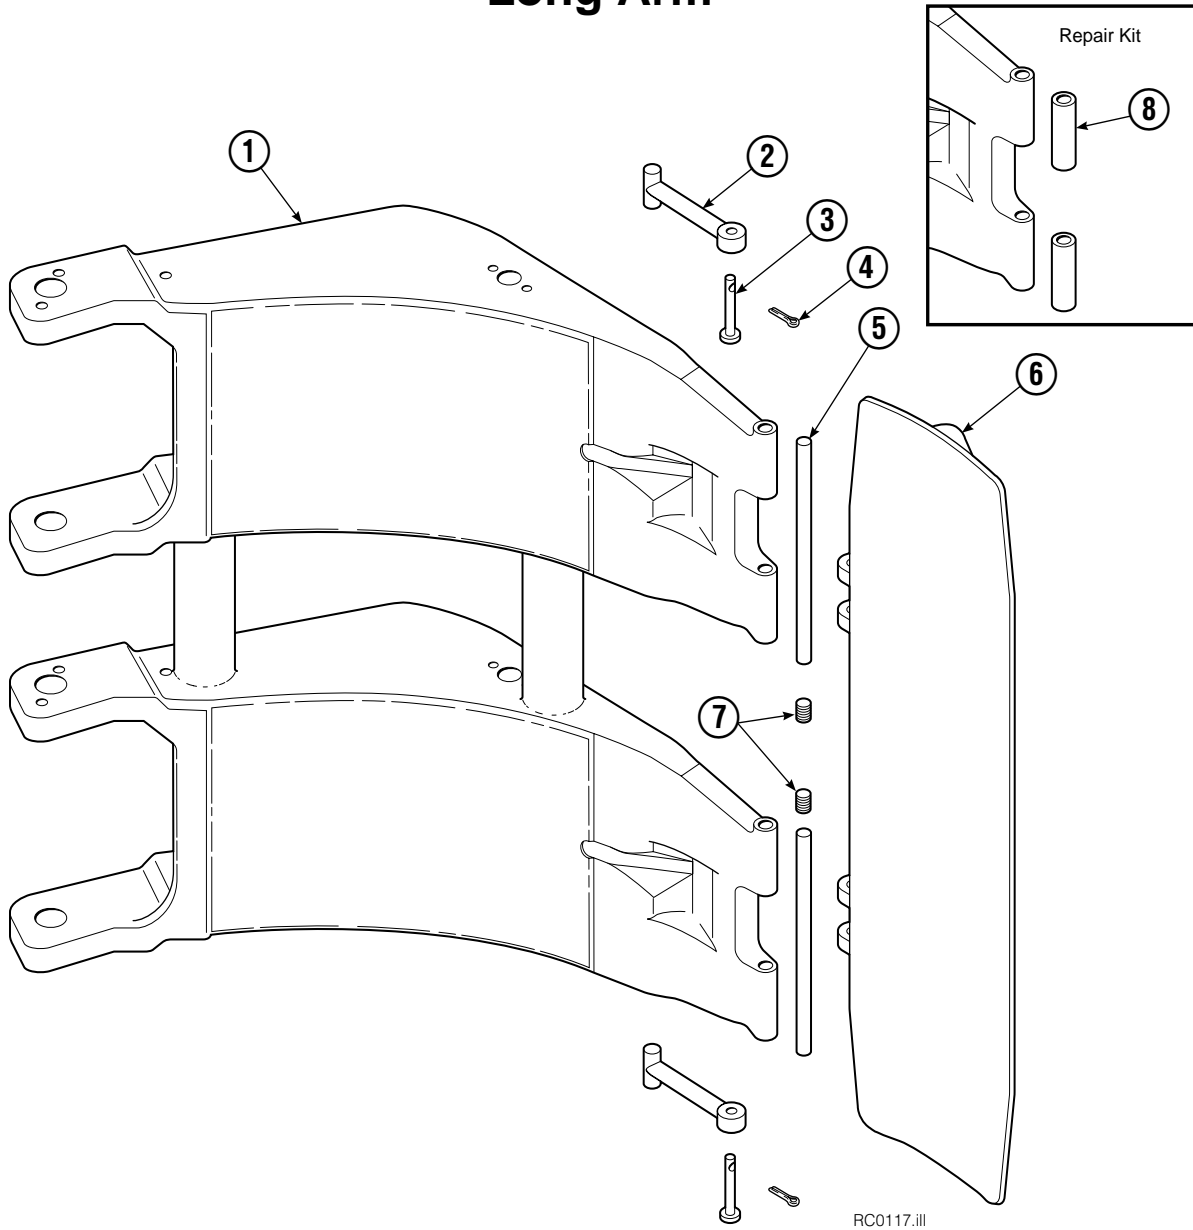

▲ See Revolving Connection page for parts breakdown.
Reference: Common Parts Group 223428.

Revolving Connection Fixed Short Arm

90F			
REF	QTY	PART NO.	DESCRIPTION
		222683	Revolving Connection
1	4	604511	Fitting, 6-6
2	4	604510	Fitting, 6
3	1	3138	Snap Ring
4	1	7341	Snap Ring
5	2	564448	O-Ring
6	2	222675	Bracket
7	2	681238	Lockwasher, M10
8	2	212632	Capscrew, M10 x 20
9	1	222671	Body
10	2	605743	Fitting Adapter, 6-6
11	3	214649	Seal
12	1	222674	Shaft
13	1	222684	End Block
14	2	768798	Capscrew, M8 x 40
		222694	Service Kit

◆ Included in Service Kit 555725.

Reference: S-5320, S-5321.

Link

REF	QTY	PART NO.	DESCRIPTION
1	2	675098	Link

Short Arm

RC0217.ill

90F			
REF	QTY	PART NO.	DESCRIPTION
		674948	Contact Pad Group ▲
1	1	206675	Short Arm
2	2	674994	Link
3	2	682978	Clevis Pin
4	2	6525	Cotter Pin
5	2	674993	Pin
6	1	674962	Contact Pad
7	2	689900	Plug
8	1	676810	Arm Tip Repair Kit

▲ Includes items 2 through 7 only.

Long Arm

RC0117.iii

90F			
REF	QTY	PART NO.	DESCRIPTION
		206598	Contact Pad Group ▲
1	1	206674	Long Arm
2	2	674994	Link
3	2	682978	Clevis Pin
4	2	6525	Cotter Pin
5	2	674993	Pin
6	1	206601	Contact Pad
7	2	689900	Plug
8	1	676810	Arm Tip Repair Kit