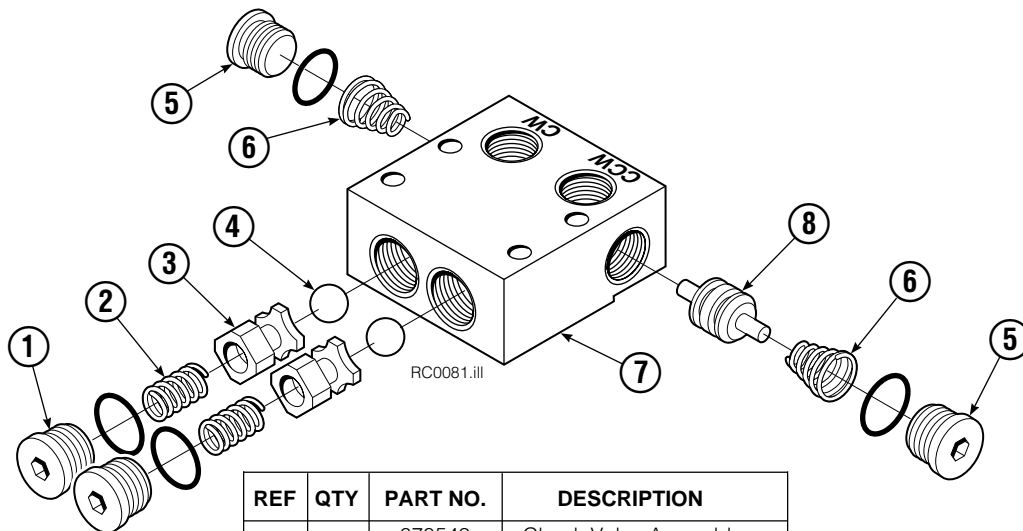

Check Valve

REF	QTY	PART NO.	DESCRIPTION
		670549	Check Valve Assembly
1	2	609453	Fitting, 10
2	2	670552	Spring
3	2	670551	Guide
4	2	7020	Ball
5	2	602580	Fitting, 8
6	2	673989	Spring
7	1	670550	Body
8	1	670553	Spool