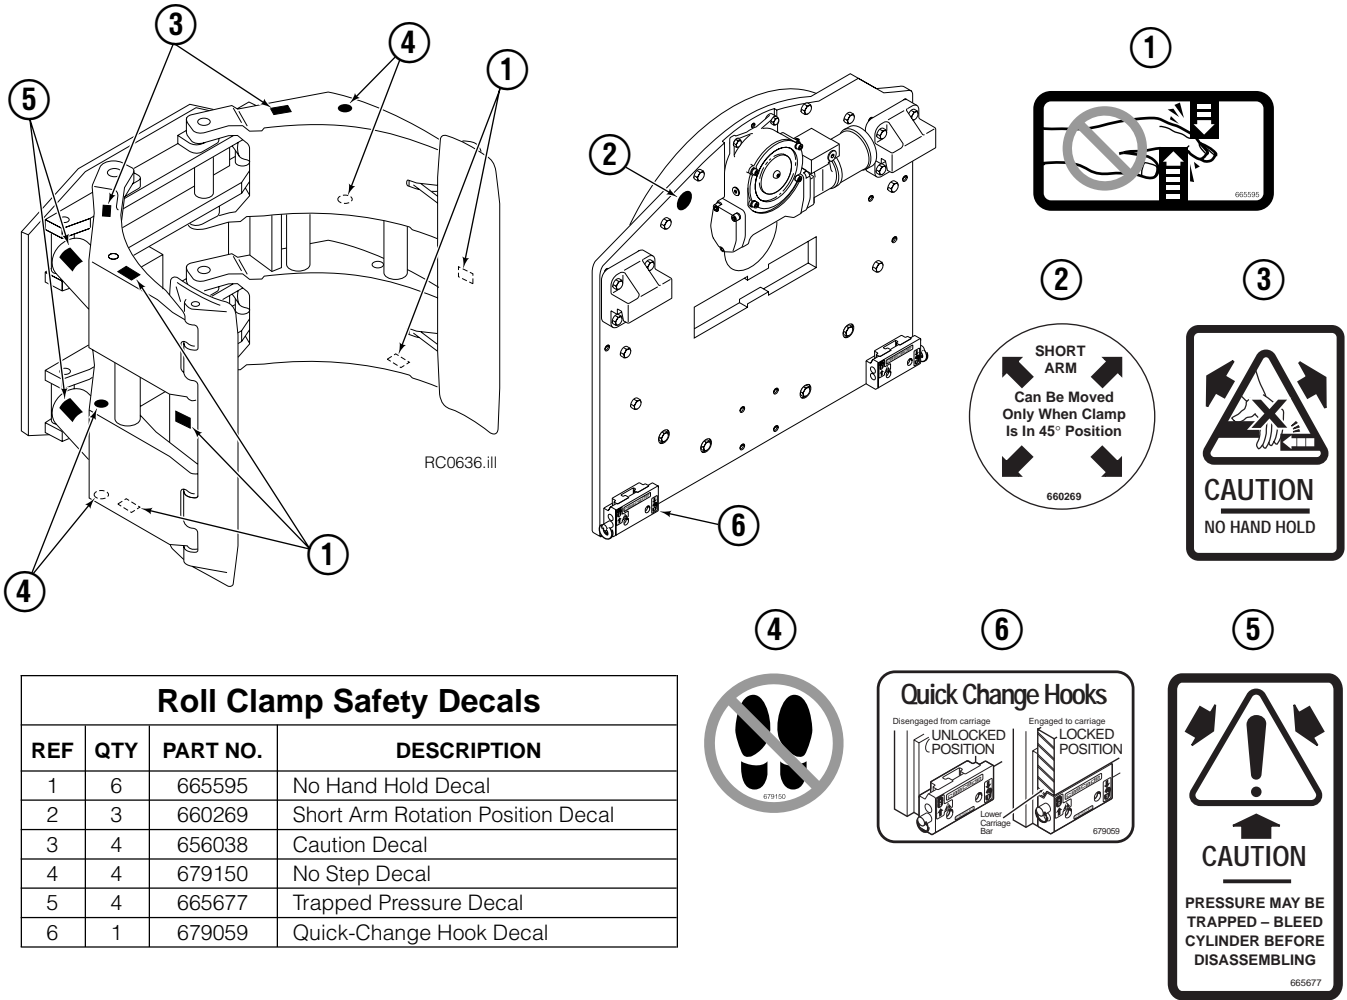

OR

Write: Cascade Corporation, P.O. Box 20187, Portland, OR 97220

Internet: www.cascorp.com

Safety Decals

Roll Clamp Safety Decals			
REF	QTY	PART NO.	DESCRIPTION
1	6	665595	No Hand Hold Decal
2	3	660269	Short Arm Rotation Position Decal
3	4	656038	Caution Decal
4	4	679150	No Step Decal
5	4	665677	Trapped Pressure Decal
6	1	679059	Quick-Change Hook Decal

● Quantity as required.

■ See Drive Motor page for parts breakdown.

▲ See Check Valve page for parts breakdown.

Drive Motor

REF	QTY	PART NO.	DESCRIPTION
		206392	Drive Motor
1	1	675478	Shaft
2	1	675477	Drive
3	1	675479	Spacer Plate
4	1	675480	■ Gerotor Set (101-1768-007)
4	1	685075	■ Gerotor Set (101-1768-009)
5	1	675482	End Cap
6	1	206405	● Service Kit
7	1	685089	■ Flange (101-1768-007)
7	1	685090	■ Flange (101-1768-009)