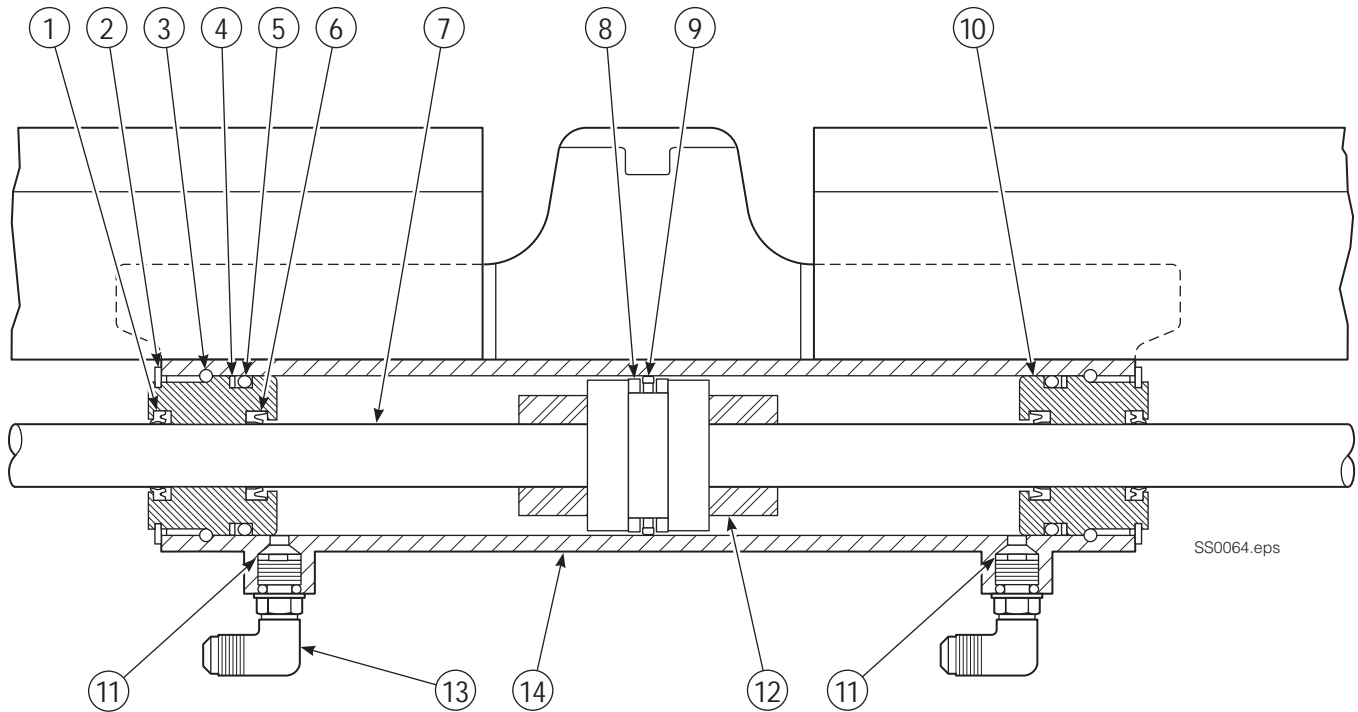

Sideshift Group

Reference:
 S-4062 Frame Group
 208375 Common Parts Group
 683181 Lower Hook Group

100E			
REF	QTY	PART NO.	DESCRIPTION
1	2	672018	Upper Bearing
2	1	■	Cylinder
3	2	208350	Lower Bearing
4	2	678832	Pin
5	2	675957	Lower Hook
6	2	675958	Guide
7	4	779019	Cap screw, M16x2.0x35L
8	1	●	Frame
9	2	7403	Zerk Fitting
10	2	208355	Retainer
11	2	202346	Washer, M6
12	2	763169	Cap screw, M6x1x20L

- If the Frame needs replacing, your best value is to order the complete sideshift assembly.
- See Cylinder page for parts breakdown.

Cylinder

SS0064.eps

SS0065.ill

100E

REF	QTY	PART NO.	DESCRIPTION	REF	QTY	PART NO.	DESCRIPTION
		584004	Cylinder Assembly, 55.1 in. (1400 mm)	● 8	2	564404	Bearing Ring
● 1	2	564408	Wiper Seal	● 9	1	564407	Piston Seal
2	2	7210	Snap Ring	10	2	564402	Retainer
3	2	564403	Retaining Ring	11	1	205369	Speed Control Washer
● 4	2	615131	Back-Up Ring	12	2	-	Spacer
● 5	2	2789	O-Ring	13	2	601676	Fitting, JIC 6-6
● 6	2	564406	Rod Seal	14	-	■	Cylinder Shell
7	1	564401	Rod			564409	Service Kit