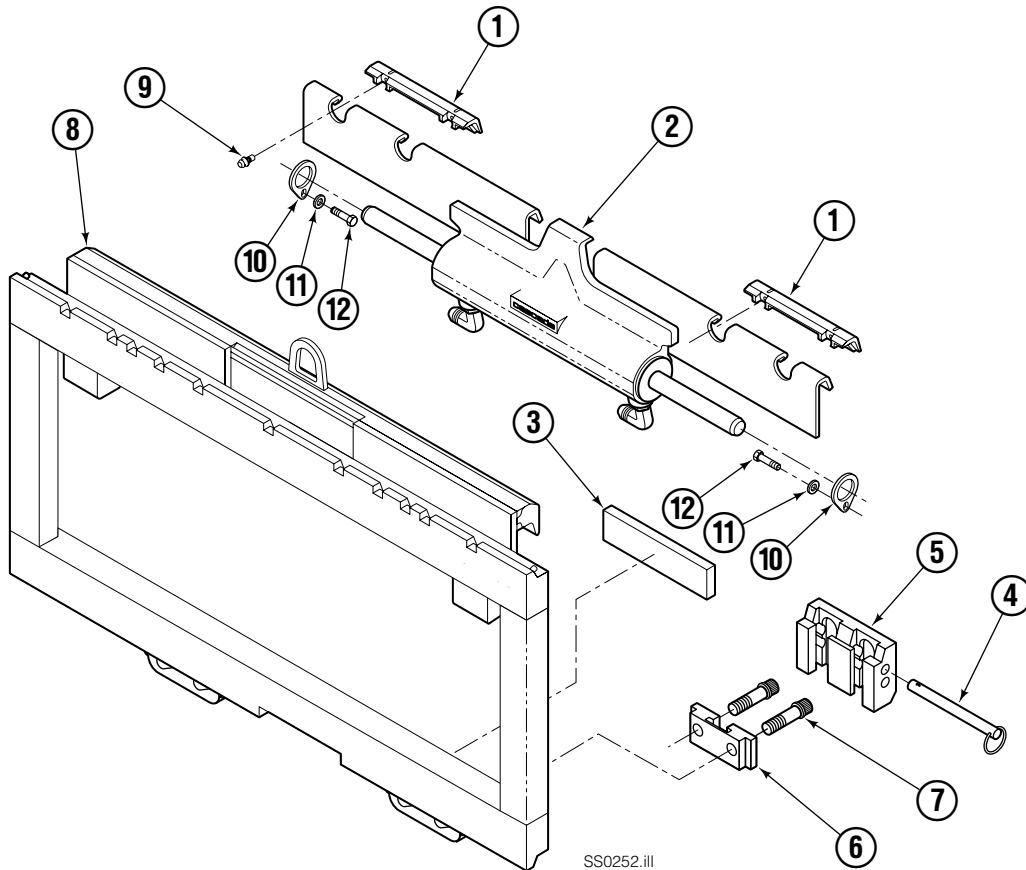

Sideshift Group

Reference:
 S-4062 Frame Group
 208375 Common Parts Group
 683181 Lower Hook Group

100E			
REF	QTY	PART NO.	DESCRIPTION
1	2	672018	Upper Bearing
2	1	■	Cylinder
3	2	208350	Lower Bearing
4	2	678832	Pin
5	2	675957	Lower Hook
6	2	675958	Guide
7	4	779019	Cap screw, M16x2.0x35L
8	1	●	Frame
9	2	7403	Zerk Fitting
10	2	208355	Retainer
11	2	202346	Washer, M6
12	2	763169	Cap screw, M6x1x20L

- If the Frame needs replacing, your best value is to order the complete sideshift assembly.
- See Cylinder page for parts breakdown.

Cylinder

SS0064.eps

SS0065.ill

100E

REF	QTY	PART NO.	DESCRIPTION	REF	QTY	PART NO.	DESCRIPTION
		584004	Cylinder Assembly, 55.1 in. (1400 mm)	● 8	2	564404	Bearing Ring
● 1	2	564408	Wiper Seal	● 9	1	564407	Piston Seal
2	2	7210	Snap Ring	10	2	564402	Retainer
3	2	564403	Retaining Ring	11	1	205369	Speed Control Washer
● 4	2	615131	Back-Up Ring	12	2	-	Spacer
● 5	2	2789	O-Ring	13	2	601676	Fitting, JIC 6-6
● 6	2	564406	Rod Seal	14	-	■	Cylinder Shell
7	1	564401	Rod			564409	Service Kit