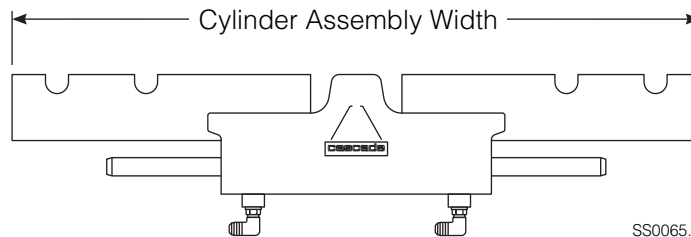

Sideshift Group

Reference:
 S-4062 Frame Group
 208375 Common Parts Group
 683181 Lower Hook Group

100E			
REF	QTY	PART NO.	DESCRIPTION
1	2	672018	Upper Bearing
2	1	■	Cylinder
3	2	208350	Lower Bearing
4	2	678832	Pin
5	2	675957	Lower Hook
6	2	675958	Guide
7	4	779019	Cap screw, M16x2.0x35L
8	1	●	Frame
9	2	7403	Zerk Fitting
10	2	208355	Retainer
11	2	202346	Washer, M6
12	2	763169	Cap screw, M6x1x20L

- If the Frame needs replacing, your best value is to order the complete sideshift assembly.
- See Cylinder page for parts breakdown.

Cylinder

SS0064.eps

SS0065.ill

100E

REF	QTY	PART NO.	DESCRIPTION	REF	QTY	PART NO.	DESCRIPTION
		584004	Cylinder Assembly, 55.1 in. (1400 mm)	● 8	2	564404	Bearing Ring
● 1	2	564408	Wiper Seal	● 9	1	564407	Piston Seal
2	2	7210	Snap Ring	10	2	564402	Retainer
3	2	564403	Retaining Ring	11	1	205369	Speed Control Washer
● 4	2	615131	Back-Up Ring	12	2	-	Spacer
● 5	2	2789	O-Ring	13	2	601676	Fitting, JIC 6-6
● 6	2	564406	Rod Seal	14	-	■	Cylinder Shell
7	1	564401	Rod			564409	Service Kit