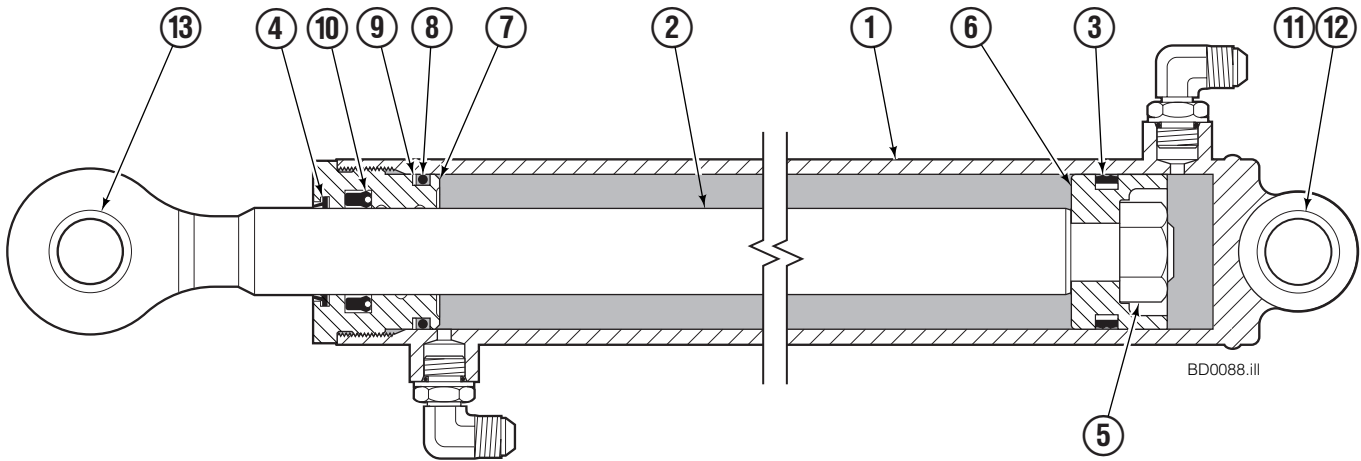

40D			
REF	QTY	Bin Width	DESCRIPTION
		46 in. PART NO.	
		6108942	Lower Frame Assembly
1	1	21173-1168	Lower Frame

Reference: S-21173, S-10183.

Common items.

REF	QTY	PART NO.	DESCRIPTION	REF	QTY	PART NO.	DESCRIPTION
2	4	674843	Bushing	9	8	763101	Capscrew, M16 x 25
3	2	661785	Cushion	10	1	224521	Push Rod Group – 48 in. Bin Depth ▲
4	4	4869	Capscrew, 5/16 x .50 GR8	11	2	6003659	Pin
5	4	6287	Lockwasher, 5/16	12	2	227962	Eye Pin
6	2	2375	Fitting, 6-6	13	2	683142	Capscrew, M12 x 20
7	2	7403	Grease Fitting	14	2	6009379	Spacer
8	4	219381	Latch Plate				

▲ See Push Rod Group page for parts breakdown.

Reference: Common Parts Group 6007707, SK-6293.

Push Rod Group

40D			
REF	QTY	PART NO.	DESCRIPTION
		224521	Push Rod Group – 48 in.
1	2	3011636	Cylinder Assembly ▲
2	2	10638-720	Push Rod – 48 in.
3	2	3010449	Rod End
4	2	3010450	Rod End
5	2	3012691	Jam Nut, M22
6	4	220947	Stub Shaft
7	4	224409	Bearing
8	4	7917	Roll Pin
9	2	3010451	Pin
10	4	666984	Fitting, 6-6

▲ See Cylinder Assembly for parts breakdown.
Reference: Common Parts Group 224526, SK-6291, SK-6451.

Cylinder Assembly

40D							
REF	QTY	PART NO.	DESCRIPTION	REF	QTY	PART NO.	DESCRIPTION
		3011636	Cylinder Assembly	8	1	2785	O-Ring ▲
1	1	3011637	Shell	9	1	615128	Back-Up Ring ▲
2	1	3011638	Rod	10	1	662448	Seal ▲
3	1	564158	Seal ▲	11	2	559697	Bushing
4	1	636853	Wiper ▲	12	1	559698	Spacer
5	1	678019	Nut	13	2	683153	Bushing
6	1	564160	Piston			562338	Service Kit
7	1	559696	Retainer				

▲ Included in Service Kit 562338.
Reference: S-8945, S-10494, S-10497.

Hydraulic Group

40D			
Bin Width			
REF	QTY	48 in. PART NO.	DESCRIPTION
		220160	Hose Group
1	1	221620	Hose, 57 in.
2	1	383852	Hose, 43 in.
3	1	381597	Hose, 21.2 in.
4	1	383852	Hose, 43 in.