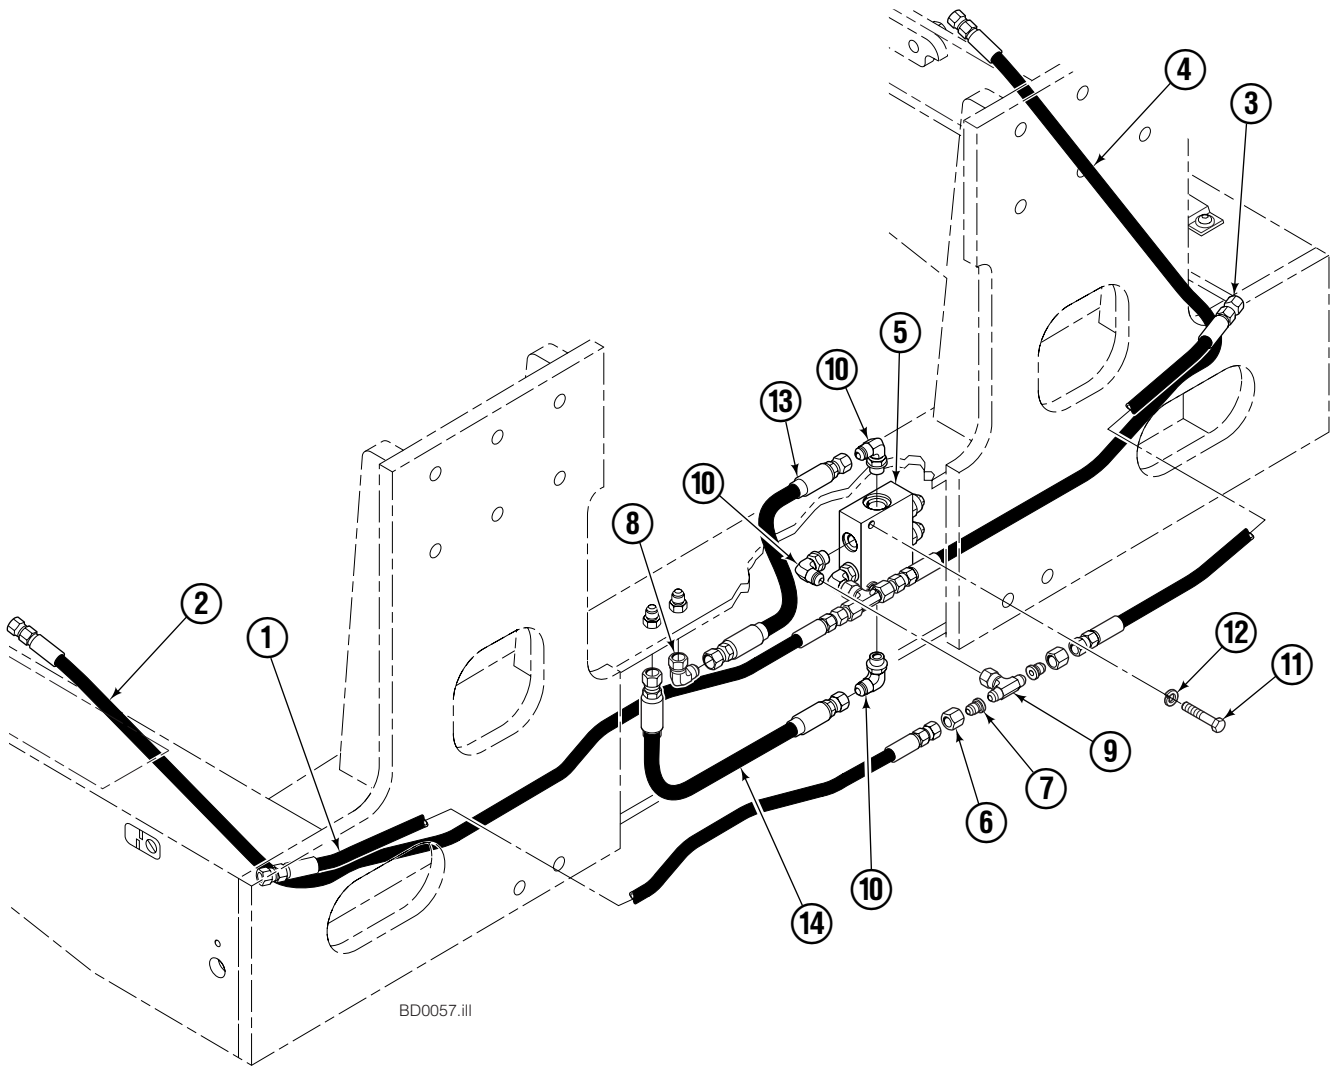

Hydraulic Group

40D			
Bin Width			
REF	QTY	48 in. PART NO.	DESCRIPTION
		220160	Hose Group
1	1	221620	Hose, 57 in.
2	1	383852	Hose, 43 in.
3	1	381597	Hose, 21.2 in.
4	1	383852	Hose, 43 in.

REF	QTY	PART NO.	DESCRIPTION	REF	QTY	PART NO.	DESCRIPTION
		220159	Hydraulic Group	10	4	601676	Fitting, 6-6
5	1	220156	Valve Assembly	11	2	360785	Capscrew
6	4	2617	Fitting, 6	12	2	6287	Lockwasher
7	4	2669	Fitting, 6-4	13	1	361753	Hose, 12.6 in.
8	1	2680	Fitting, 6-6	14	1	359124	Hose, 19.25 in.
9	2	610892	Fitting, 6-6				

Reference: SK-6370.