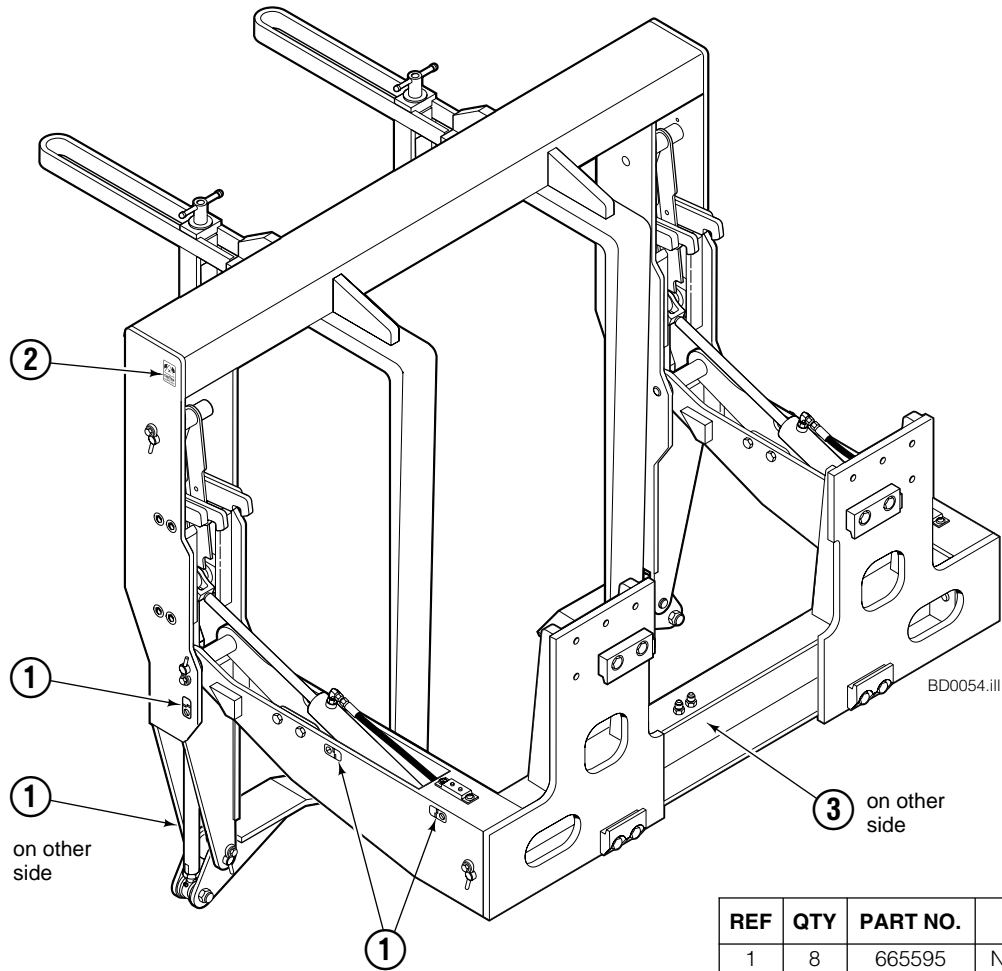

Decals

REF	QTY	PART NO.	DESCRIPTION
1	8	665595	No Hand Hold Decal
2	2	656038	Caution Decal
3	1	211274	Eagle – 80 mm