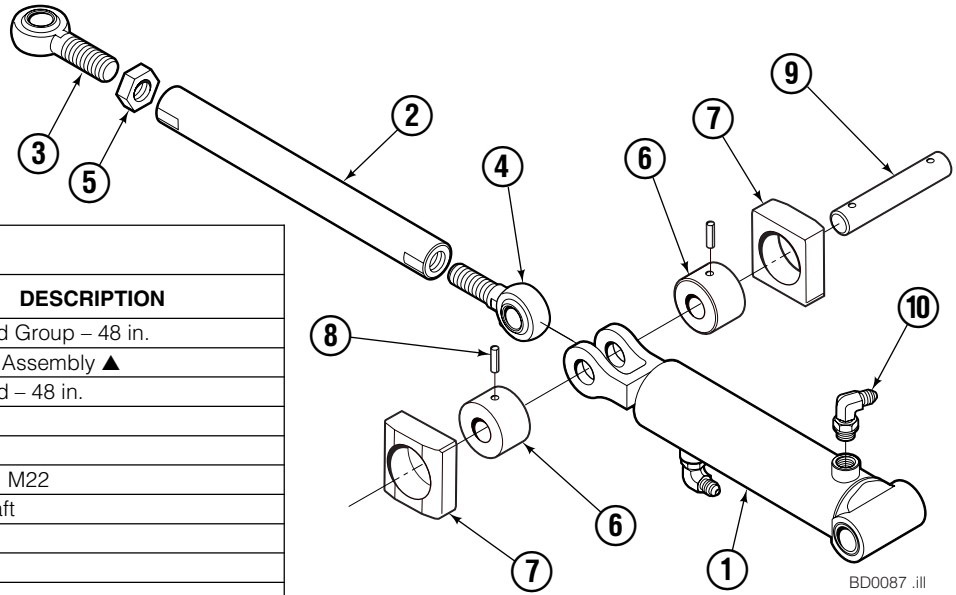

Upper Frame Assembly

BD0118.iii

Upper Frame Assembly

40D			
REF	QTY	Bin Width	DESCRIPTION
		46 in. PART NO.	
		6108273	Upper Frame Assembly
1	1	6108270	Upper Frame

Reference: S-28050.

Common items.

REF	QTY	PART NO.	DESCRIPTION
2	1	6108248	Foot Assembly, LH
3	1	6108242	Foot Assembly, RH
4	2	204535	Bearing ▲
5	2	6103140	Hold Down ■
6	2	399481	Clamp ■
7	2	6236	Washer ■
8	2	399477	Handle ■
9	4	220944	Housing
10	4	224484	Housing Cap
11	16	768712	Capscrew, M16x60-8.8
12	2	6014212	Latch Assembly
13	2	6015502	Spring
14	2	6003332	Pin ●
15	4	227962	Eye Pin
16	4	683142	Capscrew, M12 x 20
17	4	6009379	Spacer
18	16	676069	Shim
19	24	676070	Shim
20	4	689151	Capscrew, M8 x 20 ●
21	2	6003464	Pin
22	2	6003660	Pin
23	2	6003311	Pin Retainer ●
24	2	673459	Drive Pin ●
25	4	214414	Capscrew, M10 x 12
26	2	206589	Retainer
27	2	6014731	Pin
28	4	660200	Shim
29	4	6102548	Shim
30	2	673385	Drive Pin

40D			
REF	QTY	Bin Width	DESCRIPTION
		46 in. PART NO.	
		6108942	Lower Frame Assembly
1	1	21173-1168	Lower Frame

Reference: S-21173, S-10183.

Common items.

REF	QTY	PART NO.	DESCRIPTION	REF	QTY	PART NO.	DESCRIPTION
2	4	674843	Bushing	9	8	763101	Capscrew, M16 x 25
3	2	661785	Cushion	10	1	224521	Push Rod Group – 48 in. Bin Depth ▲
4	4	4869	Capscrew, 5/16 x .50 GR8	11	2	6003659	Pin
5	4	6287	Lockwasher, 5/16	12	2	227962	Eye Pin
6	2	2375	Fitting, 6-6	13	2	683142	Capscrew, M12 x 20
7	2	7403	Grease Fitting	14	2	6009379	Spacer
8	4	219381	Latch Plate				

▲ See Push Rod Group page for parts breakdown.

Reference: Common Parts Group 6007707, SK-6293.

Push Rod Group

40D			
REF	QTY	PART NO.	DESCRIPTION
		224521	Push Rod Group – 48 in.
1	2	3011636	Cylinder Assembly ▲
2	2	10638-720	Push Rod – 48 in.
3	2	3010449	Rod End
4	2	3010450	Rod End
5	2	3012691	Jam Nut, M22
6	4	220947	Stub Shaft
7	4	224409	Bearing
8	4	7917	Roll Pin
9	2	3010451	Pin
10	4	666984	Fitting, 6-6