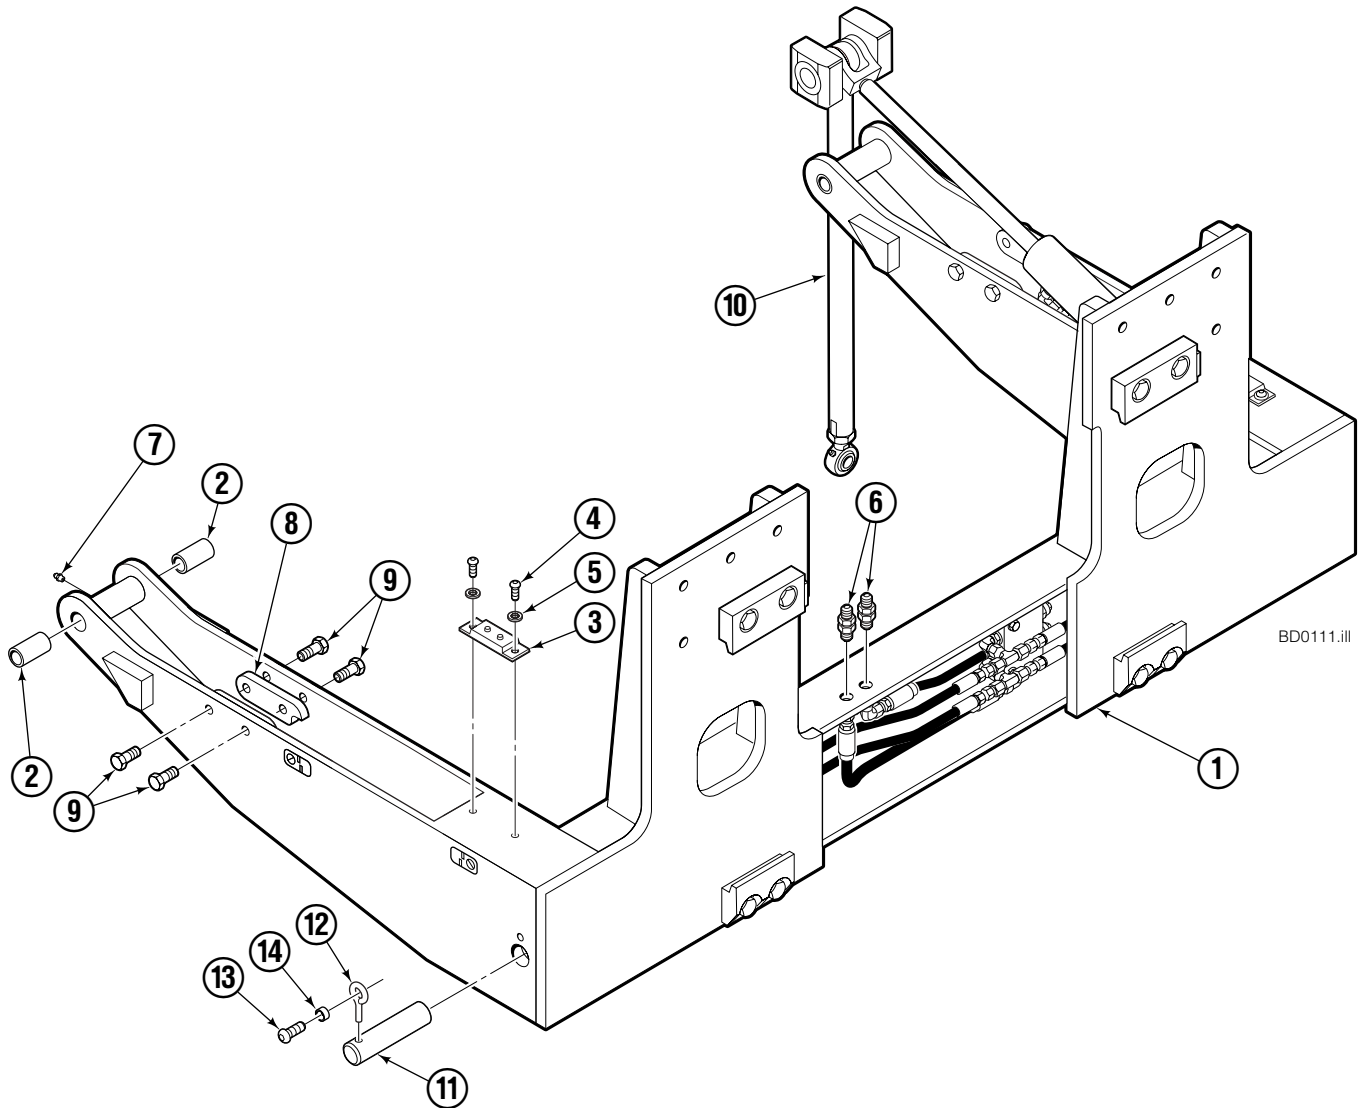

Lower Frame Assembly

BD0111.iii

40D			
REF	QTY	Bin Width	DESCRIPTION
		46 in. PART NO.	
		6108942	Lower Frame Assembly
1	1	21173-1168	Lower Frame

Reference: S-21173, S-10183.

Common items.

REF	QTY	PART NO.	DESCRIPTION	REF	QTY	PART NO.	DESCRIPTION
2	4	674843	Bushing	9	8	763101	Capscrew, M16 x 25
3	2	661785	Cushion	10	1	224521	Push Rod Group – 48 in. Bin Depth ▲
4	4	4869	Capscrew, 5/16 x .50 GR8	11	2	6003659	Pin
5	4	6287	Lockwasher, 5/16	12	2	227962	Eye Pin
6	2	2375	Fitting, 6-6	13	2	683142	Capscrew, M12 x 20
7	2	7403	Grease Fitting	14	2	6009379	Spacer
8	4	219381	Latch Plate				

▲ See Push Rod Group page for parts breakdown.

Reference: Common Parts Group 6007707, SK-6293.