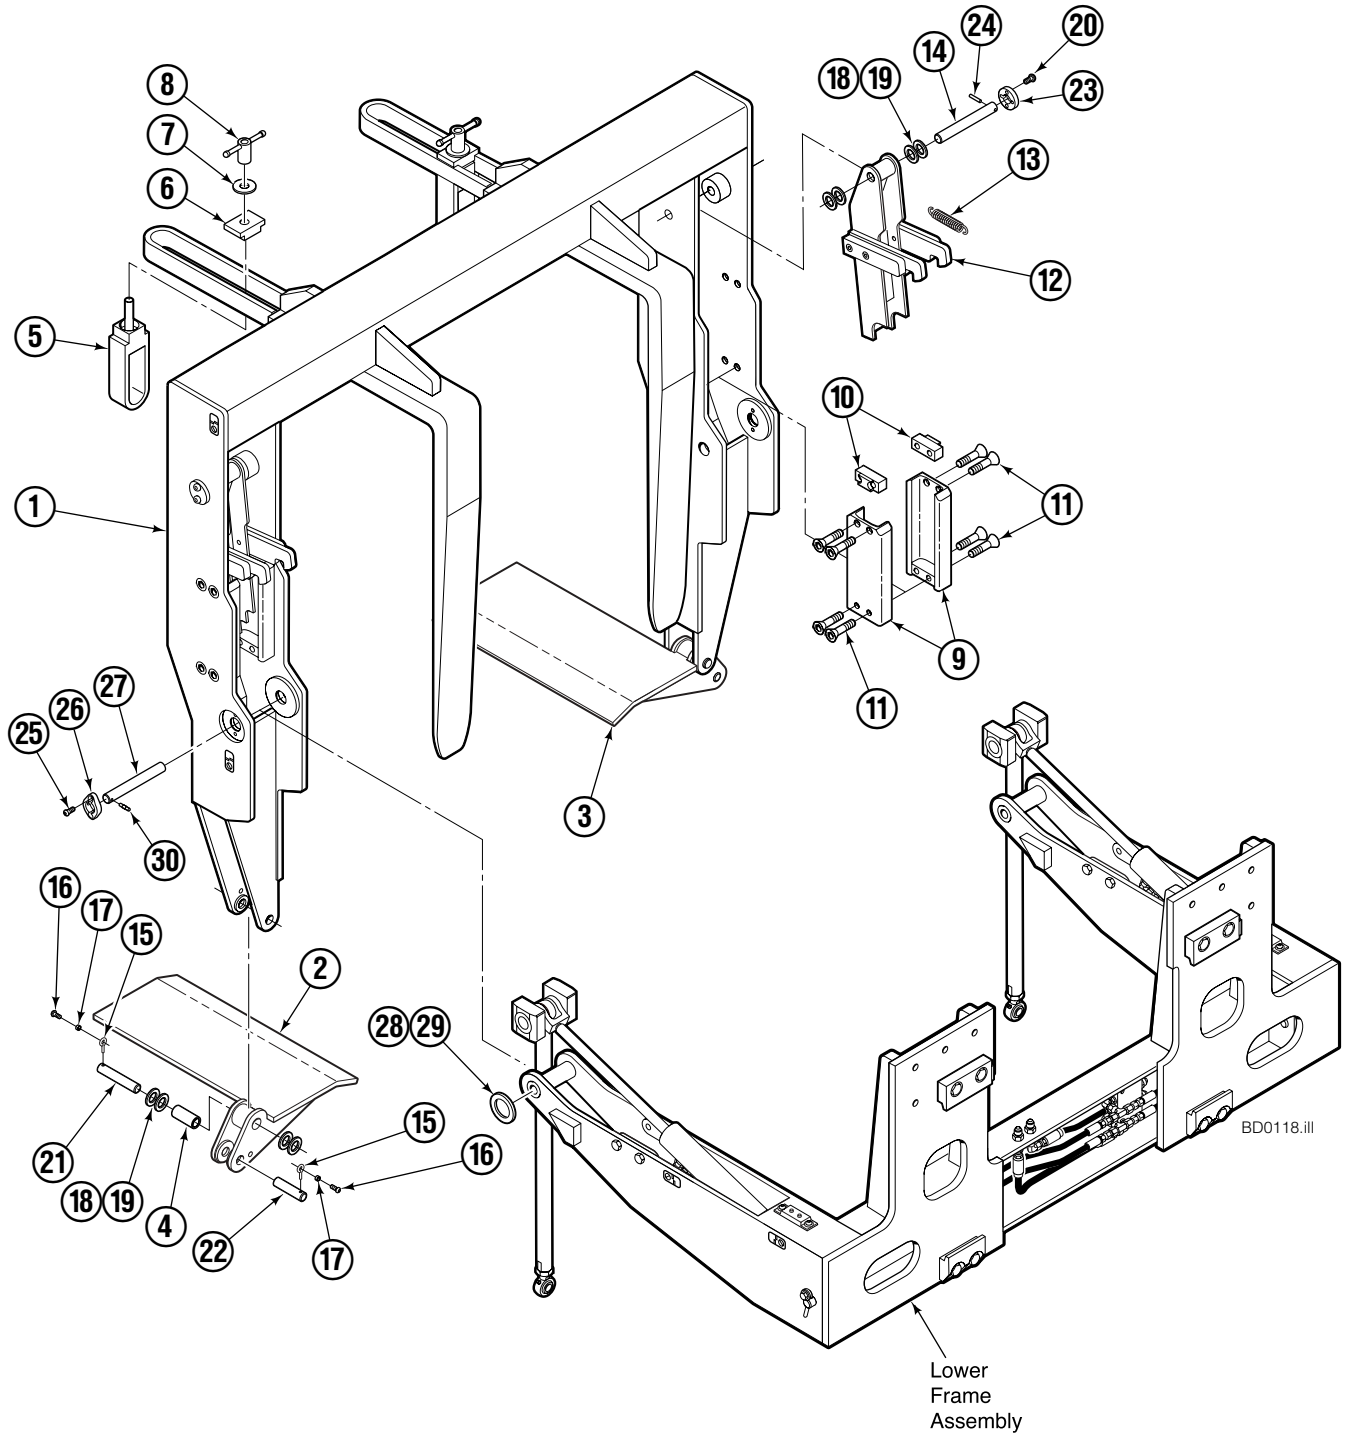

Upper Frame Assembly

BD0118.iii

Upper Frame Assembly

40D			
REF	QTY	Bin Width	DESCRIPTION
		46 in. PART NO.	
		6108273	Upper Frame Assembly
1	1	6108270	Upper Frame

Reference: S-28050.

Common items.

REF	QTY	PART NO.	DESCRIPTION
2	1	6108248	Foot Assembly, LH
3	1	6108242	Foot Assembly, RH
4	2	204535	Bearing ▲
5	2	6103140	Hold Down ■
6	2	399481	Clamp ■
7	2	6236	Washer ■
8	2	399477	Handle ■
9	4	220944	Housing
10	4	224484	Housing Cap
11	16	768712	Capscrew, M16x60-8.8
12	2	6014212	Latch Assembly
13	2	6015502	Spring
14	2	6003332	Pin ●
15	4	227962	Eye Pin
16	4	683142	Capscrew, M12 x 20
17	4	6009379	Spacer
18	16	676069	Shim
19	24	676070	Shim
20	4	689151	Capscrew, M8 x 20 ●
21	2	6003464	Pin
22	2	6003660	Pin
23	2	6003311	Pin Retainer ●
24	2	673459	Drive Pin ●
25	4	214414	Capscrew, M10 x 12
26	2	206589	Retainer
27	2	6014731	Pin
28	4	660200	Shim
29	4	6102548	Shim
30	2	673385	Drive Pin

40D			
REF	QTY	Bin Width	DESCRIPTION
		46 in. PART NO.	
		6108942	Lower Frame Assembly
1	1	21173-1168	Lower Frame

Reference: S-21173, S-10183.

Common items.

REF	QTY	PART NO.	DESCRIPTION	REF	QTY	PART NO.	DESCRIPTION
2	4	674843	Bushing	9	8	763101	Capscrew, M16 x 25
3	2	661785	Cushion	10	1	224521	Push Rod Group – 48 in. Bin Depth ▲
4	4	4869	Capscrew, 5/16 x .50 GR8	11	2	6003659	Pin
5	4	6287	Lockwasher, 5/16	12	2	227962	Eye Pin
6	2	2375	Fitting, 6-6	13	2	683142	Capscrew, M12 x 20
7	2	7403	Grease Fitting	14	2	6009379	Spacer
8	4	219381	Latch Plate				

▲ See Push Rod Group page for parts breakdown.

Reference: Common Parts Group 6007707, SK-6293.

Push Rod Group

40D			
REF	QTY	PART NO.	DESCRIPTION
		224521	Push Rod Group – 48 in.
1	2	3011636	Cylinder Assembly ▲
2	2	10638-720	Push Rod – 48 in.
3	2	3010449	Rod End
4	2	3010450	Rod End
5	2	3012691	Jam Nut, M22
6	4	220947	Stub Shaft
7	4	224409	Bearing
8	4	7917	Roll Pin
9	2	3010451	Pin
10	4	666984	Fitting, 6-6