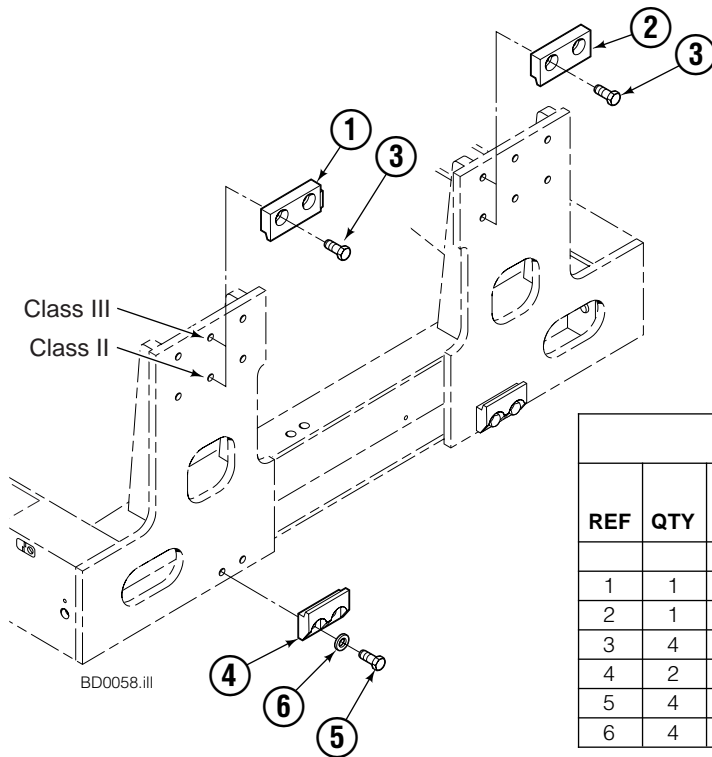

Bolt-On Mounting

40D				
REF	QTY	ITA II PART NO.	ITA III PART NO.	DESCRIPTION
		220511	220513	Mounting Group
1	1	220987	220988	Upper Hook – LH
2	1	220985	220986	Upper Hook – RH
3	4	752903	752903	Capscrew, M16x45-8.8
4	2	▲ 675968	■ 675969	Lower Hook
5	4	▲ 779009	■ 779009	Capscrew, M16x30-8.8
6	4	▲ 667225	■ 667225	Washer, 5/8

▲ Included in Lower Hook Group 391334.

■ Included in Lower Hook Group 391335.

Reference: SK-6399.