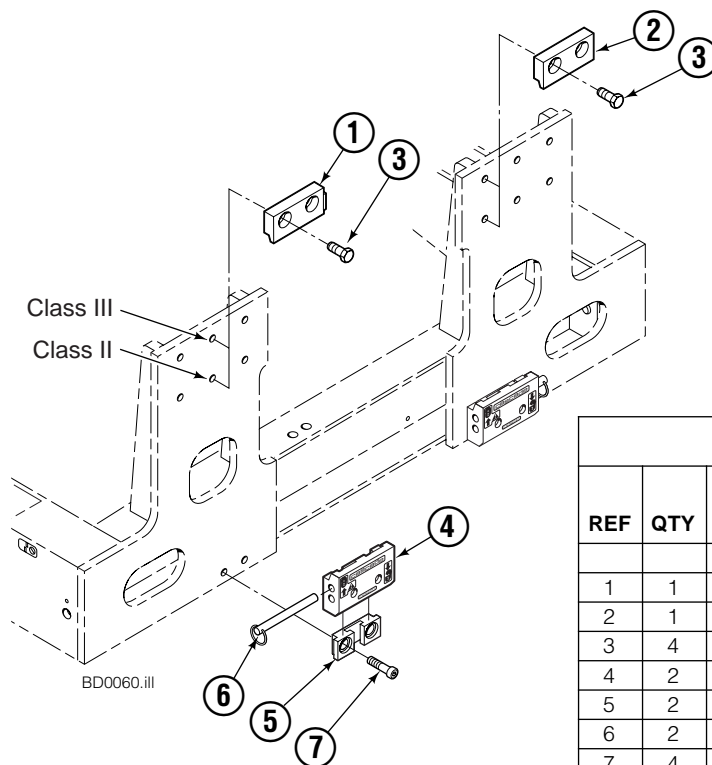

40D			
REF	QTY	Bin Width	DESCRIPTION
		46 in. PART NO.	
		6108942	Lower Frame Assembly
1	1	21173-1168	Lower Frame

Reference: S-21173, S-10183.

Common items.

REF	QTY	PART NO.	DESCRIPTION	REF	QTY	PART NO.	DESCRIPTION
2	4	674843	Bushing	9	8	763101	Capscrew, M16 x 25
3	2	661785	Cushion	10	1	224521	Push Rod Group – 48 in. Bin Depth ▲
4	4	4869	Capscrew, 5/16 x .50 GR8	11	2	6003659	Pin
5	4	6287	Lockwasher, 5/16	12	2	227962	Eye Pin
6	2	2375	Fitting, 6-6	13	2	683142	Capscrew, M12 x 20
7	2	7403	Grease Fitting	14	2	6009379	Spacer
8	4	219381	Latch Plate				

REF	QTY	PART NO.	DESCRIPTION	REF	QTY	PART NO.	DESCRIPTION
		220159	Hydraulic Group	10	4	601676	Fitting, 6-6
5	1	220156	Valve Assembly	11	2	360785	Capscrew
6	4	2617	Fitting, 6	12	2	6287	Lockwasher
7	4	2669	Fitting, 6-4	13	1	361753	Hose, 12.6 in.
8	1	2680	Fitting, 6-6	14	1	359124	Hose, 19.25 in.
9	2	610892	Fitting, 6-6				

Reference: SK-6370.

Bolt-On Mounting

40D				
REF	QTY	ITA II PART NO.	ITA III PART NO.	DESCRIPTION
		220511	220513	Mounting Group
1	1	220987	220988	Upper Hook – LH
2	1	220985	220986	Upper Hook – RH
3	4	752903	752903	Capscrew, M16x45-8.8
4	2	▲ 675968	■ 675969	Lower Hook
5	4	▲ 779009	■ 779009	Capscrew, M16x30-8.8
6	4	▲ 667225	■ 667225	Washer, 5/8

▲ Included in Lower Hook Group 391334.

■ Included in Lower Hook Group 391335.

Reference: SK-6399.

Quick-Disconnect Mounting

40D				
REF	QTY	ITA II PART NO.	ITA III PART NO.	DESCRIPTION
		220512	220814	Mounting Group
1	1	220987	220988	Upper Hook – LH
2	1	220985	220986	Upper Hook – RH
3	4	752903	752903	Capscrew, M16x45-8.8
4	2	675514	675957	Lower Hook
5	2	675515	675958	Guide
6	2	678832	678832	Pin
7	4	211180	779016	Capscrew, M16x30