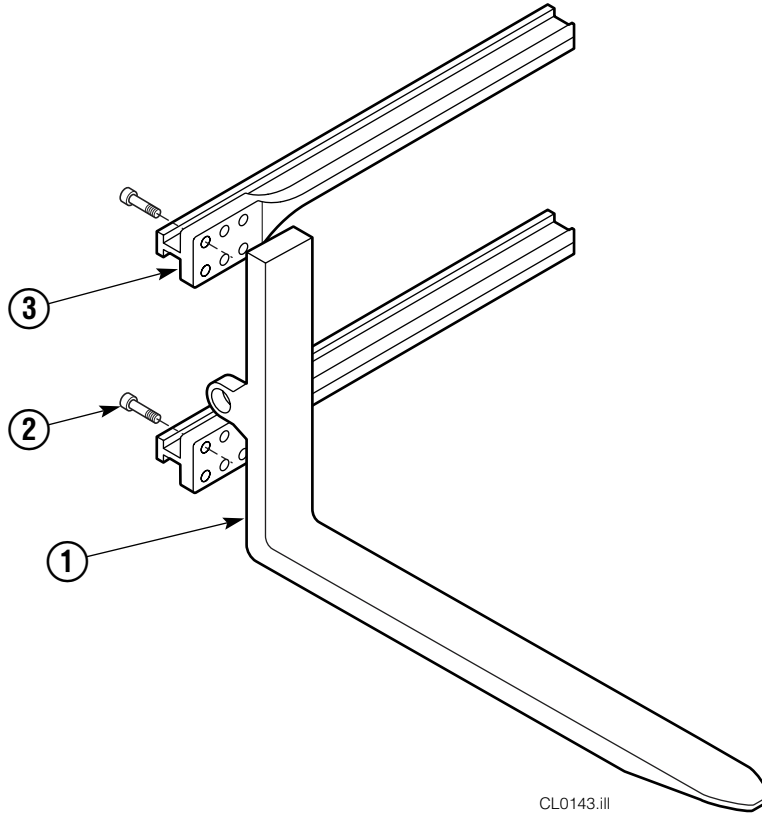

■ See Revolving Connection page for parts breakdown.

● See Restrictor Cartridge page for parts breakdown.

▲ See Cylinder page for parts breakdown.

Reference: SK-5659.

Cylinder

See Restrictor Cartridge Page For Parts Breakdown.

50D			
REF	QTY	PART NO.	DESCRIPTION
		667666	Cylinder Assembly
1	2	6511	■ Cotter Pin
2	2	667667	■ Nut Retainer
3	2	667668	■ Nut
4	1	553760	Shell
5	1	602580	Fitting
6	1	558402	Piston
7	1	2722	▲ O-Ring
8	1	557376	▲ Seal
9	1	2791	▲ O-Ring
10	1	615134	▲ Back-Up Ring
11	1	667675	Retainer
12	1	662451	▲ Seal
13	1	638246	▲ Nylon Ring
14	1	564930	▲ Wiper
15	1	561012	Nut
16	1	667670	Rod
17	1	667676	Washer
18	1	—	Spacer
19	1	667609	Restrictor Cartridge ●
20	1	671049	▲ Seal Loader, Piston
21	1	671052	▲ Seal Loader, Retainer
		667723	Service Kit

▲ Included in Service Kit 667723.

■ Included in Nut Service Kit 668925.

● Not included in Cylinder Assembly.

Reference: S-7666.

Revolving Connection

35D/50D			
REF	QTY	PART NO.	DESCRIPTION
		686420	Revolving Connection
1	2	768795	Capscrew, M8 x 1,25 x 30 x 8.8
2	1	686421	End Block
3	2	604511	Fitting, 6-6
4	1	687237	Service Kit
5	1	686422	Shaft
6	5	663694	Fitting, 3
7	1	686423	Body
8	2	667516	Check Valve Service Kit
9	2	678376	Check Valve
10	2	604510	Fitting, 6

Restrictor Cartridge

REF	QTY	PART NO.	DESCRIPTION
		667609	Restrictor Cartridge
1	1	2701	O-Ring
2	1	667611	Plunger
3	1	2841	O-Ring
4	1	667610	Plug - Special
5	1	5716	Jam Nut

Bolt-On Pallet Forks

ARM CAPSCREW EXTENSION TOOL Required for proper torquing of capscrews		
	35D/50D	667699