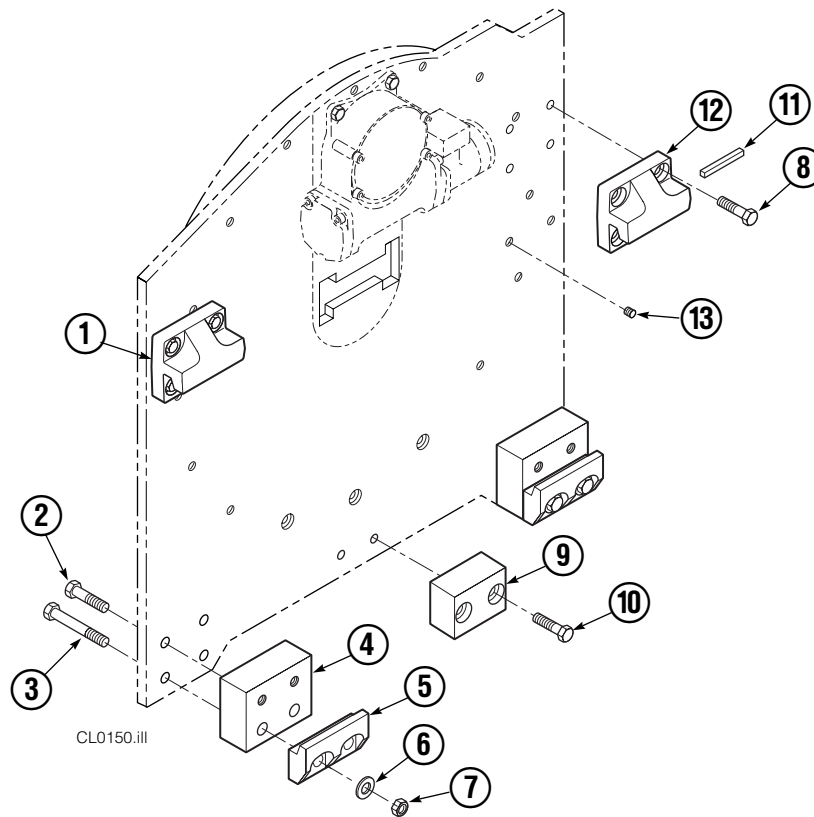

Bolt-On Mounting Group

Class III, 4°

REF	QTY	PART NO.	DESCRIPTION
		680631	Mounting Group
1	1	670527	Upper Hook – LH
2	4	3709	Capscrew, 5/8 NC x 1.50
3	4	674261	Capscrew, 5/8 NC x 3.75
4	2	676037	Spacer
5	2	675969	Lower Hook
6	4	667225	Washer
7	4	676281	Nut, 5/8
8	8	667369	Capscrew, 5/8 NC x 1.25
9	1	680683	Center Spacer
10	2	677828	Capscrew, 1/2 NC x 1.00
11	1	669344	Stop Kit
12	1	670528	Upper Hook – RH
13	2	631385	Plug, 5/8