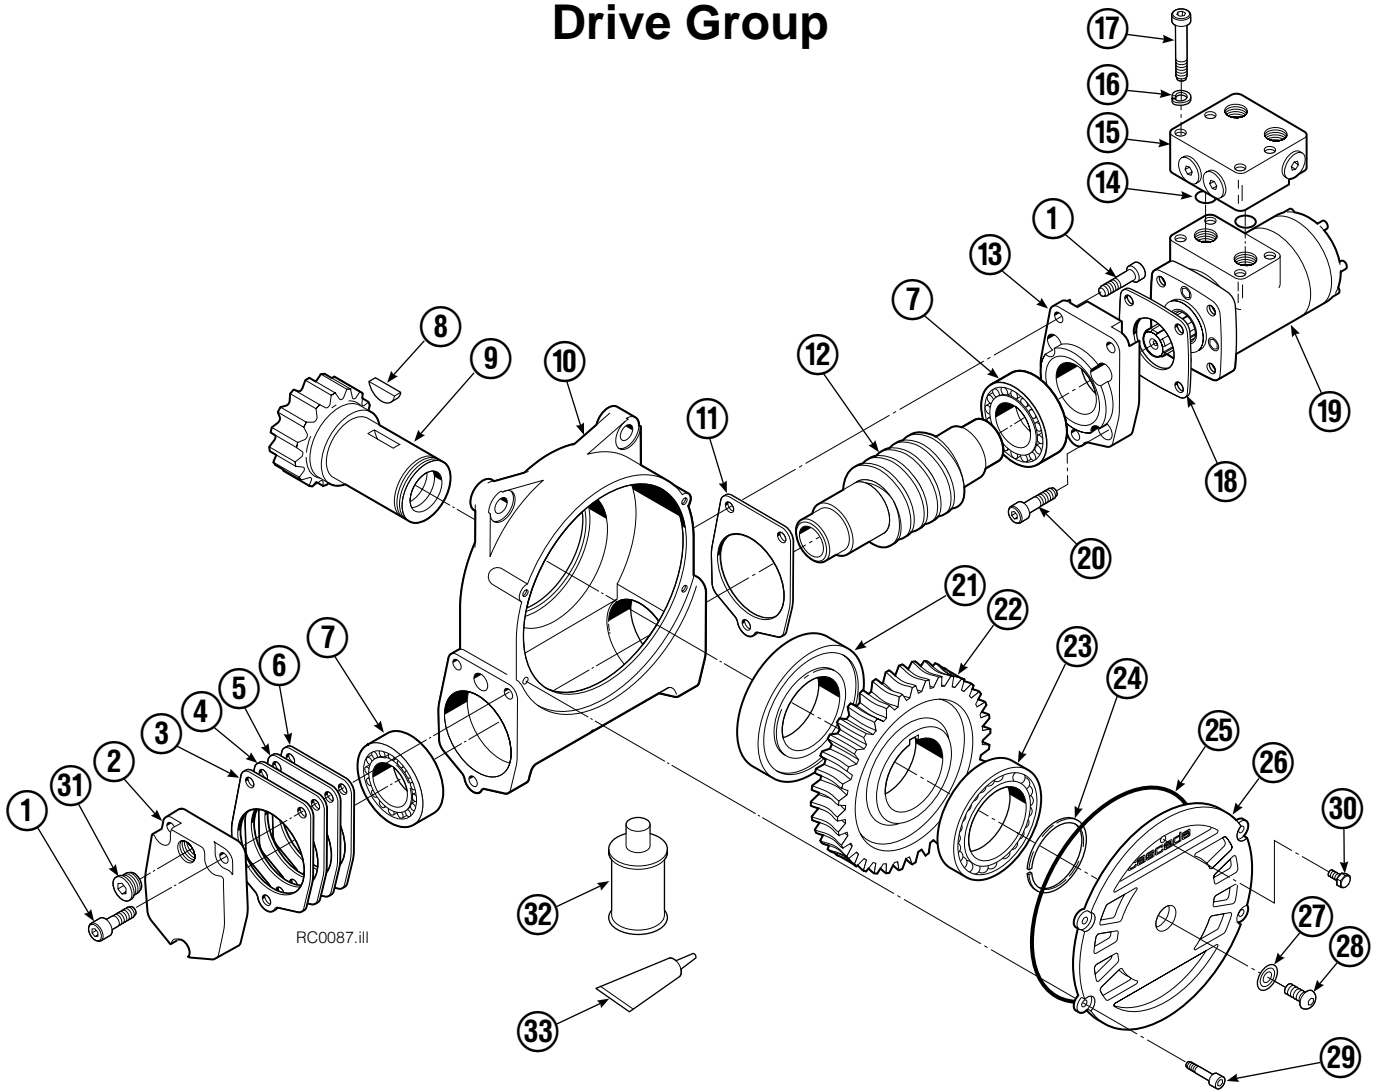

Drive Group

REF	QTY	PART NO.	DESCRIPTION	REF	QTY	PART NO.	DESCRIPTION
		675628	Drive Group with Motor	19	1	206392	Drive Motor ▲
	■	675631	Drive Group without Motor	20	4	4468	Capscrew, 3/8 NC x .75 GR8
1	6	607061	Capscrew	21	1	670580	Bearing
2	1	676855	Cover	22	1	675609	Worm Gear
3	●	674513	Shim – .005 in. (blue)	23	1	670581	Bearing
4	●	670574	Shim – .010 in. (brown)	24	1	7214	Snap Ring
5	●	671757	Shim – .015 in. (pink)	25	1	643423	Gasket
6	●	671758	Shim – .020 in. (yellow)	26	1	670567	Cover
7	1	670579	Bearing	27	1	603680	Seal
8	1	670582	Key	28	1	783608	Capscrew, M12 x 16
9	1	670506	Pinion	29	4	671535	Capscrew
10	1	670565	Housing	30	1	644010	Relief Fitting
11	1	686465	Gasket	31	1	604510	Fitting, 6
12	1	675608	Worm	32	1	656300	Gear Box Lube – 48 oz.
13	1	670570	Adapter	33	1	668184	Sealant
14	2	2705	O-Ring			670578	Shim Service Kit (items 3-6, 11, 33)
15	1	670549	Check Valve			675637	Shim Service Kit (items 21, 33)
16	4	6444	Lockwasher, 5/16			675638	Shim Service Kit (items 3-7)
17	4	607059	Capscrew, 5/16 NC			206394	Motor Kit (items 11,14,18,19,20,33)
18	1	670575	Gasket				

- Includes all items except 15, 17 and 18.
- Quantity as required.
- ▲ See Drive Motor page for parts breakdown.

Reference: Common Parts Group 675627, SK-5032.