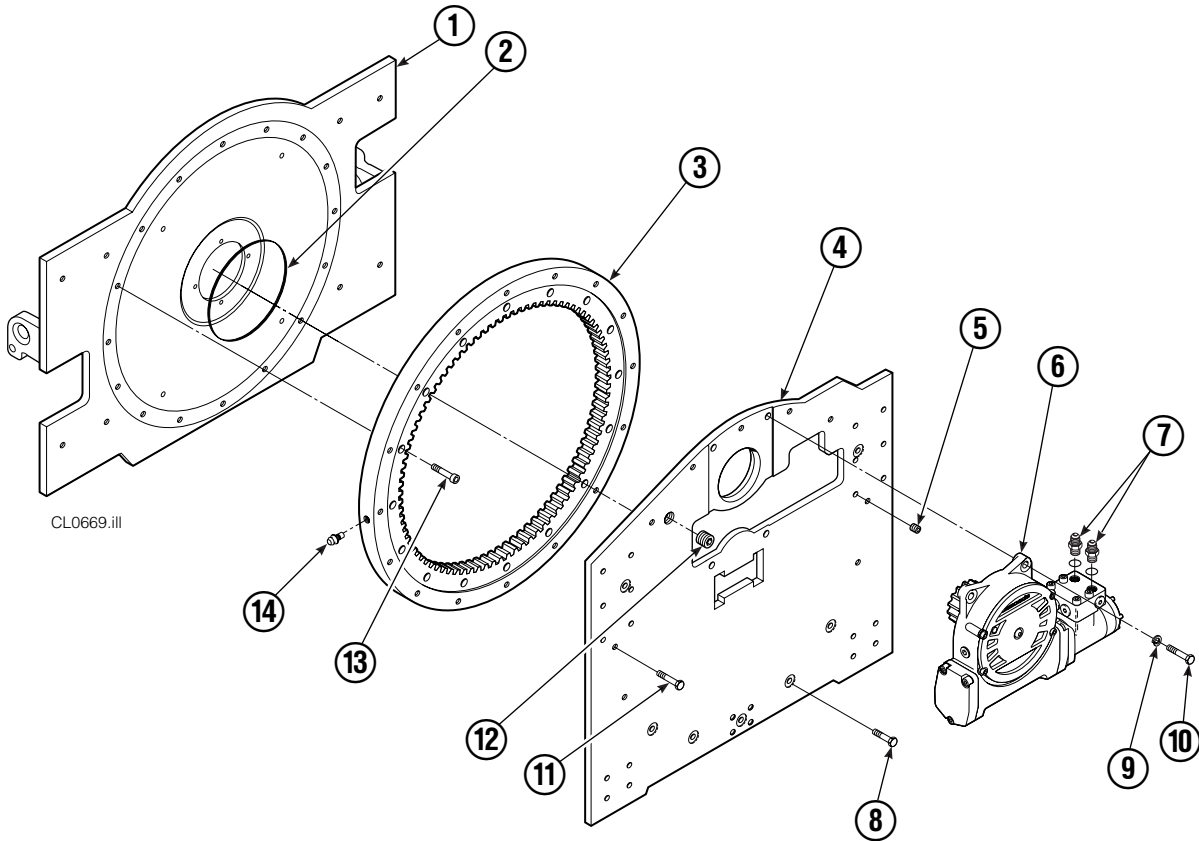

Rotator Group

CL0669.iii

50D			
REF	QTY	PART NO.	DESCRIPTION
		687238	Rotator Group
1	1	687230	Faceplate
2	1	670931	Seal
3	1	672828	Bearing Assembly
4	1	687229	Baseplate
5	6	631385	Plug
6	1	675628	Drive Group ▲
7	2	611303	Fitting
8	7	643538	Capscrew, 1/2 NC x 1.50 GR8
9	4	6290	Lockwasher, 1/2 in. ID
10	4	661742	Capscrew, 1/2 NC x 1.25 GR5
11	9	643539	Capscrew, 1/2 NC x 1.75 GR8
12	1	6605	Plug
13	16	4505	Capscrew
14	1	7401	Grease Fitting
		672481	Bearing Service Kit