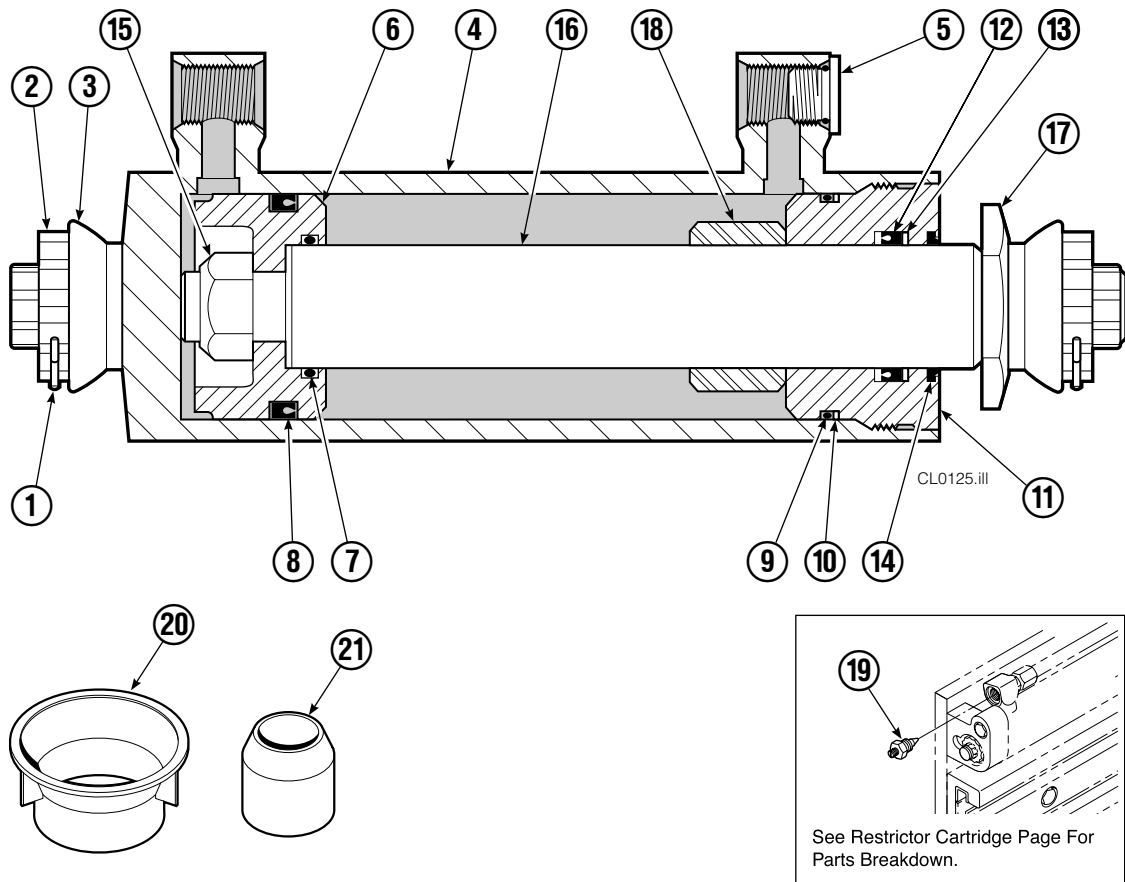

Frame Group

50D							
REF	QTY	PART NO.	DESCRIPTION	REF	QTY	PART NO.	DESCRIPTION
		687284	Frame Group	19	4	668905	Bearing
		689952	Backhand Relief Group (items 23-33)	20	2	7882	Roll Pin - Inner
1	2	674167	Frame	21	2	7961	Roll Pin - Outer
2	2	686119	Lockwasher, M8	22	2	667609	Restrictor Cartridge ●
3	2	765352	Capscrew, M8 x 30	23	1	686409	Tube
4	1	686420	Revolving Connection ■	24	1	686408	Tube
5	2	604511	Fitting, 6-6	25	2	6287	Lockwasher, 5/16
6	2	601676	Fitting, 6-6	26	2	643519	Capscrew, 5/16 x 2.50
7	2	665707	Nut, 1/2 in. ID	27	1	601377	Fitting, 8-8
8	2	3660	Capscrew, 1/2 NC x 2.50	28	1	605761	Fitting, 8-8
9	8	667225	Washer, 5/8 in. ID	29	1	601250	Fitting, 8-8
10	8	667644	Capscrew, 5/8 NC x 3.25	30	1	679888	Relief Valve Assembly
11	2	667666	Cylinder ▲	31	2	611288	Fitting, 6-8
12	1	667664	Bumper	32	1	679890	Relief Valve
13	2	611288	Fitting, 6-8	33	1	667510	Service Kit
14	2	631443	Hose	34	1	209067	End Block Bracket
15	2	678027	Hose	35	3	665992	Shoulder Bolt
16	2	686369	Fitting	36	3	209021	Washer, M10
17	4	667663	Bearing	37	3	208765	Grommet
18	4	668905	Bearing				

■ See Revolving Connection page for parts breakdown.

● See Restrictor Cartridge page for parts breakdown.

▲ See Cylinder page for parts breakdown.

Reference: SK-5659.

Cylinder

See Restrictor Cartridge Page For Parts Breakdown.

50D			
REF	QTY	PART NO.	DESCRIPTION
		667666	Cylinder Assembly
1	2	6511	■ Cotter Pin
2	2	667667	■ Nut Retainer
3	2	667668	■ Nut
4	1	553760	Shell
5	1	602580	Fitting
6	1	558402	Piston
7	1	2722	▲ O-Ring
8	1	557376	▲ Seal
9	1	2791	▲ O-Ring
10	1	615134	▲ Back-Up Ring
11	1	667675	Retainer
12	1	662451	▲ Seal
13	1	638246	▲ Nylon Ring
14	1	564930	▲ Wiper
15	1	561012	Nut
16	1	667670	Rod
17	1	667676	Washer
18	1	—	Spacer
19	1	667609	Restrictor Cartridge ●
20	1	671049	▲ Seal Loader, Piston
21	1	671052	▲ Seal Loader, Retainer
		667723	Service Kit