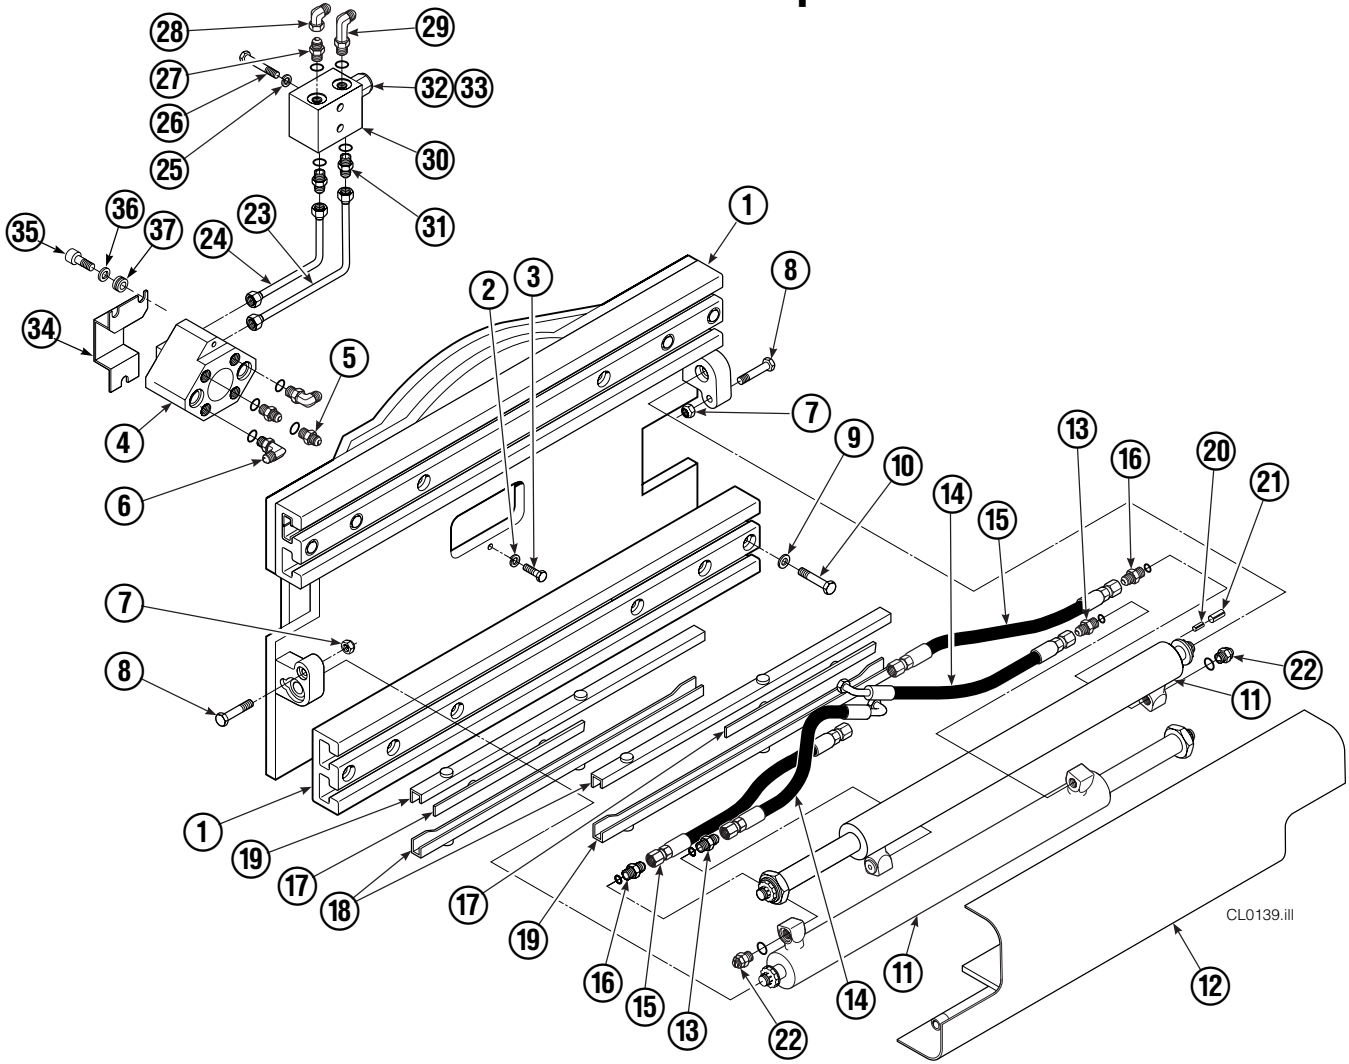

● Compatible with water glycol based hydraulic fluids.

Check Valve

REF	QTY	PART NO.	DESCRIPTION
		670549	Check Valve Assembly
1	2	609453	Fitting, 10
2	2	670552	Spring
3	2	670551	Guide
4	2	7020	Ball
5	2	602580	Fitting, 8
6	2	673989	Spring
7	1	670550	Body
8	1	670553	Spool

Frame Group

50D							
REF	QTY	PART NO.	DESCRIPTION	REF	QTY	PART NO.	DESCRIPTION
		687284	Frame Group	19	4	668905	Bearing
		689952	Backhand Relief Group (items 23-33)	20	2	7882	Roll Pin - Inner
1	2	674167	Frame	21	2	7961	Roll Pin - Outer
2	2	686119	Lockwasher, M8	22	2	667609	Restrictor Cartridge ●
3	2	765352	Capscrew, M8 x 30	23	1	686409	Tube
4	1	686420	Revolving Connection ■	24	1	686408	Tube
5	2	604511	Fitting, 6-6	25	2	6287	Lockwasher, 5/16
6	2	601676	Fitting, 6-6	26	2	643519	Capscrew, 5/16 x 2.50
7	2	665707	Nut, 1/2 in. ID	27	1	601377	Fitting, 8-8
8	2	3660	Capscrew, 1/2 NC x 2.50	28	1	605761	Fitting, 8-8
9	8	667225	Washer, 5/8 in. ID	29	1	601250	Fitting, 8-8
10	8	667644	Capscrew, 5/8 NC x 3.25	30	1	679888	Relief Valve Assembly
11	2	667666	Cylinder ▲	31	2	611288	Fitting, 6-8
12	1	667664	Bumper	32	1	679890	Relief Valve
13	2	611288	Fitting, 6-8	33	1	667510	Service Kit
14	2	631443	Hose	34	1	209067	End Block Bracket
15	2	678027	Hose	35	3	665992	Shoulder Bolt
16	2	686369	Fitting	36	3	209021	Washer, M10
17	4	667663	Bearing	37	3	208765	Grommet
18	4	668905	Bearing				

50D			
REF	QTY	PART NO.	DESCRIPTION
		667666	Cylinder Assembly
1	2	6511	■ Cotter Pin
2	2	667667	■ Nut Retainer
3	2	667668	■ Nut
4	1	553760	Shell
5	1	602580	Fitting
6	1	558402	Piston
7	1	2722	▲ O-Ring
8	1	557376	▲ Seal
9	1	2791	▲ O-Ring
10	1	615134	▲ Back-Up Ring
11	1	667675	Retainer
12	1	662451	▲ Seal
13	1	638246	▲ Nylon Ring
14	1	564930	▲ Wiper
15	1	561012	Nut
16	1	667670	Rod
17	1	667676	Washer
18	1	—	Spacer
19	1	667609	Restrictor Cartridge ●
20	1	671049	▲ Seal Loader, Piston
21	1	671052	▲ Seal Loader, Retainer
		667723	Service Kit