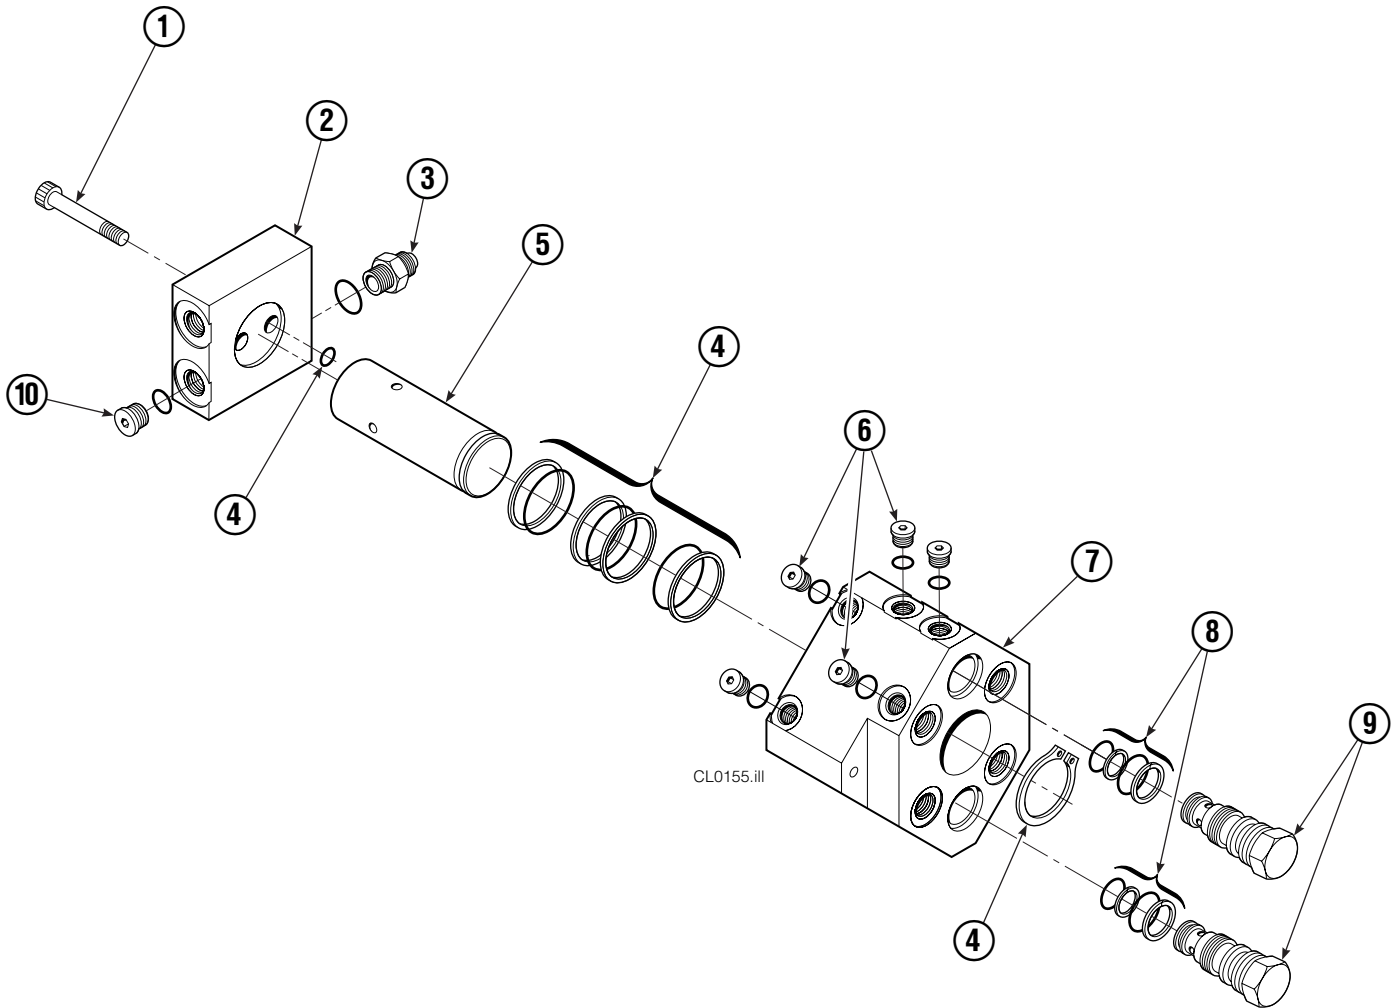

■ See Revolving Connection page for parts breakdown.

● See Restrictor Cartridge page for parts breakdown.

▲ See Cylinder page for parts breakdown.

Reference: SK-5659.

Cylinder

See Restrictor Cartridge Page For Parts Breakdown.

50D			
REF	QTY	PART NO.	DESCRIPTION
		667666	Cylinder Assembly
1	2	6511	■ Cotter Pin
2	2	667667	■ Nut Retainer
3	2	667668	■ Nut
4	1	553760	Shell
5	1	602580	Fitting
6	1	558402	Piston
7	1	2722	▲ O-Ring
8	1	557376	▲ Seal
9	1	2791	▲ O-Ring
10	1	615134	▲ Back-Up Ring
11	1	667675	Retainer
12	1	662451	▲ Seal
13	1	638246	▲ Nylon Ring
14	1	564930	▲ Wiper
15	1	561012	Nut
16	1	667670	Rod
17	1	667676	Washer
18	1	—	Spacer
19	1	667609	Restrictor Cartridge ●
20	1	671049	▲ Seal Loader, Piston
21	1	671052	▲ Seal Loader, Retainer
		667723	Service Kit

▲ Included in Service Kit 667723.

■ Included in Nut Service Kit 668925.

● Not included in Cylinder Assembly.

Reference: S-7666.

Revolving Connection

35D/50D			
REF	QTY	PART NO.	DESCRIPTION
		686420	Revolving Connection
1	2	768795	Capscrew, M8 x 1,25 x 30 x 8.8
2	1	686421	End Block
3	2	604511	Fitting, 6-6
4	1	687237	Service Kit
5	1	686422	Shaft
6	5	663694	Fitting, 3
7	1	686423	Body
8	2	667516	Check Valve Service Kit
9	2	678376	Check Valve
10	2	604510	Fitting, 6