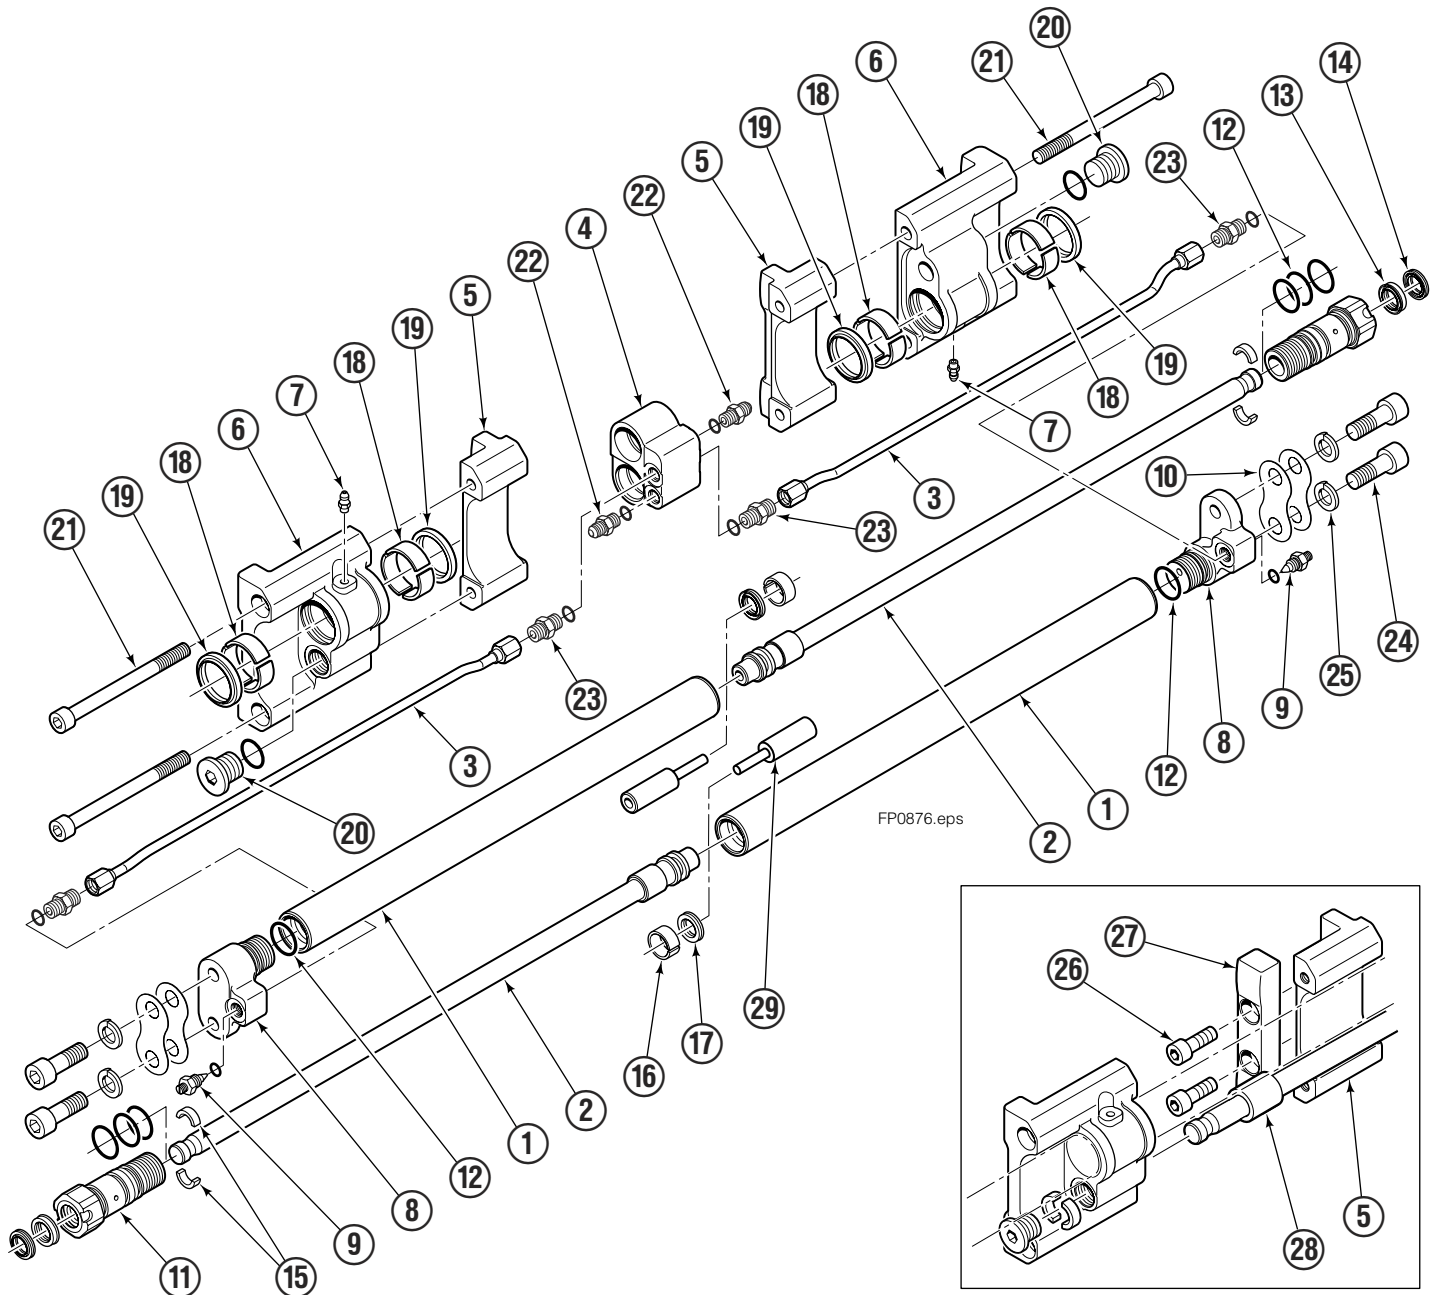

Fork Positioner Assembly

Sticker showing operating pressure,
phone numbers for service & parts.

Fork Positioner Assembly

Items that vary by width

65K			
ASSEMBLY PART NO.	REF. NO. 1 ★ CYLINDER SHELL QTY 2	REF. NO. 2 ★ CYLINDER ROD QTY 2	REF. NO. 3 TUBE QTY 2
6068614	6045839	6045841	6045850

REF	QTY	PART NO.	DESCRIPTION
		6056272	Common Parts Group
4	1	6043391	Manifold
5	2	6052301	Fork Carrier, Inner, 80/100/122 mm Fork
6	2	6042449	Fork Carrier, Outer
7	2	424115	Grease Fitting
8	2	6052709	Cylinder Head End
9	2	6042658	Restrictor Fitting
10	4	6039245	Shim
11	2	6039028	Cylinder Retainer
	2	6055787	Cylinder Retainer w/Seals (Items 12-14)
12	8	666183	O-Ring, Retainer OD ✘
13	2	6039179	Rod Seal, Retainer ✘
14	2	6039180	Rod Wiper, Retainer ✘
15	4	6042830	Half-Ring Keeper
16	2	6039172	Piston Wear Ring ✘
17	2	6047577	Piston Seal ✘
18	4	6039171	Bearing, Composite ✔
19	4	6043341	Wiper ✔
20	2	6043316	Rod Retainer Plug
21	4	768824	Capscrew, M10 x 120
22	2	6043332	Fitting, M10 to No.4 JIC ●
23	4	6042689	Fitting, M10 to EO-2 Tube
24	4	769572	Capscrew, M12 x 35 ■
25	4	684660	Lockwasher, M12 ■
26	4	—	Capscrew, M10 x 25
27	2	—	Spacer Bar
28	2	—	Rod Spacer
29	2	6055038	Piston Spacer

★ If cylinder shell or rod needs replacing due to bending damage, order complete Fork Positioner Assembly.

✘ Included in Cylinder Service Kit 6055389.

✔ Included in Composite Bearing Service Kit 6055390.

● Included in Fitting Group 6045440.

■ Included in Mounting Kit 6045442.

Reference: SK-8737.