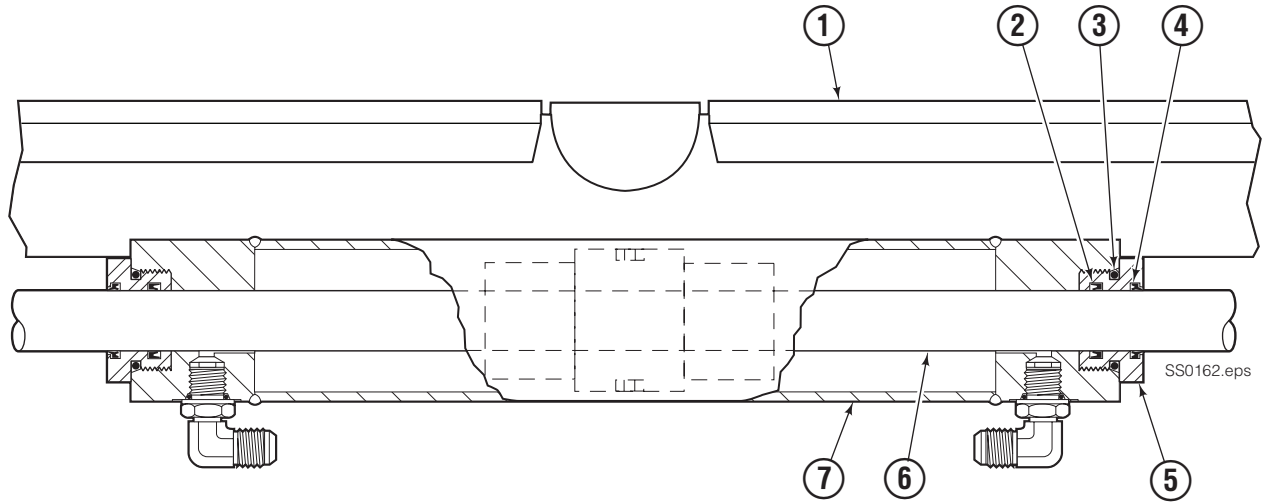

Cylinder Assembly

65K			
REF	QTY	PART NO.	DESCRIPTION
1	1	6062748	Cylinder Assembly
2	2	562132	● Rod Seal
3	2	415866	● O-Ring, 70 Duro
4	2	562131	● Rod Wiper Seal
5	2	218324	Retainer/Seal Carrier
6	-	■	Rod/Piston Assembly
7	-	■	Cylinder Shell
		219868	Rod Seal Service Kit

1. Included in Service Kit 219868.
   - Not serviceable - order new Cylinder Assembly.
2. Reference: S-22490.