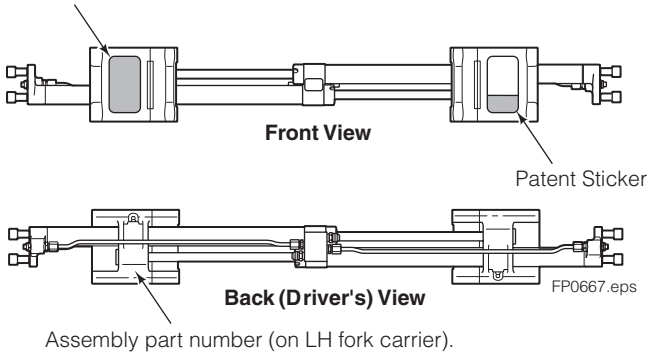

Fork Positioner Assembly

Sticker showing operating pressure,
phone numbers for service & parts.

Fork Positioner Assembly

Items that vary by width

65K			
ASSEMBLY PART NO.	REF. NO. 1 ★ CYLINDER SHELL QTY 2	REF. NO. 2 ★ CYLINDER ROD QTY 2	REF. NO. 3 TUBE QTY 2
6068614	6045839	6045841	6045850

REF	QTY	PART NO.	DESCRIPTION
		6056272	Common Parts Group
4	1	6043391	Manifold
5	2	6052301	Fork Carrier, Inner, 80/100/122 mm Fork
6	2	6042449	Fork Carrier, Outer
7	2	424115	Grease Fitting
8	2	6052709	Cylinder Head End
9	2	6042658	Restrictor Fitting
10	4	6039245	Shim
11	2	6039028	Cylinder Retainer
	2	6055787	Cylinder Retainer w/Seals (Items 12-14)
12	8	666183	O-Ring, Retainer OD ✘
13	2	6039179	Rod Seal, Retainer ✘
14	2	6039180	Rod Wiper, Retainer ✘
15	4	6042830	Half-Ring Keeper
16	2	6039172	Piston Wear Ring ✘
17	2	6047577	Piston Seal ✘
18	4	6039171	Bearing, Composite ✔
19	4	6043341	Wiper ✔
20	2	6043316	Rod Retainer Plug
21	4	768824	Capscrew, M10 x 120
22	2	6043332	Fitting, M10 to No.4 JIC ●
23	4	6042689	Fitting, M10 to EO-2 Tube
24	4	769572	Capscrew, M12 x 35 ■
25	4	684660	Lockwasher, M12 ■
26	4	—	Capscrew, M10 x 25
27	2	—	Spacer Bar
28	2	—	Rod Spacer
29	2	6055038	Piston Spacer

★ If cylinder shell or rod needs replacing due to bending damage, order complete Fork Positioner Assembly.

✘ Included in Cylinder Service Kit 6055389.

✔ Included in Composite Bearing Service Kit 6055390.

● Included in Fitting Group 6045440.

■ Included in Mounting Kit 6045442.

Reference: SK-8737.