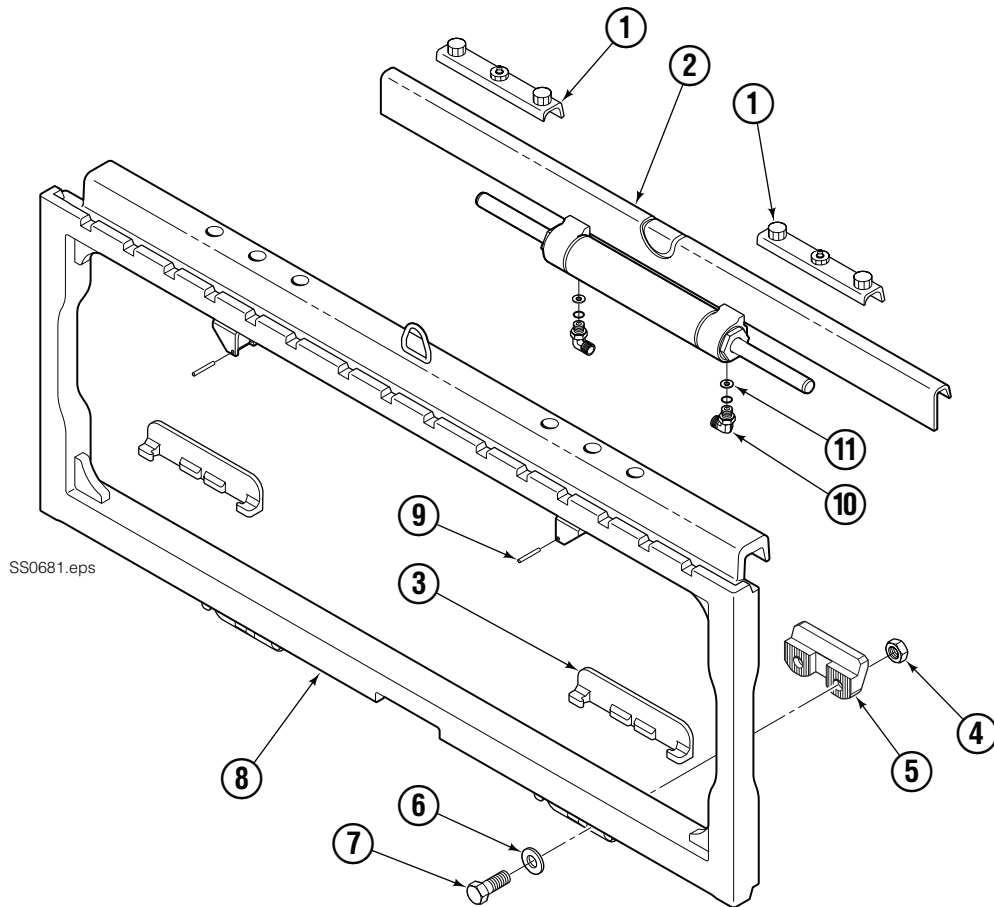

Items that vary by width

65K			
ASSEMBLY PART NO.	REF. NO. 1 ★ CYLINDER SHELL QTY 2	REF. NO. 2 ★ CYLINDER ROD QTY 2	REF. NO. 3 TUBE QTY 2
6068614	6045839	6045841	6045850

REF	QTY	PART NO.	DESCRIPTION
		6056272	Common Parts Group
4	1	6043391	Manifold
5	2	6052301	Fork Carrier, Inner, 80/100/122 mm Fork
6	2	6042449	Fork Carrier, Outer
7	2	424115	Grease Fitting
8	2	6052709	Cylinder Head End
9	2	6042658	Restrictor Fitting
10	4	6039245	Shim
11	2	6039028	Cylinder Retainer
	2	6055787	Cylinder Retainer w/Seals (Items 12-14)
12	8	666183	O-Ring, Retainer OD ✘
13	2	6039179	Rod Seal, Retainer ✘
14	2	6039180	Rod Wiper, Retainer ✘
15	4	6042830	Half-Ring Keeper
16	2	6039172	Piston Wear Ring ✘
17	2	6047577	Piston Seal ✘
18	4	6039171	Bearing, Composite ✔
19	4	6043341	Wiper ✔
20	2	6043316	Rod Retainer Plug
21	4	768824	Capscrew, M10 x 120
22	2	6043332	Fitting, M10 to No.4 JIC ●
23	4	6042689	Fitting, M10 to EO-2 Tube
24	4	769572	Capscrew, M12 x 35 ■
25	4	684660	Lockwasher, M12 ■
26	4	—	Capscrew, M10 x 25
27	2	—	Spacer Bar
28	2	—	Rod Spacer
29	2	6055038	Piston Spacer

★ If cylinder shell or rod needs replacing due to bending damage, order complete Fork Positioner Assembly.

✘ Included in Cylinder Service Kit 6055389.

✔ Included in Composite Bearing Service Kit 6055390.

● Included in Fitting Group 6045440.

■ Included in Mounting Kit 6045442.

Reference: SK-8737.

Sideshift Assembly

65K

REF	QTY	PART NO.	DESCRIPTION	REF	QTY	PART NO.	DESCRIPTION
1	2	6051249	Upper Bearing	7	4	752903	◆ Capscrew, M16 x 45
2	1	6062748	Cylinder ▲	8	1	6068613	Frame ●
3	2	6057162	Lower Bearing	9	2	7890	Roll Pin
4	4	678990	◆ Nut, M16	10	2	601676	■ Fitting, 6-6
5	2	204186	◆ Lower Hook	11	2	221733	▼ Restrictor Washer
6	4	667225	◆ Washer				