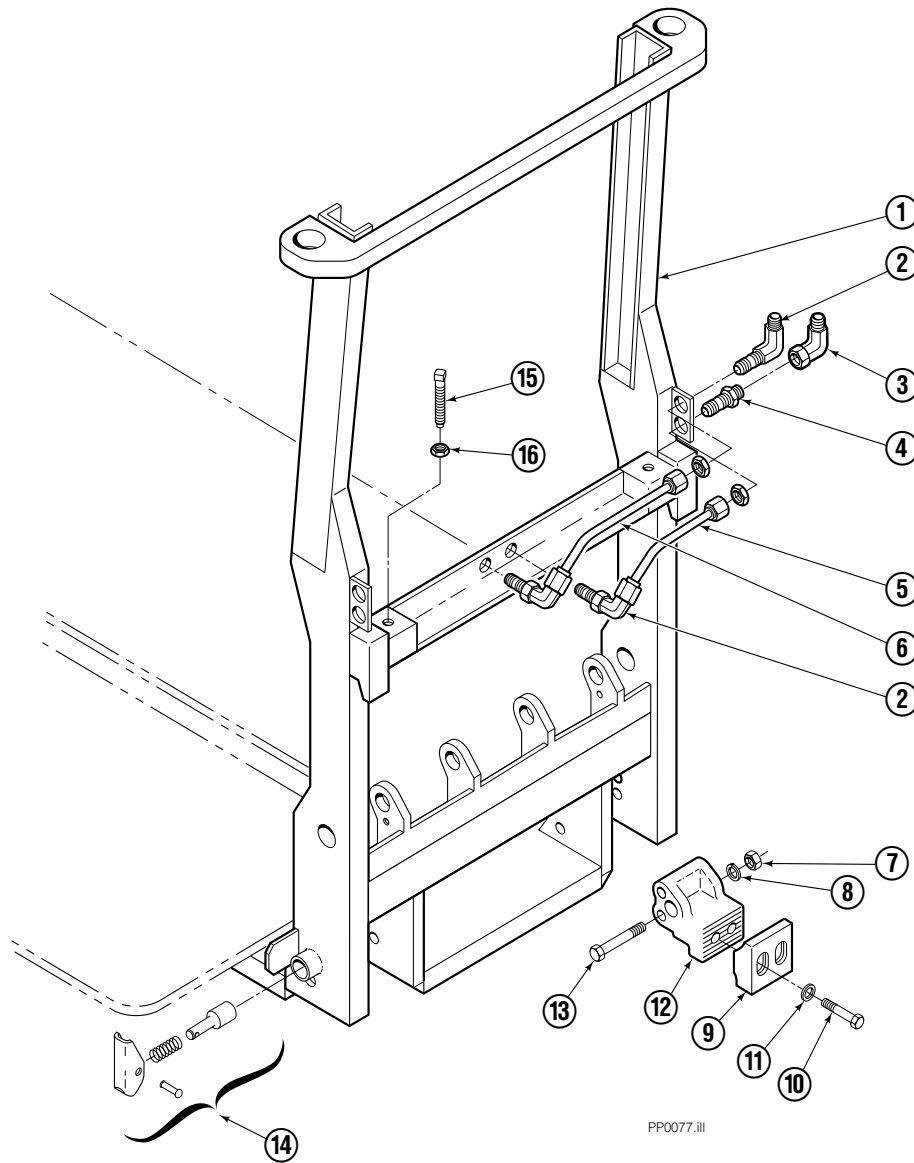

Decals

35E/45E Sheet-Sav

Decals

35E/45E QFM™ Sheet-Sav

Frame Group ITA II

35E/45E			
REF	QTY	PART NO.	DESCRIPTION
		204625	Frame Group with Platens
1	1	205019	Frame with Platens
2	1	2453	Fitting, 6-6
3	3	2680	Fitting, 6-6
4	1	2375	Fitting, 6-6
5	1	683186	Tube
6	1	683187	Tube
7	2	763025	Nut
8	2	681473	Lockwasher
9	2	676280	Hook
10	4	768554	Capscrew
11	4	667910	Washer
12	2	683188	Pivot Hook
13	2	768837	Capscrew
14	2	683189	Pin Assembly
15	2	204938	Setscrew
16	2	5930	Nut

■ See Valve page for parts breakdown.

Valve Load Push

35E/45E			
REF	QTY	PART NO.	DESCRIPTION
		688384	Valve Assembly
1	1	688385	Body
2	1	687224	Relief Valve
3	2	663694	Fitting, 3

Faceplate Group Push

REF	QTY	PART NO.	DESCRIPTION
		205057	Faceplate Group 40"x40" ■
1	1	204636	Faceplate 40"x40" ■