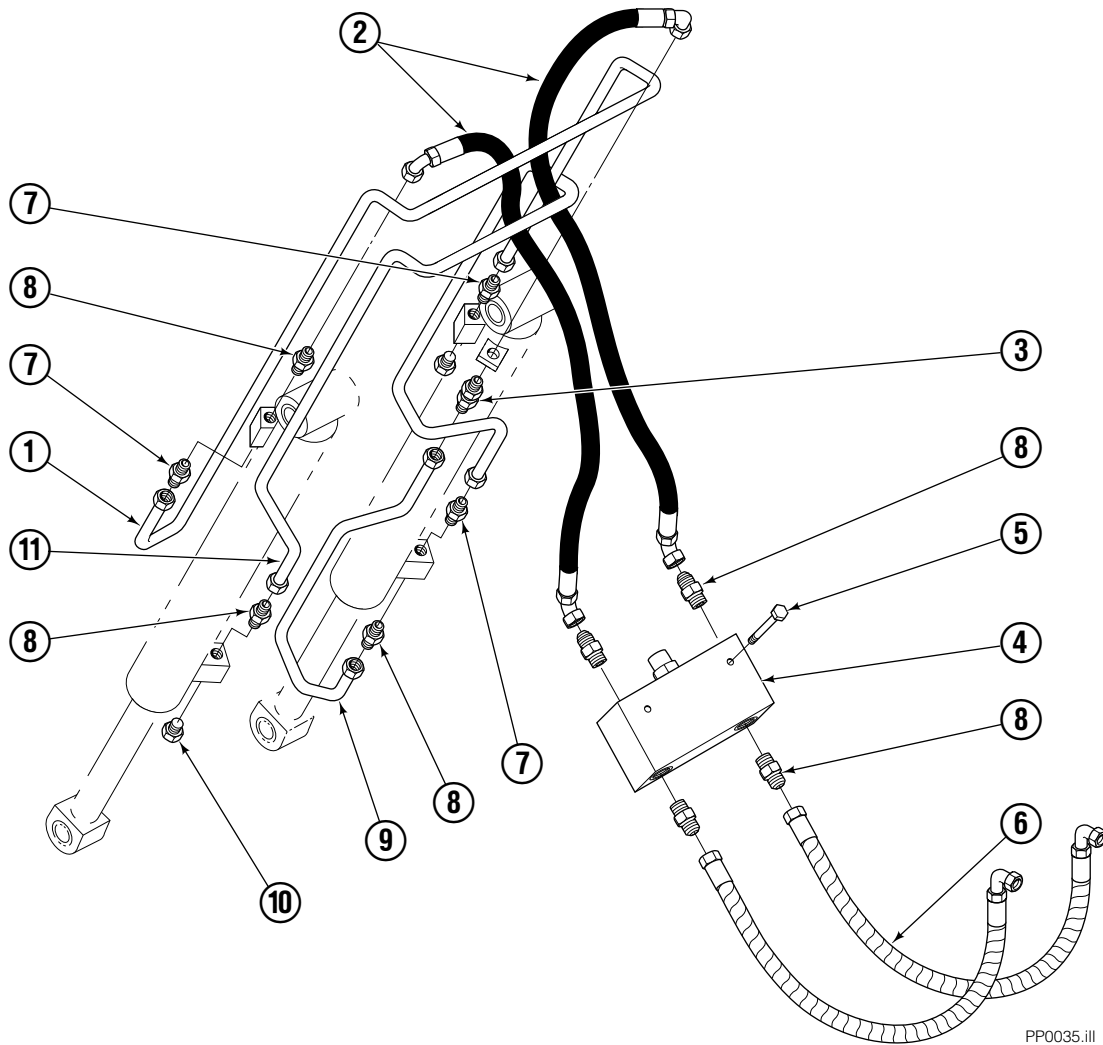

Decals

35E/45E Sheet-Sav

Decals

35E/45E QFM™ Sheet-Sav

Frame Group ITA II

35E/45E			
REF	QTY	PART NO.	DESCRIPTION
		204625	Frame Group with Platens
1	1	205019	Frame with Platens
2	1	2453	Fitting, 6-6
3	3	2680	Fitting, 6-6
4	1	2375	Fitting, 6-6
5	1	683186	Tube
6	1	683187	Tube
7	2	763025	Nut
8	2	681473	Lockwasher
9	2	676280	Hook
10	4	768554	Capscrew
11	4	667910	Washer
12	2	683188	Pivot Hook
13	2	768837	Capscrew
14	2	683189	Pin Assembly
15	2	204938	Setscrew
16	2	5930	Nut

- Quantity as required.
- Included in Bushing Service Kit 205075.

Cylinder

REF	QTY	PART NO.	DESCRIPTION
		582635	Cylinder Assembly
1	1	---	Spacer
2	1	562552	Seal ■
3	1	7348	Snap Ring
4	1	562334	Piston
5	1	562716	Shell
6	1	558626	Rod
7	1	559705	Seal ■
8	1	2785	O-Ring ■
9	1	615128	Back-Up Ring ■
10	1	559696	Retainer
11	1	636853	Wiper ■
12	4	559697	Bearing
13	1	559698	Spacer
14	1	678019	Nut
15	1	671047	Seal Loader Kit ■

■ Included in Service Kit 562338.

Ref: S-3424

Hydraulic Group

PP0035.ill

35E/45E			
REF	QTY	PART NO.	DESCRIPTION
		688382	Hydraulic Group ITA II
1	1	200649	Tube
2	2	683173	Hose
3	1	2375	Fitting, 6-6
4	1	688384	■ Valve
5	2	765329	Capscrew, M8x1.25x20-8.8
6	2	685980	Hose ITA II
7	4	605235	Fitting 5-6
8	6	604511	Fitting, 6-6
9	1	200647	Tube
10	2	604510	Plug, 6
11	1	200648	Tube

■ See Valve page for parts breakdown.

Valve Load Push

35E/45E			
REF	QTY	PART NO.	DESCRIPTION
		688384	Valve Assembly
1	1	688385	Body
2	1	687224	Relief Valve
3	2	663694	Fitting, 3

Faceplate Group Push

REF	QTY	PART NO.	DESCRIPTION
		205057	Faceplate Group 40"x40" ■
1	1	204636	Faceplate 40"x40" ■