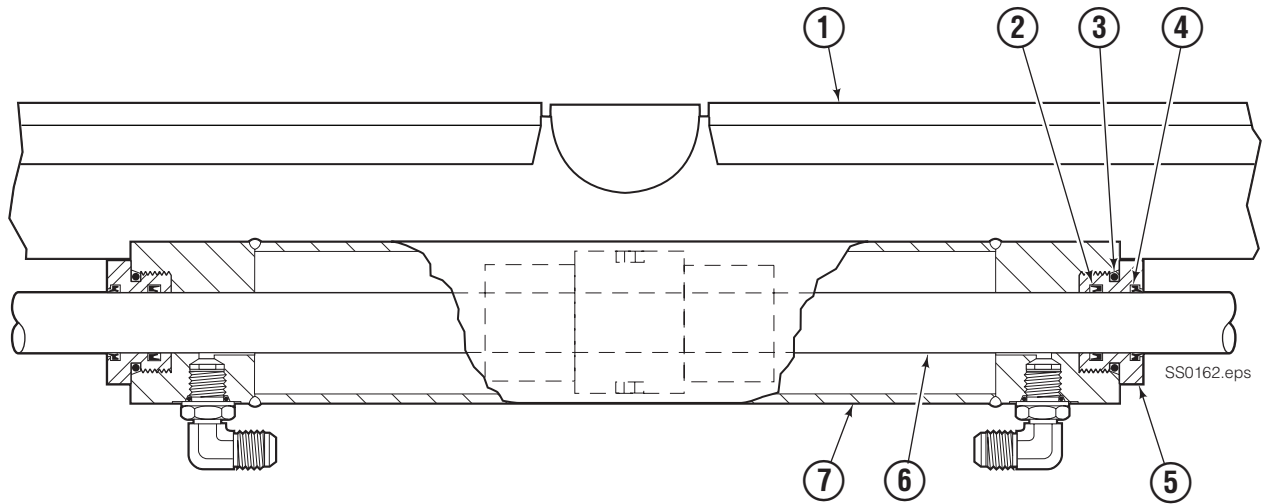

Cylinder Assembly

65F			
REF	QTY	PART NO.	DESCRIPTION
1	1	6061497	Cylinder Assembly
2	2	562132	● Rod Seal
3	2	415866	● O-Ring, 70 Duro
4	2	562131	● Rod Wiper Seal
5	2	218324	Retainer/Seal Carrier
6	-	■	Rod/Piston Assembly
7	-	■	Cylinder Shell
		219868	Rod Seal Service Kit

● Included in Service Kit 219868.

■ Not serviceable – order new Cylinder Assembly.

Reference: S-22490.