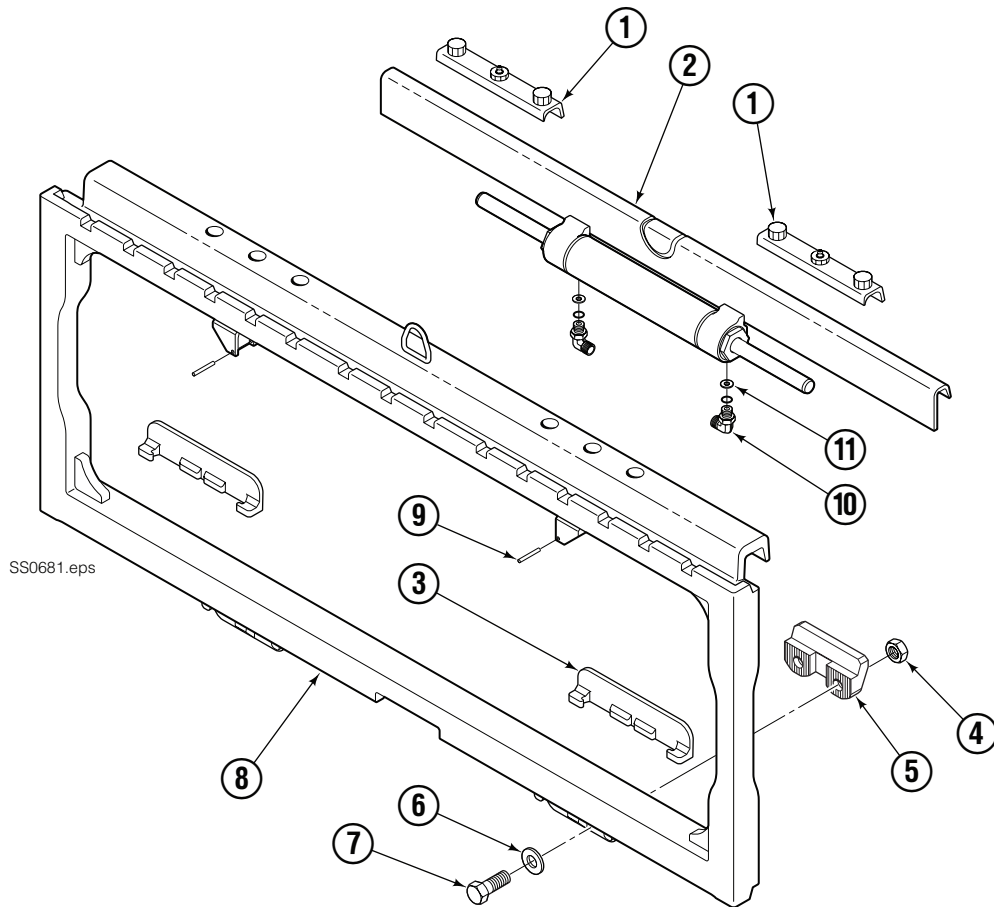

Internet: www.cascorp.com

Recommended Spare Parts List

F-Series Sideshifter 65F-SSS-B053 R2				
PART NUMBER	DESCRIPTION	ATTACHMENTS SERVICED		
		1-5	6-19	20-50
	BASE UNIT and MOUNTING			
6051249	Upper Bearing	8	16	32
6057162	Lower Bearing	6	12	24
204186	Lower Hook	0	2	4
752903	Capscrew	0	4	8
678990	Nut	0	4	8
667225	Washer	0	4	8
	CYLINDER			
■	Cylinder	0	0	1
219868	Cylinder Service Kit	1	2	4

Sideshift Assembly

65F							
REF	QTY	PART NO.	DESCRIPTION	REF	QTY	PART NO.	DESCRIPTION
1	2	6051249	Upper Bearing	7	4	752903	◆ Capscrew, M16 x 45
2	1	6061497	Cylinder ▲	8	1	6061435	Frame ●
3	2	6057162	Lower Bearing	9	2	7890	Roll Pin
4	4	678990	◆ Nut, M16	10	2	601676	■ Fitting, 6-6
5	2	204186	◆ Lower Hook	11	2	221733	▼ Restrictor Washer
6	4	667225	◆ Washer				