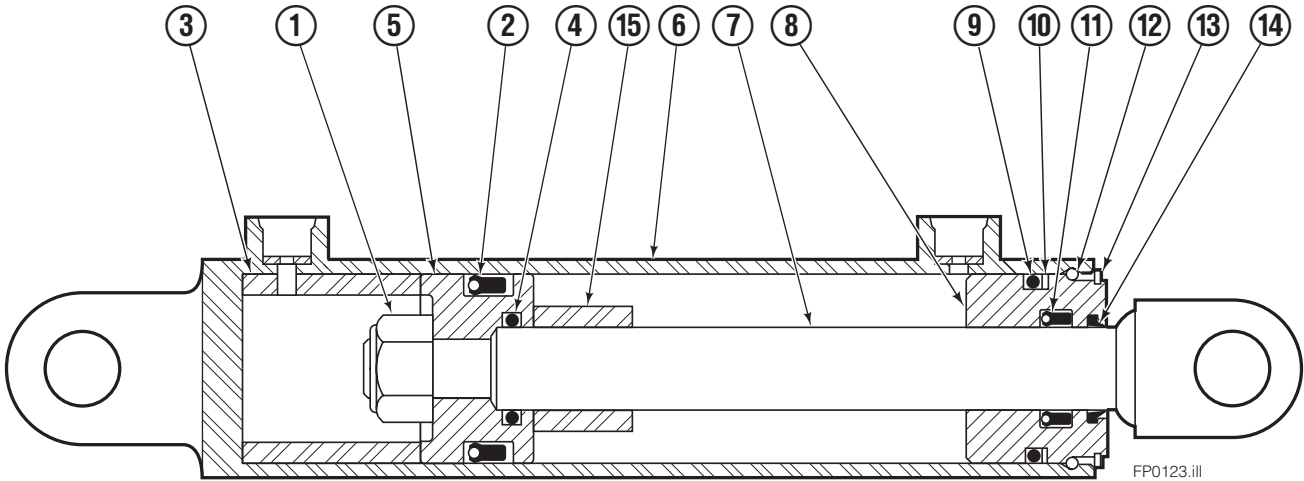

Sideshift Assembly

150D							
REF	QTY	PART NO.	DESCRIPTION	REF	QTY	PART NO.	DESCRIPTION
		6106118	Sideshifter Assembly	9	1	686215	▲ Clevis Pin
1	4	7403	Grease Fitting	10	4	752903	● Capscrew, M16 x 45
2	4	672018	Bearing Segment	11	4	667225	● Washer
3	1	686240	Anchor Bracket	12	3	208350	Lower Bearing
4	2	601676	▲ Fitting, 6-6	13	2	6004779	● Lower Hook
5	1	206554	Faceplate ■	14	1	686214	▲ Clevis Pin
6	1	686243	Cylinder ◆	15	2	6024818	▲ Restrictor Washer
7	4	678990	● Nut, M16			672022	Service Kit - items 1 & 2
8	2	686217	▲ Cotter Pin			675856	Service Kit - item 12

■ If the Faceplate needs replacing your best value is to order the complete Sideshift Assembly.

◆ See Cylinder page for parts breakdown.

Reference: S-3414, S-3421, S-3430.

▲ Included in Common Parts Group 6100729.

● Included in Lower Hook Group 6106298.

Sideshift Cylinder

FP0123.iii

REF	QTY	PART NO.	DESCRIPTION
		686243	Cylinder Assembly
1	1	561012	Nut
2	1	662457	◆ Seal
3	1	—	Spacer – Head
4	1	2718	◆ O-Ring
5	1	561427	Piston
6	1	6112525	Shell
7	1	6112526	Rod
8	1	561428	Retainer
9	1	2791	◆ O-Ring
10	1	615134	◆ Back-Up Ring
11	1	662449	◆ Seal
12	1	561429	Retaining Ring
13	1	7215	Snap Ring
14	1	626468	◆ Wiper
15	1	—	Spacer – Rod (S-5249)
		561430	Service Kit