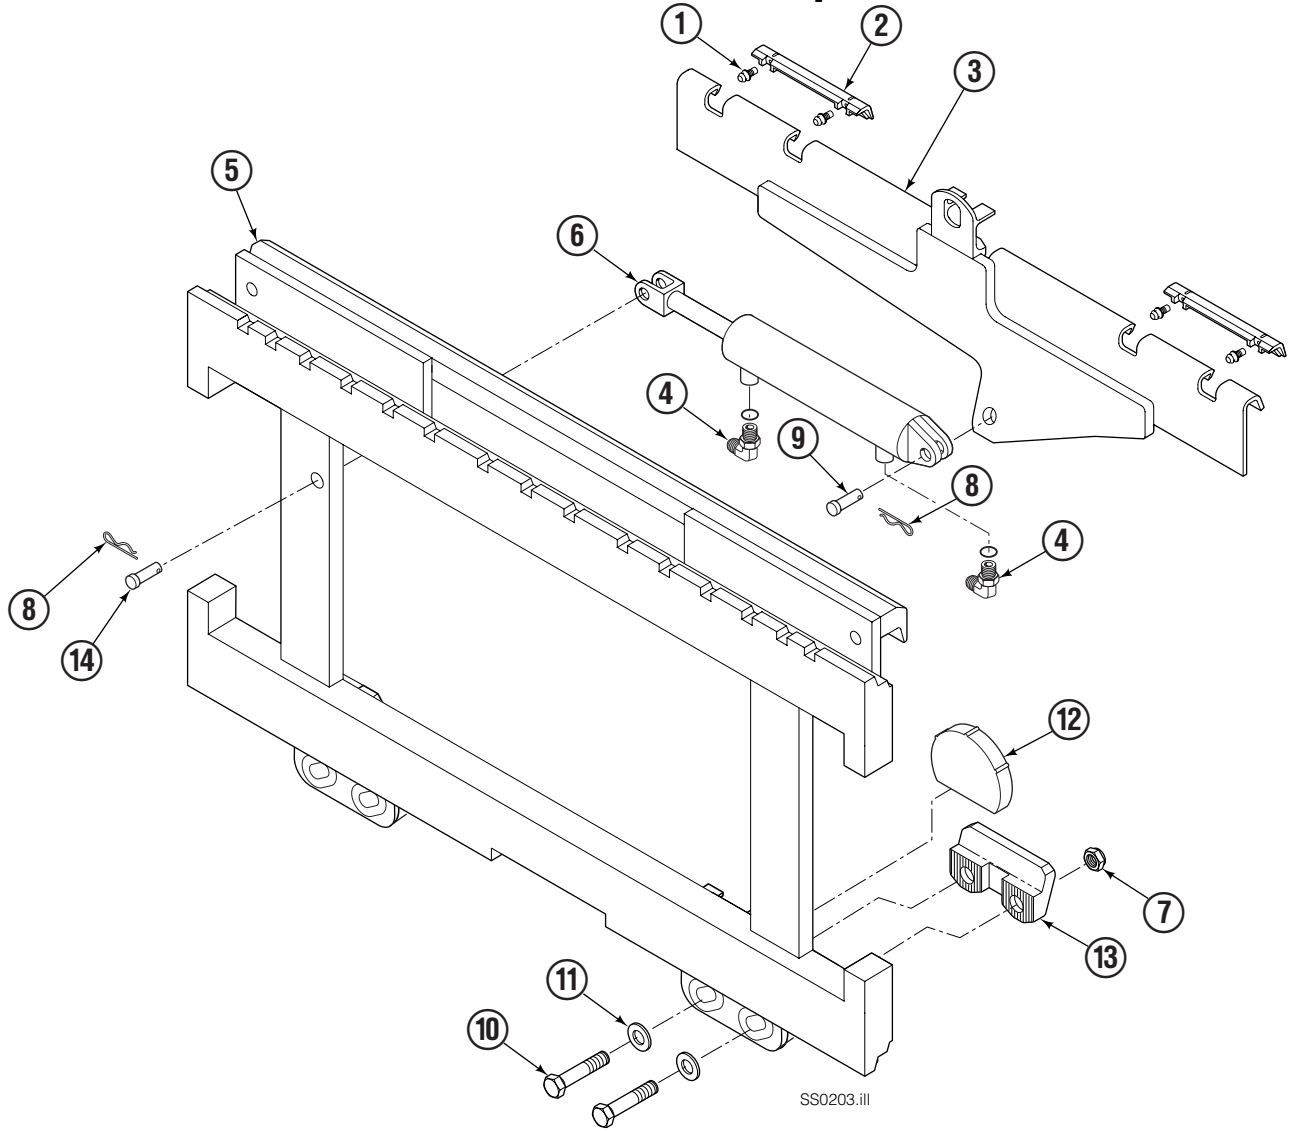

Sideshifter Group

120D

| REF | QTY | PART NO. | DESCRIPTION |
|-----|-----|----------|----------------------|
| | | 220674 | Sideshifter Assembly |
| 1 | 4 | 7403 | Grease Fitting |
| 2 | 2 | 672018 | Bearing Segment |
| 3 | 1 | 216362 | Anchor Bracket |
| 4 | 2 | 601676 | Fitting, 6-6 |
| 5 | 1 | 216511 | Faceplate ■ |
| 6 | 1 | 676649 | Cylinder Assembly ▲ |
| 7 | 4 | 678990 | Nut |
| 8 | 2 | 672726 | Cotter Pin |
| 9 | 1 | 678528 | Clevis Pin |
| 10 | 4 | 752903 | Capscrew |
| 11 | 4 | 667225 | Washer |
| 12 | 2 | 208350 | Lower Bearing |
| 13 | 2 | 204186 | Lower Hook |
| 14 | 1 | 678528 | Clevis Pin |

■ If the Faceplate needs replacing, your best value is to order the complete Sideshifter Assembly.

▲ See Cylinder page for parts breakdown.

Sideshift Cylinder

FP0029.ill

| REF | QTY | PART NO. | DESCRIPTION |
|------|-----|----------|-----------------------|
| | | 676649 | Cylinder Assembly |
| 1 | 1 | 553717 | Nut |
| ■ 2 | 1 | 662456 | Seal |
| 3 | 1 | 553527 | Piston |
| ■ 4 | 1 | 636852 | Wiper |
| ■ 5 | 1 | 649817 | Back-up Ring |
| 6 | 1 | 564226 | Washer (orifice .085) |
| 7 | 1 | 676776 | Shell |
| 8 | 1 | 553530 | Rod |
| ■ 9 | 1 | 2789 | O-Ring |
| ■ 10 | 1 | 615132 | Back-up Ring |
| 11 | 1 | 553528 | Retainer |
| 12 | 1 | 553688 | Retaining Ring |
| 13 | 1 | 7211 | Snap Ring |
| ■ 14 | 1 | 662447 | Seal |
| | | 553866 | Service Kit |