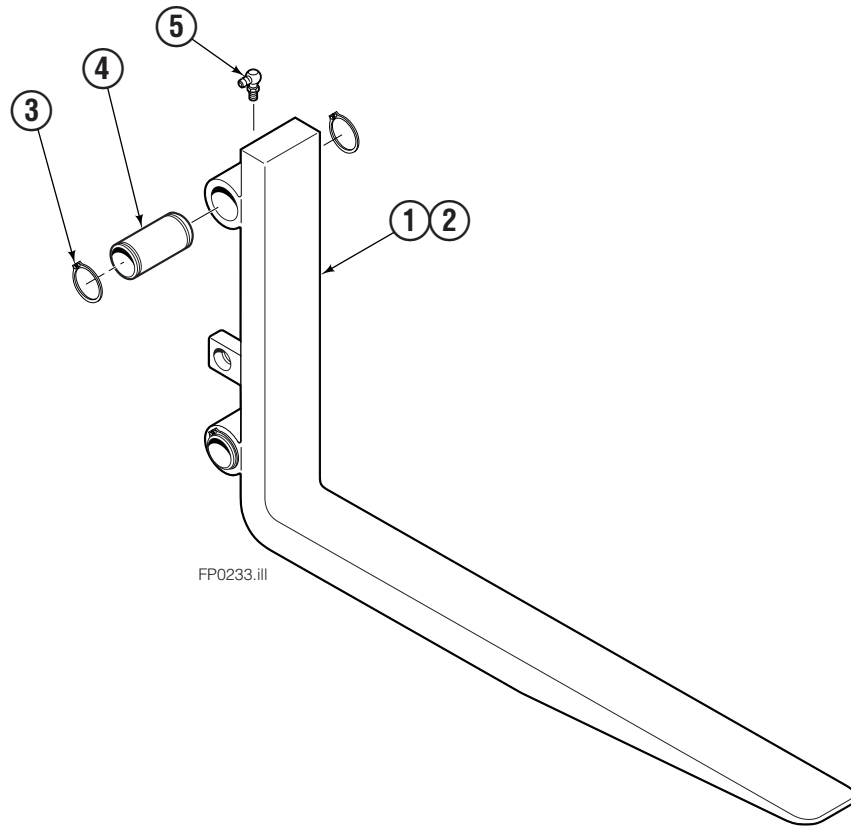

Fork Group

REF	QTY	PART NO.	DESCRIPTION
		214520	Fork Group
1	1	829037	Fork – LH
2	1	829031	Fork – RH
3	8	7205	Retaining Ring
4	4	825084	Bushing
5	4	7403	Grease Fitting