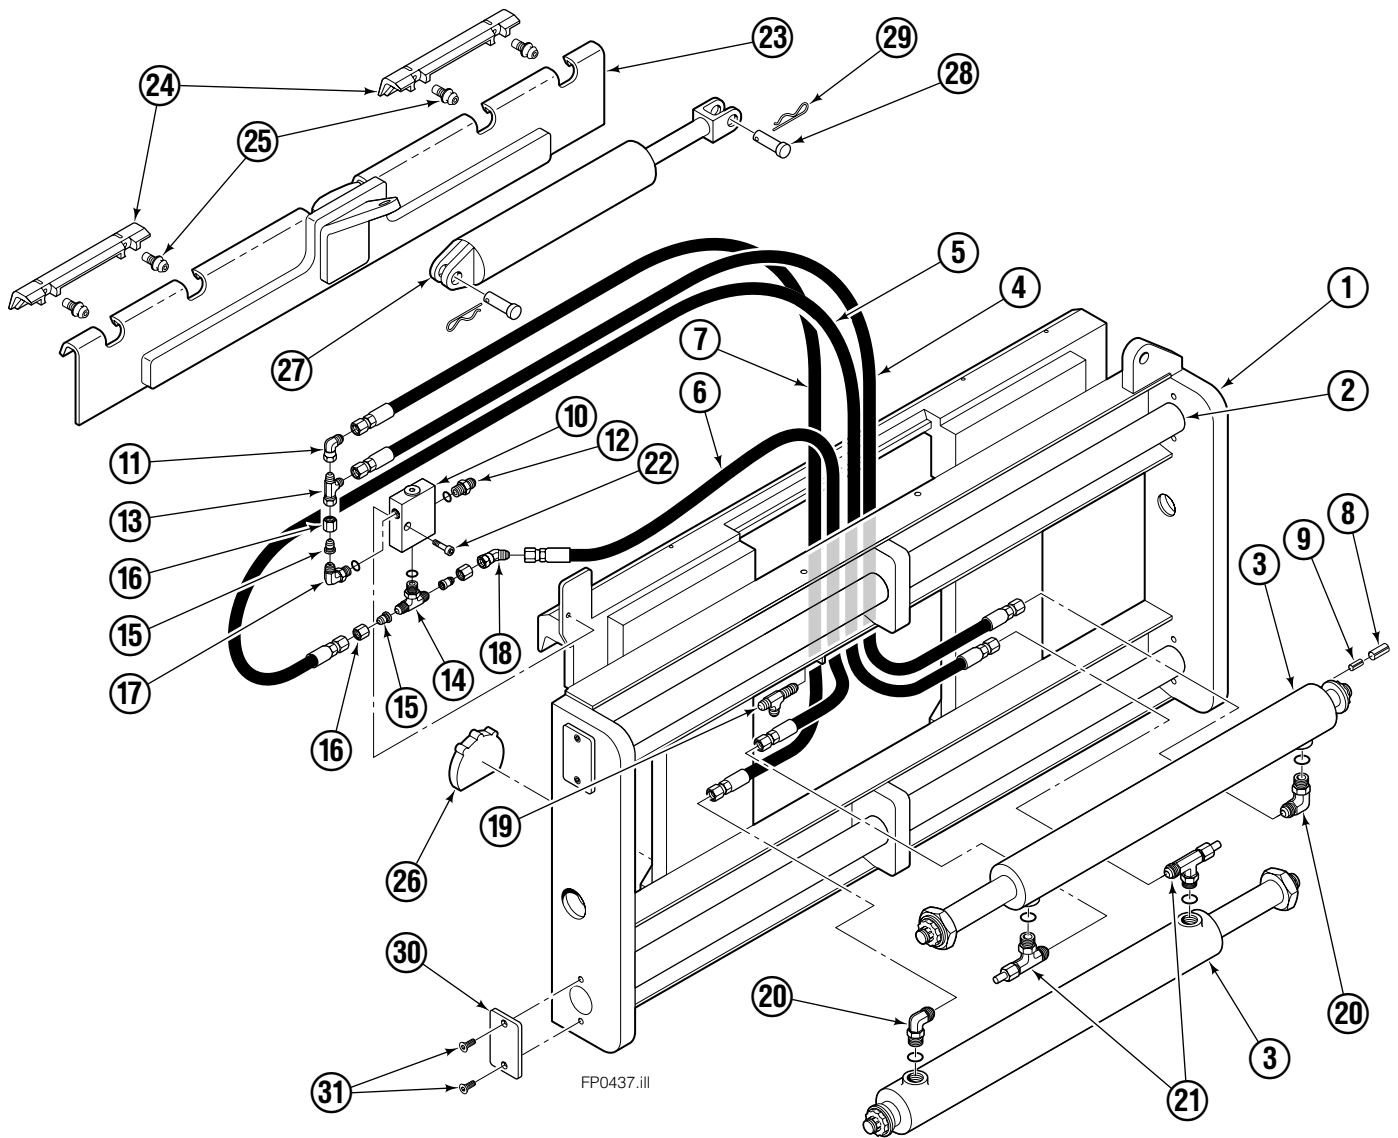

Frame Group

FP0437.iii

55C

REF	QTY	PART NO.	DESCRIPTION	REF	QTY	PART NO.	DESCRIPTION
		398019	Frame Group	15	3	2671	Reducer, 8-6
		384602	Hose Group (items 4-6)	16	3	2618	Nut
		382853	Hydraulic Group (items 10-22)	17	1	601250	Fitting, 8-8
1	1	382790	Frame	18	1	605230	Fitting, 6-6
2	2	829045	Shaft	19	1	647986	Fitting, 6-6
3	2	829019	Cylinder ◆	20	2	601676	Fitting, 6-6
4	1	675954	Hose, 28 in.	21	2	617487	Restrictor ■
5	1	209522	Hose, 45 in.	22	1	607057	Capscrew, .312 x 1.25
6	1	201256	Hose, 21 in.	23	1	382788	Anchor Bracket
7	1	209522	Hose, 45 in.	24	2	672018	Upper Bearing
8	2	7962	Roll Pin	25	4	7403	Grease Fitting
9	2	7861	Roll Pin	26	2	676650	Lower Bearing
10	1	626307	Valve ●	27	1	675548	Cylinder ◆
11	1	2680	Fitting, 6-6	28	2	678525	Clevis Pin
12	1	611288	Fitting, 6-8	29	2	672726	Cotter Pin
13	1	611329	Fitting, 6-6	30	4	826150	Cover ★
14	1	601249	Fitting, 8-8	31	8	4751	Capscrew, .375 x 1.00 ★

◆ See Cylinder page for parts breakdown.

● See Valve page for parts breakdown.

■ See Restrictor page for parts breakdown.

★ Included in Retainer Group 214507.

Reference: Hydraulic Group 384184, Sideshift Group 382854.