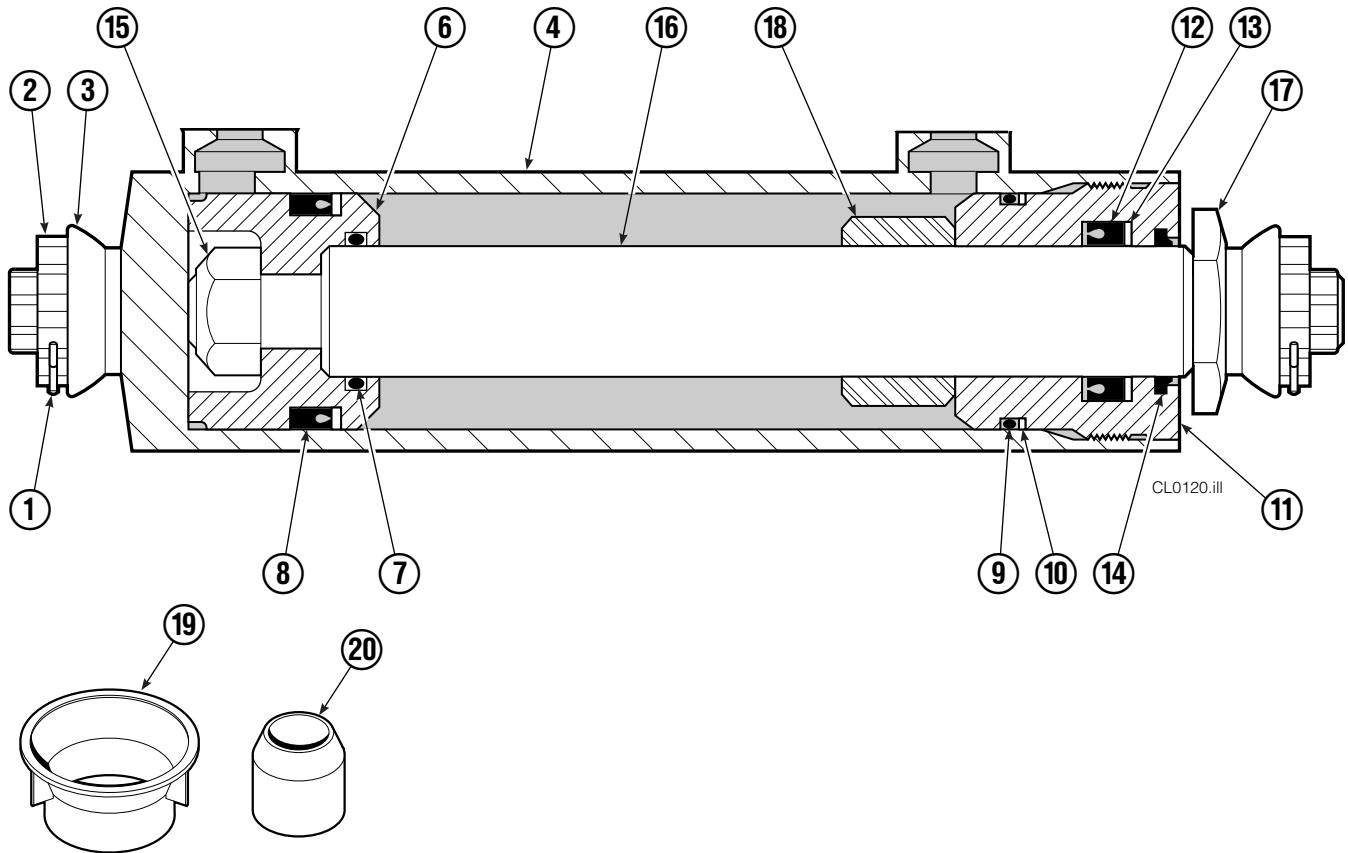

## 55C

REF	QTY	PART NO.	DESCRIPTION	REF	QTY	PART NO.	DESCRIPTION
		398019	Frame Group	15	3	2671	Reducer, 8-6
		384602	Hose Group (items 4-6)	16	3	2618	Nut
		382853	Hydraulic Group (items 10-22)	17	1	601250	Fitting, 8-8
1	1	382790	Frame	18	1	605230	Fitting, 6-6
2	2	829045	Shaft	19	1	647986	Fitting, 6-6
3	2	829019	Cylinder ◆	20	2	601676	Fitting, 6-6
4	1	675954	Hose, 28 in.	21	2	617487	Restrictor ■
5	1	209522	Hose, 45 in.	22	1	607057	Capscrew, .312 x 1.25
6	1	201256	Hose, 21 in.	23	1	382788	Anchor Bracket
7	1	209522	Hose, 45 in.	24	2	672018	Upper Bearing
8	2	7962	Roll Pin	25	4	7403	Grease Fitting
9	2	7861	Roll Pin	26	2	676650	Lower Bearing
10	1	626307	Valve ●	27	1	675548	Cylinder ◆
11	1	2680	Fitting, 6-6	28	2	678525	Clevis Pin
12	1	611288	Fitting, 6-8	29	2	672726	Cotter Pin
13	1	611329	Fitting, 6-6	30	4	826150	Cover ★
14	1	601249	Fitting, 8-8	31	8	4751	Capscrew, .375 x 1.00 ★

# Cylinder

55C			
REF	QTY	PART NO.	DESCRIPTION
		829019	Cylinder Assembly
1	2	■ 6510	Cotter Pin
2	2	■ 667624	Nut Retainer
3	2	■ 667625	Nut
4	1	829354	Shell
6	1	558200	Piston
7	1	✕ 2716	O-Ring
8	1	✕ 662452	Seal
9	1	✕ 2785	O-Ring
10	1	✕ 615128	Back-Up Ring
11	1	563906	Retainer
12	1	✕ 662448	Seal
13	1	✕ 638243	Nylon Ring
14	1	✕ 636853	Wiper
15	1	667623	Nut
16	1	829110	Rod
17	1	667626	Washer
18	1	829060	Spacer
19	1	✕ 671047	Seal Loader, Piston
20	1	✕ 671051	Seal Loader, Retainer
		668021	Service Kit