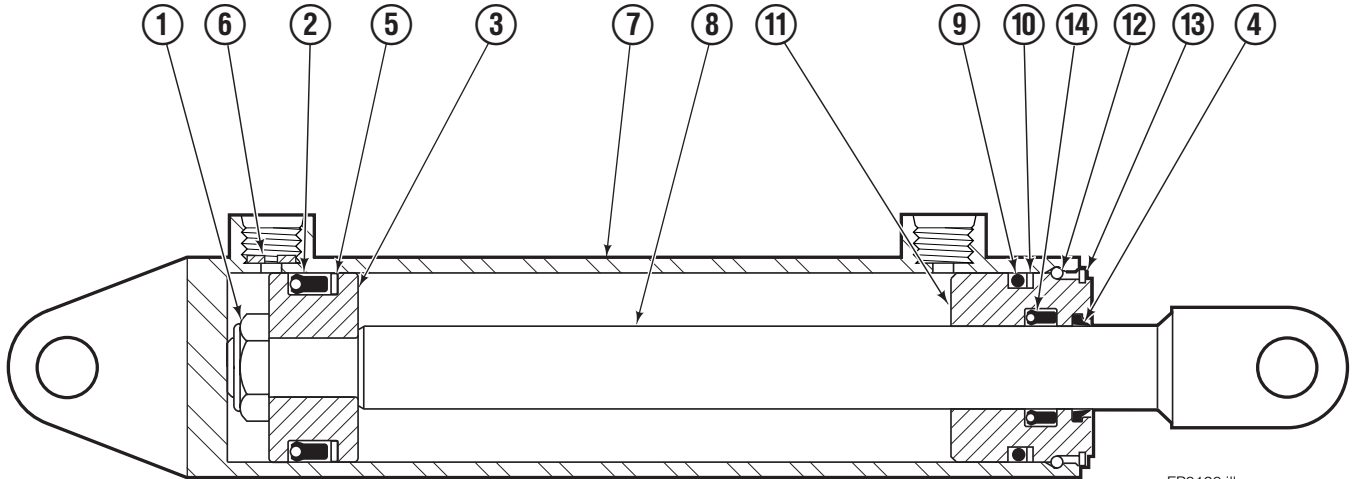

Sideshift Cylinder ITA Class III

FP0126.ill

55E			
REF	QTY	PART NO.	DESCRIPTION
		675548	Cylinder Assembly
1	1	553857	Nut
■ 2	1	662452	Seal
3	1	553501	Piston
■ 4	1	636851	Wiper
■ 5	1	638247	Back-up Ring
6	1	675550	Washer (orifice .085 in.)
7	1	675549	Shell
8	1	553449	Rod
■ 9	1	2785	O-Ring
■ 10	1	615128	Back-up Ring
11	1	553500	Retainer
12	1	553856	Retaining Ring
13	1	7202	Snap Ring
■ 14	1	641835	Seal
		553861	Service Kit

■ Included in Service Kit 553861.