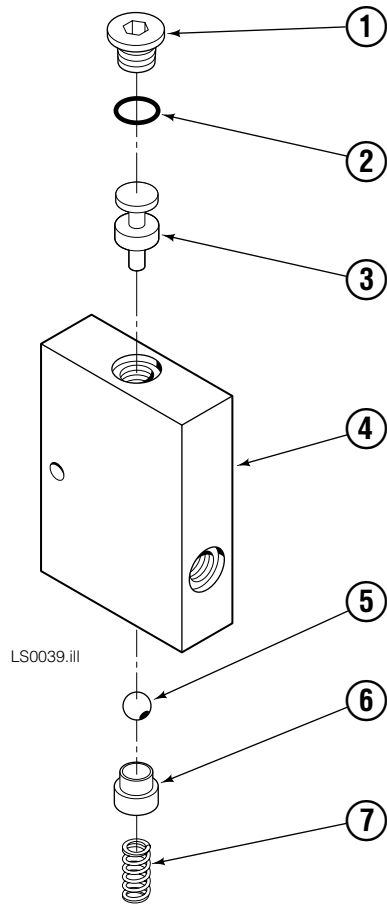

## 55C

REF	QTY	PART NO.	DESCRIPTION	REF	QTY	PART NO.	DESCRIPTION
		398019	Frame Group	15	3	2671	Reducer, 8-6
		384602	Hose Group (items 4-6)	16	3	2618	Nut
		382853	Hydraulic Group (items 10-22)	17	1	601250	Fitting, 8-8
1	1	382790	Frame	18	1	605230	Fitting, 6-6
2	2	829045	Shaft	19	1	647986	Fitting, 6-6
3	2	829019	Cylinder ◆	20	2	601676	Fitting, 6-6
4	1	675954	Hose, 28 in.	21	2	617487	Restrictor ■
5	1	209522	Hose, 45 in.	22	1	607057	Capscrew, .312 x 1.25
6	1	201256	Hose, 21 in.	23	1	382788	Anchor Bracket
7	1	209522	Hose, 45 in.	24	2	672018	Upper Bearing
8	2	7962	Roll Pin	25	4	7403	Grease Fitting
9	2	7861	Roll Pin	26	2	676650	Lower Bearing
10	1	626307	Valve ●	27	1	675548	Cylinder ◆
11	1	2680	Fitting, 6-6	28	2	678525	Clevis Pin
12	1	611288	Fitting, 6-8	29	2	672726	Cotter Pin
13	1	611329	Fitting, 6-6	30	4	826150	Cover ★
14	1	601249	Fitting, 8-8	31	8	4751	Capscrew, .375 x 1.00 ★

◆ See Cylinder page for parts breakdown.

● See Valve page for parts breakdown.

■ See Restrictor page for parts breakdown.

★ Included in Retainer Group 214507.

Reference: Hydraulic Group 384184, Sideshift Group 382854.

# Cylinder

55C			
REF	QTY	PART NO.	DESCRIPTION
		829019	Cylinder Assembly
1	2	■ 6510	Cotter Pin
2	2	■ 667624	Nut Retainer
3	2	■ 667625	Nut
4	1	829354	Shell
6	1	558200	Piston
7	1	✕ 2716	O-Ring
8	1	✕ 662452	Seal
9	1	✕ 2785	O-Ring
10	1	✕ 615128	Back-Up Ring
11	1	563906	Retainer
12	1	✕ 662448	Seal
13	1	✕ 638243	Nylon Ring
14	1	✕ 636853	Wiper
15	1	667623	Nut
16	1	829110	Rod
17	1	667626	Washer
18	1	829060	Spacer
19	1	✕ 671047	Seal Loader, Piston
20	1	✕ 671051	Seal Loader, Retainer
		668021	Service Kit

# Check Valve

REF	QTY	PART NO.	DESCRIPTION
		626307	Check Valve Assembly
1	1	609453	Plug
2	1	5842	O-Ring
3	1	639862	Plunger
4	1	626311	Valve Body
5	1	7017	Ball
6	1	647277	Guide
7	1	631808	Spring