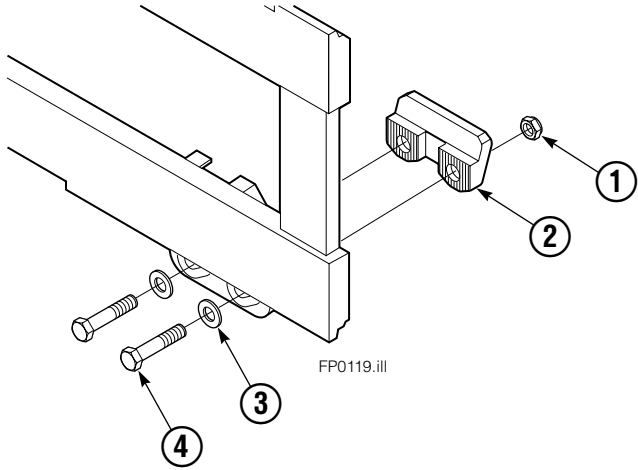

Mounting Group

REF	QTY	PART NO.	DESCRIPTION
		677280	Mounting Group
1	2	553857	Nut
2	1	677160	Lower Hook
3	2	667225	Washer
4	2	638601	Capscrew