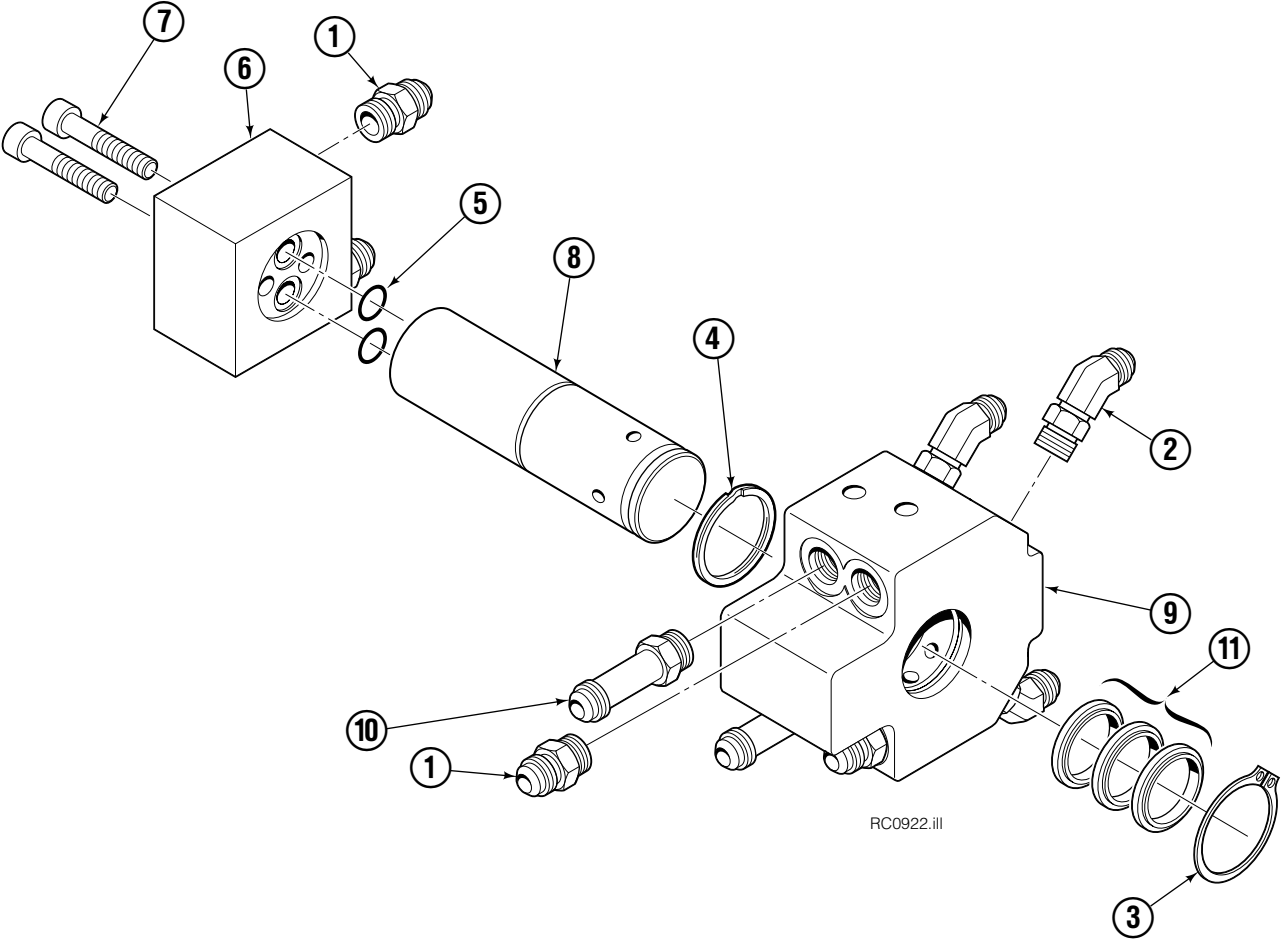

Common Components Group

RC0126.ill

77F			
REF	QTY	PART NO.	DESCRIPTION
		680637	Components Group
1	8	660200	Shim
2	24	4466	Capscrew, 3/8 NC x .50 GR8
3	8	674828	Retainer
4	8	680651	Pin
5	8	673385	Drive Pin
6	4	674830	Retainer
7	4	675022	Pin
8	4	681673	Spacer
9	16	673379	Shim
10	4	675086	Drive Pin

Hosing Group

REF	QTY	PART NO.	DESCRIPTION
		223429	Hosing Group
1	4	680239	Hose, 63.75 in.
2	1	222681	Revolving Connection ▲
3	4	680238	Hose, 58.75 in.
4	2	227962	Eye Pin
5	2	4751	Capscrew, .375 x 1.00
6	4	680114	Insert
7	4	673417	Segment

▲ See Revolving Connection page for parts breakdown.
Reference: Common Parts Group 223430-R2.

Revolving Connection

RC0922.iii

REF	QTY	PART NO.	DESCRIPTION
		222681	Revolving Connection
1	4	604511	Fitting, 6-6
2	4	611302	Fitting, 6-6
3	1	3138	Snap Ring
4	1	7341	Snap Ring
5	2	564448	O-Ring
6	1	222684	End Block
7	2	768798	Capscrew, M8 x 40
8	1	222674	Shaft
9	1	222671	Body
10	2	605743	Fitting Adapter
11	3	214649	Seal
		222694	Service Kit