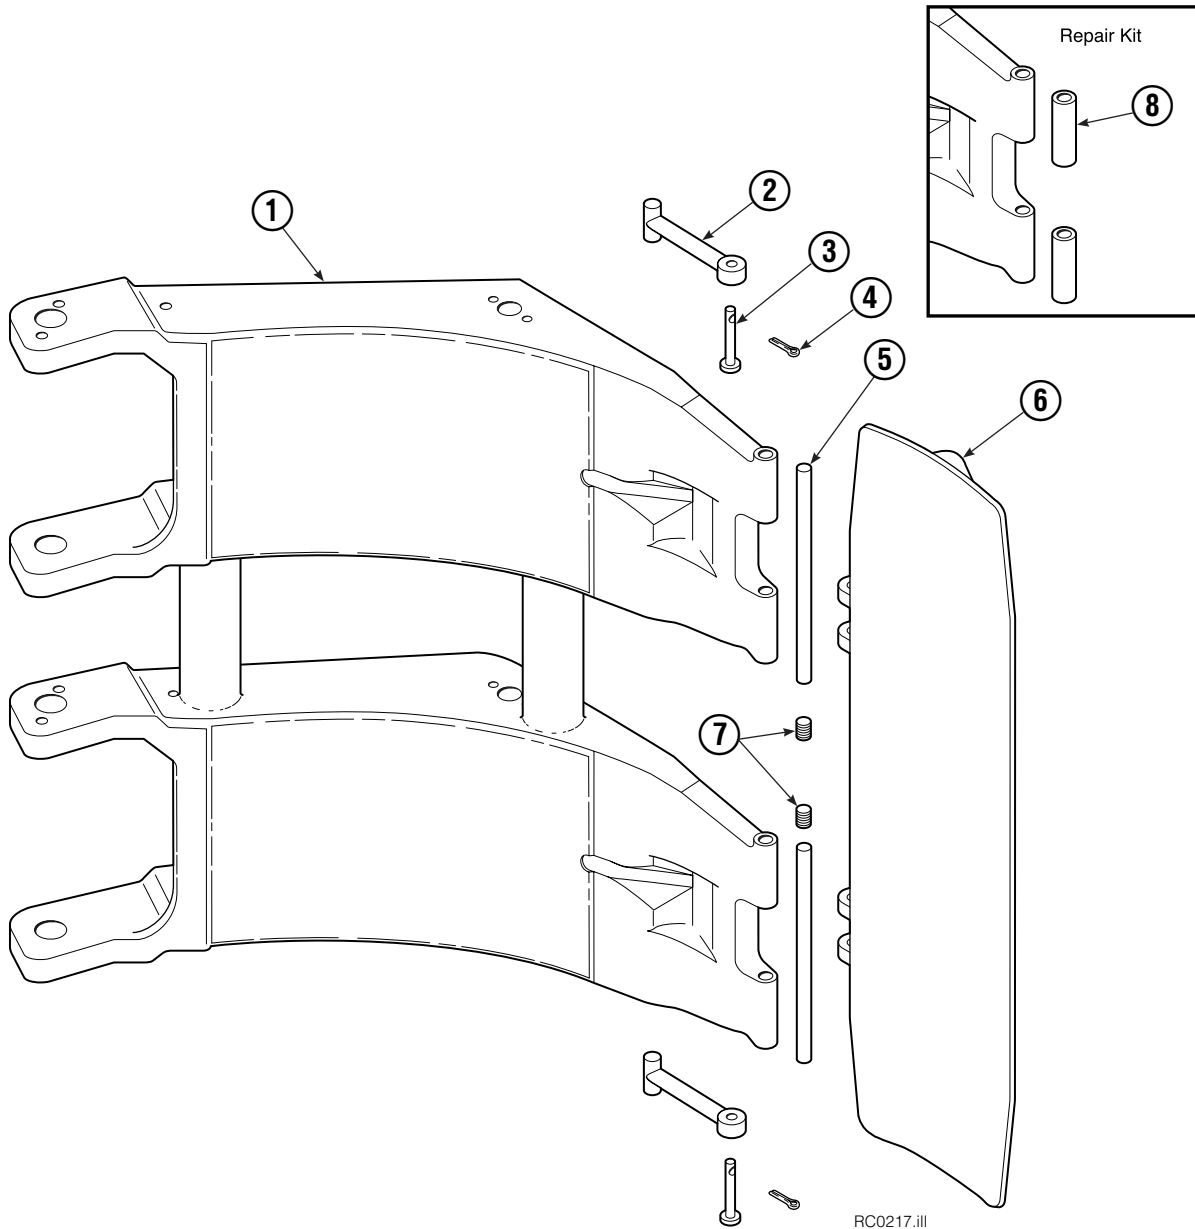

▲ See Revolving Connection page for parts breakdown.
Reference: Common Parts Group 223430-R2.

Revolving Connection

RC0922.iii

REF	QTY	PART NO.	DESCRIPTION
		222681	Revolving Connection
1	4	604511	Fitting, 6-6
2	4	611302	Fitting, 6-6
3	1	3138	Snap Ring
4	1	7341	Snap Ring
5	2	564448	O-Ring
6	1	222684	End Block
7	2	768798	Capscrew, M8 x 40
8	1	222674	Shaft
9	1	222671	Body
10	2	605743	Fitting Adapter
11	3	214649	Seal
		222694	Service Kit

Short Arm Cylinder

REF	QTY	PART NO.	DESCRIPTION
		557363	Cylinder Assembly
1	3	674843	Bearing
2	1	560997	Nut
3	1	674843	◆ Bearing
4	1	662462	◆ Seal
5	2	638295	◆ Back-Up Ring
6	2	604511	Fitting, 6-6
7	1	556852	Fitting, 4
8	1	557212	Check Valve
9	1	2801	◆ O-Ring
10	1	562731	◆ Back-Up Ring
11	1	554598	◆ Seal
12	1	628047	◆ Wiper
13	1	555393	Rod
14	1	555724	Retainer
15	1	557389	Piston
16	1	2722	◆ O-Ring
17	1	555741	Shell
18	1	667516	Check Valve Service Kit
19	1	—	Spacer
20	1	669243	Seal Loader
		555725	Service Kit

◆ Included in Service Kit 555725.

Reference: S-5313, S-5314.

Long Arm Cylinder

REF	QTY	PART NO.	DESCRIPTION
		557380	Cylinder Assembly
1	1	674843	Bearing
2	1	560997	Nut
3	1	660769	◆ Bearing
4	1	662462	◆ Seal
5	2	638295	◆ Back-Up Ring
6	2	604511	Fitting, 6-6
7	1	556852	Fitting, 4
8	1	557212	Check Valve
9	1	2801	◆ O-Ring
10	1	563977	◆ Back-Up Ring
11	1	554598	◆ Seal
12	1	564930	◆ Wiper
13	1	557399	Rod
14	1	555724	Retainer
15	1	557389	Piston
16	1	2722	◆ O-Ring
17	1	555718	Shell
18	1	667516	Check Valve Service Kit
19	1	—	Spacer
20	1	—	Spacer
21	2	675006	Bearing
22	1	669243	Seal Loader
		555725	Service Kit

◆ Included in Service Kit 555725.

Reference: S-5320, S-5321.

Contact Pad Group & Short Arm

REF	QTY	PART NO.	DESCRIPTION
		674948	Contact Pad Group ●
1	1	678537	Short Arm ▲
2	2	674994	Link
3	2	682978	Clevis Pin
4	2	6525	Cotter Pin
5	2	674993	Pin
6	1	674962	Contact Pad
7	2	689900	Plug
8	1	676810	Arm Tip Repair Kit