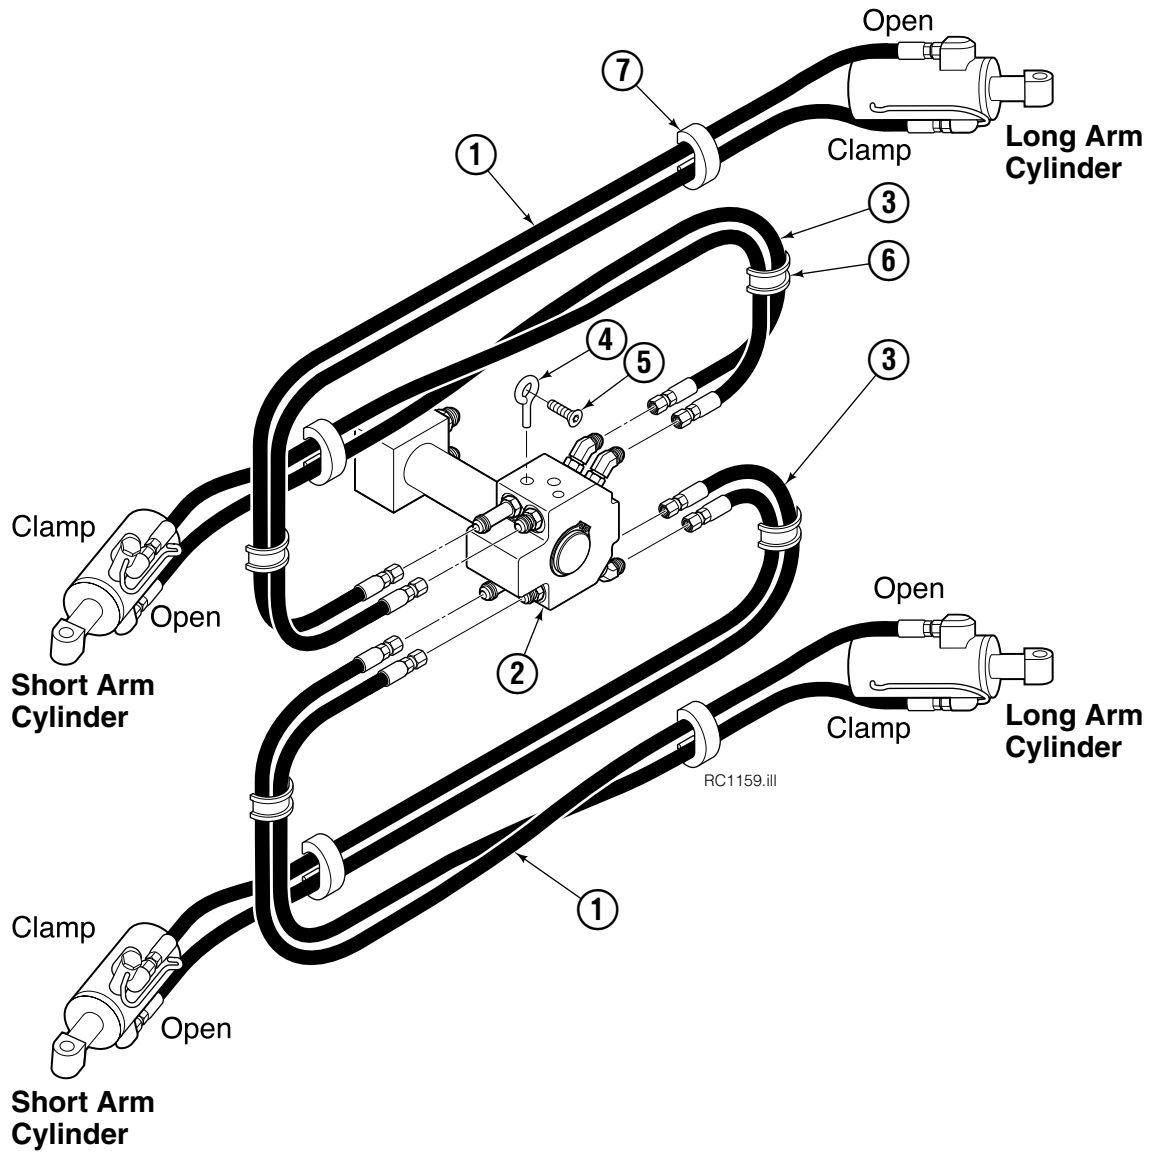

● Quantity as required.

■ See Drive Motor page for parts breakdown.

▲ See Check Valve page for parts breakdown.

Drive Motor

REF	QTY	PART NO.	DESCRIPTION
		206392	Drive Motor
1	1	675478	Shaft
2	1	675477	Drive
3	1	675479	Spacer Plate
4	1	675480	■ Gerotor Set (101-1768-007)
4	1	685075	■ Gerotor Set (101-1768-009)
5	1	675482	End Cap
6	1	206405	● Service Kit
7	1	685089	■ Flange (101-1768-007)
7	1	685090	■ Flange (101-1768-009)

● Compatible with water glycol based hydraulic fluids.

Check Valve

REF	QTY	PART NO.	DESCRIPTION
		670549	Check Valve Assembly
1	2	609453	Fitting, 10
2	2	670552	Spring
3	2	670551	Guide
4	2	7020	Ball
5	2	602580	Fitting, 8
6	2	673989	Spring
7	1	670550	Body
8	1	670553	Spool

Hosing Group

REF	QTY	PART NO.	DESCRIPTION
		223429	Hosing Group
1	4	680239	Hose, 63.75 in.
2	1	222681	Revolving Connection ▲
3	4	680238	Hose, 58.75 in.
4	2	227962	Eye Pin
5	2	4751	Capscrew, .375 x 1.00
6	4	680114	Insert
7	4	673417	Segment

▲ See Revolving Connection page for parts breakdown.
Reference: Common Parts Group 223430-R2.

Revolving Connection

RC0922.iii

REF	QTY	PART NO.	DESCRIPTION
		222681	Revolving Connection
1	4	604511	Fitting, 6-6
2	4	611302	Fitting, 6-6
3	1	3138	Snap Ring
4	1	7341	Snap Ring
5	2	564448	O-Ring
6	1	222684	End Block
7	2	768798	Capscrew, M8 x 40
8	1	222674	Shaft
9	1	222671	Body
10	2	605743	Fitting Adapter
11	3	214649	Seal
		222694	Service Kit