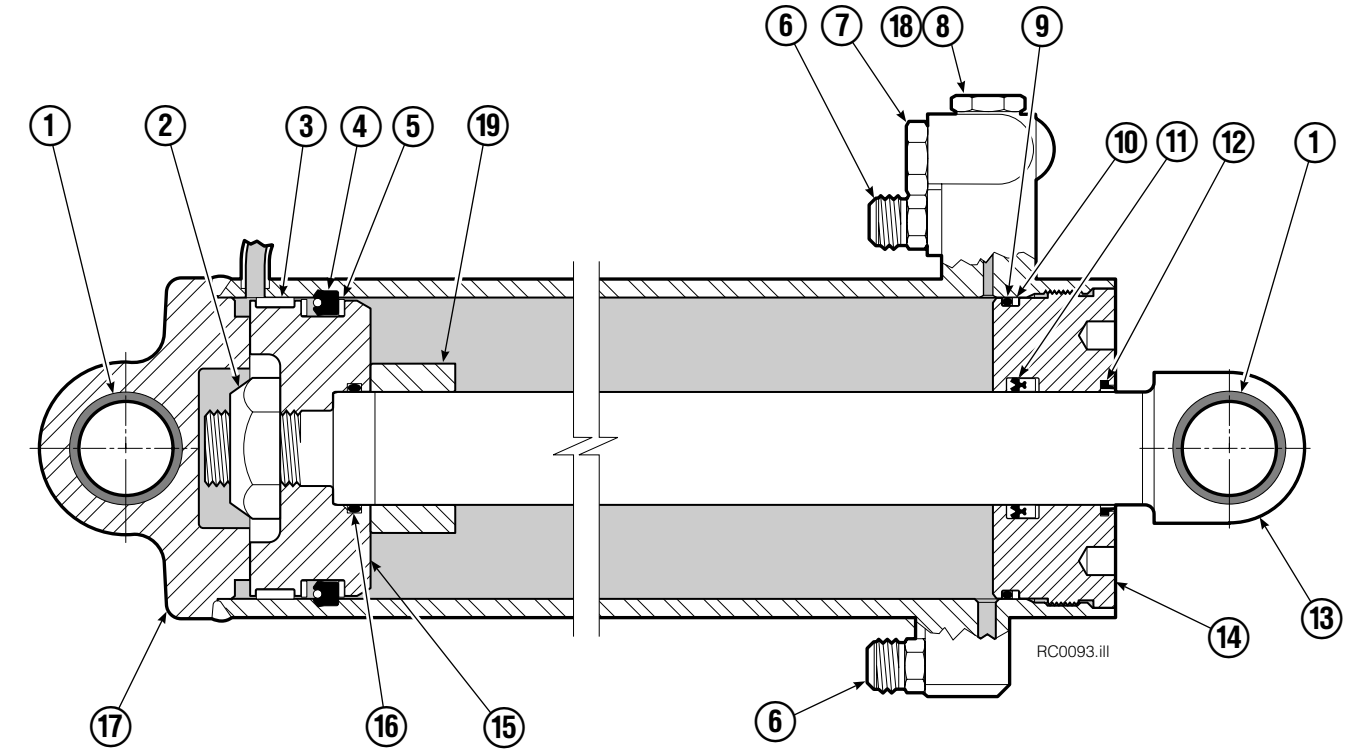

▲ See Revolving Connection page for parts breakdown.
Reference: Common Parts Group 223430-R2.

Revolving Connection

RC0922.iii

REF	QTY	PART NO.	DESCRIPTION
		222681	Revolving Connection
1	4	604511	Fitting, 6-6
2	4	611302	Fitting, 6-6
3	1	3138	Snap Ring
4	1	7341	Snap Ring
5	2	564448	O-Ring
6	1	222684	End Block
7	2	768798	Capscrew, M8 x 40
8	1	222674	Shaft
9	1	222671	Body
10	2	605743	Fitting Adapter
11	3	214649	Seal
		222694	Service Kit

Short Arm Cylinder

REF	QTY	PART NO.	DESCRIPTION
		557363	Cylinder Assembly
1	3	674843	Bearing
2	1	560997	Nut
3	1	674843	◆ Bearing
4	1	662462	◆ Seal
5	2	638295	◆ Back-Up Ring
6	2	604511	Fitting, 6-6
7	1	556852	Fitting, 4
8	1	557212	Check Valve
9	1	2801	◆ O-Ring
10	1	562731	◆ Back-Up Ring
11	1	554598	◆ Seal
12	1	628047	◆ Wiper
13	1	555393	Rod
14	1	555724	Retainer
15	1	557389	Piston
16	1	2722	◆ O-Ring
17	1	555741	Shell
18	1	667516	Check Valve Service Kit
19	1	—	Spacer
20	1	669243	Seal Loader
		555725	Service Kit