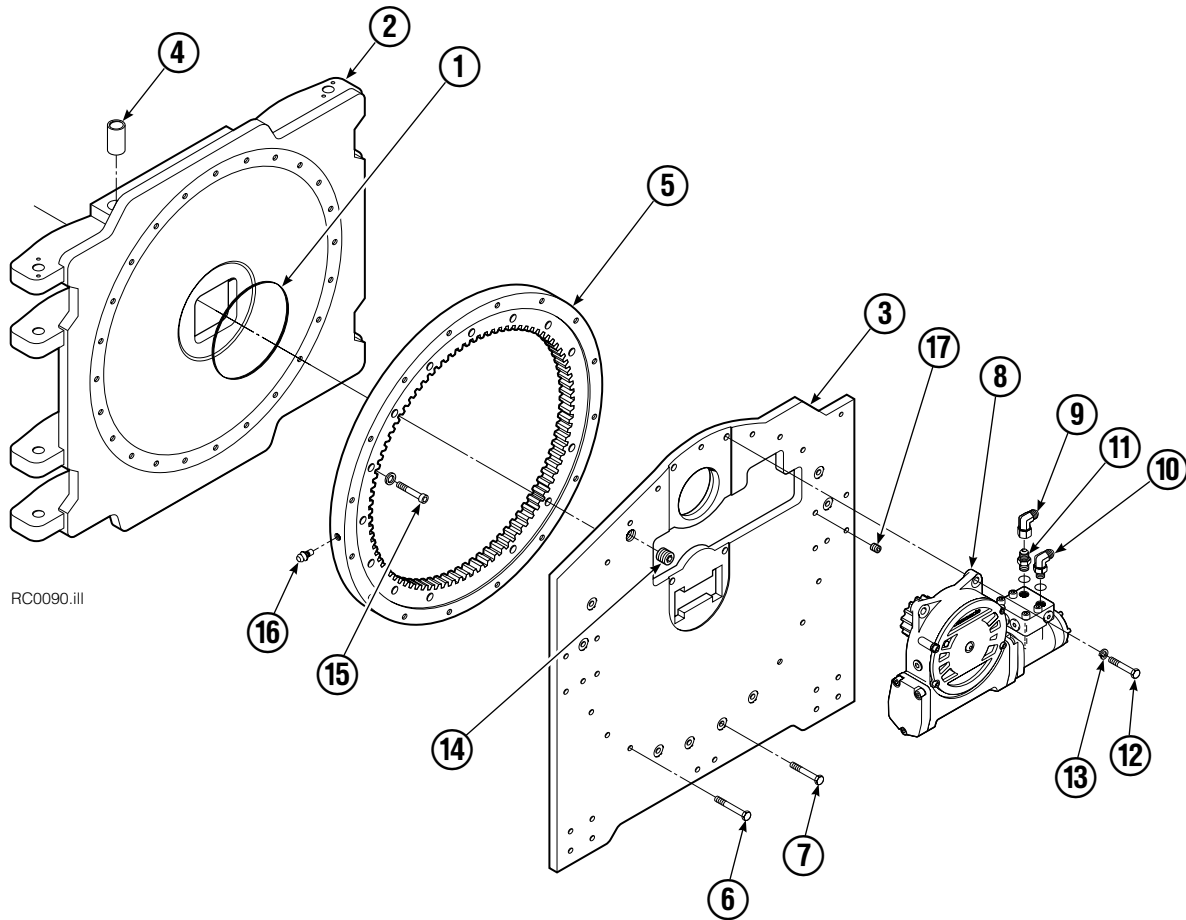

OR

Write: Cascade Corporation, P.O. Box 20187, Portland, OR 97220

Internet: www.cascorp.com

Safety Decals

RC0636.ill

Roll Clamp Safety Decals			
REF	QTY	PART NO.	DESCRIPTION
1	6	665595	No Hand Hold Decal
2	3	660269	Short Arm Rotation Position Decal
3	4	656038	Caution Decal
4	4	679150	No Step Decal
5	4	665677	Trapped Pressure Decal
6	1	679059	Quick-Change Hook Decal

Frame Group

RC0090.ill

77F			
REF	QTY	PART NO.	DESCRIPTION
		682202	Frame Group
1	1	670931	Seal
2	1	682437	Faceplate
3	1	678381	Baseplate
4	8	675007	Bushing
5	1	672830	Bearing Assembly
6	13	643539	Capscrew, .50 x 1.75
7	11	643538	Capscrew, .50 x 1.50
8	1	795492	Drive Group ●
9	1	605761	Fitting, 8-8
10	1	601250	Fitting, 8-8
11	1	601377	Fitting, 8-8
12	4	661742	Capscrew, .50 x 1.25
13	17	6290	Lockwasher
14	1	6605	Plug
15	24	4507	Capscrew, .50 x 1.75
16	1	7401	Grease Fitting
17	4	631385	Plug
	1	672842	Bearing Service Kit (items 5 and 15)