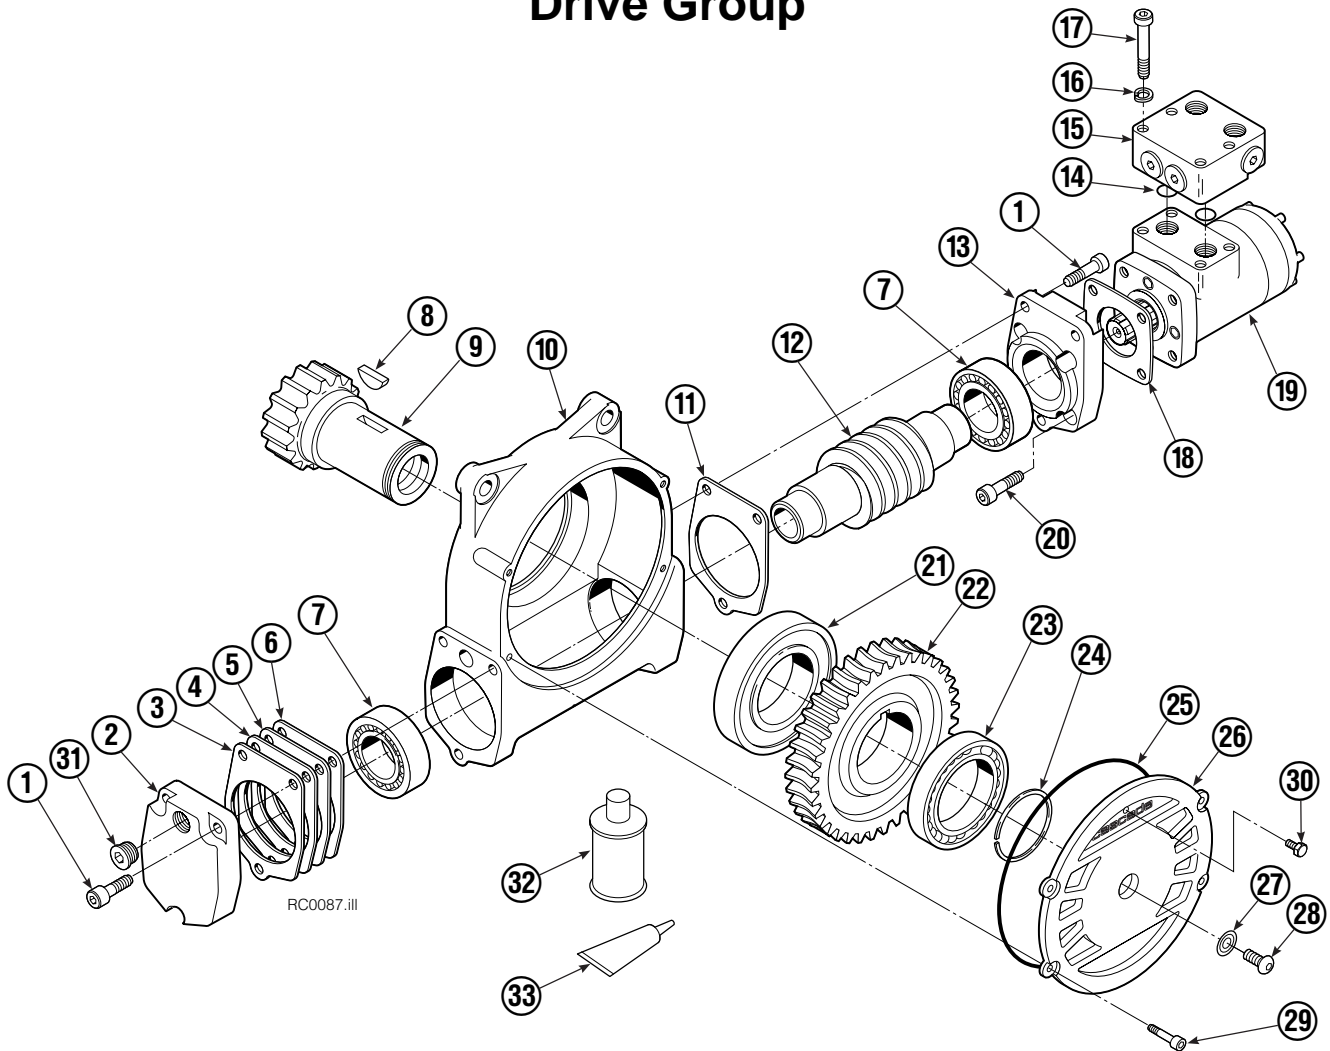

Drive Group

45F

REF	QTY	PART NO.	DESCRIPTION	REF	QTY	PART NO.	DESCRIPTION
		795491	Drive Group with 2.8 c.i. Motor	19	1	206392	Drive Motor – 2.8 c.i.
1	6	769570	Capscrew, M12 x 25	20	4	4468	Capscrew, 3/8 NC x .75 GR8
2	1	676855	Cover	21	1	670580	Bearing
3	●	674513	Shim – .005" (blue)	22	1	675609	Worm Gear
4	●	670574	Shim – .010" (brown)	23	1	670581	Bearing
5	●	671757	Shim – .015" (pink)	24	1	7214	Snap Ring
6	●	671758	Shim – .020" (yellow)	25	1	643423	O-Ring
7	2	670579	Bearing	26	1	775552	Cover
8	1	670582	Key	27	1	783609	Seal
9	1	670506	Pinion	28	1	783608	Capscrew, M12 x 16
10	1	775551	Housing	29	4	200882	Capscrew, M8 x 20
11	1	686465	Gasket	30	1	644010	Relief Fitting
12	1	675608	Worm	31	1	604510	Fitting, 6
13	1	775553	Adapter	32	1	656300	Gear Box Lube – 48 oz.
14	2	2705	O-Ring	33	1	668184	Sealant
15	1	670549	Check Valve ▲			670578	Shim Service Kit (items 3-6,25,33)
16	4	6444	Lockwasher			675637	Bearing Service Kit (items 21 & 33)
17	4	607059	Capscrew, 5/16 NC x 1.75 GR8			675638	Bearing Service Kit (items 3-7,25)
18	1	670575	Gasket			685227	Motor Kit-4.5 (items 4,14,18)

● Quantity as required.

▲ See Check Valve page for parts breakdown.