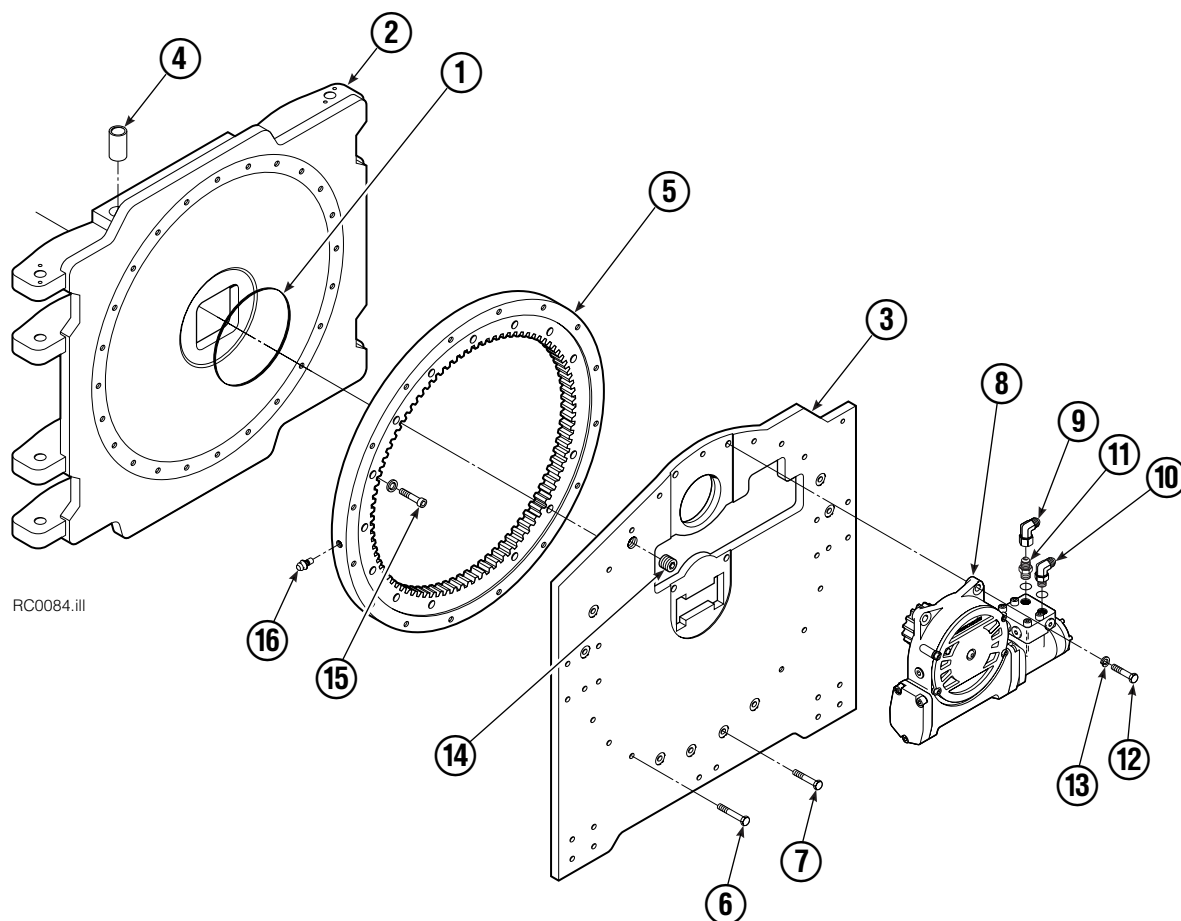

OR

Write: Cascade Corporation, P.O. Box 20187, Portland, OR 97220

Internet: www.cascorp.com

Safety Decals

RC0636.ill

Roll Clamp Safety Decals			
REF	QTY	PART NO.	DESCRIPTION
1	6	665595	No Hand Hold Decal
2	3	660269	Short Arm Rotation Position Decal
3	4	656038	Caution Decal
4	4	679150	No Step Decal
5	4	665677	Trapped Pressure Decal
6	1	679059	Quick-Change Hook Decal

Frame Group

RC0084.ill

45F			
REF	QTY	PART NO.	DESCRIPTION
		682192	Frame Group
1	1	670931	Seal
2	1	682434	Faceplate
3	1	680679	Baseplate
4	8	674843	Bushing
5	1	672828	Bearing Assembly ▲
6	9	643539	Capscrew, 1/2 NC x 1.75
7	7	643538	Capscrew, 1/2 NC x 1.50
8	1	795491	Drive Group ●
9	1	605761	Fitting, 8-8
10	1	601250	Fitting, 8-8
11	1	601377	Fitting, 8-8
12	4	661742	Capscrew, 1/2 NC x 1.25
13	4	6290	Lockwasher
14	1	6605	Plug
15	16	4505	Capscrew ▲
16	1	7401	Grease Fitting