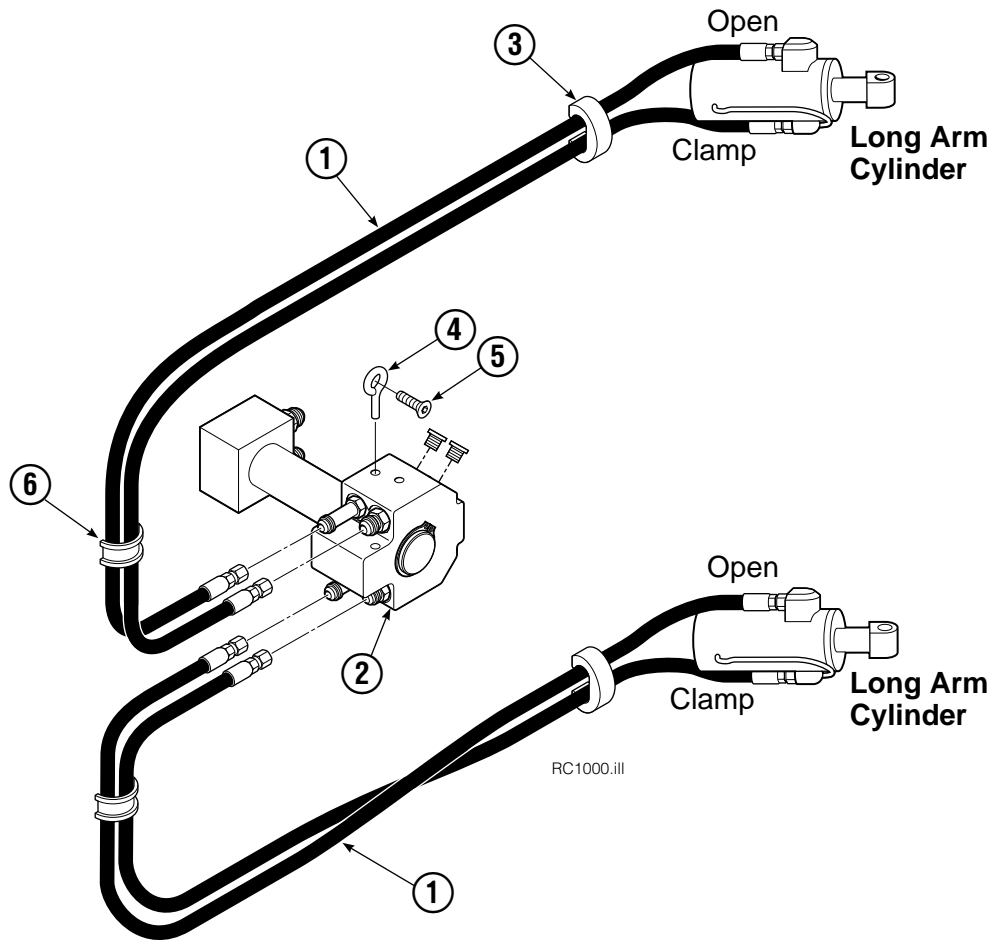

Check Valve

REF	QTY	PART NO.	DESCRIPTION
		670549	Check Valve Assembly
1	2	609453	Fitting, 10
2	2	670552	Spring
3	2	670551	Guide
4	2	7020	Ball
5	2	602580	Fitting, 8
6	2	673989	Spring
7	1	670550	Body
8	1	670553	Spool

Reference: SK-4962, SK-4963.

Hose Group

45F			
REF	QTY	PART NO.	DESCRIPTION
		6006478	Hose Group ●
		6006574	Rev Conn Group ■
1	4	680115	Hose, 43.75 in.
2	1	6005898	Revolving Connection ▲
3	2	673416	Segment
4	2	227962	Eye Pin
5	2	4751	Capscrew
6	2	680113	Insert

▲ See Revolving Connection page for parts breakdown.

● Includes items 1, 3 and 6.

■ Includes items 2, 4 and 5.

Revolving Connection Fixed Short Arm

45F			
REF	QTY	PART NO.	DESCRIPTION
		6005898	Revolving Connection
1	4	604511	Fitting, 6-6
2	4	604510	Fitting, 6
3	1	3138	Snap Ring
4	1	7341	Snap Ring
5	2	564448	O-Ring
6	1	222674	Shaft
7	1	222673	End Block
8	2	768796	Capscrew, M8 x 35
9	1	222671	Body
10	2	605743	Fitting Adapter
11	3	214649	Seal
12	1	6005097	Slip Ring
		222694	Service Kit

Link

REF	QTY	PART NO.	DESCRIPTION
1	2	674852	Link - 51 in.

Long Arm Cylinder

REF	QTY	PART NO.	DESCRIPTION
		555153	Cylinder Assembly
1	1	674840	Bearing
2	1	560997	Nut
◆3	1	660767	Bearing
◆4	1	662460	Seal
◆5	2	638293	Back-Up Ring
6	2	604511	Fitting, 6-6
7	1	556852	Fitting, 4
8	1	557212	Check Valve
◆9	1	2797	O-Ring
◆10	1	615140	Back-Up Ring
◆11	1	554598	Seal
◆12	1	564930	Wiper
13	1	555220	Rod
14	1	555207	Retainer
15	1	555226	Piston
◆16	1	2722	O-Ring
17	1	555219	Shell
18	1	667516	Check Valve Service Kit
19	1	-	Spacer
20	2	674840	Bearing
21	1	672909	Seal Loader
		555227	Service Kit