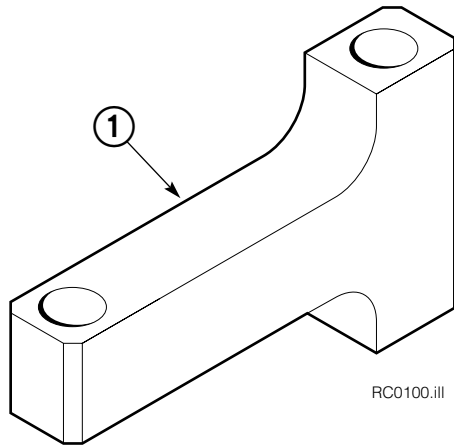

Reference: SK-4962, SK-4963.

Hose Group

45F			
REF	QTY	PART NO.	DESCRIPTION
		6006478	Hose Group ●
		6006574	Rev Conn Group ■
1	4	680115	Hose, 43.75 in.
2	1	6005898	Revolving Connection ▲
3	2	673416	Segment
4	2	227962	Eye Pin
5	2	4751	Capscrew
6	2	680113	Insert

▲ See Revolving Connection page for parts breakdown.

● Includes items 1, 3 and 6.

■ Includes items 2, 4 and 5.

Revolving Connection Fixed Short Arm

45F			
REF	QTY	PART NO.	DESCRIPTION
		6005898	Revolving Connection
1	4	604511	Fitting, 6-6
2	4	604510	Fitting, 6
3	1	3138	Snap Ring
4	1	7341	Snap Ring
5	2	564448	O-Ring
6	1	222674	Shaft
7	1	222673	End Block
8	2	768796	Capscrew, M8 x 35
9	1	222671	Body
10	2	605743	Fitting Adapter
11	3	214649	Seal
12	1	6005097	Slip Ring
		222694	Service Kit

Link

REF	QTY	PART NO.	DESCRIPTION
1	2	674852	Link - 51 in.

Long Arm Cylinder

REF	QTY	PART NO.	DESCRIPTION
		555153	Cylinder Assembly
1	1	674840	Bearing
2	1	560997	Nut
◆3	1	660767	Bearing
◆4	1	662460	Seal
◆5	2	638293	Back-Up Ring
6	2	604511	Fitting, 6-6
7	1	556852	Fitting, 4
8	1	557212	Check Valve
◆9	1	2797	O-Ring
◆10	1	615140	Back-Up Ring
◆11	1	554598	Seal
◆12	1	564930	Wiper
13	1	555220	Rod
14	1	555207	Retainer
15	1	555226	Piston
◆16	1	2722	O-Ring
17	1	555219	Shell
18	1	667516	Check Valve Service Kit
19	1	-	Spacer
20	2	674840	Bearing
21	1	672909	Seal Loader
		555227	Service Kit