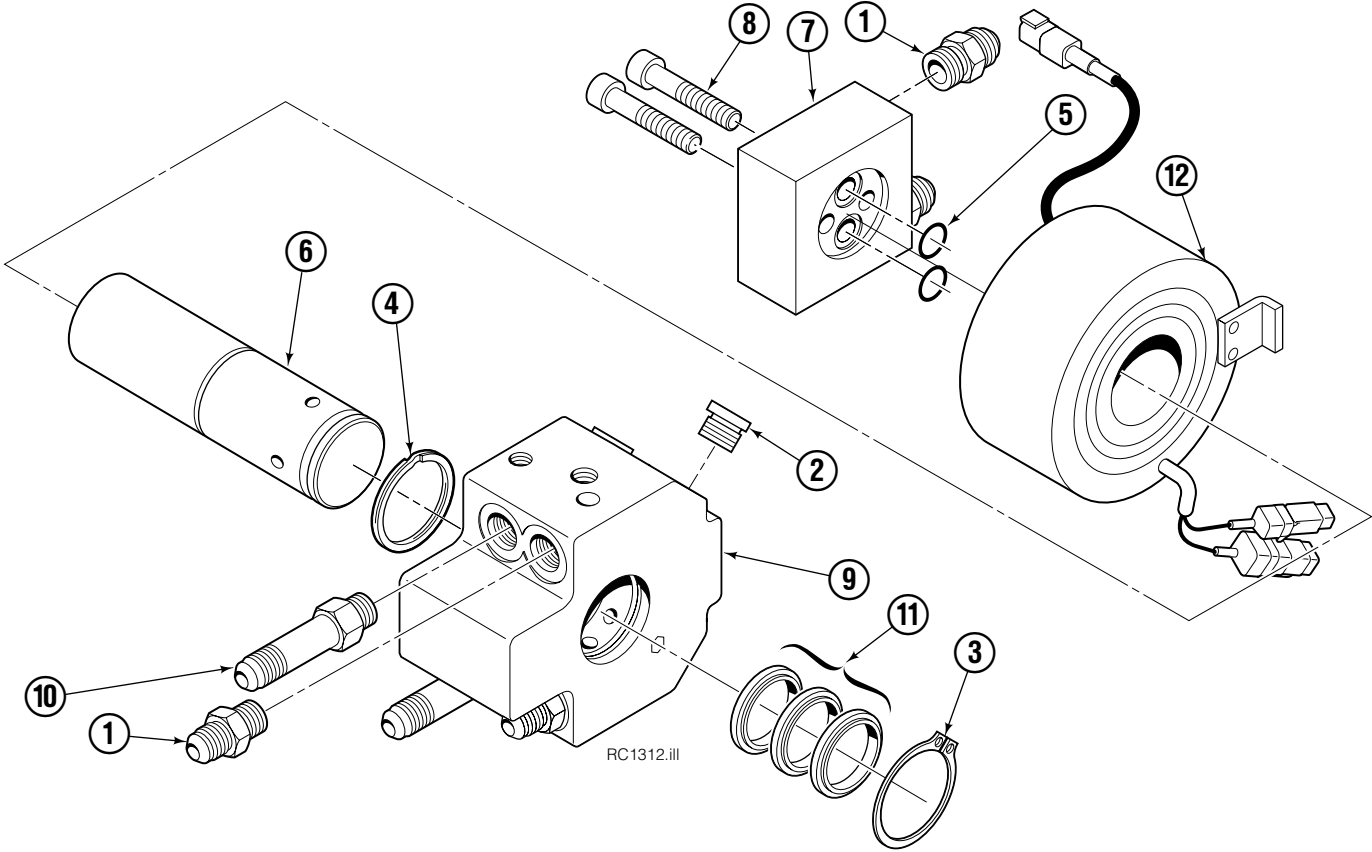

Reference: SK-4962, SK-4963.

Hose Group

45F			
REF	QTY	PART NO.	DESCRIPTION
		6006478	Hose Group ●
		6006574	Rev Conn Group ■
1	4	680115	Hose, 43.75 in.
2	1	6005898	Revolving Connection ▲
3	2	673416	Segment
4	2	227962	Eye Pin
5	2	4751	Capscrew
6	2	680113	Insert

▲ See Revolving Connection page for parts breakdown.

● Includes items 1, 3 and 6.

■ Includes items 2, 4 and 5.

Revolving Connection Fixed Short Arm

45F			
REF	QTY	PART NO.	DESCRIPTION
		6005898	Revolving Connection
1	4	604511	Fitting, 6-6
2	4	604510	Fitting, 6
3	1	3138	Snap Ring
4	1	7341	Snap Ring
5	2	564448	O-Ring
6	1	222674	Shaft
7	1	222673	End Block
8	2	768796	Capscrew, M8 x 35
9	1	222671	Body
10	2	605743	Fitting Adapter
11	3	214649	Seal
12	1	6005097	Slip Ring
		222694	Service Kit

Link

REF	QTY	PART NO.	DESCRIPTION
1	2	674852	Link - 51 in.

Long Arm Cylinder

REF	QTY	PART NO.	DESCRIPTION
		555153	Cylinder Assembly
1	1	674840	Bearing
2	1	560997	Nut
◆3	1	660767	Bearing
◆4	1	662460	Seal
◆5	2	638293	Back-Up Ring
6	2	604511	Fitting, 6-6
7	1	556852	Fitting, 4
8	1	557212	Check Valve
◆9	1	2797	O-Ring
◆10	1	615140	Back-Up Ring
◆11	1	554598	Seal
◆12	1	564930	Wiper
13	1	555220	Rod
14	1	555207	Retainer
15	1	555226	Piston
◆16	1	2722	O-Ring
17	1	555219	Shell
18	1	667516	Check Valve Service Kit
19	1	-	Spacer
20	2	674840	Bearing
21	1	672909	Seal Loader
		555227	Service Kit