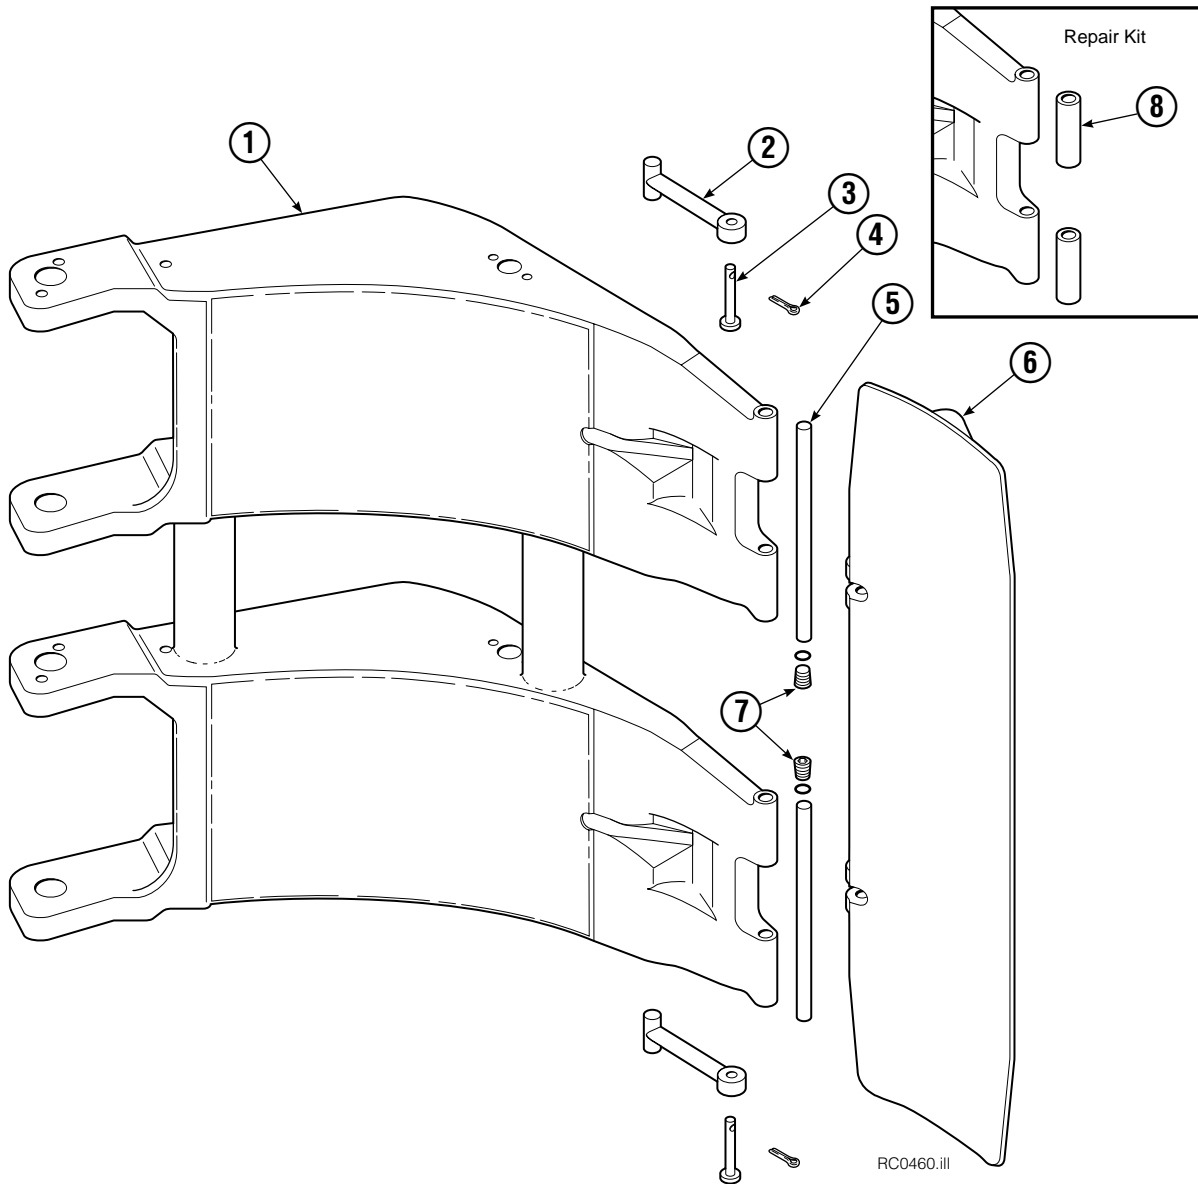

Contact Pad Group & Long Arm

REF	QTY	PART NO.	DESCRIPTION
		207421	Contact Pad Group ●
1	1	680441	Long Arm ▲
2	2	674700	Link
3	2	674265	Clevis Pin
4	2	6525	Cotter Pin
5	2	674701	Pin
6	1	207420	Contact Pad
7	2	604510	Fitting, 6
8	1	674928	Arm Tip Repair Kit

● Includes items 2-7.

▲ Not included in Contact Pad Group.