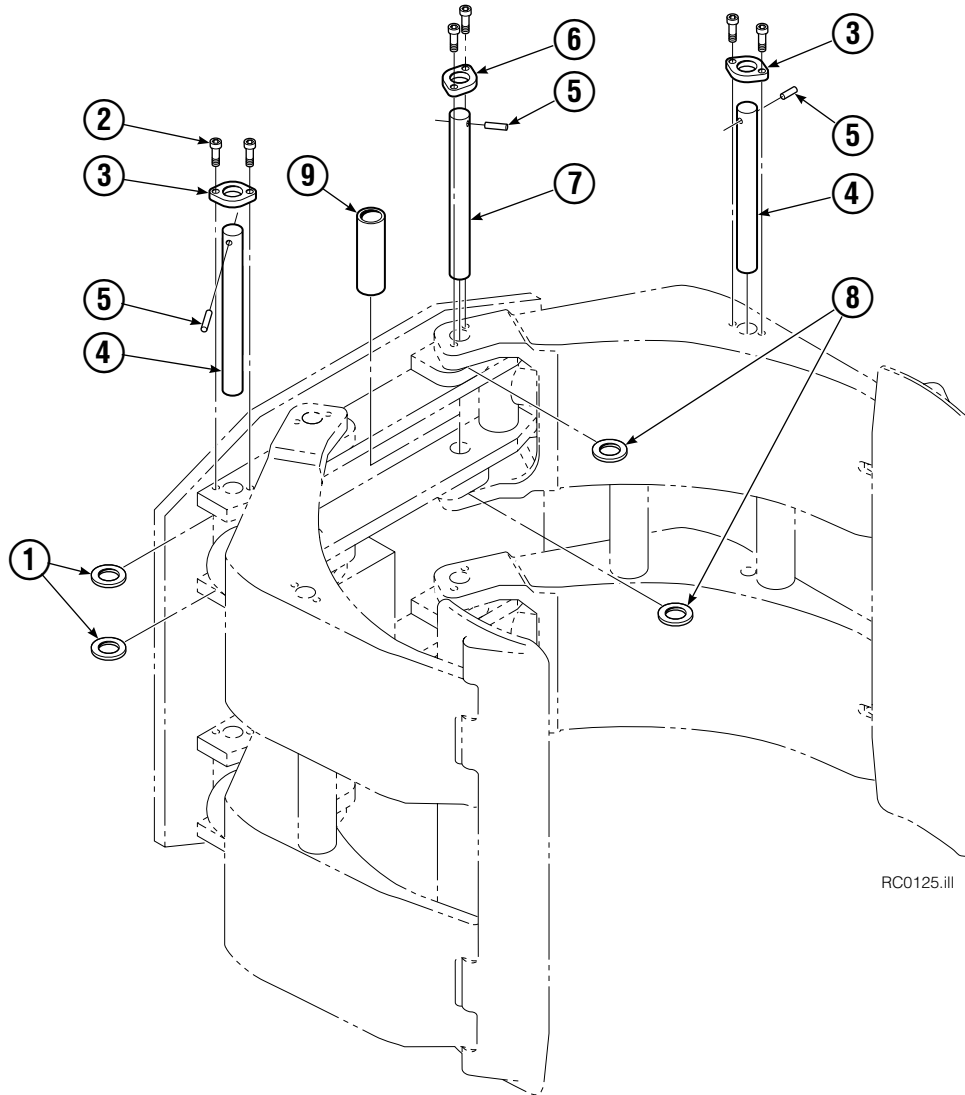

Common Components Group

RC0125.ill

45F			
REF	QTY	PART NO.	DESCRIPTION
		680634	Common Components Group
1	26	674837	Shim
2	24	4466	Capscrew, 3/8 NC x .50
3	8	674827	Retainer
4	8	680639	Pin
5	12	673385	Drive Pin
6	4	206589	Retainer
7	4	674835	Pin
8	20	660200	Shim
9	4	681669	Spacer

Reference: SK-4962, SK-4963.