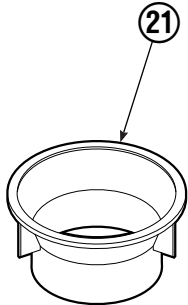

Reference: SK-4962, SK-4963.

Hose Group

45F			
REF	QTY	PART NO.	DESCRIPTION
		6006478	Hose Group ●
		6006574	Rev Conn Group ■
1	4	680115	Hose, 43.75 in.
2	1	6005898	Revolving Connection ▲
3	2	673416	Segment
4	2	227962	Eye Pin
5	2	4751	Capscrew
6	2	680113	Insert

▲ See Revolving Connection page for parts breakdown.

● Includes items 1, 3 and 6.

■ Includes items 2, 4 and 5.

Revolving Connection Fixed Short Arm

45F			
REF	QTY	PART NO.	DESCRIPTION
		6005898	Revolving Connection
1	4	604511	Fitting, 6-6
2	4	604510	Fitting, 6
3	1	3138	Snap Ring
4	1	7341	Snap Ring
5	2	564448	O-Ring
6	1	222674	Shaft
7	1	222673	End Block
8	2	768796	Capscrew, M8 x 35
9	1	222671	Body
10	2	605743	Fitting Adapter
11	3	214649	Seal
12	1	6005097	Slip Ring
		222694	Service Kit

Link

REF	QTY	PART NO.	DESCRIPTION
1	2	674852	Link - 51 in.

Long Arm Cylinder

REF	QTY	PART NO.	DESCRIPTION
		555153	Cylinder Assembly
1	1	674840	Bearing
2	1	560997	Nut
◆3	1	660767	Bearing
◆4	1	662460	Seal
◆5	2	638293	Back-Up Ring
6	2	604511	Fitting, 6-6
7	1	556852	Fitting, 4
8	1	557212	Check Valve
◆9	1	2797	O-Ring
◆10	1	615140	Back-Up Ring
◆11	1	554598	Seal
◆12	1	564930	Wiper
13	1	555220	Rod
14	1	555207	Retainer
15	1	555226	Piston
◆16	1	2722	O-Ring
17	1	555219	Shell
18	1	667516	Check Valve Service Kit
19	1	-	Spacer
20	2	674840	Bearing
21	1	672909	Seal Loader
		555227	Service Kit