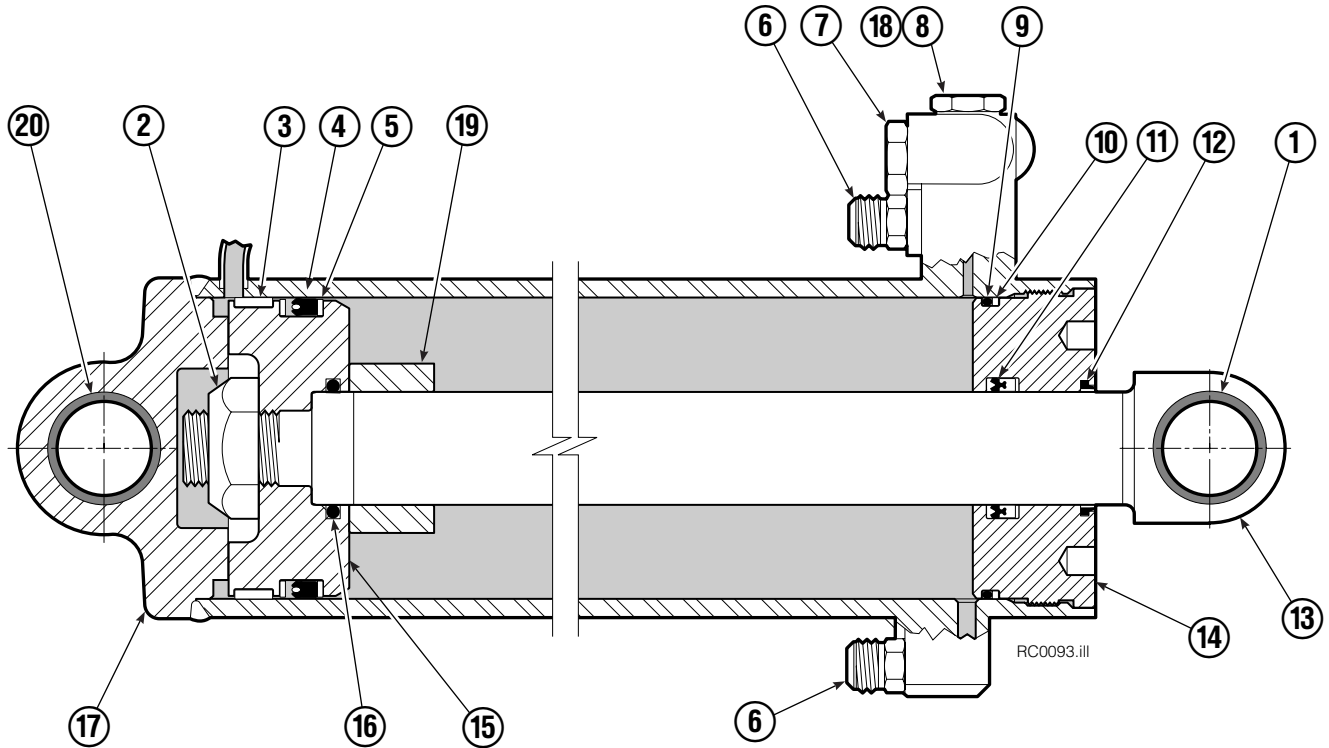

▲ See Revolving Connection page for parts breakdown.

● Includes items 1, 3 and 6.

■ Includes items 2, 4 and 5.

Revolving Connection Fixed Short Arm

45F			
REF	QTY	PART NO.	DESCRIPTION
		6005898	Revolving Connection
1	4	604511	Fitting, 6-6
2	4	604510	Fitting, 6
3	1	3138	Snap Ring
4	1	7341	Snap Ring
5	2	564448	O-Ring
6	1	222674	Shaft
7	1	222673	End Block
8	2	768796	Capscrew, M8 x 35
9	1	222671	Body
10	2	605743	Fitting Adapter
11	3	214649	Seal
12	1	6005097	Slip Ring
		222694	Service Kit

Link

REF	QTY	PART NO.	DESCRIPTION
1	2	674852	Link - 51 in.

Long Arm Cylinder

REF	QTY	PART NO.	DESCRIPTION
		555153	Cylinder Assembly
1	1	674840	Bearing
2	1	560997	Nut
◆3	1	660767	Bearing
◆4	1	662460	Seal
◆5	2	638293	Back-Up Ring
6	2	604511	Fitting, 6-6
7	1	556852	Fitting, 4
8	1	557212	Check Valve
◆9	1	2797	O-Ring
◆10	1	615140	Back-Up Ring
◆11	1	554598	Seal
◆12	1	564930	Wiper
13	1	555220	Rod
14	1	555207	Retainer
15	1	555226	Piston
◆16	1	2722	O-Ring
17	1	555219	Shell
18	1	667516	Check Valve Service Kit
19	1	-	Spacer
20	2	674840	Bearing
21	1	672909	Seal Loader
		555227	Service Kit