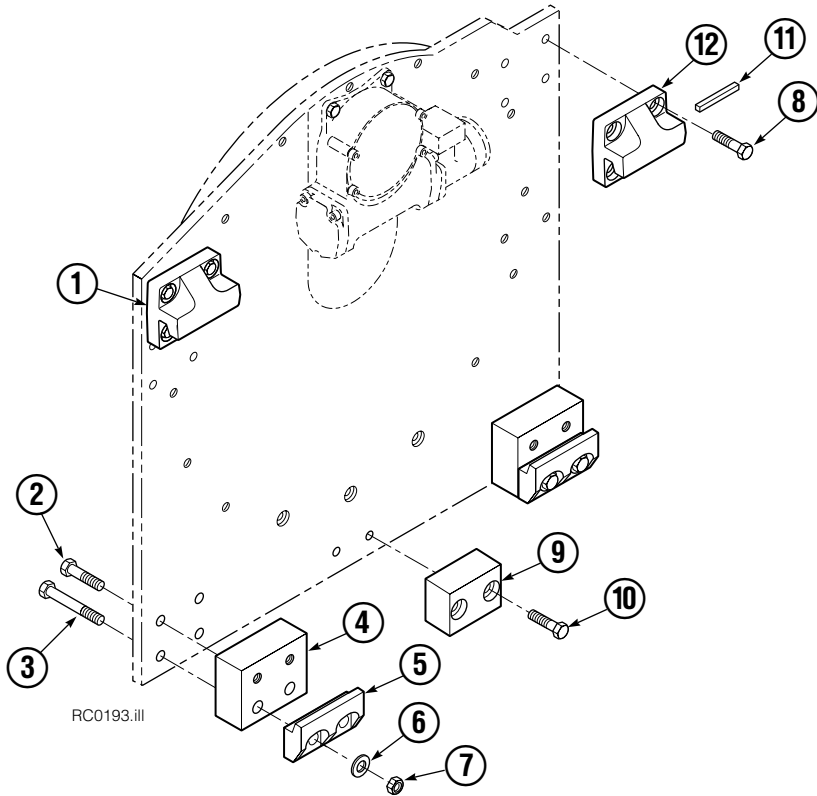

Link

REF	QTY	PART NO.	DESCRIPTION
1	2	674852	Link - 51 in.

Long Arm Cylinder

REF	QTY	PART NO.	DESCRIPTION
		555153	Cylinder Assembly
1	1	674840	Bearing
2	1	560997	Nut
◆3	1	660767	Bearing
◆4	1	662460	Seal
◆5	2	638293	Back-Up Ring
6	2	604511	Fitting, 6-6
7	1	556852	Fitting, 4
8	1	557212	Check Valve
◆9	1	2797	O-Ring
◆10	1	615140	Back-Up Ring
◆11	1	554598	Seal
◆12	1	564930	Wiper
13	1	555220	Rod
14	1	555207	Retainer
15	1	555226	Piston
◆16	1	2722	O-Ring
17	1	555219	Shell
18	1	667516	Check Valve Service Kit
19	1	-	Spacer
20	2	674840	Bearing
21	1	672909	Seal Loader
		555227	Service Kit

Reference: SK-4959

Contact Pad Group & Long Arm

REF	QTY	PART NO.	DESCRIPTION
		207421	Contact Pad Group ●
1	1	680441	Long Arm ▲
2	2	674700	Link
3	2	674265	Clevis Pin
4	2	6525	Cotter Pin
5	2	674701	Pin
6	1	207420	Contact Pad
7	2	604510	Fitting, 6
8	1	674928	Arm Tip Repair Kit

● Includes items 2-7.

▲ Not included in Contact Pad Group.

Bolt-On Mounting Group

Class II, 0°			
REF	QTY	PART NO.	DESCRIPTION
		680630	Mounting Group
1	1	670523	Upper Hook – LH
2	4	3709	Capscrew, 5/8 NC x 1.50
3	4	674261	Capscrew, 5/8 NC x 3.75
4	2	676037	Spacer
5	2	675968	Lower Hook
6	4	667225	Washer
7	4	676281	Nut, 5/8 in. ID
8	8	667765	Capscrew, 5/8 NC x 1.50
9	1	680683	Center Spacer
10	2	677828	Capscrew, 1/2 NC x 1.00
11	1	669344	Stop Kit
12	1	670524	Upper Hook – RH