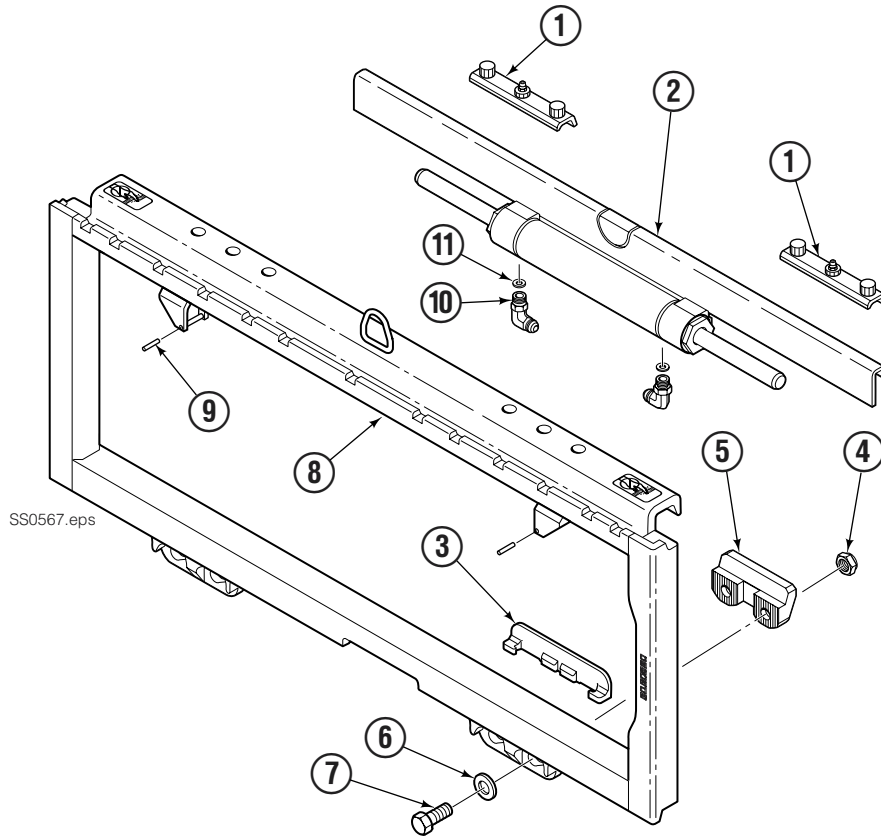

PARTS

Product Identification – This Section shows replacement parts for F-Series Sideshifters. The product model number and serial number are stamped on the back surface of the LH vertical bar (driver's view), and must be provided when ordering replacement parts. The cylinder/anchor bracket assembly part number is stamped on the front surface RH end of the anchor bracket (driver's view).

WARNING: For the safety of yourself and others, DO NOT install the parts shown in this Manual unless you have thoroughly reviewed the appropriate Service Manual.

Back (Driver's View)

Sideshift Group

55F

REF	QTY	PART NO.	DESCRIPTION	REF	QTY	PART NO.	DESCRIPTION
1	2	228782	Upper Bearing	7	4	639121	◆ Capscrew, 5/8NC x 1.50 (or)
2	1	6025684	Cylinder ▲	7	4	752903	◆ Capscrew, M16 x 45
3	2	6000719	Lower Bearing	8	1	6028127	Frame ●
4	4	553857	◆ Nut, 5/8NC (or)	9	1	7891	Roll Pin
4	4	781534	◆ Nut, M16	10	2	601676	■ Fitting, 6-6
5	2	204186	◆ Lower Hook	11	2	221733	Restrictor Washer
6	4	667225	◆ Washer				