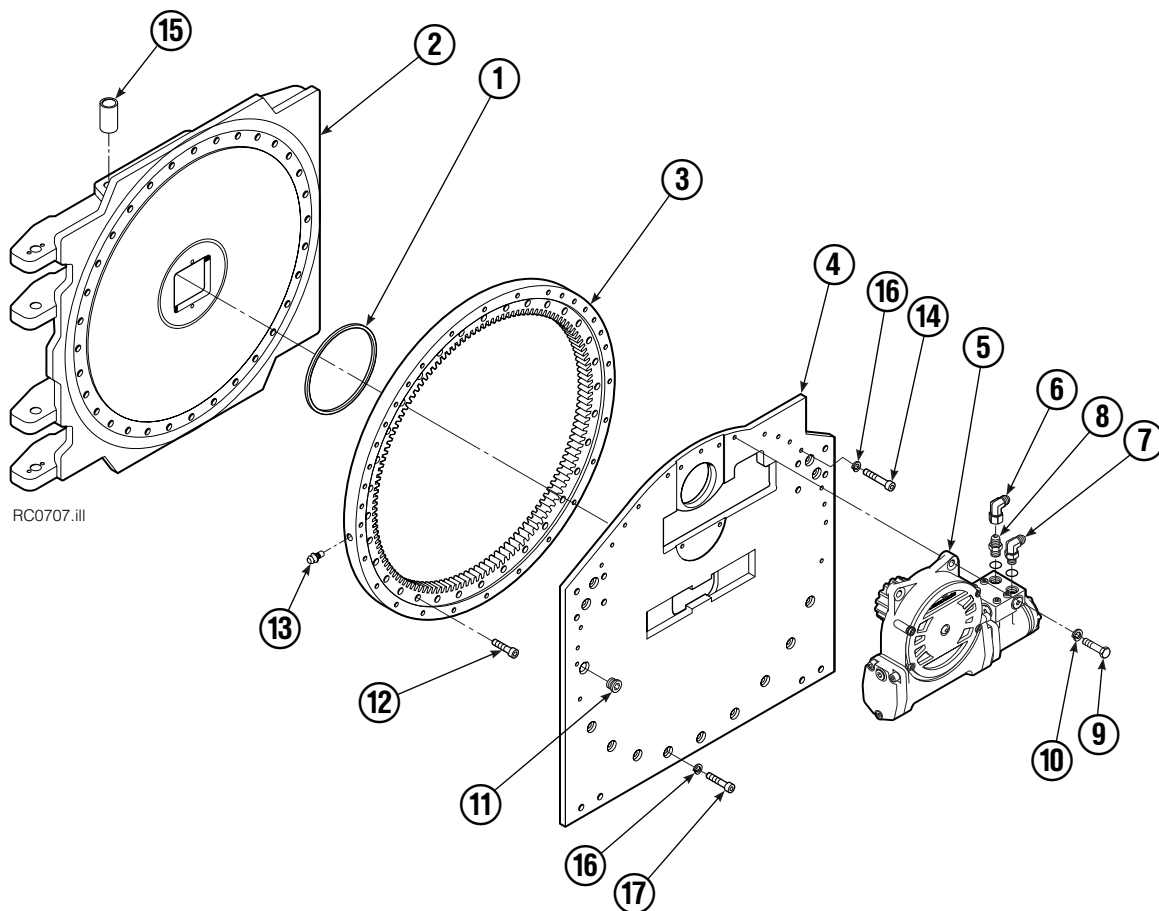

Internet: www.cascorp.com

Safety Decals

RC0636.ill

Roll Clamp Safety Decals			
REF	QTY	PART NO.	DESCRIPTION
1	6	665595	No Hand Hold Decal
2	3	660269	Short Arm Rotation Position Decal
3	4	656038	Caution Decal
4	4	679150	No Step Decal
5	4	665677	Trapped Pressure Decal
6	1	679059	Quick-Change Hook Decal

Frame Group

RC0707.iii

90F			
REF	QTY	PART NO.	DESCRIPTION
		223034	Frame Group
1	1	670931	Seal
2	1	223050	Faceplate
3	1	214481	Bearing Assembly
4	1	214484	Baseplate
5	1	795492	Drive Group ▲
6	1	605761	Fitting, 8-8
7	1	601250	Fitting, 8-8
8	1	601377	Fitting, 8-8
9	4	763021	Capscrew, M12 x 30
10	4	6290	Lockwasher, 1/2
11	1	664071	Plug
12	32	753221	Capscrew, M12 x 50
13	1	7401	Grease Fitting
14	19	213633	Capscrew, M12 x 55
15	8	675007	Bushing
16	32	681473	Washer, M12
17	13	206174	Capscrew, M12 x 45

● Quantity as required.

▲ See Check Valve page for parts breakdown.

Drive Motor

REF	QTY	PART NO.	DESCRIPTION
		206392	Drive Motor
1	1	675478	Shaft
2	1	675477	Drive
3	1	675479	Spacer Plate
■ 4	1	675480	Gerotor Set (101-1768-007)
■ 4	1	685075	Gerotor Set (101-1768-009)
5	1	675482	End Cap
● 6	1	206405	Service Kit
■ 7	1	685089	Flange (101-1768-007)
■ 7	1	685090	Flange (101-1768-009)