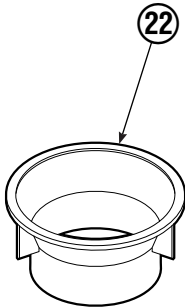

Common Components

RC0126.iii

90F			
REF	QTY	PART NO.	DESCRIPTION
		206686	Components Group
1	8	660200	Shim
2	24	768809	Capscrew, M8 x 16-8.8
3	8	206589	Retainer
4	8	680651	Pin
5	8	673385	Drive Pin
6	4	206591	Retainer
7	4	675022	Pin
8	4	681673	Spacer
9	16	673379	Shim
10	4	675086	Drive Pin

Reference: SK-5314, SK-5315.

Hosing Group

90F			
REF	QTY	PART NO.	DESCRIPTION
		223036	Hosing Group
1	2	680114	Insert
2	1	208767	Revolving Connection ▲
3	2	673417	Segment
4	2	209019	Washer
5	2	209210	Shoulder Bolt
6	4	681286	Hose, 65 in.
7	2	208764	Grommet

▲ See Revolving Connection page for parts breakdown.
Reference: Common Parts Group 208784.

Revolving Connection Fixed Short Arm

90F			
REF	QTY	PART NO.	DESCRIPTION
		208767	Revolving Connection
1	2	768798	Capscrew, M8 x 45
2	1	687300	End Block
3	6	604511	Fitting, 6-6
4	1	7341	Snap Ring
5	1	687288	Shaft
6	1	681585	Service Kit
7	6	663694	Fitting, 3
8	1	208942	Body
9	1	3138	Snap Ring
10	4	604510	Fitting, 6

Long Arm Cylinder

REF	QTY	PART NO.	DESCRIPTION
		580171	Cylinder Assembly
1	1	674843	Bearing
2	1	560997	Nut
◆3	1	660769	Bearing
◆4	1	662462	Seal
◆5	2	638295	Back-Up Ring
6	2	604511	Fitting, 6-6
7	1	556852	Fitting, 4
8	1	557212	Check Valve
◆9	1	2801	O-Ring
◆10	1	583977	Back-Up Ring
◆11	1	554598	Seal
◆12	1	628047	Wiper
13	1	557405	Rod
14	1	555724	Retainer
15	1	557389	Piston
◆16	1	2722	O-Ring
17	1	558353	Shell
18	1	667516	Check Valve Service Kit
19	1	—	Spacer
20	1	—	Spacer
21	2	675006	Bearing
22	1	669243	Seal Loader
		555725	Service Kit