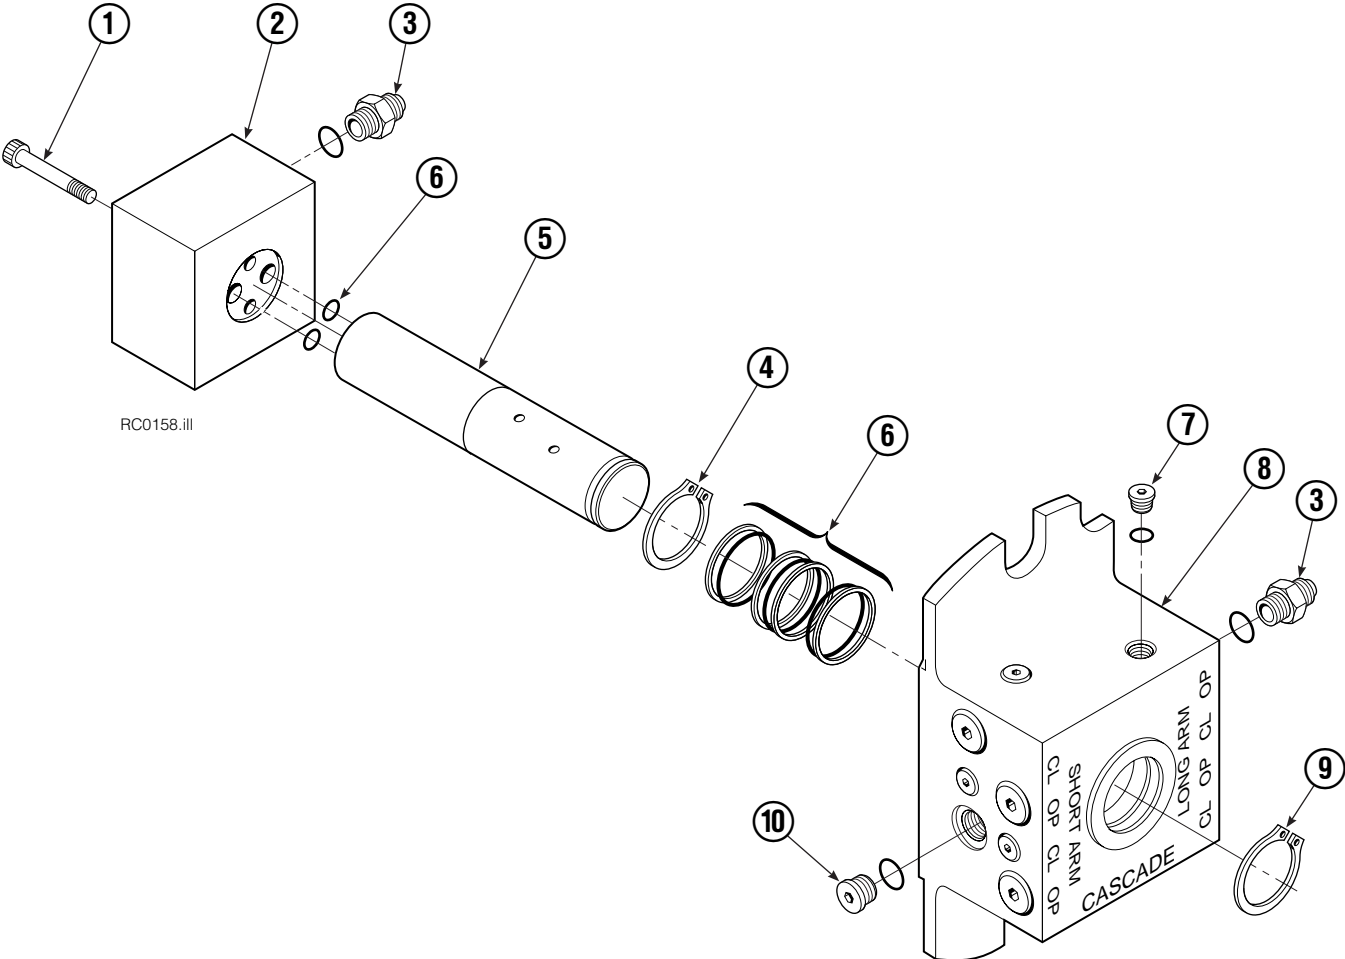

Reference: SK-5314, SK-5315.

Hosing Group

90F			
REF	QTY	PART NO.	DESCRIPTION
		223036	Hosing Group
1	2	680114	Insert
2	1	208767	Revolving Connection ▲
3	2	673417	Segment
4	2	209019	Washer
5	2	209210	Shoulder Bolt
6	4	681286	Hose, 65 in.
7	2	208764	Grommet

▲ See Revolving Connection page for parts breakdown.
Reference: Common Parts Group 208784.

Revolving Connection Fixed Short Arm

90F			
REF	QTY	PART NO.	DESCRIPTION
		208767	Revolving Connection
1	2	768798	Capscrew, M8 x 45
2	1	687300	End Block
3	6	604511	Fitting, 6-6
4	1	7341	Snap Ring
5	1	687288	Shaft
6	1	681585	Service Kit
7	6	663694	Fitting, 3
8	1	208942	Body
9	1	3138	Snap Ring
10	4	604510	Fitting, 6