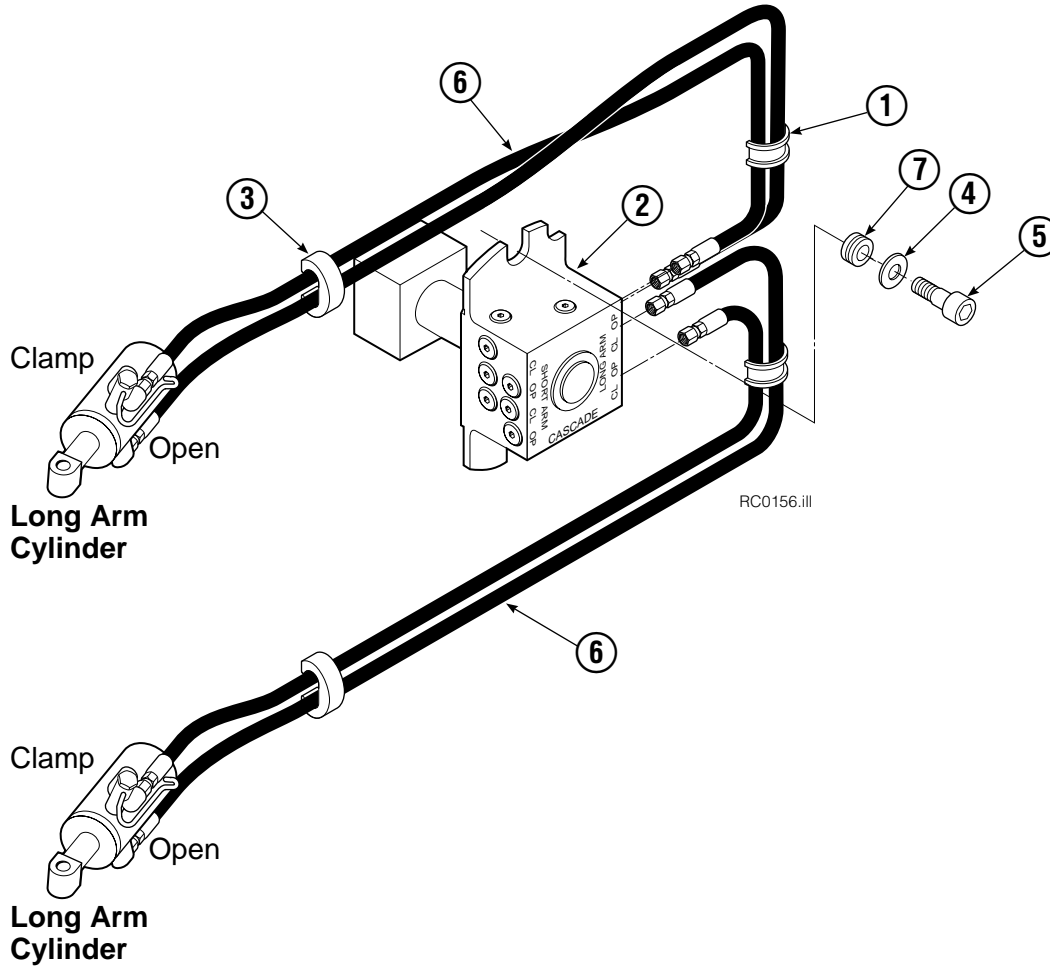

Check Valve

REF	QTY	PART NO.	DESCRIPTION
		670549	Check Valve Assembly
1	2	609453	Fitting, 10
2	2	670552	Spring
3	2	670551	Guide
4	2	7020	Ball
5	2	602580	Fitting, 8
6	2	673989	Spring
7	1	670550	Body
8	1	670553	Spool

Common Components

RC0126.iii

90F			
REF	QTY	PART NO.	DESCRIPTION
		206686	Components Group
1	8	660200	Shim
2	24	768809	Capscrew, M8 x 16-8.8
3	8	206589	Retainer
4	8	680651	Pin
5	8	673385	Drive Pin
6	4	206591	Retainer
7	4	675022	Pin
8	4	681673	Spacer
9	16	673379	Shim
10	4	675086	Drive Pin

Reference: SK-5314, SK-5315.

Hosing Group

90F			
REF	QTY	PART NO.	DESCRIPTION
		223036	Hosing Group
1	2	680114	Insert
2	1	208767	Revolving Connection ▲
3	2	673417	Segment
4	2	209019	Washer
5	2	209210	Shoulder Bolt
6	4	681286	Hose, 65 in.
7	2	208764	Grommet

▲ See Revolving Connection page for parts breakdown.
Reference: Common Parts Group 208784.

Revolving Connection Fixed Short Arm

90F			
REF	QTY	PART NO.	DESCRIPTION
		208767	Revolving Connection
1	2	768798	Capscrew, M8 x 45
2	1	687300	End Block
3	6	604511	Fitting, 6-6
4	1	7341	Snap Ring
5	1	687288	Shaft
6	1	681585	Service Kit
7	6	663694	Fitting, 3
8	1	208942	Body
9	1	3138	Snap Ring
10	4	604510	Fitting, 6