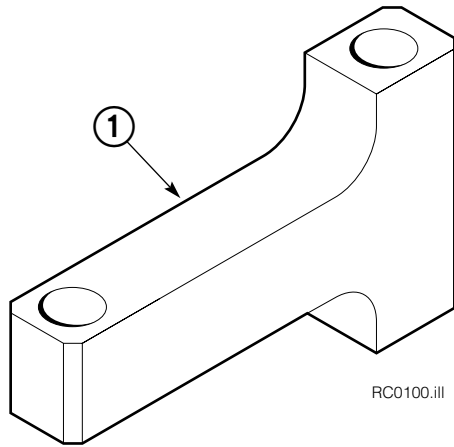

▲ See Revolving Connection page for parts breakdown.
Reference: Common Parts Group 208784.

Revolving Connection Fixed Short Arm

90F			
REF	QTY	PART NO.	DESCRIPTION
		208767	Revolving Connection
1	2	768798	Capscrew, M8 x 45
2	1	687300	End Block
3	6	604511	Fitting, 6-6
4	1	7341	Snap Ring
5	1	687288	Shaft
6	1	681585	Service Kit
7	6	663694	Fitting, 3
8	1	208942	Body
9	1	3138	Snap Ring
10	4	604510	Fitting, 6

Long Arm Cylinder

REF	QTY	PART NO.	DESCRIPTION
		580171	Cylinder Assembly
1	1	674843	Bearing
2	1	560997	Nut
◆3	1	660769	Bearing
◆4	1	662462	Seal
◆5	2	638295	Back-Up Ring
6	2	604511	Fitting, 6-6
7	1	556852	Fitting, 4
8	1	557212	Check Valve
◆9	1	2801	O-Ring
◆10	1	583977	Back-Up Ring
◆11	1	554598	Seal
◆12	1	628047	Wiper
13	1	557405	Rod
14	1	555724	Retainer
15	1	557389	Piston
◆16	1	2722	O-Ring
17	1	558353	Shell
18	1	667516	Check Valve Service Kit
19	1	—	Spacer
20	1	—	Spacer
21	2	675006	Bearing
22	1	669243	Seal Loader
		555725	Service Kit

◆ Included in Service Kit 555725.

Reference: S-5320, S-5321.

Link

REF	QTY	PART NO.	DESCRIPTION
1	2	675098	Link

Short Arm

90F			
REF	QTY	PART NO.	DESCRIPTION
		206682	Arm Assembly
1	1	206672	Short Arm
2	2	674994	Link
3	2	682978	Clevis Pin
4	2	6525	Cotter Pin
5	2	674993	Pin
6	1	674962	Contact Pad
7	2	689900	Plug
8	1	676810	Arm Tip Repair Kit