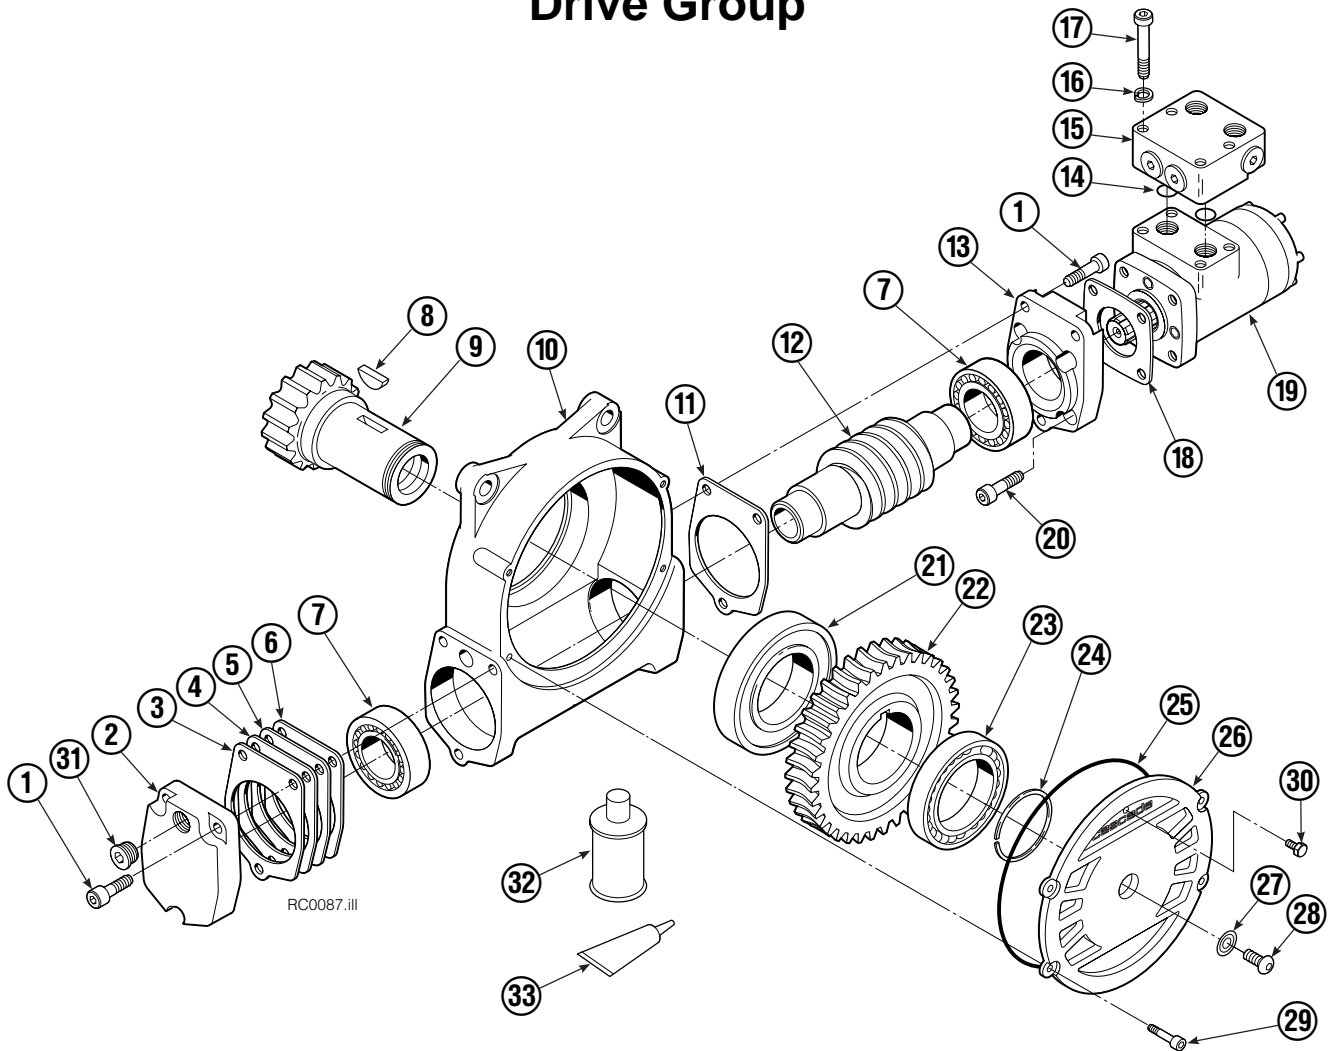

Drive Group

90F							
REF	QTY	PART NO.	DESCRIPTION	REF	QTY	PART NO.	DESCRIPTION
		795492	Drive Group with 2.8 c.i. Motor	19	1	206392	Drive Motor – 2.8 c.i.
1	6	769570	Capscrew, M12 x 25	20	4	4468	Capscrew, 3/8 NC x .75 GR8
2	1	676855	Cover	21	1	670580	Bearing
3	●	674513	Shim – .005" (blue)	22	1	675609	Worm Gear
4	●	670574	Shim – .010" (brown)	23	1	670581	Bearing
5	●	671757	Shim – .015" (pink)	24	1	7214	Snap Ring
6	●	671758	Shim – .020" (yellow)	25	1	643423	O-Ring
7	2	670579	Bearing	26	1	775552	Cover
8	1	670582	Key	27	1	783609	Seal
9	1	670556	Pinion	28	1	783608	Capscrew, M12 x 16
10	1	775551	Housing	29	4	200882	Capscrew, M8 x 20
11	1	686465	Gasket	30	1	644010	Relief Fitting
12	1	675608	Worm	31	1	604510	Fitting, 6
13	1	775553	Adapter	32	1	656300	Gear Box Lube – 48 oz.
14	2	2705	O-Ring	33	1	668184	Sealant
15	1	670549	Check Valve ▲			670578	Shim Service Kit (items 3-6,25,33)
16	4	6444	Lockwasher			675637	Bearing Service Kit (items 21 & 33)
17	4	607059	Capscrew, 5/16 NC x 1.75 GR8			675638	Bearing Service Kit (items 3-7,25)
18	1	670575	Gasket			685227	Motor Kit-4.5 (items 4,14,18)

● Quantity as required.

▲ See Check Valve page for parts breakdown.