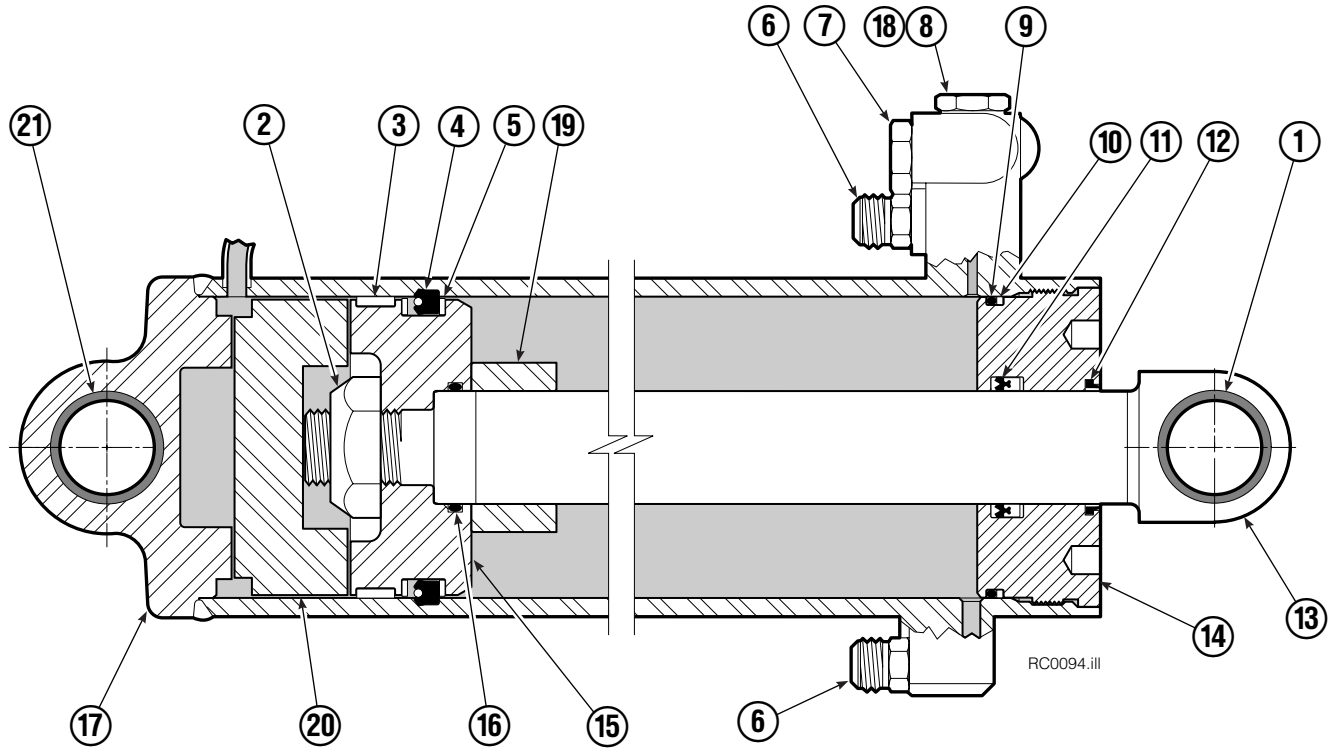

Long Arm Cylinder

REF	QTY	PART NO.	DESCRIPTION
		580171	Cylinder Assembly
1	1	674843	Bearing
2	1	560997	Nut
◆3	1	660769	Bearing
◆4	1	662462	Seal
◆5	2	638295	Back-Up Ring
6	2	604511	Fitting, 6-6
7	1	556852	Fitting, 4
8	1	557212	Check Valve
◆9	1	2801	O-Ring
◆10	1	583977	Back-Up Ring
◆11	1	554598	Seal
◆12	1	628047	Wiper
13	1	557405	Rod
14	1	555724	Retainer
15	1	557389	Piston
◆16	1	2722	O-Ring
17	1	558353	Shell
18	1	667516	Check Valve Service Kit
19	1	—	Spacer
20	1	—	Spacer
21	2	675006	Bearing
22	1	669243	Seal Loader
		555725	Service Kit

◆ Included in Service Kit 555725.

Reference: S-5320, S-5321.