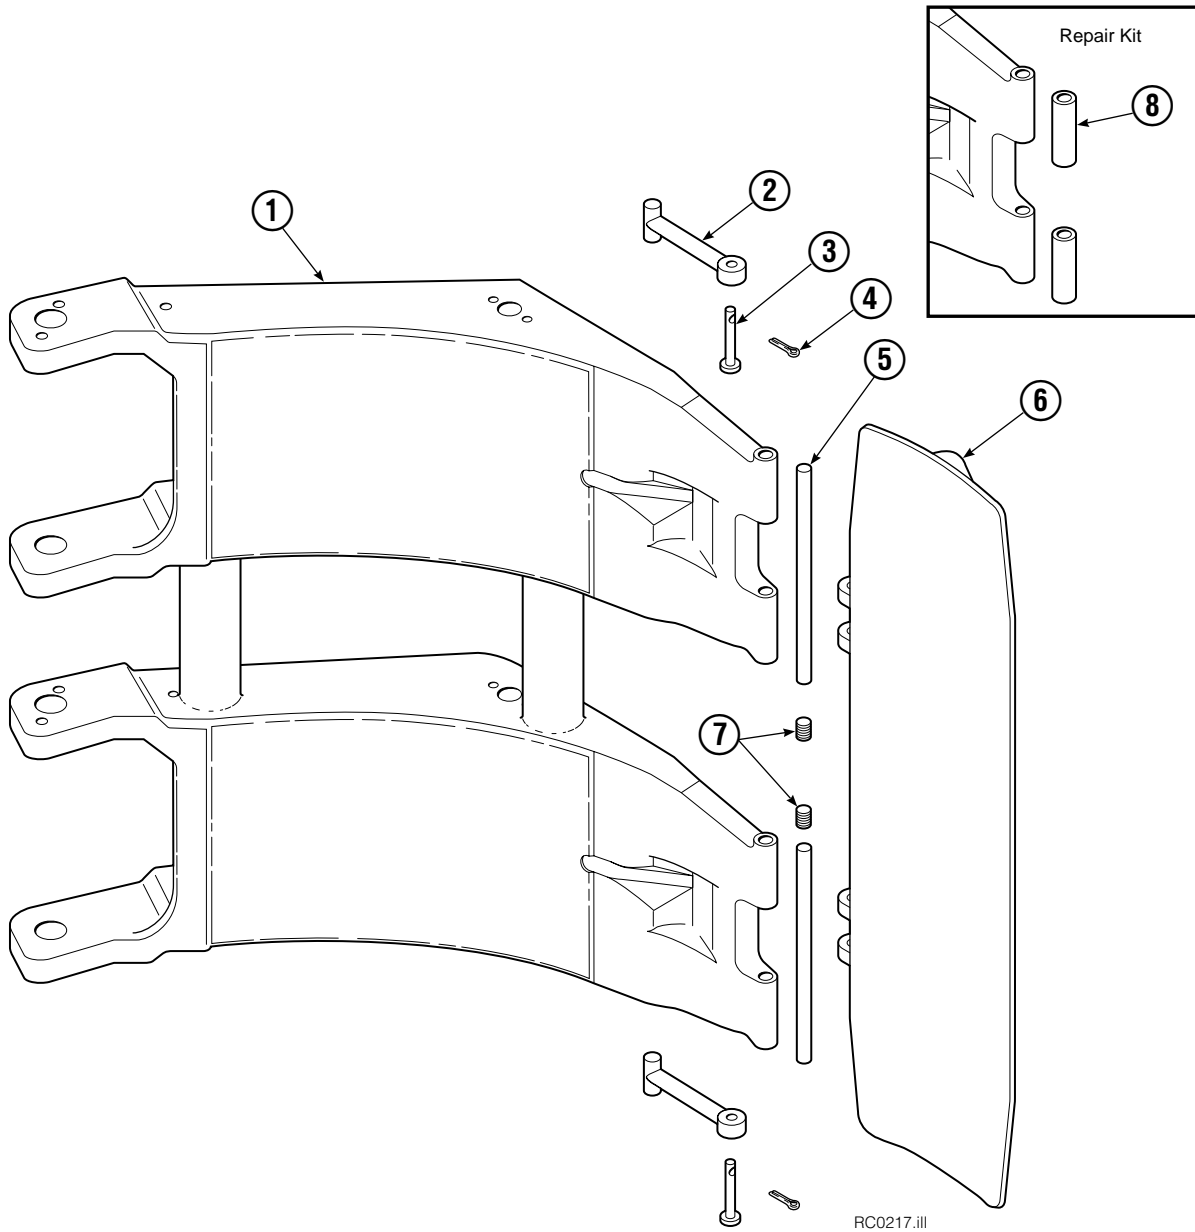

▲ See Revolving Connection page for parts breakdown.
Reference: Common Parts Group 208784.

Revolving Connection Fixed Short Arm

90F			
REF	QTY	PART NO.	DESCRIPTION
		208767	Revolving Connection
1	2	768798	Capscrew, M8 x 45
2	1	687300	End Block
3	6	604511	Fitting, 6-6
4	1	7341	Snap Ring
5	1	687288	Shaft
6	1	681585	Service Kit
7	6	663694	Fitting, 3
8	1	208942	Body
9	1	3138	Snap Ring
10	4	604510	Fitting, 6

◆ Included in Service Kit 555725.

Reference: S-5320, S-5321.

Link

REF	QTY	PART NO.	DESCRIPTION
1	2	675098	Link

Short Arm

90F			
REF	QTY	PART NO.	DESCRIPTION
		206682	Arm Assembly
1	1	206672	Short Arm
2	2	674994	Link
3	2	682978	Clevis Pin
4	2	6525	Cotter Pin
5	2	674993	Pin
6	1	674962	Contact Pad
7	2	689900	Plug
8	1	676810	Arm Tip Repair Kit

Long Arm

90F			
REF	QTY	PART NO.	DESCRIPTION
		206683	Arm Assembly
1	1	206673	Long Arm
2	2	674994	Link
3	2	682978	Clevis Pin
4	2	6525	Cotter Pin
5	2	674993	Pin
6	1	674962	Contact Pad
7	2	689900	Plug
8	1	676810	Arm Tip Repair Kit