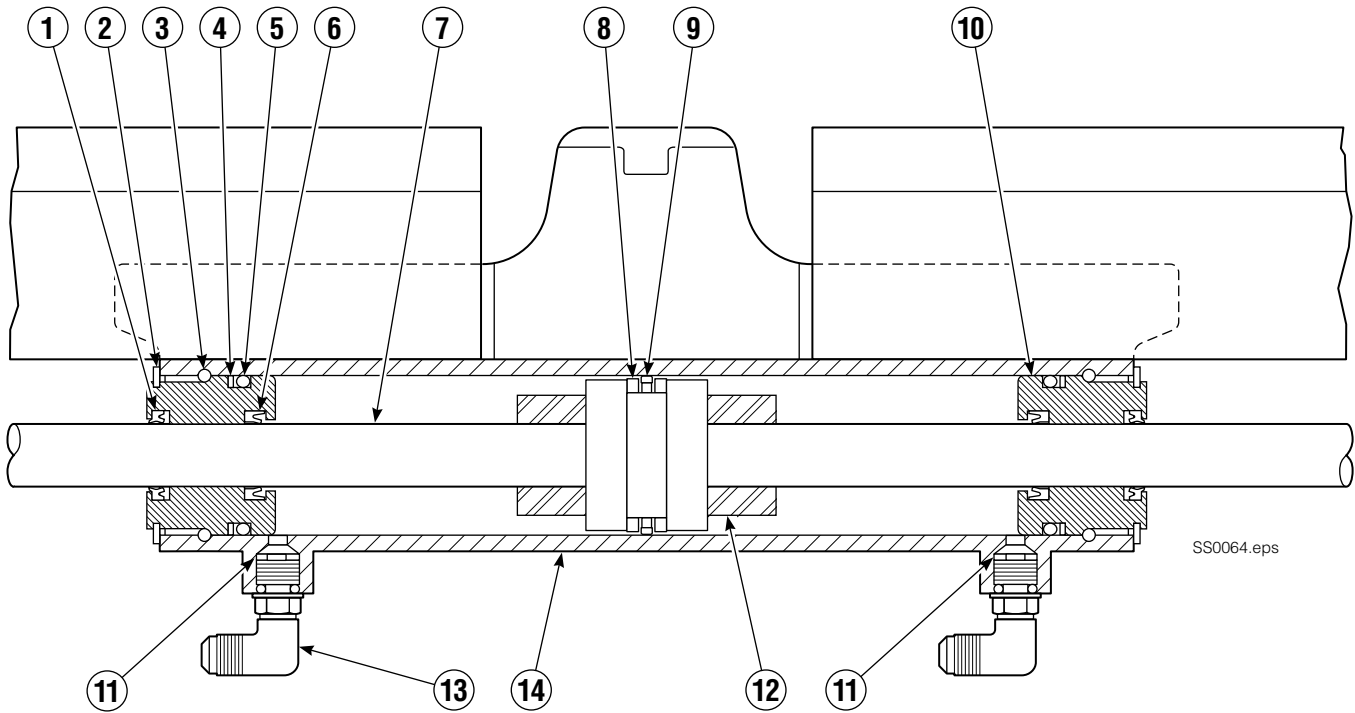

Cylinder

SS0064.eps

55E

REF	QTY	PART NO.	DESCRIPTION	REF	QTY	PART NO.	DESCRIPTION
		388428	Cylinder Assembly	● 8	2	563278	Bearing Ring
● 1	2	562131	Wiper Seal	● 9	1	564141	Piston Seal
2	2	562951	Snap Ring	10	2	562792	Retainer
3	2	562942	Retaining Ring	11	1	205369	Speed Control Washer
● 4	2	563388	Back-Up Ring	12	2	-	Spacer
● 5	2	562127	O-Ring	13	2	601676	Fitting, JIC 6-6
● 6	2	562132	Rod Seal	14	-	■	Cylinder Shell
7	1	562055	Rod			563487	Service Kit

● Included in Service Kit 563487.

■ Not serviceable, order new cylinder assembly.

Reference: S-6105, S-3816