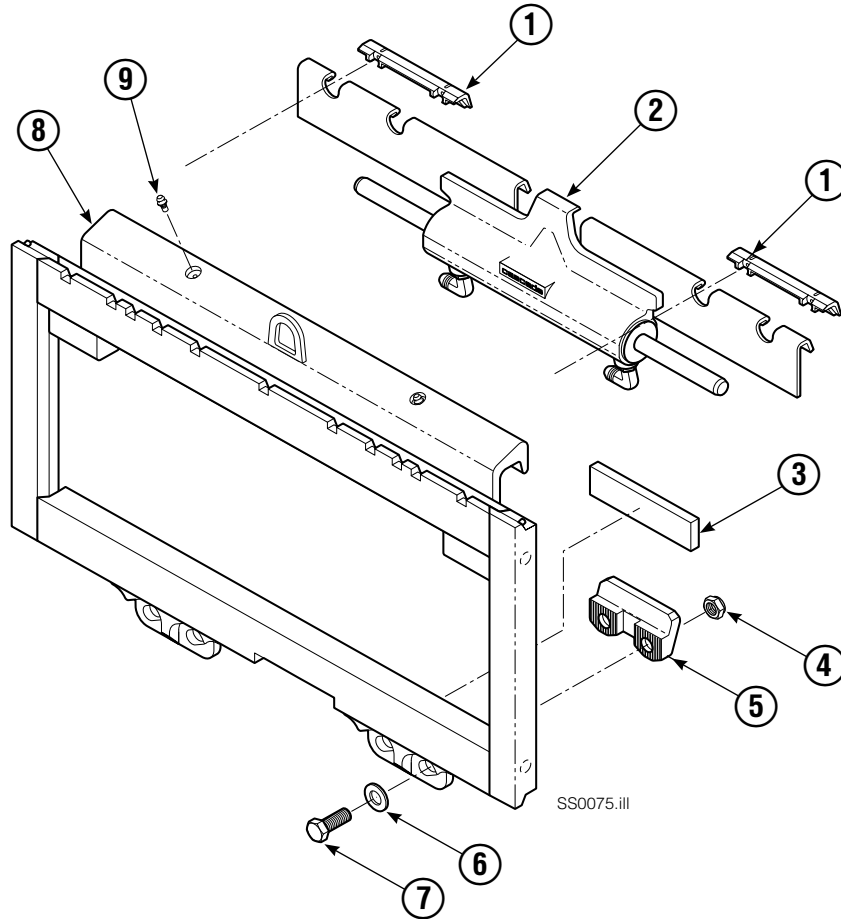

Lower Hook Group 204182
Common Parts 207376

55E			
REF	QTY	PART NO.	DESCRIPTION
1	▼	204187	Upper Bearing
2	1	■	Cylinder
3	▼	207209	Lower Bearing, 19 mm X
★4	4	553857	Nut, 5/8NC GR5
★5	2	204186	Lower Hook
★6	4	667225	Washer
★7	4	639121	Capscrew, 5/8NCx1.50 GR5
8	1	●	Frame
9	▼	7403	Zerk Fitting

- If the frame needs replacing, your best value is to order the complete sideshift assembly.
- ★ Included in Lower Hook Service Kit 204182.
- See cylinder page for parts breakdown.
- ▼ Quantity as required.

Cylinder

SS0064.eps

SS0065.eps

55E

REF	QTY	PART NO.	DESCRIPTION	REF	QTY	PART NO.	DESCRIPTION
		205842	Cylinder Assembly, 31.9 in. (810 mm)	● 8	2	563278	Bearing Ring
● 1	2	562131	Wiper Seal	● 9	1	564141	Piston Seal
2	2	562951	Snap Ring	10	2	562792	Retainer
3	2	562942	Retaining Ring	11	1	205369	Speed Control Washer
● 4	2	563388	Back-Up Ring	12	2	-	Spacer
● 5	2	562127	O-Ring	13	2	601676	Fitting, JIC 6-6
● 6	2	562132	Rod Seal	14	-	■	Cylinder Shell
7	1	562055	Rod			563487	Service Kit