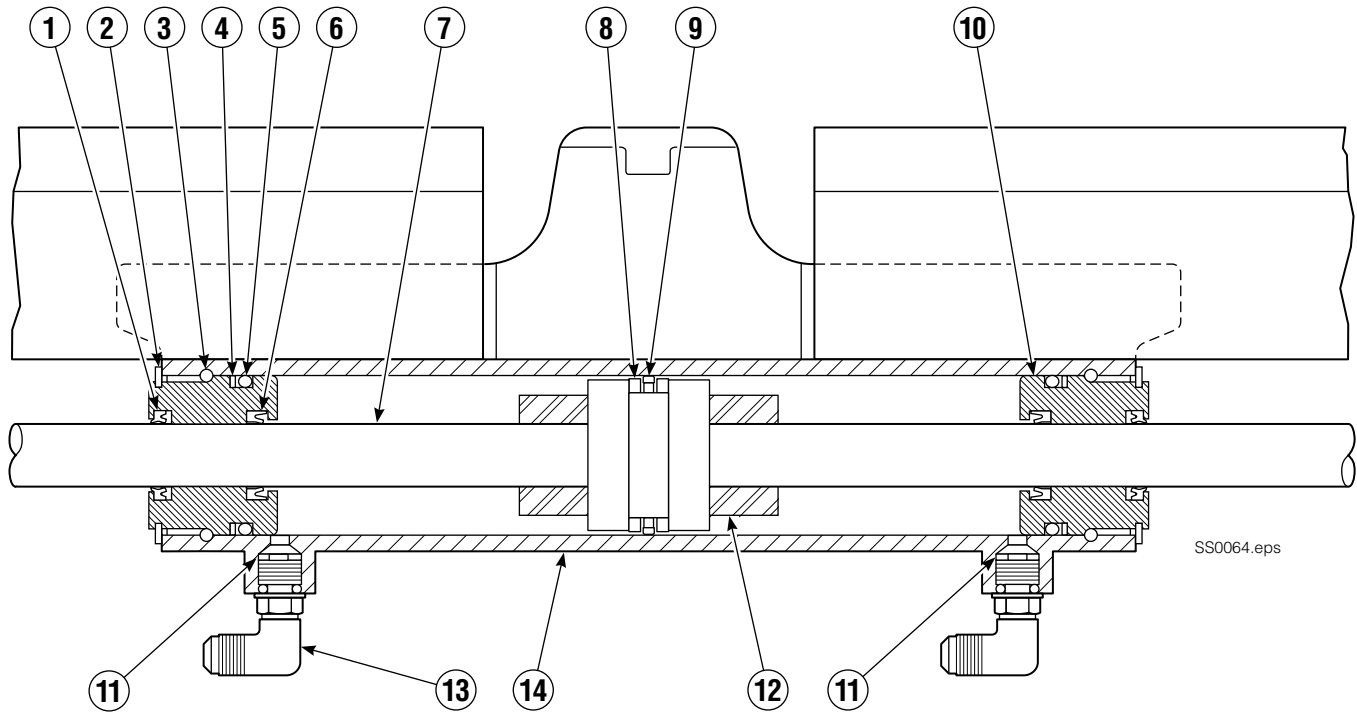

Lower Hook Group 204182
Common Parts 207376

55E			
REF	QTY	PART NO.	DESCRIPTION
1	▼	204187	Upper Bearing
2	1	■	Cylinder
3	▼	207209	Lower Bearing, 19 mm X
★4	4	553857	Nut, 5/8NC GR5
★5	2	204186	Lower Hook
★6	4	667225	Washer
★7	4	639121	Capscrew, 5/8NCx1.50 GR5
8	1	●	Frame
9	▼	7403	Zerk Fitting

- If the frame needs replacing, your best value is to order the complete sideshift assembly.
- ★ Included in Lower Hook Service Kit 204182.
- See cylinder page for parts breakdown.
- ▼ Quantity as required.

Cylinder

SS0064.eps

SS0065.eps

55E

REF	QTY	PART NO.	DESCRIPTION	REF	QTY	PART NO.	DESCRIPTION
		205842	Cylinder Assembly, 31.9 in. (810 mm)	● 8	2	563278	Bearing Ring
● 1	2	562131	Wiper Seal	● 9	1	564141	Piston Seal
2	2	562951	Snap Ring	10	2	562792	Retainer
3	2	562942	Retaining Ring	11	1	205369	Speed Control Washer
● 4	2	563388	Back-Up Ring	12	2	-	Spacer
● 5	2	562127	O-Ring	13	2	601676	Fitting, JIC 6-6
● 6	2	562132	Rod Seal	14	-	■	Cylinder Shell
7	1	562055	Rod			563487	Service Kit