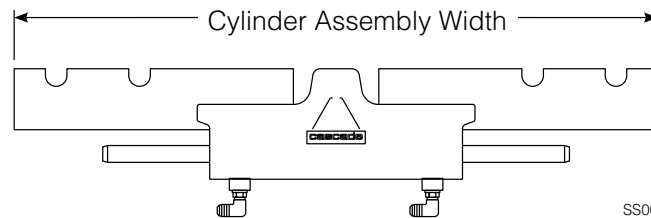

Lower Hook Group 204182
Common Parts 207376

55E			
REF	QTY	PART NO.	DESCRIPTION
1	▼	204187	Upper Bearing
2	1	■	Cylinder
3	▼	207209	Lower Bearing, 19 mm X
★4	4	553857	Nut, 5/8NC GR5
★5	2	204186	Lower Hook
★6	4	667225	Washer
★7	4	639121	Capscrew, 5/8NCx1.50 GR5
8	1	●	Frame
9	▼	7403	Zerk Fitting

- If the frame needs replacing, your best value is to order the complete sideshift assembly.
- ★ Included in Lower Hook Service Kit 204182.
- See cylinder page for parts breakdown.
- ▼ Quantity as required.

Cylinder

SS0064.eps

SS0065.eps

55E

REF	QTY	PART NO.	DESCRIPTION	REF	QTY	PART NO.	DESCRIPTION
		205842	Cylinder Assembly, 31.9 in. (810 mm)	● 8	2	563278	Bearing Ring
● 1	2	562131	Wiper Seal	● 9	1	564141	Piston Seal
2	2	562951	Snap Ring	10	2	562792	Retainer
3	2	562942	Retaining Ring	11	1	205369	Speed Control Washer
● 4	2	563388	Back-Up Ring	12	2	-	Spacer
● 5	2	562127	O-Ring	13	2	601676	Fitting, JIC 6-6
● 6	2	562132	Rod Seal	14	-	■	Cylinder Shell
7	1	562055	Rod			563487	Service Kit