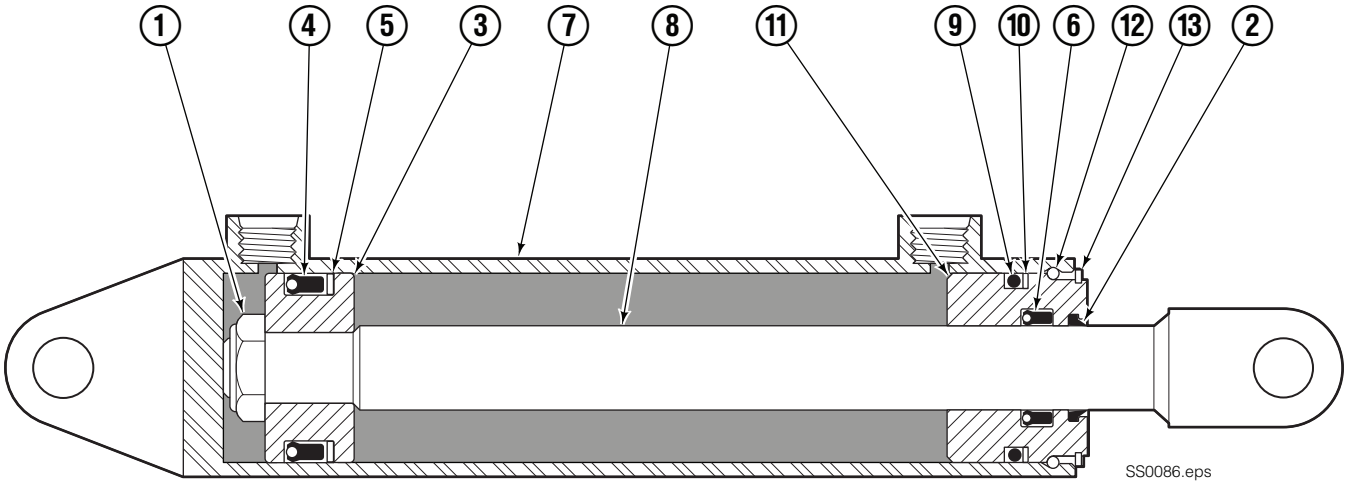

Sideshift Cylinder

REF	QTY	PART NO.	DESCRIPTION
		675548	Cylinder Assembly
1	1	553857	Nut
2	1	636851	■ Wiper
3	1	553501	Piston
4	1	662452	■ Seal
5	1	638247	■ Back-up Ring
6	1	641835	■ Seal
7	1	675549	Shell
8	1	553499	Rod
9	1	2785	■ O-Ring
10	1	615128	■ Back-up Ring
11	1	553500	Retainer
12	1	553856	Retaining Ring
13	1	7202	Retaining Ring
		553861	Service Kit

■ Included in Service Kit 553861.