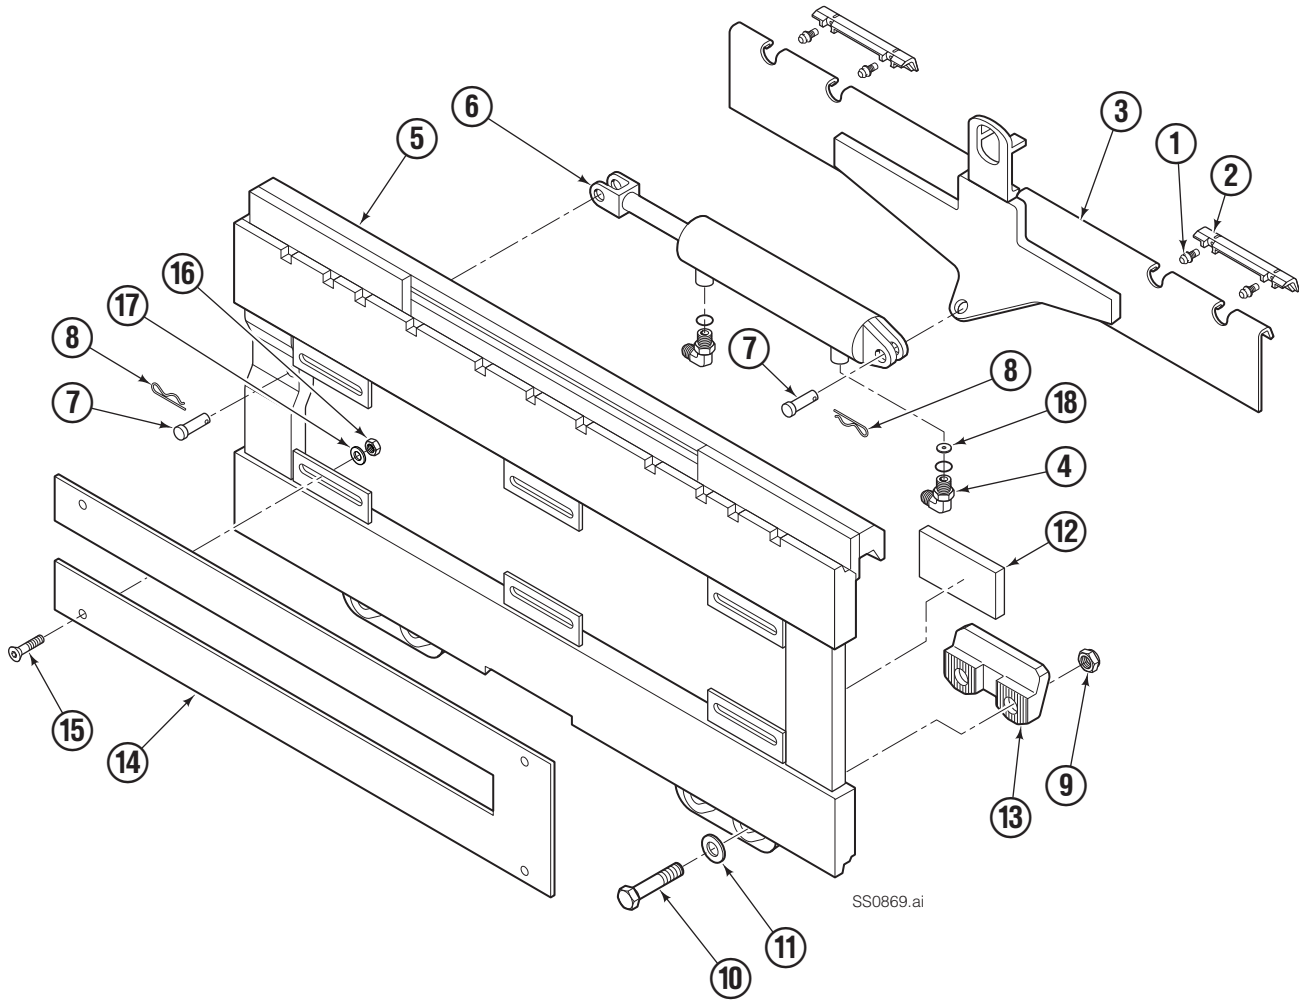

# Sideshifter Assembly

| 55D |     |          |                |     |     |          |                       |
|-----|-----|----------|----------------|-----|-----|----------|-----------------------|
| REF | QTY | PART NO. | DESCRIPTION    | REF | QTY | PART NO. | DESCRIPTION           |
| 1   | 4   | 7403     | Grease Fitting | 10  | 4   | 752903   | ● Capscrew, M16 x 45  |
| 2   | 2   | 204137   | Upper Bearing  | 11  | 4   | 667225   | ● Washer              |
| 3   | 1   | 676837   | Anchor Bracket | 12  | 2   | 208350   | Lower Bearing         |
| 4   | 2   | 601676   | ◆ Fitting, 6-6 | 13  | 2   | 6120933  | ● Lower Hook          |
| 5   | 1   | 6115732  | Faceplate ■    | 14  | 1   | 379398   | Guard                 |
| 6   | 1   | 675548   | Cylinder ▲     | 15  | 4   | 4059     | Capscrew, .312 x 1.00 |
| 7   | 2   | 206926   | ◆ Clevis Pin   | 16  | 4   | 5927     | Nut, .312             |
| 8   | 2   | 672726   | ◆ Cotter Pin   | 17  | 4   | 6229     | Washer, .312          |
| 9   | 4   | 678990   | ● Nut, M16     | 18  | 1   | 675550   | ◆ Restrictor Washer   |