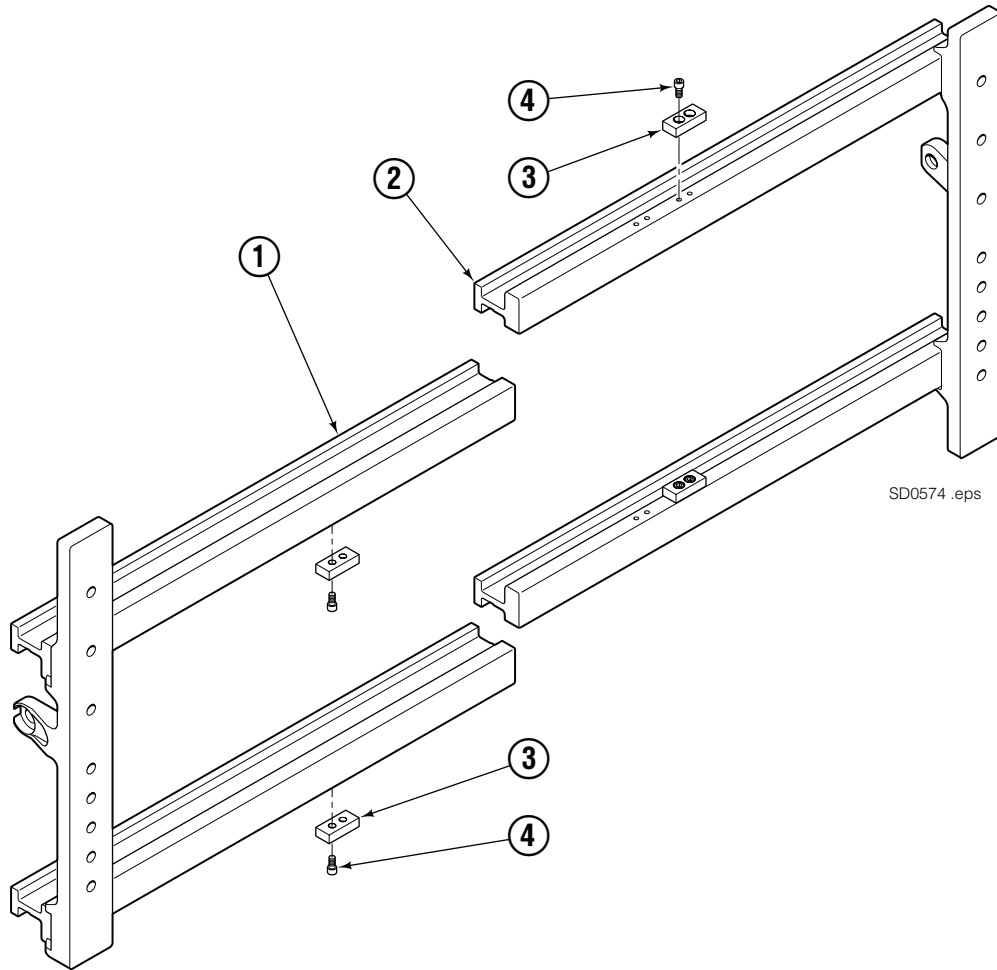

Fork Carrier Group

32G			
REF	QTY	PART NO.	DESCRIPTION
		6076816	Fork Carrier Group
1	1	6081988	Fork Carrier, RH
2	1	6082088	Fork Carrier, LH
3	4	6066470	Fork Stop
4	8	219596	Capscrew, M8 x 16

Reference: Fastener Kit 6067507, SK-9720.