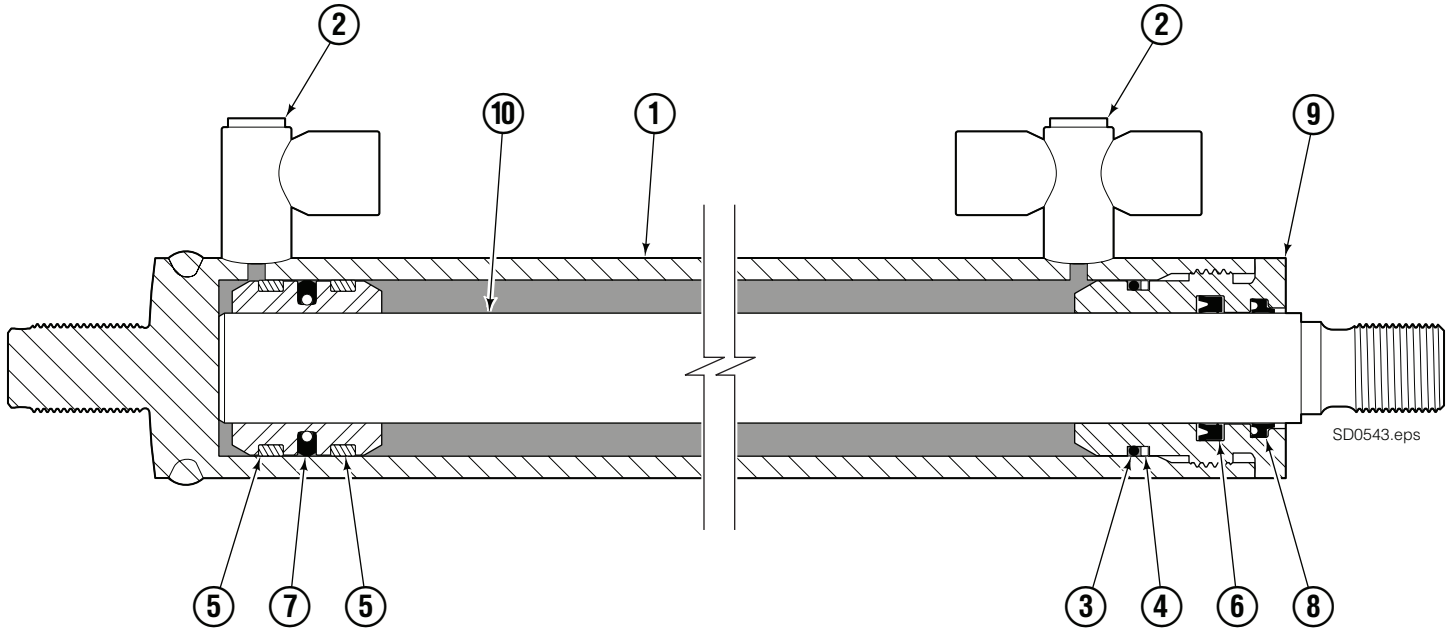

Safety Decals

G Single-Double			
REF	QTY	PART NO.	DESCRIPTION
1	2	679150	No Step Decal
2	8	665595	No Hand Hold Decal
3	1	6229149	Nameplate
4	1	6229145	Nameplate – Single Capacity
5	1	655268	Patent Plate
6	1	6071983	Close Forks Decal

Base Unit

32G							
REF	QTY	PART NO.	DESCRIPTION	REF	QTY	PART NO.	DESCRIPTION
		6076829	Base Unit (R1)	12	8	6028433	Bearing Retainer Plug
		6076823	Frame Assembly (R2) ♦	13	1	6069764	Fork Stop
1	1	6076057	Frame	14	2	765352	Capscrew, M8 x 30
2	1	6071859	Inner Fork Carrier – LH	15	2	767811	Roll Pin
3	1	6071858	Inner Fork Carrier – RH	16	2	424115	Lube Fitting
4	1	6138136	Bar	17	2	6069835	Relief Fitting
5	2	388348	Capscrew, M16 x 35	18	2	6069530	Pad Assembly
6	2	6069483	Upper Pin Retainer	19	2	6076828	Cylinder ●
7	4	6070661	Retaining Ring	20	2	6133449	Spring Cylinder
8	4	6066832	Seal	21	4	6066555	Nut, M14
9	4	6066556	Bushing	22	4	783800	Nut, M20
10	1	209776	Dowel Pin	23	2	768992	Roll Pin
11	4	6138135	Arm Bearing	24	1	6088014	Shim Kit ■

♦ Includes items 1-17.

● See Cylinder page for parts breakdown.

■ If required for Fork tip alignment. Not included in Base Unit.

Reference: Fastener Kit 6067507, SK-9717, SK-9718.

Cylinder

32G			
REF	QTY	PART NO.	DESCRIPTION
		6076828	Cylinder
1	1	6076827	Shell
2	2	663694	Plug, 3
3	1	6066334	O-Ring ◆
4	1	6066370	Backup Ring ◆
5	2	6066318	Piston Ring ◆
6	1	6066303	Rod Seal ◆
7	1	6066320	Piston Seal ◆
8	1	6066280	Rod Wiper ◆
9	1	6065874	Retainer
10	1	6066599	Piston/Rod Assembly
		6068008	Service Kit