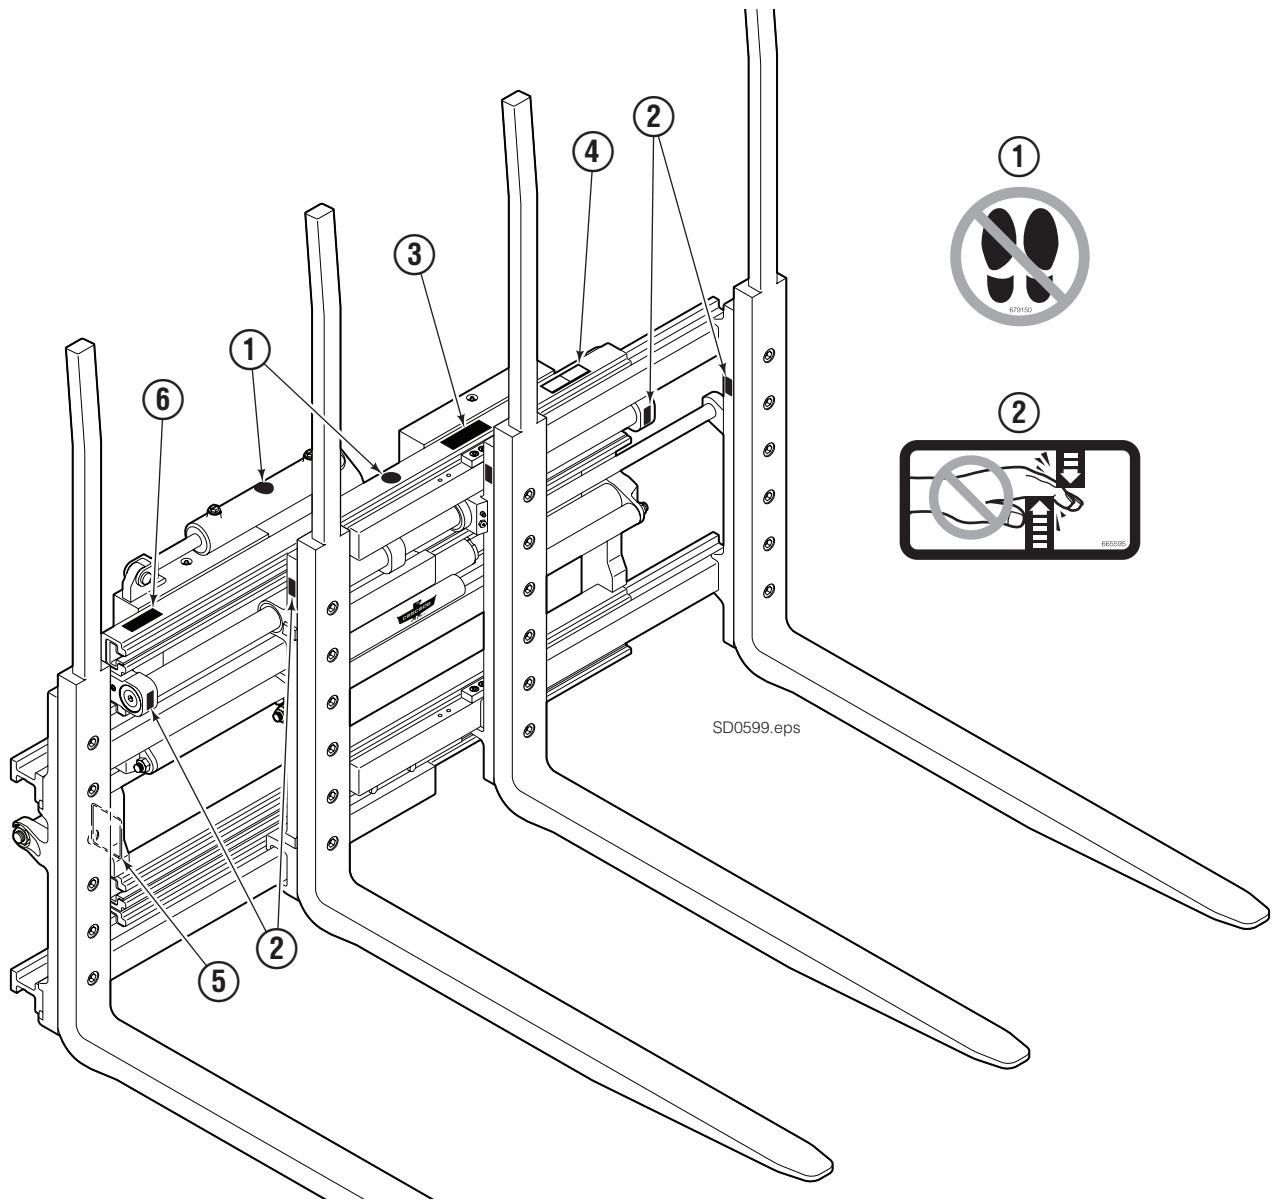

Safety Decals

G Single-Double			
REF	QTY	PART NO.	DESCRIPTION
1	2	679150	No Step Decal
2	8	665595	No Hand Hold Decal
3	1	6229149	Nameplate
4	1	6229145	Nameplate – Single Capacity
5	1	655268	Patent Plate
6	1	6071983	Close Forks Decal

Base Unit

32G							
REF	QTY	PART NO.	DESCRIPTION	REF	QTY	PART NO.	DESCRIPTION
		6076829	Base Unit (R1)	12	8	6028433	Bearing Retainer Plug
		6076823	Frame Assembly (R2) ♦	13	1	6069764	Fork Stop
1	1	6076057	Frame	14	2	765352	Capscrew, M8 x 30
2	1	6071859	Inner Fork Carrier – LH	15	2	767811	Roll Pin
3	1	6071858	Inner Fork Carrier – RH	16	2	424115	Lube Fitting
4	1	6138136	Bar	17	2	6069835	Relief Fitting
5	2	388348	Capscrew, M16 x 35	18	2	6069530	Pad Assembly
6	2	6069483	Upper Pin Retainer	19	2	6076828	Cylinder ●
7	4	6070661	Retaining Ring	20	2	6133449	Spring Cylinder
8	4	6066832	Seal	21	4	6066555	Nut, M14
9	4	6066556	Bushing	22	4	783800	Nut, M20
10	1	209776	Dowel Pin	23	2	768992	Roll Pin
11	4	6138135	Arm Bearing	24	1	6088014	Shim Kit ■

♦ Includes items 1-17.

● See Cylinder page for parts breakdown.

■ If required for Fork tip alignment. Not included in Base Unit.

Reference: Fastener Kit 6067507, SK-9717, SK-9718.

Cylinder

32G			
REF	QTY	PART NO.	DESCRIPTION
		6076828	Cylinder
1	1	6076827	Shell
2	2	663694	Plug, 3
3	1	6066334	O-Ring ◆
4	1	6066370	Backup Ring ◆
5	2	6066318	Piston Ring ◆
6	1	6066303	Rod Seal ◆
7	1	6066320	Piston Seal ◆
8	1	6066280	Rod Wiper ◆
9	1	6065874	Retainer
10	1	6066599	Piston/Rod Assembly
		6068008	Service Kit