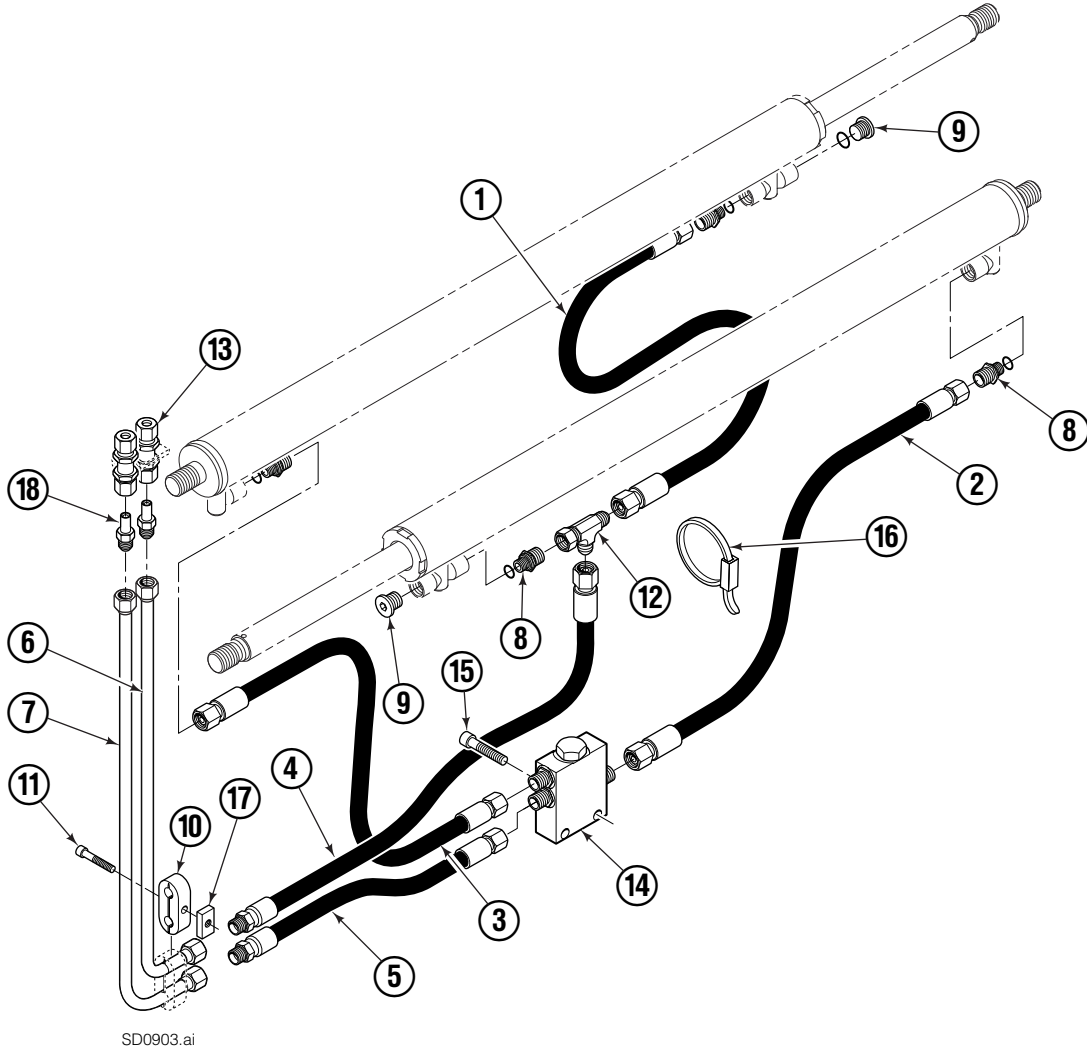

Hydraulic Group

SD0903.ai

32G							
REF	QTY	PART NO.	DESCRIPTION	REF	QTY	PART NO.	DESCRIPTION
		6148897	Hydraulic Group	10	1	6068555	Tube Clamp
1	1	6044937	Hose, 385 mm	11	1	768788	Capscrew, M6 x 35
2	1	6138170	Hose, 575 mm	12	1	6083810	Fitting
3	1	6137924	Hose, 610 mm	13	2	6072245	Fitting
4	1	6046613	Hose, 360 mm	14	1	6072308	Valve Assembly ♦
5	1	6046613	Hose, 360 mm	15	2	768787	Capscrew, M6 x 30
6	1	6148845	Tube	16	4	200008	Cable Tie
7	1	6148844	Tube	17	1	6148843	Block
8	4	778100	Fitting, 6 SAE – M10 L Series	18	2	6076514	Adapter Fitting
9	2	604510	Plug, 6				

♦ See Valve Assembly page for parts breakdown.
Reference: S-28864, Fitting Group 6076518.