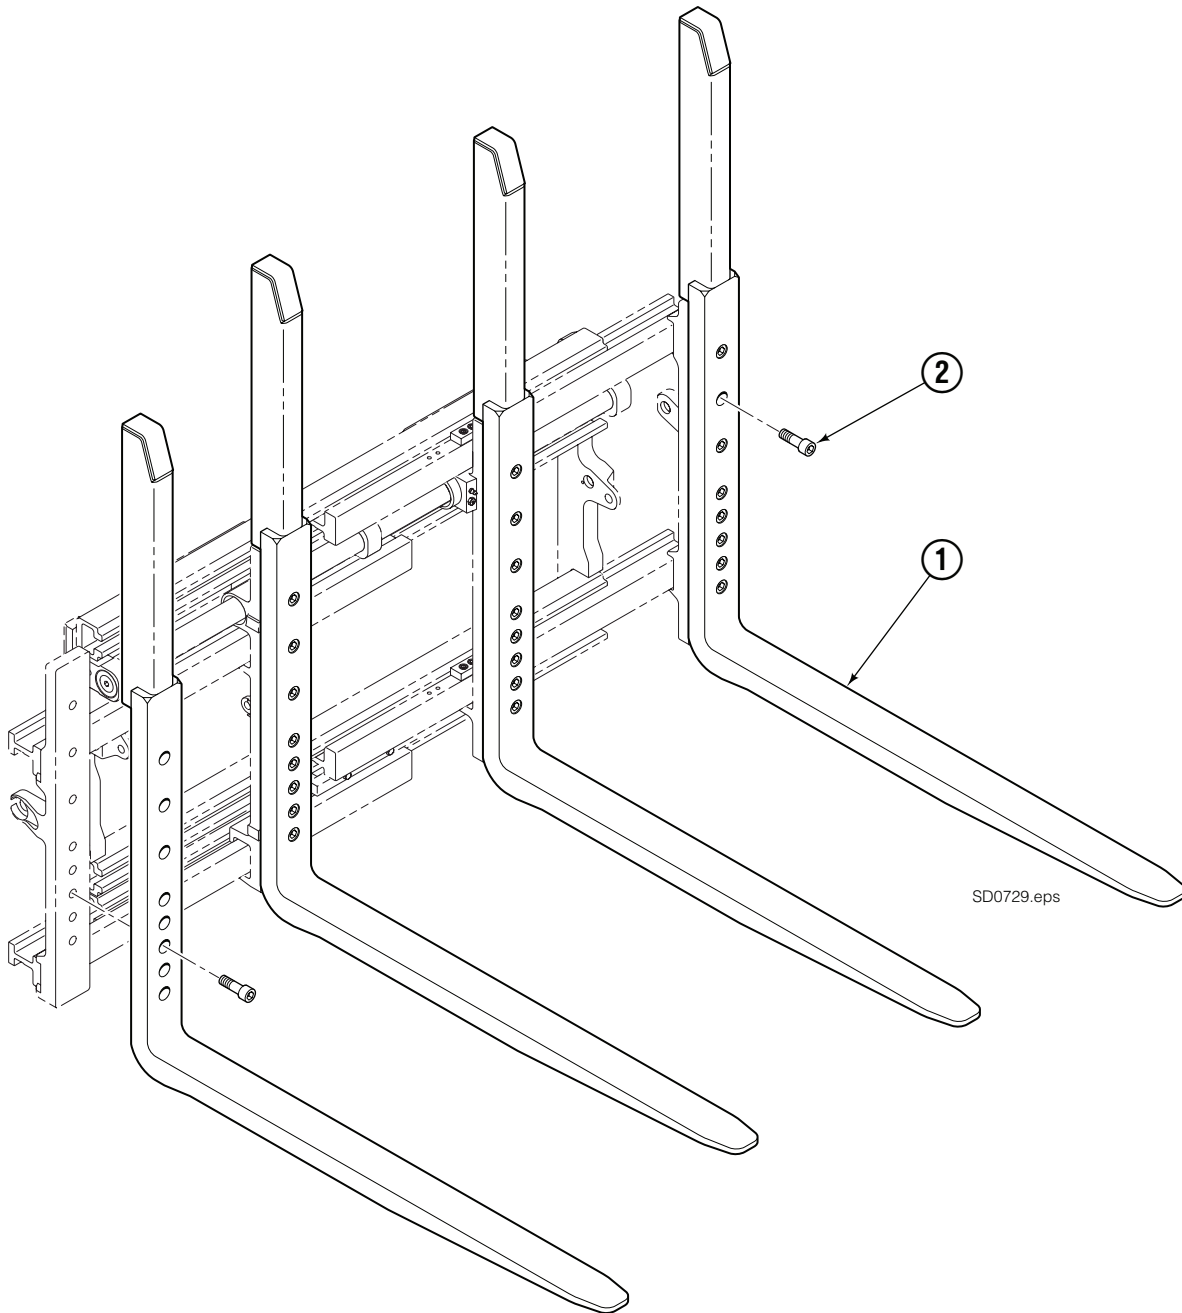

Forks

32G			
REF	QTY	PART NO.	DESCRIPTION
1	4	6082921	Fork
2	32	216013	Capscrew, M16 x 65

Reference: Fastener Kit 6072132, S-23198.