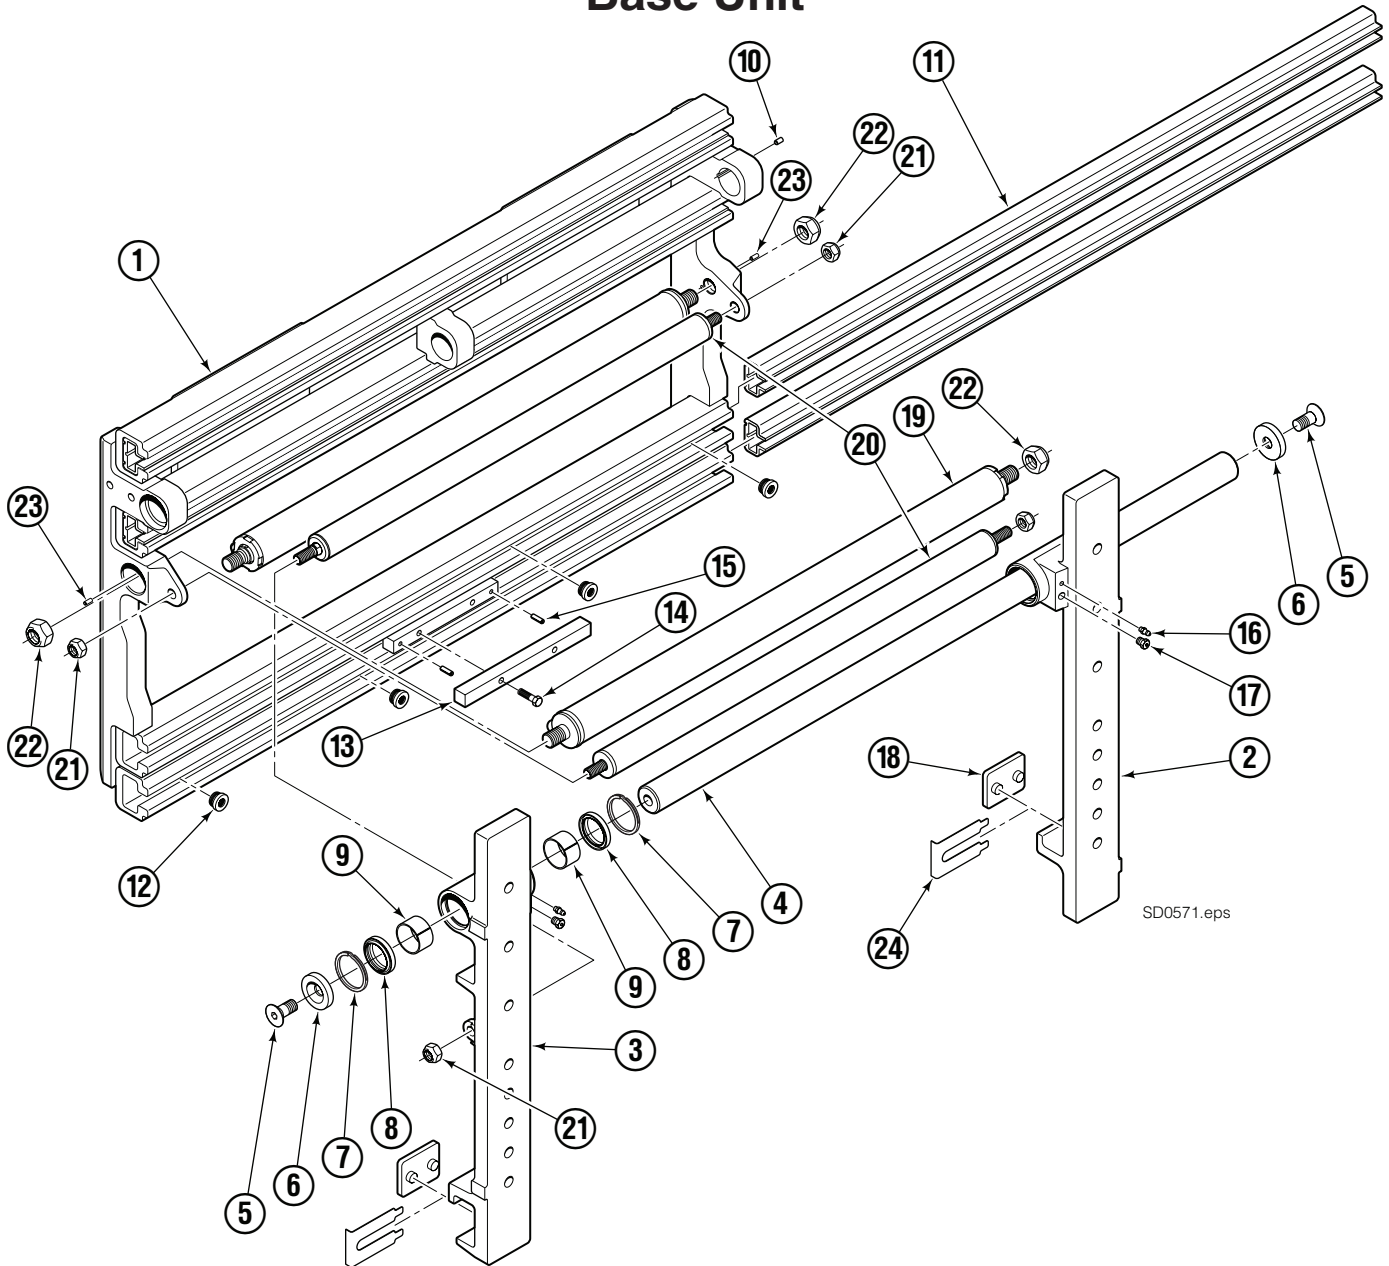

Safety Decals

G Single-Double			
REF	QTY	PART NO.	DESCRIPTION
1	2	679150	No Step Decal
2	8	665595	No Hand Hold Decal
3	1	6229149	Nameplate
4	1	6229145	Nameplate – Single Capacity
5	1	655268	Patent Plate
6	1	6071983	Close Forks Decal

Base Unit

32G							
REF	QTY	PART NO.	DESCRIPTION	REF	QTY	PART NO.	DESCRIPTION
		6076829	Base Unit (R1)	12	8	6028433	Bearing Retainer Plug
		6076823	Frame Assembly (R2) ♦	13	1	6069764	Fork Stop
1	1	6076057	Frame	14	2	765352	Capscrew, M8 x 30
2	1	6071859	Inner Fork Carrier – LH	15	2	767811	Roll Pin
3	1	6071858	Inner Fork Carrier – RH	16	2	424115	Lube Fitting
4	1	6138136	Bar	17	2	6069835	Relief Fitting
5	2	388348	Capscrew, M16 x 35	18	2	6069530	Pad Assembly
6	2	6069483	Upper Pin Retainer	19	2	6076828	Cylinder ●
7	4	6070661	Retaining Ring	20	2	6133449	Spring Cylinder
8	4	6066832	Seal	21	4	6066555	Nut, M14
9	4	6066556	Bushing	22	4	783800	Nut, M20
10	1	209776	Dowel Pin	23	2	768992	Roll Pin
11	4	6138135	Arm Bearing	24	1	6088014	Shim Kit ■

♦ Includes items 1-17.

● See Cylinder page for parts breakdown.

■ If required for Fork tip alignment. Not included in Base Unit.

Reference: Fastener Kit 6067507, SK-9717, SK-9718.

Cylinder

32G			
REF	QTY	PART NO.	DESCRIPTION
		6076828	Cylinder
1	1	6076827	Shell
2	2	663694	Plug, 3
3	1	6066334	O-Ring ◆
4	1	6066370	Backup Ring ◆
5	2	6066318	Piston Ring ◆
6	1	6066303	Rod Seal ◆
7	1	6066320	Piston Seal ◆
8	1	6066280	Rod Wiper ◆
9	1	6065874	Retainer
10	1	6066599	Piston/Rod Assembly
		6068008	Service Kit

♦ See Valve Assembly page for parts breakdown.
Reference: S-28864, Fitting Group 6076518.

Valve Assembly

32G			
REF	QTY	PART NO.	DESCRIPTION
		6072308	Valve Assembly
1	1	6072310	Valve Body
2	3	752555	Fitting, 6 SAE – M10 L-Series
3	1	210266	Flow Divider/Combiner
4	1	6071170	Seal Kit