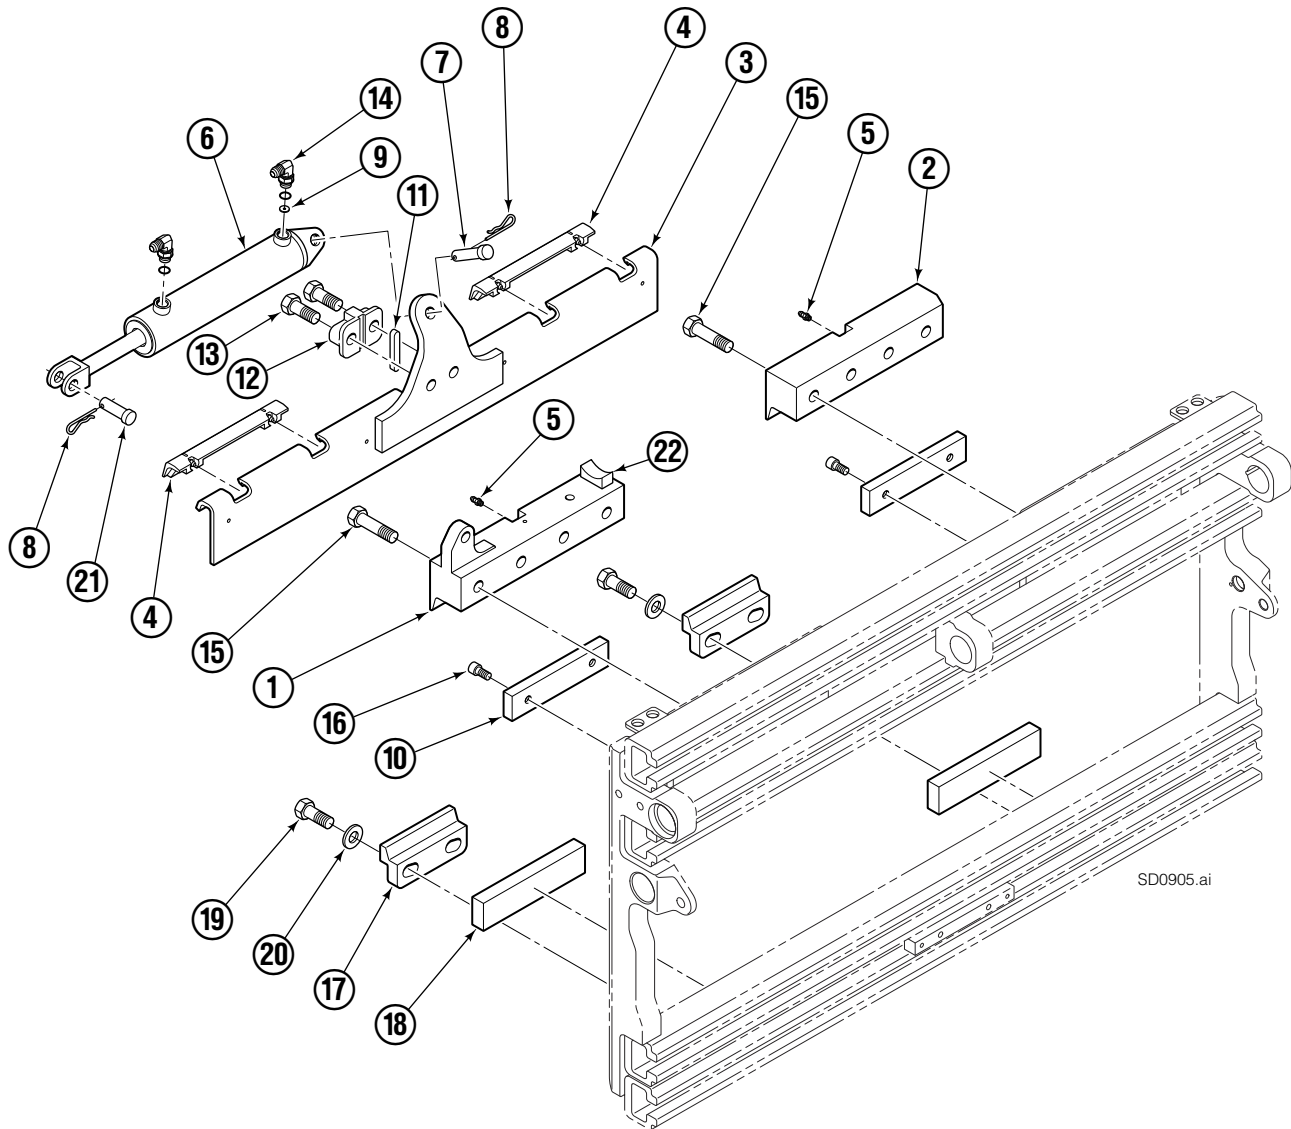

♦ See Valve Assembly page for parts breakdown.
Reference: S-28864, Fitting Group 6076518.

Valve Assembly

32G			
REF	QTY	PART NO.	DESCRIPTION
		6072308	Valve Assembly
1	1	6072310	Valve Body
2	3	752555	Fitting, 6 SAE – M10 L-Series
3	1	210266	Flow Divider/Combiner
4	1	6071170	Seal Kit

Fork Carrier Group

32G			
REF	QTY	PART NO.	DESCRIPTION
		6076816	Fork Carrier Group
1	1	6081988	Fork Carrier, RH
2	1	6082088	Fork Carrier, LH
3	4	6066470	Fork Stop
4	8	219596	Capscrew, M8 x 16

Reference: Fastener Kit 6067507, SK-9720.

Forks

32G			
REF	QTY	PART NO.	DESCRIPTION
1	4	6082921	Fork
2	32	216013	Capscrew, M16 x 65

Reference: Fastener Kit 6072132, S-23198.

Sideshift Mounting Group

SD0905.ai

Class III

REF	QTY	PART NO.	DESCRIPTION	REF	QTY	PART NO.	DESCRIPTION
		6071790	Sideshift Group (R12) ▲	11	1	209542	◆ Key
		6071855	Lower Hook Group (R4) ▼	12	1	6131029	◆ Key
1	1	6081063	Upper Mounting Hook, RH	13	2	219529	◆ Capscrew, M16 x 40
2	1	6081143	Upper Mounting Hook, LH	14	2	601676	Fitting, 6-6
3	1	6081563	Anchor Bracket	15	8	6040801	Capscrew, M16 x 60
4	2	6127049	Upper Bearing	16	4	768809	Capscrew, M10 x 16
5	2	7403	Grease Fitting	17	2	6066574	Lower Hook
6	1	6133721	Sideshift Cylinder ●	18	2	6070833	Lower Bearing
7	1	678525	Clevis Pin	19	4	214991	Capscrew, M16 x 45
8	2	672726	Cotter Pin	20	4	667225	Washer
9	1	675550	Restrictor Washer	21	1	671176	Clevis Pin
10	2	6066570	Spacer	22	1	6085425	Cylinder Support Pad