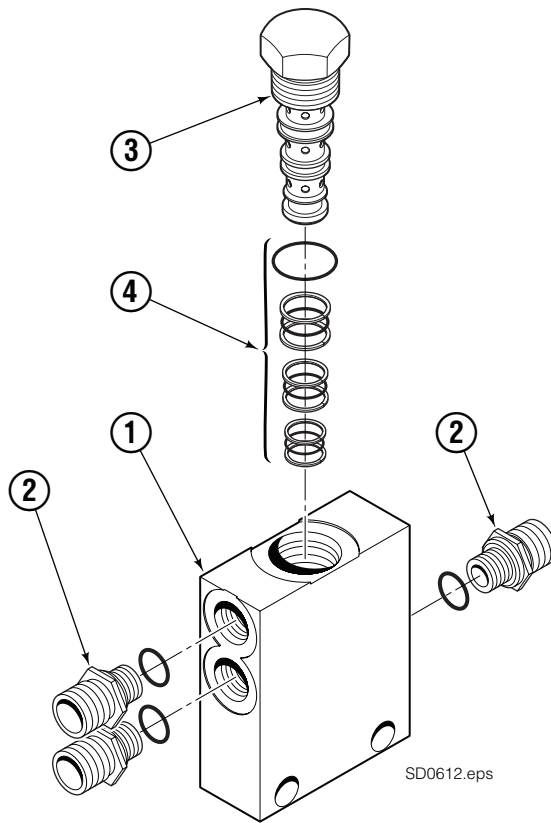

Valve Assembly

32G			
REF	QTY	PART NO.	DESCRIPTION
		6072308	Valve Assembly
1	1	6072310	Valve Body
2	3	752555	Fitting, 6 SAE – M10 L-Series
3	1	210266	Flow Divider/Combiner
4	1	6071170	Seal Kit