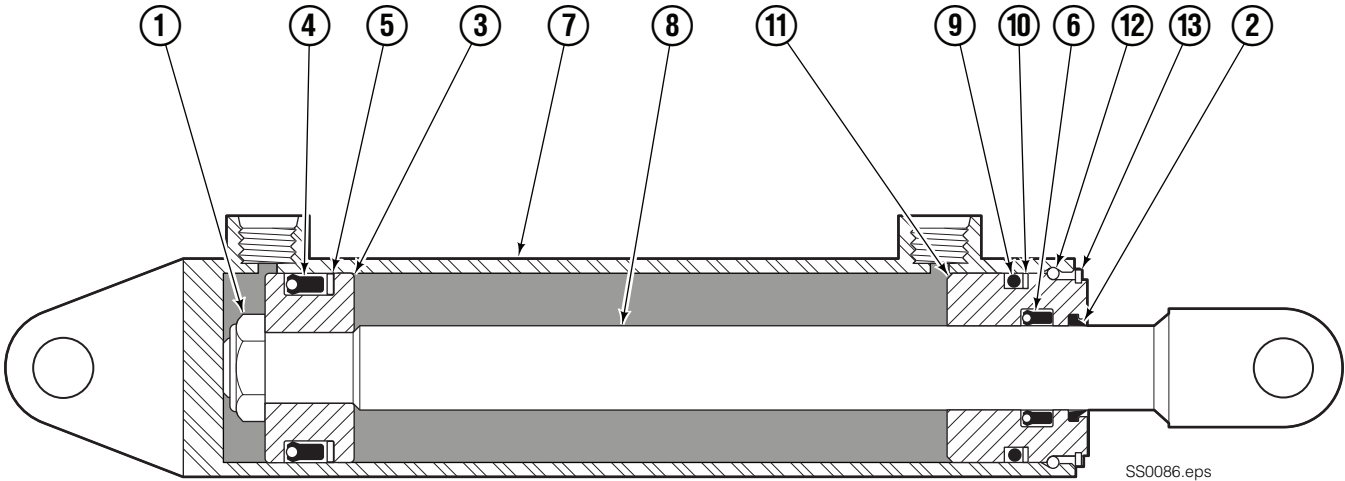

Forks

32G			
REF	QTY	PART NO.	DESCRIPTION
1	4	6082921	Fork
2	32	216013	Capscrew, M16 x 65

Reference: Fastener Kit 6072132, S-23198.

Sideshift Mounting Group

SD0905.ai

Class III

REF	QTY	PART NO.	DESCRIPTION	REF	QTY	PART NO.	DESCRIPTION
		6071790	Sideshift Group (R12) ▲	11	1	209542	◆ Key
		6071855	Lower Hook Group (R4) ▼	12	1	6131029	◆ Key
1	1	6081063	Upper Mounting Hook, RH	13	2	219529	◆ Capscrew, M16 x 40
2	1	6081143	Upper Mounting Hook, LH	14	2	601676	Fitting, 6-6
3	1	6081563	Anchor Bracket	15	8	6040801	Capscrew, M16 x 60
4	2	6127049	Upper Bearing	16	4	768809	Capscrew, M10 x 16
5	2	7403	Grease Fitting	17	2	6066574	Lower Hook
6	1	6133721	Sideshift Cylinder ●	18	2	6070833	Lower Bearing
7	1	678525	Clevis Pin	19	4	214991	Capscrew, M16 x 45
8	2	672726	Cotter Pin	20	4	667225	Washer
9	1	675550	Restrictor Washer	21	1	671176	Clevis Pin
10	2	6066570	Spacer	22	1	6085425	Cylinder Support Pad

▲ Includes items 1-13 & 21-22.

▼ Includes items 17-20.

● See Sideshift Cylinder page for parts breakdown.

◆ Included with Anchor Bracket 6081563.

Reference: Fitting Group 6076518, Fastener Kit 6067507.

Sideshift Cylinder