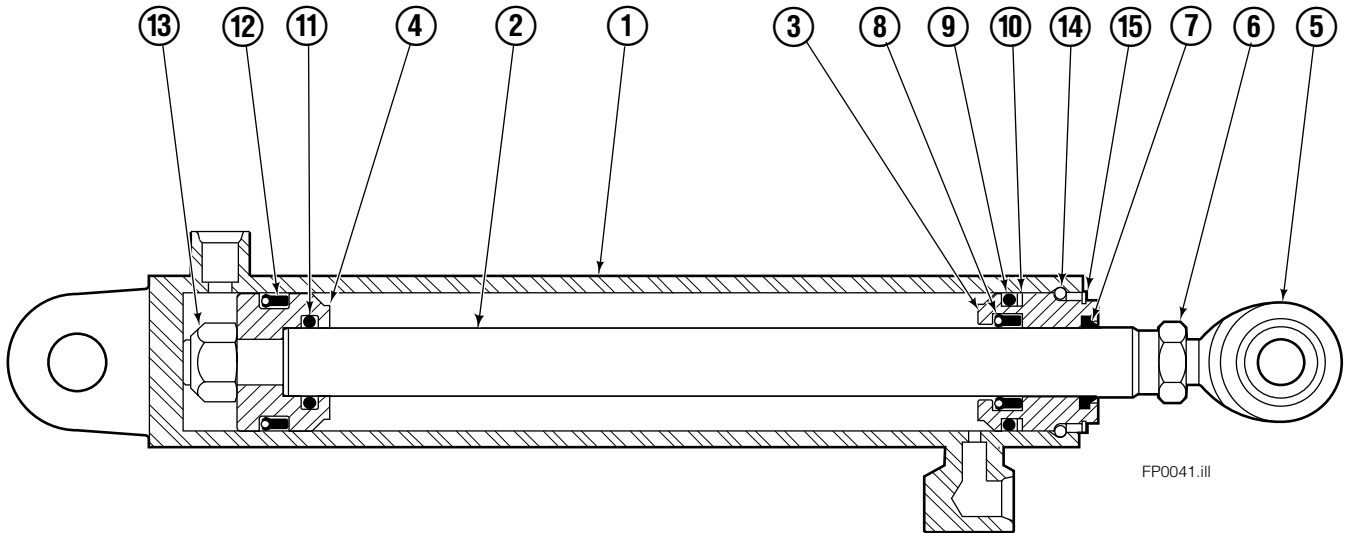

Left Hand Cylinder

FP0041.ill

100F

REF	QTY	PART NO.	DESCRIPTION
		209487	Cylinder Assembly - 49" ■
1	1	564487	Shell - 49" ■
2	1	564494	Rod - 49" ■
3	1	564451	Retainer
4	1	562056	Piston
5	1	564452	Rod End
6	1	5720	Nut
7	1	564408	● Rod Wiper
8	1	564406	● Rod Seal
9	1	562127	● O-Ring
10	1	563388	● Back-up Ring
11	1	563278	● O-Ring
12	1	564141	● Piston Seal
13	1	678019	Piston Nut
14	1	562942	Retaining Ring
15	1	562951	Snap Ring
16	1	---	Spacer
		564453	Service Kit

■ Carriage width.

● Included in Service Kit 564453.

Reference: S-6142.