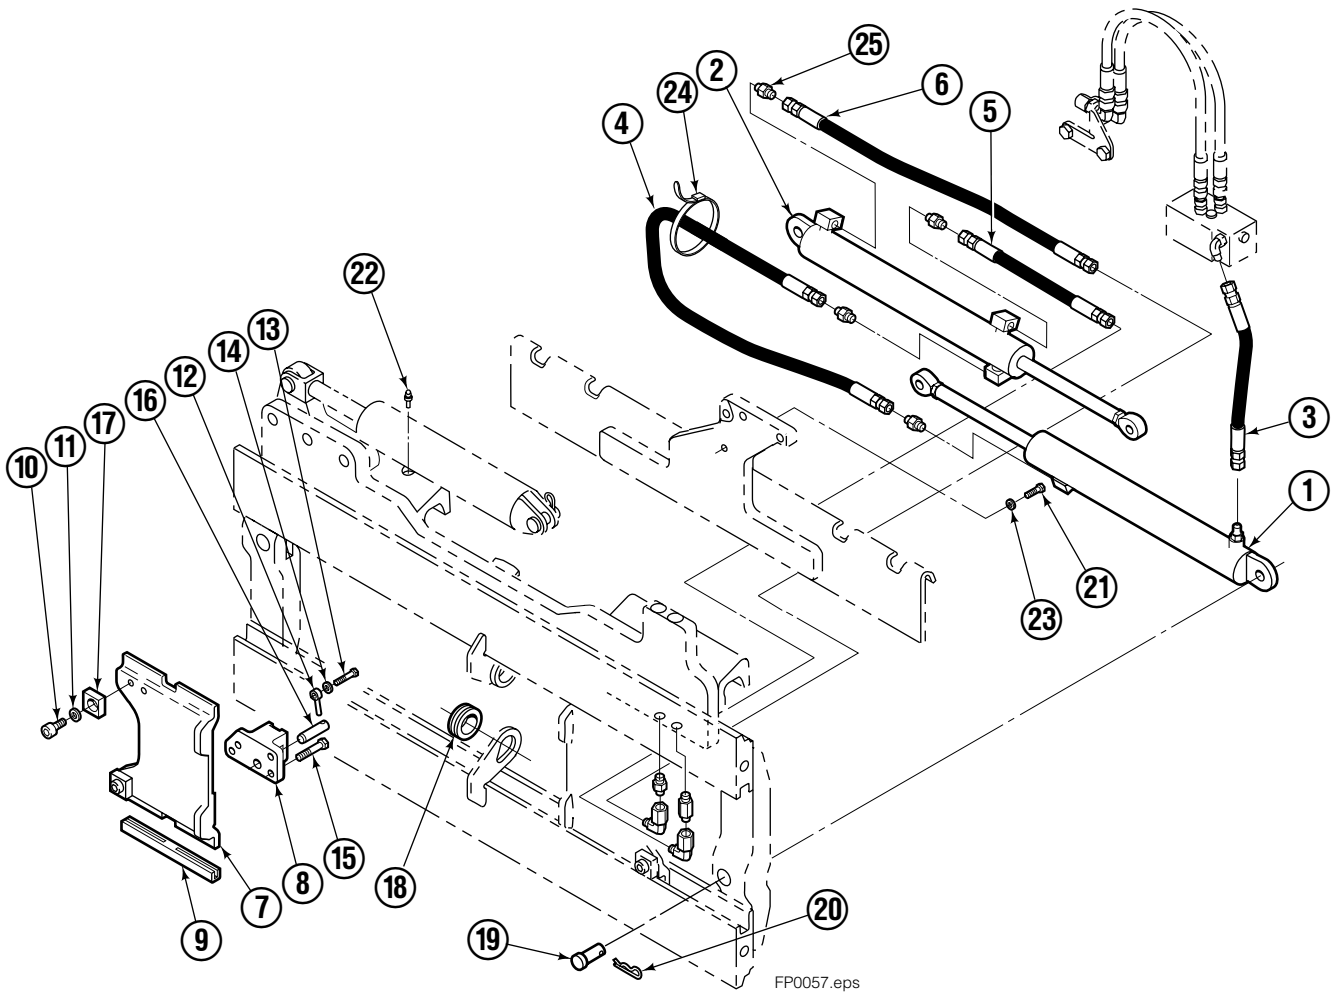

Safety Decals

Mounting Group Sideshifting

100F

REF	QTY	PART NO.	DESCRIPTION	REF	QTY	PART NO.	DESCRIPTION
		377174 ●	Sideshifting Mounting-49" ■	9	2	675957	Lower Hook
1	1	8472-2	Frame-49" ■	10	4	779019	Capscrew, M16x2,0x40-8.8
2	1	209394	Anchor Bracket-49" ■	11	2	675958	Guide
3	2	601676	Fitting, 6-6	12	2	678832	Pin - Quick Release
4	2	209542	Key, M10x8x63	13	1	209309	Lug
5	2	678528	Clevis Pin	14	2	208350	Lower Bearing
6	2	672726	Hairpin Cotter	15	2	672018	Upper Bearing
◆7	1	676649	Cylinder Assembly	16	3	752907	Capscrew, M20x50 Lg-8.8
8	1	675550	Washer (orifice .085)				

- Carriage width.
- Includes items 2 through 16.
- ◆ See Cylinder page for parts breakdown.

Sideshift Cylinder

FP0029.ill

REF	QTY	PART NO.	DESCRIPTION
		676649	Cylinder Assembly
1	1	553717	Nut
■ 2	1	662456	Seal
3	1	553527	Piston
■ 4	1	636852	Wiper
■ 5	1	649817	Back-up Ring
6	1	675550	Washer (orifice .085)
7	1	676776	Shell
8	1	553530	Rod
■ 9	1	2789	O-Ring
■ 10	1	615132	Back-up Ring
11	1	553528	Retainer
12	1	553688	Retaining Ring
13	1	7211	Snap Ring
■ 14	1	662447	Seal
		553866	Service Kit

■ Included in Service Kit 553866.

Hydraulic/Fork Group

Reference:
BC-106
SK-6042

100F

REF	QTY	PART NO.	DESCRIPTION	REF	QTY	PART NO.	DESCRIPTION
		209465	Hydraulic Group ●	13	2	763169	Capscrew
		209502	Fork Group ■	14	2	680217	Lockwasher
1	1	209487	Cylinder Assembly L. H. ◆	15	8	681370	Capscrew
2	1	209494	Cylinder Assembly R. H. ▼	16	2	209308	Pin
3	1	209515	Hose	17	4	209306	Block
4	1	209522	Hose	18	2	209305	Grommet
5	1	209528	Hose	19	2	661675	Clevis Pin
6	1	209530	Hose	20	2	672726	Hairpin Cotter
7	2	209391	Fork Carrier	21	1	763022	Capscrew
8	2	209280	Lug	22	2	7403	Grease Fitting
9	4	209303	Bearing	23	1	681238	Lockwasher
10	4	768838	Capscrew	24	1	200008	Cable Tie
11	4	678992	Lockwasher	25	5	604511	Fitting, 6-6
12	2	206923	Eyebolt				