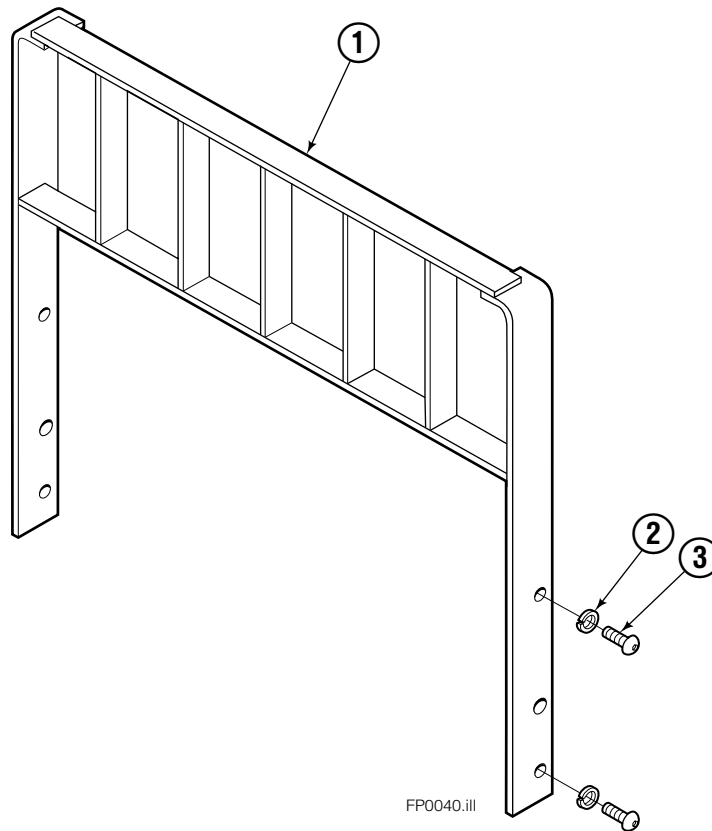

■ Carriage width.

● Included in Service Kit 564453.

Reference S-6143.

Flow Divider Group

FP0035.iii

100F			
REF	QTY	PART NO.	DESCRIPTION
		209504	Flow Divider Group
1	1	209310	Valve ■
2	1	209311	Valve Body
3	1	201527	Cartridge-Combiner
4	2	663694	Fitting, 3
5	2	604511	Fitting, 6-6
6	1	601676	Fitting, 6-6
7	1	679992	Service Kit
8	3	685105	Capscrew
9	3	678993	Lockwasher
10	2	207300	O-Ring
11	1	604511	Fitting, 6-6
12	2	2680	Fitting, 6-6
13	2	604510	Fitting, 6
14	1	605743	Fitting, 6-6

Backrests

100F			
REF	QTY	PART NO.	DESCRIPTION
1	1	209475	Backrest-49"x48" in.(1245x1219 mm)■
2	4	684586	Lockwasher
3	4	200173	Capscrew

■ Width by Height.

Reference: S-4098.

Do you have questions you need answered right now? Call your nearest Cascade Parts Department. Visit us online at www.cascorp.com