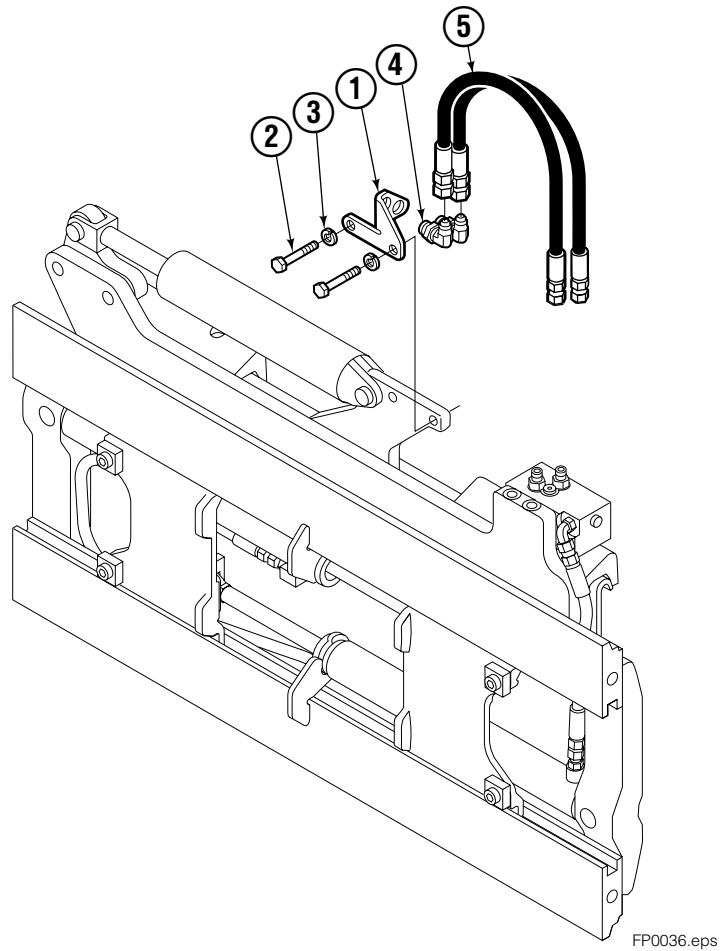

■ Carriage width.

● Included in Service Kit 564453.

Reference: S-6142.

Right Hand Cylinder

100F

REF	QTY	PART NO.	DESCRIPTION
		209494	Cylinder Assembly-49"■
1	1	564501	Shell-49"■
2	1	564494	Rod-49"■
3	1	564451	Retainer
4	1	562056	Piston
5	1	564452	Rod End
6	1	5720	Nut
7	1	564408	● Rod Wiper
8	1	564406	● Rod Seal
9	1	562127	● O-Ring
10	1	563388	● Back-up Ring
11	1	563278	● O-Ring
12	1	564141	● Piston Seal
13	1	678019	Piston Nut
14	1	562942	Retaining Ring
15	1	562951	Snap Ring
16	1	---	Spacer
		564453	Service Kit

■ Carriage width.

● Included in Service Kit 564453.

Reference S-6143.

Flow Divider Group

FP0035.iii

100F			
REF	QTY	PART NO.	DESCRIPTION
		209504	Flow Divider Group
1	1	209310	Valve ■
2	1	209311	Valve Body
3	1	201527	Cartridge-Combiner
4	2	663694	Fitting, 3
5	2	604511	Fitting, 6-6
6	1	601676	Fitting, 6-6
7	1	679992	Service Kit
8	3	685105	Capscrew
9	3	678993	Lockwasher
10	2	207300	O-Ring
11	1	604511	Fitting, 6-6
12	2	2680	Fitting, 6-6
13	2	604510	Fitting, 6
14	1	605743	Fitting, 6-6

■ Includes items 1 through 7.

Standard Installation Group

100F			
REF	QTY	PART NO.	DESCRIPTION
		209506	Installation Group
1	1	207314	Bracket
2	2	762899	Capscrew, M10X20-8.8
3	2	681238	Lockwasher
4	2	2453	Fitting, 8-8
5	2	207425	Hose

Backrests

100F			
REF	QTY	PART NO.	DESCRIPTION
1	1	209475	Backrest-49"x48" in.(1245x1219 mm)■
2	4	684586	Lockwasher
3	4	200173	Capscrew

■ Width by Height.

Reference: S-4098.

Do you have questions you need answered right now? Call your nearest Cascade Parts Department. Visit us online at www.cascorp.com