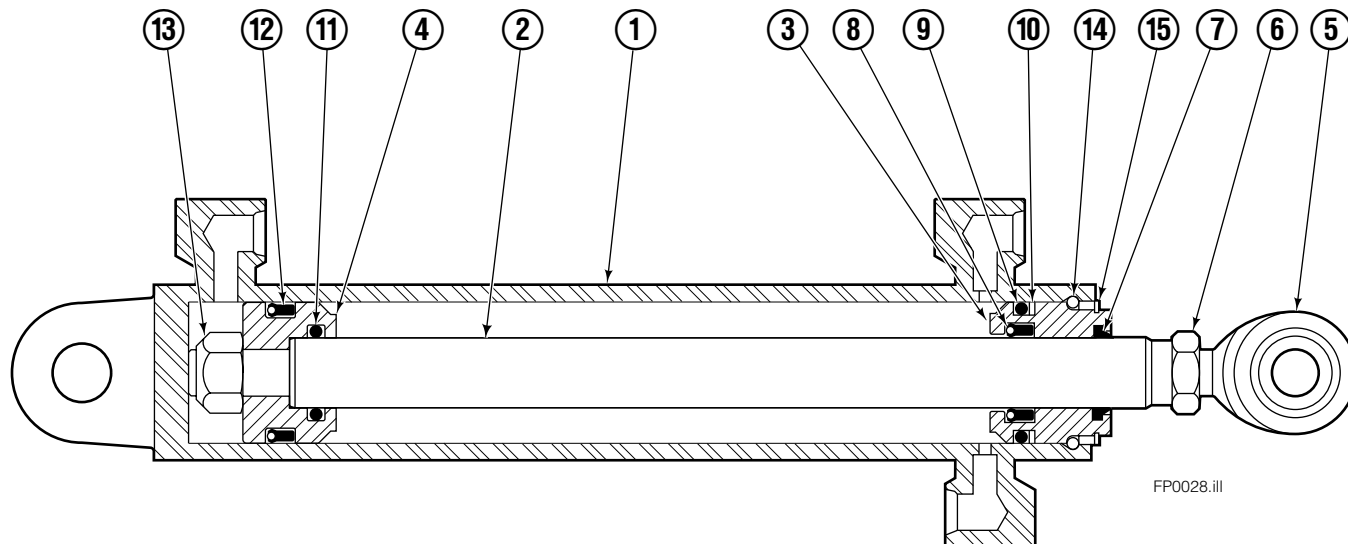

◆ See L.H. Cylinder page for parts breakdown.
▼ See R.H. Cylinder page for parts breakdown.

● Includes items 1 through 6.
■ Includes items 7 through 25.

Left Hand Cylinder

FP0041.ill

100F

REF	QTY	PART NO.	DESCRIPTION
		209487	Cylinder Assembly - 49" ■
1	1	564487	Shell - 49" ■
2	1	564494	Rod - 49" ■
3	1	564451	Retainer
4	1	562056	Piston
5	1	564452	Rod End
6	1	5720	Nut
7	1	564408	● Rod Wiper
8	1	564406	● Rod Seal
9	1	562127	● O-Ring
10	1	563388	● Back-up Ring
11	1	563278	● O-Ring
12	1	564141	● Piston Seal
13	1	678019	Piston Nut
14	1	562942	Retaining Ring
15	1	562951	Snap Ring
16	1	---	Spacer
		564453	Service Kit

■ Carriage width.

● Included in Service Kit 564453.

Reference: S-6142.

Right Hand Cylinder

100F

REF	QTY	PART NO.	DESCRIPTION
		209494	Cylinder Assembly-49"■
1	1	564501	Shell-49"■
2	1	564494	Rod-49"■
3	1	564451	Retainer
4	1	562056	Piston
5	1	564452	Rod End
6	1	5720	Nut
7	1	564408	● Rod Wiper
8	1	564406	● Rod Seal
9	1	562127	● O-Ring
10	1	563388	● Back-up Ring
11	1	563278	● O-Ring
12	1	564141	● Piston Seal
13	1	678019	Piston Nut
14	1	562942	Retaining Ring
15	1	562951	Snap Ring
16	1	---	Spacer
		564453	Service Kit