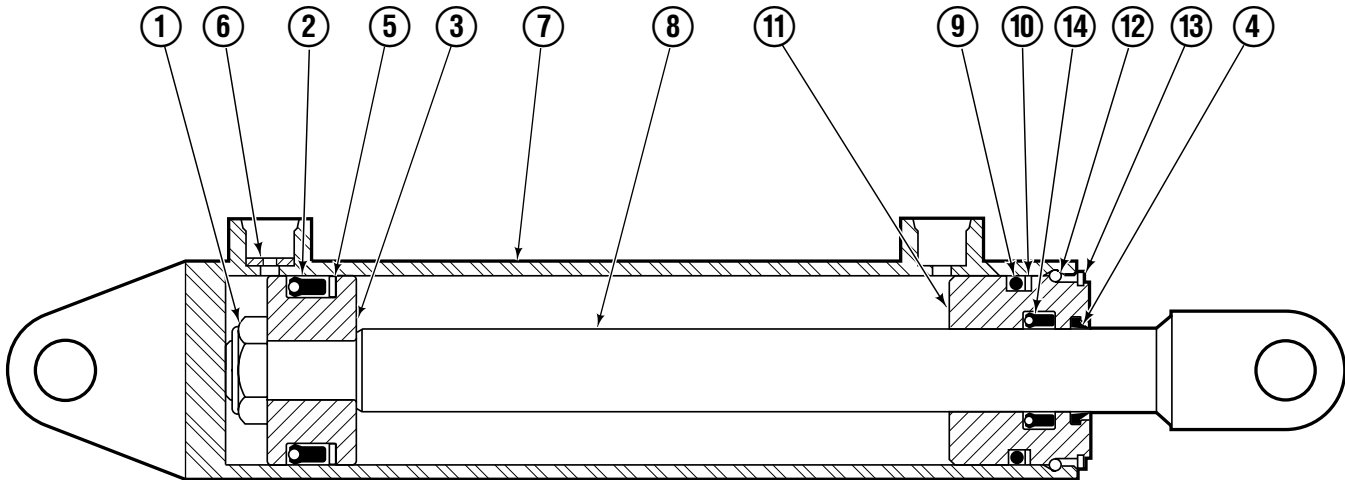

Safety Decals

Mounting Group Sideshifting

100F

REF	QTY	PART NO.	DESCRIPTION	REF	QTY	PART NO.	DESCRIPTION
		377174 ●	Sideshifting Mounting-49" ■	9	2	675957	Lower Hook
1	1	8472-2	Frame-49" ■	10	4	779019	Capscrew, M16x2,0x40-8.8
2	1	209394	Anchor Bracket-49" ■	11	2	675958	Guide
3	2	601676	Fitting, 6-6	12	2	678832	Pin - Quick Release
4	2	209542	Key, M10x8x63	13	1	209309	Lug
5	2	678528	Clevis Pin	14	2	208350	Lower Bearing
6	2	672726	Hairpin Cotter	15	2	672018	Upper Bearing
◆7	1	676649	Cylinder Assembly	16	3	752907	Capscrew, M20x50 Lg-8.8
8	1	675550	Washer (orifice .085)				

- Carriage width.
- Includes items 2 through 16.
- ◆ See Cylinder page for parts breakdown.

Sideshift Cylinder

FP0029.ill

REF	QTY	PART NO.	DESCRIPTION
		676649	Cylinder Assembly
1	1	553717	Nut
■ 2	1	662456	Seal
3	1	553527	Piston
■ 4	1	636852	Wiper
■ 5	1	649817	Back-up Ring
6	1	675550	Washer (orifice .085)
7	1	676776	Shell
8	1	553530	Rod
■ 9	1	2789	O-Ring
■ 10	1	615132	Back-up Ring
11	1	553528	Retainer
12	1	553688	Retaining Ring
13	1	7211	Snap Ring
■ 14	1	662447	Seal
		553866	Service Kit