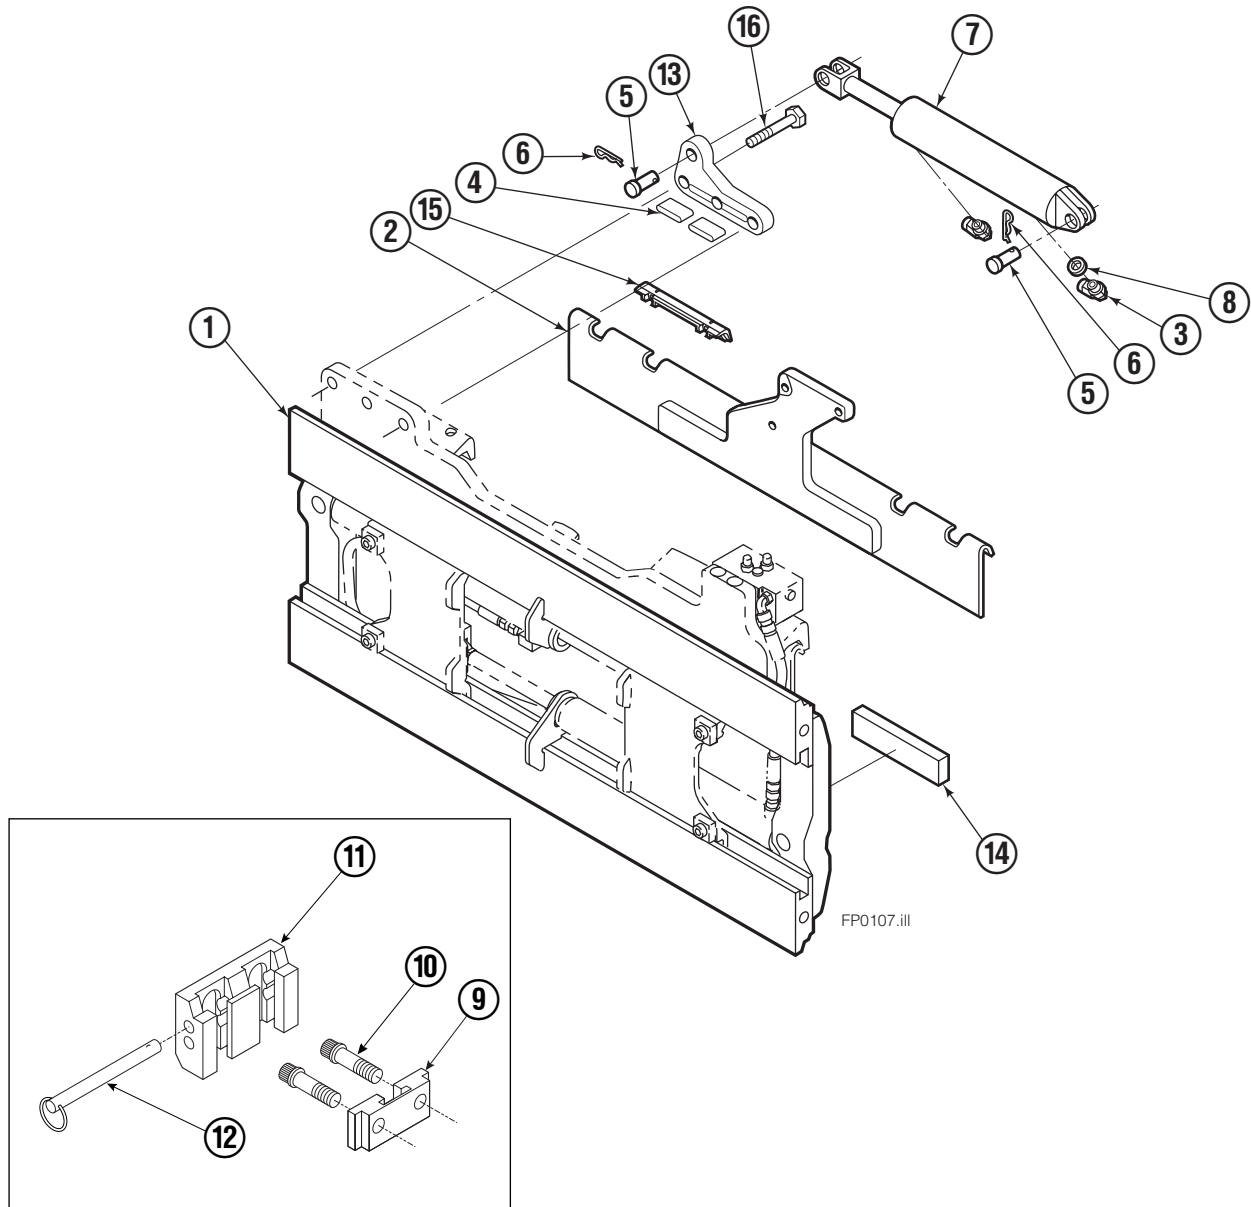

Safety Decals

Mounting Group Sideshifting

100F

REF	QTY	PART NO.	DESCRIPTION	REF	QTY	PART NO.	DESCRIPTION
		377174 ●	Sideshifting Mounting-49" ■	9	2	675957	Lower Hook
1	1	8472-2	Frame-49" ■	10	4	779019	Capscrew, M16x2,0x40-8.8
2	1	209394	Anchor Bracket-49" ■	11	2	675958	Guide
3	2	601676	Fitting, 6-6	12	2	678832	Pin - Quick Release
4	2	209542	Key, M10x8x63	13	1	209309	Lug
5	2	678528	Clevis Pin	14	2	208350	Lower Bearing
6	2	672726	Hairpin Cotter	15	2	672018	Upper Bearing
◆7	1	676649	Cylinder Assembly	16	3	752907	Capscrew, M20x50 Lg-8.8
8	1	675550	Washer (orifice .085)				

- Carriage width.
- Includes items 2 through 16.
- ◆ See Cylinder page for parts breakdown.

Sideshift Cylinder

FP0029.ill

REF	QTY	PART NO.	DESCRIPTION
		676649	Cylinder Assembly
1	1	553717	Nut
■ 2	1	662456	Seal
3	1	553527	Piston
■ 4	1	636852	Wiper
■ 5	1	649817	Back-up Ring
6	1	675550	Washer (orifice .085)
7	1	676776	Shell
8	1	553530	Rod
■ 9	1	2789	O-Ring
■ 10	1	615132	Back-up Ring
11	1	553528	Retainer
12	1	553688	Retaining Ring
13	1	7211	Snap Ring
■ 14	1	662447	Seal
		553866	Service Kit