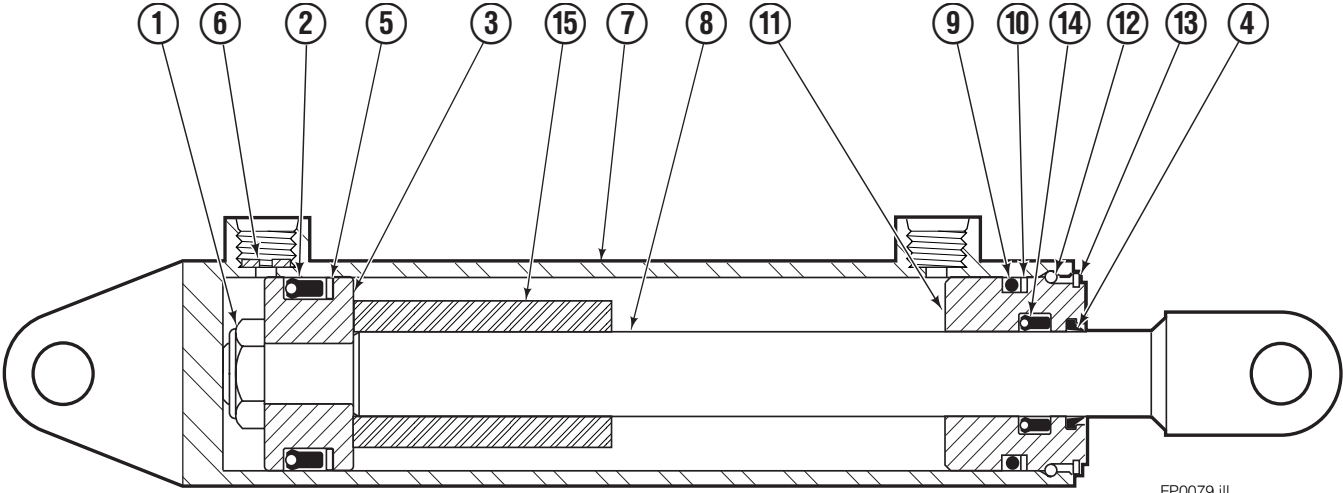

Sideshift Cylinder

FP0079.ill

REF	QTY	PART NO.	DESCRIPTION
		335480	Cylinder Assembly
1	1	553857	Nut
■ 2	1	662452	Seal
3	1	553501	Piston
■ 4	1	636851	Wiper
■ 5	1	638247	Back-up Ring
6	1	675550	Washer (orifice .085)
7	1	335481	Shell
8	1	335482	Rod
■ 9	1	2785	O-Ring
■ 10	1	615128	Back-up Ring
11	1	553500	Retainer
12	1	553856	Retaining Ring
13	1	7202	Snap Ring
■ 14	1	641835	Seal
15	1	---	Spacer
		553861	Service Kit

■ Included in Service Kit 553861.