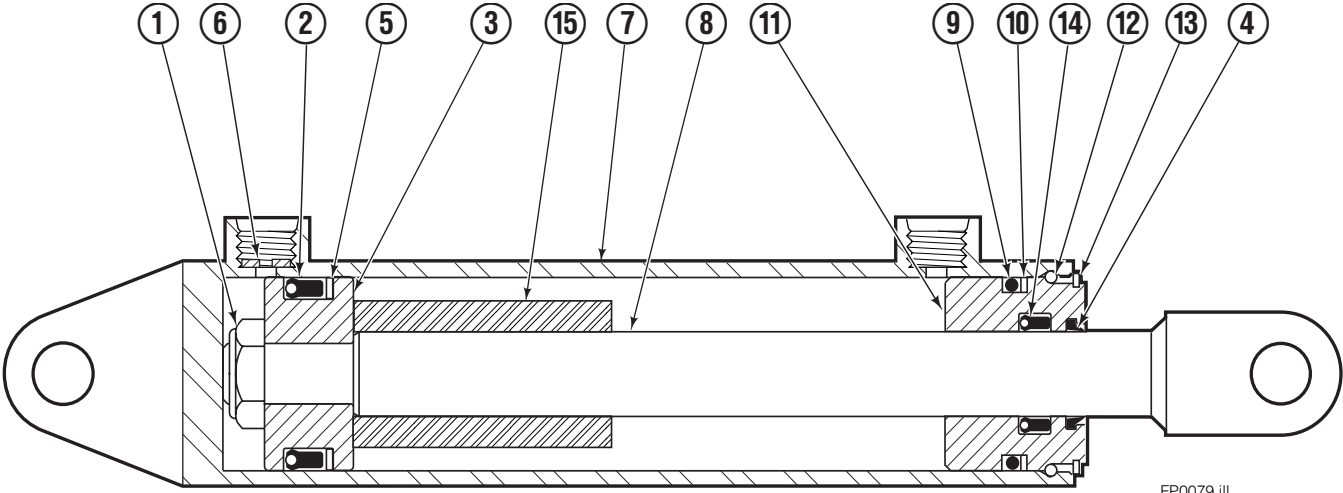

Sideshifter Group

SS0126.III

65D							
REF	QTY	PART NO.	DESCRIPTION	REF	QTY	PART NO.	DESCRIPTION
		358809	Sideshifter Group	11	4	679360	Lower Hook ▲
1	8	7403	Grease Fitting	12	1	358749	R.H. Faceplate ■
2	4	671165	Bearing Segment	13	1	335480	R.H. Cylinder Assembly ●
3	4	601676	Fitting, 6-6	14	1	358805	False Carriage ★
4	1	358748	L.H. Faceplate ■	15	2	675969	Lower Hook ◆ ★
5	1	580029	L.H. Cylinder Assembly ●	16	4	667225	Washer ◆ ★
6	4	672726	Cotter Pin	17	4	667369	Capscrew ◆ ★
7	4	206926	Clevis Pin	18	4	358814	Plate
8	8	779010	Capscrew, M16x35 ▲	19	4	399079	Bearing
9	8	667225	Washer ▲	20	4	4880	Capscrew, .50 NCx1.00
10	4	682814	Lower Bearing				

■ If the faceplate needs replacing, your best value is to order the complete sideshifter assembly.

● See Cylinder page for parts breakdown.

▲ Lower Hook Group 683178.

◆ Lower Hook Group 678935.

★ Not included in Sideshifter Group.

Reference: S-28049.

Sideshift Cylinder

FP0079.ill

REF	QTY	PART NO.	DESCRIPTION
		580029	Cylinder Assembly
1	1	553857	Nut
■ 2	1	662452	Seal
3	1	553501	Piston
■ 4	1	636851	Wiper
■ 5	1	638247	Back-up Ring
6	1	675550	Washer (orifice .085)
7	1	557697	Shell
8	1	335482	Rod
■ 9	1	2785	O-Ring
■ 10	1	615128	Back-up Ring
11	1	553500	Retainer
12	1	553856	Retaining Ring
13	1	7202	Snap Ring
■ 14	1	641835	Seal
15	1	---	Spacer
		553861	Service Kit