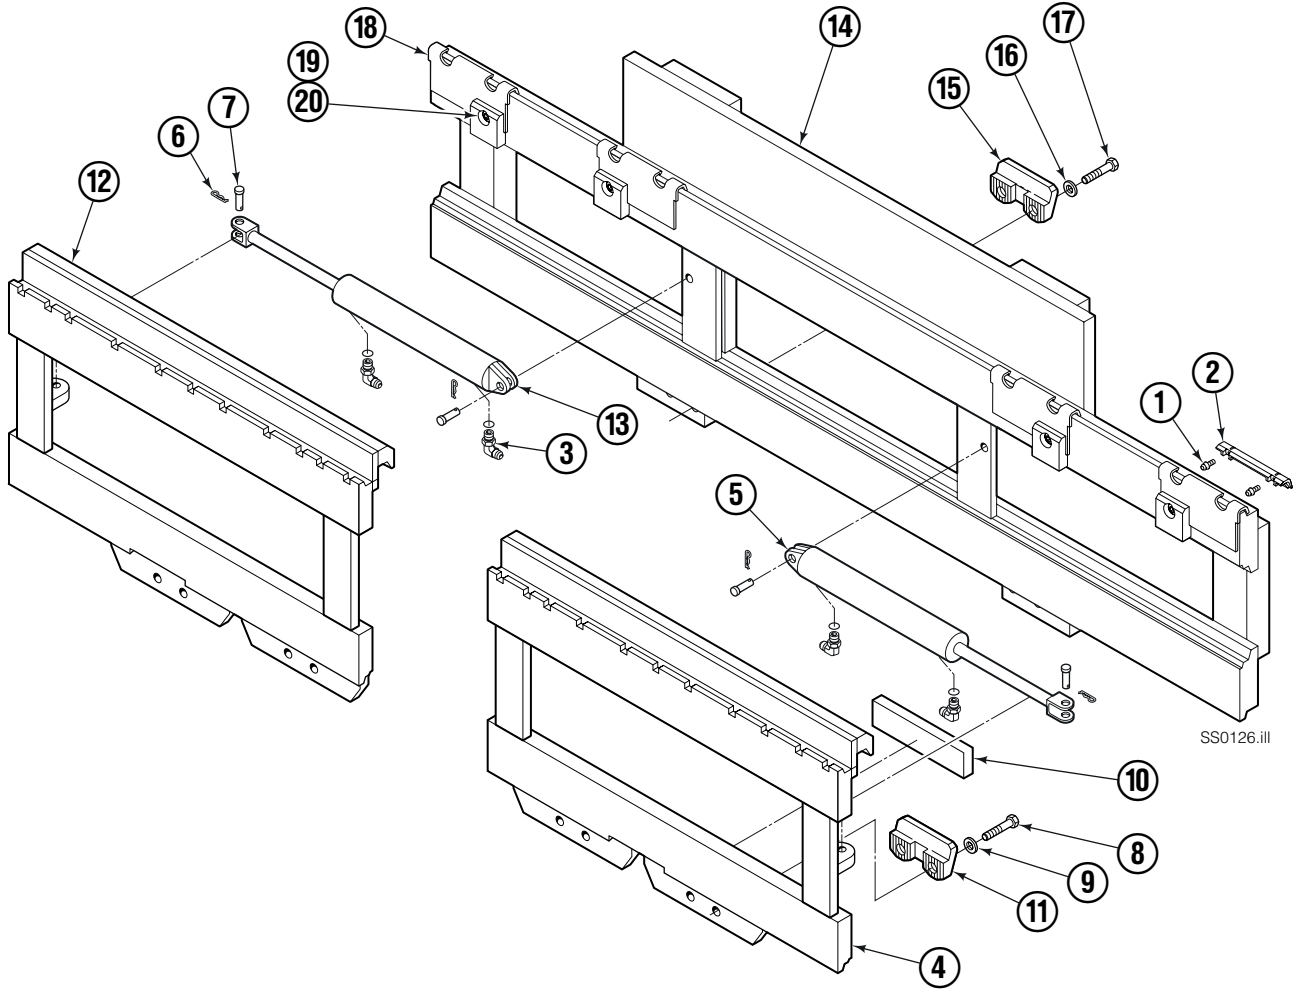

Internet: www.cascorp.com

Safety Decals

65D	
PART NO.	DESCRIPTION
679150	'No Step' Decal
221906	'Pinch Point' Decal

Publications

65D	
PART NO.	DESCRIPTION
677487	Service Manual
672715	Operator's Guide
672358	Installation Instructions
680664	'Servicing Cascade Cylinders' – VHS
679929	Tool Catalog
673964	Literature Index Order Form

Sideshifter Group

SS0126.III

65D							
REF	QTY	PART NO.	DESCRIPTION	REF	QTY	PART NO.	DESCRIPTION
		358809	Sideshifter Group	11	4	679360	Lower Hook ▲
1	8	7403	Grease Fitting	12	1	358749	R.H. Faceplate ■
2	4	671165	Bearing Segment	13	1	335480	R.H. Cylinder Assembly ●
3	4	601676	Fitting, 6-6	14	1	358805	False Carriage ★
4	1	358748	L.H. Faceplate ■	15	2	675969	Lower Hook ◆ ★
5	1	580029	L.H. Cylinder Assembly ●	16	4	667225	Washer ◆ ★
6	4	672726	Cotter Pin	17	4	667369	Capscrew ◆ ★
7	4	206926	Clevis Pin	18	4	358814	Plate
8	8	779010	Capscrew, M16x35 ▲	19	4	399079	Bearing
9	8	667225	Washer ▲	20	4	4880	Capscrew, .50 NCx1.00
10	4	682814	Lower Bearing				