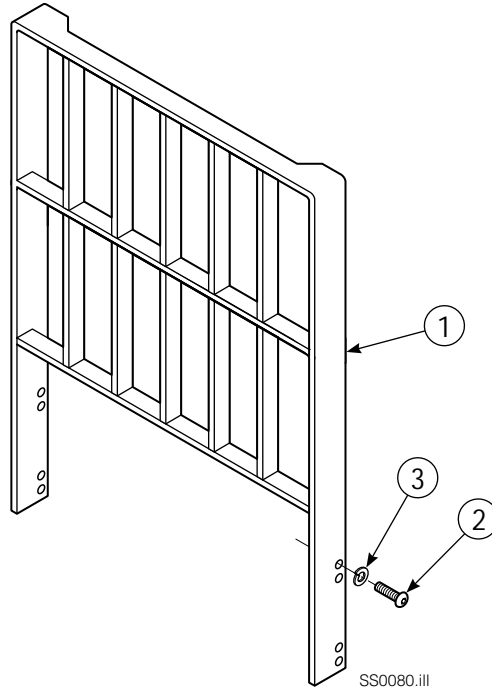

Backrest

REF	QTY	PART NO.	DESCRIPTION
1	1	359172	Backrest
2	8	200173	Capscrew
3	8	684586	Lockwasher