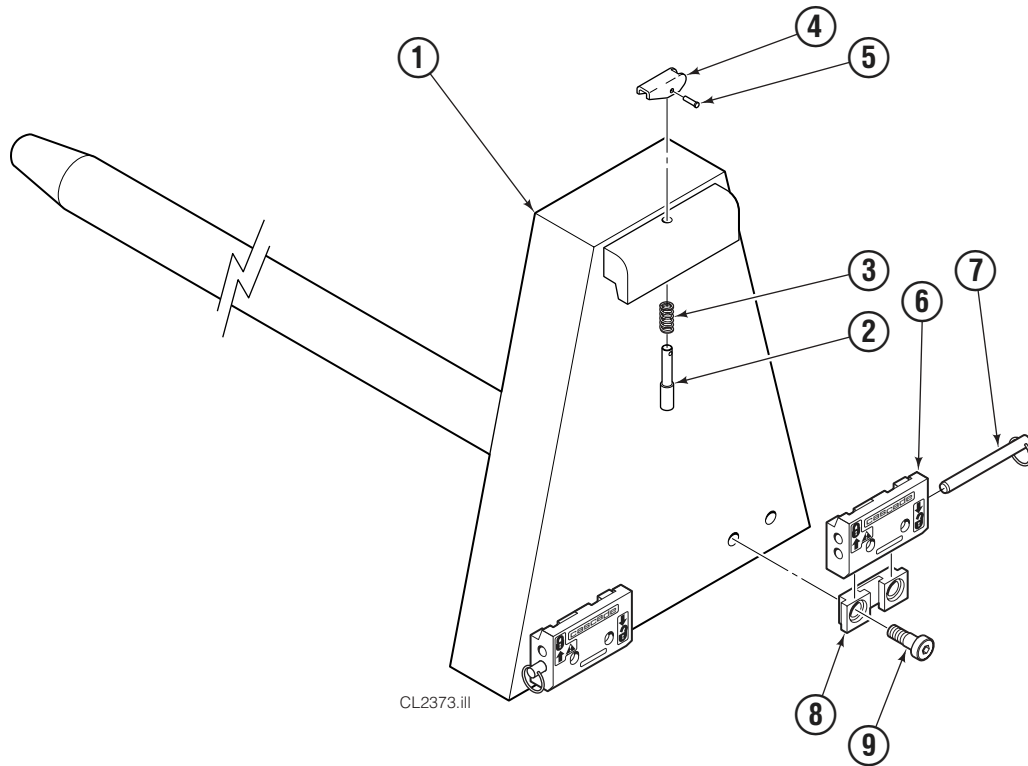

PARTS MANUAL

Carpet Pole Push/Pull Sideshifter Conversion Kits

Manual Number 6033976-R0

**cascade[®]
corporation**

Cascade is a Registered Trademark of Cascade Corporation

Carpet Pole

Class II

REF	QTY	PART NO.	DESCRIPTION
		203112	Fork Pin Kit ◆
		678833	Lower Hook Group ●
1	1	R-2077	Carpet Pole
2	1	622907	Pin
3	1	622908	Spring
4	1	622897	Handle
5	1	8007	Rivet
6	2	675514	Hook
7	2	678832	Pin
8	2	675515	Guide
9	4	678942	Capscrew, 5/8 x 1.25

◆ Includes items 2-5.

● Includes items 6-9.

Conversion Kit

55F/45E			
REF	QTY	PART NO.	DESCRIPTION
		6029427	Conversion Kit
1	1	6025684	Cylinder ◆
2	2	6000616	Bronze Bearing
3	2	7891	Roll Pin
4	2	228166	Lower Hook ●
5	4	752903	Capscrew, M16 x 45 ●
6	4	667225	Washer, .625 ●
7	4	678990	Nut, M16 ●
8	2	678832	Pin ■
9	2	675514	Lower Hook ■
10	4	683182	Capscrew, M16 x 35 ■
11	2	675515	Guide ■

◆ See Cylinder page for parts breakdown.

● Included in Lower Hook Group 228165.

■ Included in Lower Hook Group 683179.

Reference: Service Kit 6028962.

Cylinder

55F			
REF	QTY	PART NO.	DESCRIPTION
1	1	6025684	Cylinder Assembly
2	2	562132	Rod Seal ●
3	2	415866	O-Ring, 70 Duro ●
4	2	562131	Rod Wiper Seal ●
5	2	218324	Retainer/Seal Carrier
6	-	■	Rod/Piston Assembly
7	-	■	Cylinder Shell
		219868	Rod Seal Service Kit