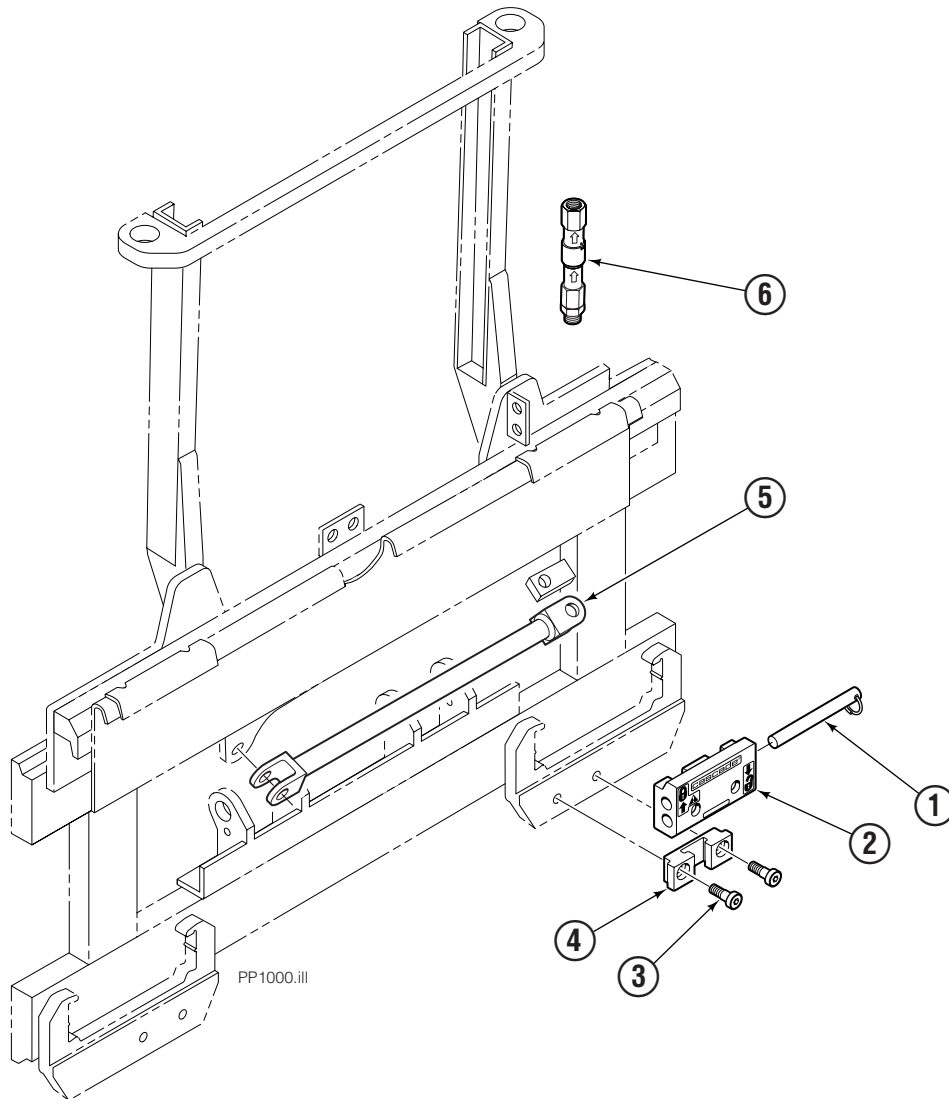

PARTS MANUAL

Carpet Pole Push/Pull Sideshifter Conversion Kits

Manual Number 6033976-R0

**cascade[®]
corporation**

Cascade is a Registered Trademark of Cascade Corporation

Carpet Pole

Class II

REF	QTY	PART NO.	DESCRIPTION
		203112	Fork Pin Kit ◆
		678833	Lower Hook Group ●
1	1	R-2077	Carpet Pole
2	1	622907	Pin
3	1	622908	Spring
4	1	622897	Handle
5	1	8007	Rivet
6	2	675514	Hook
7	2	678832	Pin
8	2	675515	Guide
9	4	678942	Capscrew, 5/8 x 1.25

◆ Includes items 2-5.

● Includes items 6-9.

Conversion Kit

55F/45E			
REF	QTY	PART NO.	DESCRIPTION
		6029427	Conversion Kit
1	1	6025684	Cylinder ◆
2	2	6000616	Bronze Bearing
3	2	7891	Roll Pin
4	2	228166	Lower Hook ●
5	4	752903	Capscrew, M16 x 45 ●
6	4	667225	Washer, .625 ●
7	4	678990	Nut, M16 ●
8	2	678832	Pin ■
9	2	675514	Lower Hook ■
10	4	683182	Capscrew, M16 x 35 ■
11	2	675515	Guide ■

◆ See Cylinder page for parts breakdown.

● Included in Lower Hook Group 228165.

■ Included in Lower Hook Group 683179.

Reference: Service Kit 6028962.

Cylinder

55F			
REF	QTY	PART NO.	DESCRIPTION
1	1	6025684	Cylinder Assembly
2	2	562132	Rod Seal ●
3	2	415866	O-Ring, 70 Duro ●
4	2	562131	Rod Wiper Seal ●
5	2	218324	Retainer/Seal Carrier
6	-	■	Rod/Piston Assembly
7	-	■	Cylinder Shell
		219868	Rod Seal Service Kit

● Included in Service Kit 219868.

■ Not serviceable, order new Cylinder Assembly.

Reference: S-21006.

Conversion Kit

55F/45E			
REF	QTY	PART NO.	DESCRIPTION
		6029428	Conversion Kit
1	2	678832	Pin ■
2	2	675514	Lower Hook ■
3	4	683182	Capscrew, M16 x 35 ■
4	2	675515	Guide ■
5	1	6019073	Rod
6	1	671045	QD Coupling Kit ◆