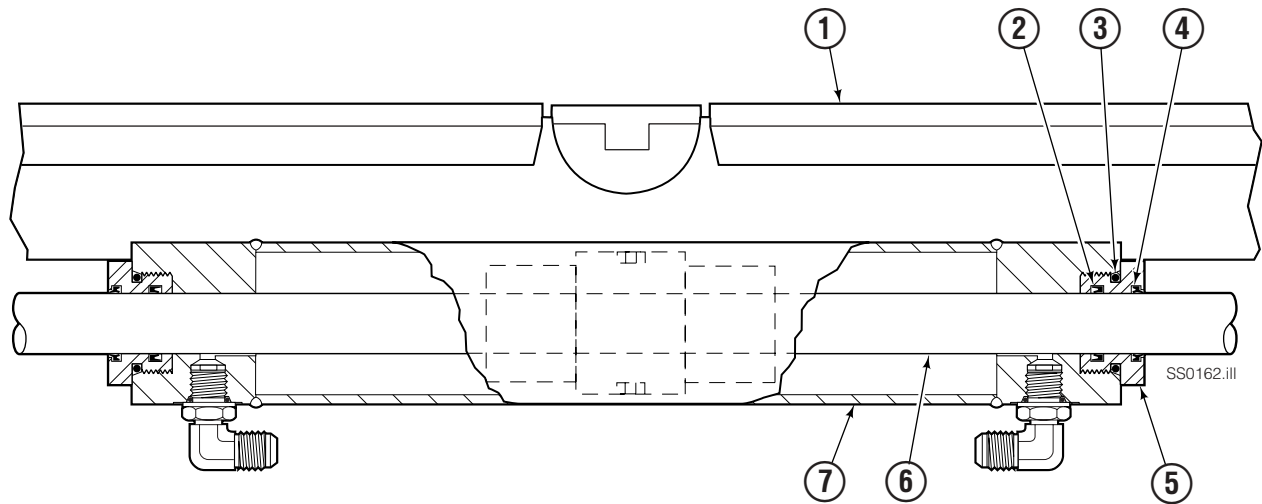

Cylinder

55F			
REF	QTY	PART NO.	DESCRIPTION
1	1	6025684	Cylinder Assembly
2	2	562132	Rod Seal ●
3	2	415866	O-Ring, 70 Duro ●
4	2	562131	Rod Wiper Seal ●
5	2	218324	Retainer/Seal Carrier
6	-	■	Rod/Piston Assembly
7	-	■	Cylinder Shell
		219868	Rod Seal Service Kit

● Included in Service Kit 219868.

■ Not serviceable, order new Cylinder Assembly.

Reference: S-21006.