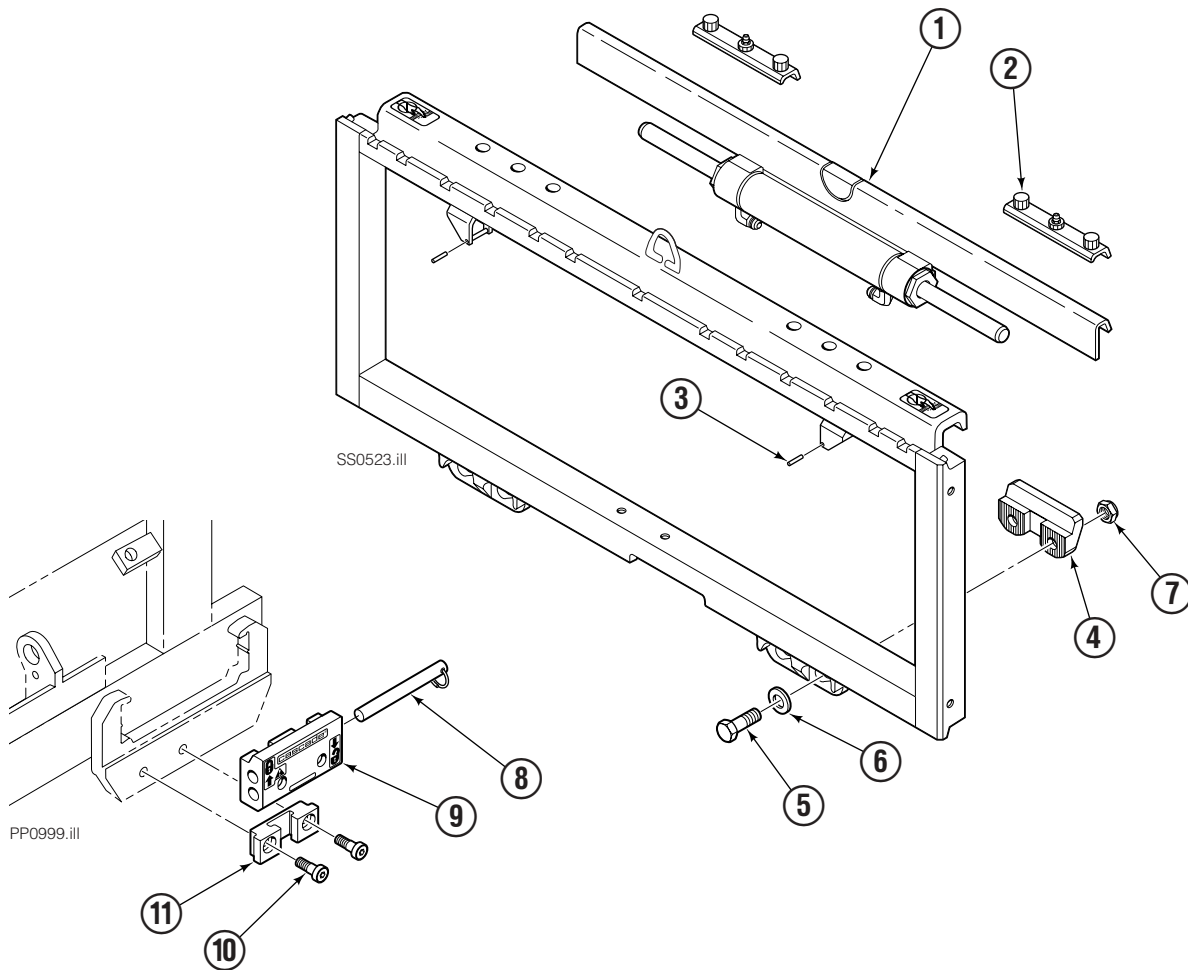

PARTS MANUAL

Carpet Pole Push/Pull Sideshifter Conversion Kits

Manual Number 6033976-R0

**cascade[®]
corporation**

Cascade is a Registered Trademark of Cascade Corporation

Carpet Pole

Class II

REF	QTY	PART NO.	DESCRIPTION
		203112	Fork Pin Kit ◆
		678833	Lower Hook Group ●
1	1	R-2077	Carpet Pole
2	1	622907	Pin
3	1	622908	Spring
4	1	622897	Handle
5	1	8007	Rivet
6	2	675514	Hook
7	2	678832	Pin
8	2	675515	Guide
9	4	678942	Capscrew, 5/8 x 1.25

◆ Includes items 2-5.

● Includes items 6-9.

Conversion Kit

55F/45E			
REF	QTY	PART NO.	DESCRIPTION
		6029427	Conversion Kit
1	1	6025684	Cylinder ◆
2	2	6000616	Bronze Bearing
3	2	7891	Roll Pin
4	2	228166	Lower Hook ●
5	4	752903	Capscrew, M16 x 45 ●
6	4	667225	Washer, .625 ●
7	4	678990	Nut, M16 ●
8	2	678832	Pin ■
9	2	675514	Lower Hook ■
10	4	683182	Capscrew, M16 x 35 ■
11	2	675515	Guide ■

◆ See Cylinder page for parts breakdown.

● Included in Lower Hook Group 228165.

■ Included in Lower Hook Group 683179.

Reference: Service Kit 6028962.

Cylinder

55F			
REF	QTY	PART NO.	DESCRIPTION
1	1	6025684	Cylinder Assembly
2	2	562132	Rod Seal ●
3	2	415866	O-Ring, 70 Duro ●
4	2	562131	Rod Wiper Seal ●
5	2	218324	Retainer/Seal Carrier
6	-	■	Rod/Piston Assembly
7	-	■	Cylinder Shell
		219868	Rod Seal Service Kit

● Included in Service Kit 219868.

■ Not serviceable, order new Cylinder Assembly.

Reference: S-21006.

Conversion Kit

55F/45E			
REF	QTY	PART NO.	DESCRIPTION
		6029428	Conversion Kit
1	2	678832	Pin ■
2	2	675514	Lower Hook ■
3	4	683182	Capscrew, M16 x 35 ■
4	2	675515	Guide ■
5	1	6019073	Rod
6	1	671045	QD Coupling Kit ◆