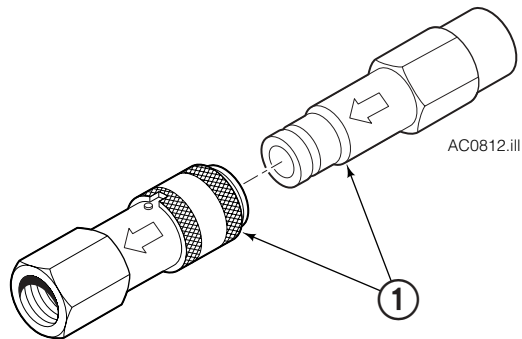

● Included in Service Kit 219868.

■ Not serviceable, order new Cylinder Assembly.

Reference: S-21006.

Conversion Kit

55F/45E			
REF	QTY	PART NO.	DESCRIPTION
		6029428	Conversion Kit
1	2	678832	Pin ■
2	2	675514	Lower Hook ■
3	4	683182	Capscrew, M16 x 35 ■
4	2	675515	Guide ■
5	1	6019073	Rod
6	1	671045	QD Coupling Kit ◆

◆ See QD Coupling Kit page for parts breakdown.

■ Included in Lower Hook Group 683179.

Standard Coupling Kit

REF	QTY	PART NO.	DESCRIPTION
		671045	Q.D. Coupling Kit
1	2	671243	Q.D. Coupling, 8-8
2	2	601377	Fitting, 8-8
	2	611288	Fitting, 8-6
3	2	2841	O-Ring ■
4	1	689171	Nose Piece Seal Service Kit

■ Use with fitting 601377 only.

High Pressure Connect/Disconnect

REF	QTY	PART NO.	DESCRIPTION
1	1	6032089	Q.D. Coupling, 8-8

Lockout Plate

SS0524.ill

REF	QTY	PART NO.	DESCRIPTION
1	1	6029272	Lockout Plate

Do you have questions you need answered right now? Call your nearest Cascade Parts Department. Visit us online at www.cascorp.com