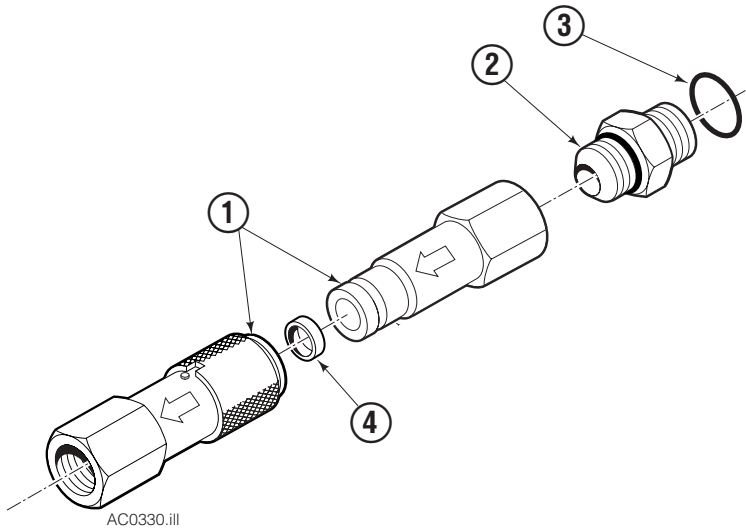

Standard Coupling Kit

REF	QTY	PART NO.	DESCRIPTION
		671045	Q.D. Coupling Kit
1	2	671243	Q.D. Coupling, 8-8
2	2	601377	Fitting, 8-8
	2	611288	Fitting, 8-6
3	2	2841	O-Ring ■
4	1	689171	Nose Piece Seal Service Kit

■ Use with fitting 601377 only.