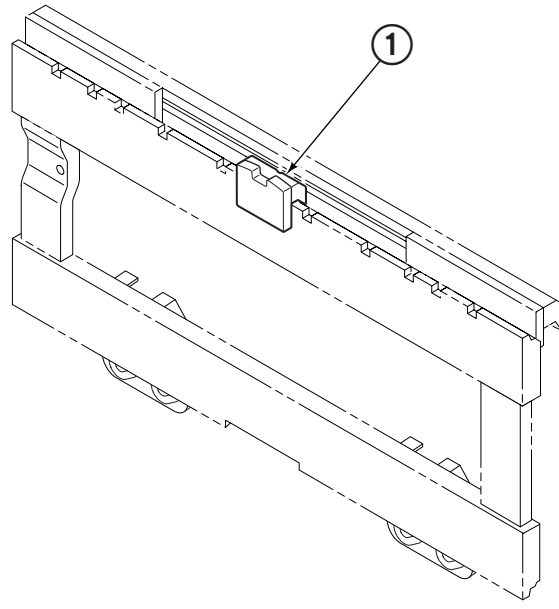

■ Use with fitting 601377 only.

High Pressure Connect/Disconnect

REF	QTY	PART NO.	DESCRIPTION
1	1	6032089	Q.D. Coupling, 8-8

Lockout Plate

SS0524.ill

REF	QTY	PART NO.	DESCRIPTION
1	1	6029272	Lockout Plate

Do you have questions you need answered right now? Call your nearest Cascade Parts Department. Visit us online at www.cascorp.com