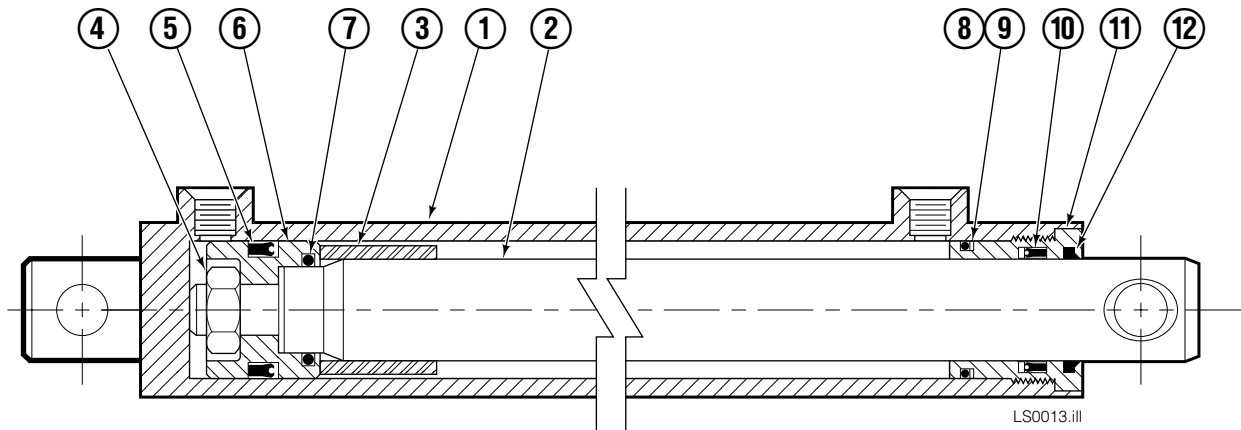

OR

Write: Cascade Corporation, P.O. Box 20187, Portland, OR 97220

Decals

Load Stabilizer

Frame Group

LS0011.iii

Frame Group

35E			
REF	QTY	PART NO.	DESCRIPTION
1	3	206478	Capscrew, M10x1.5x35-10,9
2	9	201570	Washer
3	2	201956	Shim
4	1	201976	Cylinder Clevis
5	4	678990	Nut
6	2	201572	Capscrew
7	1	374265	Frame
8	1	◆ 582490	Cylinder
9	2	601676	Fitting, 6-6
10	1	2645	Fitting, 6
11	1	611329	Fitting, 6-6
12	1	675058	Hose, 18.25
13	2	2680	Fitting, 6-6
14	1	686122	Hose, 21.50
15	2	752903	Capscrew, M16x2x45-8.8
16	2	667225	Washer
17	1	201568	Capscrew
18	1	680253	Lockwasher, M8
19	1	205349	Washer
20	1	363819	Lower Hook
21	1	767414	Nut, M8
22	6	205348	Capscrew, M10x1.5x50-10,9
23	2	768795	Capscrew
24	1	■ 202047	Valve Assembly
25	4	766154	Capscrew
26	4	211179	Washer
27	2	380645	Backrest
28	2	668910	Bearing
29	2	668911	Bearing
30	2	202055	Arm Bar

◆ See Cylinder page for parts breakdown.

■ See Valve page for parts breakdown.

Reference: Frame Group 374264, Common Parts 374270,
Hydraulic Group 202324.

Load Stabilizer Cylinder

35E			
REF	QTY	PART NO.	DESCRIPTION
		582490	Cylinder Assembly
1	1	562298	Shell
2	1	562299	Rod
3	1	-	Spacer
4	1	667623	Nut
5	1	■ 557598	Piston Seal
6	1	559702	Piston
7	1	■ 2716	O-Ring
8	1	■ 2722	O-Ring
9	1	■ 615126	Back-Up Ring
10	1	■ 663728	Rod Seal
11	1	562300	Retainer
12	1	■ 626468	Wiper
		562447	Service Kit

Arm Group

35E			
REF	QTY	PART NO.	DESCRIPTION
1	1	202062	Arm
2	2	205976	Sleeve ▲
3	2	205979	Nut, M12 ▲
4	1	201978	Contact Pad, 36 in. x 36 in.
5	2	768709	Capscrew ▲
6	6	202251	Washer, M12 ▲
7	2	202145	Washer, Rubber ▲
		205980	Service Kit