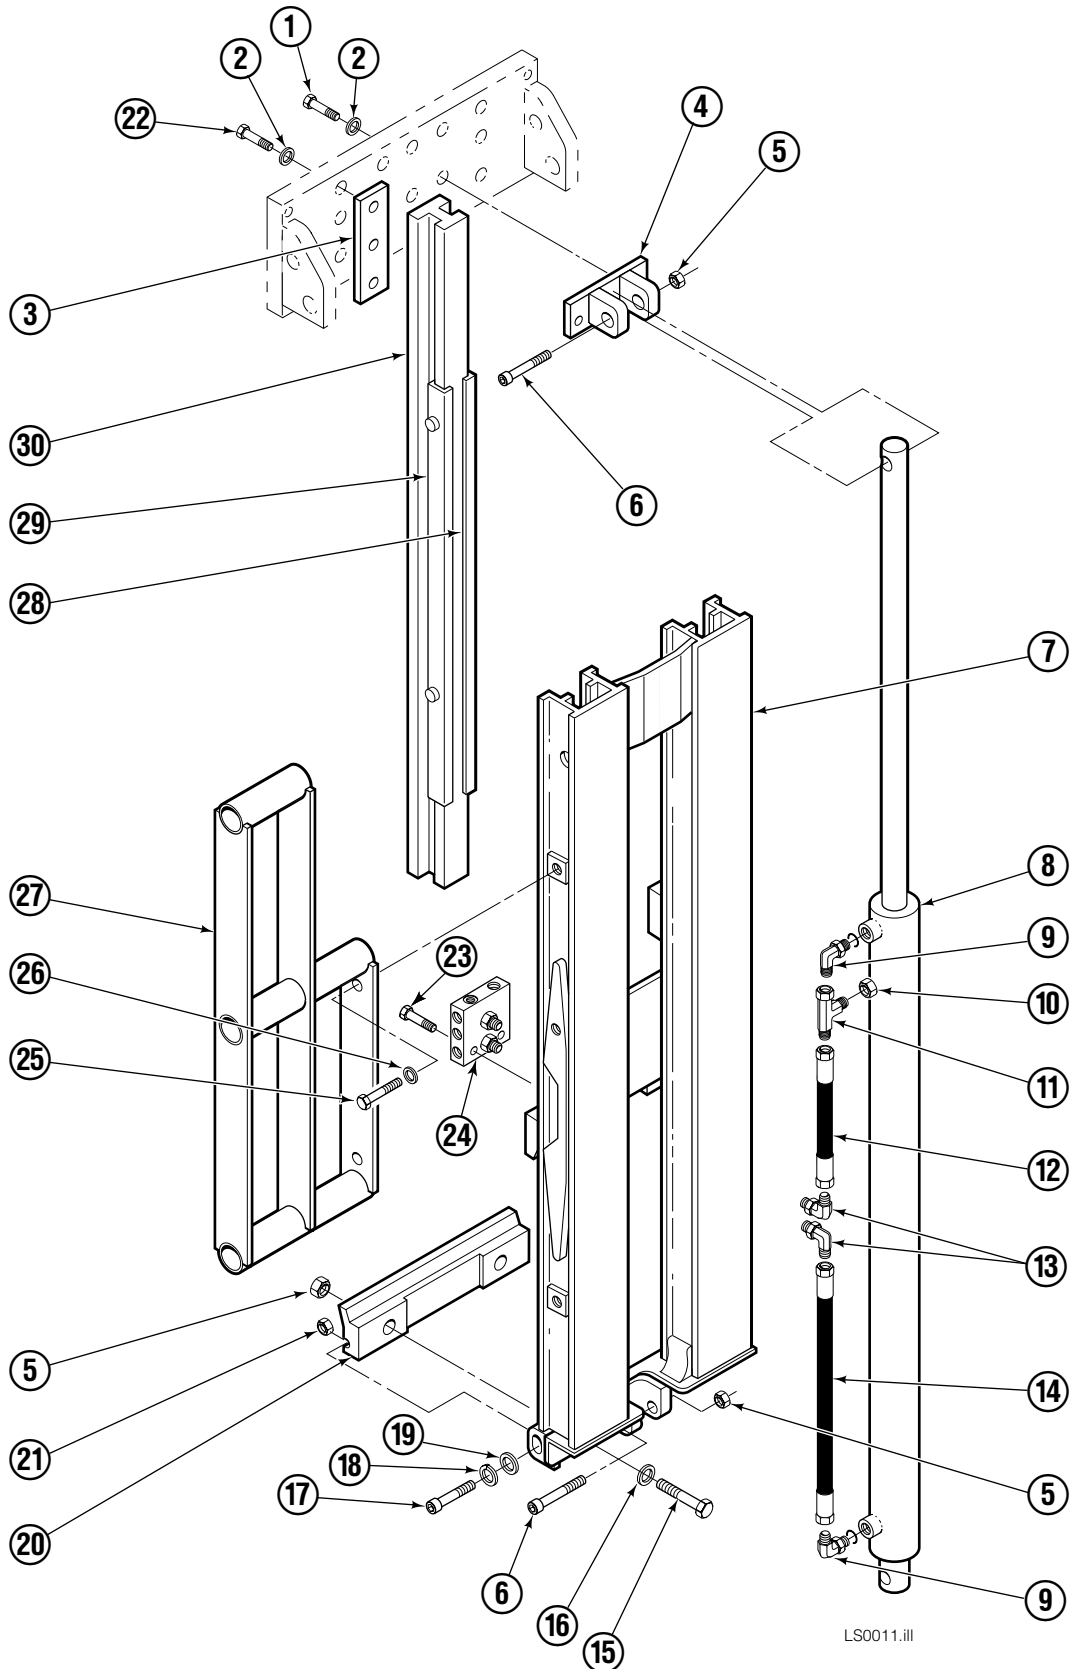

OR

Write: Cascade Corporation, P.O. Box 20187, Portland, OR 97220

Decals

Load Stabilizer

Frame Group

LS0011.iii

Frame Group

35E			
REF	QTY	PART NO.	DESCRIPTION
1	3	206478	Capscrew, M10x1.5x35-10,9
2	9	201570	Washer
3	2	201956	Shim
4	1	201976	Cylinder Clevis
5	4	678990	Nut
6	2	201572	Capscrew
7	1	374265	Frame
8	1	◆ 582490	Cylinder
9	2	601676	Fitting, 6-6
10	1	2645	Fitting, 6
11	1	611329	Fitting, 6-6
12	1	675058	Hose, 18.25
13	2	2680	Fitting, 6-6
14	1	686122	Hose, 21.50
15	2	752903	Capscrew, M16x2x45-8.8
16	2	667225	Washer
17	1	201568	Capscrew
18	1	680253	Lockwasher, M8
19	1	205349	Washer
20	1	363819	Lower Hook
21	1	767414	Nut, M8
22	6	205348	Capscrew, M10x1.5x50-10,9
23	2	768795	Capscrew
24	1	■ 202047	Valve Assembly
25	4	766154	Capscrew
26	4	211179	Washer
27	2	380645	Backrest
28	2	668910	Bearing
29	2	668911	Bearing
30	2	202055	Arm Bar

◆ See Cylinder page for parts breakdown.

■ See Valve page for parts breakdown.

Reference: Frame Group 374264, Common Parts 374270,
Hydraulic Group 202324.

Load Stabilizer Cylinder

35E			
REF	QTY	PART NO.	DESCRIPTION
		582490	Cylinder Assembly
1	1	562298	Shell
2	1	562299	Rod
3	1	-	Spacer
4	1	667623	Nut
5	1	■ 557598	Piston Seal
6	1	559702	Piston
7	1	■ 2716	O-Ring
8	1	■ 2722	O-Ring
9	1	■ 615126	Back-Up Ring
10	1	■ 663728	Rod Seal
11	1	562300	Retainer
12	1	■ 626468	Wiper
		562447	Service Kit

■ Included in Service Kit 562447.

Valve Assembly

35E

REF	QTY	PART NO.	DESCRIPTION
		202047	Valve Assembly
1	1	682168	Valve Cartridge
2	3	682170	Service Kit
3	2	663694	Plug, 3
4	1	601676	Fitting, 6-6
5	1	201566	Valve Cartridge - Adjustable Relief
6	1	201565	Valve Cartridge - Fixed Relief
7	3	604511	Fitting, 6-6
8	1	204424	Service Kit
9	1	201564	Valve Cartridge - P. O. Check
10	2	604510	Plug, 6
11	1	609234	Plug, 4
12	1	202125	Valve Body