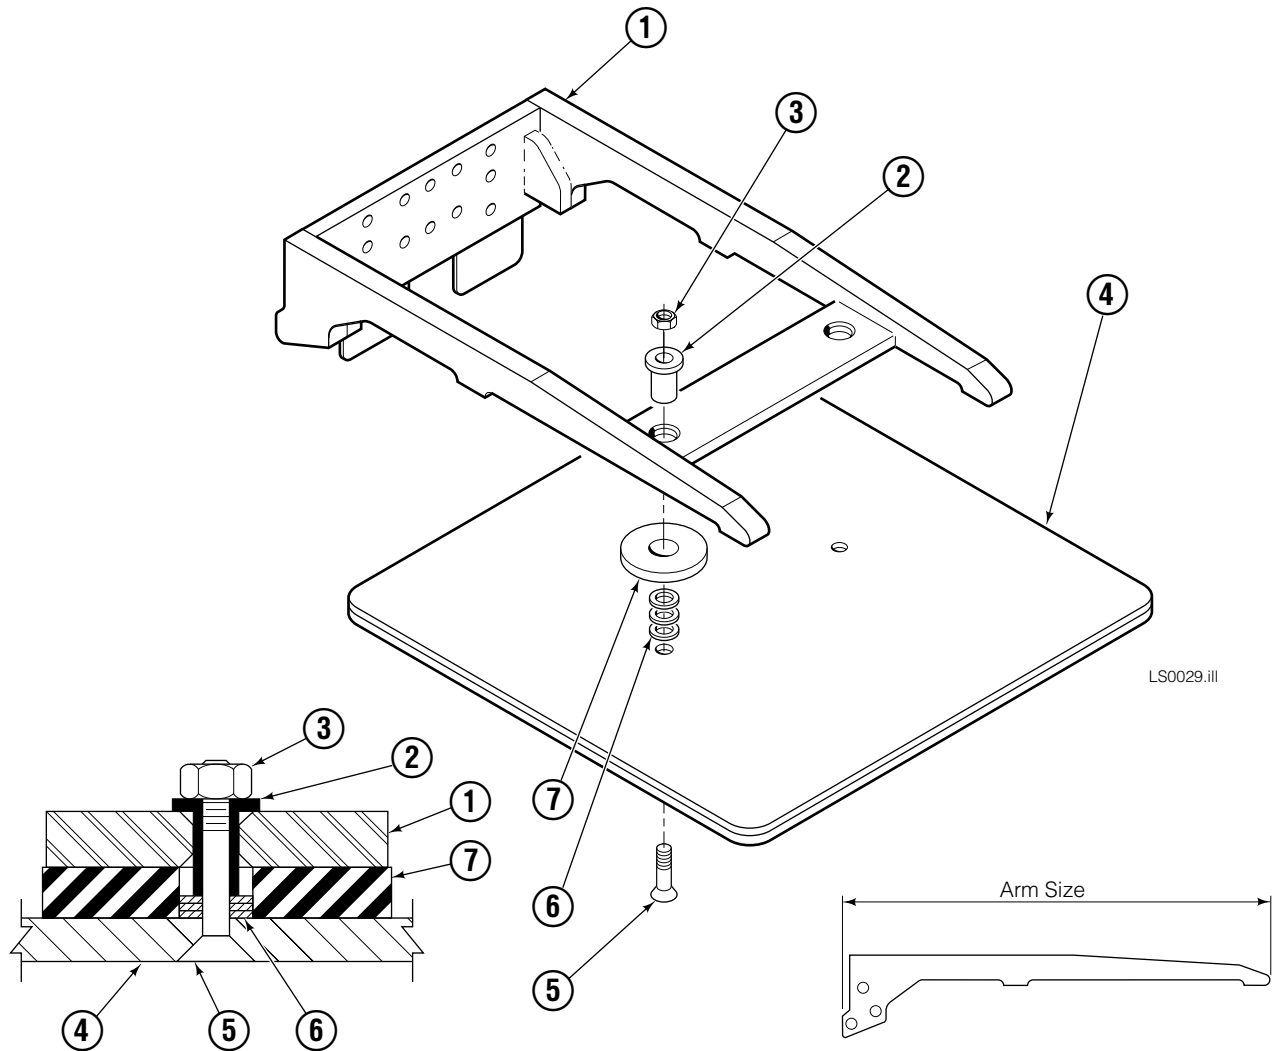

◆ See Cylinder page for parts breakdown.

■ See Valve page for parts breakdown.

Reference: Frame Group 374264, Common Parts 374270,
Hydraulic Group 202324.

Load Stabilizer Cylinder

35E			
REF	QTY	PART NO.	DESCRIPTION
		582490	Cylinder Assembly
1	1	562298	Shell
2	1	562299	Rod
3	1	-	Spacer
4	1	667623	Nut
5	1	■ 557598	Piston Seal
6	1	559702	Piston
7	1	■ 2716	O-Ring
8	1	■ 2722	O-Ring
9	1	■ 615126	Back-Up Ring
10	1	■ 663728	Rod Seal
11	1	562300	Retainer
12	1	■ 626468	Wiper
		562447	Service Kit

■ Included in Service Kit 562447.

Valve Assembly

35E

REF	QTY	PART NO.	DESCRIPTION
		202047	Valve Assembly
1	1	682168	Valve Cartridge
2	3	682170	Service Kit
3	2	663694	Plug, 3
4	1	601676	Fitting, 6-6
5	1	201566	Valve Cartridge - Adjustable Relief
6	1	201565	Valve Cartridge - Fixed Relief
7	3	604511	Fitting, 6-6
8	1	204424	Service Kit
9	1	201564	Valve Cartridge - P. O. Check
10	2	604510	Plug, 6
11	1	609234	Plug, 4
12	1	202125	Valve Body

Arm Group

35E			
REF	QTY	PART NO.	DESCRIPTION
1	1	202062	Arm
2	2	205976	Sleeve ▲
3	2	205979	Nut, M12 ▲
4	1	201978	Contact Pad, 36 in. x 36 in.
5	2	768709	Capscrew ▲
6	6	202251	Washer, M12 ▲
7	2	202145	Washer, Rubber ▲
		205980	Service Kit