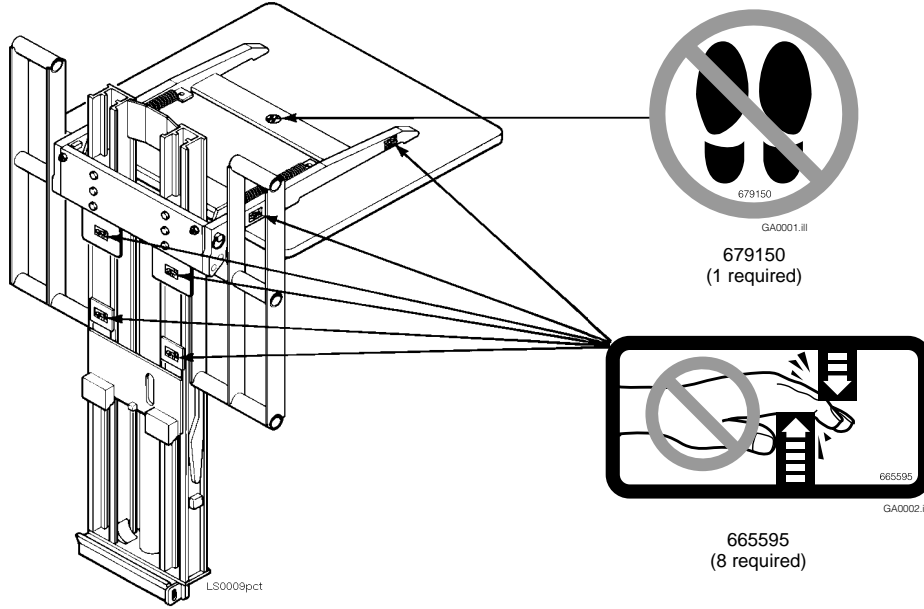

Parts Manual

Model _____ **Load Stabilizer**

Serial Number _____ **35E-LSB-116**

cascade[®]

For Technical Assistance call: 800-227-2233, Fax: 888-329-8207

To Order Parts call: 888-227-2233, Fax: 888-329-0234

OR

Write: Cascade Corporation, P.O. Box 20187, Portland, OR 97220

Decals

Load Stabilizer

Frame Group

LS0011.iii

Frame Group

35E			
REF	QTY	PART NO.	DESCRIPTION
1	3	206478	Capscrew, M10x1.5x35-10,9
2	9	201570	Washer
3	2	201956	Shim
4	1	201976	Cylinder Clevis
5	4	678990	Nut
6	2	201572	Capscrew
7	1	374265	Frame
8	1	◆ 582490	Cylinder
9	2	601676	Fitting, 6-6
10	1	2645	Fitting, 6
11	1	611329	Fitting, 6-6
12	1	675058	Hose, 18.25
13	2	2680	Fitting, 6-6
14	1	686122	Hose, 21.50
15	2	752903	Capscrew, M16x2x45-8.8
16	2	667225	Washer
17	1	201568	Capscrew
18	1	680253	Lockwasher, M8
19	1	205349	Washer
20	1	363819	Lower Hook
21	1	767414	Nut, M8
22	6	205348	Capscrew, M10x1.5x50-10,9
23	2	768795	Capscrew
24	1	■ 202047	Valve Assembly
25	4	766154	Capscrew
26	4	211179	Washer
27	2	380645	Backrest
28	2	668910	Bearing
29	2	668911	Bearing
30	2	202055	Arm Bar

◆ See Cylinder page for parts breakdown.

■ See Valve page for parts breakdown.

Reference: Frame Group 374264, Common Parts 374270,
Hydraulic Group 202324.

Load Stabilizer Cylinder

35E			
REF	QTY	PART NO.	DESCRIPTION
		582490	Cylinder Assembly
1	1	562298	Shell
2	1	562299	Rod
3	1	-	Spacer
4	1	667623	Nut
5	1	■ 557598	Piston Seal
6	1	559702	Piston
7	1	■ 2716	O-Ring
8	1	■ 2722	O-Ring
9	1	■ 615126	Back-Up Ring
10	1	■ 663728	Rod Seal
11	1	562300	Retainer
12	1	■ 626468	Wiper
		562447	Service Kit