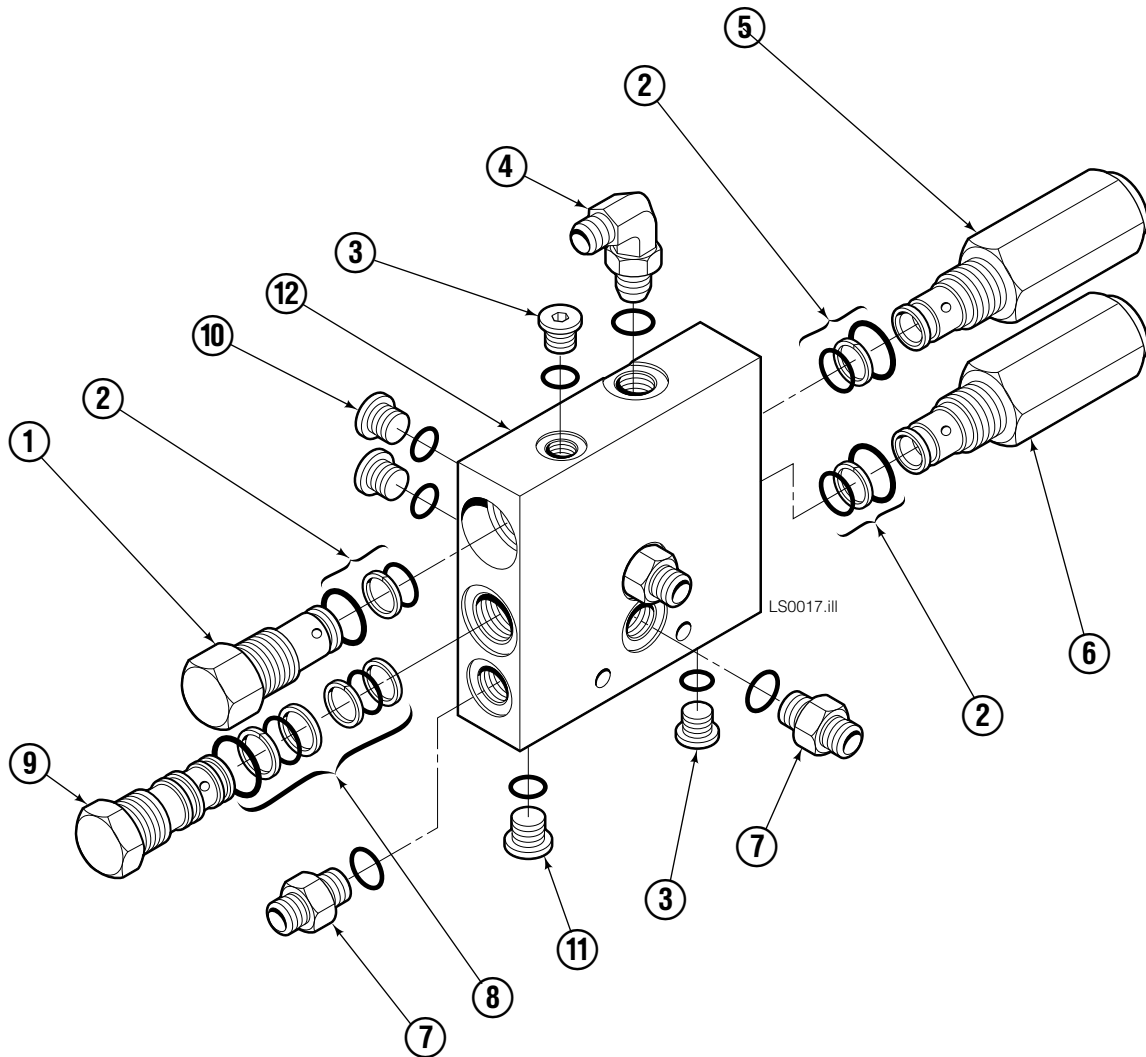

◆ See Cylinder page for parts breakdown.

■ See Valve page for parts breakdown.

Reference: Frame Group 374264, Common Parts 374270,
Hydraulic Group 202324.

Load Stabilizer Cylinder

35E			
REF	QTY	PART NO.	DESCRIPTION
		582490	Cylinder Assembly
1	1	562298	Shell
2	1	562299	Rod
3	1	-	Spacer
4	1	667623	Nut
5	1	■ 557598	Piston Seal
6	1	559702	Piston
7	1	■ 2716	O-Ring
8	1	■ 2722	O-Ring
9	1	■ 615126	Back-Up Ring
10	1	■ 663728	Rod Seal
11	1	562300	Retainer
12	1	■ 626468	Wiper
		562447	Service Kit

■ Included in Service Kit 562447.

Valve Assembly

35E

REF	QTY	PART NO.	DESCRIPTION
		202047	Valve Assembly
1	1	682168	Valve Cartridge
2	3	682170	Service Kit
3	2	663694	Plug, 3
4	1	601676	Fitting, 6-6
5	1	201566	Valve Cartridge - Adjustable Relief
6	1	201565	Valve Cartridge - Fixed Relief
7	3	604511	Fitting, 6-6
8	1	204424	Service Kit
9	1	201564	Valve Cartridge - P. O. Check
10	2	604510	Plug, 6
11	1	609234	Plug, 4
12	1	202125	Valve Body

Arm Group

35E			
REF	QTY	PART NO.	DESCRIPTION
1	1	202062	Arm
2	2	205976	Sleeve ▲
3	2	205979	Nut, M12 ▲
4	1	201978	Contact Pad, 36 in. x 36 in.
5	2	768709	Capscrew ▲
6	6	202251	Washer, M12 ▲
7	2	202145	Washer, Rubber ▲
		205980	Service Kit