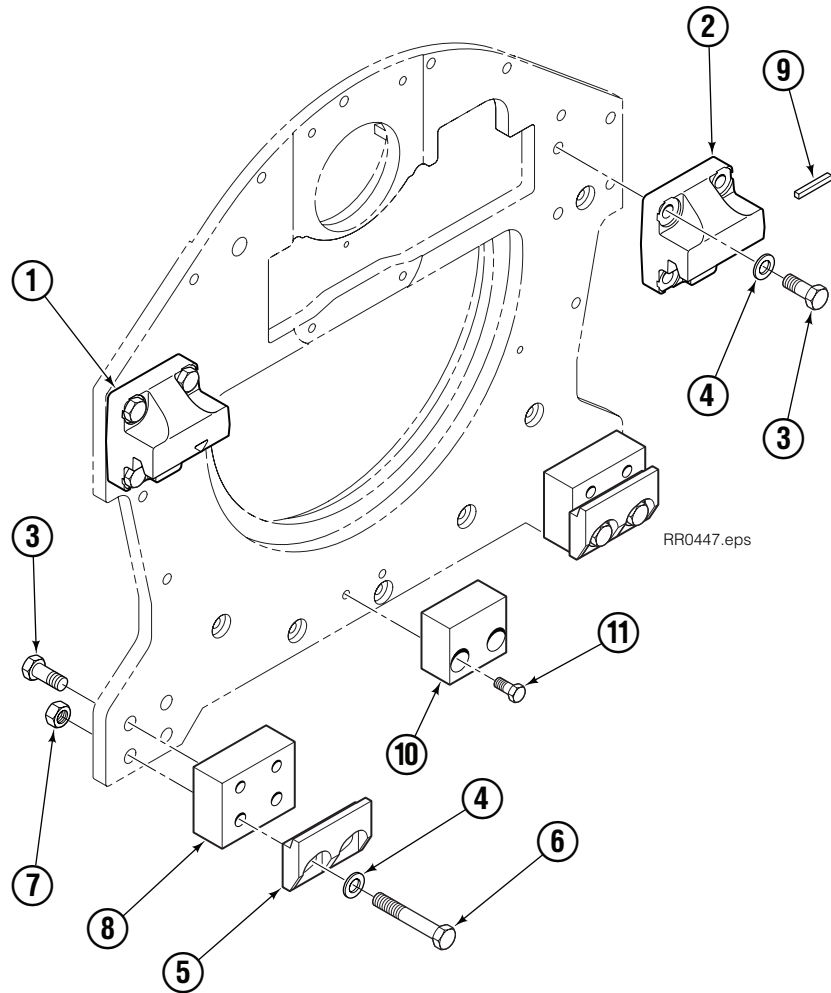

Fork Bar Group

RR0444.eps

45G			
REF	QTY	PART NO.	DESCRIPTION
		6055351	Fork Bar Group
1	1	6055353	Upper Bar
2	1	6055352	Lower Bar
3	14	769574	Capscrew, M16 x 35
4	14	678992	Lockwasher, M16
5	2	6052240	Keeper
6	4	680084	Capscrew, M12 x 25
7	4	683822	Lockwasher, M12

Fork Group

45G			
REF	QTY	PART NO.	DESCRIPTION
		6055344	Fork Assembly
1	1	6055340	Fork
2	1	7000209	Knob ◆
3	1	7000194	Pin ◆
4	1	7000210	Coiled Spring Pin ◆
5	1	700196	Spring ◆

◆ Included in Pin Kit 7000031.

Reference: S-22588.

Bolt-On Mounting Group

Class II, 0°			
REF	QTY	PART NO.	DESCRIPTION
		6051543	Mounting Group
1	1	670523	Upper Hook – LH
2	1	670524	Upper Hook – RH
3	12	766154	Capscrew, M16 x 40
4	12	217637	Washer, M16
5	2	675968	Lower Hook
6	4	765612	Capscrew, M16 x 100
7	4	781534	Nut, M16
8	2	781400	Spacer
9	1	669344	Stop Block Kit
10	1	680683	Center Spacer
11	2	767810	Capscrew, M12 x 25