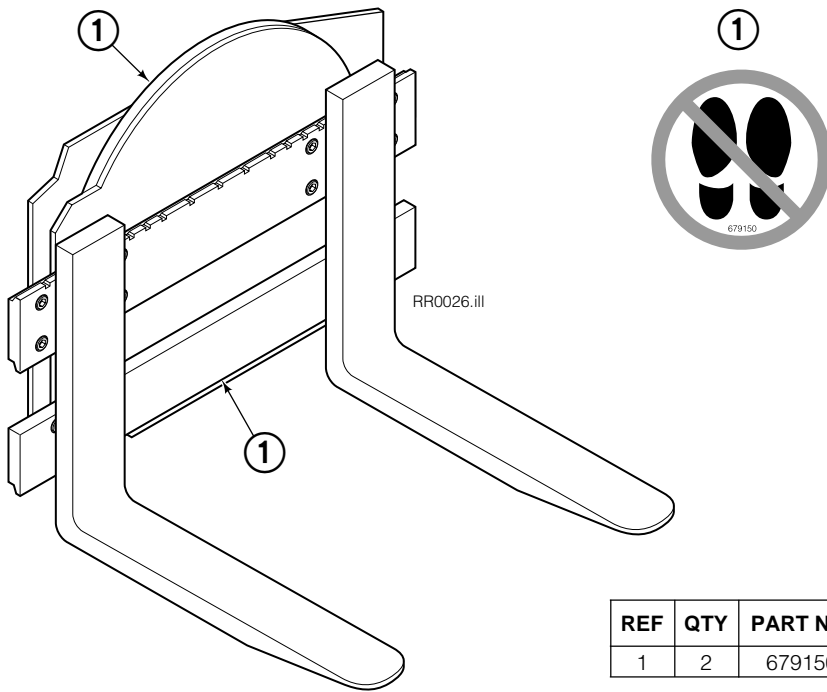

Safety Decals

REF	QTY	PART NO.	DESCRIPTION
1	2	679150	No Step Decal