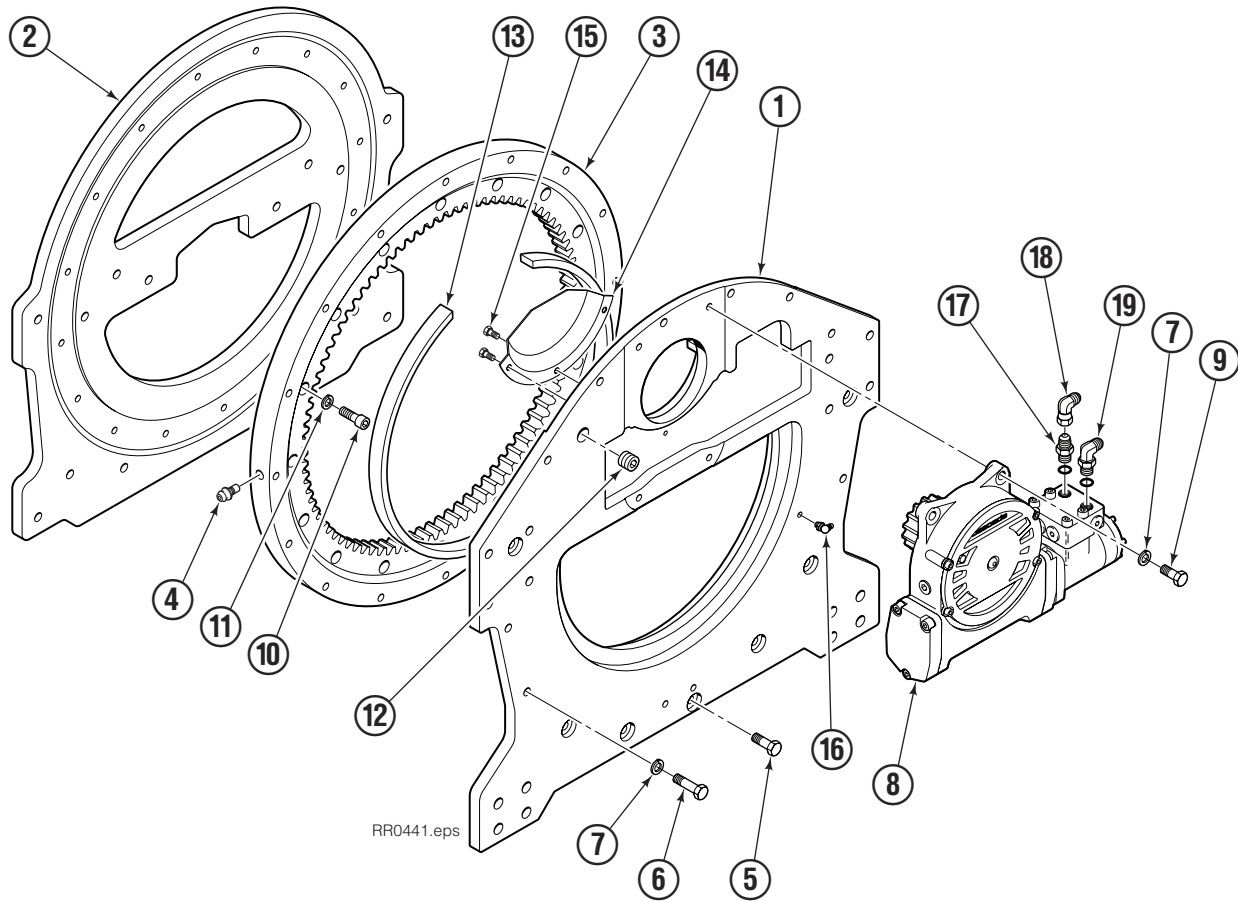

Internet: www.cascorp.com

Safety Decals

REF	QTY	PART NO.	DESCRIPTION
1	2	679150	No Step Decal

Publications

PART NO.	DESCRIPTION
	Parts Manual
672946	Service Manual
672714	Operators Guide
672327	Installation Instructions
679929	Tool Catalog
673964	Literature Index Order Form

Rotator Group

RR0441.eps

45G			
REF	QTY	PART NO.	DESCRIPTION
		6055356	Rotator Group
1	1	6051999	Baseplate
2	1	6055313	Faceplate
3	1	775434	Bearing Assembly
4	1	7401	Grease Fitting
5	7	212305	Capscrew, M12 x 35
6	9	206174	Capscrew, M12 x 45
7	13	683822	Lockwasher, M12
8	1	368073	Drive Group ◆
9	4	763021	Capscrew, M12 x 30
10	16	769572	Capscrew, M12 x 35
11	16	678991	Lockwasher, M12
12	1	6605	Plug
13	1	6036248	Seal
14	1	6036287	Cover Plate
15	3	767961	Capscrew, M8 x 16
16	1	7406	Grease Fitting
17	1	601377	Fitting, 8-8 ■
18	1	605761	Fitting, 8-8 ■
19	1	601250	Fitting, 8-8 ■

REF	QTY	PART NO.	DESCRIPTION
		206406	Drive Motor
1	1	675478	Shaft
2	1	675477	Drive
3	1	675479	Spacer Plate
4	1	675480	■ Gerotor Set (101-1768-007)
4	1	685074	■ Gerotor Set (101-1768-009)
5	1	675482	End Cap
6	1	206405	● Service Kit
7	1	685089	■ Flange (101-1768-007)
7	1	685090	■ Flange (101-1768-009)