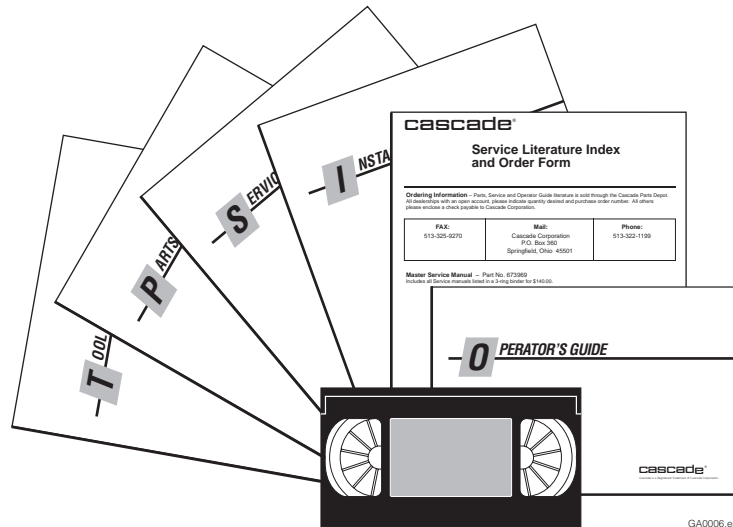

Internet: www.cascorp.com

Safety Decals

REF	QTY	PART NO.	DESCRIPTION
1	2	679150	No Step Decal

Publications

PART NO.	DESCRIPTION
	Parts Manual
672946	Service Manual
672714	Operators Guide
672327	Installation Instructions
679929	Tool Catalog
673964	Literature Index Order Form