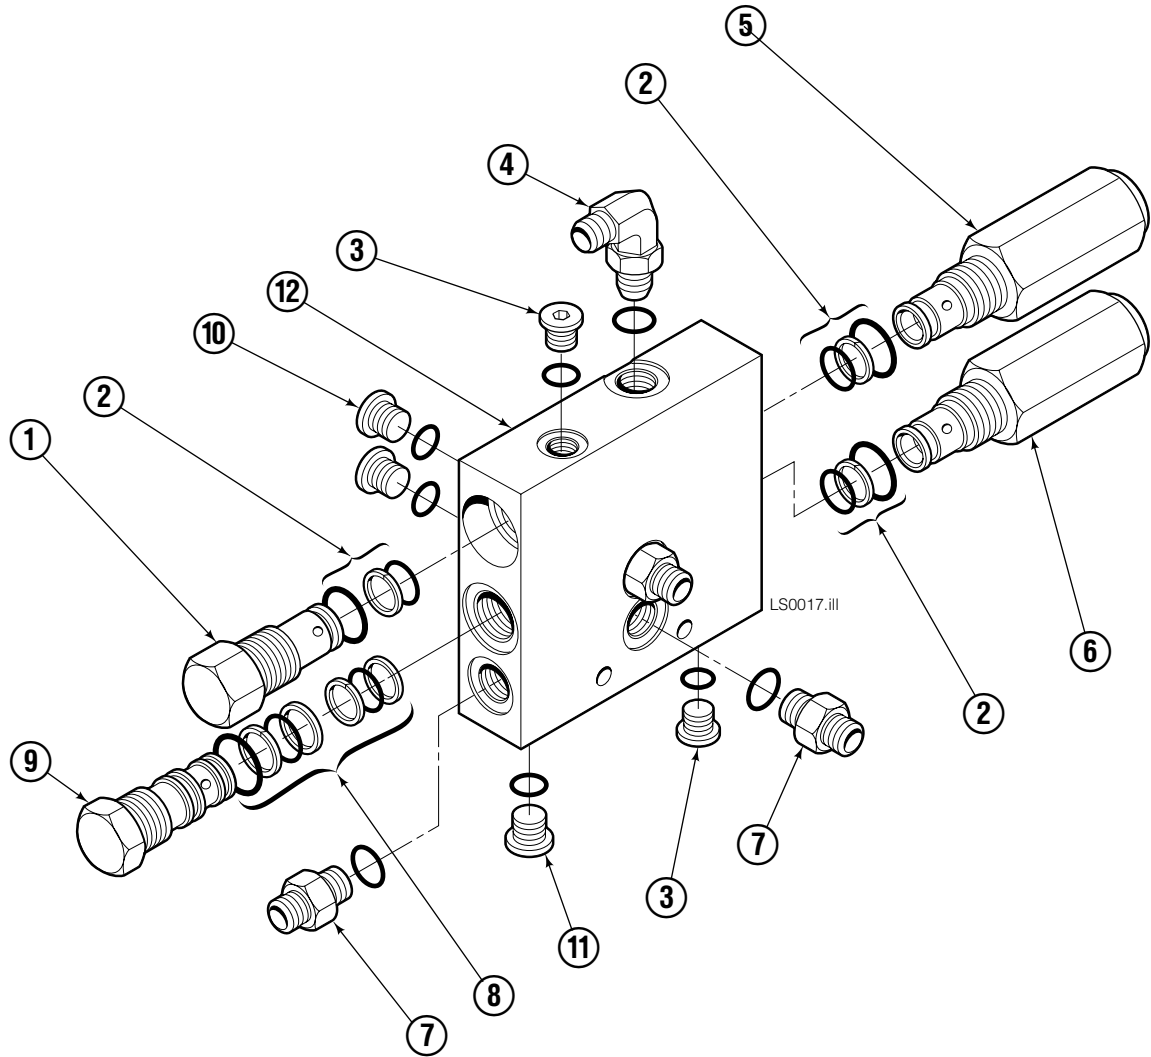

35E			
REF	QTY	PART NO.	DESCRIPTION
1	3	206478	Capscrew
2	15	201570	Washer
3	2	201956	Shim
4	1	201976	Cylinder Clevis
5	4	678990	Nut
6	2	211250	Capscrew
7	1	202131	Frame
8	1	583675	Cylinder ◆
9	2	601676	Fitting, 6-6
10	1	2645	Fitting, 6
11	1	611329	Fitting, 6-6
12	1	675952	Hose, 18.00
13	2	2680	Fitting, 6-6
14	1	675058	Hose, 18.25
15	2	689997	Capscrew, M16 x 60
16	2	667225	Washer
17	1	201568	Capscrew
18	1	680253	Lockwasher, M8
19	1	205349	Washer
20	1	202049	Lower Hook
21	1	767414	Nut, M8
22	8	209684	Capscrew, M12 x 50
23	2	768795	Capscrew
24	1	202047	Valve Assembly ■
25	6	763101	Capscrew, M16 X 25
26	6	211179	Washer
27	20	202263	Washer-Shim
28	2	668910	Bearing
29	2	668911	Bearing
30	2	202057	Arm Bar
31	1	202141	Backrest
32	15	202264	Capscrew
33	15	6201	Washer
34	3	202138	Bumper

Load Stabilizer Cylinder

LS0013.ill

35E

REF	QTY	PART NO.	DESCRIPTION
		583675	Cylinder Assembly
1	1	562298	Shell
2	1	562299	Rod
3	1	563370	Spacer
4	1	667623	Nut
5	1	557598	■ Piston Seal
6	1	559702	Piston
7	1	2716	■ O-Ring
8	1	2722	■ O-Ring
9	1	615126	■ Back-Up Ring
10	1	663728	■ Rod Seal
11	1	562300	Retainer
12	1	626468	■ Wiper
		562447	Service Kit

■ Included in Service Kit 562447.

Reference: S-6063, S-6062.

Valve Assembly

35E			
REF	QTY	PART NO.	DESCRIPTION
		202047	Valve Assembly
1	1	682168	Valve Cartridge
2	3	682170	Service Kit
3	2	663694	Plug, 3
4	1	601676	Fitting, 6-6
5	1	201566	Valve Cartridge – Adjustable Relief
6	1	201565	Valve Cartridge – Fixed Relief
7	3	604511	Fitting, 6-6
8	1	204424	Service Kit
9	1	201564	Valve Cartridge – P. O. Check
10	2	604510	Plug, 6
11	1	609234	Plug, 4
12	1	202125	Valve Body