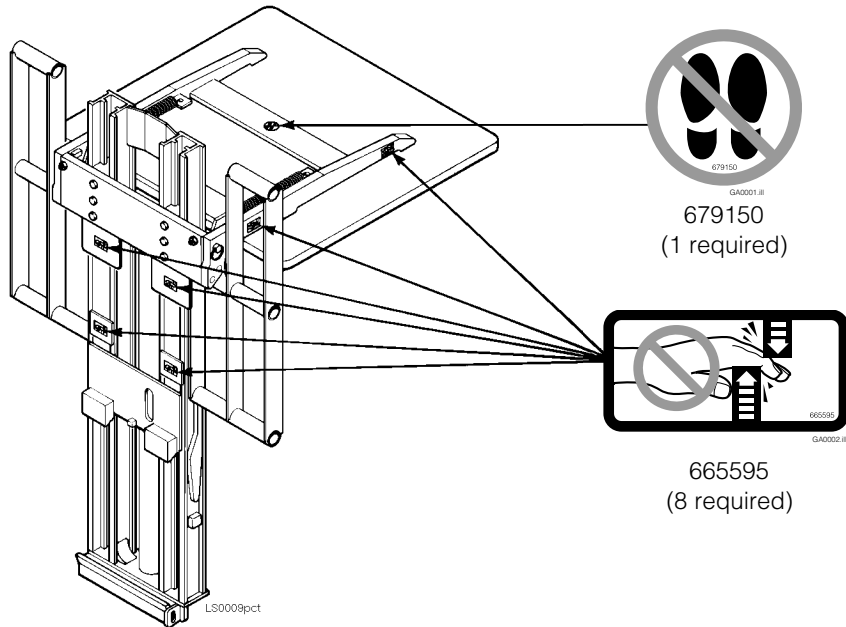

Decals

Load Stabilizer