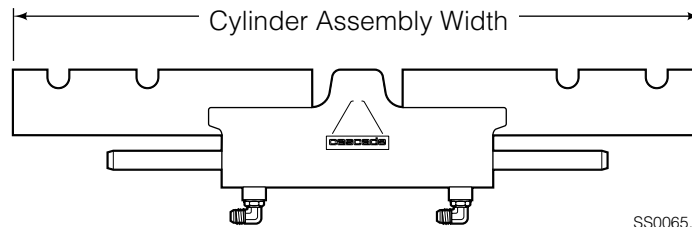

SS0065.ill

55E

REF	QTY	PART NO.	DESCRIPTION	REF	QTY	PART NO.	DESCRIPTION
		205841	Cylinder Assembly, 28.9 in. (735 mm)	8	2	563278	● Bearing Ring
1	2	562131	● Wiper Seal	9	1	564141	● Piston Seal
2	2	562951	Snap Ring	10	2	562792	Retainer
3	2	562942	Retaining Ring	11	1	205369	Speed Control Washer
4	2	563388	● Back-Up Ring	12	2	—	Spacer
5	2	562127	● O-Ring	13	2	601676	Fitting, JIC 6-6
6	2	562132	● Rod Seal	14	—	■	Cylinder Shell
7	1	562055	Rod			563487	Service Kit

● Included in Service Kit 563487.

■ Not serviceable, order new cylinder assembly.