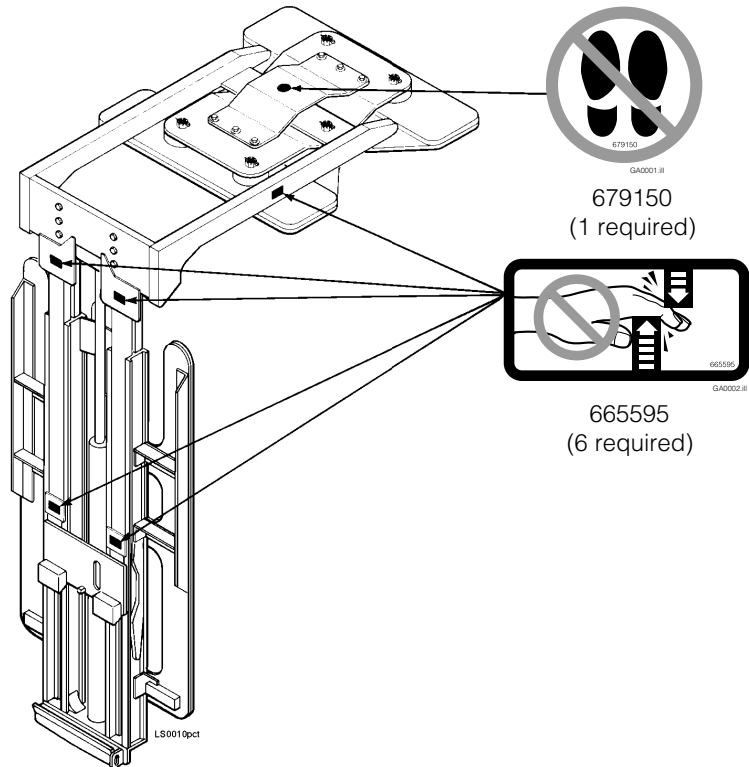

Bottled Water Load Stabilizer