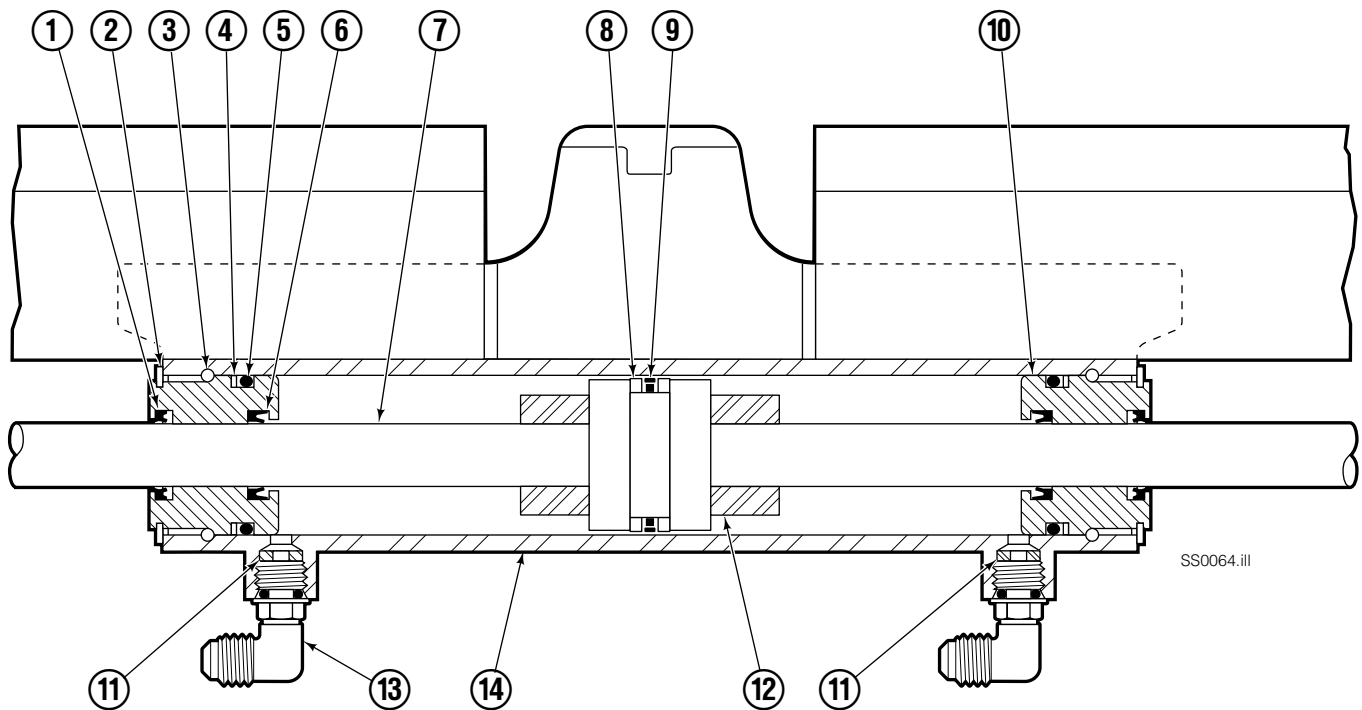

Cylinder

SS0064.ill