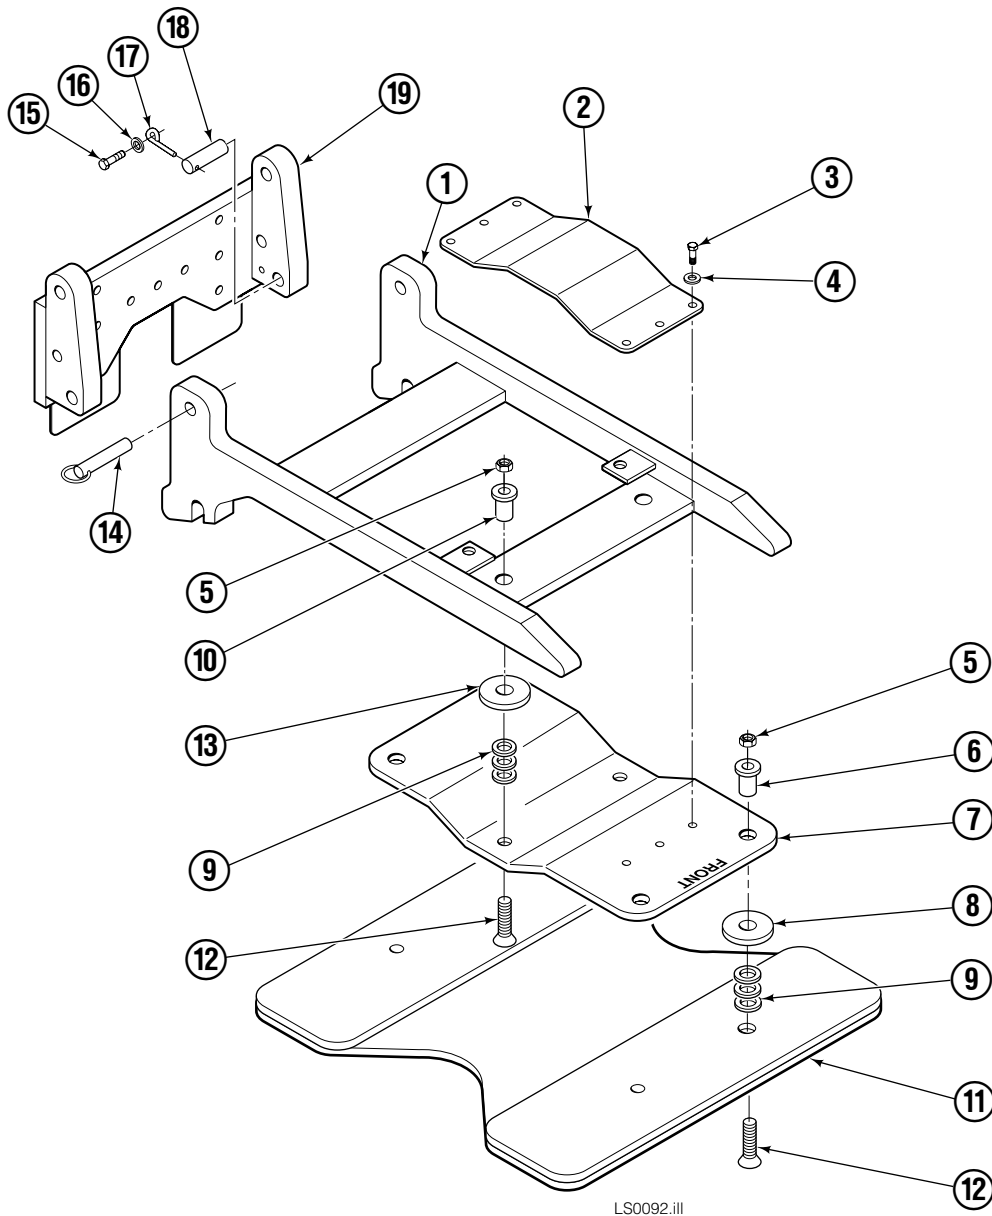

Load Stabilizer Cylinder

LS0013.ill

35E

REF	QTY	PART NO.	DESCRIPTION
		583675	Cylinder Assembly
1	1	562298	Shell
2	1	562299	Rod
3	1	563370	Spacer
4	1	667623	Nut
5	1	557598	■ Piston Seal
6	1	559702	Piston
7	1	2716	■ O-Ring
8	1	2722	■ O-Ring
9	1	615126	■ Back-Up Ring
10	1	663728	■ Rod Seal
11	1	562300	Retainer
12	1	626468	■ Wiper
		562447	Service Kit

■ Included in Service Kit 562447.

Reference: S-6063, S-6062.

Valve Assembly

35E			
REF	QTY	PART NO.	DESCRIPTION
		202047	Valve Assembly
1	1	682168	Valve Cartridge
2	3	682170	Service Kit
3	2	663694	Plug, 3
4	1	601676	Fitting, 6-6
5	1	201566	Valve Cartridge – Adjustable Relief
6	1	201565	Valve Cartridge – Fixed Relief
7	3	604511	Fitting, 6-6
8	1	204424	Service Kit
9	1	201564	Valve Cartridge – P. O. Check
10	2	604510	Plug, 6
11	1	609234	Plug, 4
12	1	202125	Valve Body

Bottled Water Arm Group

LS0092.iii

REF	QTY	PART NO.	DESCRIPTION	REF	QTY	PART NO.	DESCRIPTION
1	1	360899	Arm	11	2	202265	Contact Pad
2	1	202147	Top Plate	12	6	768709	Capscrew
3	6	762899	Capscrew	13	2	202135	Rubber Washer
4	6	201570	Washer	14	2	201966	Pin
5	6	205979	Nut	15	2	685661	Capscrew, M8 x 14
6	4	205978	Sleeve	16	2	6229	Washer
7	1	202144	Bottom Plate	17	2	628999	Eye Pin
8	4	202136	Rubber Washer	18	2	205822	Clevis Pin
9	18	202251	Washer	19	1	360903	Carrier
10	2	205977	Sleeve				