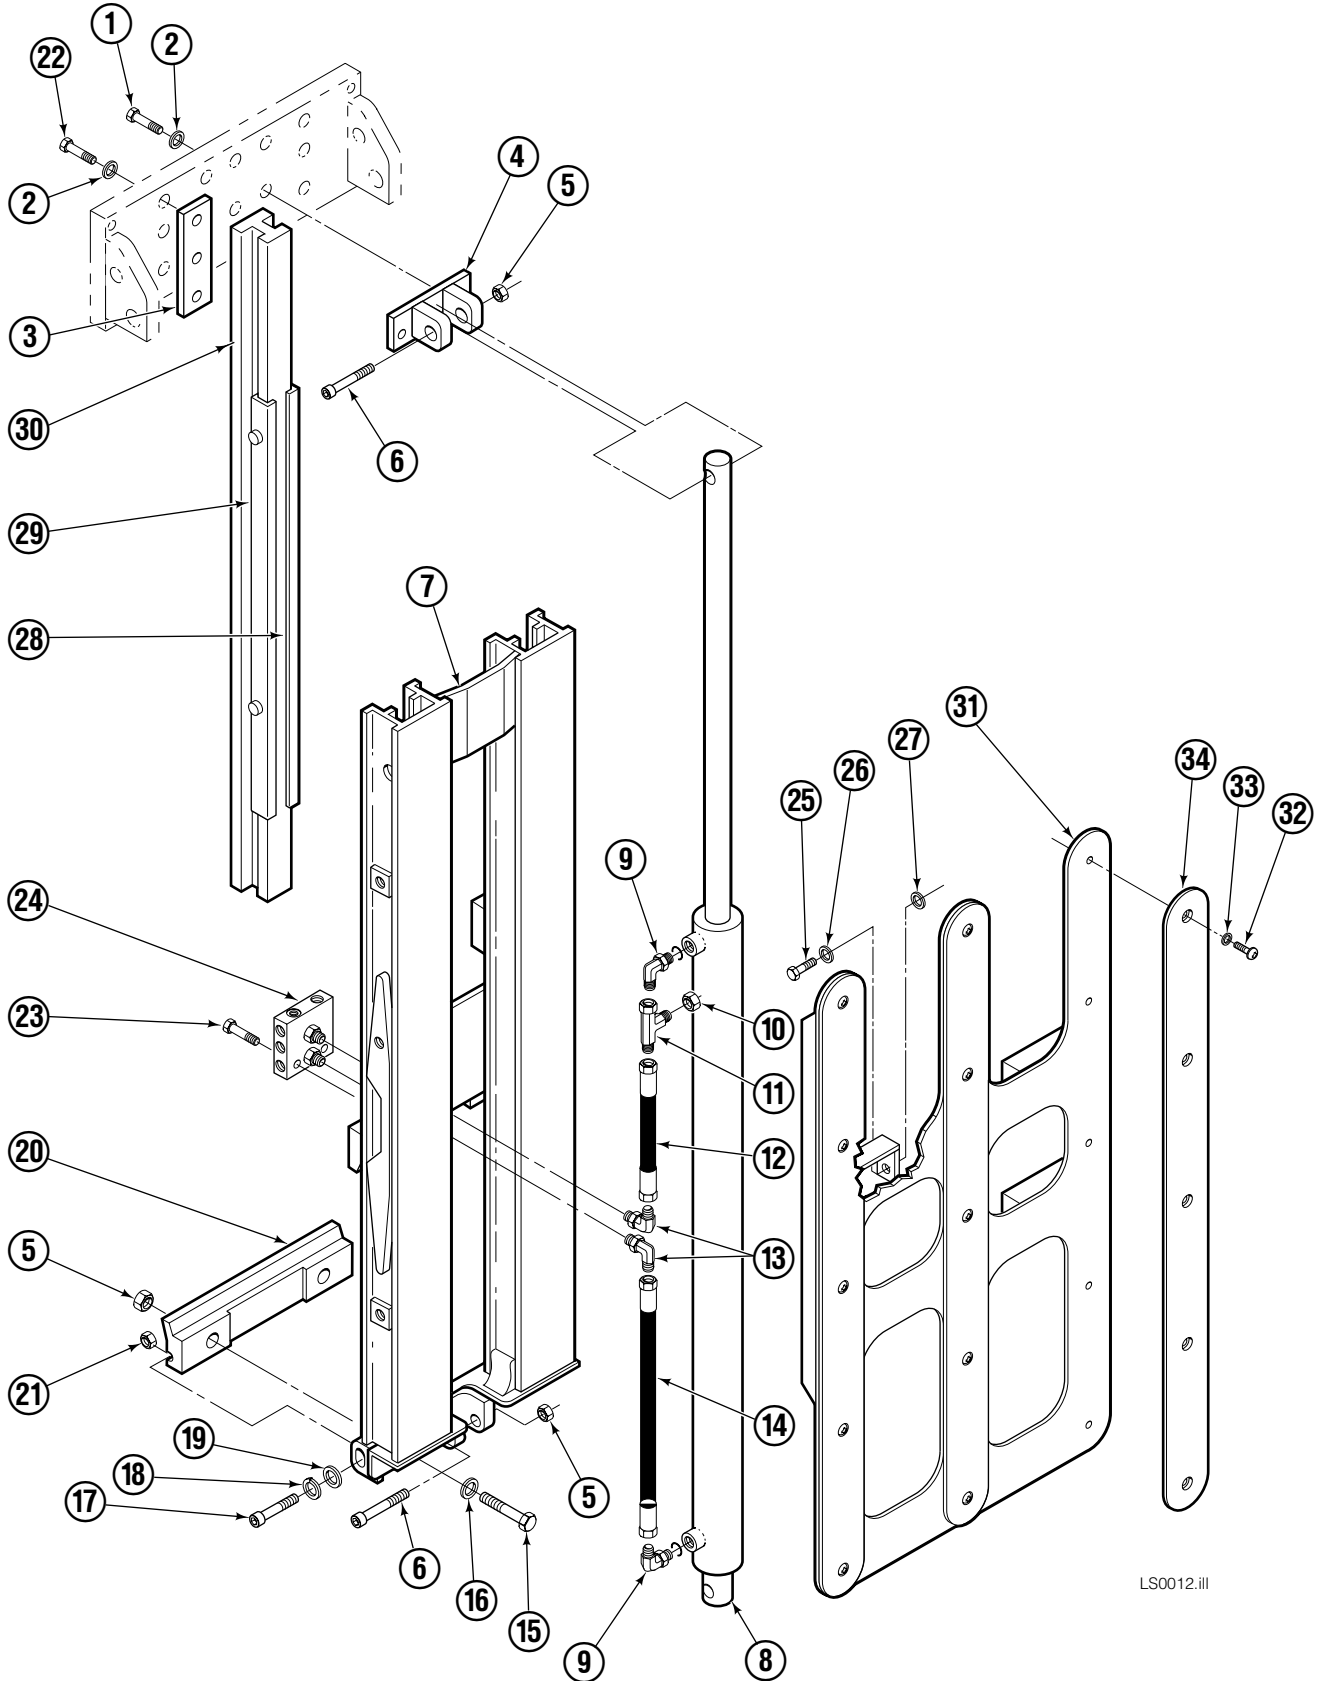

Bottled Water Frame Group

LS0012.iii

Bottled Water Frame Group

35E			
REF	QTY	PART NO.	DESCRIPTION
1	3	206478	Capscrew
2	15	201570	Washer
3	2	201956	Shim
4	1	201976	Cylinder Clevis
5	4	678990	Nut
6	2	211250	Capscrew
7	1	202131	Frame
8	1	583675	Cylinder ◆
9	2	601676	Fitting, 6-6
10	1	2645	Fitting, 6
11	1	611329	Fitting, 6-6
12	1	675952	Hose, 18.00
13	2	2680	Fitting, 6-6
14	1	675058	Hose, 18.25
15	2	689997	Capscrew, M16 x 60
16	2	667225	Washer
17	1	201568	Capscrew
18	1	680253	Lockwasher, M8
19	1	205349	Washer
20	1	202049	Lower Hook
21	1	767414	Nut, M8
22	8	209684	Capscrew, M12 x 50
23	2	768795	Capscrew
24	1	202047	Valve Assembly ■
25	6	763101	Capscrew, M16 X 25
26	6	211179	Washer
27	20	202263	Washer-Shim
28	2	668910	Bearing
29	2	668911	Bearing
30	2	202057	Arm Bar
31	1	202141	Backrest
32	15	202264	Capscrew
33	15	6201	Washer
34	3	202138	Bumper

◆ See Cylinder page for parts breakdown.

■ See Valve Assembly page for parts breakdown

Reference: Backrest Group 202266
Common Parts Group 202158 (SK-5828)
Hydraulic Group 202326 (S-3764)
Frame Group 206503 (S-3763)