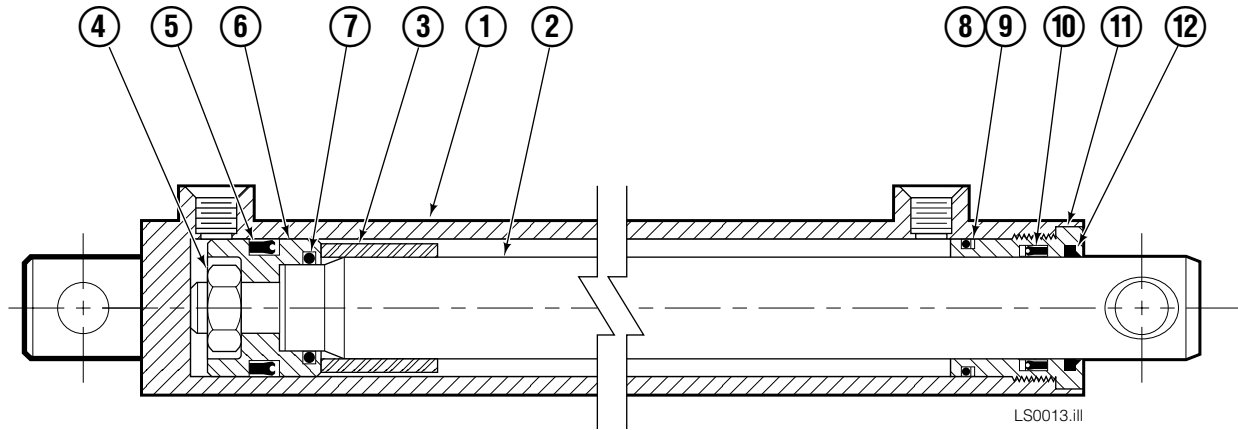

Load Stabilizer Cylinder

LS0013.ill

35E

REF	QTY	PART NO.	DESCRIPTION
		583675	Cylinder Assembly
1	1	562298	Shell
2	1	562299	Rod
3	1	563370	Spacer
4	1	667623	Nut
5	1	557598	■ Piston Seal
6	1	559702	Piston
7	1	2716	■ O-Ring
8	1	2722	■ O-Ring
9	1	615126	■ Back-Up Ring
10	1	663728	■ Rod Seal
11	1	562300	Retainer
12	1	626468	■ Wiper
		562447	Service Kit

■ Included in Service Kit 562447.

Reference: S-6063, S-6062.