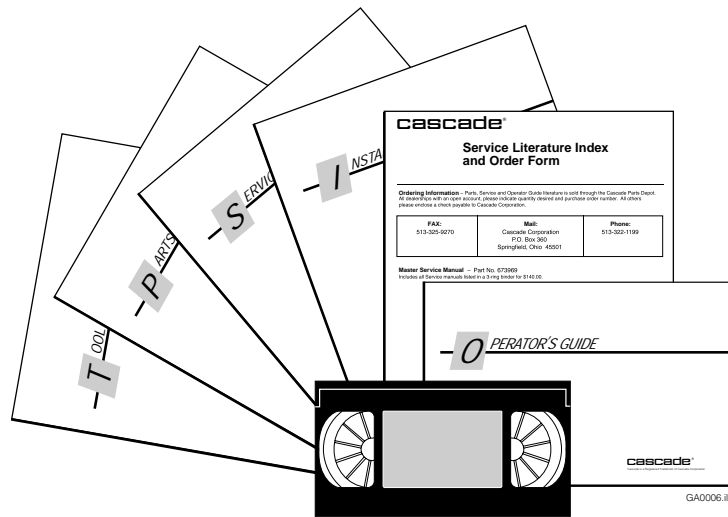

Publications

PART NO.	DESCRIPTION
	Parts Manual
205849	Service Manual
205124	Operator Guide
205125	Installation Instruction
679929	Tool Catalog
673964	Literature Index Order Form