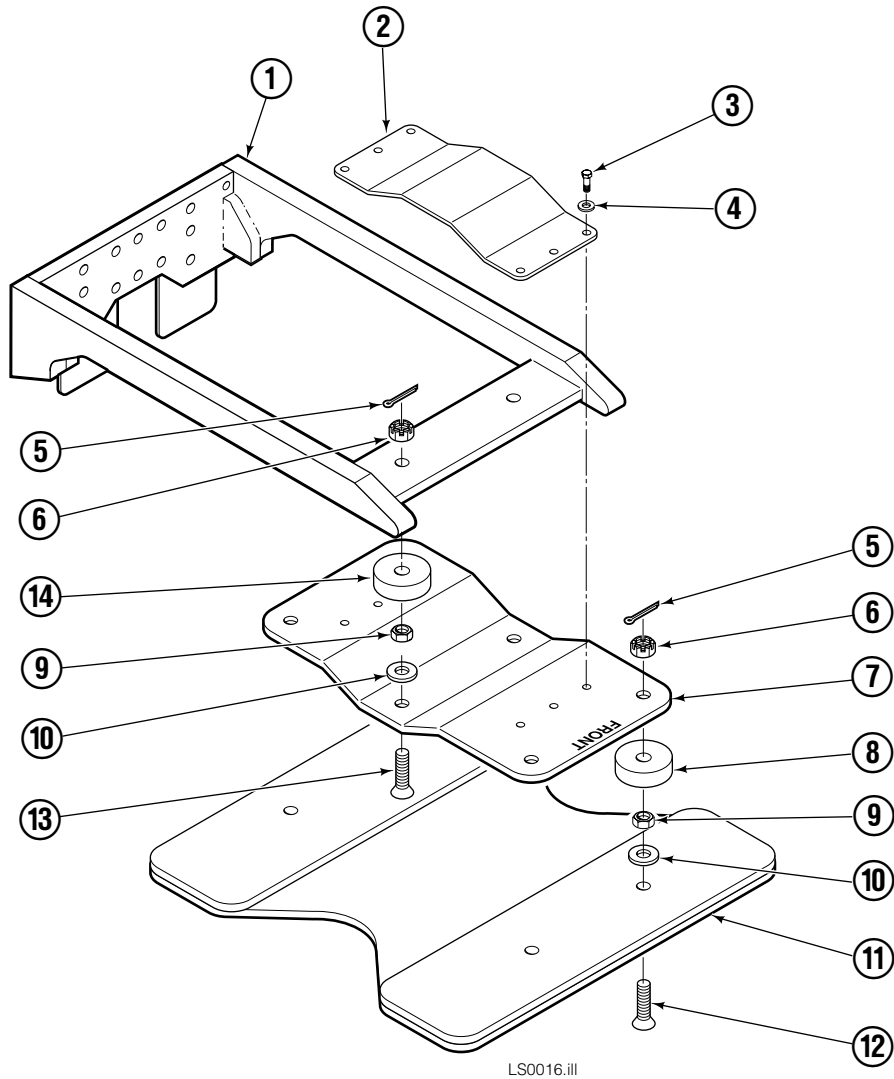

Bottled Water Arm Group

35E			
REF	QTY	PART NO.	DESCRIPTION
1	1	202142	Arm
2	1	202147	Top Plate
3	6	762899	Capscrew, M10x1.5x20-8.8
4	6	201570	Washer, M10
5	6	6510	Cotter Pin
6	6	5956	Castle Nut, 1/2 NC
7	1	202144	Bottom Plate
8	4	202136	Washer-Rubber
9	6	5904	Nut, 1/2 NC
10	10	6205	Washer, 1/2
11	1	202265	Contact Pad – 30"x30"
12	4	201982	Capscrew
13	2	201981	Capscrew
14	2	202135	Washer-Rubber