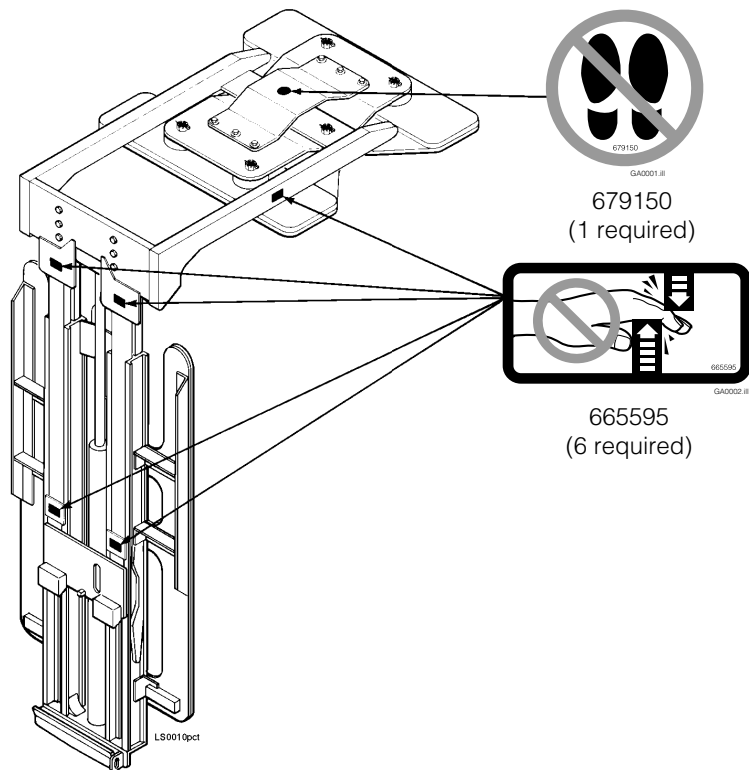

Decals Load Stabilizer

Bottled Water Load Stabilizer

Beverage Frame Group

LS0011.iii

Beverage Frame Group

35E			
REF	QTY	PART NO.	DESCRIPTION
1	3	201571	Capscrew, M10x1.5x30-10,9
2	9	201570	Washer
3	2	201956	Shim
4	1	201976	Cylinder Clevis
5	4	678990	Nut
6	2	201572	Capscrew
7	1	202332	Frame – 42"-81" Opening Range
7	1	202331	Frame – 45"-84" Opening Range
7	1	202330	Frame – 50"-97" Opening Range
8	1	◆582490	Cylinder – 42"-84" Opening Range
8	1	◆582595	Cylinder – 50"-97" Opening Range
9	2	601676	Fitting, 6-6
10	1	2645	Fitting, 6
11	1	611329	Fitting, 6-6
12	1	675952	Hose – 42"-84" Opening Range
12	1	686472	Hose – 50"-97" Opening Range
13	2	2680	Fitting, 6-6
14	1	675055	Hose
15	2	752903	Capscrew, M16x2x45-8.8
16	2	667225	Washer
17	1	201568	Capscrew
18	1	680253	Lockwasher, M8
19	1	6202	Washer
20	1	202049	Lower Hook
21	1	767414	Nut, M8
22	6	201569	Capscrew, M10x1.5x55-10,9
23	2	768208	Capscrew
24	1	■202047	Valve Assembly
25	4	767810	Capscrew
26	4	202251	Washer
27	2	202329	Backrest – 42"-81" Opening Range
27	2	202328	Backrest – 45"-84" Opening Range
27	2	202327	Backrest – 50"-97" Opening Range
28	2	668910	Bearing
28	2	667900	Bearing, Heavy Duty – Black
29	2	668911	Bearing
29	2	667907	Bearing, Heavy Duty – Black
30	2	202055	Arm Bar – 42"-84" Opening Range
30	2	202056	Arm Bar – 50"-97" Opening Range