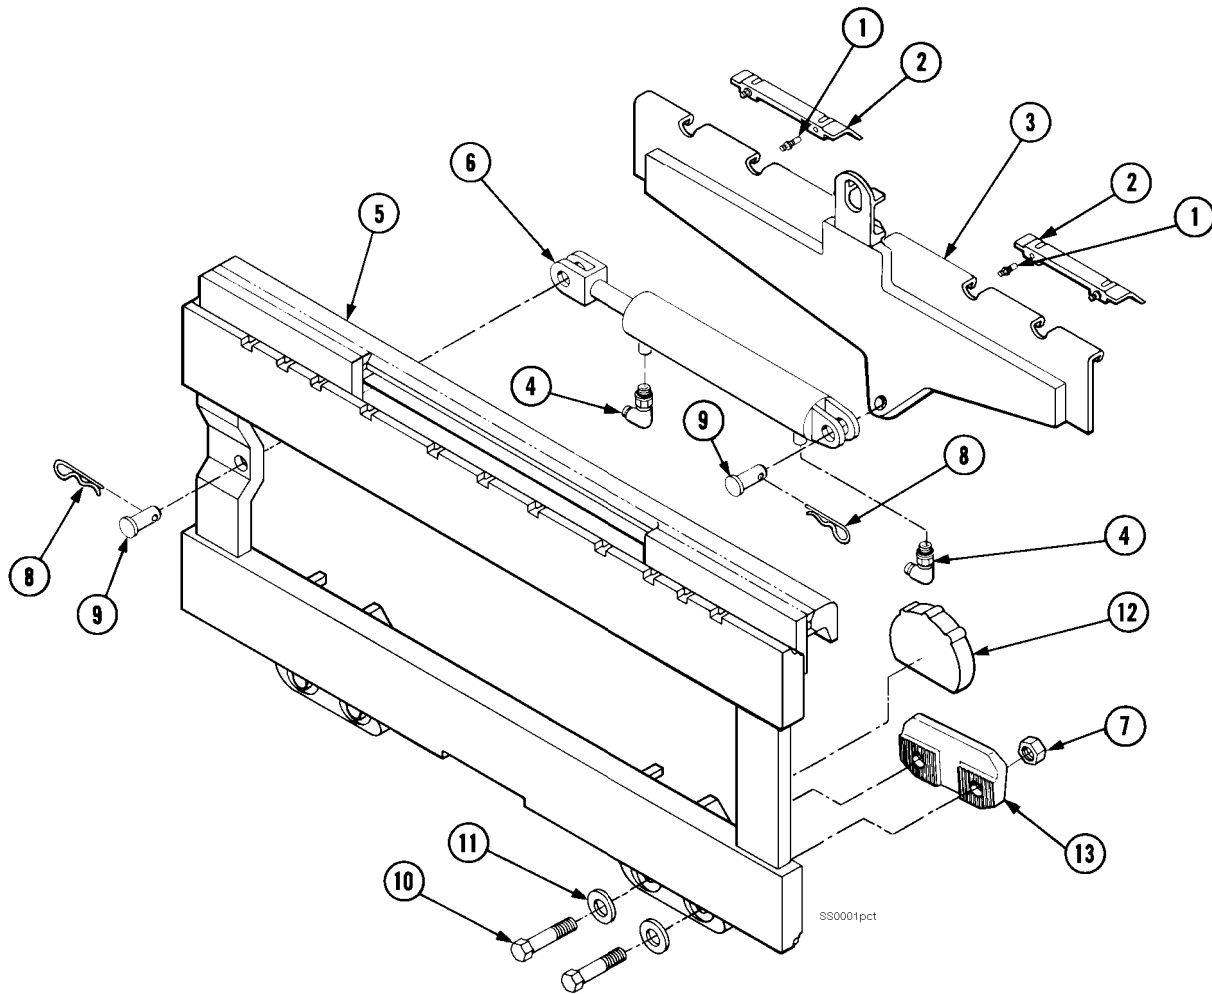

■ See page 10 for parts breakdown.

Control Knob

35E			
REF	QTY	PART NO.	DESCRIPTION
		202169	Control Knob
1	1	665250	Snap Ring
2	1	202168	Cover
3	1	665012	Knob
4	1	665076	Strain Relief
5	1	677112	■ Switch
6	1	5902	Nut, 3/8 NC
7	1	665081	Adapter, 3/8 NC
8	1	665077	Cable Assembly
9	2	667752	Connector-Gray
10	1	672087	Adapter, 1/2 NC

■ This switch may be purchased without wires.

Sideshift Assembly

35D			
REF	QTY	PART NO.	DESCRIPTION
		675892	Sideshift Assembly
1	4	7403	Grease Fitting
2	2	671165	Bearing Segment
3	1	676837	Anchor Bracket
4	2	601676	Fitting, 6-6
5	1	◆ 675896	Faceplate
6	1	■ 675548	Cylinder Assembly
7	4	553857	Nut
8	2	672726	Hairpin Cotter
9	2	678525	Clevis Pin
10	4	681047	Capscrew, 5/8 NC x 1.50 GR5
11	4	667225	Washer
12	2	675662	Lower Bearing
13	2	677160	Lower Hook
		671423	Service Kit (items 1 and 2)
		675854	Service Kit (item12)