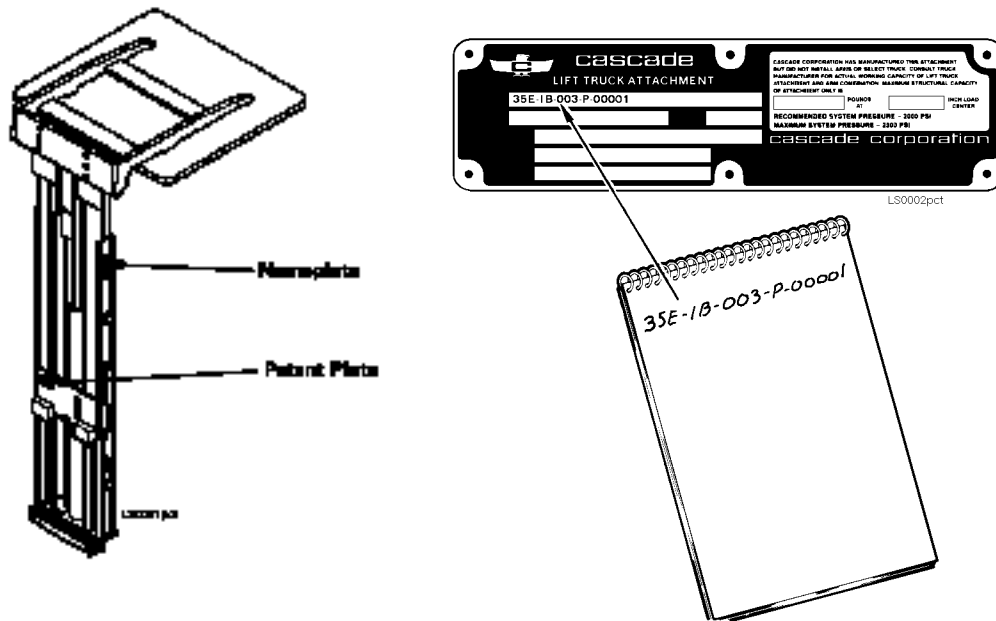

PARTS MANUAL

35E Load Stabilizer

Manual Number 204169 R-0

cascade[®]
Cascade is a Registered Trademark of Cascade Corporation

About This Manual

Introduction

This manual shows the parts breakdown for specific 35E Load Stabilizer serial numbers. To find the correct pages for your attachment, locate the nameplate on the left side near the top of the frame. If the nameplate is missing all necessary information is stamped into the frame at the same location. Locate your serial number on the following pages. To the right of the serial number you will find the page numbers that apply to your unit.