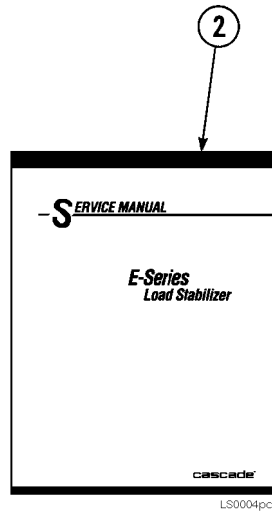

Publications

REF	PART NO.	DESCRIPTION
1	204169	Parts Manual
2	204312	Service Manual
3	202155	Operator Guide
4	680664	Servicing Cascade Cylinders Video (VHS)
5	679929	Tool Catalog
6	673964	Literature Index Order Form