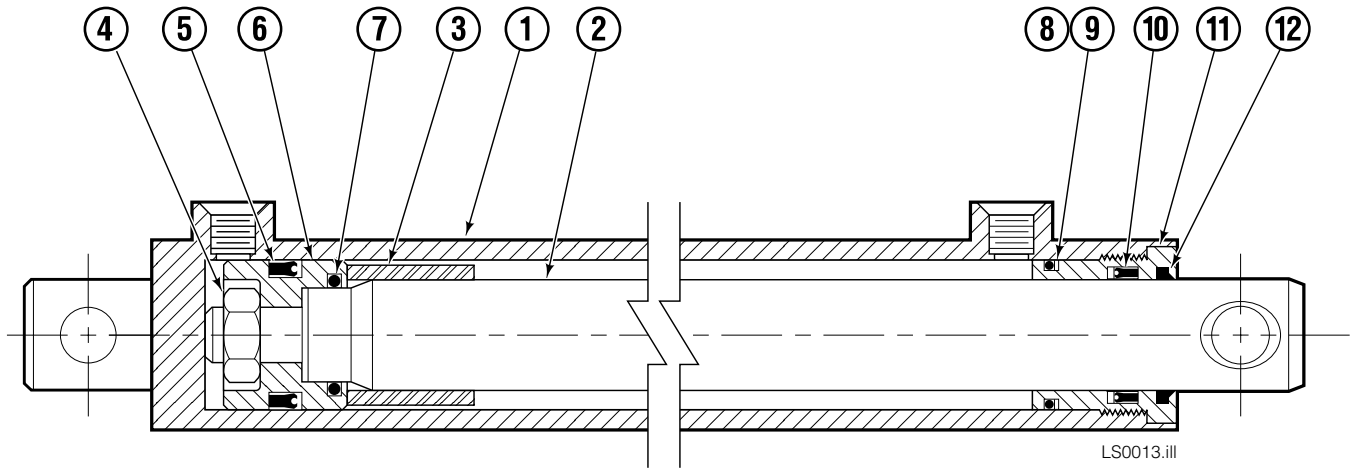

Load Stabilizer Cylinder

35E					
REF	QTY	PART NO.	PART NO.	PART NO.	DESCRIPTION
		582490	582595	583675	Cylinder Assembly
1	1	562298	563254	562298	Shell
2	1	562299	562598	562299	Rod
3	1	-	-	563370	Spacer
4	1	667623	667623	667623	Nut
5	1	■ 557598	■ 557598	■ 557598	Piston Seal
6	1	559702	559702	559702	Piston
7	1	■ 2716	■ 2716	■ 2716	O-Ring
8	1	■ 2722	■ 2722	■ 2722	O-Ring
9	1	■ 615126	■ 615126	■ 615126	Back-Up Ring
10	1	■ 663728	■ 663728	■ 663728	Rod Seal
11	1	562300	562300	562300	Retainer
12	1	■ 626468	■ 626468	■ 626468	Wiper
		562447	562447	562447	Service Kit

■ Included in Service Kit 562447.