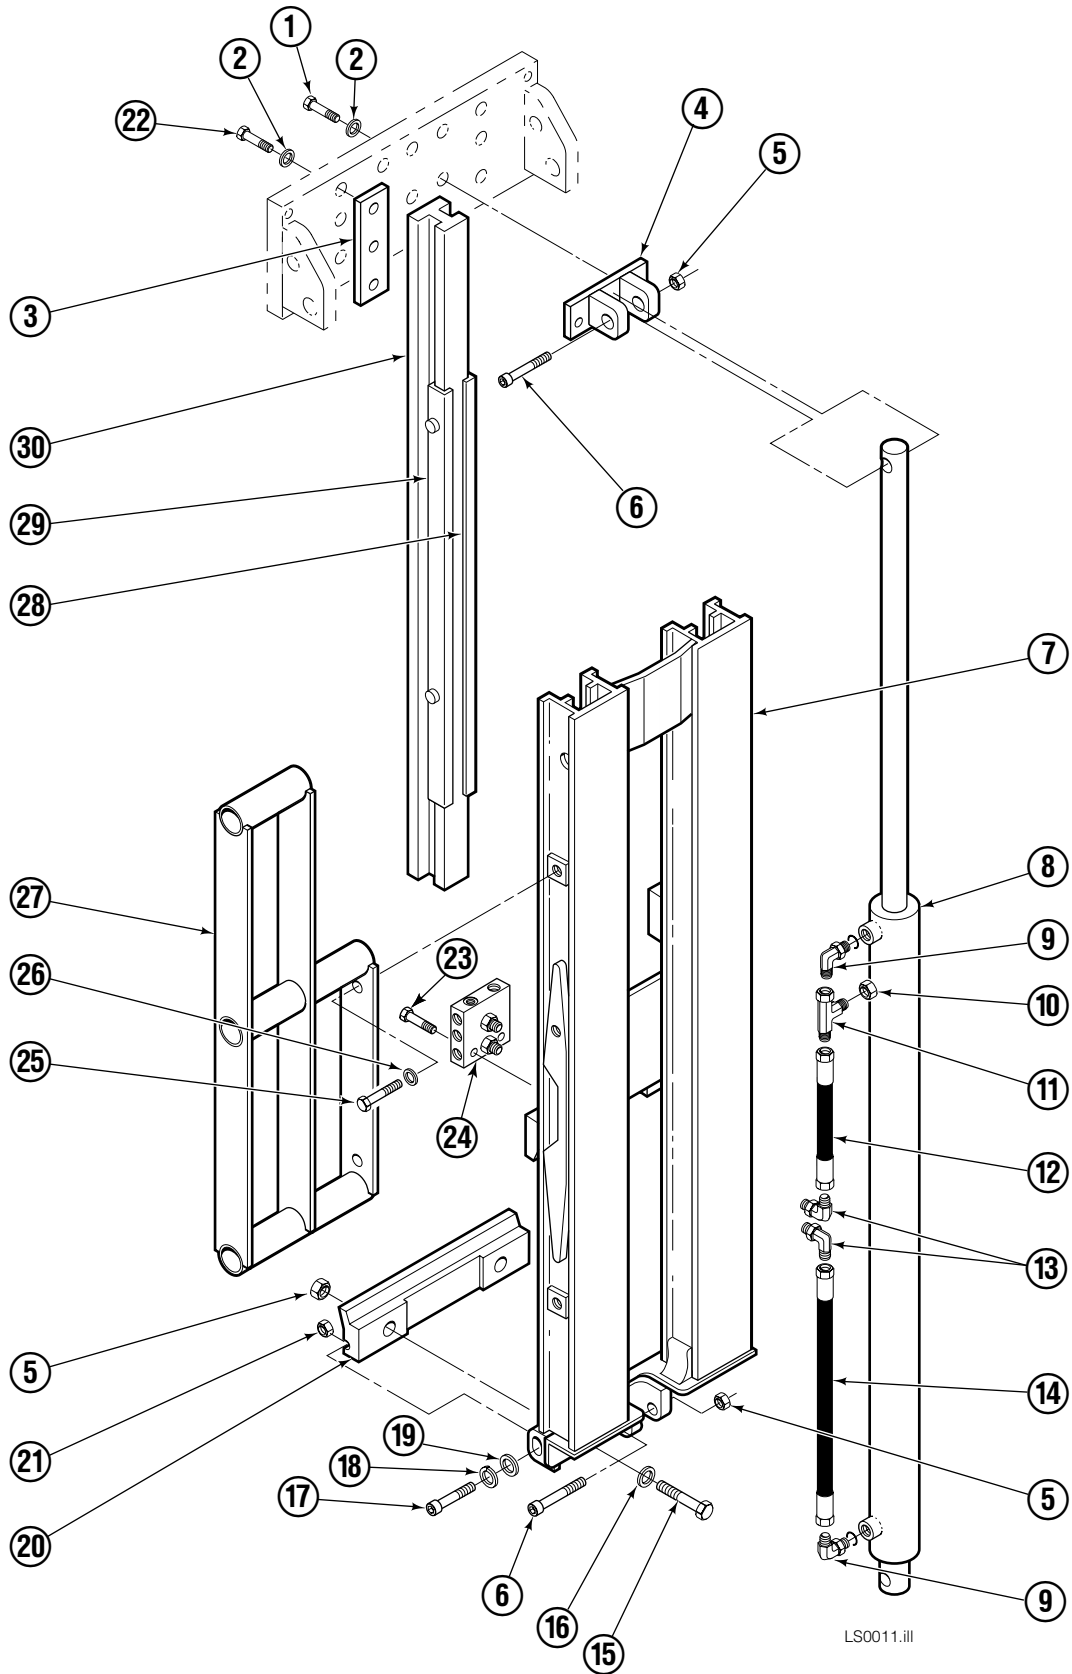

Decals Load Stabilizer

Bottled Water Load Stabilizer

Beverage Frame Group

LS0011.iii

Beverage Frame Group

35E			
REF	QTY	PART NO.	DESCRIPTION
1	3	201571	Capscrew, M10x1.5x30-10,9
2	9	201570	Washer
3	2	201956	Shim
4	1	201976	Cylinder Clevis
5	4	678990	Nut
6	2	201572	Capscrew
7	1	202332	Frame – 42"-81" Opening Range
7	1	202331	Frame – 45"-84" Opening Range
7	1	202330	Frame – 50"-97" Opening Range
8	1	◆582490	Cylinder – 42"-84" Opening Range
8	1	◆582595	Cylinder – 50"-97" Opening Range
9	2	601676	Fitting, 6-6
10	1	2645	Fitting, 6
11	1	611329	Fitting, 6-6
12	1	675952	Hose – 42"-84" Opening Range
12	1	686472	Hose – 50"-97" Opening Range
13	2	2680	Fitting, 6-6
14	1	675055	Hose
15	2	752903	Capscrew, M16x2x45-8.8
16	2	667225	Washer
17	1	201568	Capscrew
18	1	680253	Lockwasher, M8
19	1	6202	Washer
20	1	202049	Lower Hook
21	1	767414	Nut, M8
22	6	201569	Capscrew, M10x1.5x55-10,9
23	2	768208	Capscrew
24	1	■202047	Valve Assembly
25	4	767810	Capscrew
26	4	202251	Washer
27	2	202329	Backrest – 42"-81" Opening Range
27	2	202328	Backrest – 45"-84" Opening Range
27	2	202327	Backrest – 50"-97" Opening Range
28	2	668910	Bearing
28	2	667900	Bearing, Heavy Duty – Black
29	2	668911	Bearing
29	2	667907	Bearing, Heavy Duty – Black
30	2	202055	Arm Bar – 42"-84" Opening Range
30	2	202056	Arm Bar – 50"-97" Opening Range