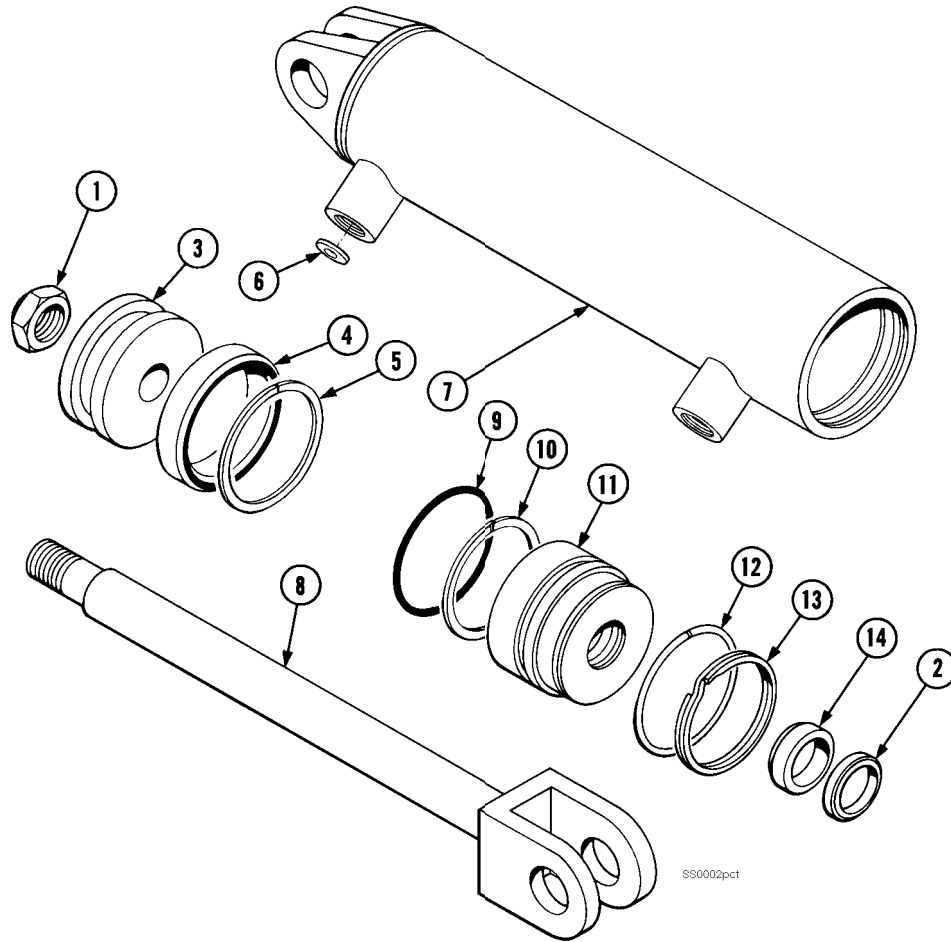

Solenoid Valve Group

35E			
REF	QTY	PART NO.	DESCRIPTION
		201702	Solenoid Valve Group
1	1	201731	Bracket
2	4	604511	Fitting, 6-6
3	1	201713	Valve Body
4	2	601676	Fitting, 6-6
5	2	686119	Washer
6	2	678527	Capscrew, M8x1.25x50-8.8
7	2	687305	Solenoid Valve
8	2	687306	Solenoid Coil - 12V
8	2	687307	Solenoid Coil - 24V
8	2	687308	Solenoid Coil - 36V
8	2	687309	Solenoid Coil - 48V
8	2	687310	Solenoid Coil - 72V
9	1	669432	Diode
10	2	604510	Plug, 6
11	1	■ 202169	Control Knob

■ See page 10 for parts breakdown.

Control Knob

35E			
REF	QTY	PART NO.	DESCRIPTION
		202169	Control Knob
1	1	665250	Snap Ring
2	1	202168	Cover
3	1	665012	Knob
4	1	665076	Strain Relief
5	1	677112	■ Switch
6	1	5902	Nut, 3/8 NC
7	1	665081	Adapter, 3/8 NC
8	1	665077	Cable Assembly
9	2	667752	Connector-Gray
10	1	672087	Adapter, 1/2 NC

■ This switch may be purchased without wires.

Sideshift Assembly

35D			
REF	QTY	PART NO.	DESCRIPTION
		675892	Sideshift Assembly
1	4	7403	Grease Fitting
2	2	671165	Bearing Segment
3	1	676837	Anchor Bracket
4	2	601676	Fitting, 6-6
5	1	◆ 675896	Faceplate
6	1	■ 675548	Cylinder Assembly
7	4	553857	Nut
8	2	672726	Hairpin Cotter
9	2	678525	Clevis Pin
10	4	681047	Capscrew, 5/8 NC x 1.50 GR5
11	4	667225	Washer
12	2	675662	Lower Bearing
13	2	677160	Lower Hook
		671423	Service Kit (items 1 and 2)
		675854	Service Kit (item12)

- ◆ If the faceplate needs replacing, your best value is to order the complete sideshift assembly.
- See page 12 for parts breakdown.

Sideshifter Cylinder

35D

REF	QTY	PART NO.	DESCRIPTION
		675548	Cylinder Assembly
1	1	553857	Nut
2	1	636851	Wiper
3	1	553501	Piston
4	1	662452	Seal
5	1	638247	Back-up Ring
6	1	675550	Washer (orifice .085")
7	1	675549	Shell
8	1	553499	Rod
9	1	2785	O-ring
10	1	615128	Back-up Ring
11	1	553500	Retainer
12	1	553856	Retaining Ring
13	1	7202	Snap Ring
14	1	641835	Seal
		553861	Service Kit