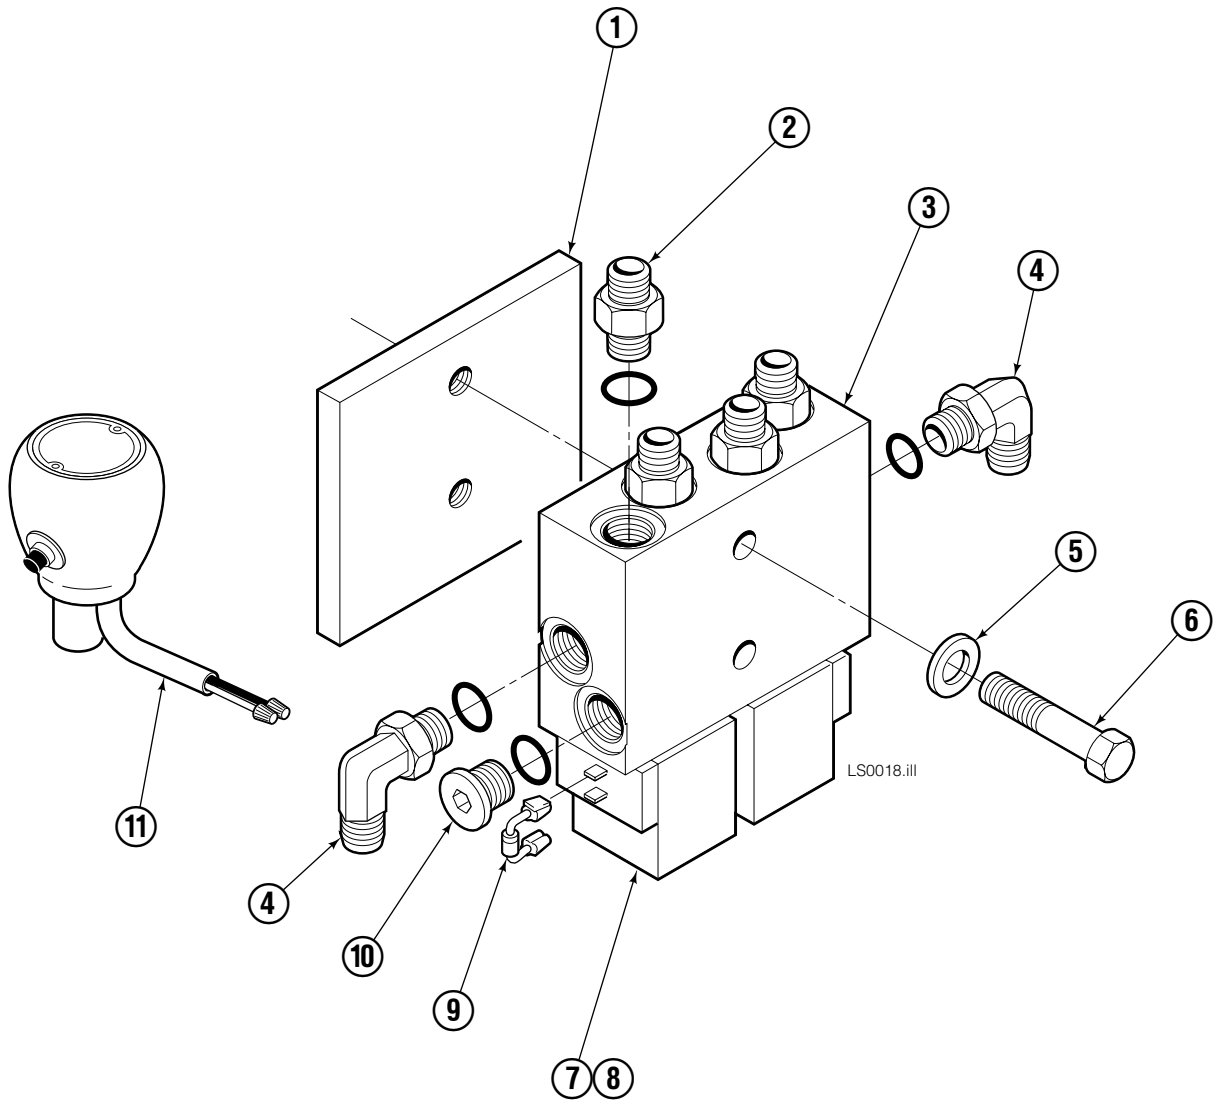

Solenoid Valve Group

35E			
REF	QTY	PART NO.	DESCRIPTION
		201702	Solenoid Valve Group
1	1	201731	Bracket
2	4	604511	Fitting, 6-6
3	1	201713	Valve Body
4	2	601676	Fitting, 6-6
5	2	686119	Washer
6	2	678527	Capscrew, M8x1.25x50-8.8
7	2	687305	Solenoid Valve
8	2	687306	Solenoid Coil - 12V
8	2	687307	Solenoid Coil - 24V
8	2	687308	Solenoid Coil - 36V
8	2	687309	Solenoid Coil - 48V
8	2	687310	Solenoid Coil - 72V
9	1	669432	Diode
10	2	604510	Plug, 6
11	1	■ 202169	Control Knob

■ See page 10 for parts breakdown.