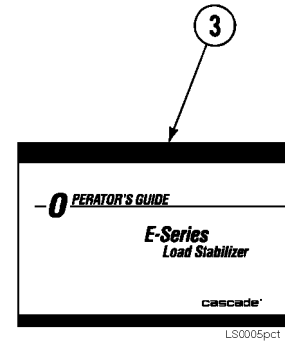

Publications

REF	PART NO.	DESCRIPTION
1	204169	Parts Manual
2	204312	Service Manual
3	202155	Operator Guide
4	680664	Servicing Cascade Cylinders Video (VHS)
5	679929	Tool Catalog
6	673964	Literature Index Order Form