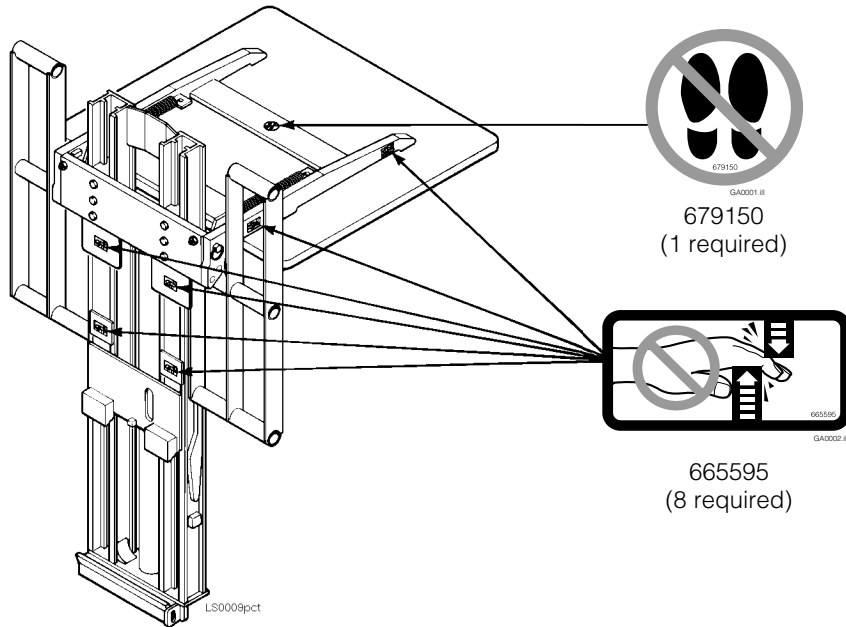

Serial Number Index

Serial Number	Frame Page	Cylinder Page	Arm Page	Valve Page	Solenoid Valve Page	Sideshifter Page	Sideshifter Cylinder Page
35E-IB-003	1	3	4	8	–	–	–
35E-IB-004	2	3	7	8	–	–	–
35E-IB-005	1	3	4	8	–	–	–
35E-IB-006	1	3	4	8	–	–	–
35E-IB-008	1	3	4	8	–	–	–
35E-IS-002	1	3	5	8	9	11	12
35E-IS-003	1	3	4	8	9	11	12
35E-IS-004	1	3	4	8	–	11	12
35E-IS-006	1	3	4	8	–	11	12
35E-IS-007	2	3	7	8	–	11	12
35E-IS-008	1	3	4	8	–	11	12

Decals Load Stabilizer

Bottled Water Load Stabilizer

Beverage Frame Group

LS0011.iii

Beverage Frame Group

35E			
REF	QTY	PART NO.	DESCRIPTION
1	3	201571	Capscrew, M10x1.5x30-10,9
2	9	201570	Washer
3	2	201956	Shim
4	1	201976	Cylinder Clevis
5	4	678990	Nut
6	2	201572	Capscrew
7	1	202332	Frame – 42"-81" Opening Range
7	1	202331	Frame – 45"-84" Opening Range
7	1	202330	Frame – 50"-97" Opening Range
8	1	◆582490	Cylinder – 42"-84" Opening Range
8	1	◆582595	Cylinder – 50"-97" Opening Range
9	2	601676	Fitting, 6-6
10	1	2645	Fitting, 6
11	1	611329	Fitting, 6-6
12	1	675952	Hose – 42"-84" Opening Range
12	1	686472	Hose – 50"-97" Opening Range
13	2	2680	Fitting, 6-6
14	1	675055	Hose
15	2	752903	Capscrew, M16x2x45-8.8
16	2	667225	Washer
17	1	201568	Capscrew
18	1	680253	Lockwasher, M8
19	1	6202	Washer
20	1	202049	Lower Hook
21	1	767414	Nut, M8
22	6	201569	Capscrew, M10x1.5x55-10,9
23	2	768208	Capscrew
24	1	■202047	Valve Assembly
25	4	767810	Capscrew
26	4	202251	Washer
27	2	202329	Backrest – 42"-81" Opening Range
27	2	202328	Backrest – 45"-84" Opening Range
27	2	202327	Backrest – 50"-97" Opening Range
28	2	668910	Bearing
28	2	667900	Bearing, Heavy Duty – Black
29	2	668911	Bearing
29	2	667907	Bearing, Heavy Duty – Black
30	2	202055	Arm Bar – 42"-84" Opening Range
30	2	202056	Arm Bar – 50"-97" Opening Range