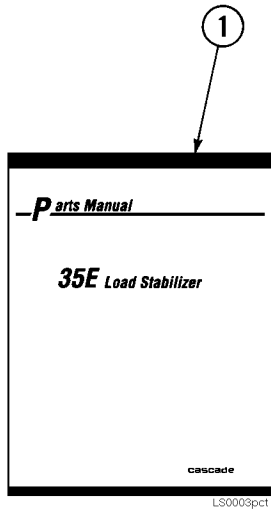

Publications

REF	PART NO.	DESCRIPTION
1	204169	Parts Manual
2	204312	Service Manual
3	202155	Operator Guide
4	680664	Servicing Cascade Cylinders Video (VHS)
5	679929	Tool Catalog
6	673964	Literature Index Order Form