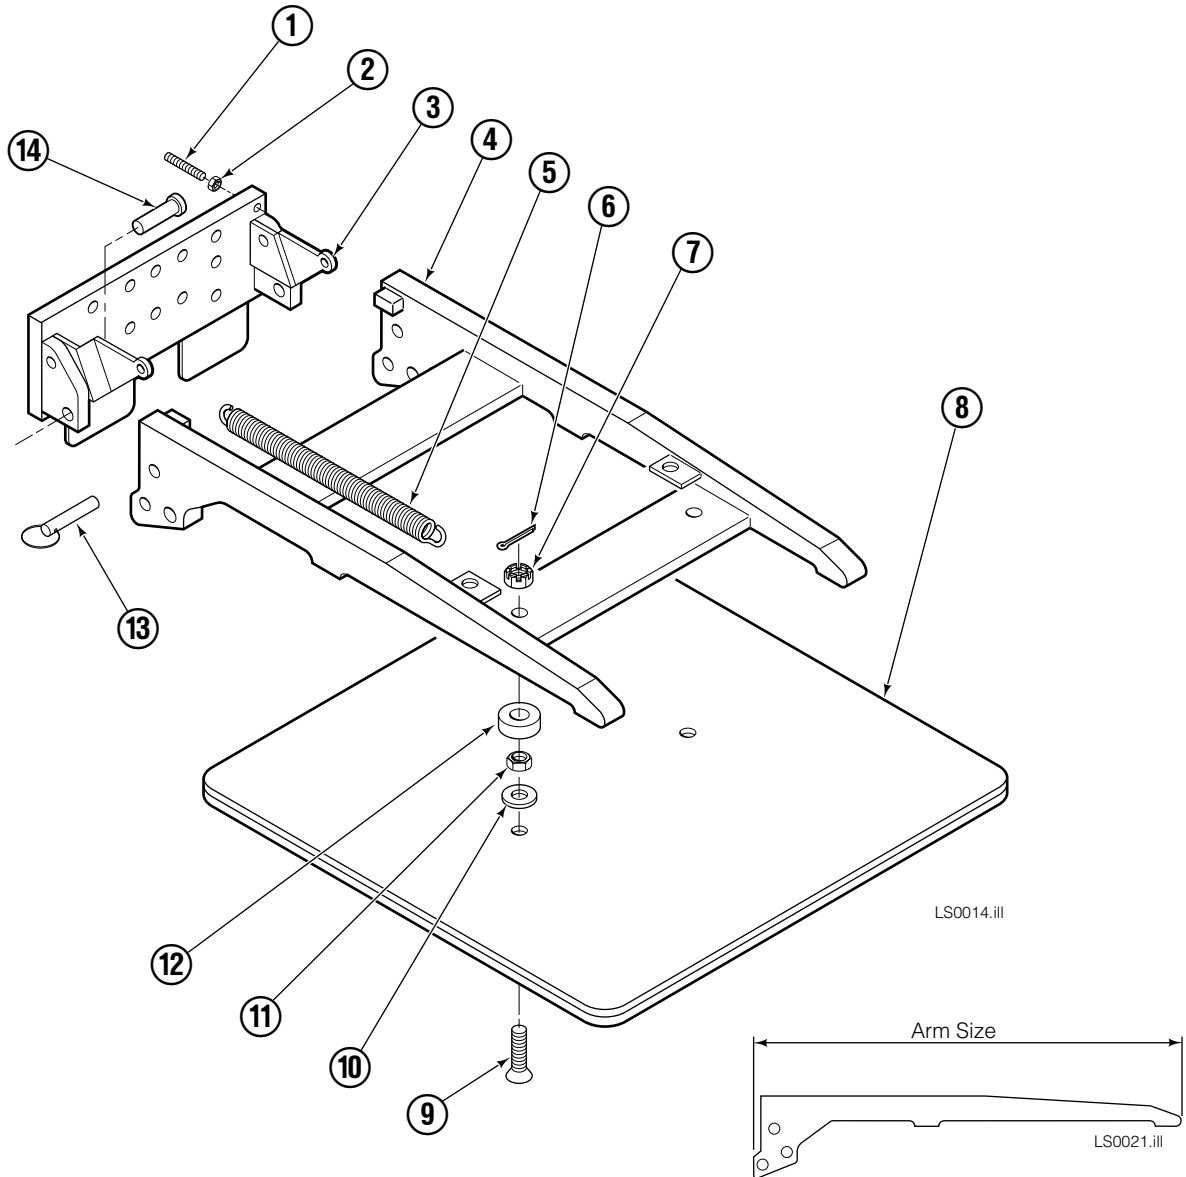

Fold Down Arm Group

35E			
REF	QTY	PART NO.	DESCRIPTION
1	2	768753	Setscrew
2	2	763023	Nut, M10
3	1	201992	Carrier
4	1	202336	Arm - 33"
4	1	202337	Arm - 36"
5	2	201965	Spring
6	2	6510	Cotter Pin
7	2	5956	Castle Nut, 1/2 NC
8	1	202260	Contact Pad - 30"x30" (33" arm)
8	1	201979	Contact Pad - 30"x36" (36" arm)
8	1	201978	Contact Pad - 36"x36" (36" arm)
9	2	201981	Capscrew
10	2	6205	Washer
11	2	5904	Nut, 1/2 NC
12	2	202145	Washer-Rubber
13	2	201966	Pin
14	2	201983	Pin-Clevis