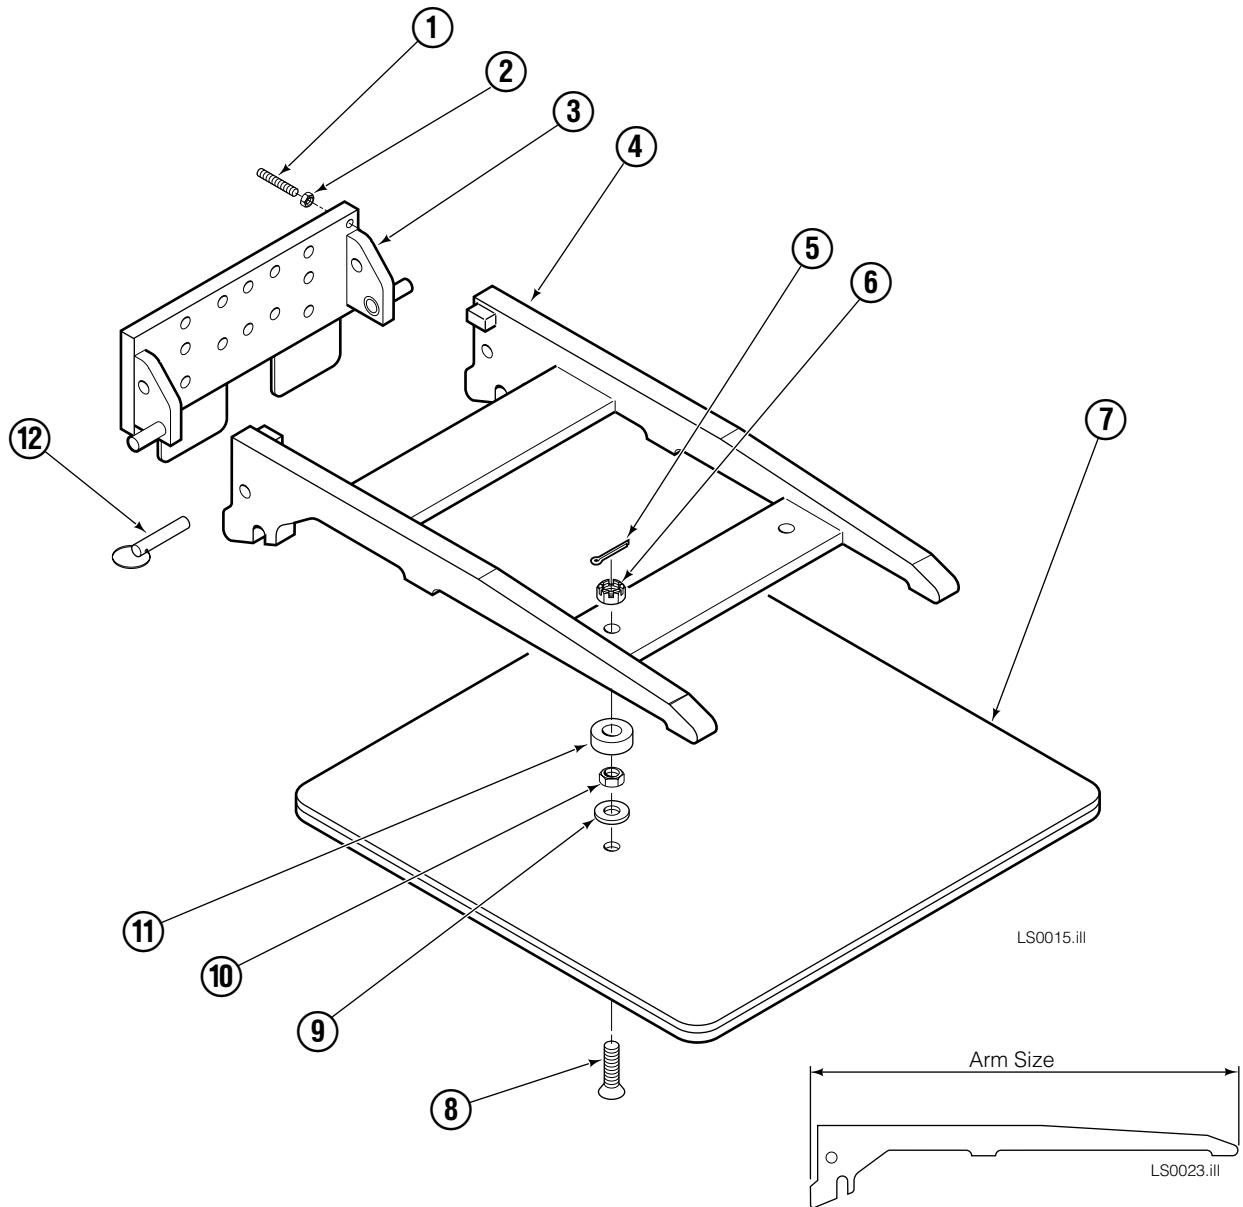

Quick Disconnect Arm Group

35E			
REF	QTY	PART NO.	DESCRIPTION
1	2	768753	Setscrew
2	2	763023	Nut, M10
3	1	202041	Carrier
4	1	202338	Arm – 33"
4	1	202339	Arm – 36"
5	2	6510	Cotter Pin
6	2	5956	Castle Nut, 1/2 NC
7	1	202260	Contact Pad – 30"x30" (33" arm)
7	1	201979	Contact Pad – 30"x36" (36" arm)
7	1	201978	Contact Pad – 36"x36" (36" arm)
8	2	201981	Capscrew
9	2	6205	Washer, 1/2
10	2	5904	Nut, 1/2 NC
11	2	202145	Washer-Rubber
12	2	201966	Pin