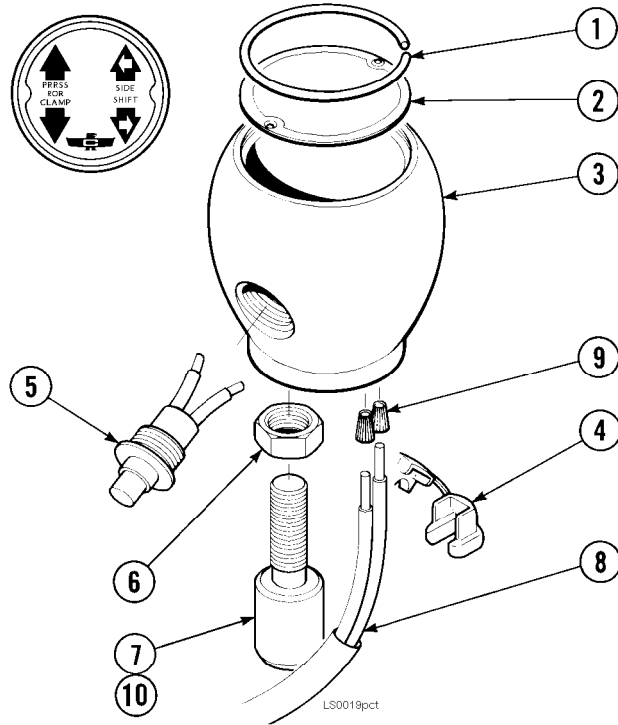

Control Knob

35E			
REF	QTY	PART NO.	DESCRIPTION
		202169	Control Knob
1	1	665250	Snap Ring
2	1	202168	Cover
3	1	665012	Knob
4	1	665076	Strain Relief
5	1	677112	■ Switch
6	1	5902	Nut, 3/8 NC
7	1	665081	Adapter, 3/8 NC
8	1	665077	Cable Assembly
9	2	667752	Connector-Gray
10	1	672087	Adapter, 1/2 NC

■ This switch may be purchased without wires.