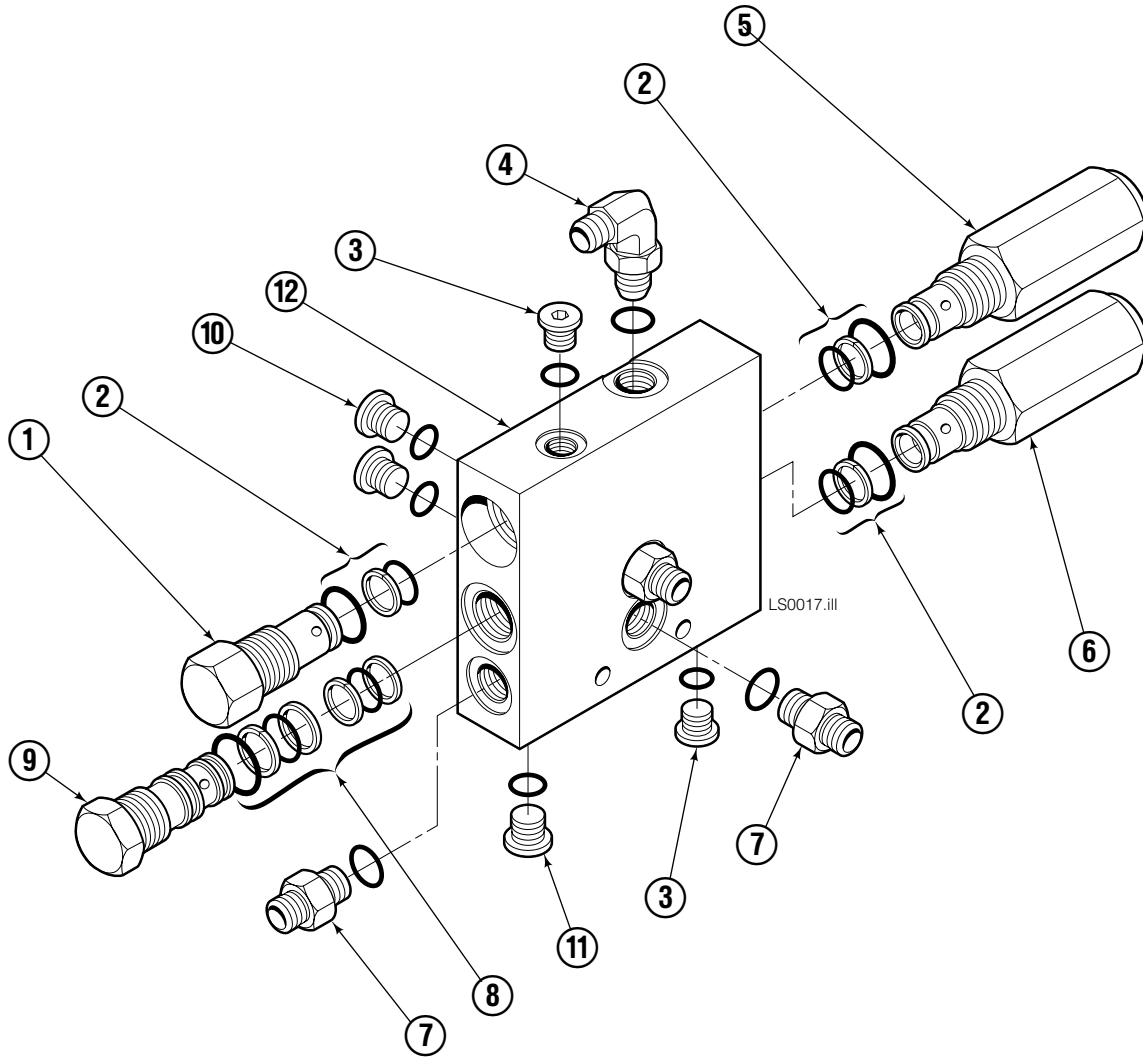

■ Included in Service Kit 562447.

Standard Arm Group

35E			
REF	QTY	PART NO.	DESCRIPTION
1	1	202061	Arm – 33"
1	1	202062	Arm – 36"
2	2	6510	Cotter Pin
3	2	5956	Castle Nut, 1/2 NC
4	1	202260	Contact Pad – 30"x30" (33" arm)
4	1	201979	Contact Pad – 30"x36" (36" arm)
4	1	201978	Contact Pad – 36"x36" (36" arm)
5	2	201981	Capscrew
6	2	6205	Washer, 1/2
7	2	5904	Nut, 1/2 NC
8	2	202145	Washer-Rubber

Quick Disconnect Arm Group

35E			
REF	QTY	PART NO.	DESCRIPTION
1	2	768753	Setscrew
2	2	763023	Nut, M10
3	1	202041	Carrier
4	1	202338	Arm – 33"
4	1	202339	Arm – 36"
5	2	6510	Cotter Pin
6	2	5956	Castle Nut, 1/2 NC
7	1	202260	Contact Pad – 30"x30" (33" arm)
7	1	201979	Contact Pad – 30"x36" (36" arm)
7	1	201978	Contact Pad – 36"x36" (36" arm)
8	2	201981	Capscrew
9	2	6205	Washer, 1/2
10	2	5904	Nut, 1/2 NC
11	2	202145	Washer-Rubber
12	2	201966	Pin

Bottled Water Arm Group

35E			
REF	QTY	PART NO.	DESCRIPTION
1	1	202142	Arm
2	1	202147	Top Plate
3	6	762899	Capscrew, M10x1.5x20-8.8
4	6	201570	Washer, M10
5	6	6510	Cotter Pin
6	6	5956	Castle Nut, 1/2 NC
7	1	202144	Bottom Plate
8	4	202136	Washer-Rubber
9	6	5904	Nut, 1/2 NC
10	10	6205	Washer, 1/2
11	1	202265	Contact Pad – 30"x30"
12	4	201982	Capscrew
13	2	201981	Capscrew
14	2	202135	Washer-Rubber

Valve Assembly

35E			
REF	QTY	PART NO.	DESCRIPTION
		202047	Valve Assembly
1	1	682168	Valve Cartridge
2	3	682170	Service Kit
3	2	663694	Plug, 3
4	1	601676	Fitting, 6-6
5	1	201566	Valve Cartridge – Adjustable Relief
6	1	201565	Valve Cartridge – Fixed Relief
7	3	604511	Fitting, 6-6
8	1	204424	Service Kit
9	1	201564	Valve Cartridge – P. O. Check
10	2	604510	Plug, 6
11	1	609234	Plug, 4
12	1	202125	Valve Body