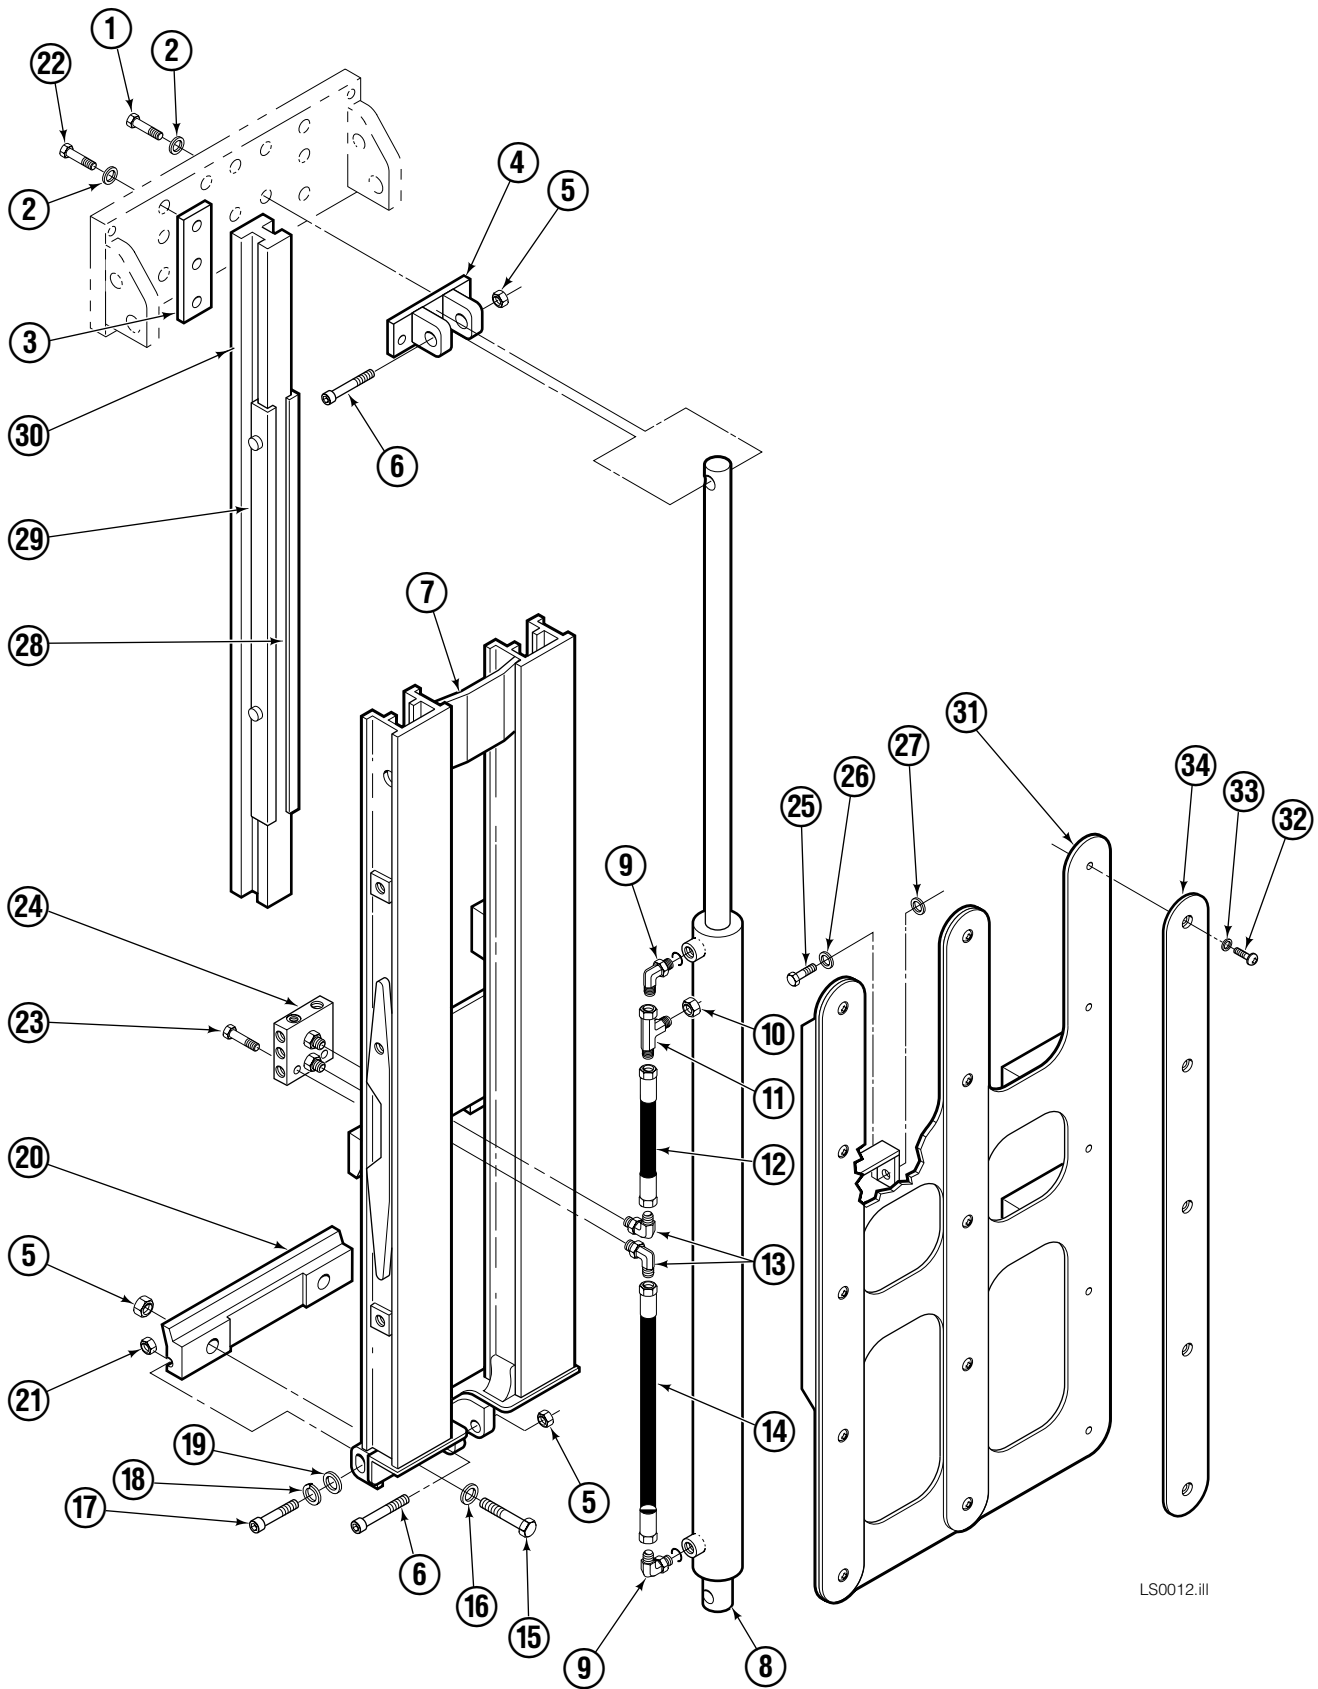

Bottled Water Frame Group

LS0012.iii

Bottled Water Frame Group

35E			
REF	QTY	PART NO.	DESCRIPTION
1	3	201571	Capscrew, M10x1.5x30-10,9
2	9	201570	Washer
3	2	201956	Shim
4	1	201976	Cylinder Clevis
5	4	678990	Nut
6	2	201572	Capscrew
7	1	202333	Frame – 43"-67" Opening Range
8	1	◆ 583675	Cylinder – 43"-67" Opening Range
9	2	601676	Fitting, 6-6
10	1	2645	Fitting, 6
11	1	611329	Fitting, 6-6
12	1	675952	Hose
13	2	2680	Fitting, 6-6
14	1	675055	Hose
15	2	752903	Capscrew, M16x2x45-8.8
16	2	667225	Washer
17	1	201568	Capscrew
18	1	680253	Lockwasher, M8
19	1	6202	Washer
20	1	202049	Lower Hook
21	1	767414	Nut, M8
22	6	201569	Capscrew, M10x1.5x55-10,9
23	2	768208	Capscrew
24	1	■ 202047	Valve Assembly
25	6	683821	Capscrew
26	6	202251	Washer
27	20	202263	Washer-Shim
28	2	668910	Bearing
28	2	667900	Bearing, Heavy Duty – Black
29	2	668911	Bearing
29	2	667907	Bearing, Heavy Duty – Black
30	2	202057	Arm Bar – 43"-67" Opening Range
31	1	202141	Backrest – 43"-67" Opening Range
32	15	202264	Capscrew
33	15	6201	Washer
34	3	202138	Bumper

- See page 3 for parts breakdown.
- See page 8 for parts breakdown.