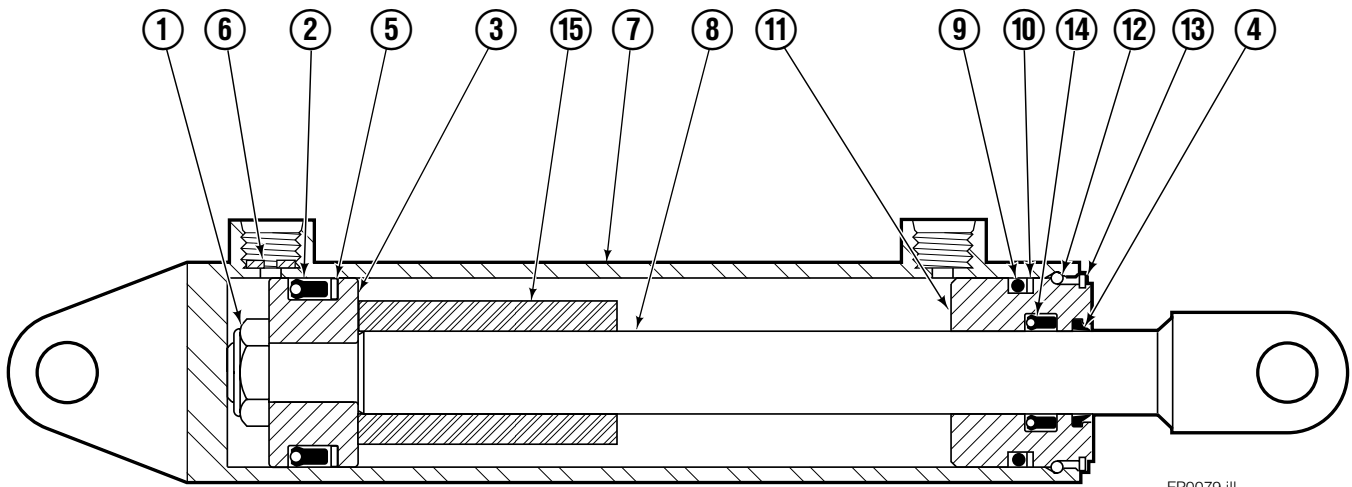

Sideshifter Group

SS0125.iii

55D							
REF	QTY	PART NO.	DESCRIPTION	REF	QTY	PART NO.	DESCRIPTION
		358809	Sideshifter Group	9	8	667225	▲ Washer
1	8	7403	Grease Fitting	10	4	682814	Lower Bearing
2	4	671165	Bearing Segment	11	4	679360	▲ Lower Hook
3	4	601676	Fitting, 6-6	12	1	358749	R.H. Faceplate ■
4	1	358748	L.H. Faceplate ■	13	1	335480	R.H. Cylinder Assembly ●
5	1	580029	L.H. Cylinder Assembly ●	14	1	358802	False Carriage ★
6	4	672726	Cotter Pin	15	2	675968	◆ Lower Hook ★
7	4	678525	Clevis Pin	16	4	667225	◆ Washer ★
8	8	779010	▲ Capscrew, M16x35	17	4	667369	◆ Capscrew ★

■ If the faceplate needs replacing, your best value is to order the complete sideshifter assembly.

● See Cylinder page for parts Breakdown

▲ Lower Hook Group 683178

◆ Lower Hook Group 678934

★ Not included in sideshifter Group.

Reference: SK-5804, S-8357

Sideshift Cylinder

FP0079.ill

REF	QTY	PART NO.	DESCRIPTION
		580029	Cylinder Assembly
1	1	553857	Nut
2	1	662452	Seal ■
3	1	553501	Piston
4	1	636851	Wiper ■
5	1	638247	Nylon Ring ■
6	1	675550	Washer (Orifice .085 in.)
7	1	557697	Shell
8	1	335482	Rod
9	1	2785	O-Ring ■
10	1	615128	Back-up Ring ■
11	1	553500	Retainer
12	1	553856	Retaining Ring
13	1	7202	Snap Ring
14	1	641835	Seal ■
15	1	—	Spacer
		553861	Service Kit