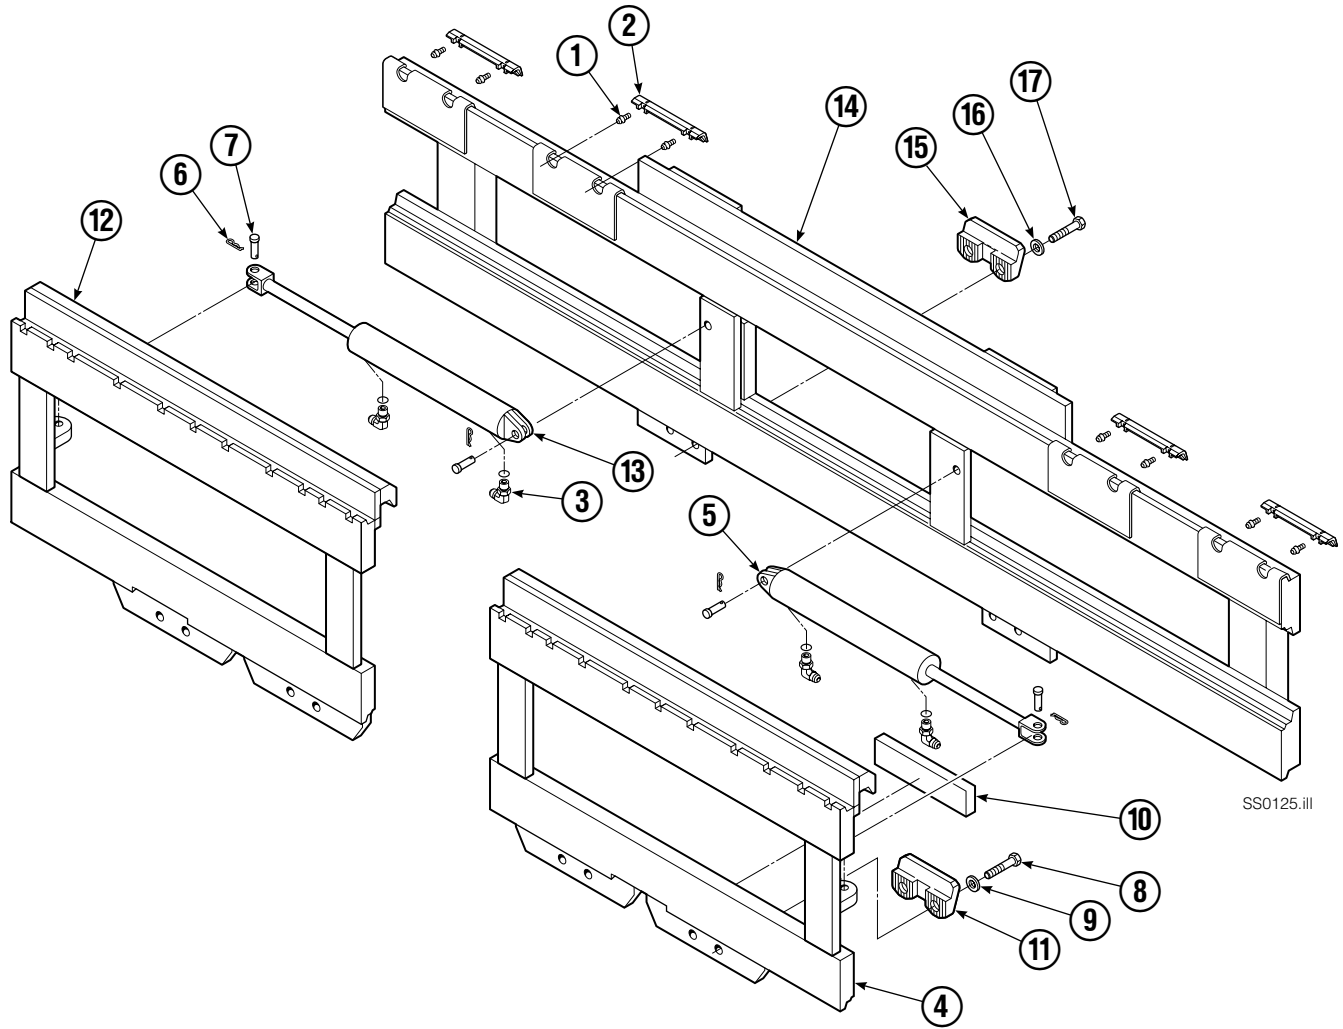

Sideshifter Group

SS0125.iii

55D							
REF	QTY	PART NO.	DESCRIPTION	REF	QTY	PART NO.	DESCRIPTION
		358809	Sideshifter Group	9	8	667225	▲ Washer
1	8	7403	Grease Fitting	10	4	682814	Lower Bearing
2	4	671165	Bearing Segment	11	4	679360	▲ Lower Hook
3	4	601676	Fitting, 6-6	12	1	358749	R.H. Faceplate ■
4	1	358748	L.H. Faceplate ■	13	1	335480	R.H. Cylinder Assembly ●
5	1	580029	L.H. Cylinder Assembly ●	14	1	358802	False Carriage ★
6	4	672726	Cotter Pin	15	2	675968	◆ Lower Hook ★
7	4	678525	Clevis Pin	16	4	667225	◆ Washer ★
8	8	779010	▲ Capscrew, M16x35	17	4	667369	◆ Capscrew ★

■ If the faceplate needs replacing, your best value is to order the complete sideshifter assembly.

● See Cylinder page for parts Breakdown

▲ Lower Hook Group 683178

◆ Lower Hook Group 678934

★ Not included in sideshifter Group.

Reference: SK-5804, S-8357

Sideshift Cylinder

FP0079.ill

REF	QTY	PART NO.	DESCRIPTION
		580029	Cylinder Assembly
1	1	553857	Nut
2	1	662452	Seal ■
3	1	553501	Piston
4	1	636851	Wiper ■
5	1	638247	Nylon Ring ■
6	1	675550	Washer (Orifice .085 in.)
7	1	557697	Shell
8	1	335482	Rod
9	1	2785	O-Ring ■
10	1	615128	Back-up Ring ■
11	1	553500	Retainer
12	1	553856	Retaining Ring
13	1	7202	Snap Ring
14	1	641835	Seal ■
15	1	—	Spacer
		553861	Service Kit