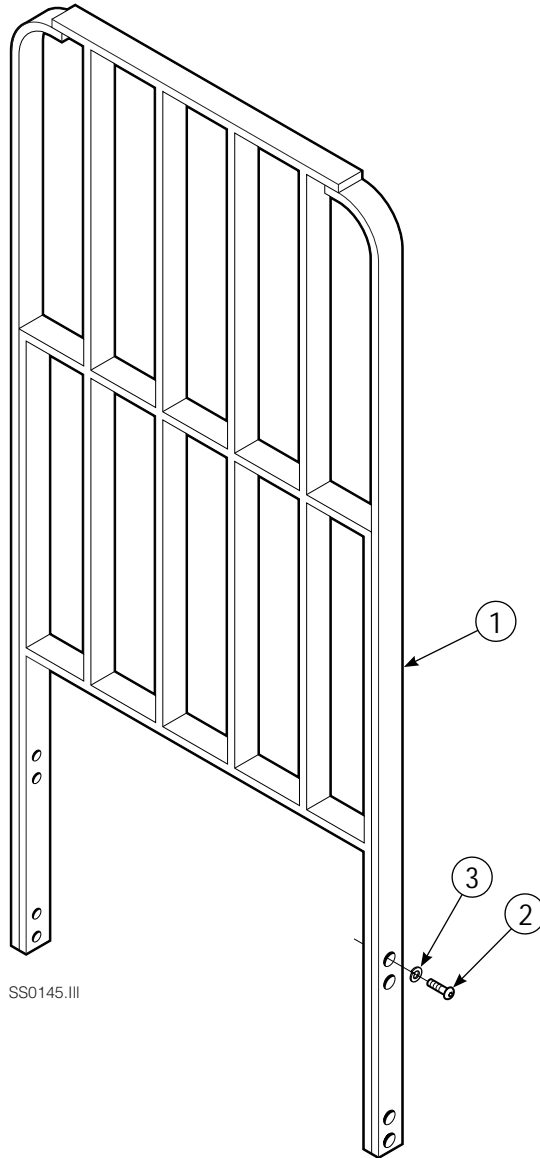

Sideshifter Group

SS0125.iii

55D							
REF	QTY	PART NO.	DESCRIPTION	REF	QTY	PART NO.	DESCRIPTION
		358809	Sideshifter Group	9	8	667225	▲ Washer
1	8	7403	Grease Fitting	10	4	682814	Lower Bearing
2	4	671165	Bearing Segment	11	4	679360	▲ Lower Hook
3	4	601676	Fitting, 6-6	12	1	358749	R.H. Faceplate ■
4	1	358748	L.H. Faceplate ■	13	1	335480	R.H. Cylinder Assembly ●
5	1	580029	L.H. Cylinder Assembly ●	14	1	358802	False Carriage ★
6	4	672726	Cotter Pin	15	2	675968	◆ Lower Hook ★
7	4	678525	Clevis Pin	16	4	667225	◆ Washer ★
8	8	779010	▲ Capscrew, M16x35	17	4	667369	◆ Capscrew ★

Reference: SK-5804, S-8357

Sideshift Cylinder

FP0079.ill

REF	QTY	PART NO.	DESCRIPTION
		580029	Cylinder Assembly
1	1	553857	Nut
2	1	662452	Seal ■
3	1	553501	Piston
4	1	636851	Wiper ■
5	1	638247	Nylon Ring ■
6	1	675550	Washer (Orifice .085 in.)
7	1	557697	Shell
8	1	335482	Rod
9	1	2785	O-Ring ■
10	1	615128	Back-up Ring ■
11	1	553500	Retainer
12	1	553856	Retaining Ring
13	1	7202	Snap Ring
14	1	641835	Seal ■
15	1	—	Spacer
		553861	Service Kit

■ Included in Service Kit 553861.

Sideshift Cylinder

FP0079.ill

REF	QTY	PART NO.	DESCRIPTION
		335480	Cylinder Assembly
1	1	553857	Nut
2	1	662452	Seal ■
3	1	553501	Piston
4	1	636851	Wiper ■
5	1	638247	Nylon Ring ■
6	1	675550	Washer (Orifice .085 in.)
7	1	335481	Shell
8	1	335482	Rod
9	1	2785	O-Ring ■
10	1	615128	Back-up Ring ■
11	1	553500	Retainer
12	1	553856	Retaining Ring
13	1	7202	Snap Ring
14	1	641835	Seal ■
15	1	—	Spacer
		553861	Service Kit

■ Included in Service Kit 553861.

Backrest

SS0145.III

55D			
REF	QTY	PART NO.	DESCRIPTION
1	1	359173	Backrest, 31 in. wide
2	8	200173	Capscrew, M16 x 35
3	8	684586	Lockwasher, M16

Reference: S-8365

Do you have questions you need answered right now? Call your nearest Cascade Parts Department.