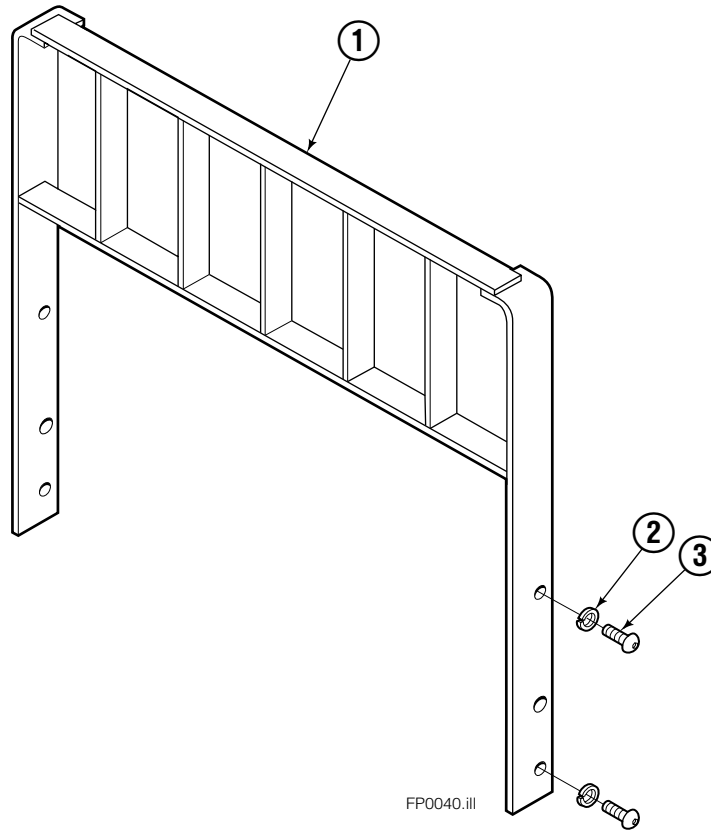

Backrest

55F			
REF	QTY	PART NO.	DESCRIPTION
1	1	207131	Backrest – 41"x48" ■
2	4	684586	Lockwasher
3	4	200173	Capscrew

■ Width x Height.

Reference: S-3979.