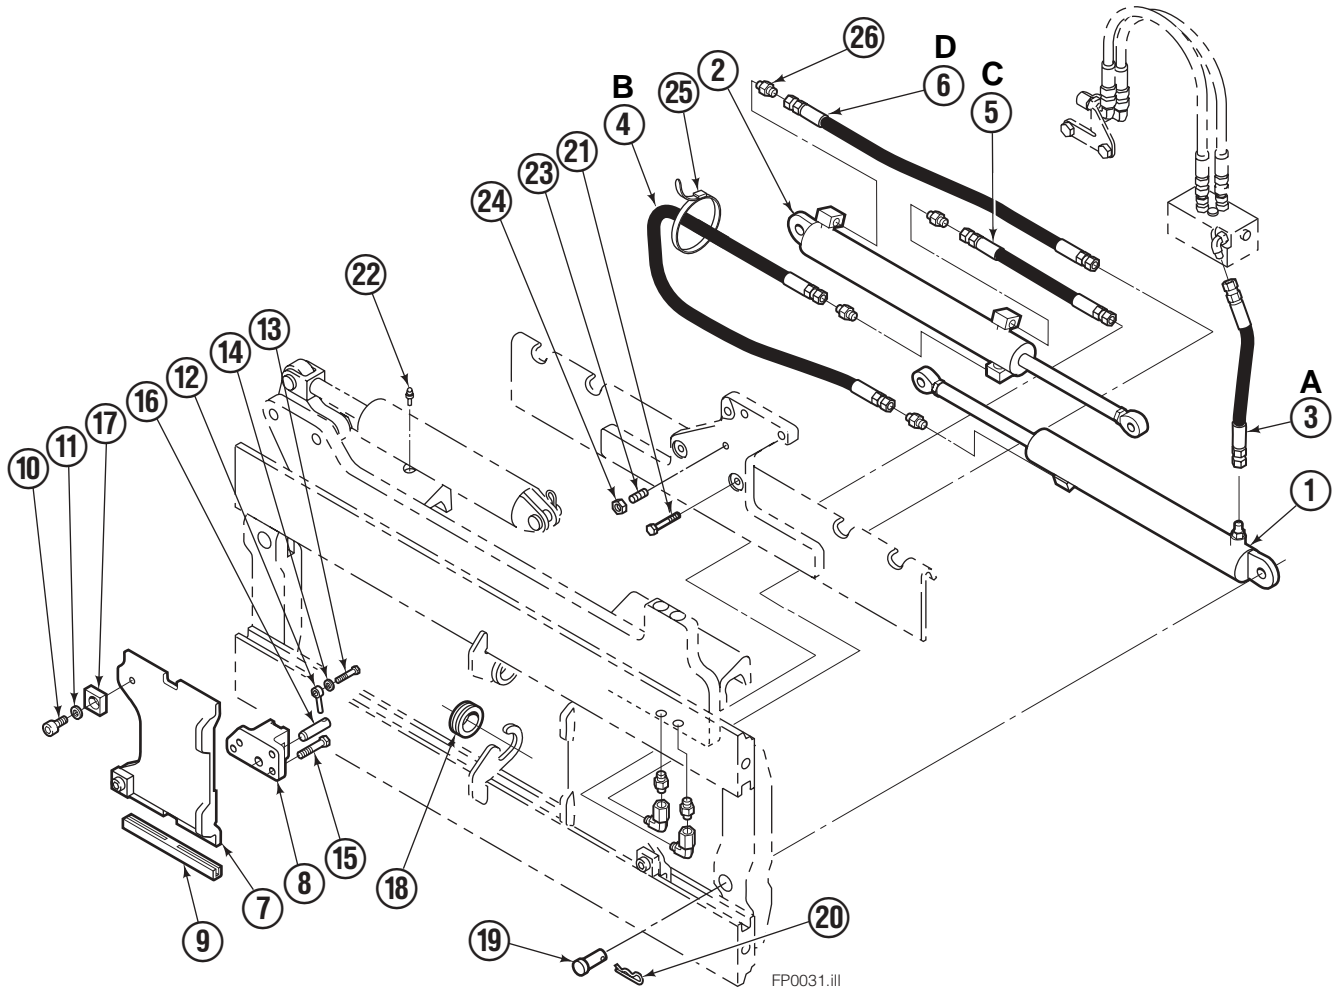

Safety Decals

Mounting Group Sideshifting

Reference:
BC-101
SK-5981
2S-3988

55F							
REF	QTY	PART NO.	DESCRIPTION	REF	QTY	PART NO.	DESCRIPTION
	●	377245	Sideshifting Mounting-41" ■	10	4	667225	Washer
1	1	397075	Frame-41" ■	11	6	766154	Capscrew, M16x2,0x40-8.8
2	1	377025	Anchor Bracket-41" ■	12	4	678990	Nut
3	2	601676	Fitting, 6-6	13	1	206909	Lug
4	1	—	Center Bearing-49" only	14	1	206910	Spacer
5	2	678525	Clevis Pin	15	2	684355	Lockwasher
6	2	672726	Hairpin Cotter	16	2	204187	Upper Bearing
7	1	675548	Cylinder Assembly ◆	17	2	207209	Lower Bearing
8	1	675550	Washer (orifice .085)	18	2	207578	Hose
9	2	204186	Lower Hook				

- Carriage width.
- Includes items 2 through 17.
- ◆ See Cylinder page for parts breakdown.

Sideshift Cylinder ITA Class III

FP0126.ill

55E			
REF	QTY	PART NO.	DESCRIPTION
		675548	Cylinder Assembly
1	1	553857	Nut
2	1	662452	■ Seal
3	1	553501	Piston
4	1	636851	■ Wiper
5	1	638247	■ Back-up Ring
6	1	675550	Washer (orifice .085 in.)
7	1	675549	Shell
8	1	553449	Rod
9	1	2785	■ O-Ring
10	1	615128	■ Back-up Ring
11	1	553500	Retainer
12	1	553856	Retaining Ring
13	1	7202	Snap Ring
14	1	641835	■ Seal
		553861	Service Kit

■ Included in Service Kit 553861.

Hydraulic/Fork Group

55F

REF	QTY	PART NO.	DESCRIPTION	REF	QTY	PART NO.	DESCRIPTION
	●	375335	Hydraulic Group-41" ■	13	2	763169	Capscrew
	□	206912	Fork Group	14	2	680217	Lockwasher
1	1	583944	Cylinder Assembly L. H. ◆	15	8	206924	Capscrew
2	1	583952	Cylinder Assembly R. H. ▼	16	2	206925	Pin
3	1	375369	Hose	17	4	207552	Block
4	1	207568	Hose	18	2	206916	Grommet
5	1	207565	Hose	19	2	206926	Clevis Pin
6	1	207569	Hose	20	2	207210	Hairpin Cotter
7	2	207208	Fork Carrier	21	2	768551	Capscrew
8	2	206914	Lug	22	2	7403	Grease Fitting
9	4	206915	Bearing	23	1	768753	Setscrew
10	4	206922	Capscrew	24	1	207211	Jam Nut
11	4	678991	Lockwasher	25	1	200008	Cable Tie
12	2	206923	Eyebolt	26	6	617915	Fitting, 4-4