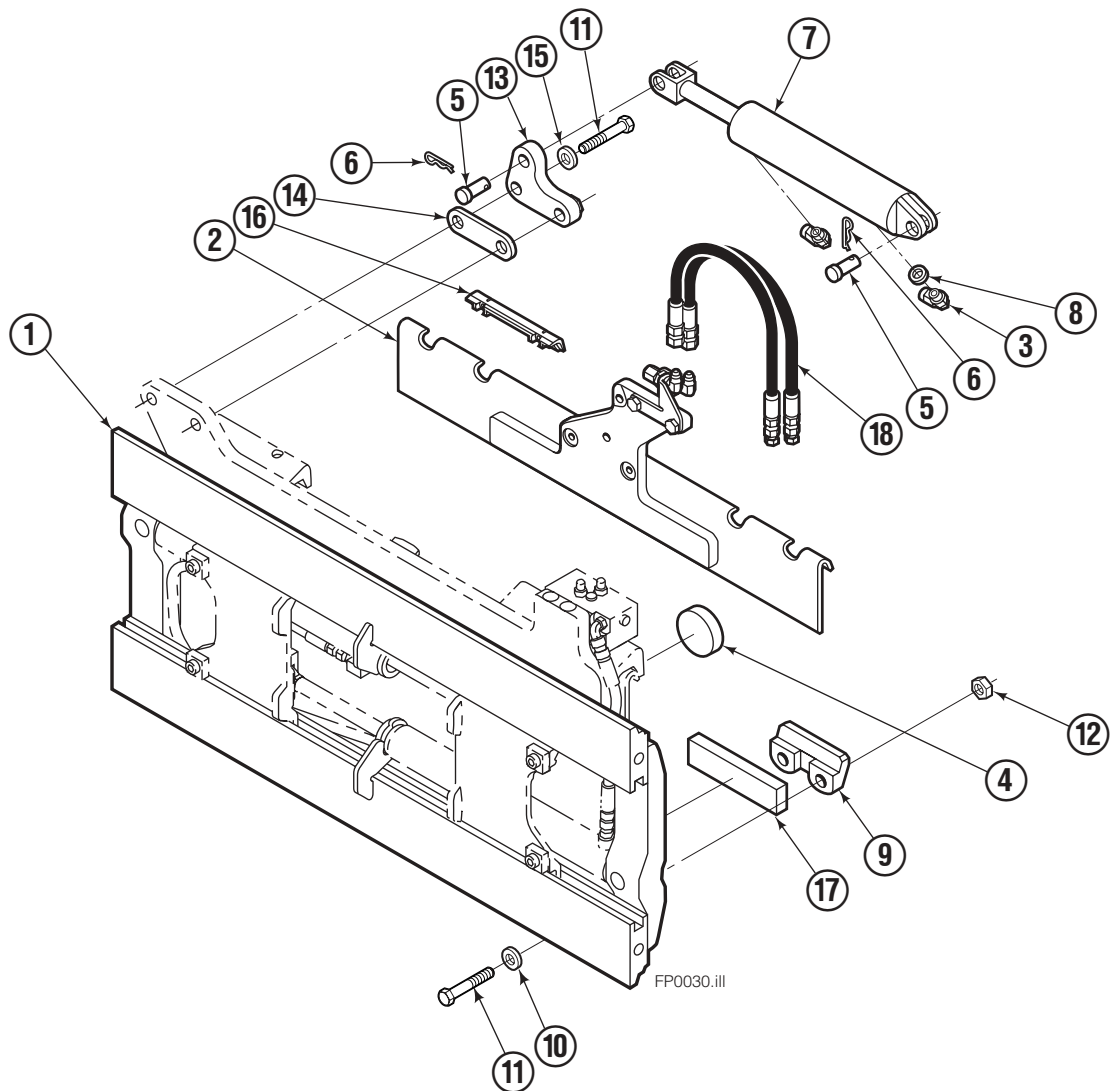

Safety Decals

Mounting Group Sideshifting

Reference:
BC-101
SK-5981
2S-3988

55F							
REF	QTY	PART NO.	DESCRIPTION	REF	QTY	PART NO.	DESCRIPTION
	●	377245	Sideshifting Mounting-41" ■	10	4	667225	Washer
1	1	397075	Frame-41" ■	11	6	766154	Capscrew, M16x2,0x40-8.8
2	1	377025	Anchor Bracket-41" ■	12	4	678990	Nut
3	2	601676	Fitting, 6-6	13	1	206909	Lug
4	1	—	Center Bearing-49" only	14	1	206910	Spacer
5	2	678525	Clevis Pin	15	2	684355	Lockwasher
6	2	672726	Hairpin Cotter	16	2	204187	Upper Bearing
7	1	675548	Cylinder Assembly ◆	17	2	207209	Lower Bearing
8	1	675550	Washer (orifice .085)	18	2	207578	Hose
9	2	204186	Lower Hook				

- Carriage width.
- Includes items 2 through 17.
- ◆ See Cylinder page for parts breakdown.

Sideshift Cylinder ITA Class III

FP0126.ill

55E			
REF	QTY	PART NO.	DESCRIPTION
		675548	Cylinder Assembly
1	1	553857	Nut
2	1	662452	■ Seal
3	1	553501	Piston
4	1	636851	■ Wiper
5	1	638247	■ Back-up Ring
6	1	675550	Washer (orifice .085 in.)
7	1	675549	Shell
8	1	553449	Rod
9	1	2785	■ O-Ring
10	1	615128	■ Back-up Ring
11	1	553500	Retainer
12	1	553856	Retaining Ring
13	1	7202	Snap Ring
14	1	641835	■ Seal
		553861	Service Kit

■ Included in Service Kit 553861.

Hydraulic/Fork Group

55F

REF	QTY	PART NO.	DESCRIPTION	REF	QTY	PART NO.	DESCRIPTION
	●	375335	Hydraulic Group-41" ■	13	2	763169	Capscrew
	□	206912	Fork Group	14	2	680217	Lockwasher
1	1	583944	Cylinder Assembly L. H. ◆	15	8	206924	Capscrew
2	1	583952	Cylinder Assembly R. H. ▼	16	2	206925	Pin
3	1	375369	Hose	17	4	207552	Block
4	1	207568	Hose	18	2	206916	Grommet
5	1	207565	Hose	19	2	206926	Clevis Pin
6	1	207569	Hose	20	2	207210	Hairpin Cotter
7	2	207208	Fork Carrier	21	2	768551	Capscrew
8	2	206914	Lug	22	2	7403	Grease Fitting
9	4	206915	Bearing	23	1	768753	Setscrew
10	4	206922	Capscrew	24	1	207211	Jam Nut
11	4	678991	Lockwasher	25	1	200008	Cable Tie
12	2	206923	Eyebolt	26	6	617915	Fitting, 4-4