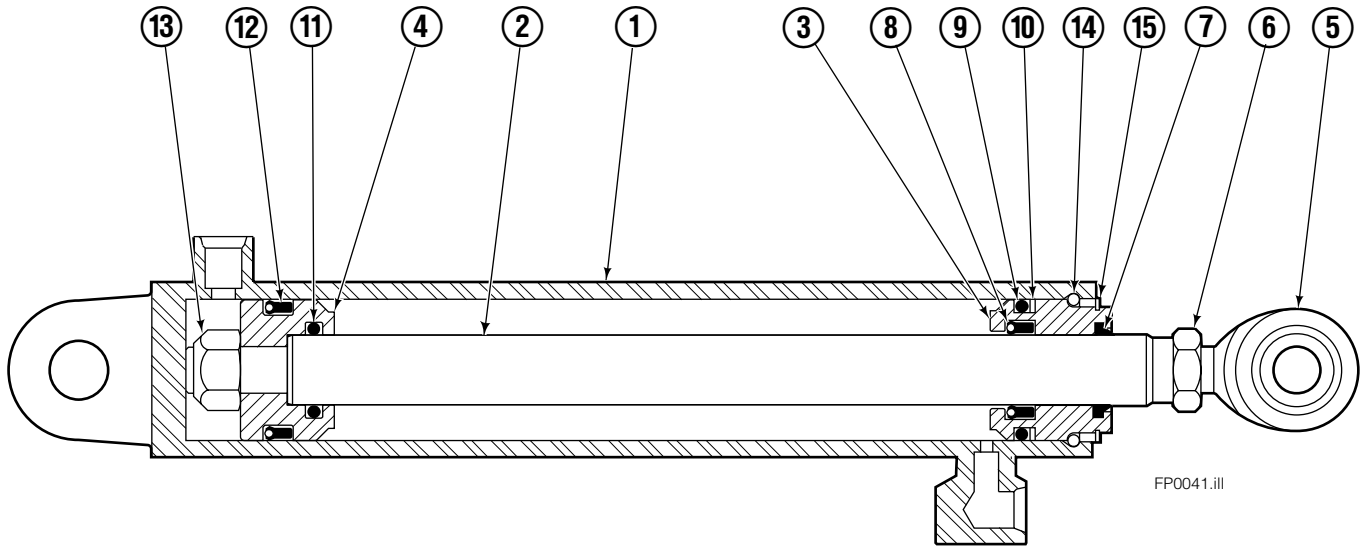

Left Hand Cylinder

55F			
REF	QTY	PART NO.	DESCRIPTION
		583944	Cylinder Assembly – 41" ■
1	1	564169	Shell – 41" ■
2	1	564185	Rod – 41" ■
3	1	685664	Retainer
4	1	685665	Piston
5	1	564193	● Rod End
6	1	5718	● Nut
7	1	636850	● Rod Wiper
8	1	646540	● Rod Seal
9	1	2718	● O-Ring
10	1	615122	● Back-up Ring
11	1	2710	● O-Ring
12	1	663728	● Piston Seal
13	1	563462	Piston Nut
14	1	563916	Retaining Ring
15	1	3137	Snap Ring
		684827	Service Kit

■ Carriage width.

● Included in Service Kit 684827.

Reference: 2-6140, 2-6141.