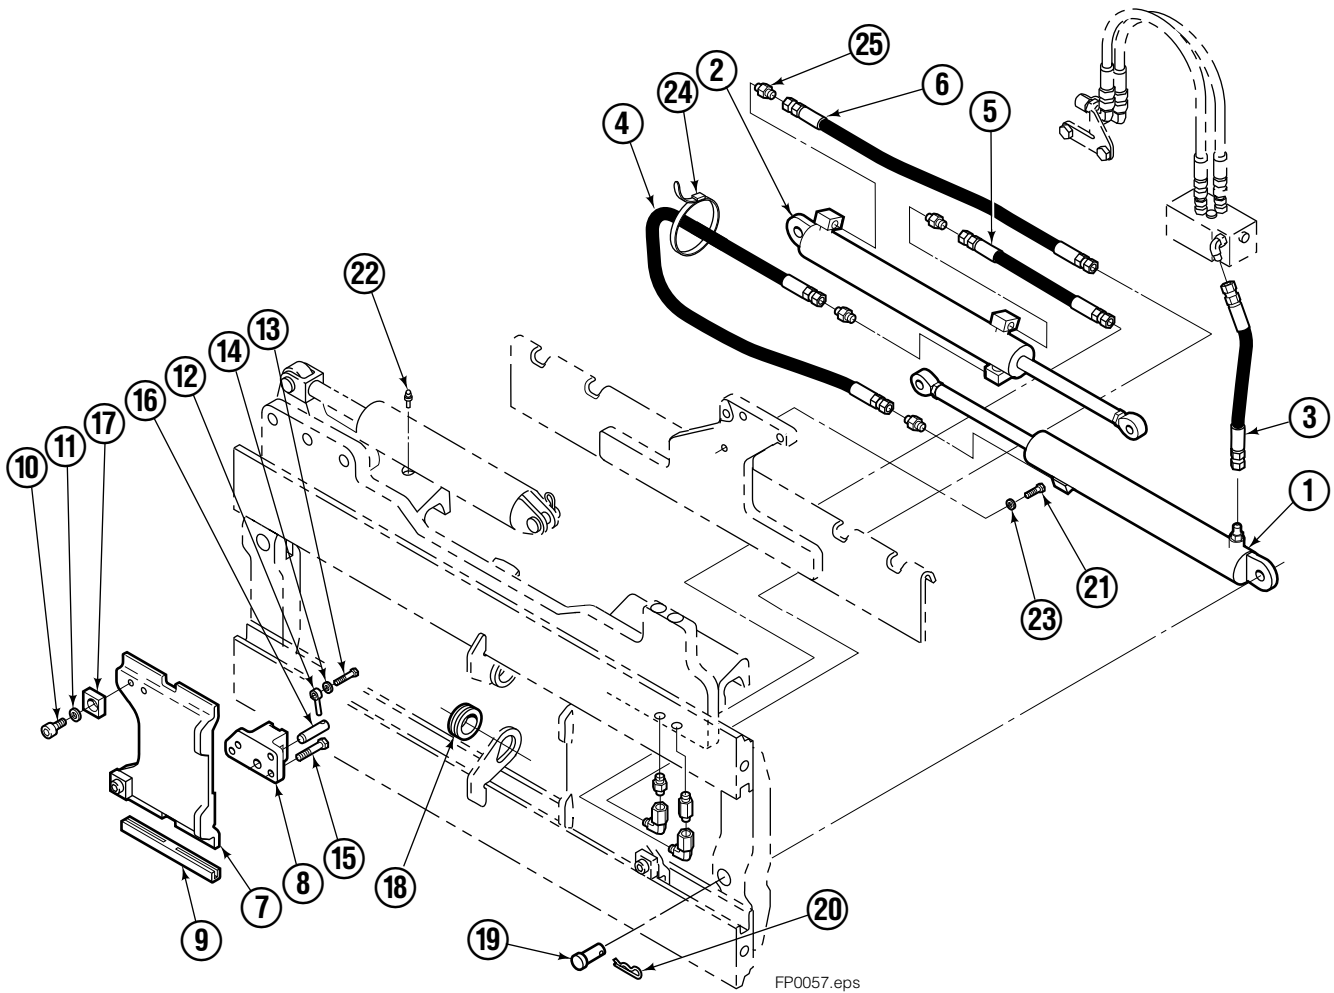

Safety Decals

Mounting Group Sideshifting

100F							
REF	QTY	PART NO.	DESCRIPTION	REF	QTY	PART NO.	DESCRIPTION
		209452●	Sideshifting Mounting-61" ■	9	2	204186	Lower Hook
1	1	209386	Frame-61" ■	10	4	766154	Capscrew, M16x2,0x40-8.8
2	1	209395	Anchor Bracket-61" ■	11	4	667225	Washer
3	2	601676	Fitting, 6-6	12	4	678990	Nut
4	2	209542	Key, M10x8x63	13	1	209309	Lug
5	2	678528	Clevis Pin	14	2	208350	Lower Bearing
6	2	672726	Hairpin Cotter	15	2	672018	Upper Bearing
◆7	1	676649	Cylinder Assembly	16	3	752907	Capscrew, M20x50 Lg-8.8
8	1	675550	Washer (orifice .085)				

- Carriage width.
- Includes items 2 through 16.
- ◆ See Cylinder page for parts breakdown.

Sideshift Cylinder

FP0029.ill

REF	QTY	PART NO.	DESCRIPTION
		676649	Cylinder Assembly
1	1	553717	Nut
■ 2	1	662456	Seal
3	1	553527	Piston
■ 4	1	636852	Wiper
■ 5	1	649817	Back-up Ring
6	1	675550	Washer (orifice .085)
7	1	676776	Shell
8	1	553530	Rod
■ 9	1	2789	O-Ring
■ 10	1	615132	Back-up Ring
11	1	553528	Retainer
12	1	553688	Retaining Ring
13	1	7211	Snap Ring
■ 14	1	662447	Seal
		553866	Service Kit

■ Included in Service Kit 553866.

Hydraulic/Fork Group

Reference:
BC-106
SK-6042

100F							
REF	QTY	PART NO.	DESCRIPTION	REF	QTY	PART NO.	DESCRIPTION
		●209466	Hydraulic Group ■	13	2	763169	Capscrew
		□209502	Fork Group	14	2	680217	Lockwasher
◆1	1	209488	Cylinder Assembly L. H. ■	15	8	681370	Capscrew
▼2	1	209495	Cylinder Assembly R. H. ■	16	2	209308	Pin
3	1	209516	Hose ■	17	4	209306	Block
4	1	209523	Hose ■	18	2	209305	Grommet
5	1	209528	Hose	19	2	661675	Clevis Pin
6	1	209531	Hose ■	20	2	672726	Hairpin Cotter
7	2	209391	Fork Carrier	21	1	763022	Capscrew
8	2	209280	Lug	22	2	7403	Grease Fitting
9	4	209303	Bearing	23	1	681238	Lockwasher
10	4	768838	Capscrew	24	1	200008	Cable Tie
11	4	678992	Lockwasher	25	5	604511	Fitting, 6-6
12	2	206923	Eyebolt				