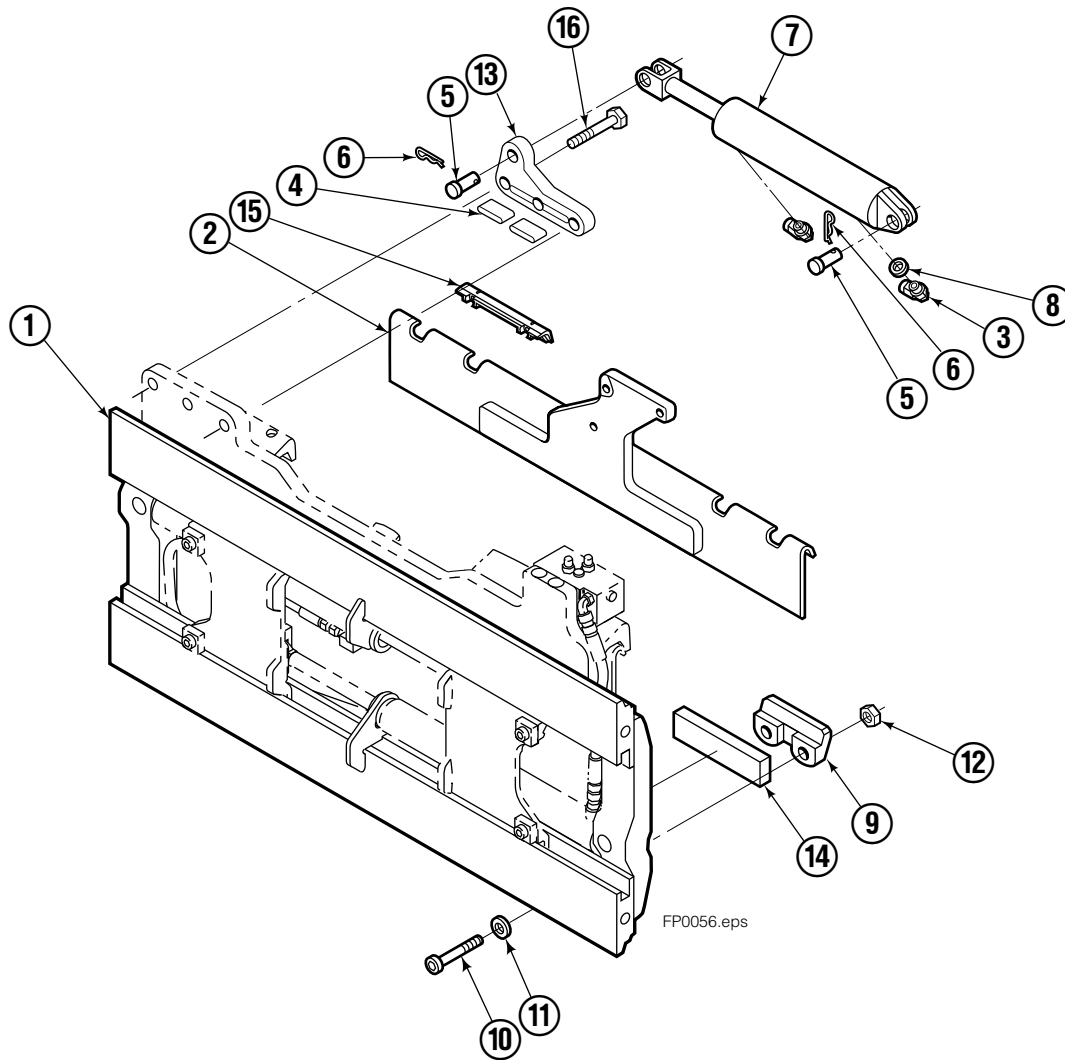

Safety Decals

Mounting Group Sideshifting

100F							
REF	QTY	PART NO.	DESCRIPTION	REF	QTY	PART NO.	DESCRIPTION
		209452●	Sideshifting Mounting-61" ■	9	2	204186	Lower Hook
1	1	209386	Frame-61" ■	10	4	766154	Capscrew, M16x2,0x40-8.8
2	1	209395	Anchor Bracket-61" ■	11	4	667225	Washer
3	2	601676	Fitting, 6-6	12	4	678990	Nut
4	2	209542	Key, M10x8x63	13	1	209309	Lug
5	2	678528	Clevis Pin	14	2	208350	Lower Bearing
6	2	672726	Hairpin Cotter	15	2	672018	Upper Bearing
◆7	1	676649	Cylinder Assembly	16	3	752907	Capscrew, M20x50 Lg-8.8
8	1	675550	Washer (orifice .085)				

- Carriage width.
- Includes items 2 through 16.
- ◆ See Cylinder page for parts breakdown.

Sideshift Cylinder

FP0029.ill

REF	QTY	PART NO.	DESCRIPTION
		676649	Cylinder Assembly
1	1	553717	Nut
■ 2	1	662456	Seal
3	1	553527	Piston
■ 4	1	636852	Wiper
■ 5	1	649817	Back-up Ring
6	1	675550	Washer (orifice .085)
7	1	676776	Shell
8	1	553530	Rod
■ 9	1	2789	O-Ring
■ 10	1	615132	Back-up Ring
11	1	553528	Retainer
12	1	553688	Retaining Ring
13	1	7211	Snap Ring
■ 14	1	662447	Seal
		553866	Service Kit

■ Included in Service Kit 553866.

Hydraulic/Fork Group

Reference:
BC-106
SK-6042

100F							
REF	QTY	PART NO.	DESCRIPTION	REF	QTY	PART NO.	DESCRIPTION
		●209466	Hydraulic Group ■	13	2	763169	Capscrew
		□209502	Fork Group	14	2	680217	Lockwasher
◆1	1	209488	Cylinder Assembly L. H. ■	15	8	681370	Capscrew
▼2	1	209495	Cylinder Assembly R. H. ■	16	2	209308	Pin
3	1	209516	Hose ■	17	4	209306	Block
4	1	209523	Hose ■	18	2	209305	Grommet
5	1	209528	Hose	19	2	661675	Clevis Pin
6	1	209531	Hose ■	20	2	672726	Hairpin Cotter
7	2	209391	Fork Carrier	21	1	763022	Capscrew
8	2	209280	Lug	22	2	7403	Grease Fitting
9	4	209303	Bearing	23	1	681238	Lockwasher
10	4	768838	Capscrew	24	1	200008	Cable Tie
11	4	678992	Lockwasher	25	5	604511	Fitting, 6-6
12	2	206923	Eyebolt				