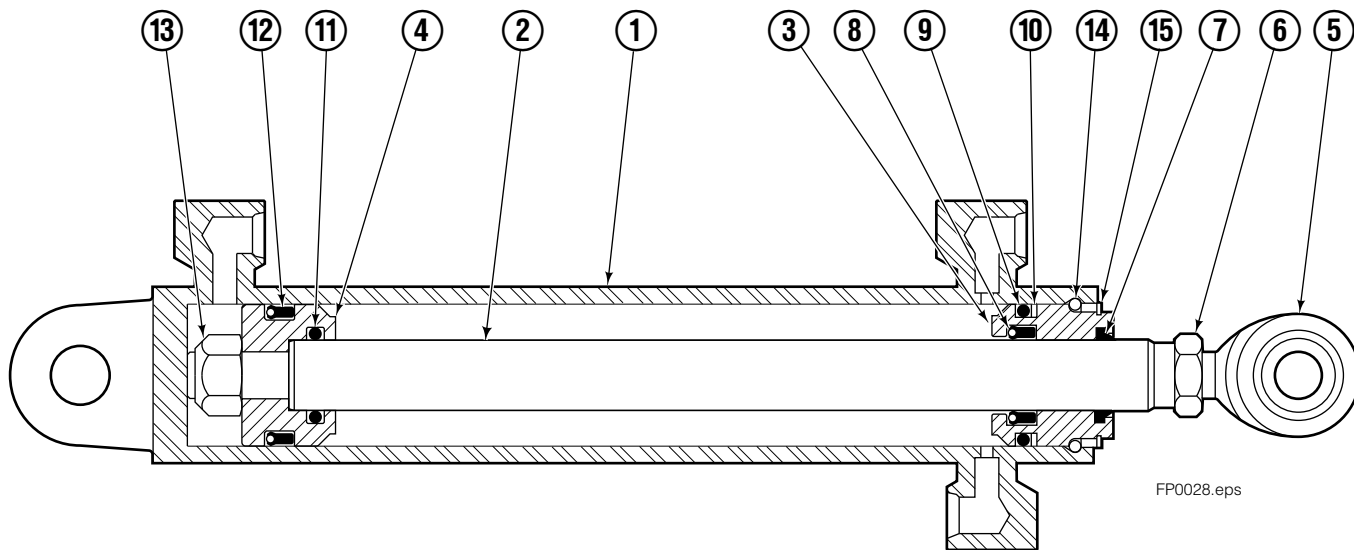

- Carriage width.
- ◆ See L.H. Cylinder page for parts breakdown.
- ▼ See R.H. Cylinder page for parts breakdown.

- Includes items 1 through 6.
- Includes items 7 through 25.

Left Hand Cylinder

100F			
REF	QTY	PART NO.	DESCRIPTION
		209488	Cylinder Assembly ■
1	1	564488	Shell ■
2	1	564495	Rod ■
3	1	564451	Retainer
4	1	562056	Piston
5	1	564452	Rod End
6	1	5721	Nut
● 7	1	564408	Rod Wiper
● 8	1	564406	Rod Seal
● 9	1	562127	O-Ring
● 10	1	563388	Back-up Ring
● 11	1	563278	O-Ring
● 12	1	564141	Piston Seal
13	1	678019	Piston Nut
14	1	562942	Retaining Ring
15	1	562951	Snap Ring
		564453	Service Kit

- Carriage width.
- Included in Service Kit 564453.

Right Hand Cylinder

FP0028.eps

100F

REF	QTY	PART NO.	DESCRIPTION
		209495	Cylinder Assembly ■
1	1	564502	Shell ■
2	1	564495	Rod ■
3	1	564451	Retainer
4	1	562056	Piston
5	1	564452	Rod End
6	1	5721	Nut
● 7	1	564408	Rod Wiper
● 8	1	564406	Rod Seal
● 9	1	562127	O-Ring
● 10	1	563388	Back-up Ring
● 11	1	563278	O-Ring
● 12	1	564141	Piston Seal
13	1	678019	Piston Nut
14	1	562942	Retaining Ring
15	1	562951	Snap Ring
		564453	Service Kit