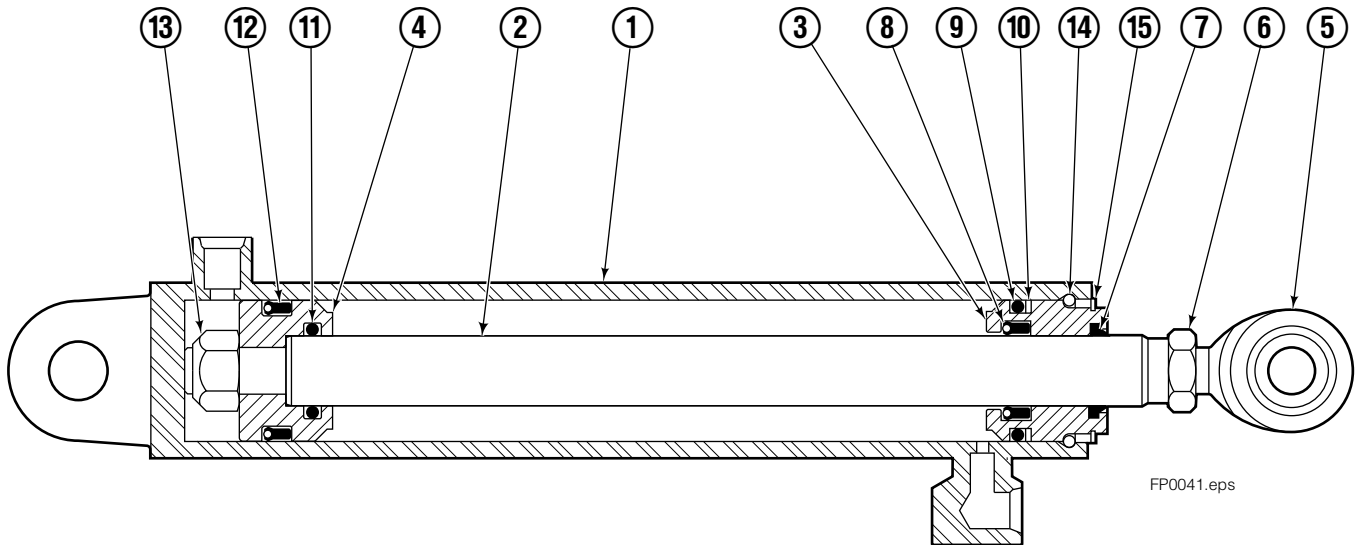

Safety Decals

Mounting Group Sideshifting

100F							
REF	QTY	PART NO.	DESCRIPTION	REF	QTY	PART NO.	DESCRIPTION
		209452●	Sideshifting Mounting-61" ■	9	2	204186	Lower Hook
1	1	209386	Frame-61" ■	10	4	766154	Capscrew, M16x2,0x40-8.8
2	1	209395	Anchor Bracket-61" ■	11	4	667225	Washer
3	2	601676	Fitting, 6-6	12	4	678990	Nut
4	2	209542	Key, M10x8x63	13	1	209309	Lug
5	2	678528	Clevis Pin	14	2	208350	Lower Bearing
6	2	672726	Hairpin Cotter	15	2	672018	Upper Bearing
◆7	1	676649	Cylinder Assembly	16	3	752907	Capscrew, M20x50 Lg-8.8
8	1	675550	Washer (orifice .085)				

■ Included in Service Kit 553866.

Hydraulic/Fork Group

Reference:
BC-106
SK-6042

100F							
REF	QTY	PART NO.	DESCRIPTION	REF	QTY	PART NO.	DESCRIPTION
		●209466	Hydraulic Group ■	13	2	763169	Capscrew
		□209502	Fork Group	14	2	680217	Lockwasher
◆1	1	209488	Cylinder Assembly L. H. ■	15	8	681370	Capscrew
▼2	1	209495	Cylinder Assembly R. H. ■	16	2	209308	Pin
3	1	209516	Hose ■	17	4	209306	Block
4	1	209523	Hose ■	18	2	209305	Grommet
5	1	209528	Hose	19	2	661675	Clevis Pin
6	1	209531	Hose ■	20	2	672726	Hairpin Cotter
7	2	209391	Fork Carrier	21	1	763022	Capscrew
8	2	209280	Lug	22	2	7403	Grease Fitting
9	4	209303	Bearing	23	1	681238	Lockwasher
10	4	768838	Capscrew	24	1	200008	Cable Tie
11	4	678992	Lockwasher	25	5	604511	Fitting, 6-6
12	2	206923	Eyebolt				

- Carriage width.
- ◆ See L.H. Cylinder page for parts breakdown.
- ▼ See R.H. Cylinder page for parts breakdown.

- Includes items 1 through 6.
- Includes items 7 through 25.

Left Hand Cylinder

100F			
REF	QTY	PART NO.	DESCRIPTION
		209488	Cylinder Assembly ■
1	1	564488	Shell ■
2	1	564495	Rod ■
3	1	564451	Retainer
4	1	562056	Piston
5	1	564452	Rod End
6	1	5721	Nut
● 7	1	564408	Rod Wiper
● 8	1	564406	Rod Seal
● 9	1	562127	O-Ring
● 10	1	563388	Back-up Ring
● 11	1	563278	O-Ring
● 12	1	564141	Piston Seal
13	1	678019	Piston Nut
14	1	562942	Retaining Ring
15	1	562951	Snap Ring
		564453	Service Kit