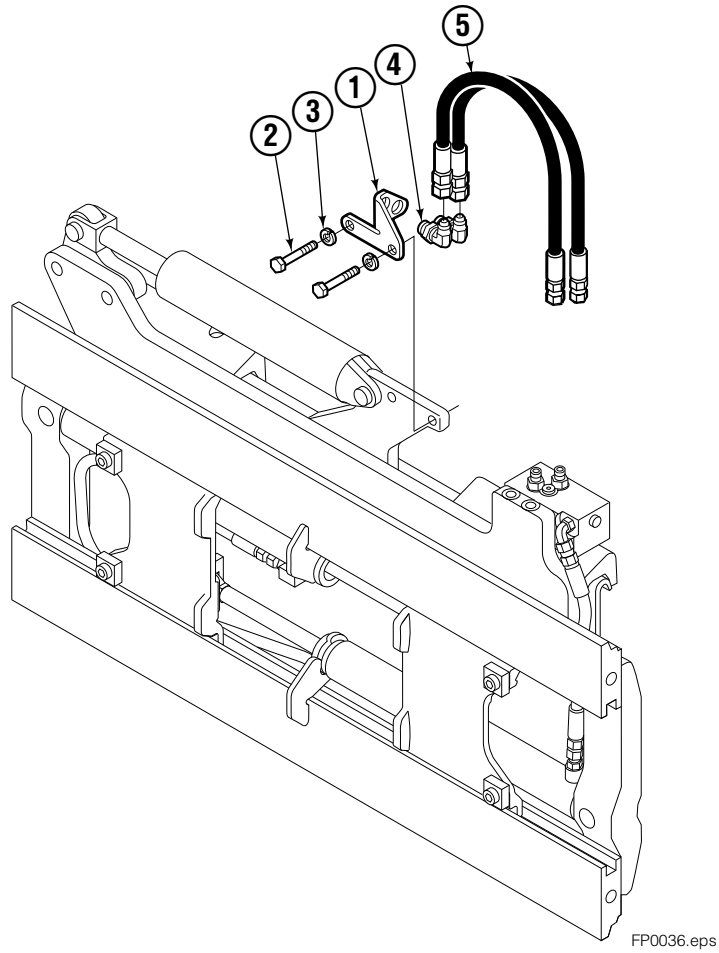

- Carriage width.
- Included in Service Kit 564453.

Right Hand Cylinder

FP0028.eps

100F

REF	QTY	PART NO.	DESCRIPTION
		209495	Cylinder Assembly ■
1	1	564502	Shell ■
2	1	564495	Rod ■
3	1	564451	Retainer
4	1	562056	Piston
5	1	564452	Rod End
6	1	5721	Nut
● 7	1	564408	Rod Wiper
● 8	1	564406	Rod Seal
● 9	1	562127	O-Ring
● 10	1	563388	Back-up Ring
● 11	1	563278	O-Ring
● 12	1	564141	Piston Seal
13	1	678019	Piston Nut
14	1	562942	Retaining Ring
15	1	562951	Snap Ring
		564453	Service Kit

- Carriage width.
- Included in Service Kit 564453.

Flow Divider Group

100F			
REF	QTY	PART NO.	DESCRIPTION
		209504	Flow Divider Group
1	1	■ 209310	Valve
2	1	209311	Valve Body
3	1	201527	Cartridge-Combiner
4	2	663694	Fitting, 3
5	2	604511	Fitting, 6-6
6	1	601676	Fitting, 6-6
7	1	679992	Service Kit
8	3	685105	Capscrew
9	3	678993	Lockwasher
10	2	207300	O-Ring
11	1	604511	Fitting, 6-6
12	2	2680	Fitting, 6-6
13	2	604510	Fitting, 6
14	1	605743	Fitting, 6-6

■ Includes items 1 through 7.

Standard Installation Group

100F			
REF	QTY	PART NO.	DESCRIPTION
		209506	Installation Group
1	1	207314	Bracket
2	2	762899	Cap screw, M10X20-8.8
3	2	681238	Lockwasher
4	2	2453	Fitting, 8-8
5	2	207425	Hose