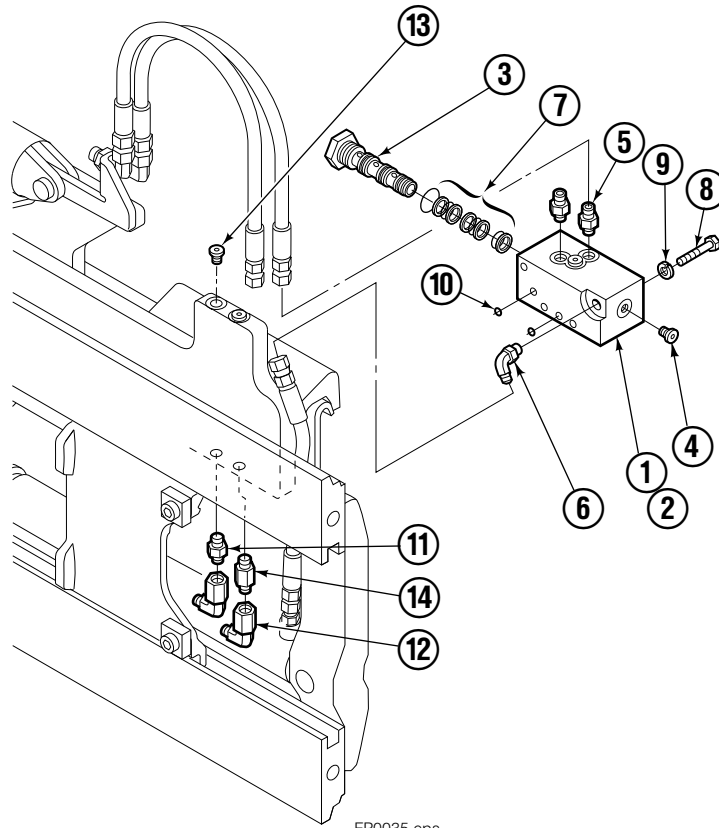

- Carriage width.
- ◆ See L.H. Cylinder page for parts breakdown.
- ▼ See R.H. Cylinder page for parts breakdown.

- Includes items 1 through 6.
- Includes items 7 through 25.

Left Hand Cylinder

100F			
REF	QTY	PART NO.	DESCRIPTION
		209488	Cylinder Assembly ■
1	1	564488	Shell ■
2	1	564495	Rod ■
3	1	564451	Retainer
4	1	562056	Piston
5	1	564452	Rod End
6	1	5721	Nut
● 7	1	564408	Rod Wiper
● 8	1	564406	Rod Seal
● 9	1	562127	O-Ring
● 10	1	563388	Back-up Ring
● 11	1	563278	O-Ring
● 12	1	564141	Piston Seal
13	1	678019	Piston Nut
14	1	562942	Retaining Ring
15	1	562951	Snap Ring
		564453	Service Kit

- Carriage width.
- Included in Service Kit 564453.

Right Hand Cylinder

FP0028.eps

100F

REF	QTY	PART NO.	DESCRIPTION
		209495	Cylinder Assembly ■
1	1	564502	Shell ■
2	1	564495	Rod ■
3	1	564451	Retainer
4	1	562056	Piston
5	1	564452	Rod End
6	1	5721	Nut
● 7	1	564408	Rod Wiper
● 8	1	564406	Rod Seal
● 9	1	562127	O-Ring
● 10	1	563388	Back-up Ring
● 11	1	563278	O-Ring
● 12	1	564141	Piston Seal
13	1	678019	Piston Nut
14	1	562942	Retaining Ring
15	1	562951	Snap Ring
		564453	Service Kit

- Carriage width.
- Included in Service Kit 564453.

Flow Divider Group

100F			
REF	QTY	PART NO.	DESCRIPTION
		209504	Flow Divider Group
1	1	■ 209310	Valve
2	1	209311	Valve Body
3	1	201527	Cartridge-Combiner
4	2	663694	Fitting, 3
5	2	604511	Fitting, 6-6
6	1	601676	Fitting, 6-6
7	1	679992	Service Kit
8	3	685105	Capscrew
9	3	678993	Lockwasher
10	2	207300	O-Ring
11	1	604511	Fitting, 6-6
12	2	2680	Fitting, 6-6
13	2	604510	Fitting, 6
14	1	605743	Fitting, 6-6

■ Includes items 1 through 7.

Standard Installation Group

100F			
REF	QTY	PART NO.	DESCRIPTION
		209506	Installation Group
1	1	207314	Bracket
2	2	762899	Cap screw, M10X20-8.8
3	2	681238	Lockwasher
4	2	2453	Fitting, 8-8
5	2	207425	Hose