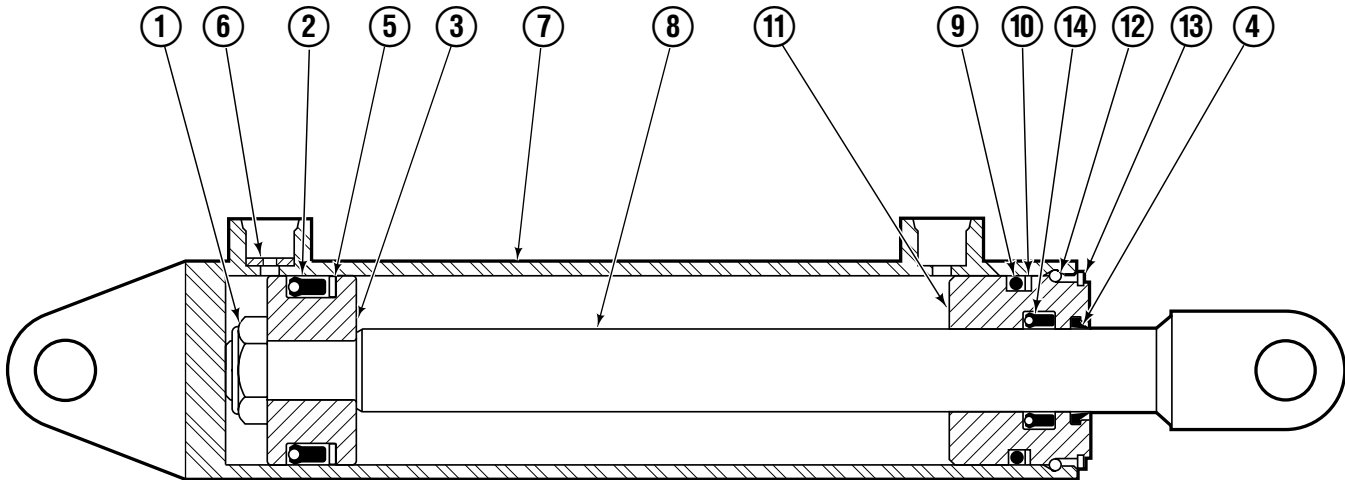

Safety Decals

Mounting Group Sideshifting

100F							
REF	QTY	PART NO.	DESCRIPTION	REF	QTY	PART NO.	DESCRIPTION
		209452●	Sideshifting Mounting-61" ■	9	2	204186	Lower Hook
1	1	209386	Frame-61" ■	10	4	766154	Capscrew, M16x2,0x40-8.8
2	1	209395	Anchor Bracket-61" ■	11	4	667225	Washer
3	2	601676	Fitting, 6-6	12	4	678990	Nut
4	2	209542	Key, M10x8x63	13	1	209309	Lug
5	2	678528	Clevis Pin	14	2	208350	Lower Bearing
6	2	672726	Hairpin Cotter	15	2	672018	Upper Bearing
◆7	1	676649	Cylinder Assembly	16	3	752907	Capscrew, M20x50 Lg-8.8
8	1	675550	Washer (orifice .085)				

- Carriage width.
- Includes items 2 through 16.
- ◆ See Cylinder page for parts breakdown.

Sideshift Cylinder

FP0029.ill

REF	QTY	PART NO.	DESCRIPTION
		676649	Cylinder Assembly
1	1	553717	Nut
■ 2	1	662456	Seal
3	1	553527	Piston
■ 4	1	636852	Wiper
■ 5	1	649817	Back-up Ring
6	1	675550	Washer (orifice .085)
7	1	676776	Shell
8	1	553530	Rod
■ 9	1	2789	O-Ring
■ 10	1	615132	Back-up Ring
11	1	553528	Retainer
12	1	553688	Retaining Ring
13	1	7211	Snap Ring
■ 14	1	662447	Seal
		553866	Service Kit