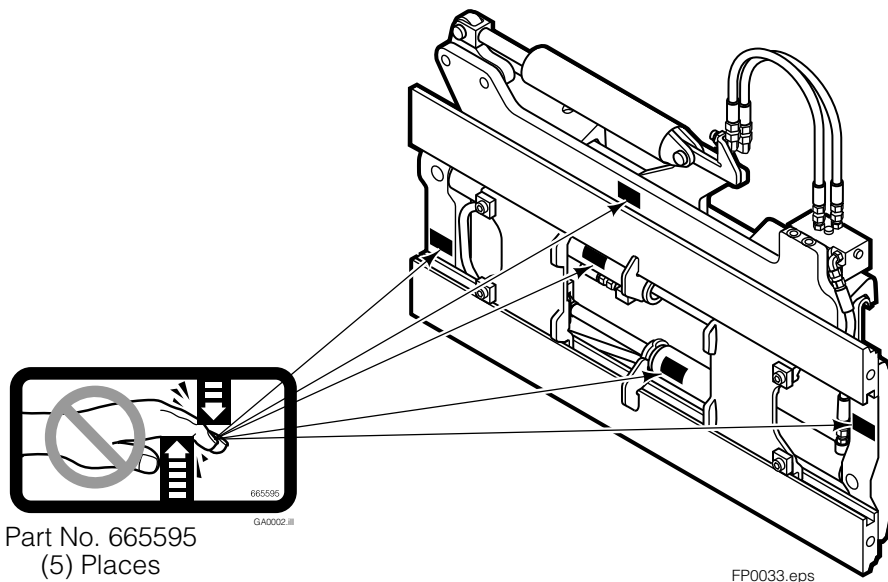

Safety Decals

Mounting Group Sideshifting

100F							
REF	QTY	PART NO.	DESCRIPTION	REF	QTY	PART NO.	DESCRIPTION
		209452●	Sideshifting Mounting-61" ■	9	2	204186	Lower Hook
1	1	209386	Frame-61" ■	10	4	766154	Capscrew, M16x2,0x40-8.8
2	1	209395	Anchor Bracket-61" ■	11	4	667225	Washer
3	2	601676	Fitting, 6-6	12	4	678990	Nut
4	2	209542	Key, M10x8x63	13	1	209309	Lug
5	2	678528	Clevis Pin	14	2	208350	Lower Bearing
6	2	672726	Hairpin Cotter	15	2	672018	Upper Bearing
◆7	1	676649	Cylinder Assembly	16	3	752907	Capscrew, M20x50 Lg-8.8
8	1	675550	Washer (orifice .085)				