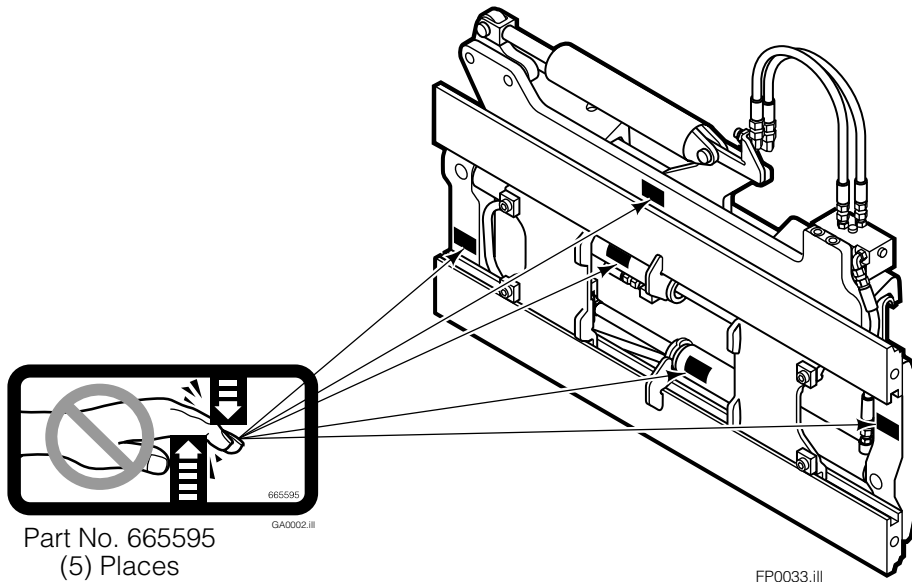

Safety Decals

Part No. 665595
(5) Places

Mounting Group Sideshifting

Reference:
BC-101
SK-5981
Mtg: 2S-3988
Frame: 4S-3972

55F							
REF	QTY	PART NO.	DESCRIPTION	REF	QTY	PART NO.	DESCRIPTION
		207327	Sideshifting Mounting ●	10	4	667225	Washer
1	1	395316	Frame	11	6	766154	Capscrew, M16x2,0x40-8.8
2	1	207185	Anchor Bracket	12	4	678990	Nut
3	2	601676	Fitting, 6-6	13	1	206909	Lug
4	1	206917	Center Bearing – 49" only	14	1	206910	Spacer
5	2	678525	Clevis Pin	15	2	684355	Lockwasher
6	2	672726	Hairpin Cotter	16	2	204187	Upper Bearing
7	1	675548	Cylinder Assembly ◆	17	2	207209	Lower Bearing
8	1	675550	Washer (orifice .085)	18	2	207578	Hose
9	2	204186	Lower Hook				