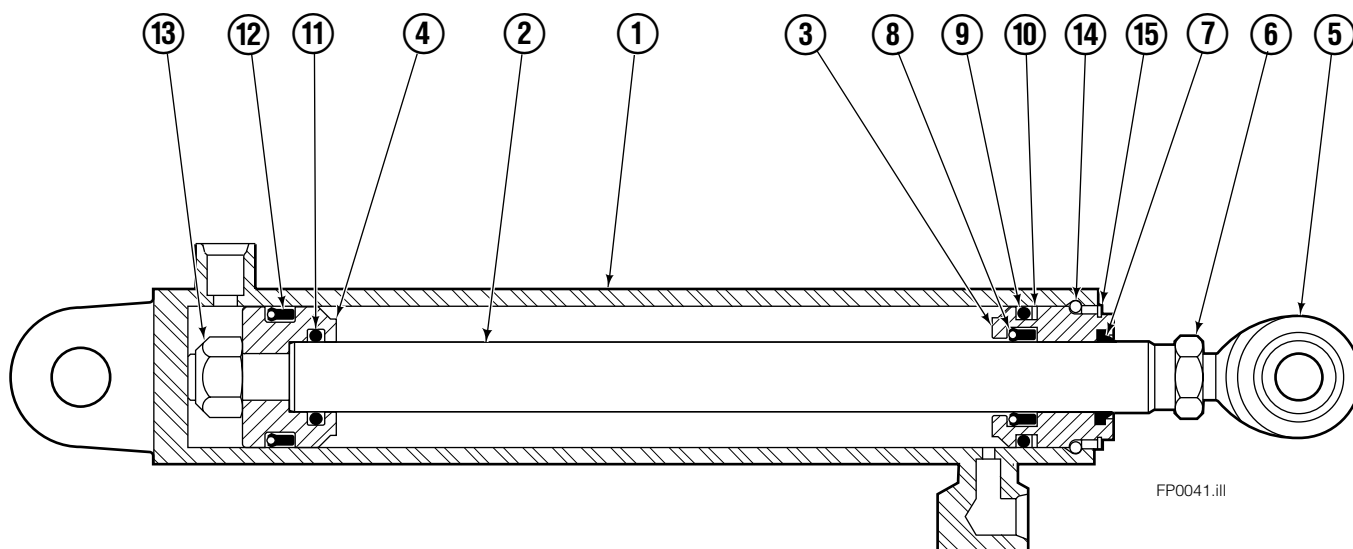

Left Hand Cylinder

FP0041.ill

55F			
REF	QTY	PART NO.	DESCRIPTION
		583944	Cylinder Assembly – 41" ■
1	1	564169	Shell – 41" ■
2	1	564185	Rod – 41" ■
3	1	685664	Retainer
4	1	685665	Piston
5	1	564193	● Rod End
6	1	5718	● Nut
7	1	636850	● Rod Wiper
8	1	646540	● Rod Seal
9	1	2718	● O-Ring
10	1	615122	● Back-up Ring
11	1	2710	● O-Ring
12	1	663728	● Piston Seal
13	1	563462	Piston Nut
14	1	563916	Retaining Ring
15	1	3137	Snap Ring
		684827	Service Kit

■ Carriage width.

● Included in Service Kit 684827.

Reference: 2-6140, 2-6141.