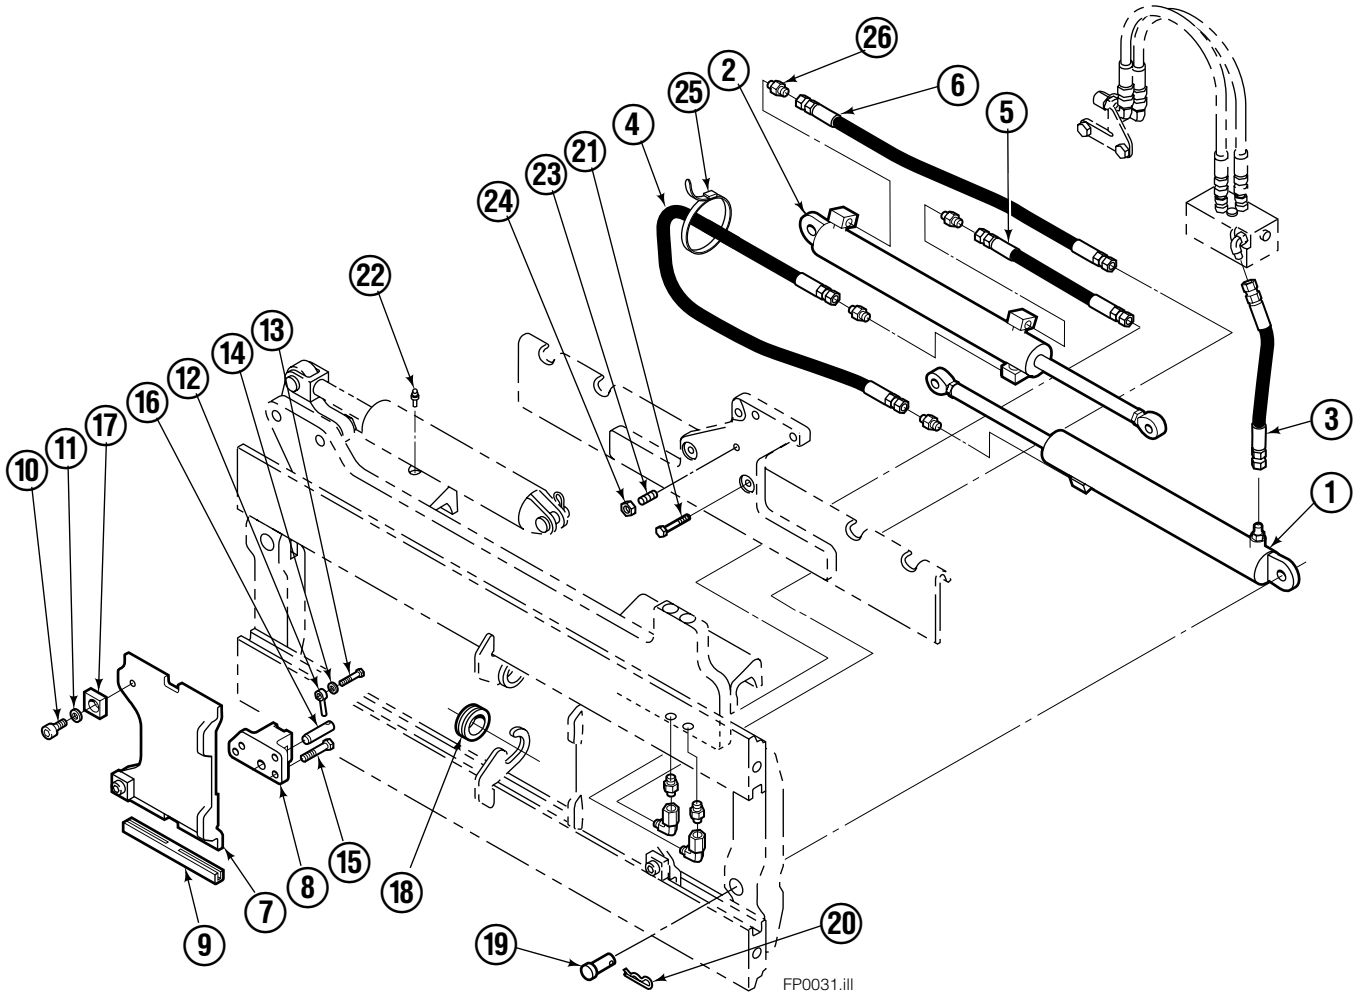

Safety Decals

Part No. 665595
(5) Places

Mounting Group Sideshifting

Reference:
BC-101
SK-5981
Mtg: 2S-3988
Frame: 4S-3972

55F							
REF	QTY	PART NO.	DESCRIPTION	REF	QTY	PART NO.	DESCRIPTION
		207327	Sideshifting Mounting ●	10	4	667225	Washer
1	1	395316	Frame	11	6	766154	Capscrew, M16x2,0x40-8.8
2	1	207185	Anchor Bracket	12	4	678990	Nut
3	2	601676	Fitting, 6-6	13	1	206909	Lug
4	1	206917	Center Bearing – 49" only	14	1	206910	Spacer
5	2	678525	Clevis Pin	15	2	684355	Lockwasher
6	2	672726	Hairpin Cotter	16	2	204187	Upper Bearing
7	1	675548	Cylinder Assembly ◆	17	2	207209	Lower Bearing
8	1	675550	Washer (orifice .085)	18	2	207578	Hose
9	2	204186	Lower Hook				

● Includes items 2 through 17.

◆ See Cylinder page for parts breakdown.

Sideshift Cylinder ITA Class III

FP0126.ill

55E			
REF	QTY	PART NO.	DESCRIPTION
		675548	Cylinder Assembly
1	1	553857	Nut
2	1	662452	■ Seal
3	1	553501	Piston
4	1	636851	■ Wiper
5	1	638247	■ Back-up Ring
6	1	675550	Washer (orifice .085 in.)
7	1	675549	Shell
8	1	553449	Rod
9	1	2785	■ O-Ring
10	1	615128	■ Back-up Ring
11	1	553500	Retainer
12	1	553856	Retaining Ring
13	1	7202	Snap Ring
14	1	641835	■ Seal
		553861	Service Kit

■ Included in Service Kit 553861.

Hydraulic/Fork Group

Reference:
BC-101
SK-5981

55F							
REF	QTY	PART NO.	DESCRIPTION	REF	QTY	PART NO.	DESCRIPTION
	●	207221	Hydraulic Group-41" ■	13	2	763169	Capscrew
	□	206912	Fork Group	14	2	680217	Lockwasher
1	1	583944	Cylinder Assembly L. H. ◆	15	8	206924	Capscrew
2	1	583952	Cylinder Assembly R. H. ▼	16	2	206925	Pin
3	1	207567	Hose	17	4	207552	Block
4	1	207568	Hose	18	2	206916	Grommet
5	1	207565	Hose	19	2	206926	Clevis Pin
6	1	207569	Hose	20	2	207210	Hairpin Cotter
7	2	207208	Fork Carrier	21	2	768551	Capscrew
8	2	206914	Lug	22	2	7403	Grease Fitting
9	4	206915	Bearing	23	1	768753	Setscrew
10	4	206922	Capscrew	24	1	207211	Jam Nut
11	4	678991	Lockwasher	25	1	200008	Cable Tie
12	2	206923	Eyebolt	26	6	617915	Fitting, 4-4