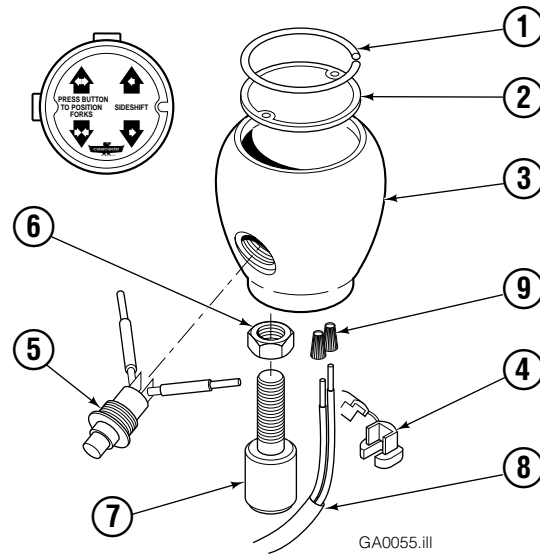

■ Includes items 1 through 7.

Solenoid Valve Group

55F			
REF	QTY	PART NO.	DESCRIPTION
		207311	Solenoid Valve Group
1	1	207302	Solenoid Valve ■
2	1	207303	Valve Body
3	2	687305	Solenoid Cartridge
4	2	687306	Coil-12V
4	2	687307	Coil-24V
4	2	687308	Coil-36V
4	2	687309	Coil-48V
4	2	687310	Coil-72V
5	4	663694	Fitting, 3
6	3	207304	Fitting, 6-6
7	3	601676	Fitting, 6-6
8	1	679991	Service Kit
9	2	768528	Capscrew, M8x1,25x55-8.8
10	2	786881	Lock Nut
11	2	681370	Capscrew
12	2	681238	Lockwasher
13	1	207308	Bracket
14	1	207312	Tube
15	1	207313	Tube
16	1	669432	Diode
17	2	617922	Fitting, 4-4
18	2	208608	Hose

■ Includes items 1 through 8.

Control Knob

REF	QTY	PART NO.	DESCRIPTION
		686479	Knob Group
1	1	665250	Snap Ring
2	1	686018	Cover
3	1	665012	Knob
4	1	665076	Strain Relief
5	1	677112	■ Switch
6	1	5902	Nut, 3/8 NC
7	1	665081	Adapter, 3/8"
8	1	665077	Cable Assembly
9	2	667752	Connector-Gray
10	1	672087	Adapter, 1/2"

- This switch may be purchased without wires. Order part number 665004. Soldering is required.

Do you have questions you need answered right now? Call your nearest Cascade Parts Department. Visit us online at www.cascorp.com