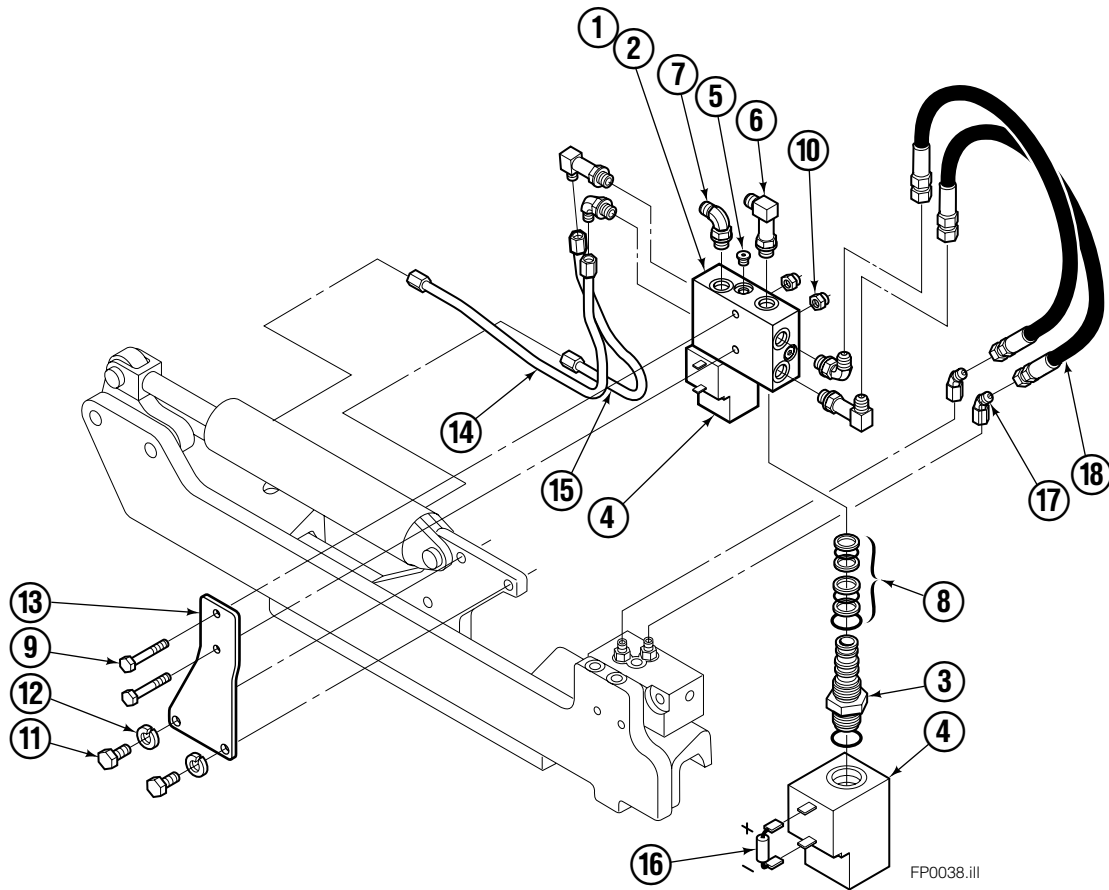

■ Carriage width.

● Included in Service Kit 684827.

Reference: 2-6140, 2-6141.

Right Hand Cylinder

FP0028.iii

55F			
REF	QTY	PART NO.	DESCRIPTION
		583952	Cylinder Assembly – 41" ■
1	1	564177	Shell – 41" ■
2	1	564185	Rod – 41" ■
3	1	685664	Retainer
4	1	685665	Piston
5	1	564193	● Rod End
6	1	5718	● Nut
7	1	636850	● Rod Wiper
8	1	646540	● Rod Seal
9	1	2718	● O-Ring
10	1	615122	● Back-up Ring
11	1	2710	● O-Ring
12	1	663728	● Piston Seal
13	1	563462	Piston Nut
14	1	563916	Retaining Ring
15	1	3137	Snap Ring
		684827	Service Kit

■ Carriage width.

● Included in Service Kit 684827.

Reference: S-6138, S-6139.

Flow Divider Group

FP0035.iii

55F			
REF	QTY	PART NO.	DESCRIPTION
		206921	Flow Divider Group
1	1	206919	Valve ■
2	1	206918	Valve Body
3	1	207301	Cartridge-Combiner
4	2	663694	Fitting, 3
5	2	617915	Fitting, 4-4
6	1	617917	Fitting, 4-4
7	1	679992	Service Kit
8	3	685105	Capscrew
9	3	678993	Lockwasher
10	2	207300	O-Ring
11	6	617915	Fitting, 4-4
12	2	617641	Fitting, 4-4
13	2	609234	Fitting, 4-4
14	1	617916	Fitting, 4-4

■ Includes items 1 through 7.

Solenoid Valve Group

55F			
REF	QTY	PART NO.	DESCRIPTION
		207311	Solenoid Valve Group
1	1	207302	Solenoid Valve ■
2	1	207303	Valve Body
3	2	687305	Solenoid Cartridge
4	2	687306	Coil-12V
4	2	687307	Coil-24V
4	2	687308	Coil-36V
4	2	687309	Coil-48V
4	2	687310	Coil-72V
5	4	663694	Fitting, 3
6	3	207304	Fitting, 6-6
7	3	601676	Fitting, 6-6
8	1	679991	Service Kit
9	2	768528	Capscrew, M8x1,25x55-8.8
10	2	786881	Lock Nut
11	2	681370	Capscrew
12	2	681238	Lockwasher
13	1	207308	Bracket
14	1	207312	Tube
15	1	207313	Tube
16	1	669432	Diode
17	2	617922	Fitting, 4-4
18	2	208608	Hose

■ Includes items 1 through 8.

Control Knob

REF	QTY	PART NO.	DESCRIPTION
		686479	Knob Group
1	1	665250	Snap Ring
2	1	686018	Cover
3	1	665012	Knob
4	1	665076	Strain Relief
5	1	677112	■ Switch
6	1	5902	Nut, 3/8 NC
7	1	665081	Adapter, 3/8"
8	1	665077	Cable Assembly
9	2	667752	Connector-Gray
10	1	672087	Adapter, 1/2"