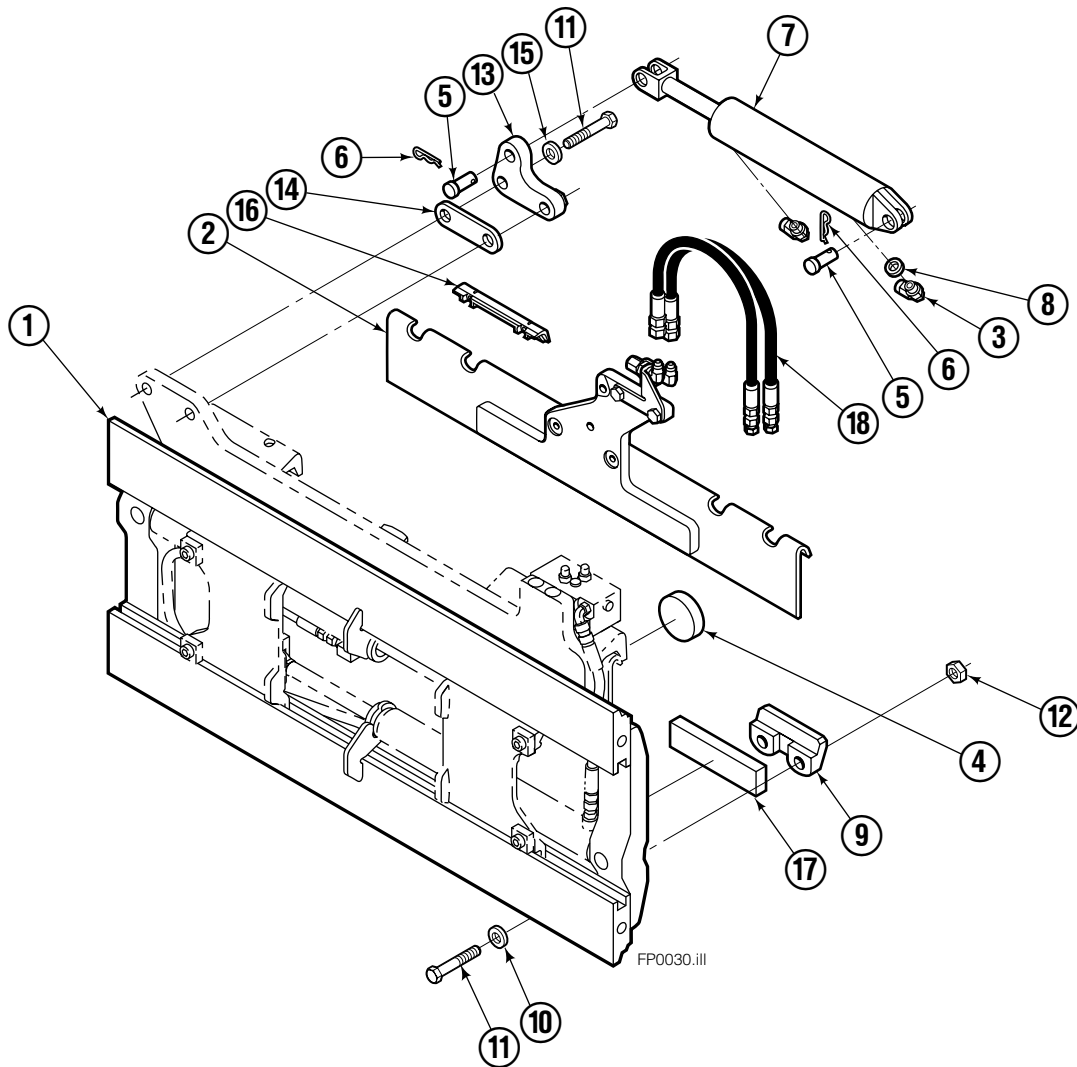

Safety Decals

Part No. 665595
(5) Places

Mounting Group Sideshifting

Reference:
BC-101
SK-5981
Mtg: 2S-3988
Frame: 4S-3972

55F							
REF	QTY	PART NO.	DESCRIPTION	REF	QTY	PART NO.	DESCRIPTION
		207327	Sideshifting Mounting ●	10	4	667225	Washer
1	1	395316	Frame	11	6	766154	Capscrew, M16x2,0x40-8.8
2	1	207185	Anchor Bracket	12	4	678990	Nut
3	2	601676	Fitting, 6-6	13	1	206909	Lug
4	1	206917	Center Bearing – 49" only	14	1	206910	Spacer
5	2	678525	Clevis Pin	15	2	684355	Lockwasher
6	2	672726	Hairpin Cotter	16	2	204187	Upper Bearing
7	1	675548	Cylinder Assembly ◆	17	2	207209	Lower Bearing
8	1	675550	Washer (orifice .085)	18	2	207578	Hose
9	2	204186	Lower Hook				

● Includes items 2 through 17.

◆ See Cylinder page for parts breakdown.

Sideshift Cylinder ITA Class III

FP0126.ill

55E			
REF	QTY	PART NO.	DESCRIPTION
		675548	Cylinder Assembly
1	1	553857	Nut
2	1	662452	■ Seal
3	1	553501	Piston
4	1	636851	■ Wiper
5	1	638247	■ Back-up Ring
6	1	675550	Washer (orifice .085 in.)
7	1	675549	Shell
8	1	553449	Rod
9	1	2785	■ O-Ring
10	1	615128	■ Back-up Ring
11	1	553500	Retainer
12	1	553856	Retaining Ring
13	1	7202	Snap Ring
14	1	641835	■ Seal
		553861	Service Kit

■ Included in Service Kit 553861.

Hydraulic/Fork Group

Reference:
BC-101
SK-5981

55F							
REF	QTY	PART NO.	DESCRIPTION	REF	QTY	PART NO.	DESCRIPTION
	●	207221	Hydraulic Group-41" ■	13	2	763169	Capscrew
	□	206912	Fork Group	14	2	680217	Lockwasher
1	1	583944	Cylinder Assembly L. H. ◆	15	8	206924	Capscrew
2	1	583952	Cylinder Assembly R. H. ▼	16	2	206925	Pin
3	1	207567	Hose	17	4	207552	Block
4	1	207568	Hose	18	2	206916	Grommet
5	1	207565	Hose	19	2	206926	Clevis Pin
6	1	207569	Hose	20	2	207210	Hairpin Cotter
7	2	207208	Fork Carrier	21	2	768551	Capscrew
8	2	206914	Lug	22	2	7403	Grease Fitting
9	4	206915	Bearing	23	1	768753	Setscrew
10	4	206922	Capscrew	24	1	207211	Jam Nut
11	4	678991	Lockwasher	25	1	200008	Cable Tie
12	2	206923	Eyebolt	26	6	617915	Fitting, 4-4