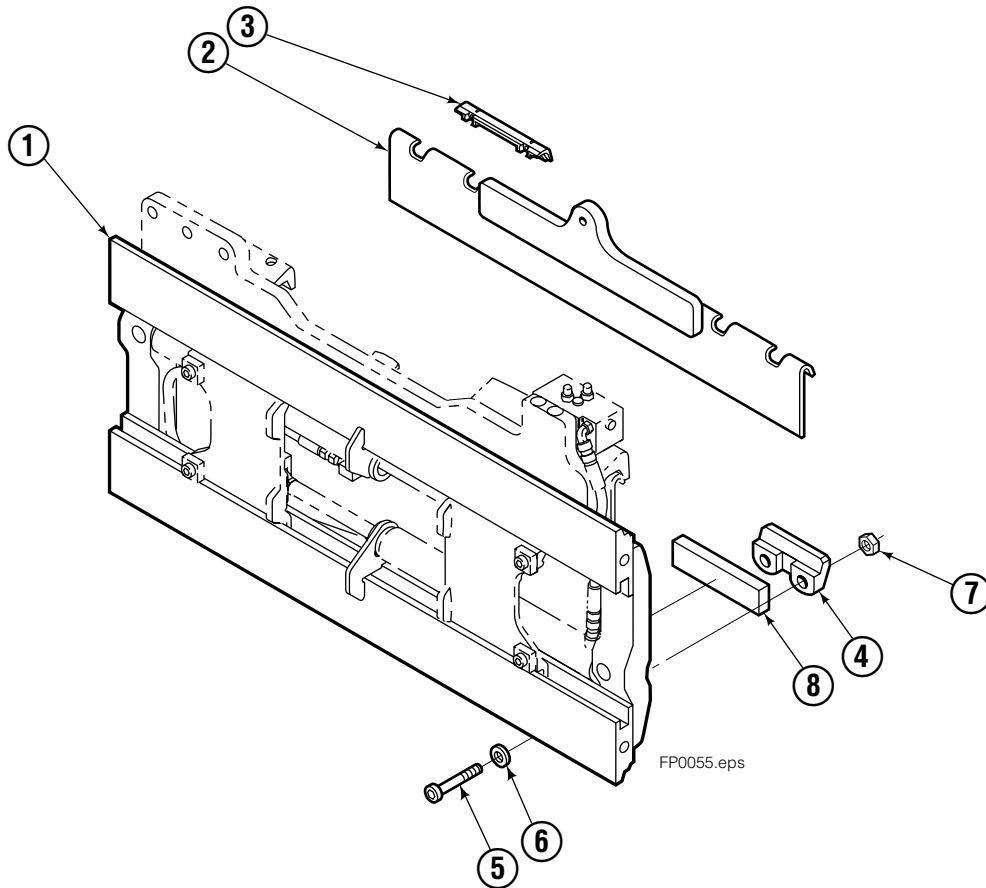

Mounting Group Non-Sideshifting

Reference:
BC-106
SK-6042
Mtg: S-4097
Frame: S-4089

100F

REF	QTY	PART NO.	DESCRIPTION	REF	QTY	PART NO.	DESCRIPTION
		209458●	Non-Sideshifting Mounting-49" ■	5	4	766154	Capscrew, M16x2,0x40-8.8
1	1	6111754	Frame-66.24 ■	6	4	667225	Washer
2	1	209402	Anchor Bracket-49" ■	7	4	678990	Nut
3	2	672018	Upper Bearing	8	2	208350	Lower Bearing
4	2	204186	Lower Hook				

- Carriage width.
- Includes items 2 through 9.