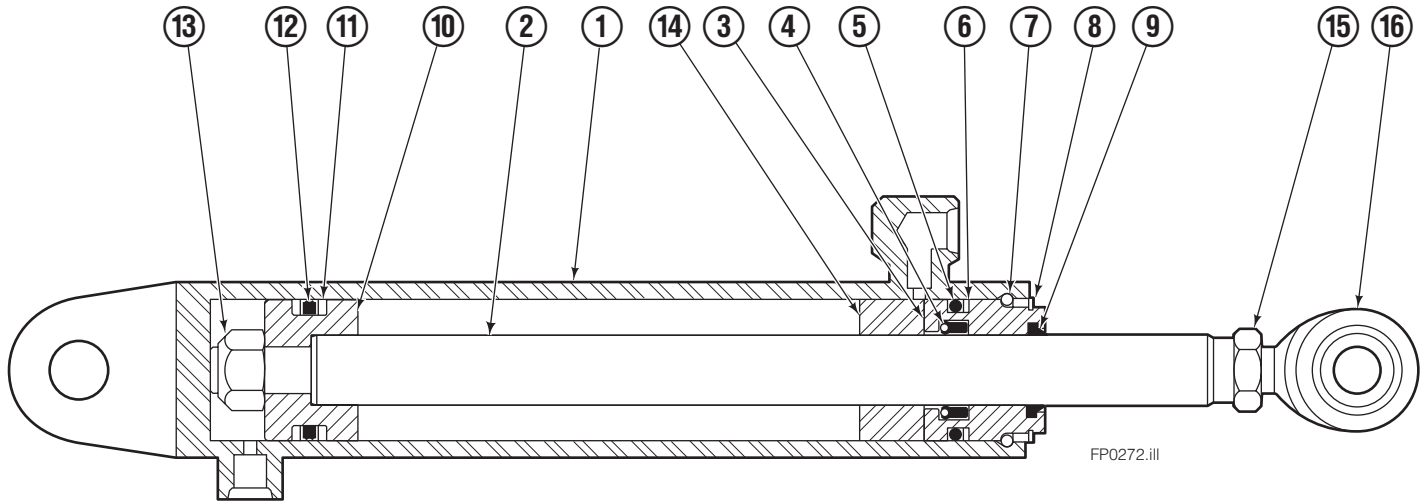

Left Hand Cylinder

100F			
REF	QTY	PART NO.	DESCRIPTION
		6111757	Cylinder Assembly
1	1	6111758	Shell
2	1	6111762	Rod
3	1	564451	Retainer
4	1	564406	● Rod Seal
5	1	562127	● O-Ring
6	1	563388	● Back-up Ring
7	1	562942	Retaining Ring
8	1	562951	Snap Ring
9	1	564408	● Rod Wiper
10	1	6111613	Piston
11	2	563278	● Nylon Ring
12	1	564141	● Piston Seal
13	1	678019	Piston Nut
14	1	—	Spacer
15	1	5721	Nut
16	1	564452	Rod End
		564453	Service Kit

● Included in Service Kit 564453.
Reference: S-6142, S-6147.