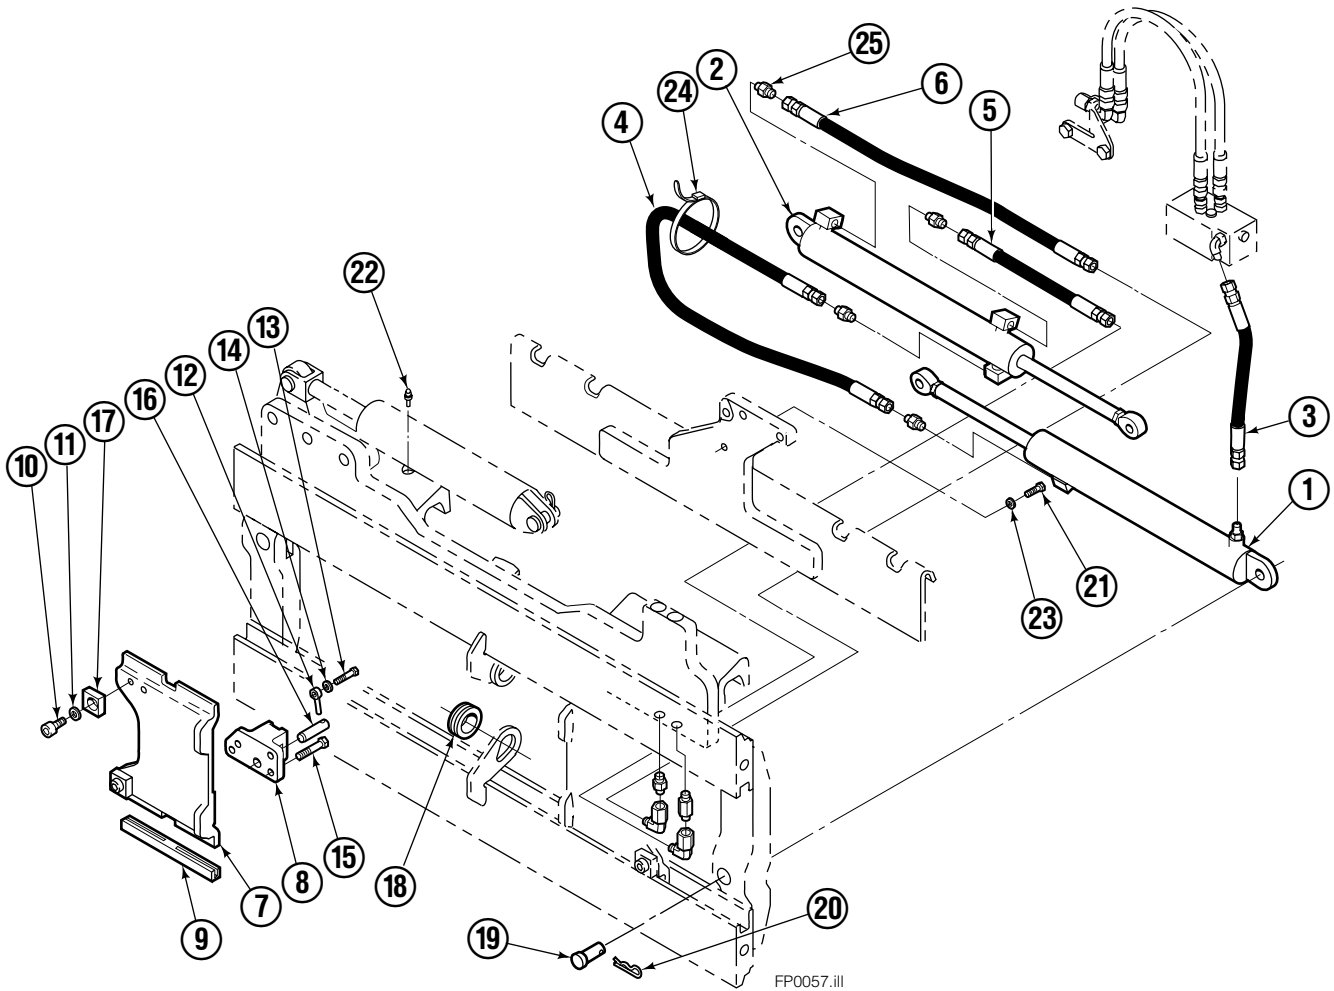

Hydraulic/Fork Group

Reference:
BC-106
SK-6042

100F							
REF	QTY	PART NO.	DESCRIPTION	REF	QTY	PART NO.	DESCRIPTION
		●6111756	Hydraulic Group	13	2	763169	Capscrew
		□209502	Fork Group	14	2	680217	Lockwasher
◆1	1	6111760	Cylinder Assembly L. H.	15	8	762899	Capscrew
▼2	1	6111757	Cylinder Assembly R. H.	16	2	209308	Pin
3	1	389258	Hose, 9.25 in.	17	4	209306	Block
4	1	207425	Hose, 24.0 in.	18	2	209305	Grommet
5	1	209528	Hose, 15.67 in.	19	2	661675	Clevis Pin
6	1	209530	Hose, 31.81 in.	20	2	672726	Hairpin Cotter
7	2	209391	Fork Carrier	21	1	763022	Capscrew
8	2	209280	Lug	22	2	7403	Grease Fitting
9	4	209303	Bearing	23	1	681238	Lockwasher
10	4	768838	Capscrew	24	1	200008	Cable Tie
11	4	678992	Lockwasher	25	4	604511	Fitting, 6-6
12	2	206923	Eyebolt				

◆ See L.H. Cylinder page for parts breakdown.
▼ See R.H. Cylinder page for parts breakdown.

● Includes items 1 through 6.
□ Includes items 7 through 24.

Reference: 388999 - item 25.