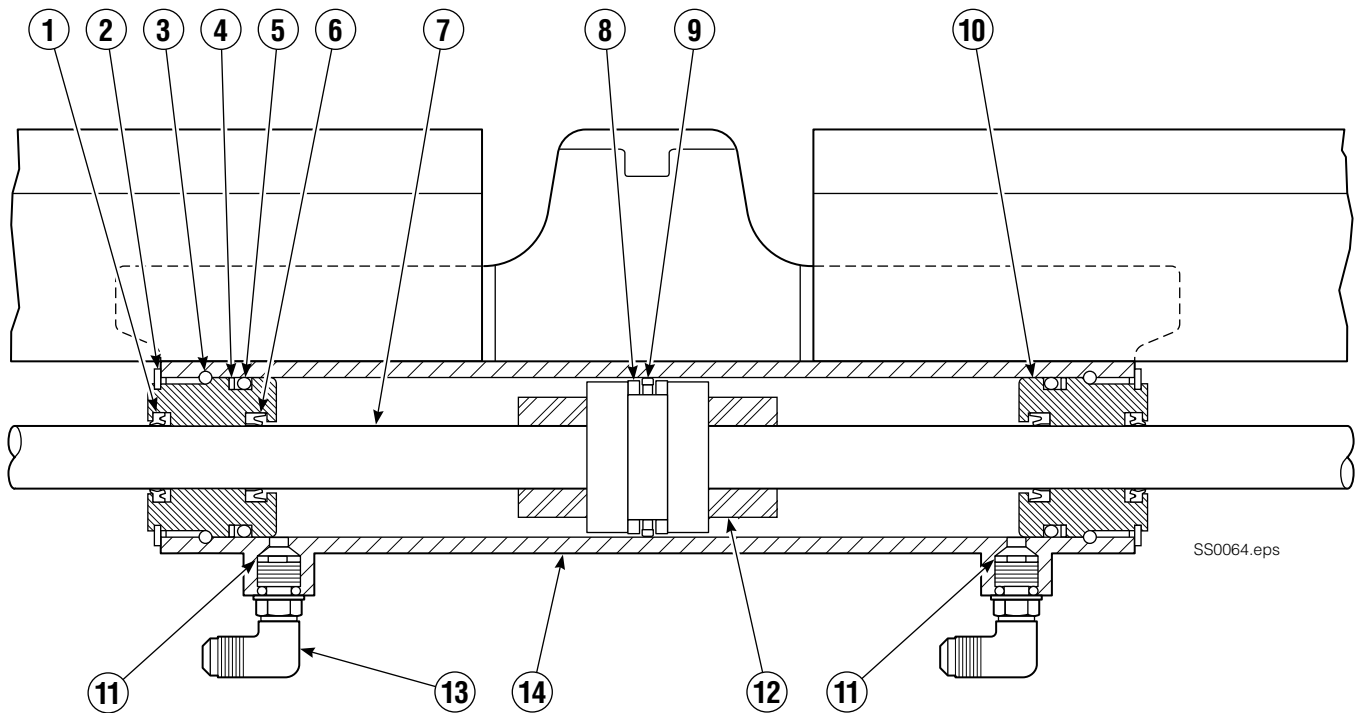

Sideshift Group

Reference:
 S-4017 Frame Group
 208353 Common Parts Group
 208352 Lower Hook Group

60E			
REF	QTY	PART NO.	DESCRIPTION
1	2	672018	Upper Bearing
2	1	■	Cylinder
3	▼	208350	Lower Bearing
4	4	553857	Nut, 5/8NC GR5
5	2	204186	Lower Hook
6	4	667225	Washer
7	4	639121	Capscrew, 5/8NCx1.50 GR5
8	1	●	Frame
9	2	7403	Zerk Fitting

- If the frame needs replacing, your best value is to order the complete sideshift assembly.
- See cylinder page for parts breakdown.
- ▼ Quantity as required.

Cylinder

SS0064.eps

SS0065.eps

60E

REF	QTY	PART NO.	DESCRIPTION	REF	QTY	PART NO.	DESCRIPTION
		583970	Cylinder Assembly, 34.0 in. (865 mm)	● 8	2	563278	Bearing Ring
● 1	2	562131	Wiper Seal	● 9	1	563469	Piston Seal
2	2	562951	Snap Ring	10	2	562792	Retainer
3	2	562942	Retaining Ring	11	2	205369	Speed Control Washer
● 4	2	563388	Back-Up Ring	12	2	-	Spacer
● 5	2	562127	O-Ring	13	2	601676	Fitting, JIC 6-6
● 6	2	562132	Rod Seal	14	-	■	Cylinder Shell
7	1	562055	Rod			563487	Service Kit