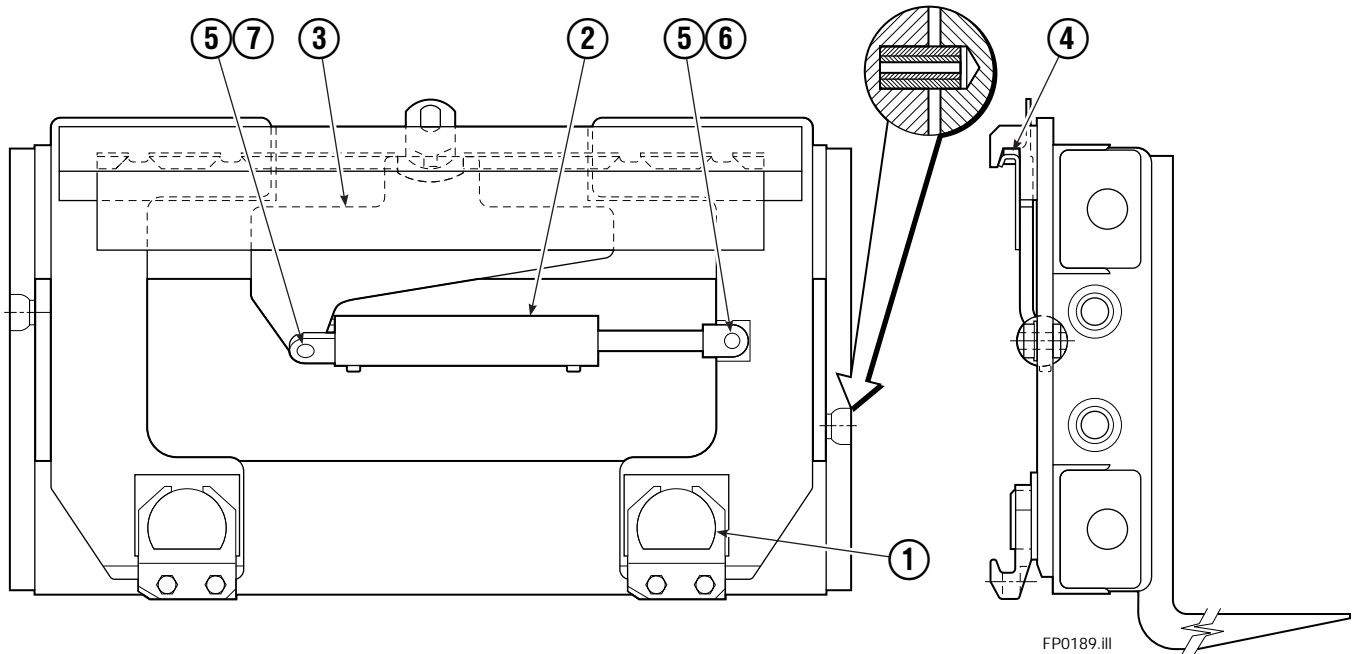

Common Parts Group

120C			
REF	QTY	PART NO.	DESCRIPTION
		381515	Common Parts Group
1	2	676650	Bearing - Lower
2	1	686243	Cylinder Assembly ▲
3	1	841031	Anchor Bracket Weldment
4	2	672018	Bearing Segment - Upper
5	2	686217	Cotter Pin
6	1	686214	Pin - Clevis
7	1	686215	Pin - Clevis

▲ See Sideshift Cylinder page for parts breakdown.