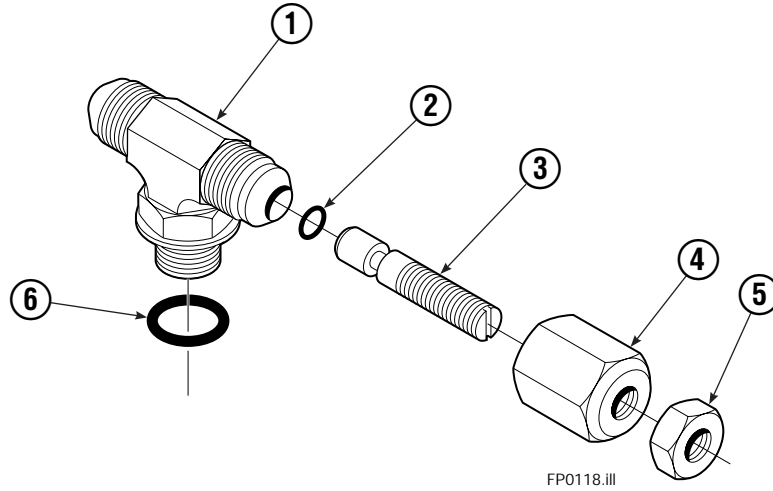

Restrictor Fitting

REF	QTY	PART NO.	DESCRIPTION
		617487	Restrictor Assembly
1	1	617486	Tee
2	1	2698	O-Ring
3	1	11100	Setscrew
4	1	11099	Cap
5	1	5715	Jam Nut
6	1	2840	O-Ring