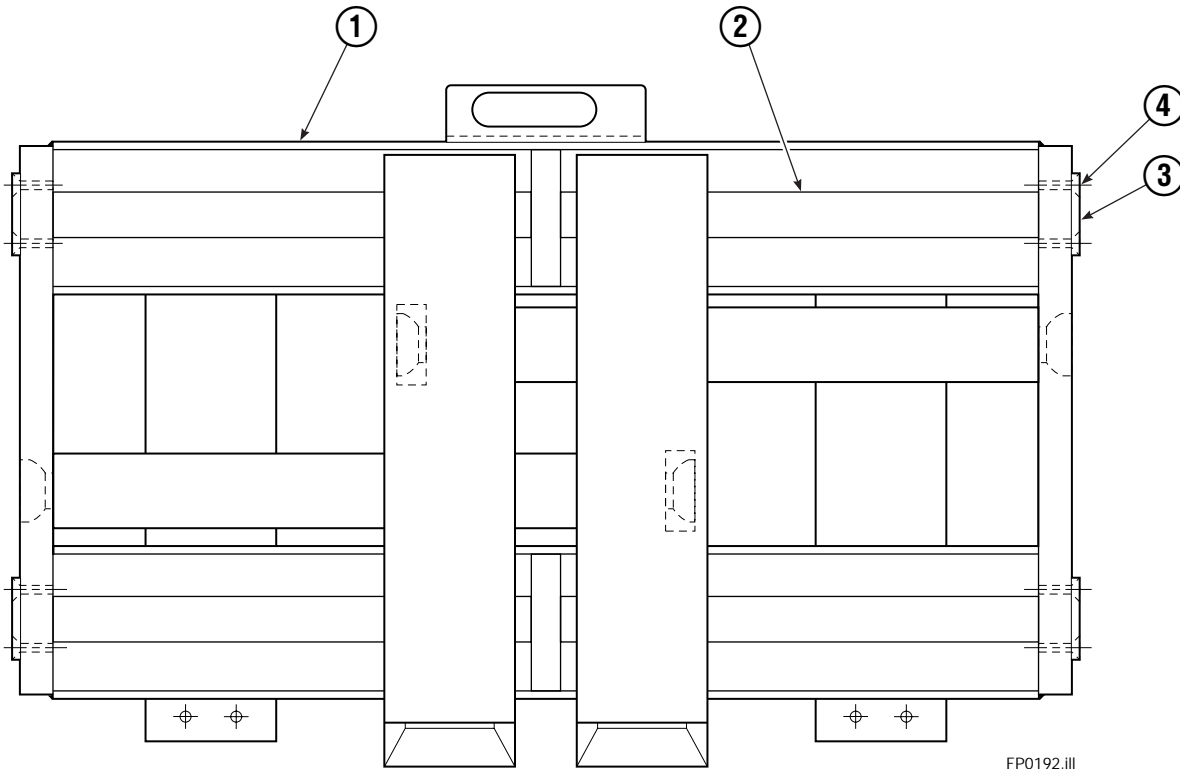

# Frame Group

FP0192.III

REF	QTY	PART NO.	DESCRIPTION
		214476	Frame Group, 48 in. (Items 1 & 2)
		214444	Retainer Group (items 3 & 4)
1	1	393350	Frame
2	2	830814	Shaft
3	4	830774	End Plates
4	8	4771	Capscrews