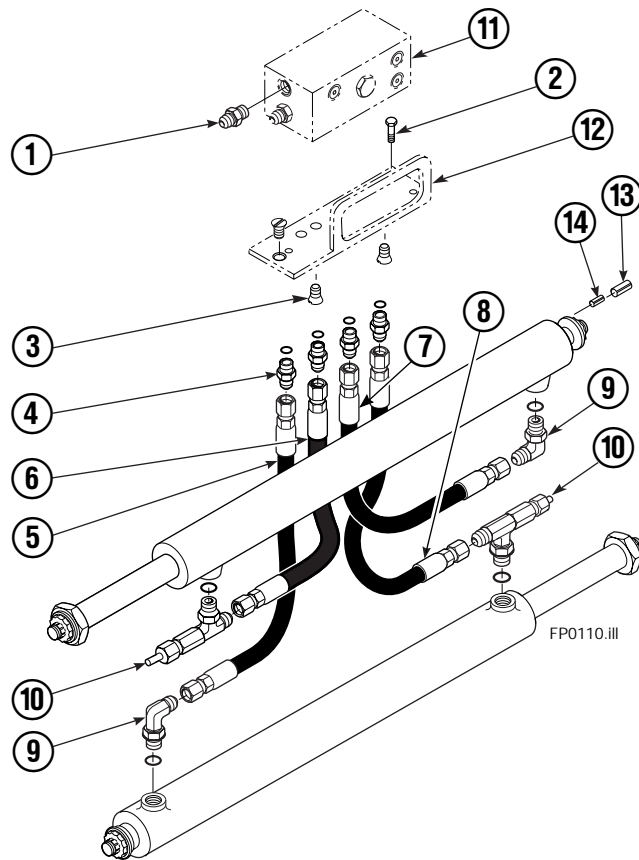

# Frame Group

FP0192.III

REF	QTY	PART NO.	DESCRIPTION
		214476	Frame Group, 48 in. (Items 1 & 2)
		214444	Retainer Group (items 3 & 4)
1	1	393350	Frame
2	2	830814	Shaft
3	4	830774	End Plates
4	8	4771	Capscrews

# Hydraulic Valve Group

120C			
REF	QTY	PART NO	DESCRIPTION
		381520	Hydraulic Valve Group ★
		384618	Hose Group ▲
1	1	601377	Fitting, 8-8
2	1	643524	Capscrew
3	3	4750	Capscrew, .375x.750
4	4	611288	Fitting, 6-8
5	1	681231	Hose
6	1	380315	Hose
7	1	380315	Hose
8	1	681231	Hose
9	2	601676	Fitting-90, 6-6
10	2	617487	Elbow Restrictor ●
11	1	668861	Valve Assembly ■
12	1	844137	Bracket
13	2	7961	Roll Pins
14	2	7882	Roll Pins

# Restrictor Fitting

REF	QTY	PART NO.	DESCRIPTION
		617487	Restrictor Assembly
1	1	617486	Tee
2	1	2698	O-Ring
3	1	11100	Setscrew
4	1	11099	Cap
5	1	5715	Jam Nut
6	1	2840	O-Ring

# Cylinder

120C			
REF	QTY	PART NO.	DESCRIPTION
		383034	Cylinder Assembly
1	2	■ 6511	Cotter Pin
2	2	■ 667667	Retainer
3	2	■ 667668	Nut
4	1	564906	Shell
5	1	558402	Piston
6	1	✕ 2722	O-Ring
7	1	✕ 557376	Seal
8	1	✕ 2791	O-Ring
9	1	✕ 615134	Back-Up Ring
10	1	667675	Retainer
11	1	✕ 662451	Seal
12	1	✕ 638246	Nylon Ring
13	1	✕ 628047	Wiper
14	1	561012	Nut
15	1	564954	Rod
16	1	667676	Washer
17	1	829236	Spacer
18	1	✕ 671049	Seal Loader, Piston
19	1	✕ 671052	Seal Loader, Retainer
		667723	Service Kit