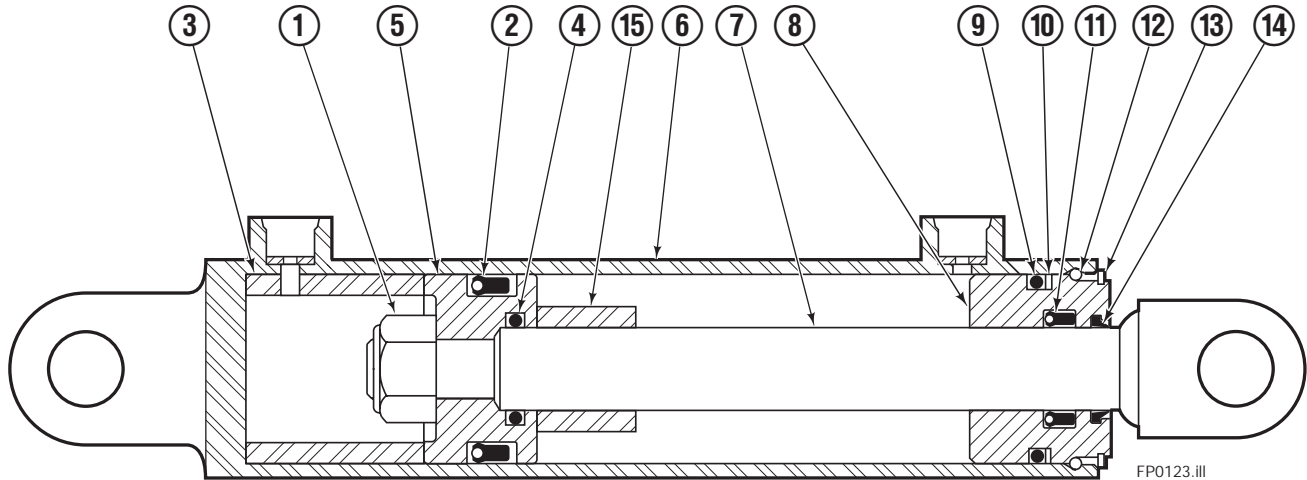

Sideshift Cylinder

REF	QTY	PART NO.	DESCRIPTION
		686243	Cylinder Assembly
1	1	561012	Nut
■ 2	1	662457	Seal
3	1	564562	Spacer - Head
■ 4	1	2718	O-Ring
5	1	561427	Piston
6	1	561422	Shell
7	1	561422	Rod
8	1	561428	Retainer
■ 9	1	2791	O-Ring
■ 10	1	615134	Back-up Ring
■ 11	1	662449	Seal
12	1	561429	Retaining Ring
13	1	7215	Snap Ring
■ 14	1	626468	Wiper
15	1	---	Spacer - Rod
		561430	Service Kit

■ Included in Service Kit 561430.

Ref: S-6053, S-6054