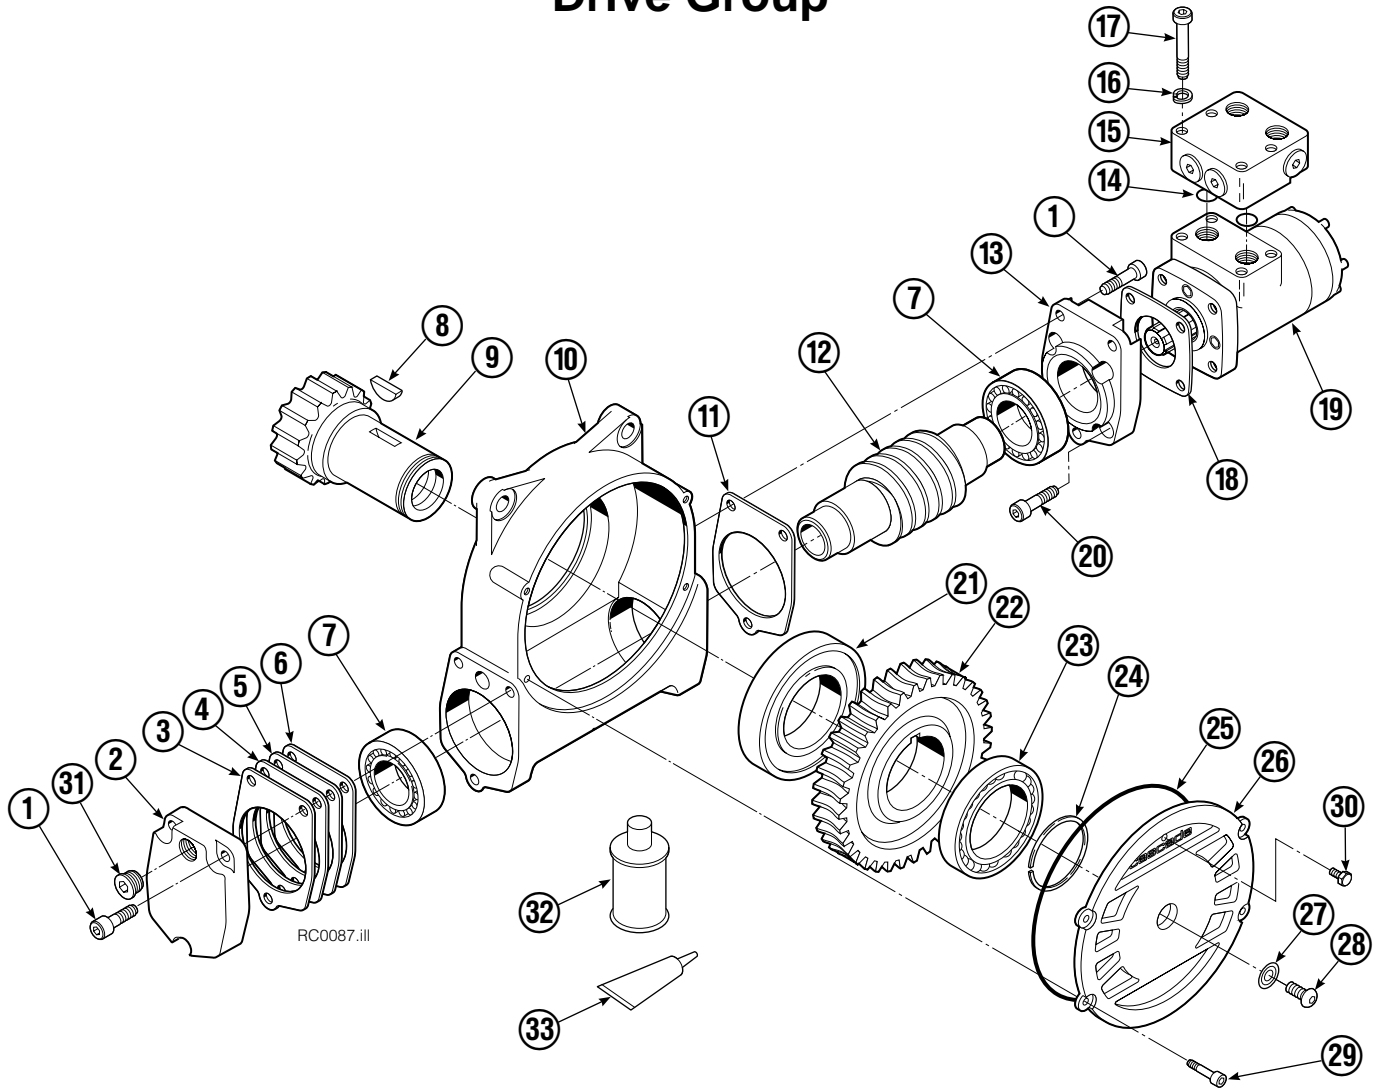

Drive Group

REF	QTY	PART NO.	DESCRIPTION	REF	QTY	PART NO.	DESCRIPTION
		795491	Drive Group with 2.8 c.i. Motor	19	1	206392	Drive Motor – 2.8 c.i. ▼
1	6	769570	Capscrew, M12 x 25	20	4	4468	Capscrew, 3/8 NC x .75 GR8
2	1	676855	Cover	21	1	670580	Bearing
3	●	674513	Shim – .005" (blue)	22	1	675609	Worm Gear
4	●	670574	Shim – .010" (brown)	23	1	670581	Bearing
5	●	671757	Shim – .015" (pink)	24	1	7214	Snap Ring
6	●	671758	Shim – .020" (yellow)	25	1	643423	O-Ring
7	2	670579	Bearing	26	1	775552	Cover
8	1	670582	Key	27	1	783609	Seal
9	1	670506	Pinion	28	1	783608	Capscrew, M12 x 16
10	1	775551	Housing	29	4	200882	Capscrew, M8 x 20
11	1	686465	Gasket	30	1	644010	Relief Fitting
12	1	675608	Worm	31	1	604510	Fitting, 6
13	1	775553	Adapter	32	1	656300	Gear Box Lube – 48 oz.
14	2	2705	O-Ring	33	1	668184	Sealant
15	1	670549	Check Valve ▲			670578	Shim Service Kit (items 3-6,25,33)
16	4	6444	Lockwasher			675637	Bearing Service Kit (items 21 & 33)
17	4	607059	Capscrew, 5/16 NC x 1.75 GR8			675638	Bearing Service Kit (items 3-7,25)
18	1	670575	Gasket			685227	Motor Kit-4.5 (items 4,14,18)

● Quantity as required.

▲ See Check Valve page for parts breakdown.

▼ See Drive Motor page for parts breakdown.