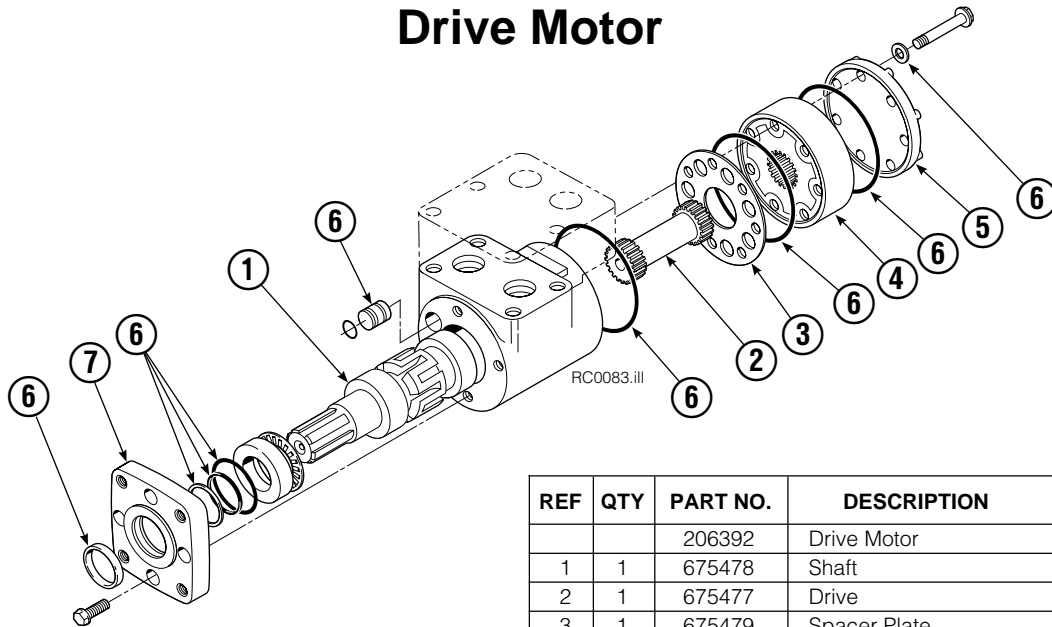

Drive Motor

REF	QTY	PART NO.	DESCRIPTION
		206392	Drive Motor
1	1	675478	Shaft
2	1	675477	Drive
3	1	675479	Spacer Plate
■ 4	1	675480	Gerotor Set (101-1768-007)
■ 4	1	685075	Gerotor Set (101-1768-009)
5	1	675482	End Cap
● 6	1	206405	Service Kit
■ 7	1	685089	Flange (101-1768-007)
■ 7	1	685090	Flange (101-1768-009)

Cascade provides service replacement parts for the listed parts only. Due to cost, if others parts need replacement, the complete drive motor should be replaced.

■ See Nameplate under valve for correct part number of Gerotor Set and Flange.

● Compatible with water glycol based hydraulic fluids.