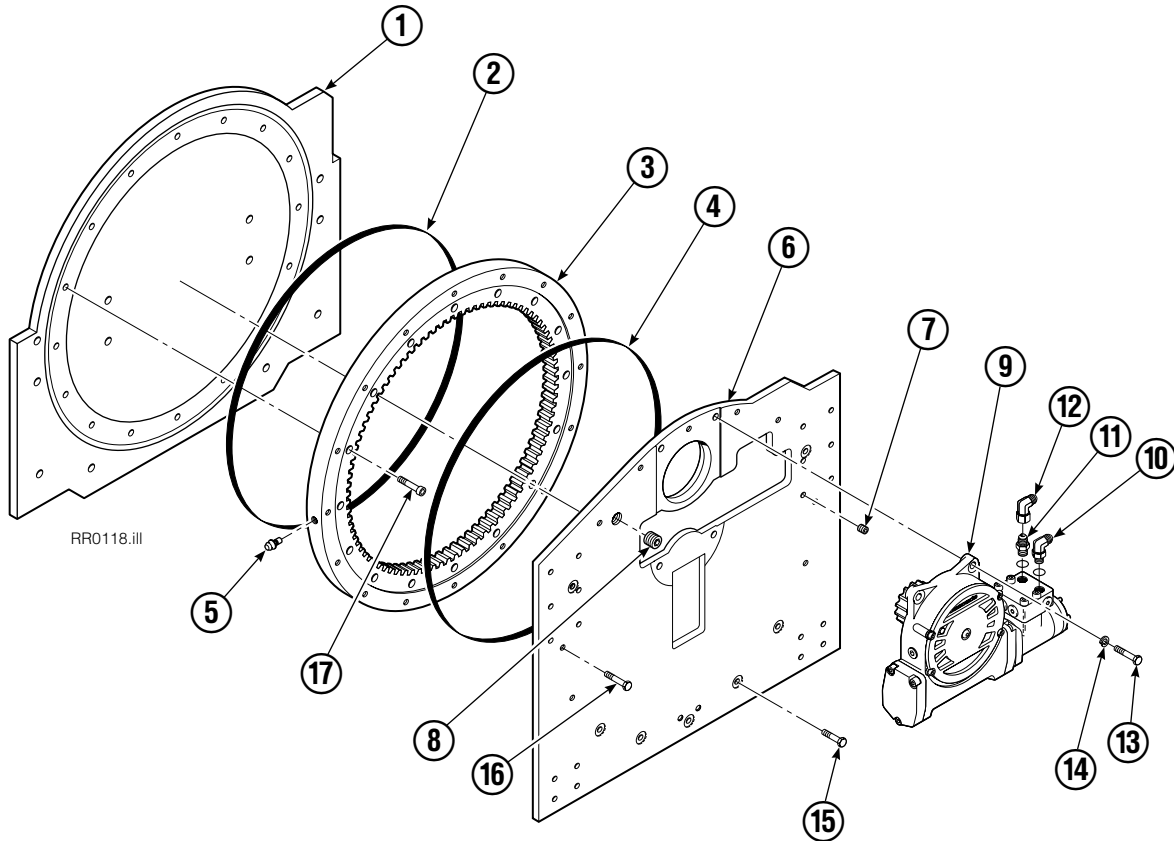

Internet: www.cascorp.com

Rotator Group

40D			
REF	QTY	PART NO.	DESCRIPTION
		204146	Rotator Group
1	1	204148	Faceplate
2	1	670513	Seal
3	1	672828	Bearing Assembly
4	1	670514	Seal
5	1	7401	Grease Fitting
6	1	681820	Baseplate
7	4	631385	Plug
8	1	6605	Plug
9	1	795491	Drive Group ▲
10	1	601250	Fitting, 8-8
11	1	601377	Fitting, 8-8
12	1	605761	Fitting, 8-8
13	4	661742	Capscrew, .5 x 1.25
14	4	6290	Lockwasher, .5
15	7	643538	Capscrew, .5 x 1.50
16	9	643539	Capscrew, .5 x 1.75
17	16	4505	Capscrew, .5 x 1.25

● Quantity as required.

▲ See Check Valve page for parts breakdown.

▼ See Drive Motor page for parts breakdown.

Drive Motor

REF	QTY	PART NO.	DESCRIPTION
		206392	Drive Motor
1	1	675478	Shaft
2	1	675477	Drive
3	1	675479	Spacer Plate
■ 4	1	675480	Gerotor Set (101-1768-007)
■ 4	1	685075	Gerotor Set (101-1768-009)
5	1	675482	End Cap
● 6	1	206405	Service Kit
■ 7	1	685089	Flange (101-1768-007)
■ 7	1	685090	Flange (101-1768-009)