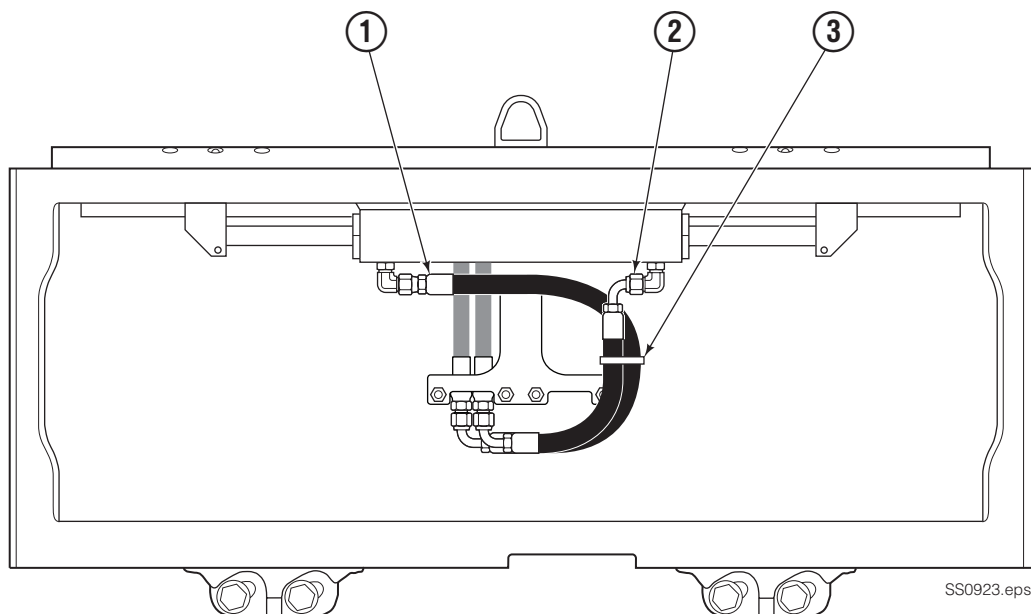

Installation Instructions

Sideshifter Hose Installation Kits 6802115 & 6802143 for Nacco 2.5T & 3.5T Masts

This sheet provides instructions for Hose Installation Kit 6802115 (55F) and Hose Installation Kit 6802143 (65F). These kits provide the Hoses to connect the internal reeving fittings on the truck carriage to the sideshifter cylinder fittings.

SS0923.eps

55F			
REF	QTY	PART NO.	DESCRIPTION
		6802115	Installation Kit
1	1	6802141	Hose – 32.5 in.
2	1	6802133	Hose – 32.5 in.
3	1	200343	Cable Tie

65F			
REF	QTY	PART NO.	DESCRIPTION
		6802143	Installation Kit
1	1	6802149	Hose – 32.5 in.
2	1	6802150	Hose – 32.5 in.
3	1	200343	Cable Tie