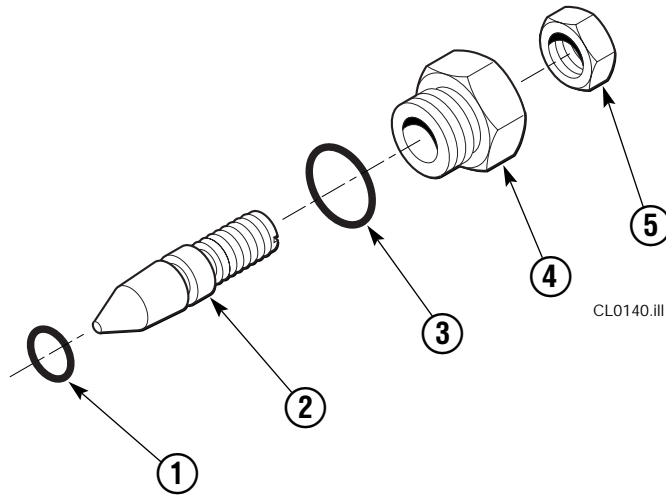

Cylinder

See Restrictor Cartridge Page For Parts Breakdown.

40D			
REF	QTY	PART NO.	DESCRIPTION
		207317	Cylinder Assembly
1	2	6511	Cotter Pin ■
2	2	667667	Nut Retainer ■
3	2	667668	Nut ■
4	1	564194	Shell
5	1	602580	Fitting
6	1	558402	Piston
7	1	2722	O-Ring ▲
8	1	557376	Seal ▲
9	1	2791	O-Ring ▲
10	1	615134	Back-Up Ring ▲
11	1	667675	Retainer
12	1	662451	Seal ▲
13	1	638246	Nylon Ring ▲
14	1	628047	Wiper ▲
15	1	561012	Nut
16	1	564195	Rod
17	1	667676	Washer
18	1	—	Spacer
19	1	667609	Restrictor Cartridge ●
20	1	671049	Seal Loader, Piston ▲
21	1	671052	Seal Loader, Retainer ▲
		667723	Service Kit

▲ Included in Service Kit 667723.

■ Included in Nut Service Kit 668925.

● Not included in Cylinder Assembly.

Reference: S-7666.

Valve

40D			
REF	QTY	PART NO.	DESCRIPTION
		204405	Valve Assembly
1	1	204922	Check Valve - VPO
2	1	204923	Cartridge
3	1	206425	Service Kit
4	1	206426	Service Kit

Restrictor Cartridge

CL0140.III

REF	QTY	PART NO.	DESCRIPTION
		667609	Restrictor Cartridge
1	1	2701	O-Ring
2	1	667611	Plunger
3	1	2841	O-Ring
4	1	667610	Plug - Special
5	1	5716	Jam Nut

Bale Arms – Integral

40D			
REF	QTY	PART NO.	DESCRIPTION
		207320	Bale Arm Assembly
1	1	207321	Arm Weldment – LH
1	1	207344	Arm Weldment – RH

Quick Change Mounting Group

Class III			
REF	QTY	PART NO.	DESCRIPTION
		678834	Lower Hook Group
1	2	675957	Hook
2	4	678943	Capscrew, 5/8 NC x 1.50
3	2	675958	Guide
4	2	678832	Pin