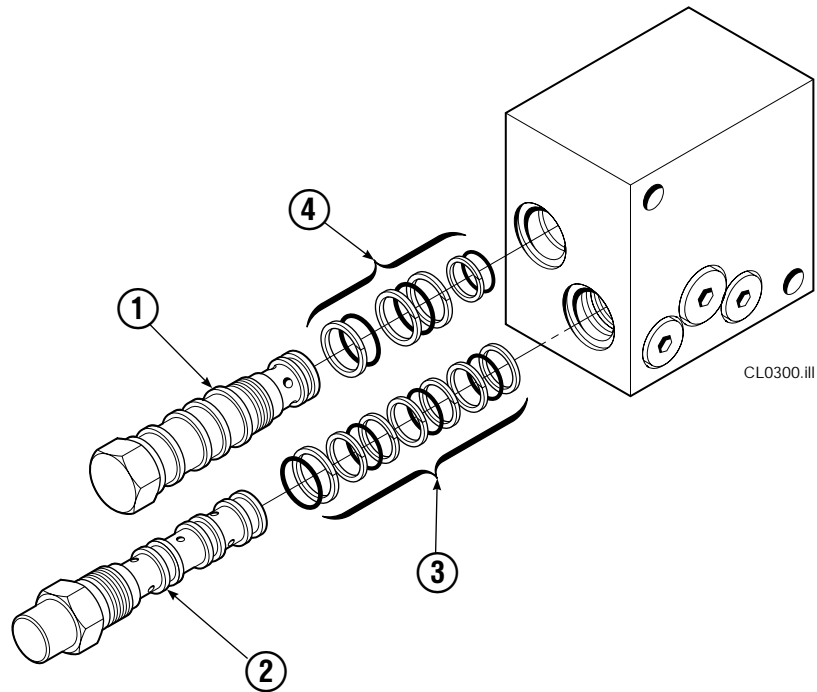

Base Unit Group

CL0299.iii

40D							
REF	QTY	PART NO.	DESCRIPTION	REF	QTY	PART NO.	DESCRIPTION
		371755	Base Unit Group – Items 1-16	15	1	371757	Mounting Plate – LH
1	1	207325	Frame – Lower	16	1	371758	Mounting Plate – RH
	1	207394	Frame – Upper	17	1	204405	Valve ●
	2	672610	Bearing	18	1	204404	Valve Bracket
3	4	672609	Bearing	19	2	8601	Capscrew, .375 x 3.50
4	4	667663	Bearing	20	2	601377	Fitting, 8-8
5	4	671852	Bearing	21	4	604511	Fitting, 6-6
6	4	671851	Bearing	22	1	3651	Capscrew, .50 x .75
7	1	207318	Bumper	23	1	680221	Hose – 51.75 in.
8	2	640699	Capscrew, .50 x 2.75	24	1	201255	Hose – 35 in.
9	16	667225	Washer, .625	25	1	204912	Hose – 54.5 in.
10	16	667644	Capscrew, .625 x 3.25	26	1	678514	Hose – 31.5 in.
11	2	207317	Cylinder ▲	27	2	667609	Restrictor Cartridge ■
12	2	7961	Roll Pin – Outer	28	2	686369	Fitting
13	2	7882	Roll Pin – Inner	30	2	611288	Fitting, 6-8
14	2	665707	Nut				

Cylinder

See Restrictor Cartridge Page For Parts Breakdown.

40D			
REF	QTY	PART NO.	DESCRIPTION
		207317	Cylinder Assembly
1	2	6511	Cotter Pin ■
2	2	667667	Nut Retainer ■
3	2	667668	Nut ■
4	1	564194	Shell
5	1	602580	Fitting
6	1	558402	Piston
7	1	2722	O-Ring ▲
8	1	557376	Seal ▲
9	1	2791	O-Ring ▲
10	1	615134	Back-Up Ring ▲
11	1	667675	Retainer
12	1	662451	Seal ▲
13	1	638246	Nylon Ring ▲
14	1	628047	Wiper ▲
15	1	561012	Nut
16	1	564195	Rod
17	1	667676	Washer
18	1	—	Spacer
19	1	667609	Restrictor Cartridge ●
20	1	671049	Seal Loader, Piston ▲
21	1	671052	Seal Loader, Retainer ▲
		667723	Service Kit

▲ Included in Service Kit 667723.

■ Included in Nut Service Kit 668925.

● Not included in Cylinder Assembly.

Reference: S-7666.

Valve

40D			
REF	QTY	PART NO.	DESCRIPTION
		204405	Valve Assembly
1	1	204922	Check Valve - VPO
2	1	204923	Cartridge
3	1	206425	Service Kit
4	1	206426	Service Kit

Restrictor Cartridge

CL0140.III

REF	QTY	PART NO.	DESCRIPTION
		667609	Restrictor Cartridge
1	1	2701	O-Ring
2	1	667611	Plunger
3	1	2841	O-Ring
4	1	667610	Plug - Special
5	1	5716	Jam Nut

Bale Arms – Integral