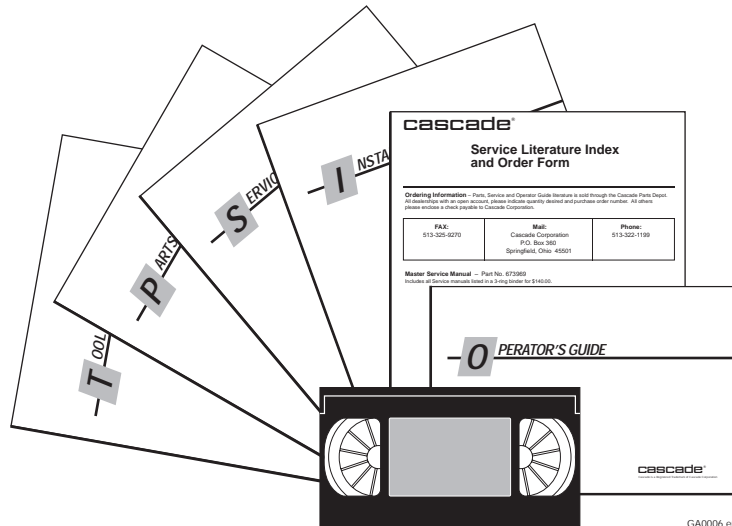

Publications

PART NO.	DESCRIPTION
669224	Service Manual
672944	Operators Guide
668987	Installation Instructions
680664	Servicing Cascade Cylinders-VHS
679929	Tool Catalog
673964	Literature Index Order Form