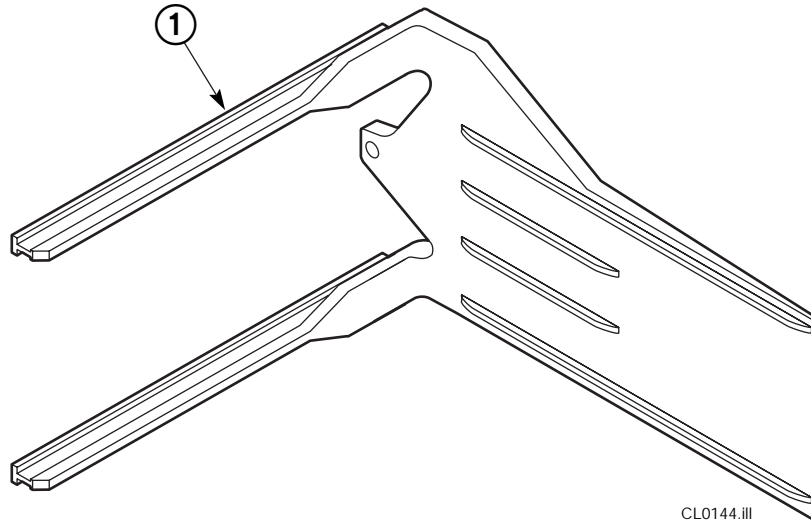

Bale Arms – Integral

40D			
REF	QTY	PART NO.	DESCRIPTION
		207320	Bale Arm Assembly
1	1	207321	Arm Weldment – LH
1	1	207344	Arm Weldment – RH