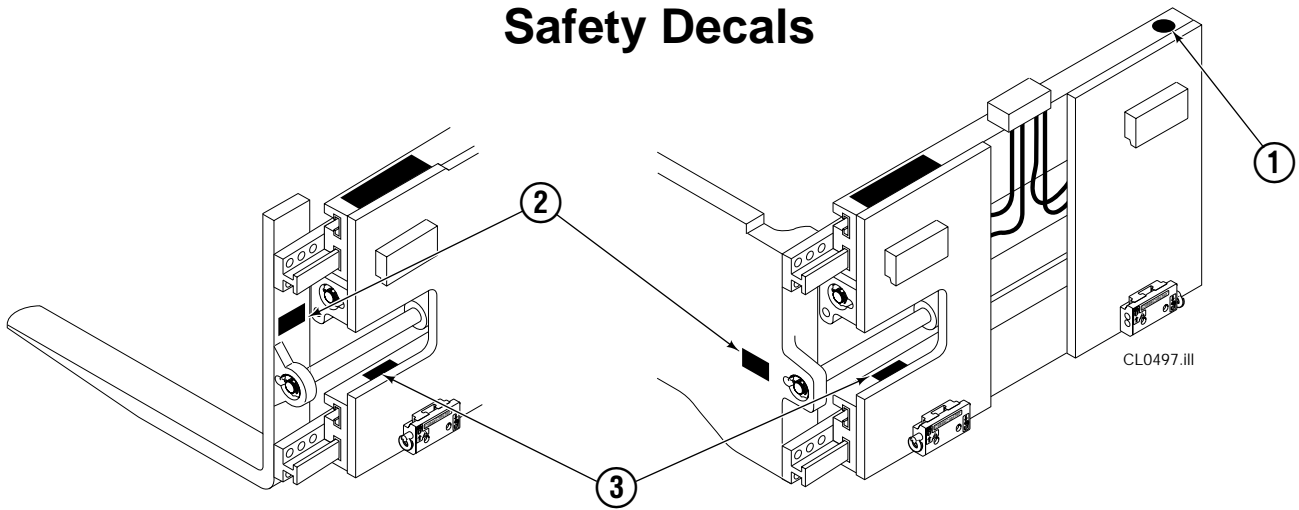

Safety Decals

REF	QTY	PART NO.	DESCRIPTION
1	1	679150	No Step Decal
2	2	665595	No Hand Hold Decal
3	1	679059	Quick Change Hook Decal