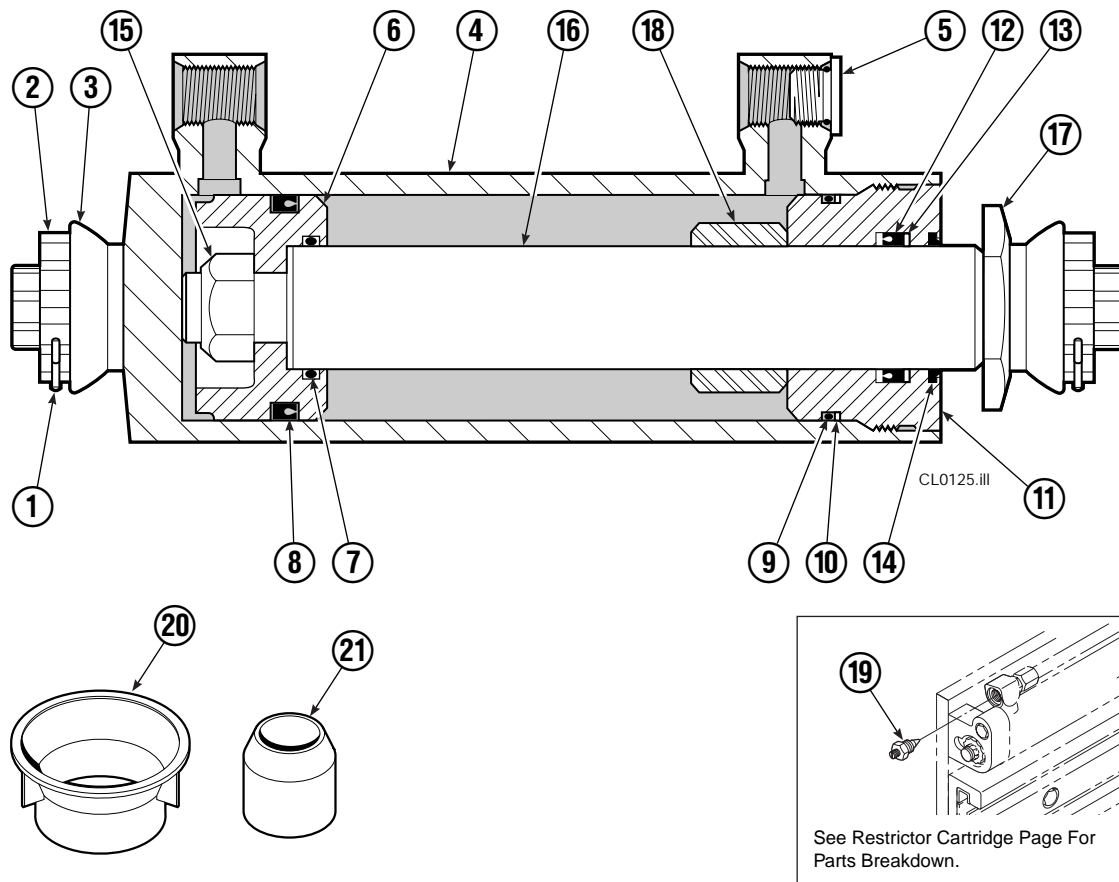

Base Unit Group

CL0299.iii

40D							
REF	QTY	PART NO.	DESCRIPTION	REF	QTY	PART NO.	DESCRIPTION
		371755	Base Unit Group – Items 1-16	15	1	371757	Mounting Plate – LH
1	1	207325	Frame – Lower	16	1	371758	Mounting Plate – RH
	1	207394	Frame – Upper	17	1	204405	Valve ●
	2	672610	Bearing	18	1	204404	Valve Bracket
3	4	672609	Bearing	19	2	8601	Capscrew, .375 x 3.50
4	4	667663	Bearing	20	2	601377	Fitting, 8-8
5	4	671852	Bearing	21	4	604511	Fitting, 6-6
6	4	671851	Bearing	22	1	3651	Capscrew, .50 x .75
7	1	207318	Bumper	23	1	680221	Hose – 51.75 in.
8	2	640699	Capscrew, .50 x 2.75	24	1	201255	Hose – 35 in.
9	16	667225	Washer, .625	25	1	204912	Hose – 54.5 in.
10	16	667644	Capscrew, .625 x 3.25	26	1	678514	Hose – 31.5 in.
11	2	207317	Cylinder ▲	27	2	667609	Restrictor Cartridge ■
12	2	7961	Roll Pin – Outer	28	2	686369	Fitting
13	2	7882	Roll Pin – Inner	30	2	611288	Fitting, 6-8
14	2	665707	Nut				

Cylinder

See Restrictor Cartridge Page For Parts Breakdown.

40D			
REF	QTY	PART NO.	DESCRIPTION
		207317	Cylinder Assembly
1	2	6511	Cotter Pin ■
2	2	667667	Nut Retainer ■
3	2	667668	Nut ■
4	1	564194	Shell
5	1	602580	Fitting
6	1	558402	Piston
7	1	2722	O-Ring ▲
8	1	557376	Seal ▲
9	1	2791	O-Ring ▲
10	1	615134	Back-Up Ring ▲
11	1	667675	Retainer
12	1	662451	Seal ▲
13	1	638246	Nylon Ring ▲
14	1	628047	Wiper ▲
15	1	561012	Nut
16	1	564195	Rod
17	1	667676	Washer
18	1	—	Spacer
19	1	667609	Restrictor Cartridge ●
20	1	671049	Seal Loader, Piston ▲
21	1	671052	Seal Loader, Retainer ▲
		667723	Service Kit