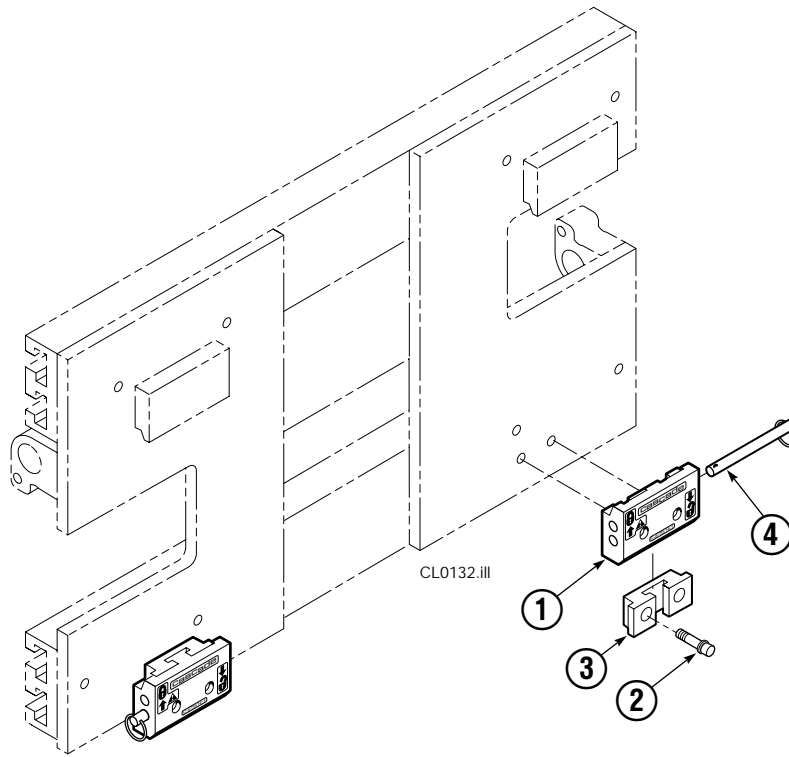

Restrictor Cartridge

CL0140.III

REF	QTY	PART NO.	DESCRIPTION
		667609	Restrictor Cartridge
1	1	2701	O-Ring
2	1	667611	Plunger
3	1	2841	O-Ring
4	1	667610	Plug - Special
5	1	5716	Jam Nut

Bale Arms – Integral

40D			
REF	QTY	PART NO.	DESCRIPTION
		207320	Bale Arm Assembly
1	1	207321	Arm Weldment – LH
1	1	207344	Arm Weldment – RH

Quick Change Mounting Group

Class III			
REF	QTY	PART NO.	DESCRIPTION
		678834	Lower Hook Group
1	2	675957	Hook
2	4	678943	Capscrew, 5/8 NC x 1.50
3	2	675958	Guide
4	2	678832	Pin