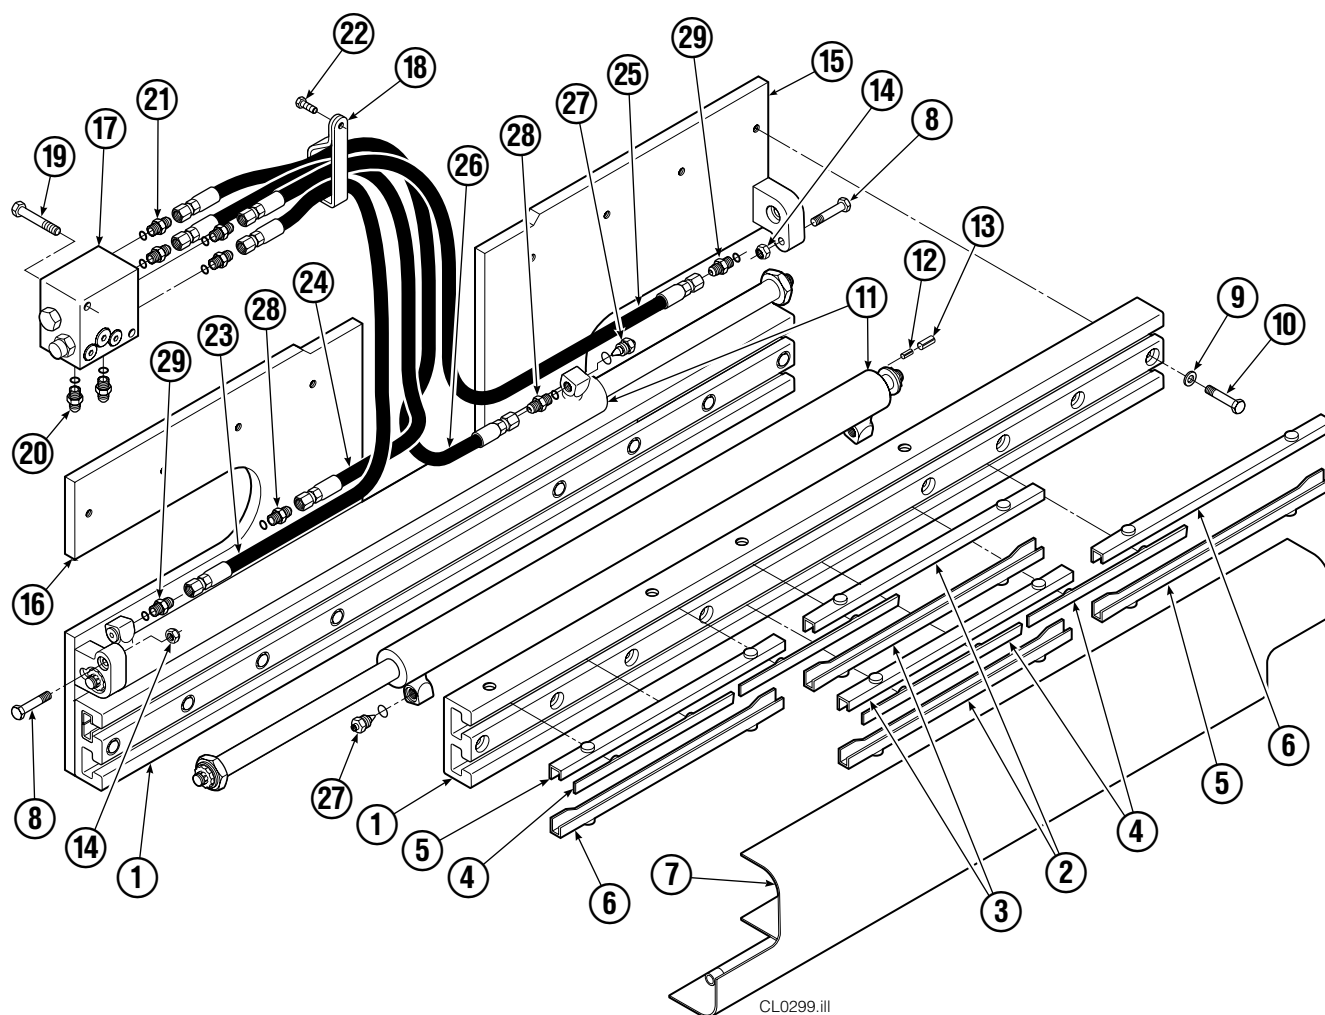

Internet: www.cascorp.com

Safety Decals

REF	QTY	PART NO.	DESCRIPTION
1	1	679150	No Step Decal
2	2	665595	No Hand Hold Decal
3	1	679059	Quick Change Hook Decal

Publications

PART NO.	DESCRIPTION
669224	Service Manual
672944	Operators Guide
668987	Installation Instructions
680664	Servicing Cascade Cylinders-VHS
679929	Tool Catalog
673964	Literature Index Order Form

Base Unit Group

CL0299.iii

40D							
REF	QTY	PART NO.	DESCRIPTION	REF	QTY	PART NO.	DESCRIPTION
		371755	Base Unit Group – Items 1-16	15	1	371757	Mounting Plate – LH
1	1	207325	Frame – Lower	16	1	371758	Mounting Plate – RH
	1	207394	Frame – Upper	17	1	204405	Valve ●
	2	672610	Bearing	18	1	204404	Valve Bracket
3	4	672609	Bearing	19	2	8601	Capscrew, .375 x 3.50
4	4	667663	Bearing	20	2	601377	Fitting, 8-8
5	4	671852	Bearing	21	4	604511	Fitting, 6-6
6	4	671851	Bearing	22	1	3651	Capscrew, .50 x .75
7	1	207318	Bumper	23	1	680221	Hose – 51.75 in.
8	2	640699	Capscrew, .50 x 2.75	24	1	201255	Hose – 35 in.
9	16	667225	Washer, .625	25	1	204912	Hose – 54.5 in.
10	16	667644	Capscrew, .625 x 3.25	26	1	678514	Hose – 31.5 in.
11	2	207317	Cylinder ▲	27	2	667609	Restrictor Cartridge ■
12	2	7961	Roll Pin – Outer	28	2	686369	Fitting
13	2	7882	Roll Pin – Inner	30	2	611288	Fitting, 6-8
14	2	665707	Nut				

Cylinder

See Restrictor Cartridge Page For Parts Breakdown.

40D			
REF	QTY	PART NO.	DESCRIPTION
		207317	Cylinder Assembly
1	2	6511	Cotter Pin ■
2	2	667667	Nut Retainer ■
3	2	667668	Nut ■
4	1	564194	Shell
5	1	602580	Fitting
6	1	558402	Piston
7	1	2722	O-Ring ▲
8	1	557376	Seal ▲
9	1	2791	O-Ring ▲
10	1	615134	Back-Up Ring ▲
11	1	667675	Retainer
12	1	662451	Seal ▲
13	1	638246	Nylon Ring ▲
14	1	628047	Wiper ▲
15	1	561012	Nut
16	1	564195	Rod
17	1	667676	Washer
18	1	—	Spacer
19	1	667609	Restrictor Cartridge ●
20	1	671049	Seal Loader, Piston ▲
21	1	671052	Seal Loader, Retainer ▲
		667723	Service Kit