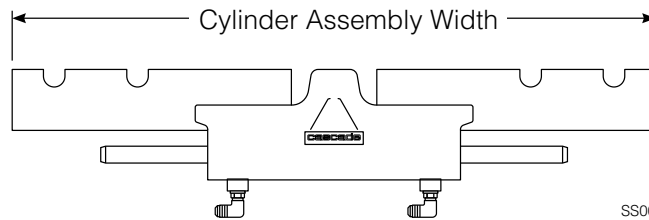

Publications

GA0006 eps

100E Sideshifter	
PART NO.	DESCRIPTION
	Parts Manual
205849	Service Manual
205124	Operator Guide
205125	Installation Instruction
679929	Tool Catalog
673964	Literature Index Order Form

Sideshifter Assembly

100E			
REF	QTY	PART NO.	DESCRIPTION
1	2	672018	Bearing Segment
2	2	584001	Cylinder Assembly ●
3	2	208350	Lower Bearing
4	4	553857	Nut ▲
5	2	204186	Lower Hook ▲
6	4	667225	Washer ▲
7	4	639121	Capscrew, 5/8 NCx1.50 GR5 ▲
8	1	★	Faceplate
9	4	7403	Grease Fitting
10	1	3003217	Guard
11	4	643513	Capscrew
12	4	6229	Washer
13	4	5927	Nut
14	2	601676	Fitting, 6-6 ■

Cylinder

100E

REF	QTY	PART NO.	DESCRIPTION	REF	QTY	PART NO.	DESCRIPTION
		584001	Cylinder Assembly, 47.0 in. (1195 mm)	● 8	2	564404	Bearing Ring
● 1	2	564408	Wiper Seal	● 9	1	564407	Piston Seal
2	2	7210	Snap Ring	10	2	564402	Retainer
3	2	564403	Retaining Ring	11	1	205369	Speed Control Washer
● 4	2	615131	Back-Up Ring	12	2	-	Spacer
● 5	2	2789	O-Ring	13	2	601676	Fitting, JIC 6-6
● 6	2	564406	Rod Seal	14	-	■	Cylinder Shell
7	1	564401	Rod			564409	Service Kit