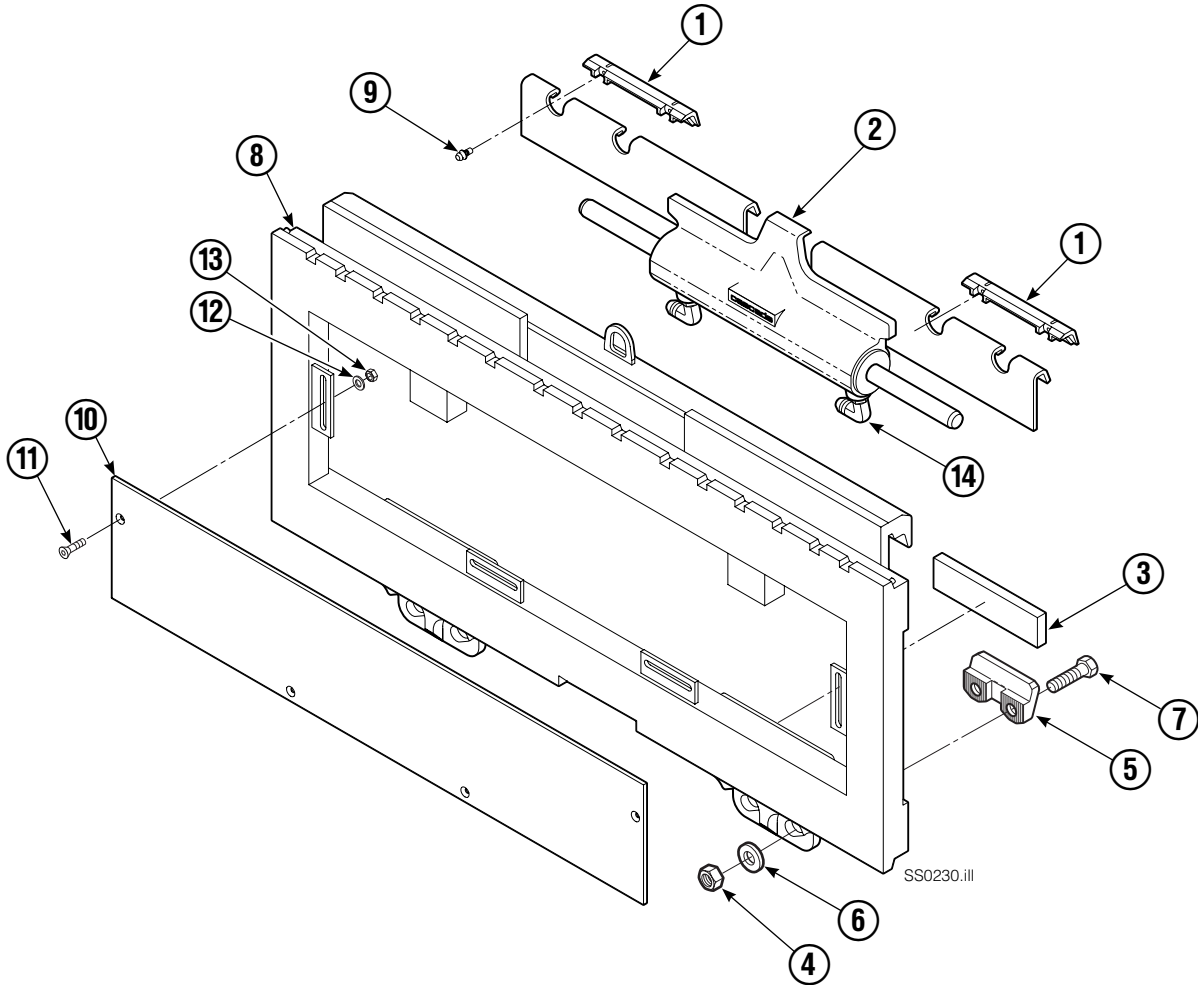

Sideshifter Assembly

100E			
REF	QTY	PART NO.	DESCRIPTION
1	2	672018	Bearing Segment
2	2	584001	Cylinder Assembly ●
3	2	208350	Lower Bearing
4	4	553857	Nut ▲
5	2	204186	Lower Hook ▲
6	4	667225	Washer ▲
7	4	639121	Capscrew, 5/8 NCx1.50 GR5 ▲
8	1	★	Faceplate
9	4	7403	Grease Fitting
10	1	3003217	Guard
11	4	643513	Capscrew
12	4	6229	Washer
13	4	5927	Nut
14	2	601676	Fitting, 6-6 ■

Cylinder

100E

REF	QTY	PART NO.	DESCRIPTION	REF	QTY	PART NO.	DESCRIPTION
		584001	Cylinder Assembly, 47.0 in. (1195 mm)	● 8	2	564404	Bearing Ring
● 1	2	564408	Wiper Seal	● 9	1	564407	Piston Seal
2	2	7210	Snap Ring	10	2	564402	Retainer
3	2	564403	Retaining Ring	11	1	205369	Speed Control Washer
● 4	2	615131	Back-Up Ring	12	2	-	Spacer
● 5	2	2789	O-Ring	13	2	601676	Fitting, JIC 6-6
● 6	2	564406	Rod Seal	14	-	■	Cylinder Shell
7	1	564401	Rod			564409	Service Kit