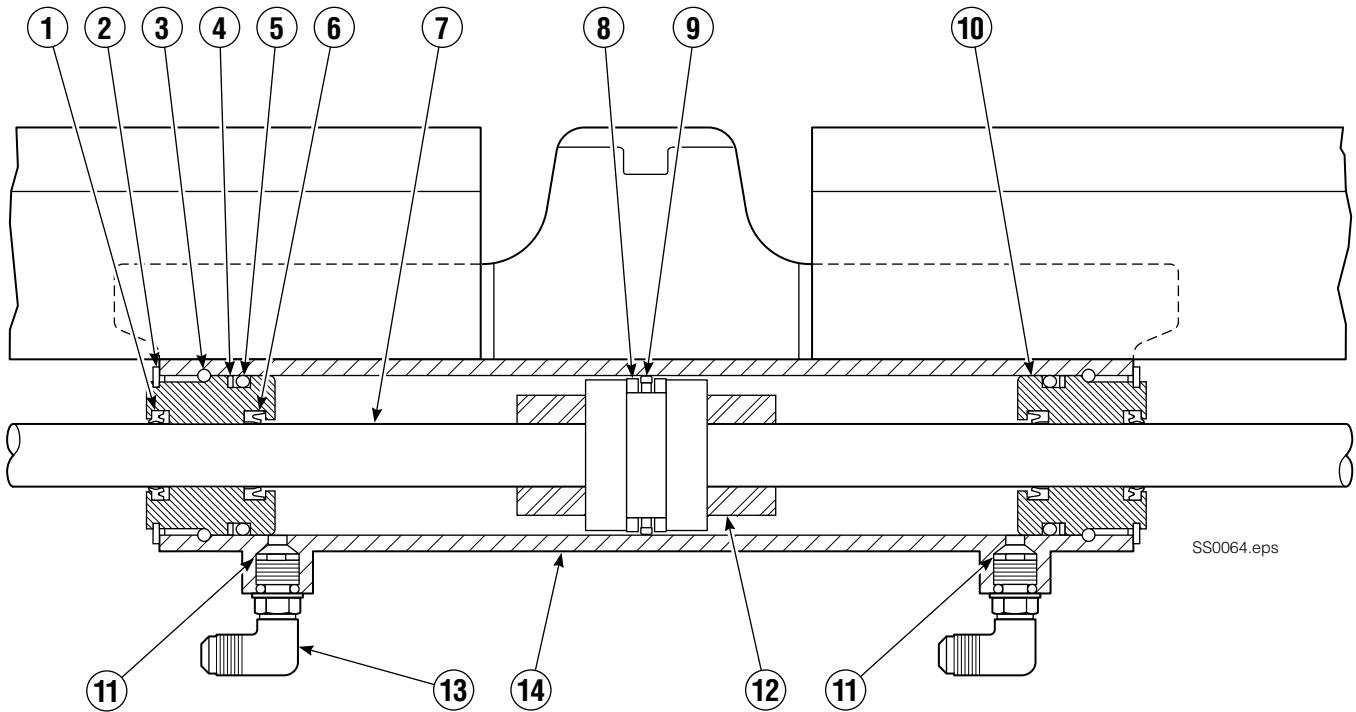

Publications

GA0006 eps

100E Sideshifter	
PART NO.	DESCRIPTION
	Parts Manual
205849	Service Manual
205124	Operator Guide
205125	Installation Instruction
679929	Tool Catalog
673964	Literature Index Order Form

Sideshifter Assembly

100E			
REF	QTY	PART NO.	DESCRIPTION
1	2	672018	Bearing Segment
2	2	584001	Cylinder Assembly ●
3	2	208350	Lower Bearing
4	4	553857	Nut ▲
5	2	204186	Lower Hook ▲
6	4	667225	Washer ▲
7	4	639121	Capscrew, 5/8 NCx1.50 GR5 ▲
8	1	★	Faceplate
9	4	7403	Grease Fitting
10	1	3003217	Guard
11	4	643513	Capscrew
12	4	6229	Washer
13	4	5927	Nut
14	2	601676	Fitting, 6-6 ■

Cylinder

100E

REF	QTY	PART NO.	DESCRIPTION	REF	QTY	PART NO.	DESCRIPTION
		584001	Cylinder Assembly, 47.0 in. (1195 mm)	● 8	2	564404	Bearing Ring
● 1	2	564408	Wiper Seal	● 9	1	564407	Piston Seal
2	2	7210	Snap Ring	10	2	564402	Retainer
3	2	564403	Retaining Ring	11	1	205369	Speed Control Washer
● 4	2	615131	Back-Up Ring	12	2	-	Spacer
● 5	2	2789	O-Ring	13	2	601676	Fitting, JIC 6-6
● 6	2	564406	Rod Seal	14	-	■	Cylinder Shell
7	1	564401	Rod			564409	Service Kit