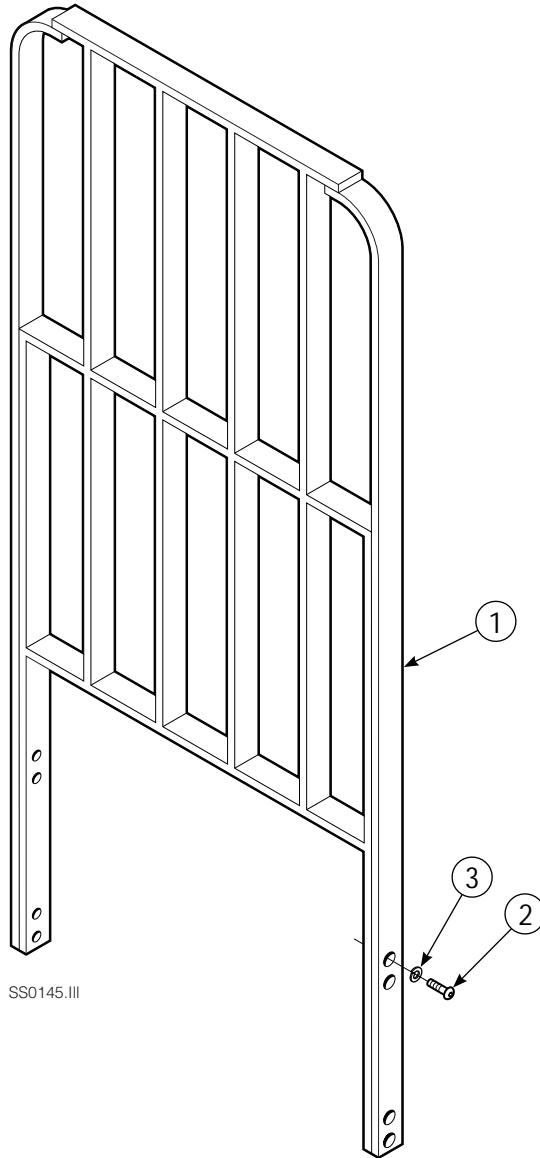

- If the faceplate needs replacing, your best value is to order the complete sideshifter assembly.
- See Cylinder page for parts breakdown.
- ▲ Lower Hook Group 683178.

- ◆ Lower Hook Group 678935.
 - ★ Not included in Sideshifter Group.
- Reference: S-28049.

Sideshift Cylinder

FP0079.ill

REF	QTY	PART NO.	DESCRIPTION
		580029	Cylinder Assembly
1	1	553857	Nut
2	1	662452	Seal ■
3	1	553501	Piston
4	1	636851	Wiper ■
5	1	638247	Nylon Ring ■
6	1	675550	Washer (Orifice .085 in.)
7	1	557697	Shell
8	1	335482	Rod
9	1	2785	O-Ring ■
10	1	615128	Back-up Ring ■
11	1	553500	Retainer
12	1	553856	Retaining Ring
13	1	7202	Snap Ring
14	1	641835	Seal ■
15	1	—	Spacer
		553861	Service Kit

■ Included in Service Kit 553861.

Sideshift Cylinder

FP0079.ill

REF	QTY	PART NO.	DESCRIPTION
		335480	Cylinder Assembly
1	1	553857	Nut
2	1	662452	Seal ■
3	1	553501	Piston
4	1	636851	Wiper ■
5	1	638247	Nylon Ring ■
6	1	675550	Washer (Orifice .085 in.)
7	1	335481	Shell
8	1	335482	Rod
9	1	2785	O-Ring ■
10	1	615128	Back-up Ring ■
11	1	553500	Retainer
12	1	553856	Retaining Ring
13	1	7202	Snap Ring
14	1	641835	Seal ■
15	1	—	Spacer
		553861	Service Kit

■ Included in Service Kit 553861.

Backrest

SS0145.III

65D			
REF	QTY	PART NO.	DESCRIPTION
1	1	364450	Backrest, 31 in. W x 48 in. H
2	8	200173	Capscrew, M16 x 35
3	8	684586	Lockwasher, M16

Reference: S-8365