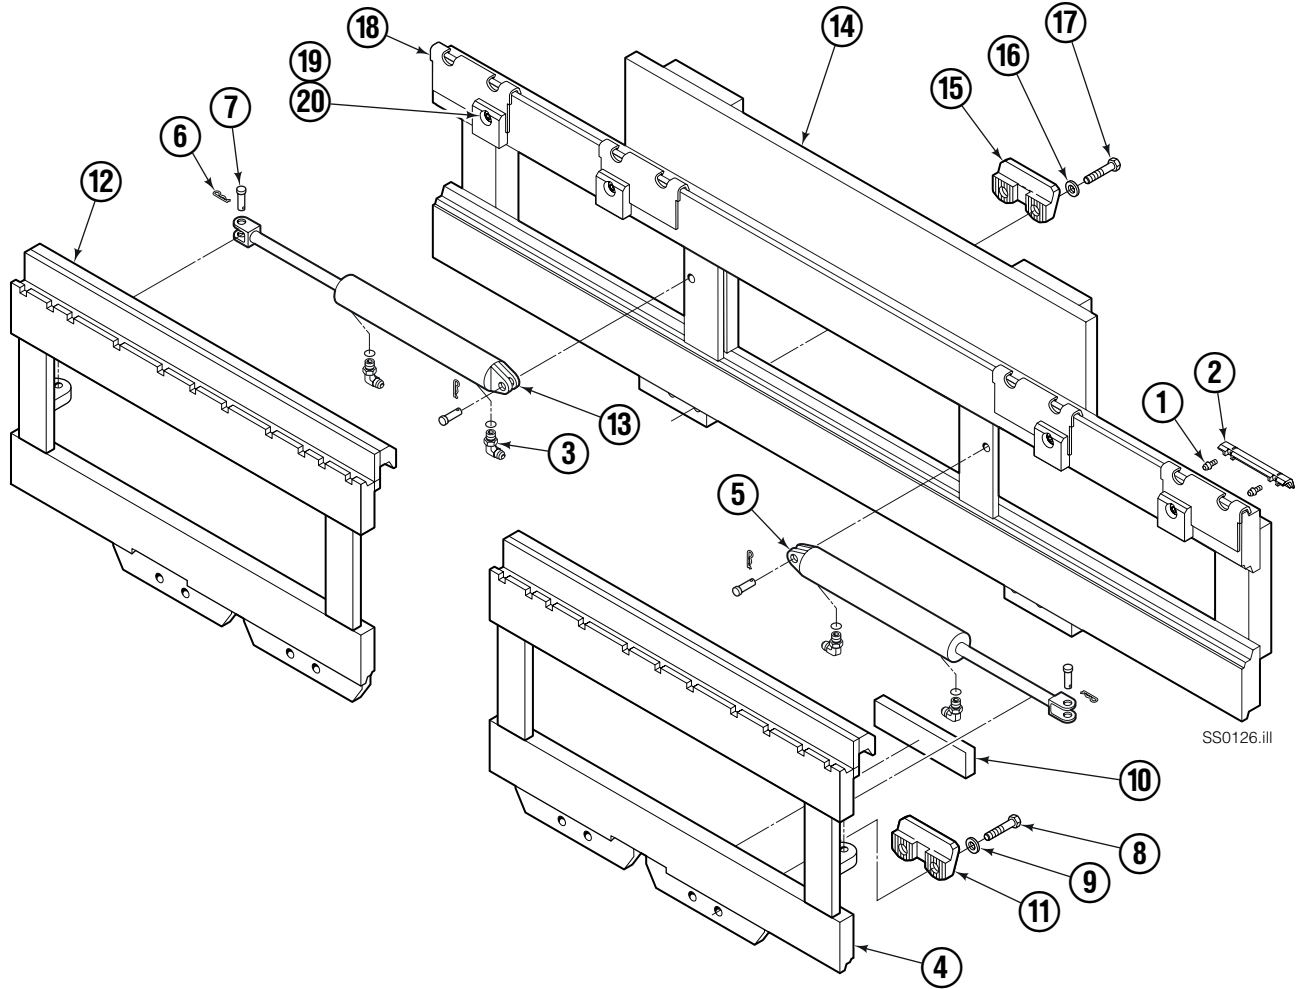

Parts Manual

Model Double Wide Sideshifter

Serial Number 65D-SSD-173

cascade[®]
corporation

For Technical Assistance call: 800-227-2233, Fax: 888-329-8207

To Order Parts call: 888-227-2233, Fax: 888-329-0234

OR

Write: Cascade Corporation, P.O. Box 20187, Portland, OR 97220

Internet: www.cascorp.com

Sideshifter Group

SS0126.III

65D							
REF	QTY	PART NO.	DESCRIPTION	REF	QTY	PART NO.	DESCRIPTION
		358809	Sideshifter Group	11	4	679360	Lower Hook ▲
1	8	7403	Grease Fitting	12	1	358749	R.H. Faceplate ■
2	4	671165	Bearing Segment	13	1	335480	R.H. Cylinder Assembly ●
3	4	601676	Fitting, 6-6	14	1	358805	False Carriage ★
4	1	358748	L.H. Faceplate ■	15	2	675969	Lower Hook ◆ ★
5	1	580029	L.H. Cylinder Assembly ●	16	4	667225	Washer ◆ ★
6	4	672726	Cotter Pin	17	4	667369	Capscrew ◆ ★
7	4	206926	Clevis Pin	18	4	358814	Plate
8	8	779010	Capscrew, M16x35 ▲	19	4	399079	Bearing
9	8	667225	Washer ▲	20	4	4880	Capscrew, .50 NCx1.00
10	4	682814	Lower Bearing				

- If the faceplate needs replacing, your best value is to order the complete sideshifter assembly.
- See Cylinder page for parts breakdown.
- ▲ Lower Hook Group 683178.

- ◆ Lower Hook Group 678935.
 - ★ Not included in Sideshifter Group.
- Reference: S-28049.

Sideshift Cylinder

FP0079.ill

REF	QTY	PART NO.	DESCRIPTION
		580029	Cylinder Assembly
1	1	553857	Nut
2	1	662452	Seal ■
3	1	553501	Piston
4	1	636851	Wiper ■
5	1	638247	Nylon Ring ■
6	1	675550	Washer (Orifice .085 in.)
7	1	557697	Shell
8	1	335482	Rod
9	1	2785	O-Ring ■
10	1	615128	Back-up Ring ■
11	1	553500	Retainer
12	1	553856	Retaining Ring
13	1	7202	Snap Ring
14	1	641835	Seal ■
15	1	—	Spacer
		553861	Service Kit