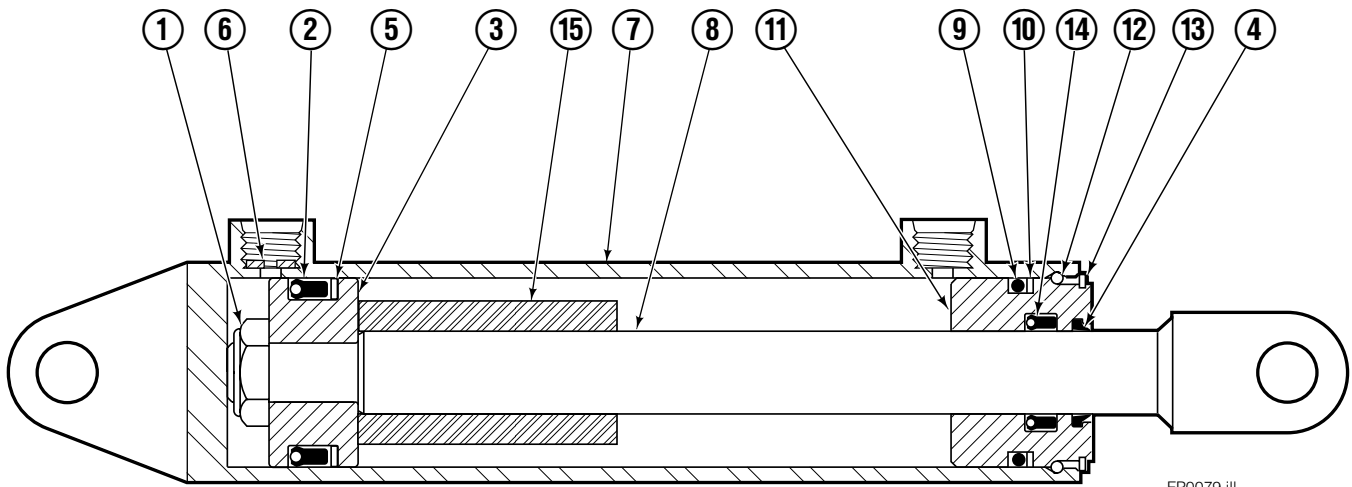

OR

Write: Cascade Corporation, P.O. Box 20187, Portland, OR 97220

Internet: www.cascorp.com

Sideshifter Group

SS0126.III

65D							
REF	QTY	PART NO.	DESCRIPTION	REF	QTY	PART NO.	DESCRIPTION
		358809	Sideshifter Group	11	4	679360	Lower Hook ▲
1	8	7403	Grease Fitting	12	1	358749	R.H. Faceplate ■
2	4	671165	Bearing Segment	13	1	335480	R.H. Cylinder Assembly ●
3	4	601676	Fitting, 6-6	14	1	358805	False Carriage ★
4	1	358748	L.H. Faceplate ■	15	2	675969	Lower Hook ◆ ★
5	1	580029	L.H. Cylinder Assembly ●	16	4	667225	Washer ◆ ★
6	4	672726	Cotter Pin	17	4	667369	Capscrew ◆ ★
7	4	206926	Clevis Pin	18	4	358814	Plate
8	8	779010	Capscrew, M16x35 ▲	19	4	399079	Bearing
9	8	667225	Washer ▲	20	4	4880	Capscrew, .50 NCx1.00
10	4	682814	Lower Bearing				

- If the faceplate needs replacing, your best value is to order the complete sideshifter assembly.
- See Cylinder page for parts breakdown.
- ▲ Lower Hook Group 683178.

- ◆ Lower Hook Group 678935.
 - ★ Not included in Sideshifter Group.
- Reference: S-28049.

Sideshift Cylinder

FP0079.ill

REF	QTY	PART NO.	DESCRIPTION
		580029	Cylinder Assembly
1	1	553857	Nut
2	1	662452	Seal ■
3	1	553501	Piston
4	1	636851	Wiper ■
5	1	638247	Nylon Ring ■
6	1	675550	Washer (Orifice .085 in.)
7	1	557697	Shell
8	1	335482	Rod
9	1	2785	O-Ring ■
10	1	615128	Back-up Ring ■
11	1	553500	Retainer
12	1	553856	Retaining Ring
13	1	7202	Snap Ring
14	1	641835	Seal ■
15	1	—	Spacer
		553861	Service Kit