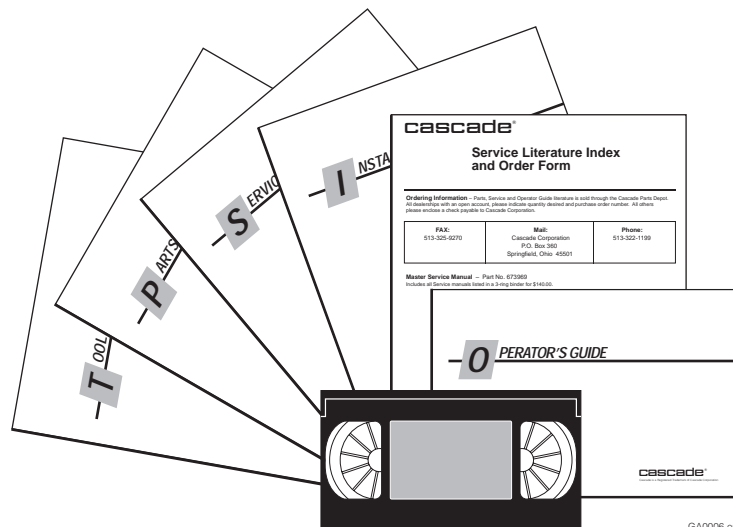

Publications

PART NO.	DESCRIPTION
672946	Service Manual
672714	Operators Guide
672327	Installation Instructions
679929	Tool Catalog
673964	Literature Index Order Form