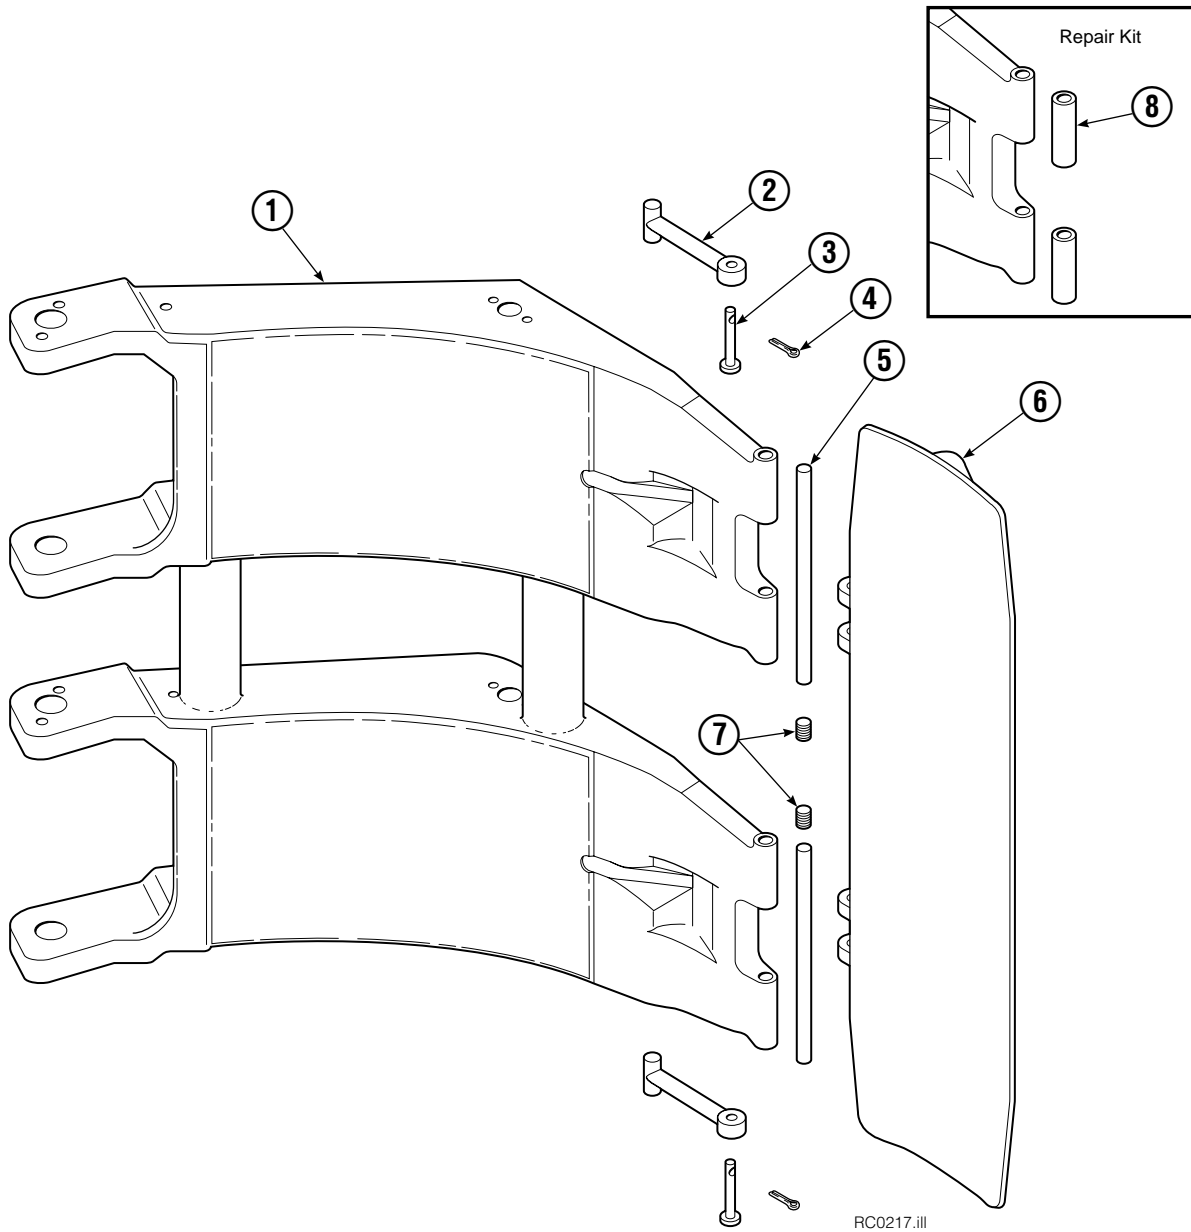

Short Arm

60F			
REF	QTY	PART NO.	DESCRIPTION
		675924	Contact Pad Group ■
1	1	675977	Short Arm
2	2	674700	Link
3	2	674265	Clevis Pin
4	2	6525	Cotter Pin
5	2	674701	Pin
6	1	675992	Contact Pad
7	2	604510	Plug
8	1	674928	Arm Tip Repair Kit

■ Includes items 2 thru 7.

Reference: SK-5042.