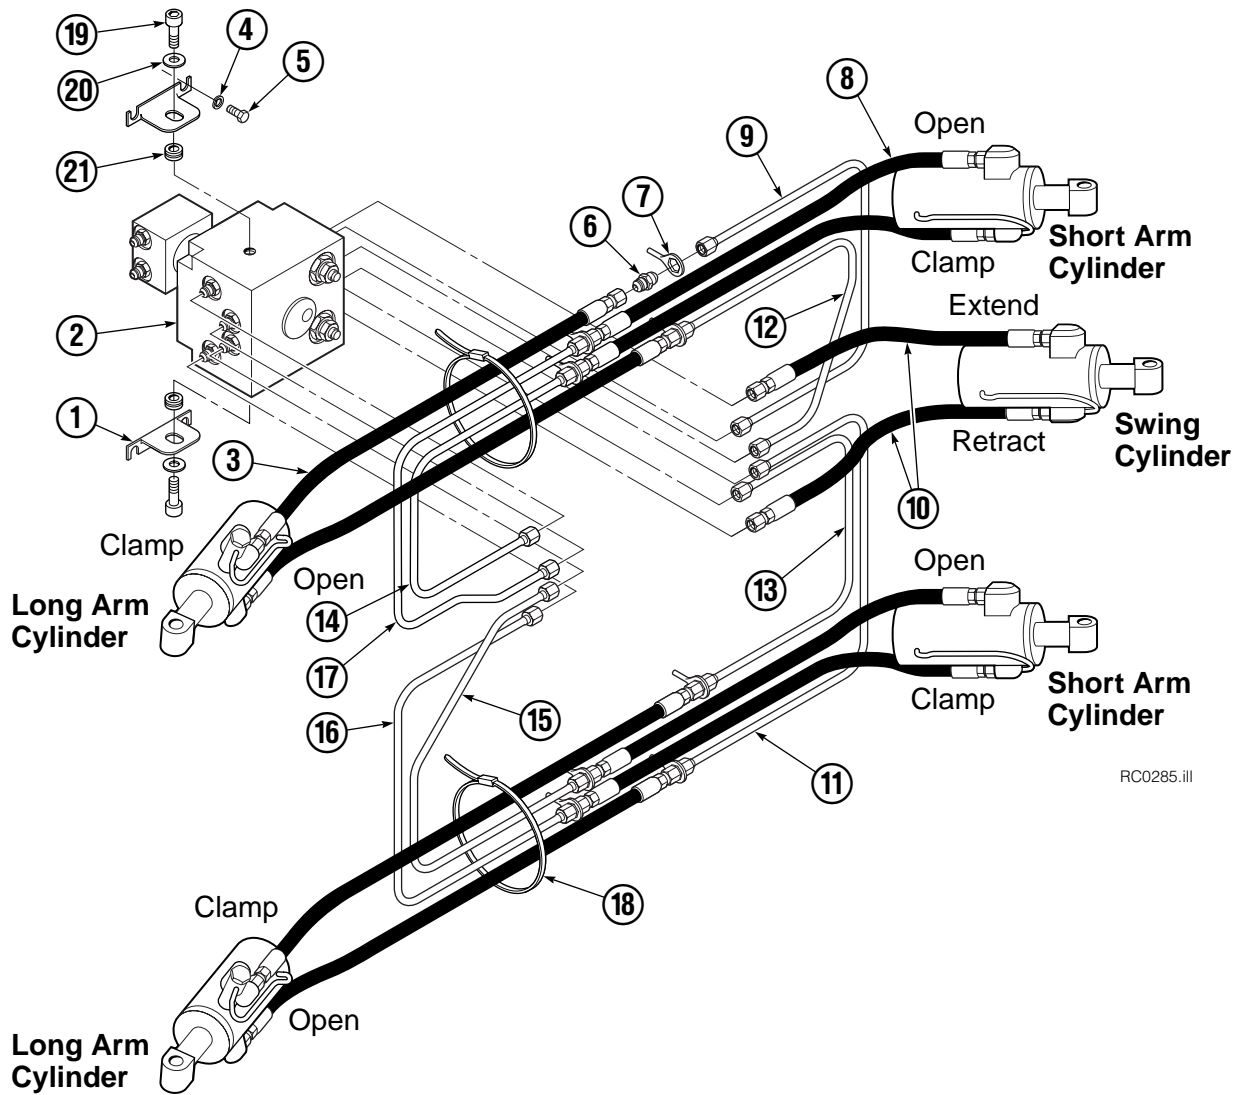

Check Valve

REF	QTY	PART NO.	DESCRIPTION
		670549	Check Valve Assembly
1	2	609453	Fitting, 10
2	2	670552	Spring
3	2	670551	Guide
4	2	7020	Ball
5	2	602580	Fitting, 8
6	2	673989	Spring
7	1	670550	Body
8	1	670553	Spool

Common Components Group – Swing Frame

RC0219.III

60F

REF	QTY	PART NO.	DESCRIPTION
		680636	Components Group
1	2	676043	Roller
2	1	676090	Pin
3	11	673385	Drive Pin
4	11	674828	Retainer
5	4	676088	Pin
6	30	4466	Capscrew, 3/8 NC x .50 GR8
7	2	643518	Capscrew, 5/16 NC x 2.25 GR8
8	2	674835	Pin
9	4	674829	Retainer
10	4	676091	Pin
11	16	674257	Shim
12	2	674837	Shim
13	4	680640	Pin
14	1	676000	Swing Casting
15	2	674836	Pin
16	2	6287	Lockwasher, 4/16 ID
17	4	674256	Drive Pin
18	20	660200	Shim
19	2	681668	Spacer
20	4	681670	Spacer

Swing Frame Hosing Group

RC0285.iii

REF	QTY	PART NO.	DESCRIPTION
		202121	Hosing Group
1	2	206606	Angle
● 2	1	208797	Revolving Connection
3	4	675955	Hose
4	4	6288	Lockwasher, 3/8"
5	4	3600	Capscrew, 3/8 NC x .62
6	8	2347	Fitting, 6-6
7	8	674743	Eye Bolt
8	4	676085	Hose
9	1	676059	Tube
10	2	676084	Hose
11	1	676061	Tube
12	1	676058	Tube
13	1	676060	Tube
14	1	676054	Tube
15	1	676056	Tube
16	1	676057	Tube
17	1	676055	Tube
18	2	649086	Cable Tie
19	2	665992	Shoulder Bolt
20	2	209021	Washer
21	2	208765	Grommet

● See Revolving Connection page for replacement parts breakdown

Swing Frame Revolving Connection

60F			
REF	QTY	PART NO.	DESCRIPTION
		208797	Revolving Connection
1	1	207443	Body
2	1	680449	Shaft
3	1	680450	End Block
4	1	674777	Service Kit
5	14	604511	Fitting, 6-6
6	2	674732	Counterbalance Valve
7	3	768800	Capscrew, M8 x 1.25 x 45-8.8
8	5	663694	Fitting, 3
9	1	7341	Snap Ring
10	1	3138	Snap Ring
11	1	667516	Servive Kit