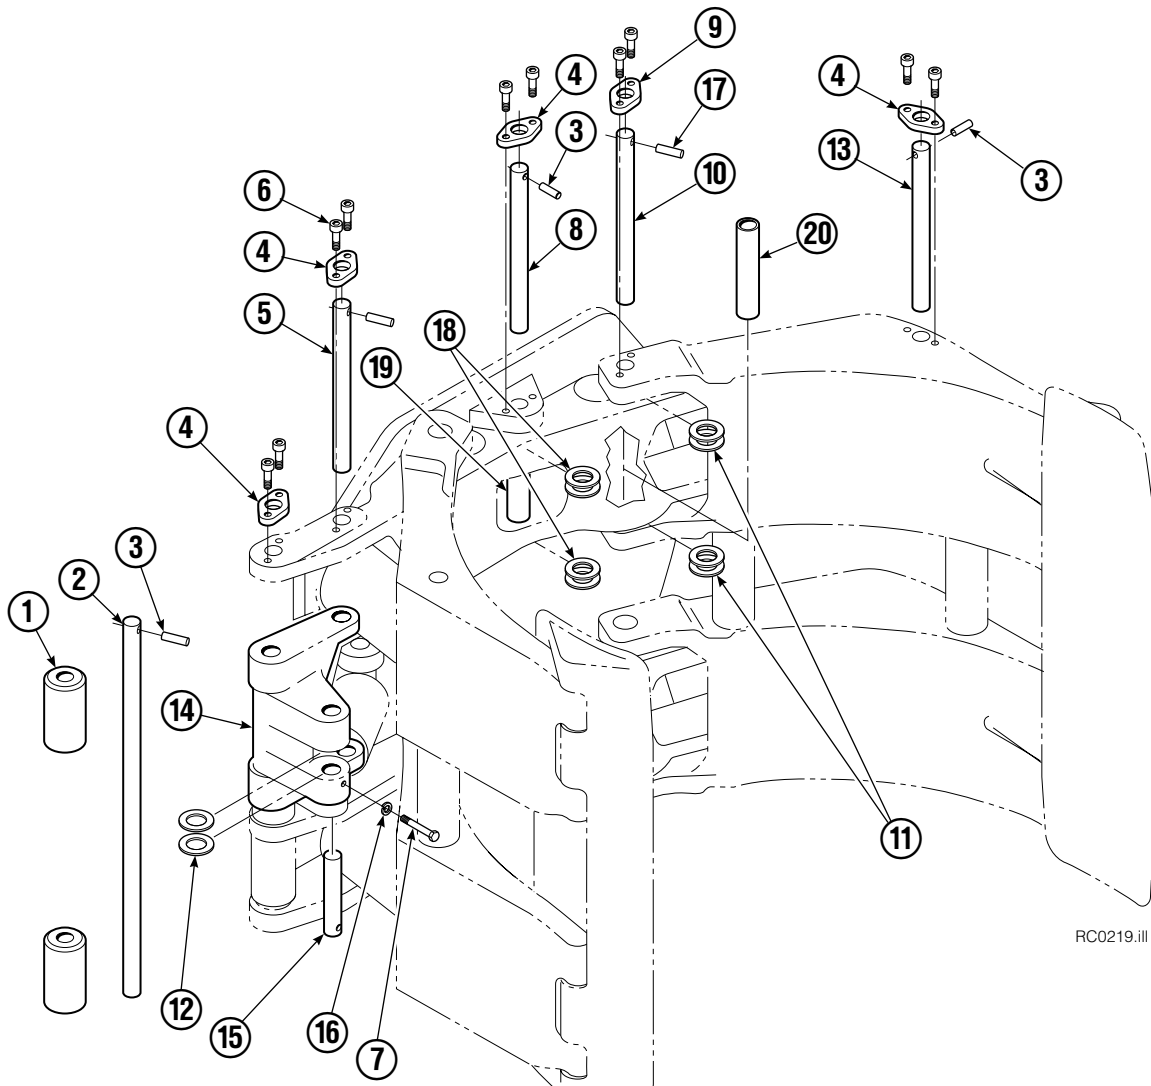

Common Components Group – Swing Frame

RC0219.III

60F

REF	QTY	PART NO.	DESCRIPTION
		680636	Components Group
1	2	676043	Roller
2	1	676090	Pin
3	11	673385	Drive Pin
4	11	674828	Retainer
5	4	676088	Pin
6	30	4466	Capscrew, 3/8 NC x .50 GR8
7	2	643518	Capscrew, 5/16 NC x 2.25 GR8
8	2	674835	Pin
9	4	674829	Retainer
10	4	676091	Pin
11	16	674257	Shim
12	2	674837	Shim
13	4	680640	Pin
14	1	676000	Swing Casting
15	2	674836	Pin
16	2	6287	Lockwasher, 4/16 ID
17	4	674256	Drive Pin
18	20	660200	Shim
19	2	681668	Spacer
20	4	681670	Spacer