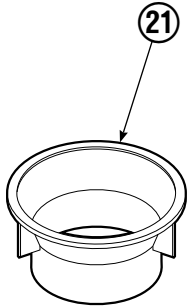

Common Components Group – Swing Frame

RC0219.III

60F

REF	QTY	PART NO.	DESCRIPTION
		680636	Components Group
1	2	676043	Roller
2	1	676090	Pin
3	11	673385	Drive Pin
4	11	674828	Retainer
5	4	676088	Pin
6	30	4466	Capscrew, 3/8 NC x .50 GR8
7	2	643518	Capscrew, 5/16 NC x 2.25 GR8
8	2	674835	Pin
9	4	674829	Retainer
10	4	676091	Pin
11	16	674257	Shim
12	2	674837	Shim
13	4	680640	Pin
14	1	676000	Swing Casting
15	2	674836	Pin
16	2	6287	Lockwasher, 4/16 ID
17	4	674256	Drive Pin
18	20	660200	Shim
19	2	681668	Spacer
20	4	681670	Spacer

Swing Frame Hosing Group

RC0285.iii

REF	QTY	PART NO.	DESCRIPTION
		202121	Hosing Group
1	2	206606	Angle
● 2	1	208797	Revolving Connection
3	4	675955	Hose
4	4	6288	Lockwasher, 3/8"
5	4	3600	Capscrew, 3/8 NC x .62
6	8	2347	Fitting, 6-6
7	8	674743	Eye Bolt
8	4	676085	Hose
9	1	676059	Tube
10	2	676084	Hose
11	1	676061	Tube
12	1	676058	Tube
13	1	676060	Tube
14	1	676054	Tube
15	1	676056	Tube
16	1	676057	Tube
17	1	676055	Tube
18	2	649086	Cable Tie
19	2	665992	Shoulder Bolt
20	2	209021	Washer
21	2	208765	Grommet

● See Revolving Connection page for replacement parts breakdown

Swing Frame Revolving Connection

60F			
REF	QTY	PART NO.	DESCRIPTION
		208797	Revolving Connection
1	1	207443	Body
2	1	680449	Shaft
3	1	680450	End Block
4	1	674777	Service Kit
5	14	604511	Fitting, 6-6
6	2	674732	Counterbalance Valve
7	3	768800	Capscrew, M8 x 1.25 x 45-8.8
8	5	663694	Fitting, 3
9	1	7341	Snap Ring
10	1	3138	Snap Ring
11	1	667516	Servive Kit

Long Arm Cylinder

REF	QTY	PART NO.	DESCRIPTION
		557381	Cylinder Assembly
1	1	674843	Bearing
2	1	667990	Nut
3	1	660769	Bearing ♦
4	1	557446	Seal ♦
5	2	638295	Back-Up Ring ♦
6	2	604511	Fitting, 6-6
7	1	556852	Fitting, 4
8	1	557212	Check Valve
9	1	2801	O-Ring ♦
10	1	615144	Back-Up Ring ♦
11	1	554598	Seal ♦
12	1	628047	Wiper ♦
13	1	557400	Rod
14	1	555724	Retainer
15	1	557389	Piston
16	1	2722	O-Ring ♦
17	1	556828	Shell
18	1	667516	Check Valve Service Kit
19	1	—	Spacer
20	2	674843	Bearing
21	1	672910	Seal Loader
		555725	Service Kit