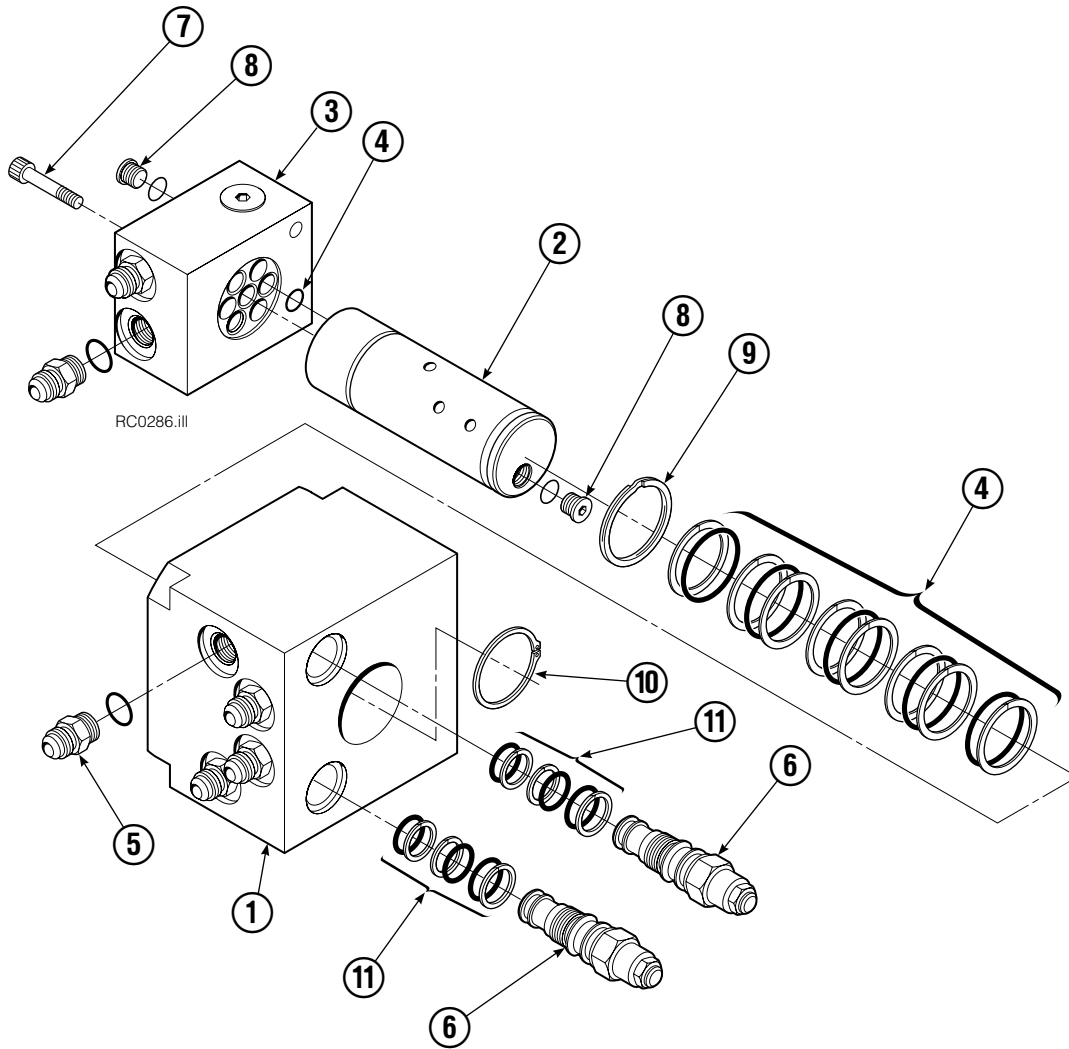

Swing Frame Hosing Group

RC0285.iii

REF	QTY	PART NO.	DESCRIPTION
		202121	Hosing Group
1	2	206606	Angle
● 2	1	208797	Revolving Connection
3	4	675955	Hose
4	4	6288	Lockwasher, 3/8"
5	4	3600	Capscrew, 3/8 NC x .62
6	8	2347	Fitting, 6-6
7	8	674743	Eye Bolt
8	4	676085	Hose
9	1	676059	Tube
10	2	676084	Hose
11	1	676061	Tube
12	1	676058	Tube
13	1	676060	Tube
14	1	676054	Tube
15	1	676056	Tube
16	1	676057	Tube
17	1	676055	Tube
18	2	649086	Cable Tie
19	2	665992	Shoulder Bolt
20	2	209021	Washer
21	2	208765	Grommet

● See Revolving Connection page for replacement parts breakdown

Swing Frame Revolving Connection

60F			
REF	QTY	PART NO.	DESCRIPTION
		208797	Revolving Connection
1	1	207443	Body
2	1	680449	Shaft
3	1	680450	End Block
4	1	674777	Service Kit
5	14	604511	Fitting, 6-6
6	2	674732	Counterbalance Valve
7	3	768800	Capscrew, M8 x 1.25 x 45-8.8
8	5	663694	Fitting, 3
9	1	7341	Snap Ring
10	1	3138	Snap Ring
11	1	667516	Servive Kit

Long Arm Cylinder

REF	QTY	PART NO.	DESCRIPTION
		557381	Cylinder Assembly
1	1	674843	Bearing
2	1	667990	Nut
3	1	660769	Bearing ♦
4	1	557446	Seal ♦
5	2	638295	Back-Up Ring ♦
6	2	604511	Fitting, 6-6
7	1	556852	Fitting, 4
8	1	557212	Check Valve
9	1	2801	O-Ring ♦
10	1	615144	Back-Up Ring ♦
11	1	554598	Seal ♦
12	1	628047	Wiper ♦
13	1	557400	Rod
14	1	555724	Retainer
15	1	557389	Piston
16	1	2722	O-Ring ♦
17	1	556828	Shell
18	1	667516	Check Valve Service Kit
19	1	—	Spacer
20	2	674843	Bearing
21	1	672910	Seal Loader
		555725	Service Kit

♦ Included in Service Kit 555225.

Reference: S-5320.

Swing Cylinder

REF	QTY	PART NO.	DESCRIPTION
		580100	Cylinder Assembly
1	3	674840	Bearing
2	1	561997	Nut
3	2	638293	◆ Back-Up Ring
4	1	557445	◆ Seal
5	2	604511	Fitting, 6-6
6	1	2797	◆ O-Ring
7	1	615140	◆ Back-Up Ring
8	1	554598	◆ Seal
9	1	564930	◆ Wiper
10	1	558069	Rod
11	1	555207	Retainer
12	1	2722	◆ O-Ring
13	1	558068	Piston
14	1	556429	Shell
15	1	669235	◆ Seal Loader
		555208	Service Kit