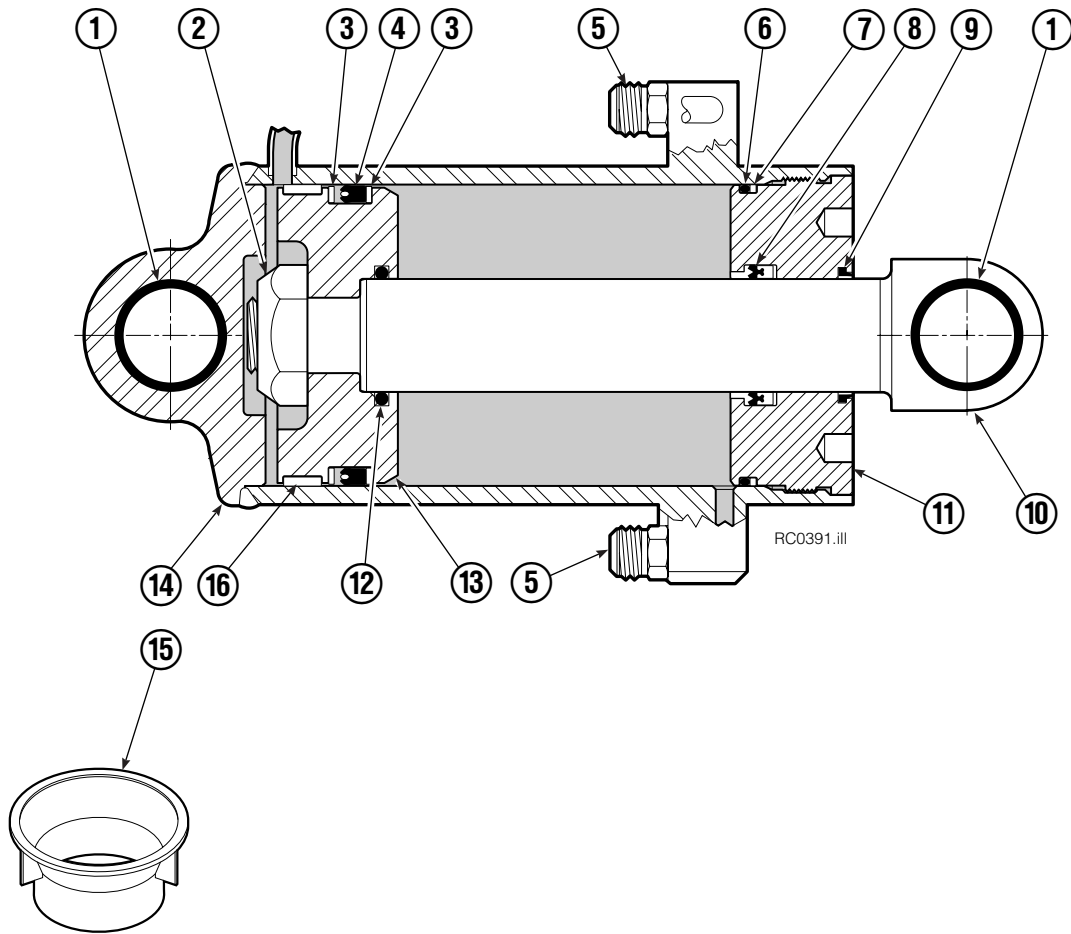

● See Revolving Connection page for replacement parts breakdown

Swing Frame Revolving Connection

60F			
REF	QTY	PART NO.	DESCRIPTION
		208797	Revolving Connection
1	1	207443	Body
2	1	680449	Shaft
3	1	680450	End Block
4	1	674777	Service Kit
5	14	604511	Fitting, 6-6
6	2	674732	Counterbalance Valve
7	3	768800	Capscrew, M8 x 1.25 x 45-8.8
8	5	663694	Fitting, 3
9	1	7341	Snap Ring
10	1	3138	Snap Ring
11	1	667516	Servive Kit

Long Arm Cylinder

REF	QTY	PART NO.	DESCRIPTION
		557381	Cylinder Assembly
1	1	674843	Bearing
2	1	667990	Nut
3	1	660769	Bearing ♦
4	1	557446	Seal ♦
5	2	638295	Back-Up Ring ♦
6	2	604511	Fitting, 6-6
7	1	556852	Fitting, 4
8	1	557212	Check Valve
9	1	2801	O-Ring ♦
10	1	615144	Back-Up Ring ♦
11	1	554598	Seal ♦
12	1	628047	Wiper ♦
13	1	557400	Rod
14	1	555724	Retainer
15	1	557389	Piston
16	1	2722	O-Ring ♦
17	1	556828	Shell
18	1	667516	Check Valve Service Kit
19	1	—	Spacer
20	2	674843	Bearing
21	1	672910	Seal Loader
		555725	Service Kit

♦ Included in Service Kit 555225.

Reference: S-5320.

Swing Cylinder

REF	QTY	PART NO.	DESCRIPTION
		580100	Cylinder Assembly
1	3	674840	Bearing
2	1	561997	Nut
3	2	638293	◆ Back-Up Ring
4	1	557445	◆ Seal
5	2	604511	Fitting, 6-6
6	1	2797	◆ O-Ring
7	1	615140	◆ Back-Up Ring
8	1	554598	◆ Seal
9	1	564930	◆ Wiper
10	1	558069	Rod
11	1	555207	Retainer
12	1	2722	◆ O-Ring
13	1	558068	Piston
14	1	556429	Shell
15	1	669235	◆ Seal Loader
		555208	Service Kit