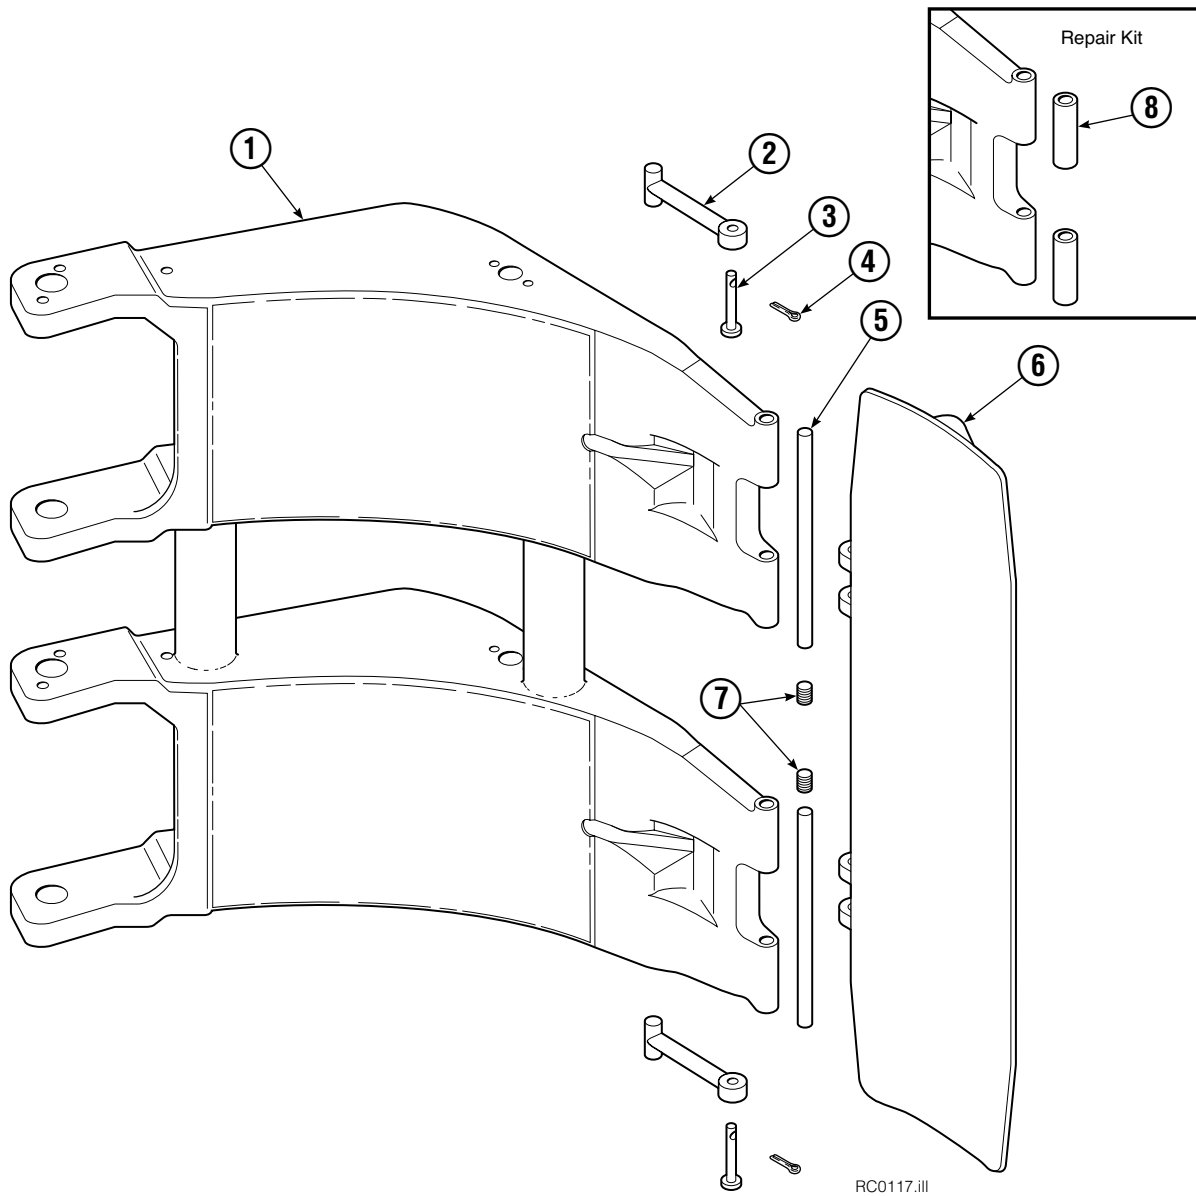

◆ Included in Service Kit 555208.

Short Arm

60F			
REF	QTY	PART NO.	DESCRIPTION
		675924	Contact Pad Group ■
1	1	675977	Short Arm
2	2	674700	Link
3	2	674265	Clevis Pin
4	2	6525	Cotter Pin
5	2	674701	Pin
6	1	675992	Contact Pad
7	2	604510	Plug
8	1	674928	Arm Tip Repair Kit

■ Includes items 2 thru 7.

Reference: SK-5042.

Long Arm

RC0117.iii

60F			
REF	QTY	PART NO.	DESCRIPTION
		207403	Contact Pad Group ■
1	1	680472	Long Arm
2	2	674700	Link
3	2	674265	Clevis Pin
4	2	6525	Cotter Pin
5	2	674701	Pin
6	1	206622	Contact Pad
7	2	604510	Plug
8	1	674928	Arm Tip Repair Kit