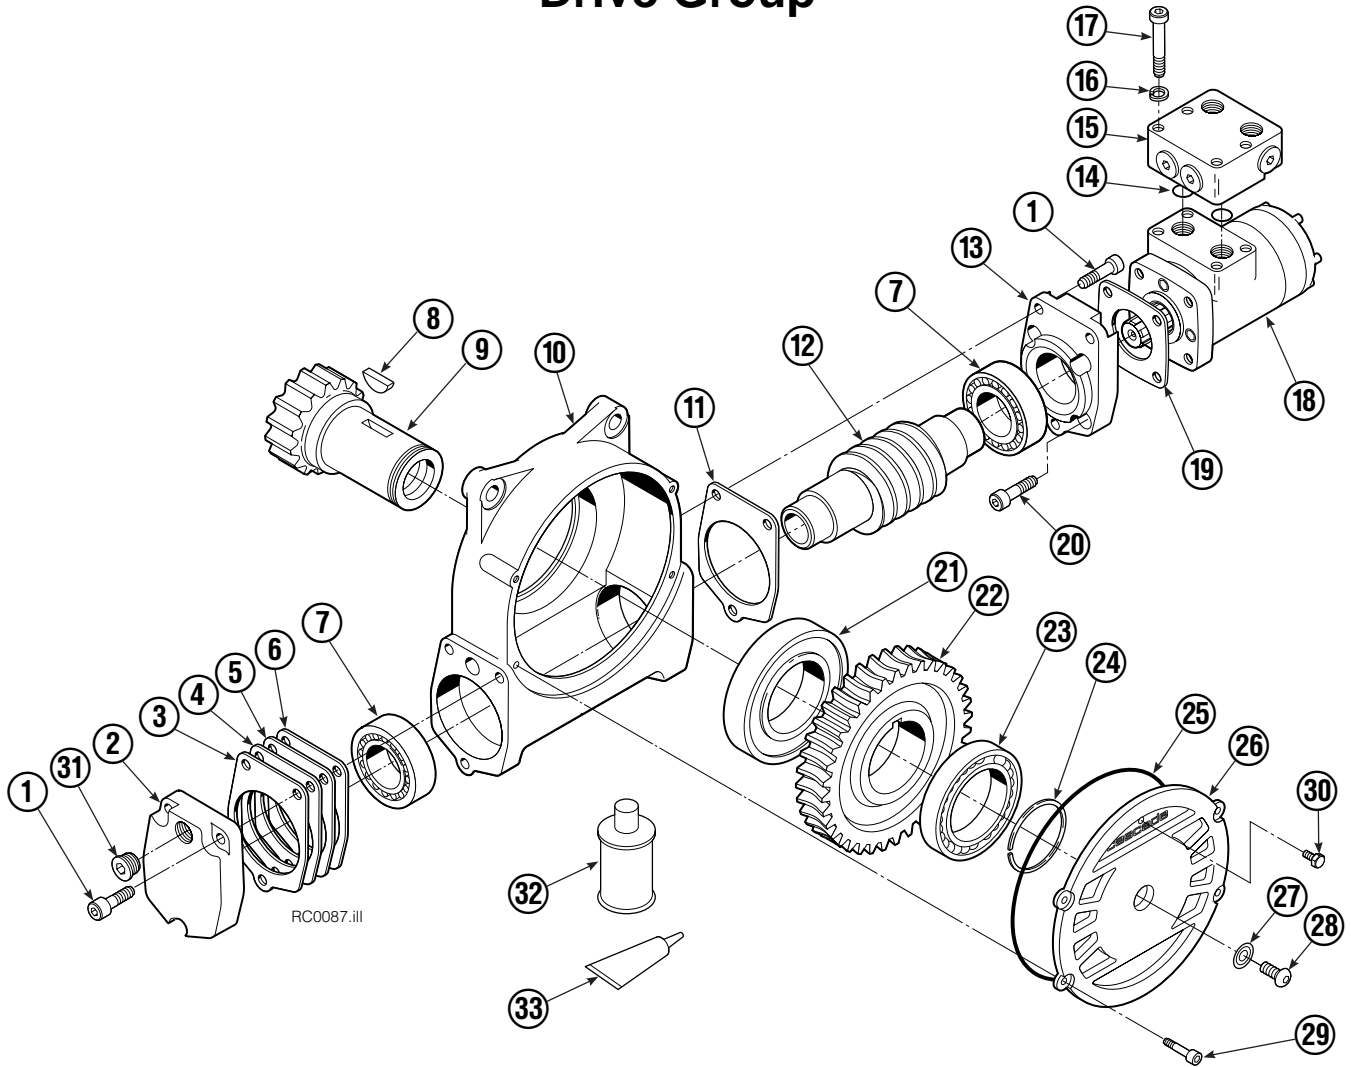

Drive Group

REF	QTY	PART NO.	DESCRIPTION	REF	QTY	PART NO.	DESCRIPTION
		675628	Drive Group with Motor	19	1	670575	Gasket
	■	675631	Drive Group without Motor	20	4	4468	Capscrew, 3/8 NC x .75 GR8
1	6	607061	Capscrew	21	1	670580	Bearing
2	1	676855	Cover	22	1	675609	Worm Gear
3	●	674513	Shim – .005 in. (blue)	23	1	670581	Bearing
4	●	670574	Shim – .010 in. (brown)	24	1	7214	Snap Ring
5	●	671757	Shim – .015 in. (pink)	25	1	643423	Gasket
6	●	671758	Shim – .020 in. (yellow)	26	1	670567	Cover
7	1	670579	Bearing	27	1	603680	Seal
8	1	670582	Key	28	1	783608	Capscrew, M12 x 16
9	1	670506	Pinion	29	4	671535	Capscrew
10	1	670565	Housing	30	1	644010	Relief Fitting
11	1	686465	Gasket	31	1	604510	Fitting, 6
12	1	675608	Worm	32	1	656300	Gear Box Lube – 48 oz.
13	1	670570	Adapter	33	1	668184	Sealant
14	2	2705	O-Ring			670578	Shim Service Kit (items 3-6, 11, 33)
15	1	670549	Check Valve			675637	Shim Service Kit (items 21, 33)
16	4	6444	Lockwasher, 5/16			675638	Shim Service Kit (items 3-7)
17	4	607059	Capscrew, 5/16 NC			206394	Motor Kit (items 11,14,18,19,20,33)
18	1	206392	Drive Motor ▲				

- Includes all items except 15, 17 and 18.
- Quantity as required.
- ▲ See Drive Motor page for parts breakdown.

Reference: Common Parts Group 675627, SK-5032.