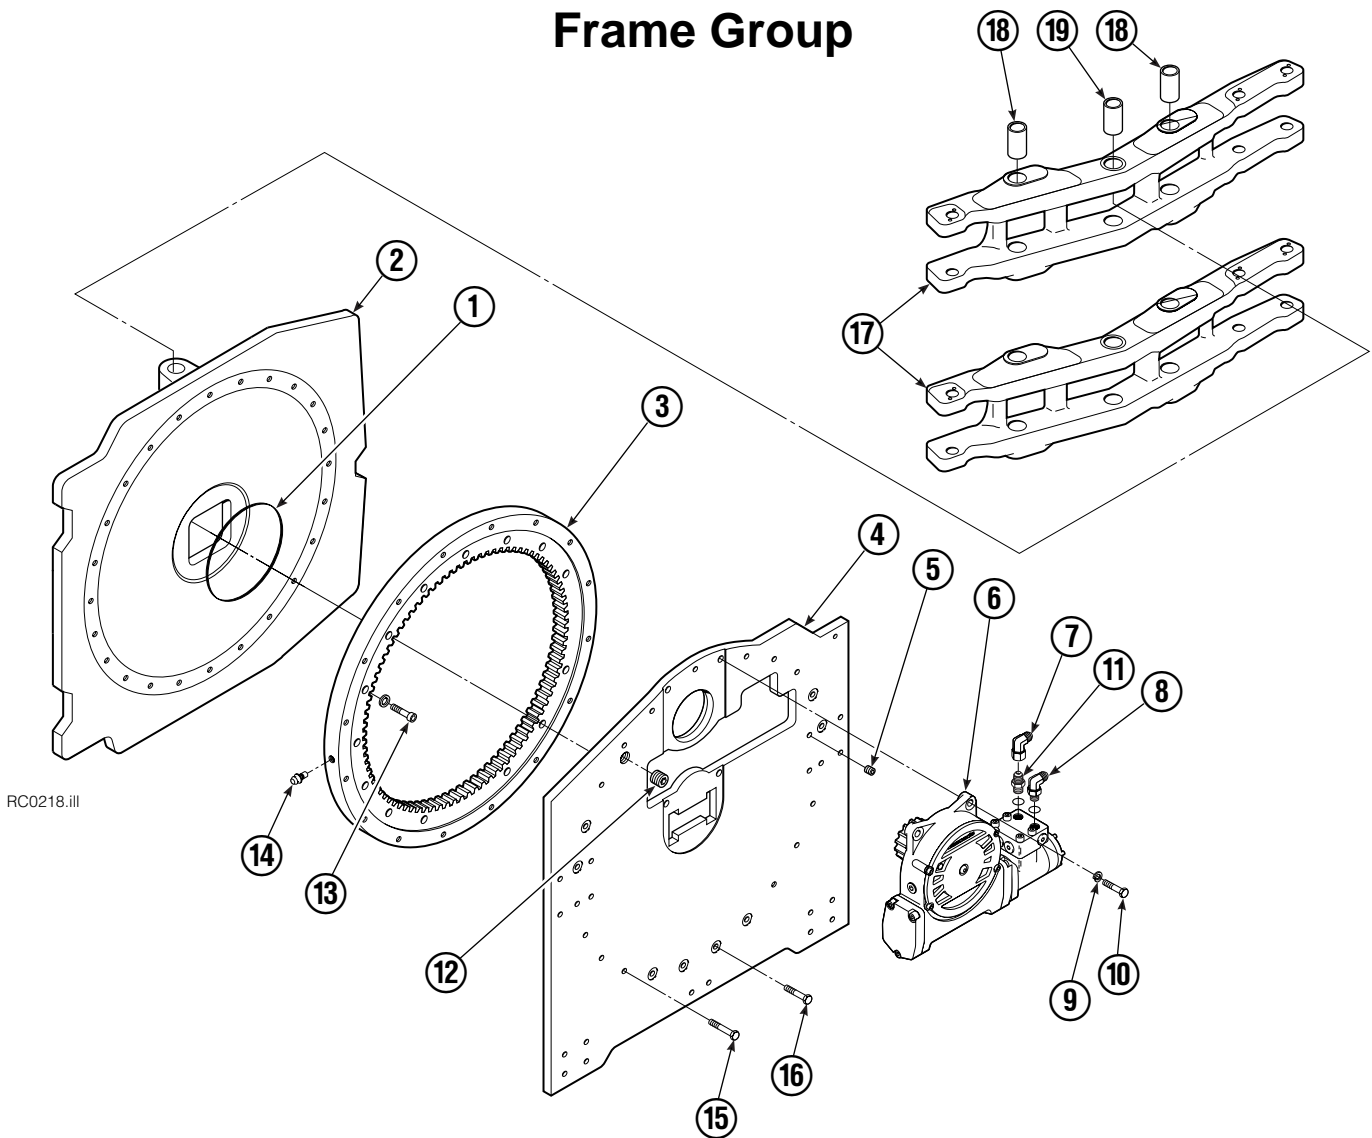

Frame Group

RC0218.iii

60F			
REF	QTY	PART NO.	DESCRIPTION
		675913	Frame Group
1	1	670931	Seal
2	1	676002	Faceplate
3	1	672828	Bearing Assembly
4	1	676006	Baseplate
5	2	5006	Setscrew, .5 NC
6	1	675628	Drive Group ●
7	1	605761	Fitting, 8-8
8	1	601250	Fitting, 8-8
9	4	6290	Lockwasher, 1/2 ID
10	4	661742	Capscrew, .5 NC x 1.25 GR5
11	1	601377	Fitting, 8-8
12	1	6605	Plug
13	16	4506	Capscrew
14	1	7401	Grease Fitting
15	11	643539	Capscrew, .5 NC x 1.75 GR8
16	5	643538	Capscrew, .5 NC x 1.50 GR8
17	2	676333	Swing Frame ▼
18	8	676163	Bushing ▼
19	4	674843	Bushing ▼

● See Drive Group page for parts breakdown.

▼ Included in Swing Frame Group 675917.