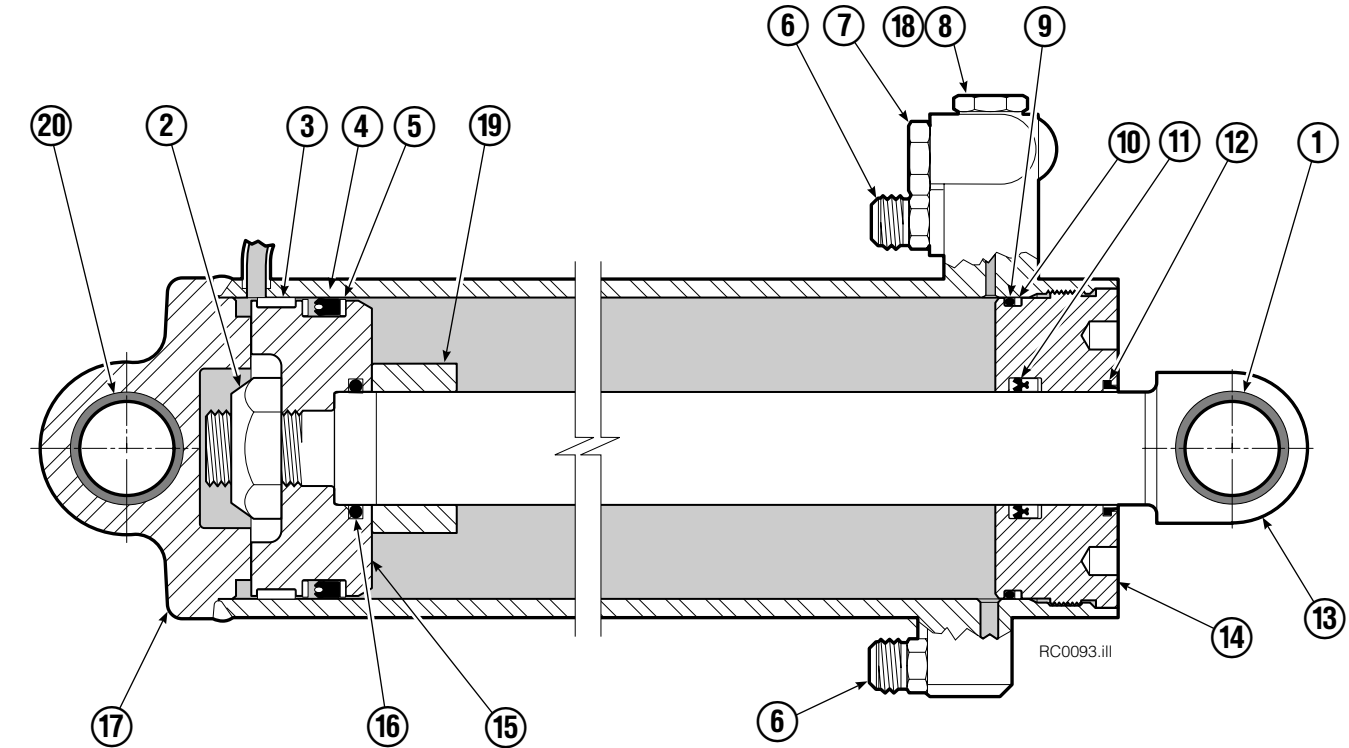

Long Arm Cylinder

REF	QTY	PART NO.	DESCRIPTION
		557381	Cylinder Assembly
1	1	674843	Bearing
2	1	667990	Nut
3	1	660769	Bearing ♦
4	1	557446	Seal ♦
5	2	638295	Back-Up Ring ♦
6	2	604511	Fitting, 6-6
7	1	556852	Fitting, 4
8	1	557212	Check Valve
9	1	2801	O-Ring ♦
10	1	615144	Back-Up Ring ♦
11	1	554598	Seal ♦
12	1	628047	Wiper ♦
13	1	557400	Rod
14	1	555724	Retainer
15	1	557389	Piston
16	1	2722	O-Ring ♦
17	1	556828	Shell
18	1	667516	Check Valve Service Kit
19	1	—	Spacer
20	2	674843	Bearing
21	1	672910	Seal Loader
		555725	Service Kit

♦ Included in Service Kit 555225.

Reference: S-5320.