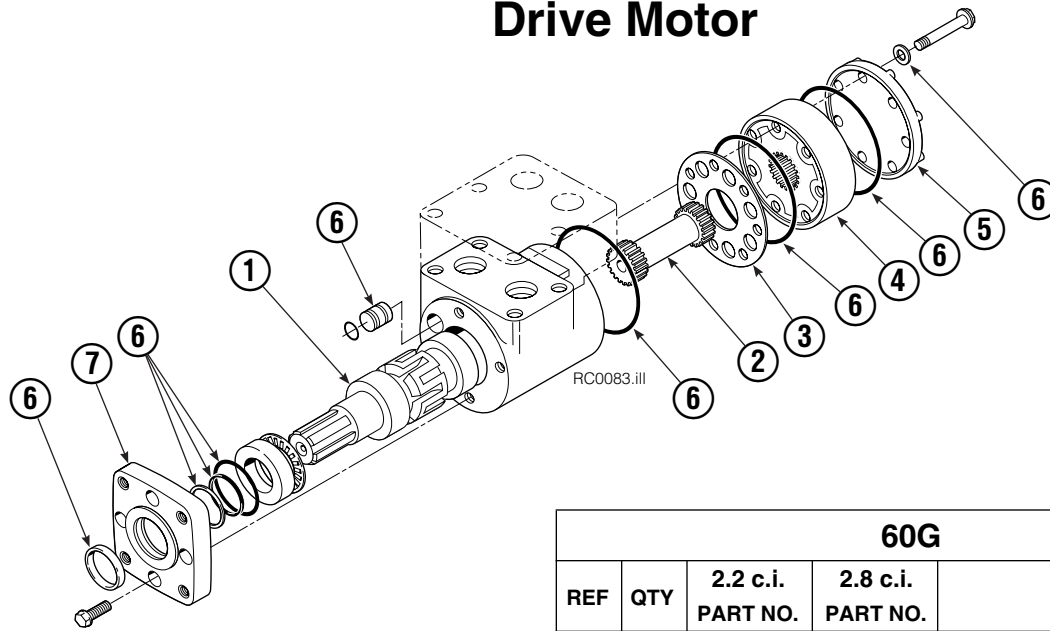

● Quantity as required.

▲ See Drive Motor page for parts breakdown.

Drive Motor

60G				
REF	QTY	2.2 c.i. PART NO.	2.8 c.i. PART NO.	DESCRIPTION
		210139	206392	Drive Motor
1	1	675478	675478	Shaft
2	1	675477	675477	Drive Link
3	1	211528	675479	Spacer Plate
4	1	210137	675480	Geroler/Gerotor Set
5	1	211527	675482	End Cap
6	1	206405	206405	Service Kit ●
7	1	685090	685090	Flange