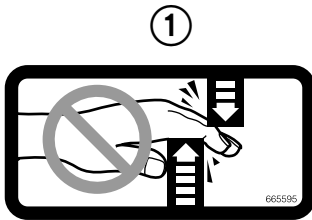

Internet: www.cascorp.com

Decals

60G			
REF	QTY	PART NO.	DESCRIPTION
1	4	665595	No Hand Hold Decal
2	2	660269	Short Arm Rotation Position Decal
3	6	656038	Caution Decal
4	4	679150	No Step Decal
5	4	665677	Trapped Pressure Decal
6	1	679059	Quick-Change Hook Decal
7	1	671167	Oil Fill Tag (not shown)
		212926	Decal Kit, (items 1-7)