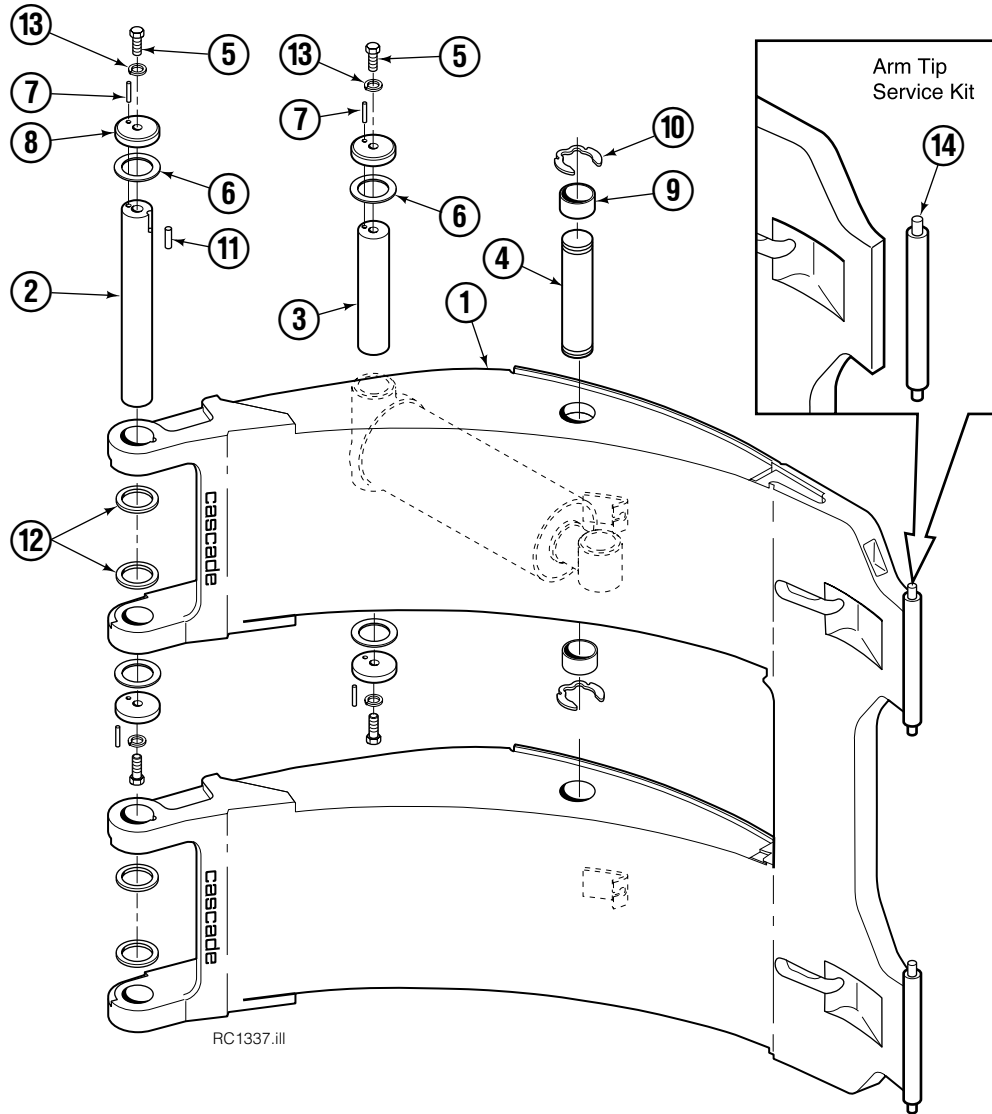

Reference: S-4192, S-4193.

Revolving Connection

60G			
REF	QTY	PART NO.	DESCRIPTION
		6023703	Revolving Connection Group
		6023446	Revolving Connection ●
1	1	6023548	Valve Body
2	3	214649	◆ Seal
3	1	6023523	Shaft
4	1	7341	◆ Retaining Ring
5	1	6023542	End Block
6	2	684587	◆ O-Ring
7	2	766123	Capscrew, M8 x 50
8	8	604511	Fitting, 6-6
9	2	601377	Fitting, 8-8
10	1	3138	◆ Retaining Ring
11	1	211909	End Block Retainer
12	1	215480	Capscrew, M10 x 25
13	1	206322	Washer, M10
14	1	212725	Spacer
15	2	227962	Eye Pin
16	2	768697	Capscrew, M10 x 25

■ Maximum roll handling capacity.

Common Parts

REF	QTY	PART NO.	DESCRIPTION	REF	QTY	PART NO.	DESCRIPTION
3	1	560997	Nut	12	1	564443	Wiper ▲
4	1	211295	Wear Ring ▲	13	1	209764	Rod Eye
5	1	564902	Seal ▲	14	1	659058	Check Valve
6	1	211292	Piston	15	1	609234	Fitting, 4
7	1	210087	O-Ring ▲	16	1	601676	Fitting, 6-6
8	1	564445	O-Ring ▲	17	1	604511	Fitting, 6-6
9	1	564446	Back-Up Ring ▲	18	1	667516	Check Valve Service Kit
10	1	564442	Seal ▲			210133	Cylinder Service Kit
11	1	209763	Retainer				

REF	QTY	PART NO.	DESCRIPTION	REF	QTY	PART NO.	DESCRIPTION
2	2	6017336	Arm Pivot Pin	9	4	210080	Bearing
3	2	6023679	Cylinder Pivot Pin	10	4	209986	Retaining Ring
4	2	4175-150	Cylinder Rod Pivot Pin	11	2	212382	Dowel Pin, 8x16 mm
5	8	3007512	Capscrew, M12 x 25	12	16	209941	Shim - .062 in.
6	8	213029	Shim	13	8	209019	Washer, M12
7	8	209776	Dowel Pin	14	1	212902	Arm Tip Service Kit
8	8	6017339	Cap				

Long Arm

60G			
REF	QTY	60 in. ■	DESCRIPTION
		PART NO.	
		6022056	Long Arm Group
1	1	6021305	Long Arm

■ Maximum roll handling capacity.

REF	QTY	PART NO.	DESCRIPTION	REF	QTY	PART NO.	DESCRIPTION
2	2	6017336	Arm Pivot Pin	9	4	210080	Bearing
3	2	6023679	Cylinder Pivot Pin	10	4	209986	Retaining Ring
4	2	4175-150	Cylinder Rod Pivot Pin	11	2	212382	Dowel Pin, 8x16 mm
5	8	3007512	Capscrew, M12 x 25	12	16	209941	Shim - .062 in.
6	8	213029	Shim	13	8	209019	Washer, M12
7	8	209776	Dowel Pin	14	1	212902	Arm Tip Service Kit
8	8	6017339	Cap				