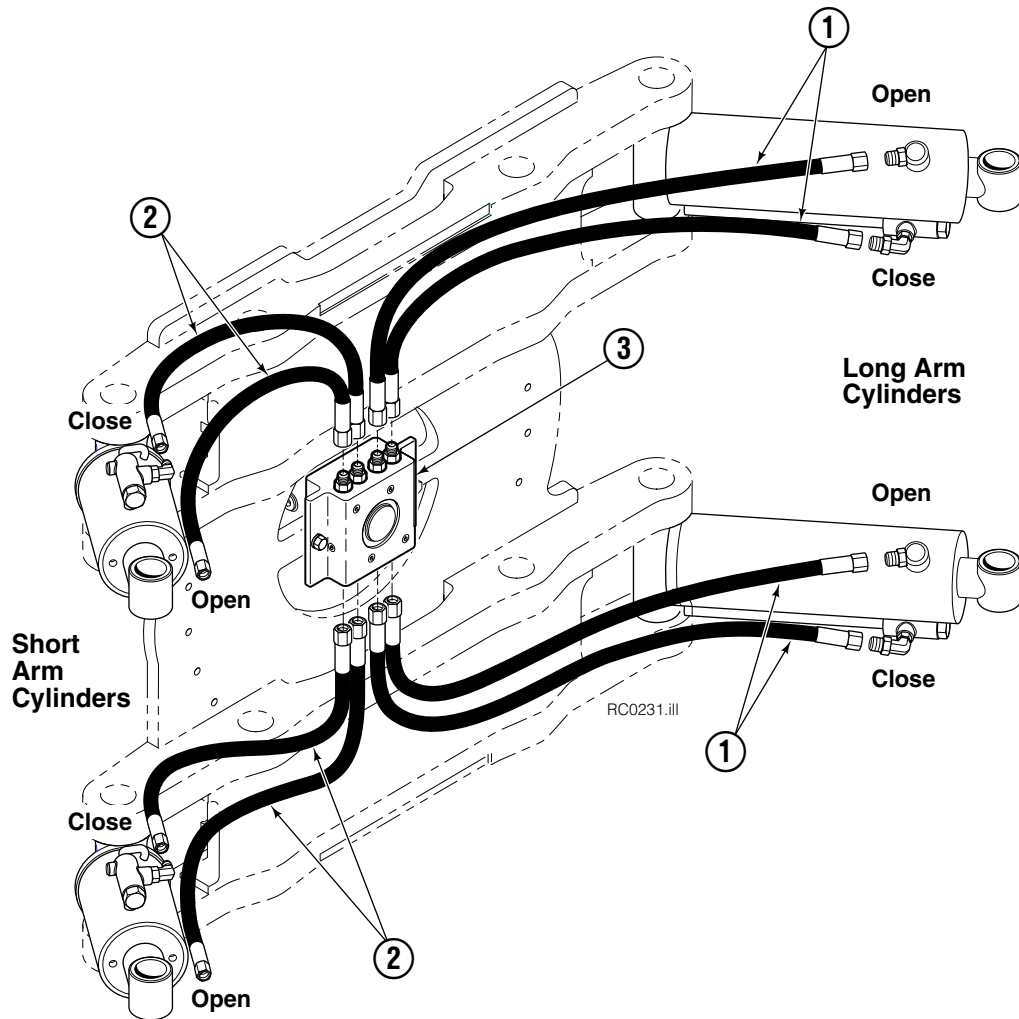

Hosing Group Positioned Short Arm

60G			
REF	QTY	60 in. ■ PART NO.	DESCRIPTION
		210014	Hose Group
1	4	210022	Hose
2	4	210023	Hose
3	1	▲	Revolving Connection

■ Maximum roll handling capacity.

▲ See Revolving Connection page for part number.

Reference: S-4192, S-4193.