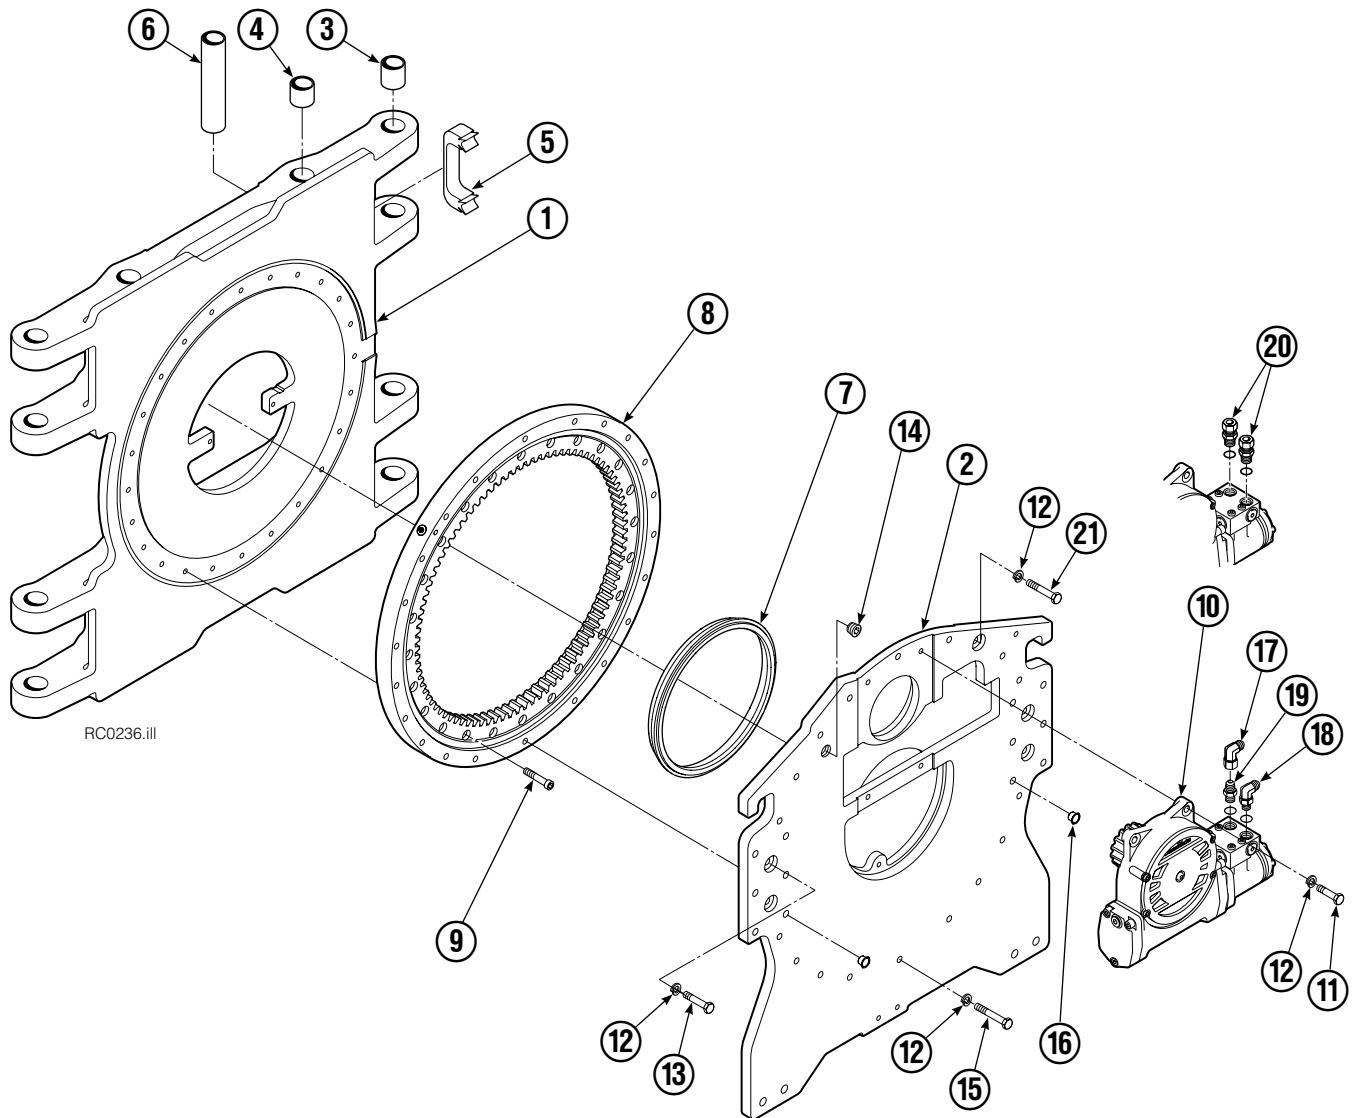

Internet: www.cascorp.com

Decals

60G			
REF	QTY	PART NO.	DESCRIPTION
1	4	665595	No Hand Hold Decal
2	2	660269	Short Arm Rotation Position Decal
3	6	656038	Caution Decal
4	4	679150	No Step Decal
5	4	665677	Trapped Pressure Decal
6	1	679059	Quick-Change Hook Decal
7	1	671167	Oil Fill Tag (not shown)
		212926	Decal Kit, (items 1-7)

Frame Group

RC0236.ill

60G							
REF	QTY	PART NO.	DESCRIPTION	REF	QTY	PART NO.	DESCRIPTION
		6022049	Frame Group w/o Stop – 60 in. ▲	11	4	211689	Capscrew, M12 x 30
1	1	6021317	Frame w/o Stop – 60 in.	12	26	683822	Lockwasher, M12
2	1	209940	Baseplate w/o Stop	13	4	206174	Capscrew, M12 x 45
3	8	211718	Bearing	14	1	6605	Fitting, 3/4 in.
4	8	211717	Bearing	15	18	213633	Capscrew, M12 x 55
5	4	211712	Hose Guard	16	2	631428	Plug
6	4	209987	Spacer	17	1	605761	Fitting, 8-8 SAE
7	1	209944	Seal	18	1	601250	Fitting, 8-8 SAE
8	1	213761	Bearing Assembly	19	1	601377	Fitting, 8-8 SAE
9	24	767596	Capscrew, M12 x 40		2	765492	Fitting, 8 SAE – M10 L-Series
10	1	212308	Drive Group – 2.2 c.i. Motor ●	20	2	765493	Fitting, 8 SAE – M12 L-Series
10	1	795491	Drive Group – 2.8 c.i. Motor ●		2	756920	Fitting, 8 SAE – M12 S-Series

● Quantity as required.

▲ See Drive Motor page for parts breakdown.

Drive Motor

60G				
REF	QTY	2.2 c.i. PART NO.	2.8 c.i. PART NO.	DESCRIPTION
		210139	206392	Drive Motor
1	1	675478	675478	Shaft
2	1	675477	675477	Drive Link
3	1	211528	675479	Spacer Plate
4	1	210137	675480	Geroler/Gerotor Set
5	1	211527	675482	End Cap
6	1	206405	206405	Service Kit ●
7	1	685090	685090	Flange