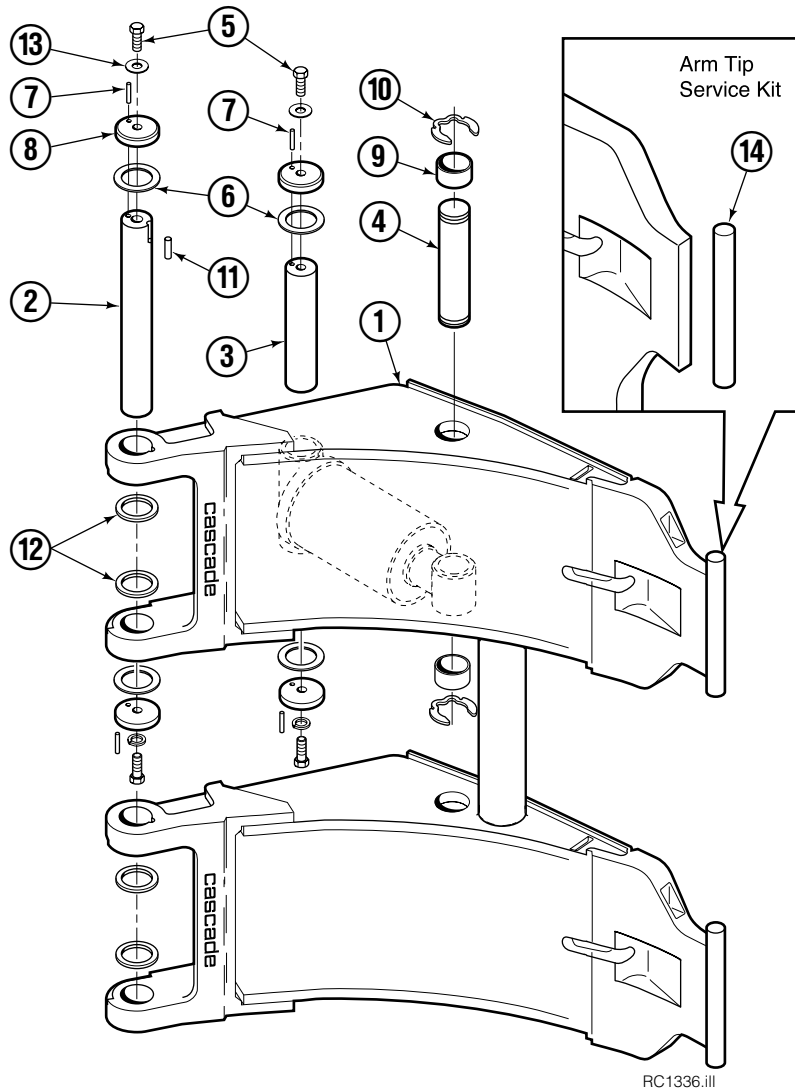

Short Arm

RC1336.iii

60G			
REF	QTY	60 in. ■	DESCRIPTION
		PART NO.	
		6022141	Short Arm Group
1	1	6022144	Short Arm

■ Maximum roll handling capacity.

REF	QTY	PART NO.	DESCRIPTION	REF	QTY	PART NO.	DESCRIPTION
2	2	6017336	Arm Pivot Pin	9	4	210080	Bearing
3	2	6023679	Cylinder Pivot Pin	10	4	209986	Retaining Ring
4	2	4175-150	Cylinder Rod Pivot Pin	11	2	212382	Dowel Pin, 8x16 mm
5	8	3007512	Capscrew, M12 x 25	12	16	209941	Shim - .062 in.
6	8	213029	Shim	13	8	209019	Washer, M12
7	8	209776	Dowel Pin	14	1	212902	Arm Tip Service Kit
8	8	6017339	Cap