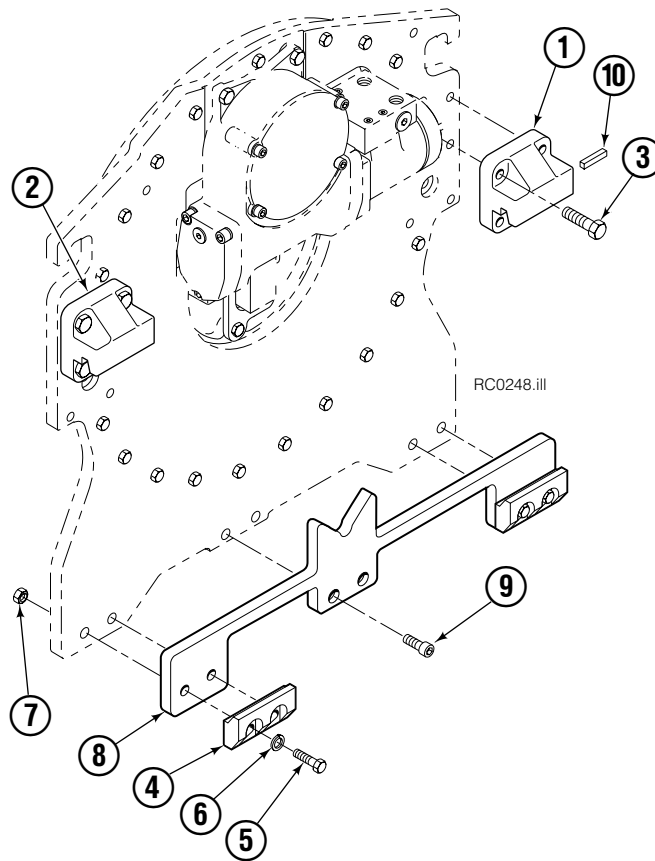

Mounting Group

Class III, 2°

REF	QTY	PART NO.	DESCRIPTION
		209926	Mounting Group
1	1	209932	Upper Hook – RH
2	1	209933	Upper Hook – LH
3	4	779010	Capscrew, M16 x 35
4	2	675969	Lower Hook
5	4	678997	Capscrew, M16 x 70
6	4	667225	Washer, .625 in. I.D.
7	4	781534	Nut, M16
8	1	209936	Spacer
9	2	213771	Capscrew, M12 x 25
10	1	669344	Stop Kit