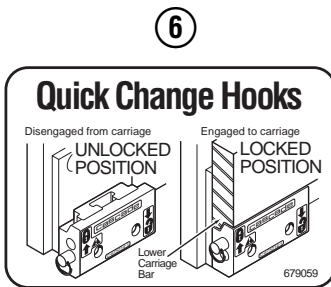

Internet: www.cascorp.com

Decals

60G			
REF	QTY	PART NO.	DESCRIPTION
1	4	665595	No Hand Hold Decal
2	2	660269	Short Arm Rotation Position Decal
3	6	656038	Caution Decal
4	4	679150	No Step Decal
5	4	665677	Trapped Pressure Decal
6	1	679059	Quick-Change Hook Decal
7	1	671167	Oil Fill Tag (not shown)
		212926	Decal Kit, (items 1-7)