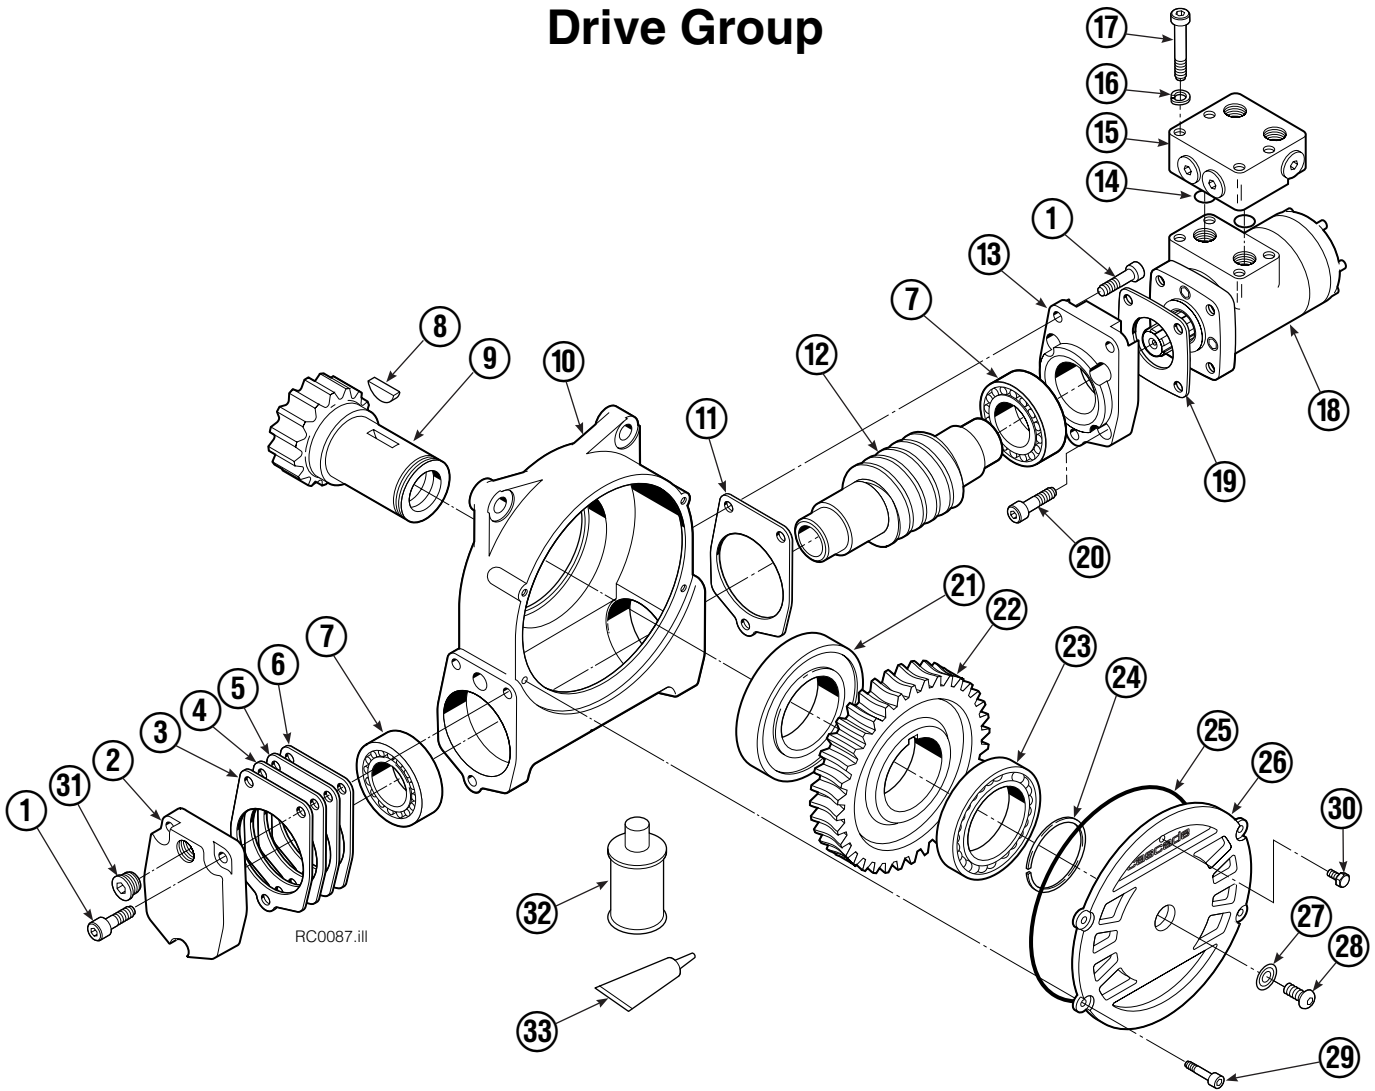

Drive Group

60G							
REF	QTY	PART NO.	DESCRIPTION	REF	QTY	PART NO.	DESCRIPTION
		212308	Drive Group with 2.2 c.i. Motor	19	1	670575	Gasket
		795491	Drive Group with 2.8 c.i. Motor	20	4	4468	Capscrew, 3/8 NC x .75 GR8
1	6	768826	Capscrew, M12 x 25	21	1	670580	Bearing
2	1	795258	Cover	22	1	675609	Worm Gear
3	●	674513	Shim - .005" (blue)	23	1	670581	Bearing
4	●	670574	Shim - .010" (brown)	24	1	7214	Snap Ring
5	●	671757	Shim - .015" (pink)	25	1	204970	Gasket
6	●	671758	Shim - .020" (yellow)	26	1	775552	Cover
7	2	670579	Bearing	27	1	783609	Seal
8	1	670582	Key	28	1	783608	Capscrew, M12 x 16
9	1	670506	Pinion	29	4	775639	Capscrew, M8 x 20
10	1	775551	Housing	30	1	644010	Relief Fitting
11	1	686465	Gasket	31	1	602580	Fitting, 8
12	1	675608	Worm	32	1	656300	Gear Box Lube - 48 oz.
13	1	775553	Adapter	33	1	668184	Sealant
14	2	2705	O-Ring			670578	Shim Service Kit (items 3-6,11,25,33)
15	1	670549	Check Valve			675637	Bearing Service Kit (items 21 & 33)
16	4	6444	Lockwasher			675638	Bearing Service Kit (items 3-7,11,25)
17	4	607059	Capscrew, 5/16 NC x 1.75 GR8			212919	Motor Kit-2.2 (items 11,14,18,19,20,33)
18	1	210139	Drive Motor - 2.2 c.i. ▲			206394	Motor Kit-2.8 (items 11,14,18,19,20,33)
18	1	206392	Drive Motor - 2.8 c.i. ▲				

● Quantity as required.

▲ See Drive Motor page for parts breakdown.