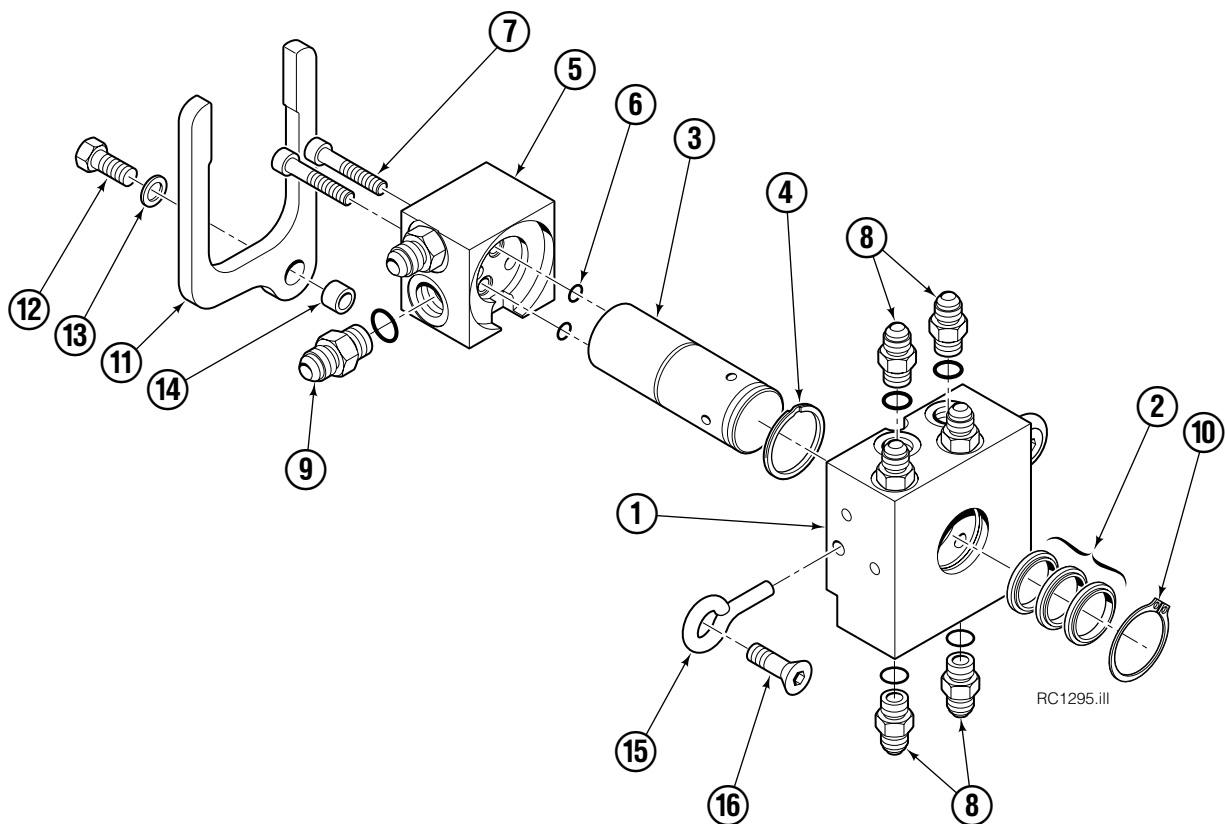

Hosing Group Positioned Short Arm

60G			
REF	QTY	60 in. ■ PART NO.	DESCRIPTION
		210014	Hose Group
1	4	210022	Hose
2	4	210023	Hose
3	1	▲	Revolving Connection

■ Maximum roll handling capacity.

▲ See Revolving Connection page for part number.

Reference: S-4192, S-4193.

Revolving Connection

60G			
REF	QTY	PART NO.	DESCRIPTION
		6023703	Revolving Connection Group
		6023446	Revolving Connection ●
1	1	6023548	Valve Body
2	3	214649	◆ Seal
3	1	6023523	Shaft
4	1	7341	◆ Retaining Ring
5	1	6023542	End Block
6	2	684587	◆ O-Ring
7	2	766123	Capscrew, M8 x 50
8	8	604511	Fitting, 6-6
9	2	601377	Fitting, 8-8
10	1	3138	◆ Retaining Ring
11	1	211909	End Block Retainer
12	1	215480	Capscrew, M10 x 25
13	1	206322	Washer, M10
14	1	212725	Spacer
15	2	227962	Eye Pin
16	2	768697	Capscrew, M10 x 25

◆ Included in Service Kit 6024395.

● Revolving Connection 6023446 includes items 1-10.

Cylinders

60G				
REF	QTY	Short Arm	Long Arm	DESCRIPTION
		60 in. ■	60 in. ■	
		PART NO.	PART NO.	
		210127	6022107	Cylinder Assembly
1	1	4195-189	4195-373	Shell
2	1	4130-195	4130-363	Rod