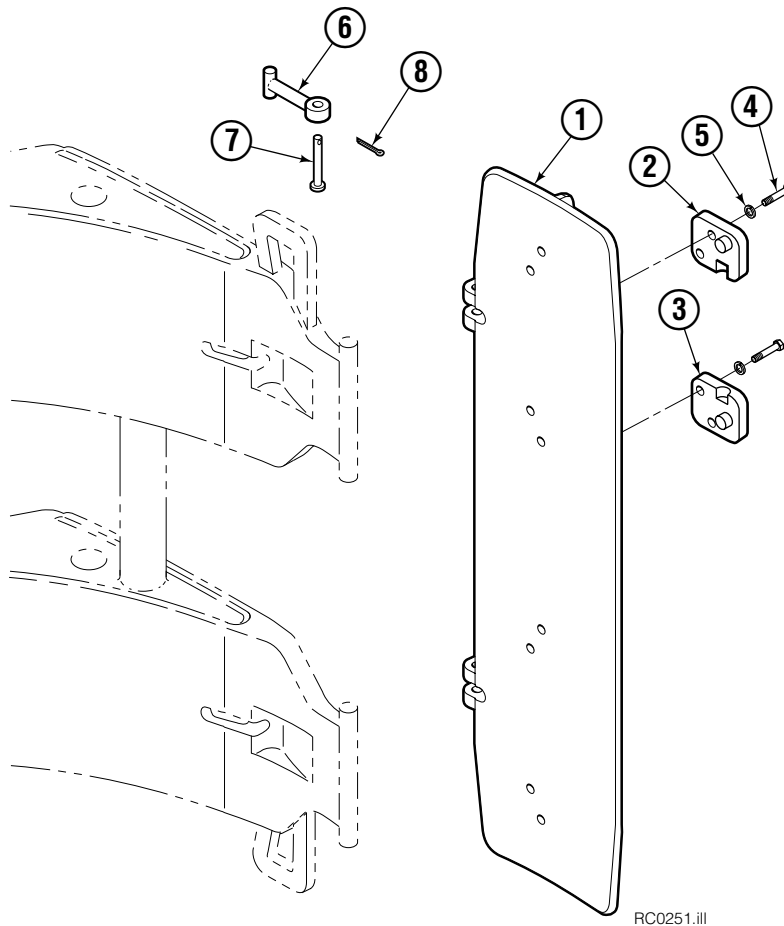

REF	QTY	PART NO.	DESCRIPTION	REF	QTY	PART NO.	DESCRIPTION
2	2	6017336	Arm Pivot Pin	9	4	210080	Bearing
3	2	6023679	Cylinder Pivot Pin	10	4	209986	Retaining Ring
4	2	4175-150	Cylinder Rod Pivot Pin	11	2	212382	Dowel Pin, 8x16 mm
5	8	3007512	Capscrew, M12 x 25	12	16	209941	Shim - .062 in.
6	8	213029	Shim	13	8	209019	Washer, M12
7	8	209776	Dowel Pin	14	1	212902	Arm Tip Service Kit
8	8	6017339	Cap				

Long Arm

60G			
REF	QTY	60 in. ■	DESCRIPTION
		PART NO.	
		6022056	Long Arm Group
1	1	6021305	Long Arm

■ Maximum roll handling capacity.

REF	QTY	PART NO.	DESCRIPTION	REF	QTY	PART NO.	DESCRIPTION
2	2	6017336	Arm Pivot Pin	9	4	210080	Bearing
3	2	6023679	Cylinder Pivot Pin	10	4	209986	Retaining Ring
4	2	4175-150	Cylinder Rod Pivot Pin	11	2	212382	Dowel Pin, 8x16 mm
5	8	3007512	Capscrew, M12 x 25	12	16	209941	Shim - .062 in.
6	8	213029	Shim	13	8	209019	Washer, M12
7	8	209776	Dowel Pin	14	1	212902	Arm Tip Service Kit
8	8	6017339	Cap				

Pad Group — Short Arm

RC0251.ill

REF	QTY	PART NO.	DESCRIPTION
		6027115	Pad Group
1	1	6026404	Contact Pad
2	2	209904	Retainer, RH ▲
3	2	209905	Retainer, LH ▲
4	8	767810	Capscrew, M12x25
5	8	681473	Lockwasher, M12
6	2	209909	Link
7	2	674265	Clevis Pin
8	2	6525	Cotter Pin