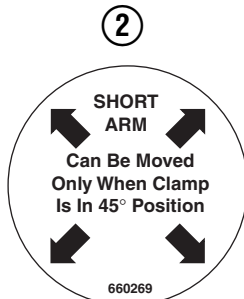

Decals

60G			
REF	QTY	PART NO.	DESCRIPTION
1	4	665595	No Hand Hold Decal
2	2	660269	Short Arm Rotation Position Decal
3	6	656038	Caution Decal
4	4	679150	No Step Decal
5	4	665677	Trapped Pressure Decal
6	1	679059	Quick-Change Hook Decal
7	1	671167	Oil Fill Tag (not shown)
		212926	Decal Kit, (items 1-7)