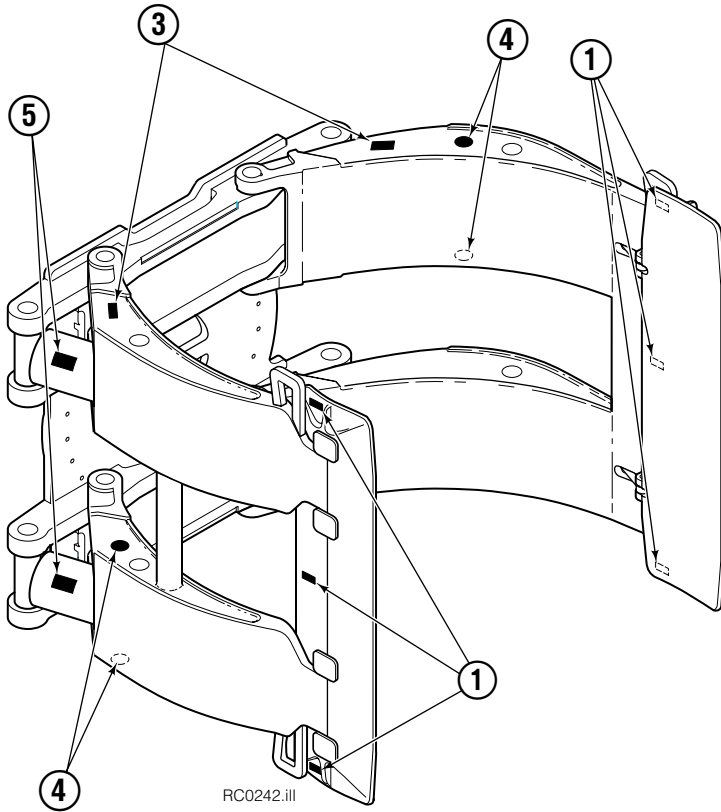

Internet: www.cascorp.com

Decals

60G			
REF	QTY	PART NO.	DESCRIPTION
1	4	665595	No Hand Hold Decal
2	2	660269	Short Arm Rotation Position Decal
3	6	656038	Caution Decal
4	4	679150	No Step Decal
5	4	665677	Trapped Pressure Decal
6	1	679059	Quick-Change Hook Decal
7	1	671167	Oil Fill Tag (not shown)
		212926	Decal Kit, (items 1-7)

Frame Group

RC0236.ill

60G							
REF	QTY	PART NO.	DESCRIPTION	REF	QTY	PART NO.	DESCRIPTION
		6022049	Frame Group w/o Stop – 60 in. ▲	11	4	211689	Capscrew, M12 x 30
1	1	6021317	Frame w/o Stop – 60 in.	12	26	683822	Lockwasher, M12
2	1	209940	Baseplate w/o Stop	13	4	206174	Capscrew, M12 x 45
3	8	211718	Bearing	14	1	6605	Fitting, 3/4 in.
4	8	211717	Bearing	15	18	213633	Capscrew, M12 x 55
5	4	211712	Hose Guard	16	2	631428	Plug
6	4	209987	Spacer	17	1	605761	Fitting, 8-8 SAE
7	1	209944	Seal	18	1	601250	Fitting, 8-8 SAE
8	1	213761	Bearing Assembly	19	1	601377	Fitting, 8-8 SAE
9	24	767596	Capscrew, M12 x 40		2	765492	Fitting, 8 SAE – M10 L-Series
10	1	212308	Drive Group – 2.2 c.i. Motor ●	20	2	765493	Fitting, 8 SAE – M12 L-Series
10	1	795491	Drive Group – 2.8 c.i. Motor ●		2	756920	Fitting, 8 SAE – M12 S-Series