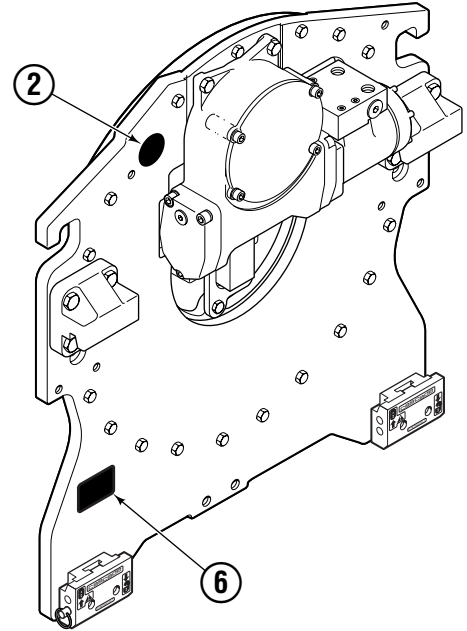

Internet: www.cascorp.com

Decals

60G			
REF	QTY	PART NO.	DESCRIPTION
1	4	665595	No Hand Hold Decal
2	2	660269	Short Arm Rotation Position Decal
3	6	656038	Caution Decal
4	4	679150	No Step Decal
5	4	665677	Trapped Pressure Decal
6	1	679059	Quick-Change Hook Decal
7	1	671167	Oil Fill Tag (not shown)
		212926	Decal Kit, (items 1-7)

Frame Group

RC0236.ill

60G							
REF	QTY	PART NO.	DESCRIPTION	REF	QTY	PART NO.	DESCRIPTION
		6022049	Frame Group w/o Stop – 60 in. ▲	11	4	211689	Capscrew, M12 x 30
1	1	6021317	Frame w/o Stop – 60 in.	12	26	683822	Lockwasher, M12
2	1	209940	Baseplate w/o Stop	13	4	206174	Capscrew, M12 x 45
3	8	211718	Bearing	14	1	6605	Fitting, 3/4 in.
4	8	211717	Bearing	15	18	213633	Capscrew, M12 x 55
5	4	211712	Hose Guard	16	2	631428	Plug
6	4	209987	Spacer	17	1	605761	Fitting, 8-8 SAE
7	1	209944	Seal	18	1	601250	Fitting, 8-8 SAE
8	1	213761	Bearing Assembly	19	1	601377	Fitting, 8-8 SAE
9	24	767596	Capscrew, M12 x 40		2	765492	Fitting, 8 SAE – M10 L-Series
10	1	212308	Drive Group – 2.2 c.i. Motor ●	20	2	765493	Fitting, 8 SAE – M12 L-Series
10	1	795491	Drive Group – 2.8 c.i. Motor ●		2	756920	Fitting, 8 SAE – M12 S-Series