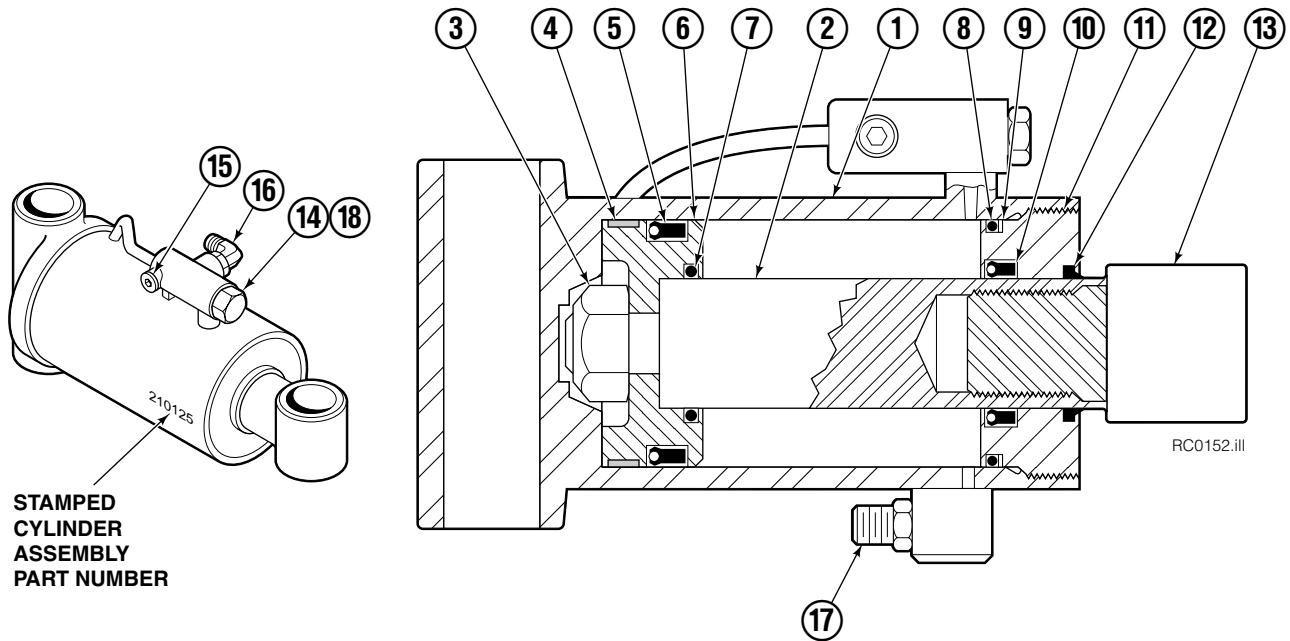

Reference: S-4192, S-4193.

Revolving Connection

60G			
REF	QTY	PART NO.	DESCRIPTION
		6023703	Revolving Connection Group
		6023446	Revolving Connection ●
1	1	6023548	Valve Body
2	3	214649	◆ Seal
3	1	6023523	Shaft
4	1	7341	◆ Retaining Ring
5	1	6023542	End Block
6	2	684587	◆ O-Ring
7	2	766123	Capscrew, M8 x 50
8	8	604511	Fitting, 6-6
9	2	601377	Fitting, 8-8
10	1	3138	◆ Retaining Ring
11	1	211909	End Block Retainer
12	1	215480	Capscrew, M10 x 25
13	1	206322	Washer, M10
14	1	212725	Spacer
15	2	227962	Eye Pin
16	2	768697	Capscrew, M10 x 25

◆ Included in Service Kit 6024395.

● Revolving Connection 6023446 includes items 1-10.

Cylinders

60G				
REF	QTY	Short Arm	Long Arm	DESCRIPTION
		60 in. ■	60 in. ■	
		PART NO.	PART NO.	
		210127	6022107	Cylinder Assembly
1	1	4195-189	4195-373	Shell
2	1	4130-195	4130-363	Rod