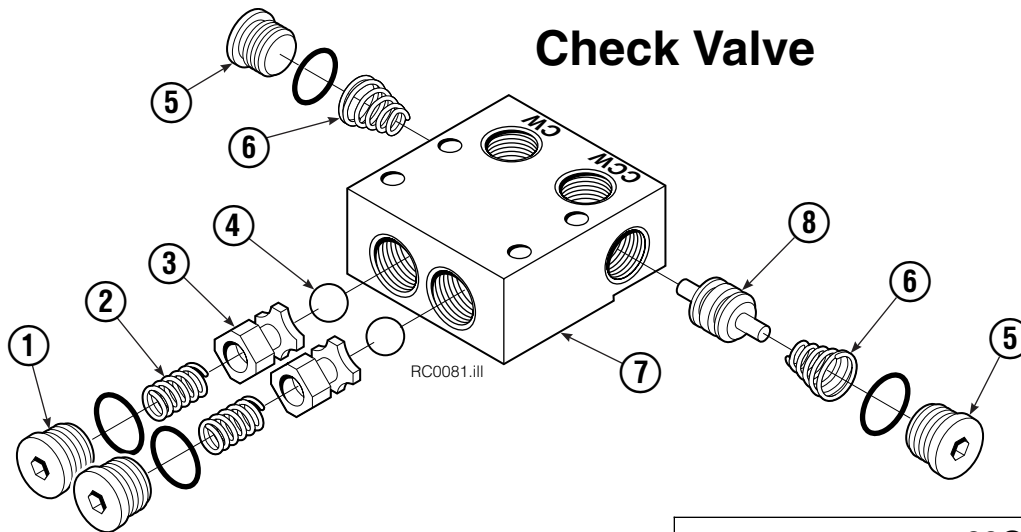

Check Valve

60G			
REF	QTY	PART NO.	DESCRIPTION
		670549	Check Valve Assembly
1	2	609453	Fitting, 10
2	2	670552	Spring
3	2	670551	Guide
4	2	7020	Ball
5	2	602580	Fitting, 8
6	2	673989	Spring
7	1	670550	Body
8	1	670553	Spool