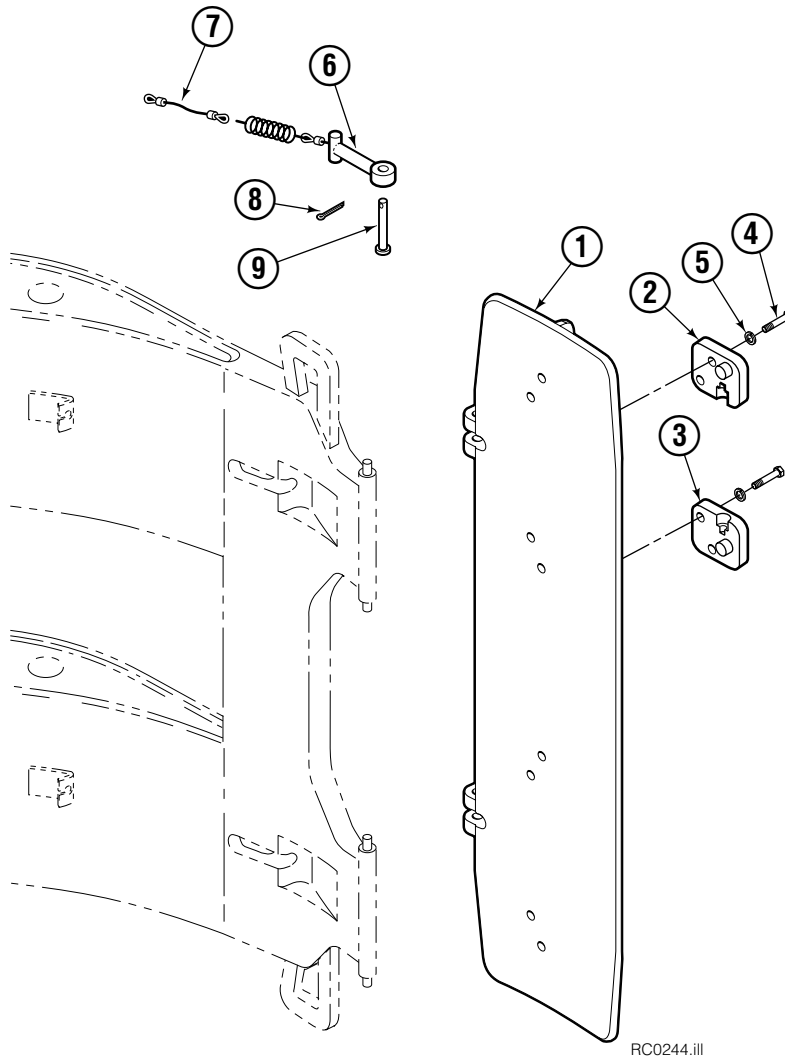

Pad Group – Long Arm

RC0244.ill

72G			
REF	QTY	60 in. ■	DESCRIPTION
		PART NO.	
		6027114	Contact Pad Group
1	1	6026404	Contact Pad

▲ Driver's view, clamp in horizontal position, Long Arm up.

Common Parts

REF	QTY	PART NO.	DESCRIPTION
		212934	Common Parts Group ●
2	2	211997	Retainer, R.H. ▲ ●
3	2	211998	Retainer, L.H. ▲ ●
4	8	763021	Capscrew, M12 ●
5	8	681473	Lockwasher, M12 ●
6	2	209916	Link Assembly ●
7	2	4182-110	Cable
8	2	674265	Clevis Pin ●
9	2	6525	Cotter Pin ●

▲ Driver's view, clamp in horizontal position, Long Arm up.

Reference: S-4176, S-4177.