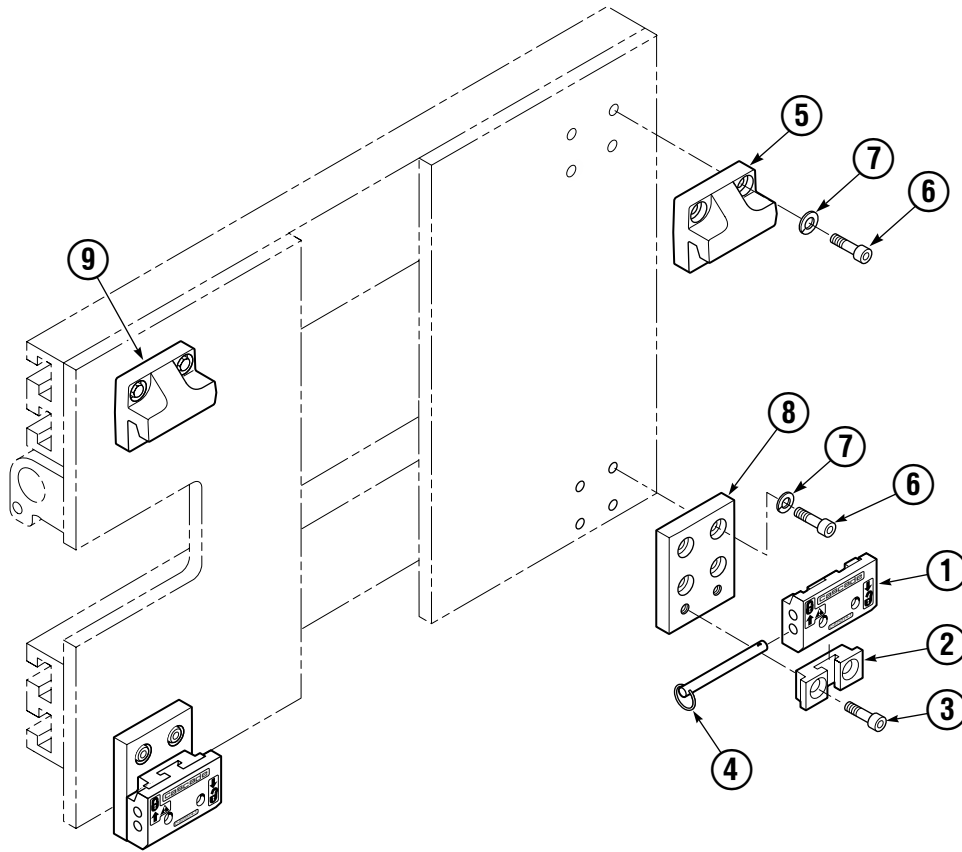

Reference: Contact Pad Group 6015598.

Backrest Group

35D			
REF	QTY	PART NO.	DESCRIPTION
		221577	Backrest Group
1	1	669897	Backrest
2	8	768810	Capscrew, M10x30
3	8	667910	Washer, M10
4	8	674356	Tube End

Reference: SK-6390.

Mounting Group

CL0644.III

Class III			
REF	QTY	PART NO.	DESCRIPTION
		3011057	Mounting Group
		3011058	Lower Hook Group ▲
1	2	675957	Lower Hook
2	2	675958	Guide
3	4	685262	Capscrew
4	2	678832	Pin
5	1	650050	Upper Hook – RH
6	16	769573	Capscrew
7	16	678992	Lockwasher
8	2	3011053	Adapter Plate
9	1	666017	Upper Hook – LH