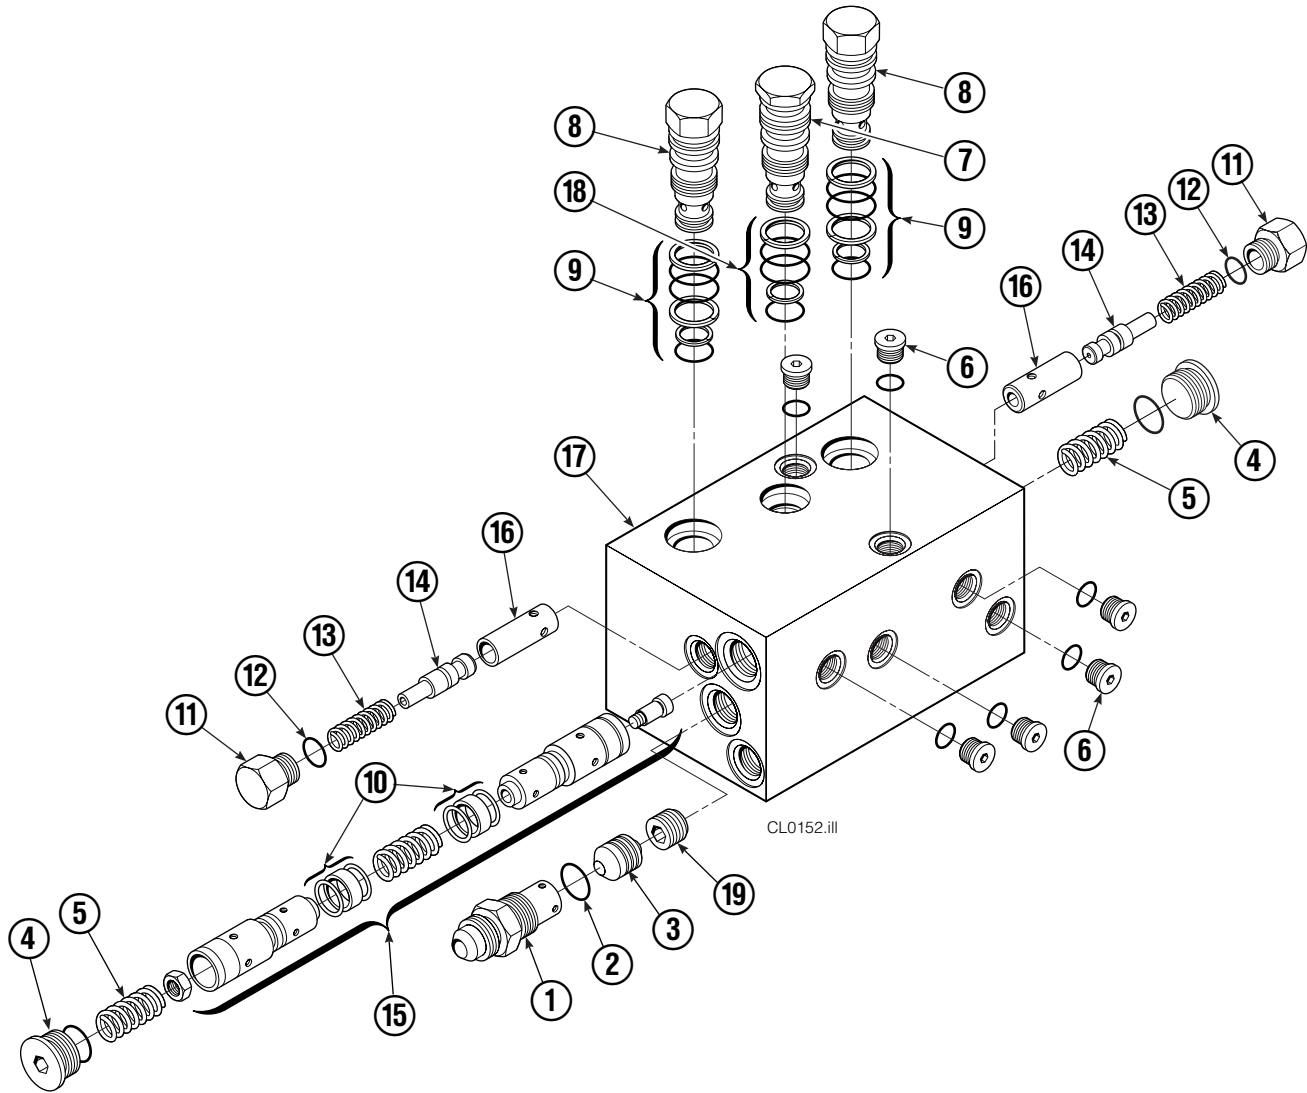

Check Valve

CL0152.iii

REF	QTY	PART NO.	DESCRIPTION	REF	QTY	PART NO.	DESCRIPTION
		669762	Check Valve – Flow Divider	11	2	667494	Fitting
1	1	667490	Special Fitting	12	2	2840	O-Ring ●
2	1	2841	O-Ring ●	13	2	673098	Spring
3	1	667471	Spool	14	2	667492	Poppet
4	2	609453	Fitting, 10	15	1	673089	Spool Assembly
5	2	667487	Spring	16	2	667491	Sleeve
6	6	604510	Fitting, 6	17	1	669763	Valve Body
7	1	678270	Check Valve – VPO	18	1	661347	Service Kit ●
8	2	659058	Check Valve – PO	19	1	676343	Regeneration Elimination Plug ■
9	2	667516	Service Kit ●			667513	Service Kit
10	1	679846	Low Flow Spool Kit				

● Included in Service Kit 667513.

■ For eliminating regeneration circuit only. See Tech. Bulletin 121.

Reference: SK-5302.