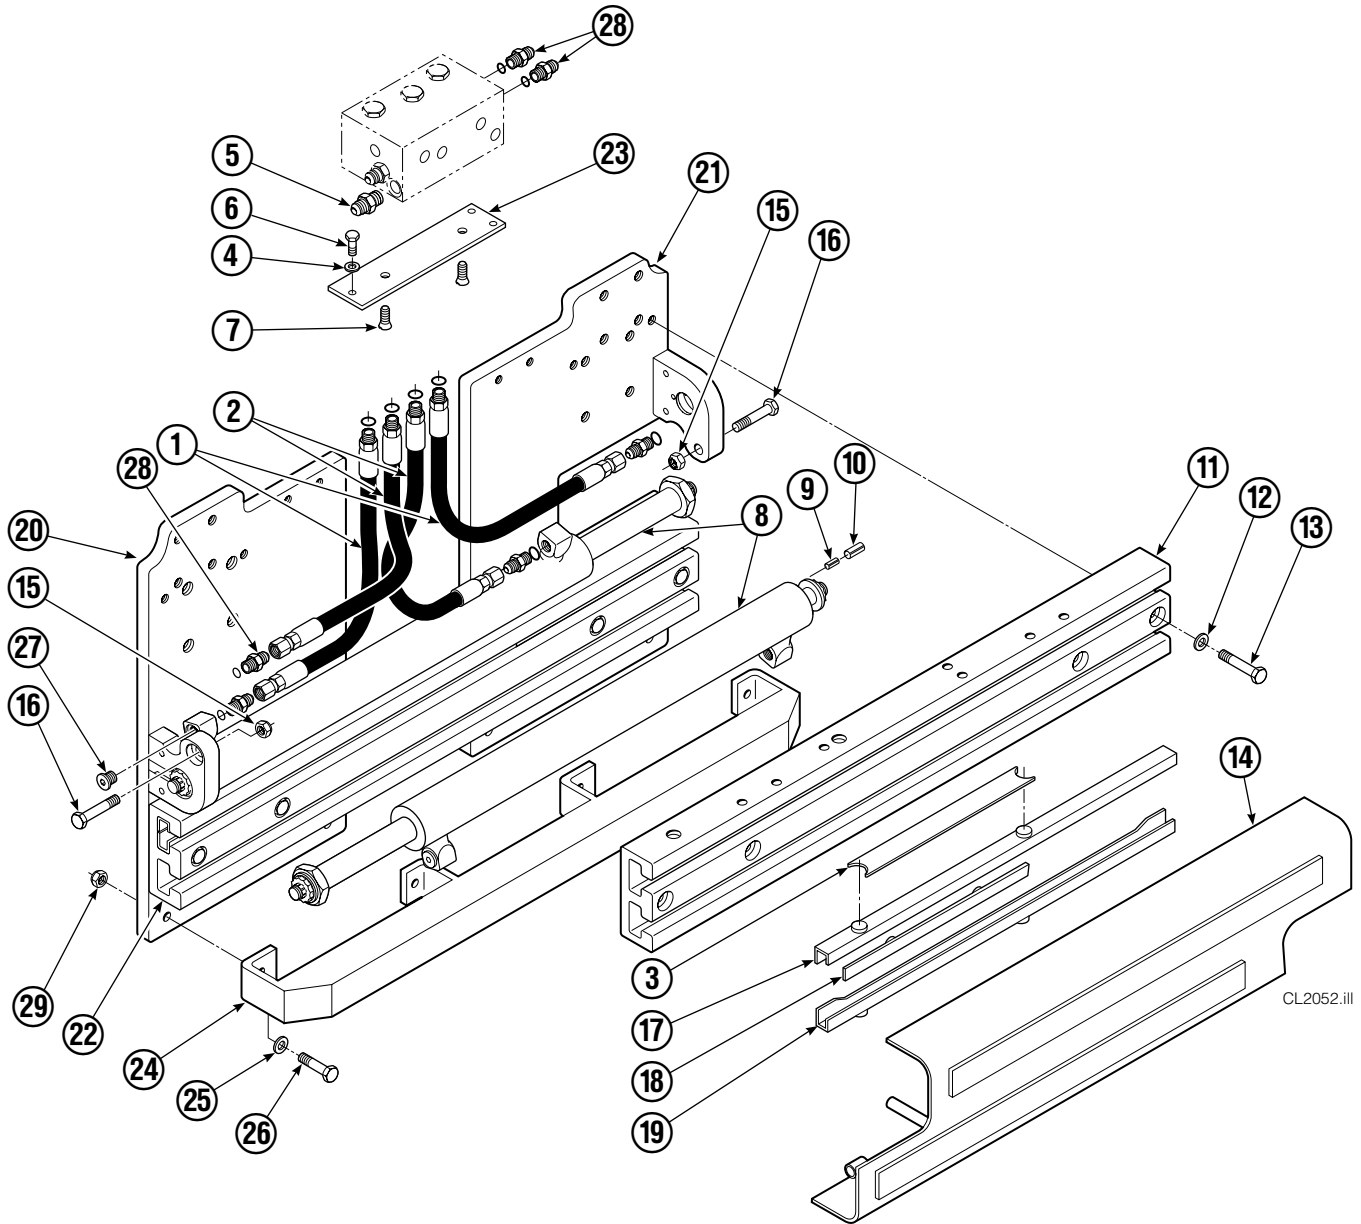

Internet: www.cascorp.com

Safety Decals

REF	QTY	PART NO.	DESCRIPTION
1	1	679150	No Step Decal
2	2	665595	No Hand Hold Decal
3	1	679059	Quick Change Hook Decal

Publications

PART NO.	DESCRIPTION
670487	Service Manual
670834	Operators Guide
670488	Installation Instructions
680664	Servicing Cascade Cylinders-VHS
679929	Tool Catalog
673964	Literature Index Order Form

Base Unit Group

35D							
REF	QTY	PART NO.	DESCRIPTION	REF	QTY	PART NO.	DESCRIPTION
		6016132	Base Unit	15	2	763025	Nut, M12
1	2	210436	Hose, 24.75 in.	16	2	768414	Capscrew, M12x65
2	2	210449	Hose, 18.25 in.	17	4	208858	Bearing
3	1	675326	Shim Kit ■	18	4	667663	Bearing
4	2	209021	Washer, M10	19	4	208857	Bearing
5	1	601377	Fitting, 8-8	20	1	3011055	Mounting Plate - RH
6	2	684594	Capscrew, M10x20	21	1	3011054	Mounting Plate - LH
7	2	766646	Capscrew, M10x20	22	1	221417	Frame - Lower
8	2	6016131	Cylinder ▲	23	1	669957	Plate
9	2	768953	Roll Pin - Inner	24	1	671545	Bumper - Lower
10	2	769009	Roll Pin - Outer	25	4	683001	Washer, M12
11	1	221280	Frame - Upper	26	4	768556	Capscrew, M12x45
12	16	202251	Washer	27	2	602580	Fitting, 8
13	8	684659	Capscrew, M12x75	28	6	611288	Fitting, 6-8
14	1	672331	Bumper	29	4	688387	Nut, M12

■ Includes two .015 Shims, and eight .020 Shims.

Reference: SK-6390.

▲ See Cylinder page or parts breakdown.

Cylinder

35D			
REF	QTY	PART NO.	DESCRIPTION
		6016131	Cylinder Assembly
1	2	6510	Cotter Pin ■
2	2	667624	Nut Retainer ■
3	2	667625	Nut ■
4	1	671574	Shell
5	1	602580	Fitting
6	1	670891	Piston
7	1	2716	O-Ring ▲
8	1	662454	Seal ▲
9	2	638249	Nylon Ring ▲
10	1	2787	O-Ring ▲
11	1	615130	Back-Up Ring ▲
12	1	667917	Retainer
13	1	662448	Seal ▲
14	1	638243	Nylon Ring ▲
15	1	636853	Wiper ▲
16	1	667623	Nut
17	1	671571	Rod
18	1	667626	Washer
19	1	660761	Bearing
20	1	564097	Spacer
21	1	671049	Seal Loader, Piston ▲
22	1	671052	Seal Loader, Retainer ▲
		667995	Service Kit