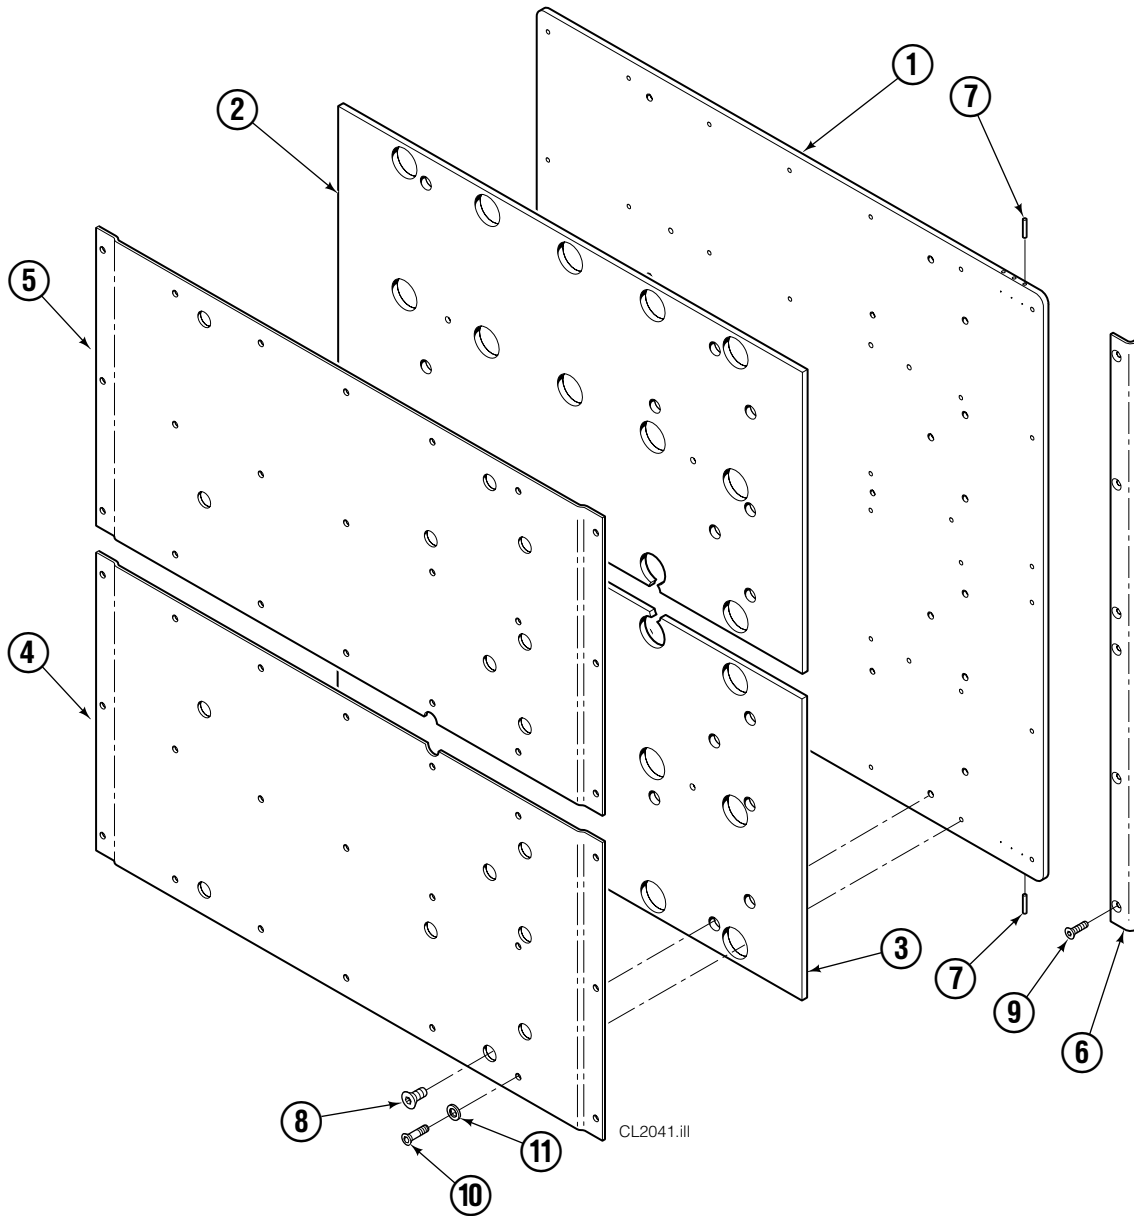

● Included in Service Kit 667513.

■ For eliminating regeneration circuit only. See Tech. Bulletin 121.

Reference: SK-5302.

Arms and Pads

35D							
REF	QTY	PART NO.	DESCRIPTION	REF	QTY	PART NO.	DESCRIPTION
1			Contact Pad ■	11	4	787372	Capscrew, M8 x 20
2	1	220959	Arm – LH	12	4	682999	Eye Pin
3	1	221088	Arm – RH	13	8	675620	Washer, M10
4	1	210403	Stabilizer – LH	14	8	200590	Bushing
5	1	210406	Stabilizer – RH	15	12	766646	Capscrew, M10 x 20
6	2	210180	Filler Block – LH Upper/RH Lower	16	12	768706	Capscrew, M12 x 35
7	2	210179	Filler Block – RH Lower/RH Upper	17	12	773842	Nut, M12
8	2	210154	Spring	18	▲	676841	Contact Pad Repair Kit
9	4	203405	Capscrew, M10 x 16	19	4	787398	Washer, M8
10	4	210161	Pin	20	1	675626	Tool – Bushing Driver

Reference: 210409, 210495, SK-6390.

■ See Contact Pad Group page for details.

▲ Repairs one hole.

Contact Pad Group

35D			
REF	QTY	PART NO.	DESCRIPTION
1	1	6015265	Contact Pad
2	1	6015468	Spacer
3	1	6015424	Spacer
4	1	6017418	Pad Cover
5	1	6018171	Pad Cover
6	2	6015423	Edge Guard
7	6	653453	Wear Pin
8	4	766646	Capscrew, M10 x 20
9	12	768698	Capscrew, M10 x 30
10	30	221055	Capscrew
11	30	201570	Washer