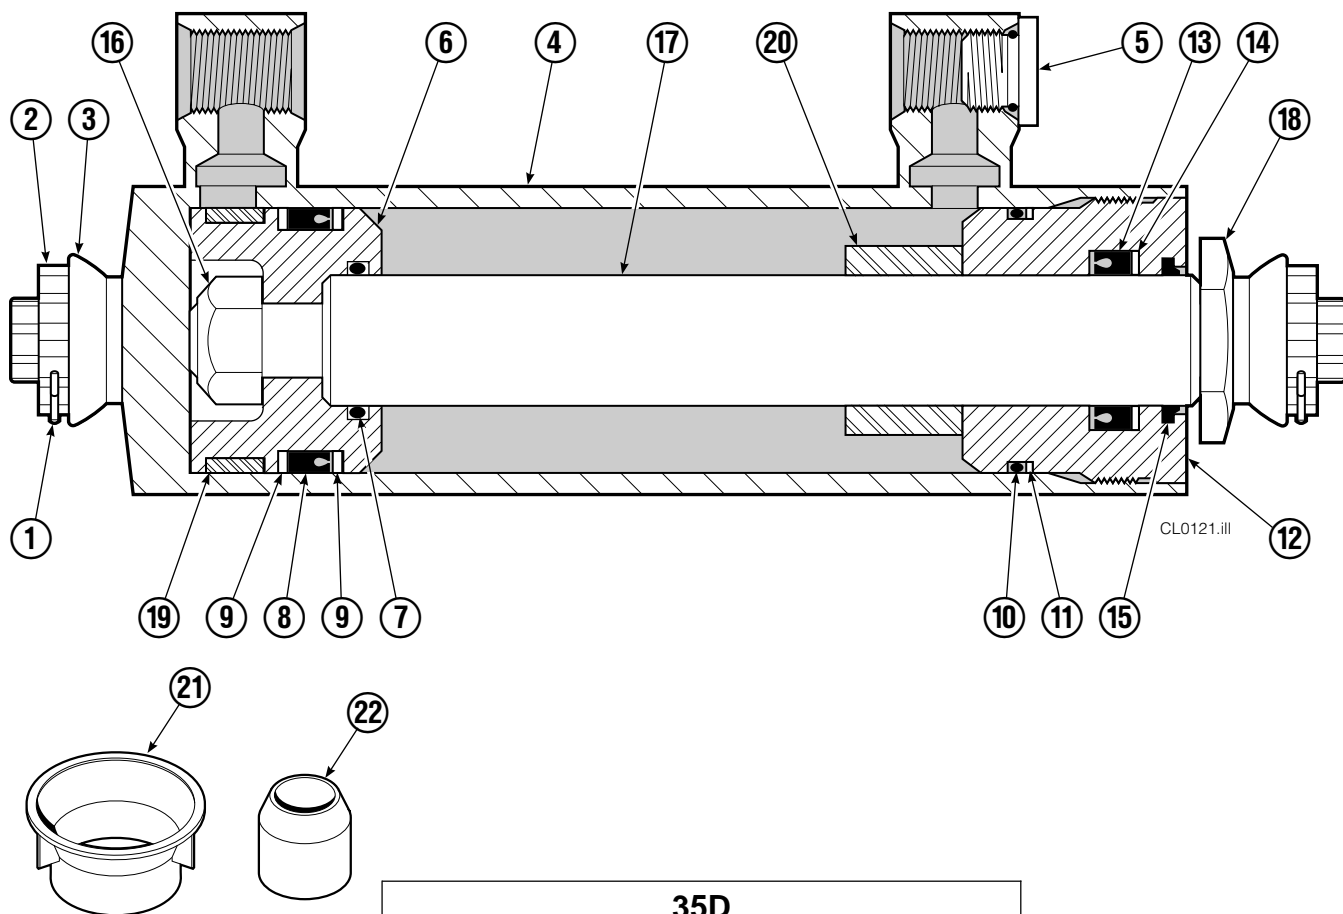

Base Unit Group

35D							
REF	QTY	PART NO.	DESCRIPTION	REF	QTY	PART NO.	DESCRIPTION
		6016132	Base Unit	15	2	763025	Nut, M12
1	2	210436	Hose, 24.75 in.	16	2	768414	Capscrew, M12x65
2	2	210449	Hose, 18.25 in.	17	4	208858	Bearing
3	1	675326	Shim Kit ■	18	4	667663	Bearing
4	2	209021	Washer, M10	19	4	208857	Bearing
5	1	601377	Fitting, 8-8	20	1	3011055	Mounting Plate - RH
6	2	684594	Capscrew, M10x20	21	1	3011054	Mounting Plate - LH
7	2	766646	Capscrew, M10x20	22	1	221417	Frame - Lower
8	2	6016131	Cylinder ▲	23	1	669957	Plate
9	2	768953	Roll Pin - Inner	24	1	671545	Bumper - Lower
10	2	769009	Roll Pin - Outer	25	4	683001	Washer, M12
11	1	221280	Frame - Upper	26	4	768556	Capscrew, M12x45
12	16	202251	Washer	27	2	602580	Fitting, 8
13	8	684659	Capscrew, M12x75	28	6	611288	Fitting, 6-8
14	1	672331	Bumper	29	4	688387	Nut, M12

■ Includes two .015 Shims, and eight .020 Shims.

Reference: SK-6390.

▲ See Cylinder page or parts breakdown.

Cylinder

35D			
REF	QTY	PART NO.	DESCRIPTION
		6016131	Cylinder Assembly
1	2	6510	Cotter Pin ■
2	2	667624	Nut Retainer ■
3	2	667625	Nut ■
4	1	671574	Shell
5	1	602580	Fitting
6	1	670891	Piston
7	1	2716	O-Ring ▲
8	1	662454	Seal ▲
9	2	638249	Nylon Ring ▲
10	1	2787	O-Ring ▲
11	1	615130	Back-Up Ring ▲
12	1	667917	Retainer
13	1	662448	Seal ▲
14	1	638243	Nylon Ring ▲
15	1	636853	Wiper ▲
16	1	667623	Nut
17	1	671571	Rod
18	1	667626	Washer
19	1	660761	Bearing
20	1	564097	Spacer
21	1	671049	Seal Loader, Piston ▲
22	1	671052	Seal Loader, Retainer ▲
		667995	Service Kit