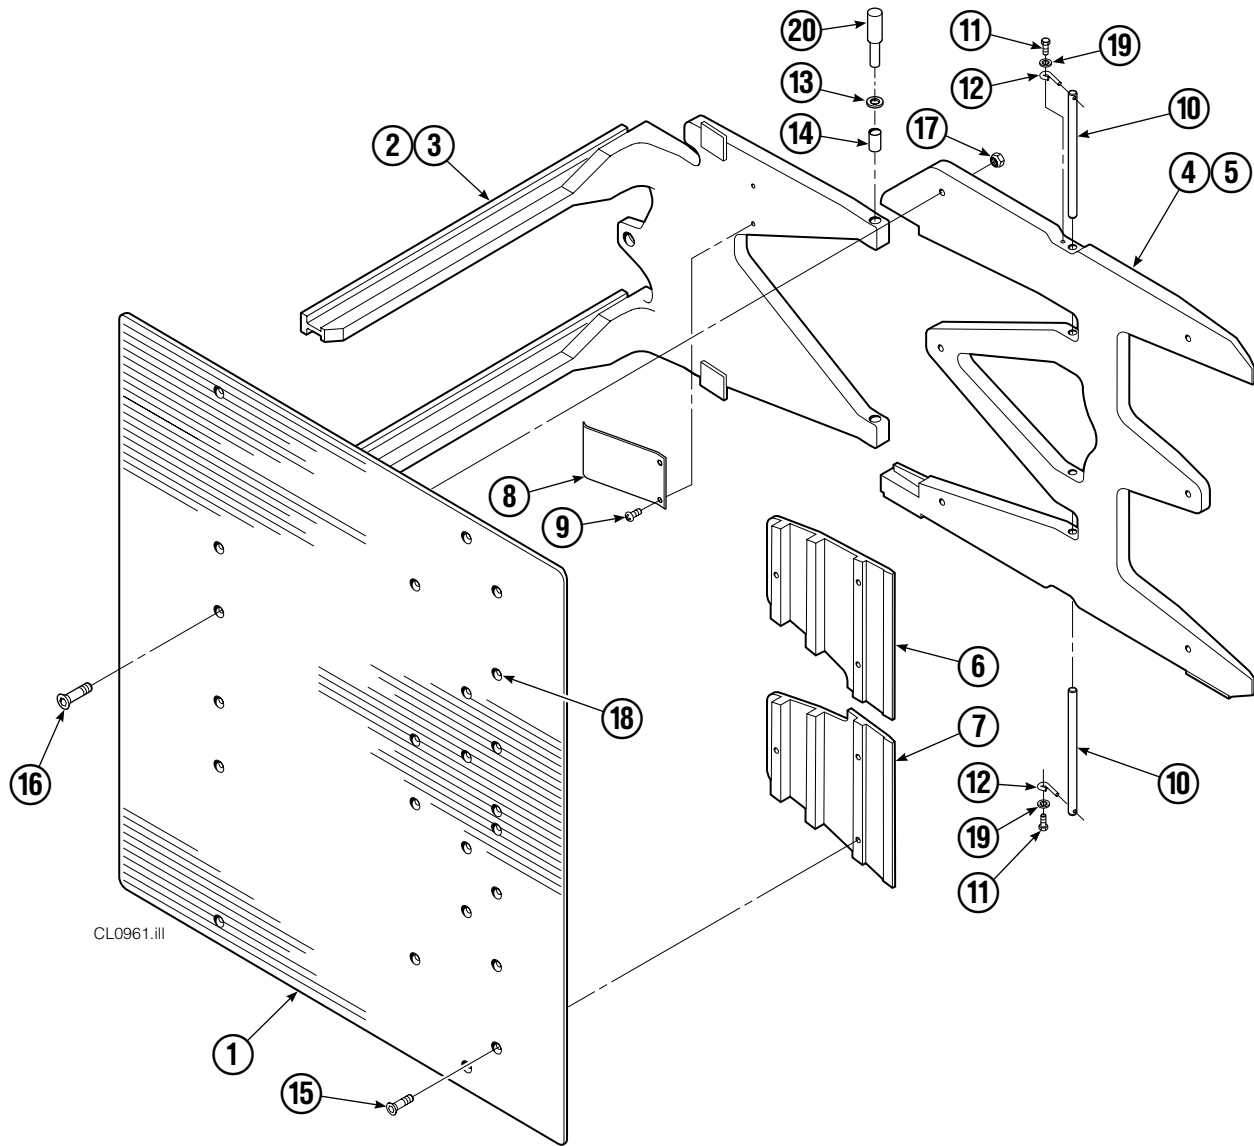

Arms and Pads

35D							
REF	QTY	PART NO.	DESCRIPTION	REF	QTY	PART NO.	DESCRIPTION
1			Contact Pad ■	11	4	787372	Capscrew, M8 x 20
2	1	220959	Arm – LH	12	4	682999	Eye Pin
3	1	221088	Arm – RH	13	8	675620	Washer, M10
4	1	210403	Stabilizer – LH	14	8	200590	Bushing
5	1	210406	Stabilizer – RH	15	12	766646	Capscrew, M10 x 20
6	2	210180	Filler Block – LH Upper/RH Lower	16	12	768706	Capscrew, M12 x 35
7	2	210179	Filler Block – RH Lower/RH Upper	17	12	773842	Nut, M12
8	2	210154	Spring	18	▲	676841	Contact Pad Repair Kit
9	4	203405	Capscrew, M10 x 16	19	4	787398	Washer, M8
10	4	210161	Pin	20	1	675626	Tool – Bushing Driver

Reference: 210409, 210495, SK-6390.

■ See Contact Pad Group page for details.

▲ Repairs one hole.