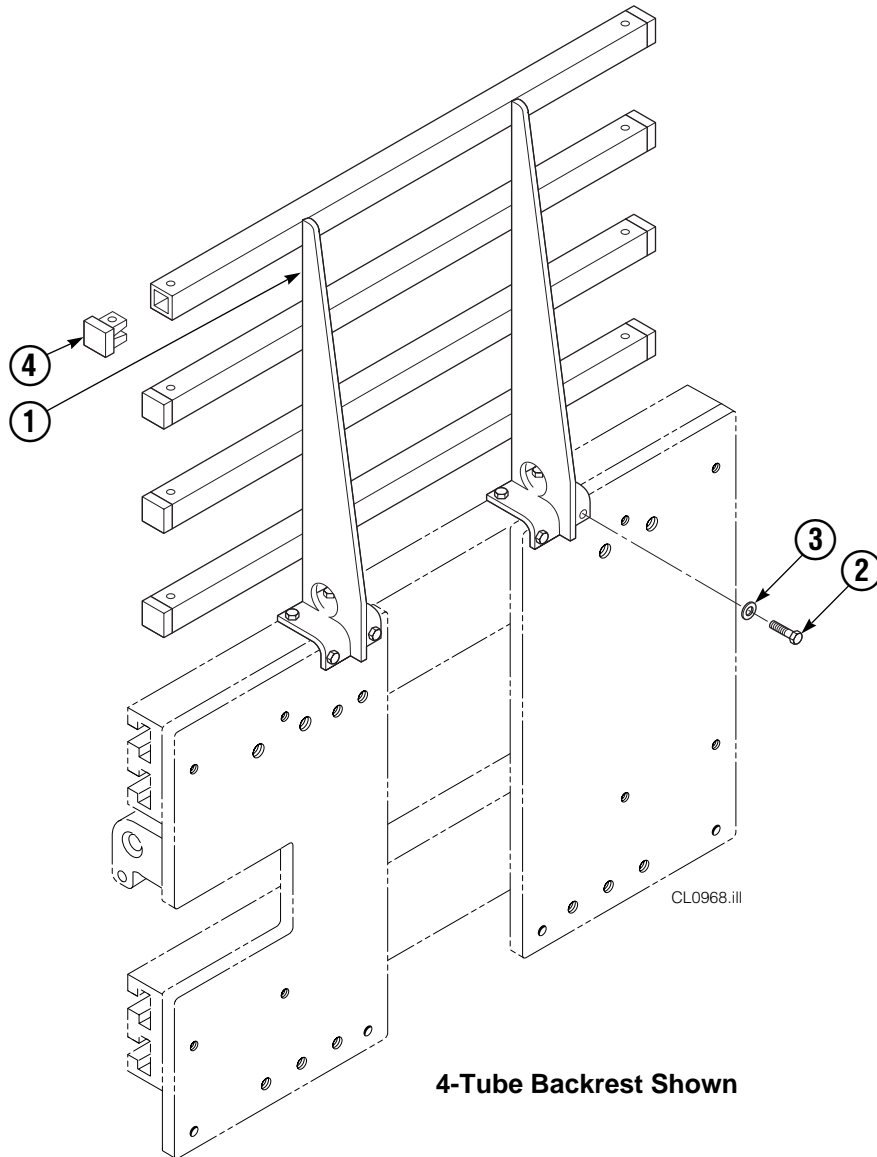

Backrest Group

35D			
REF	QTY	PART NO.	DESCRIPTION
		221577	Backrest Group
1	1	669897	Backrest
2	8	768810	Capscrew, M10x30
3	8	667910	Washer, M10
4	8	674356	Tube End

Reference: SK-6390.