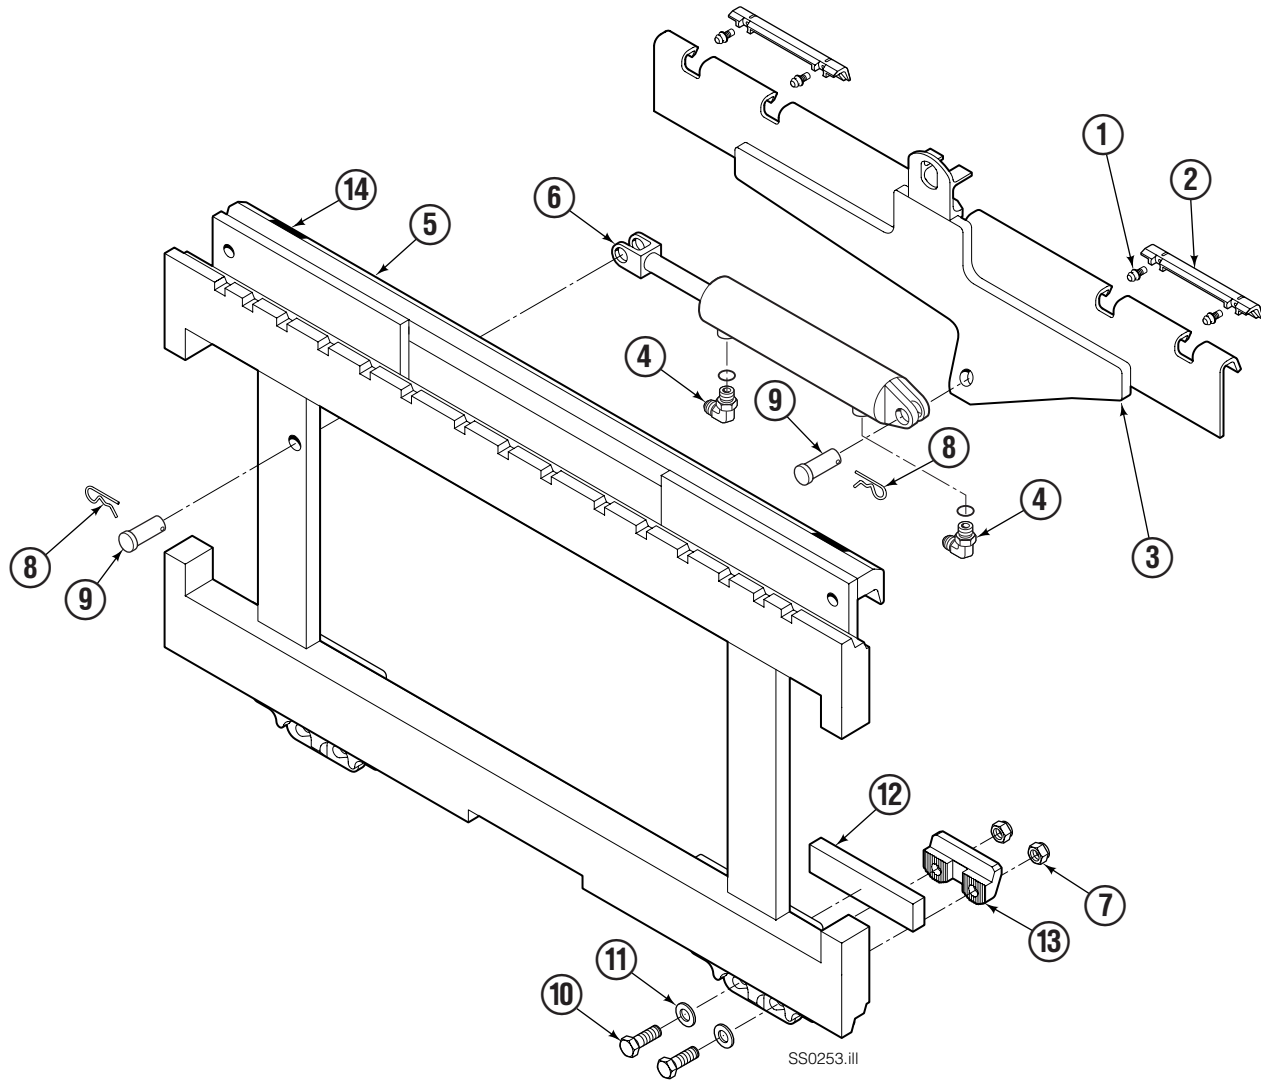

Parts Manual

Model 120D Sideshifter

Serial Number 120D-SS-028

cascade[®]
corporation

For Technical Assistance call: 800-227-2233, Fax: 888-329-8207

To Order Parts call: 888-227-2233, Fax: 888-329-0234

OR

Write: Cascade Corporation, P.O. Box 20187, Portland, OR 97220

Internet: www.cascorp.com

Sideshifter Group

120D			
REF	QTY	PART NO.	DESCRIPTION
		220672	Sideshift Assembly
1	4	7403	Grease Fitting ▲
2	2	672018	Bearing Segment ▲
3	1	216362	Anchor Bracket
4	2	601676	Fitting, 6-6
5	1	216553	Faceplate ■
6	1	676649	Cylinder Assembly ●
7	4	678990	Nut, M16
8	2	672726	Cotter Pin
9	2	678528	Clevis Pin
10	4	752903	Capscrew, M16 x 45
11	4	667225	Washer
12	2	208350	Lower Bearing
13	2	204186	Lower Hook
14	2	221906	Fork Stop Decal

■ If the faceplate needs replacing, your best value is to order the complete sideshifter assembly.

▲ Included in Service Kit 672022.

● See Cylinder page for parts breakdown.

Reference: S-20028

Sideshift Cylinder