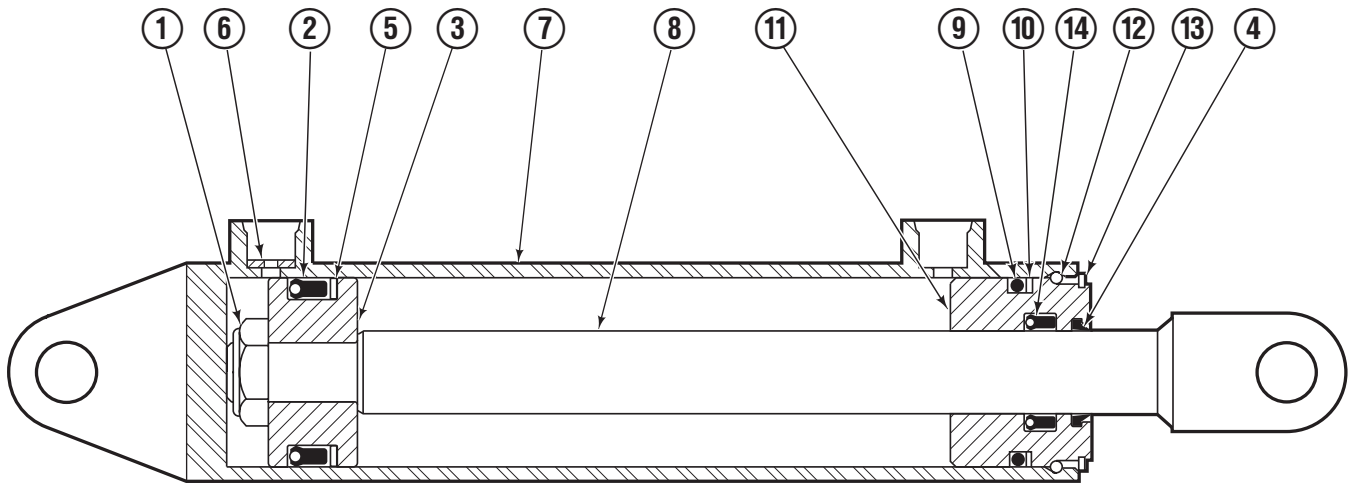

Internet: www.cascorp.com

Sideshifter Group

120D			
REF	QTY	PART NO.	DESCRIPTION
		220672	Sideshift Assembly
1	4	7403	Grease Fitting ▲
2	2	672018	Bearing Segment ▲
3	1	216362	Anchor Bracket
4	2	601676	Fitting, 6-6
5	1	216553	Faceplate ■
6	1	676649	Cylinder Assembly ●
7	4	678990	Nut, M16
8	2	672726	Cotter Pin
9	2	678528	Clevis Pin
10	4	752903	Capscrew, M16 x 45
11	4	667225	Washer
12	2	208350	Lower Bearing
13	2	204186	Lower Hook
14	2	221906	Fork Stop Decal

■ If the faceplate needs replacing, your best value is to order the complete sideshifter assembly.

▲ Included in Service Kit 672022.

● See Cylinder page for parts breakdown.

Reference: S-20028

Sideshift Cylinder