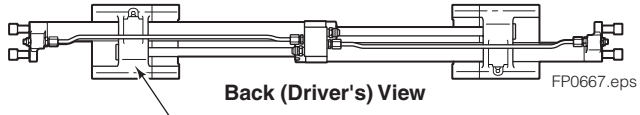

Fork Positioner Assembly

Sticker showing operating pressure, phone numbers for service & parts.

Fork Positioner Assembly

Items that vary by width

120K/150K			
ASSEMBLY PART NO.	REF. NO. 1 ★ CYLINDER SHELL QTY 2	REF. NO. 2 ★ CYLINDER ROD QTY 2	REF. NO. 3 TUBE QTY 2
6804624	6084278	6084279	6045496

REF	QTY	PART NO.	DESCRIPTION
		6069312	Common Parts Group
4	1	6059224	Manifold
5	2	6059395	◆ Fork Carrier, Inner, 122/150/180 mm Fork
6	2	6059301	Fork Carrier, Outer
7	2	424115	Grease Fitting
8	2	6059267	Cylinder Head End
9	2	6042658	Restrictor Fitting
10	4	6059383	Shim
11	2	6059219	Cylinder Retainer
12	8	6059580	O-Ring, Retainer OD ✘
13	2	562132	Rod Seal, Retainer ✘
14	2	562131	Rod Wiper, Retainer ✘
15	4	6059382	Half-Ring Keeper
16	2	6059421	Piston Wear Ring ✘
17	2	6059422	Piston Seal ✘
18	4	6059419	Bearing, Composite
19	4	6059584	Wiper
20	2	6059459	Rod Retainer Plug
21	4	6405531	Capscrew, M12 x 160
22	2	6043332	Fitting, M10 to No.4 JIC ●
23	4	6042689	Fitting, M10 to EO-2 Tube
24	4	769577	Capscrew, M16 x 50 ■
25	4	678992	Lockwasher, M16 ■
26	4	767615	◆ Capscrew, M10 x 25
27	2	6059397	◆ Spacer Bar
28	2	—	Rod Spacer
29	2	8100527	Piston Spacer

★ If cylinder shell or rod needs replacing due to bending damage, order complete Fork Positioner Assembly.

◆ Included in Fork Carrier Assembly 6059395.

✘ Included in Cylinder Service Kit 6081752.

● Included in Fitting Group 6045440.

■ Included in Mounting Kit 6059460.

Reference: SK-8919.1