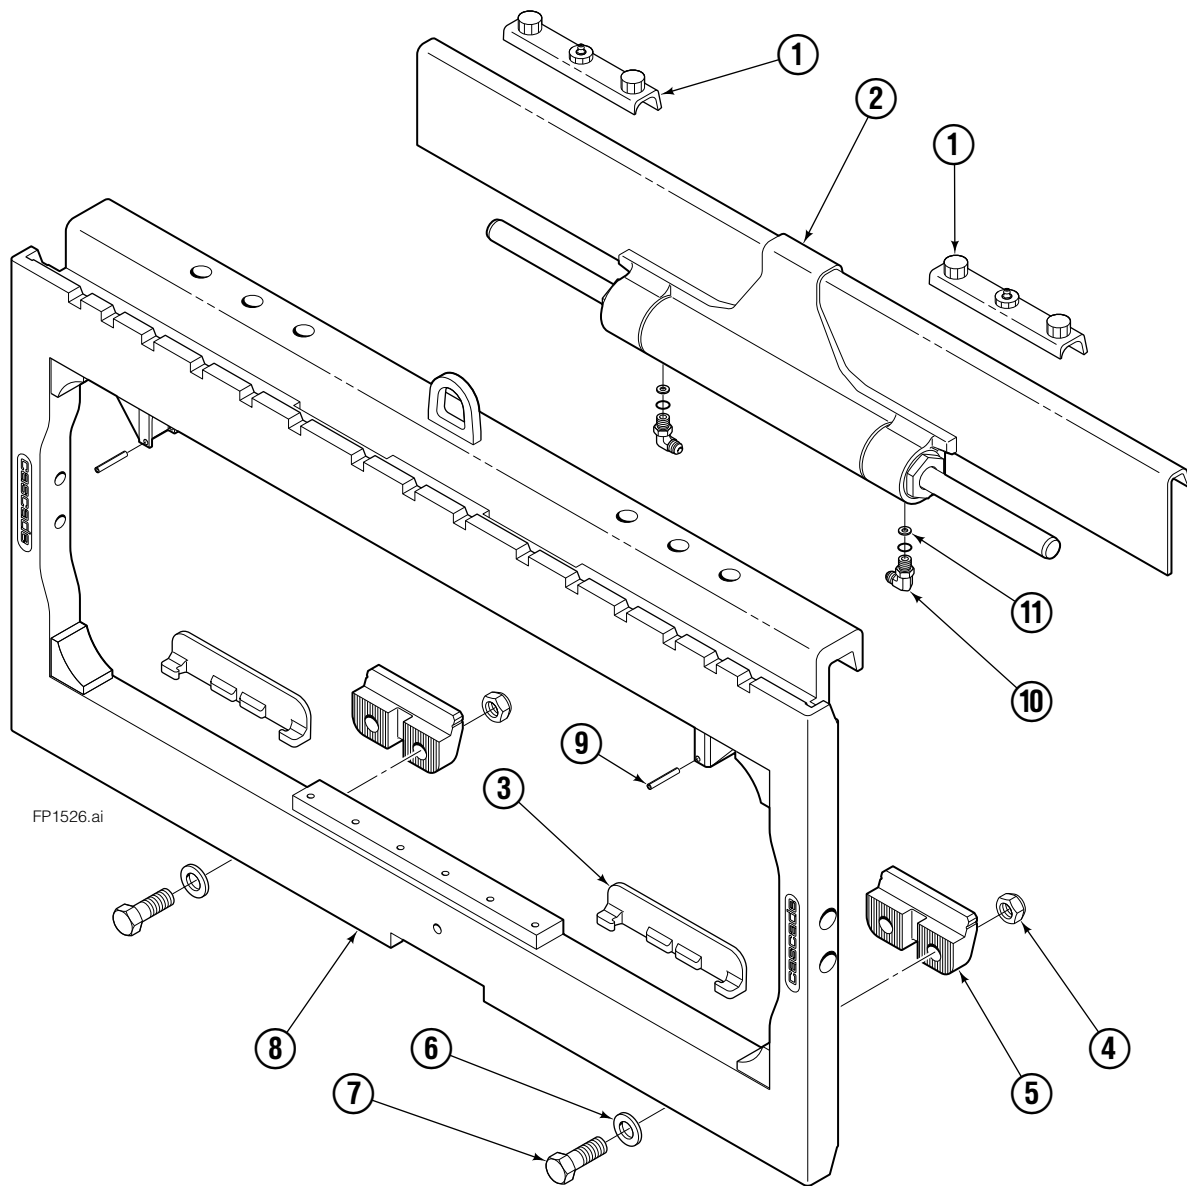

## Items that vary by width

120K/150K			
ASSEMBLY PART NO.	REF. NO. 1 ★ CYLINDER SHELL QTY 2	REF. NO. 2 ★ CYLINDER ROD QTY 2	REF. NO. 3 TUBE QTY 2
6804624	6084278	6084279	6045496

REF	QTY	PART NO.	DESCRIPTION
		6069312	Common Parts Group
4	1	6059224	Manifold
5	2	6059395	◆ Fork Carrier, Inner, 122/150/180 mm Fork
6	2	6059301	Fork Carrier, Outer
7	2	424115	Grease Fitting
8	2	6059267	Cylinder Head End
9	2	6042658	Restrictor Fitting
10	4	6059383	Shim
11	2	6059219	Cylinder Retainer
12	8	6059580	O-Ring, Retainer OD ✘
13	2	562132	Rod Seal, Retainer ✘
14	2	562131	Rod Wiper, Retainer ✘
15	4	6059382	Half-Ring Keeper
16	2	6059421	Piston Wear Ring ✘
17	2	6059422	Piston Seal ✘
18	4	6059419	Bearing, Composite
19	4	6059584	Wiper
20	2	6059459	Rod Retainer Plug
21	4	6405531	Capscrew, M12 x 160
22	2	6043332	Fitting, M10 to No.4 JIC ●
23	4	6042689	Fitting, M10 to EO-2 Tube
24	4	769577	Capscrew, M16 x 50 ■
25	4	678992	Lockwasher, M16 ■
26	4	767615	◆ Capscrew, M10 x 25
27	2	6059397	◆ Spacer Bar
28	2	—	Rod Spacer
29	2	8100527	Piston Spacer

★ If cylinder shell or rod needs replacing due to bending damage, order complete Fork Positioner Assembly.

◆ Included in Fork Carrier Assembly 6059395.

✘ Included in Cylinder Service Kit 6081752.

● Included in Fitting Group 6045440.

# Sideshift Assembly

120K/150K							
REF	QTY	PART NO.	DESCRIPTION	REF	QTY	PART NO.	DESCRIPTION
1	2	6079936	Upper Bearing	7	4	768580	◆ Capscrew, M20 x 60
2	1	6802911	Cylinder ▲	8	1	6804622	Frame
3	2	6057162	Lower Bearing	9	2	7916	Roll Pin
4	4	783800	◆ Nut, M20	10	2	607616	■ Fitting, 6-6
5	2	6083157	◆ Lower Hook	11	2	221733	▼ Restrictor Washer
6	4	215419	◆ Washer, M20				