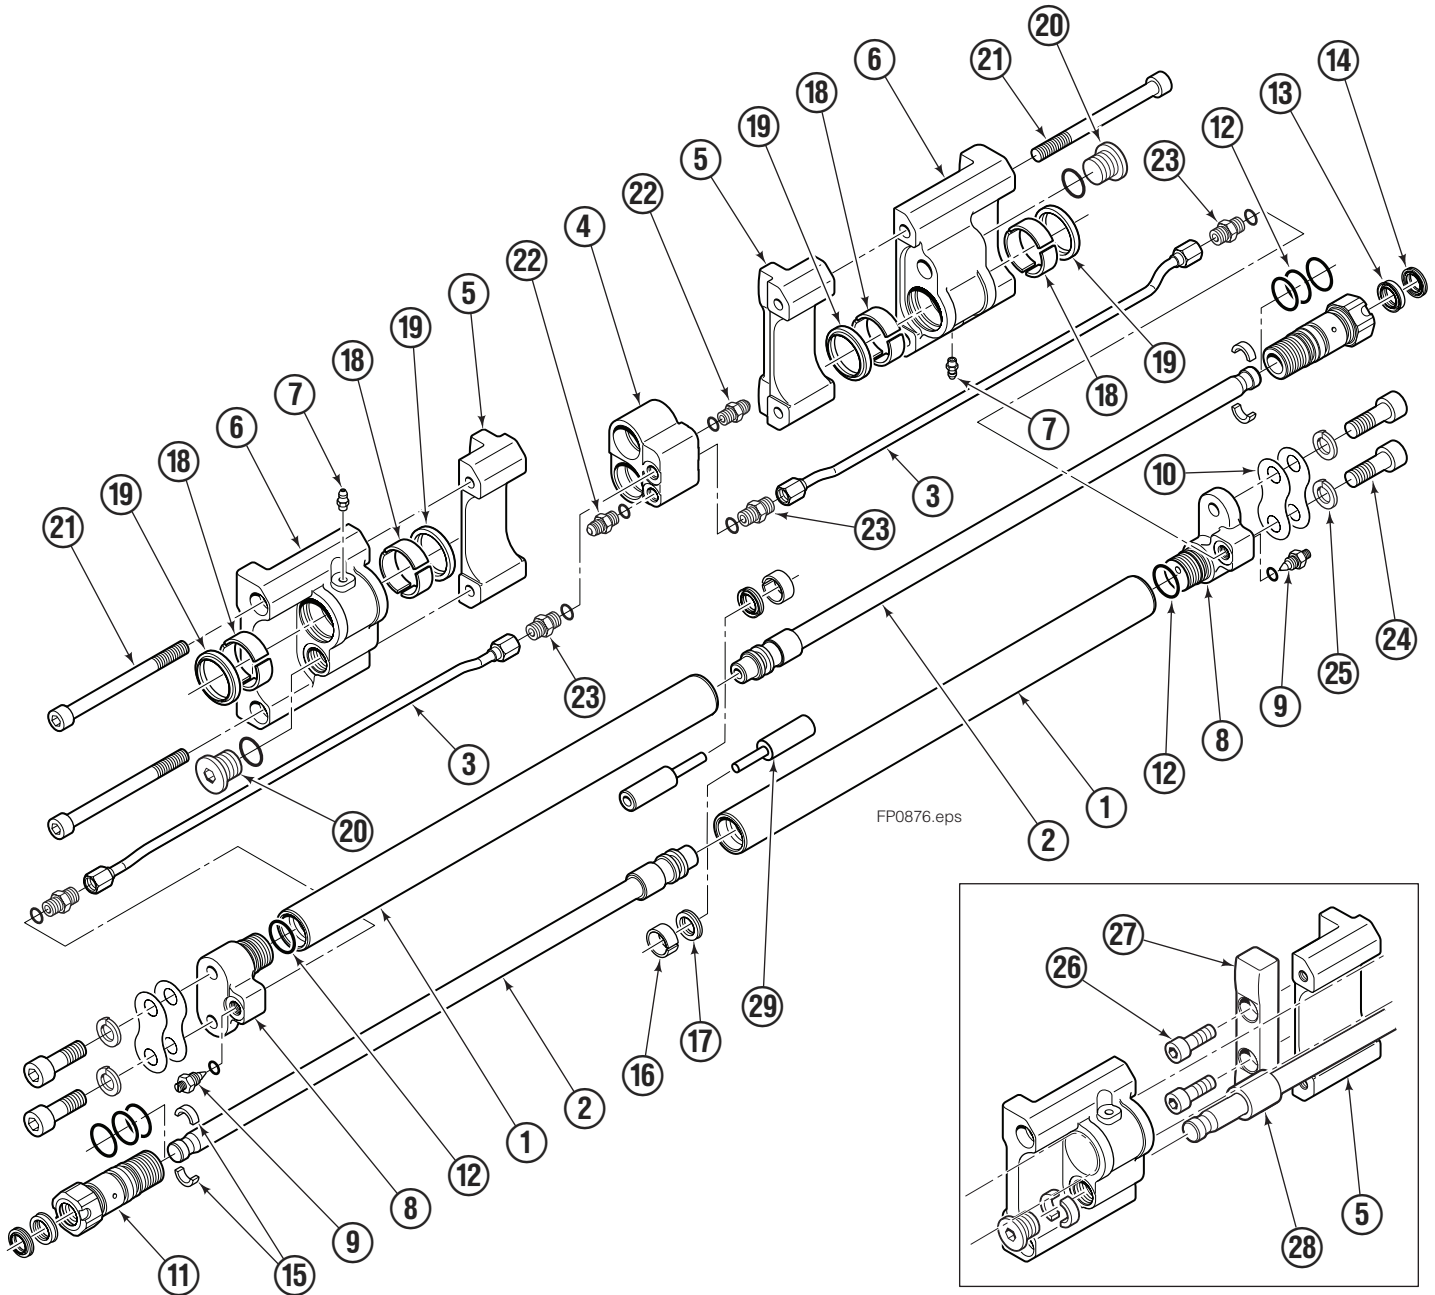

# Fork Positioner Assembly

Sticker showing operating pressure, phone numbers for service & parts.

# Fork Positioner Assembly

## Items that vary by width

120K/150K			
ASSEMBLY PART NO.	REF. NO. 1 ★ CYLINDER SHELL QTY 2	REF. NO. 2 ★ CYLINDER ROD QTY 2	REF. NO. 3 TUBE QTY 2
6804624	6084278	6084279	6045496

REF	QTY	PART NO.	DESCRIPTION
		6069312	Common Parts Group
4	1	6059224	Manifold
5	2	6059395	◆ Fork Carrier, Inner, 122/150/180 mm Fork
6	2	6059301	Fork Carrier, Outer
7	2	424115	Grease Fitting
8	2	6059267	Cylinder Head End
9	2	6042658	Restrictor Fitting
10	4	6059383	Shim
11	2	6059219	Cylinder Retainer
12	8	6059580	O-Ring, Retainer OD ✘
13	2	562132	Rod Seal, Retainer ✘
14	2	562131	Rod Wiper, Retainer ✘
15	4	6059382	Half-Ring Keeper
16	2	6059421	Piston Wear Ring ✘
17	2	6059422	Piston Seal ✘
18	4	6059419	Bearing, Composite
19	4	6059584	Wiper
20	2	6059459	Rod Retainer Plug
21	4	6405531	Capscrew, M12 x 160
22	2	6043332	Fitting, M10 to No.4 JIC ●
23	4	6042689	Fitting, M10 to EO-2 Tube
24	4	769577	Capscrew, M16 x 50 ■
25	4	678992	Lockwasher, M16 ■
26	4	767615	◆ Capscrew, M10 x 25
27	2	6059397	◆ Spacer Bar
28	2	—	Rod Spacer
29	2	8100527	Piston Spacer

# Sideshift Assembly

120K/150K							
REF	QTY	PART NO.	DESCRIPTION	REF	QTY	PART NO.	DESCRIPTION
1	2	6079936	Upper Bearing	7	4	768580	◆ Capscrew, M20 x 60
2	1	6802911	Cylinder ▲	8	1	6804622	Frame
3	2	6057162	Lower Bearing	9	2	7916	Roll Pin
4	4	783800	◆ Nut, M20	10	2	607616	■ Fitting, 6-6
5	2	6083157	◆ Lower Hook	11	2	221733	▼ Restrictor Washer
6	4	215419	◆ Washer, M20				