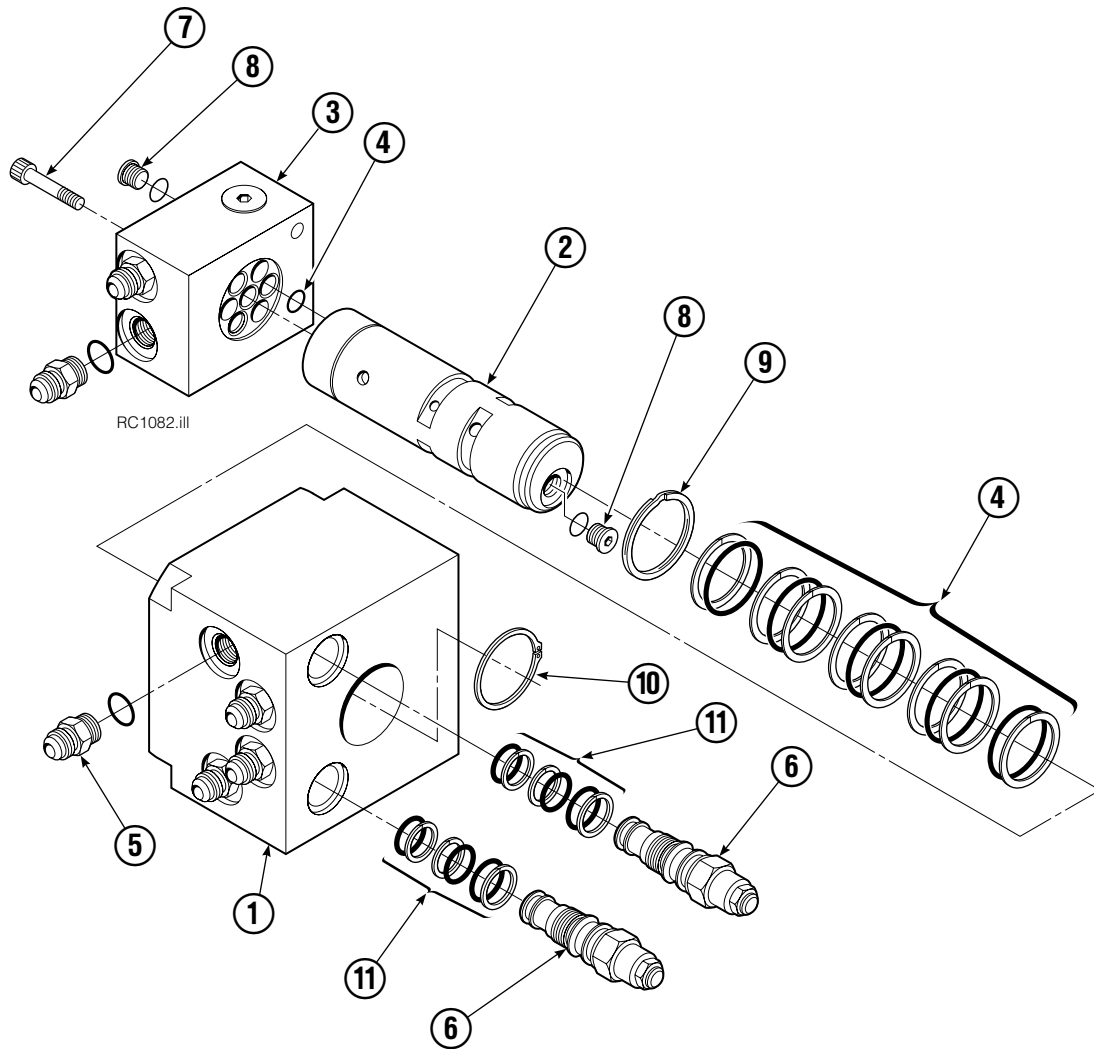

Swing Frame Hosing Group

RC0285.iii

REF	QTY	PART NO.	DESCRIPTION
		3001225	Hosing Group
1	2	206606	Angle
2	1	396781	Revolving Connection ▲
3	4	678514	Hose, 31.5 in.
4	4	6288	Lockwasher, 3/8 in.
5	4	3600	Capscrew, 3/8 NC x .625
6	8	2347	Fitting, 6-6
7	8	674743	Eye Bolt
8	4	675053	Hose, 26.00 in.
9	1	675051	Tube
10	2	675055	Hose, 17.50 in.
11	1	675049	Tube
12	1	675050	Tube
13	1	675048	Tube
14	1	675047	Tube
15	1	675045	Tube
16	1	675044	Tube
17	1	675046	Tube
18	2	649086	Cable Tie
19	2	665992	Shoulder Bolt
20	2	209021	Washer
21	2	208765	Grommet

▲ See Revolving Connection page for parts breakdown.
Reference: SK-5831, Common Parts 396780.

Swing Frame Revolving Connection

77F			
REF	QTY	PART NO.	DESCRIPTION
		396781	Revolving Connection
1	1	207443	Body
2	1	397513	Shaft
3	1	680451	End Block
4	1	674777	Service Kit
5	14	604511	Fitting, 6-6
6	2	674732	Counterbalance Valve
7	3	768800	Capscrew, M8 x 1.25 x 45-8.8
8	5	663694	Fitting, 3
9	1	7341	Snap Ring
10	1	3138	Snap Ring
11	1	667516	Service Kit

Reference: 208798.

Short Arm Cylinder

REF	QTY	PART NO.	DESCRIPTION
		557362	Cylinder Assembly
1	3	674843	Bearing
2	1	560997	Nut
3	1	674843	◆ Bearing
4	1	662462	◆ Seal
5	2	638295	◆ Back-Up Ring
6	2	604511	Fitting, 6-6
7	1	556852	Fitting, 4
8	1	557212	Check Valve
9	1	2801	◆ O-Ring
10	1	562731	◆ Back-Up Ring
11	1	554598	◆ Seal
12	1	628047	◆ Wiper
13	1	555392	Rod
14	1	555724	Retainer
15	1	557389	Piston
16	1	2722	◆ O-Ring
17	1	555741	Shell
18	1	667516	Check Valve Service Kit
19	1	—	Spacer
20	1	669243	Seal Loader
		555725	Service Kit