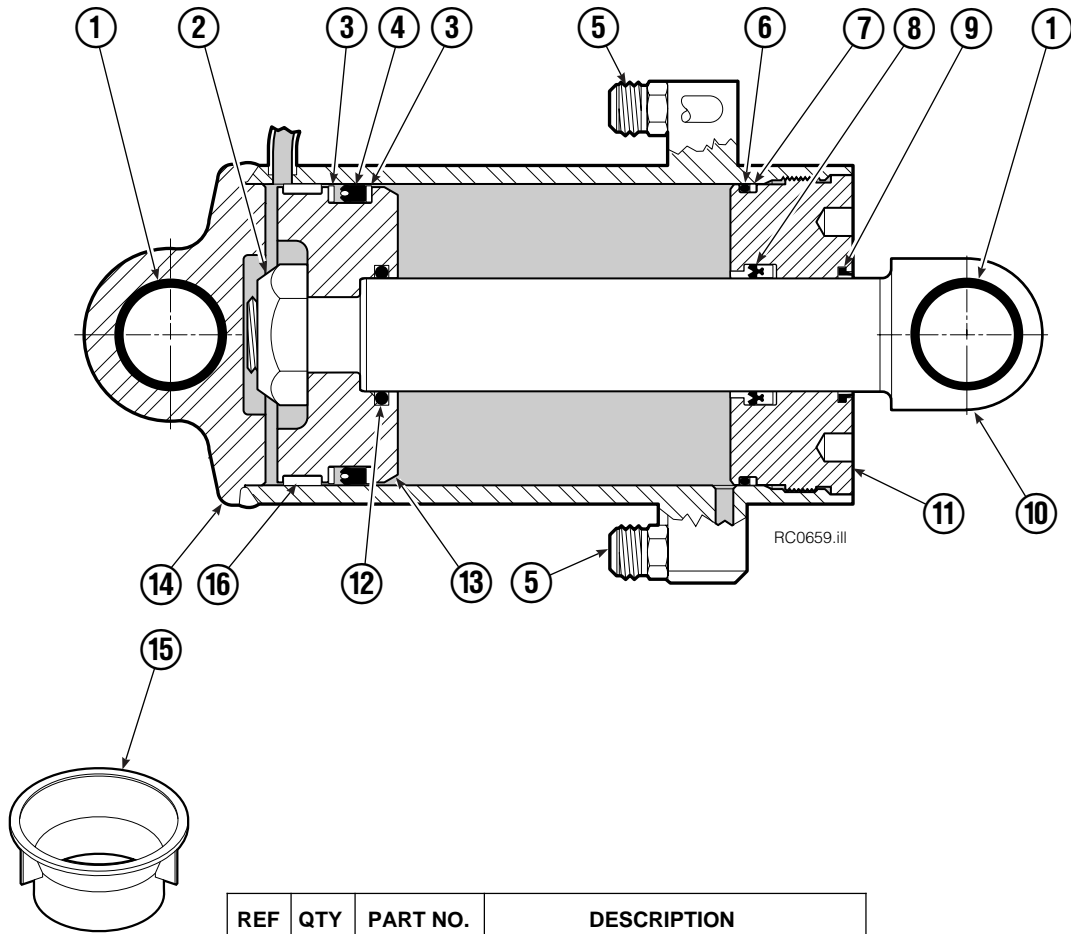

Reference: 208798.

Short Arm Cylinder

REF	QTY	PART NO.	DESCRIPTION
		557362	Cylinder Assembly
1	3	674843	Bearing
2	1	560997	Nut
3	1	674843	◆ Bearing
4	1	662462	◆ Seal
5	2	638295	◆ Back-Up Ring
6	2	604511	Fitting, 6-6
7	1	556852	Fitting, 4
8	1	557212	Check Valve
9	1	2801	◆ O-Ring
10	1	562731	◆ Back-Up Ring
11	1	554598	◆ Seal
12	1	628047	◆ Wiper
13	1	555392	Rod
14	1	555724	Retainer
15	1	557389	Piston
16	1	2722	◆ O-Ring
17	1	555741	Shell
18	1	667516	Check Valve Service Kit
19	1	—	Spacer
20	1	669243	Seal Loader
		555725	Service Kit

◆ Included in Service Kit 555725.

Reference: S-5313, S-5314.

Cylinder

REF	QTY	PART NO.	DESCRIPTION	REF	QTY	PART NO.	DESCRIPTION
		342735	Cylinder Assembly	16	1	556852	Fitting, 4
1	1	556597	Shell	17	2	604511	Fitting, 6-6
2	1	559680	Rod	18	1	559735	Spacer
3	1	559681	Plunger	19	2	675006	Bearing
4	1	559684	Piston	20	2	2722	◆ O-Ring
5	1	662462	◆ Seal	21	1	647870	◆ Seal
6	2	638295	◆ Nylon Ring	22	1	667675	Retainer
7	1	660789	◆ Ring - Wear	23	1	553524	◆ Seal
8	1	674843	◆ Bearing	24	1	636860	◆ Wiper
9	1	580997	Nut	25	1	2791	◆ O-Ring
10	1	2801	◆ O-Ring	26	1	615134	◆ Back-up Ring
11	1	583977	◆ Back-up Ring	27	1	638246	◆ Nylon Ring
12	1	554598	◆ Seal	28	1	667516	Check Valve Service Kit
13	1	559685	Retainer	29	1	672910	Seal Loader Kit
14	1	564930	◆ Wiper			559837	Service Kit
15	1	557212	Check Valve				

◆ Included in Service Kit 559837.

Ref: S-6114, S-6115.

Swing Cylinder

REF	QTY	PART NO.	DESCRIPTION
		580034	Cylinder Assembly
1	3	674843	Bearing
2	1	561997	Nut
3	2	638295	◆ Back-Up Ring
4	1	557446	◆ Seal
5	2	604511	Fitting, 6-6
6	1	2801	◆ O-Ring
7	1	563977	◆ Back-Up Ring
8	1	554598	◆ Seal
9	1	564930	◆ Wiper
10	1	557713	Rod
11	1	555724	Retainer
12	1	2722	◆ O-Ring
13	1	557389	Piston
14	1	555776	Shell
15	1	672910	◆ Seal Loader
16	1	660769	Bearing
		555725	Service Kit