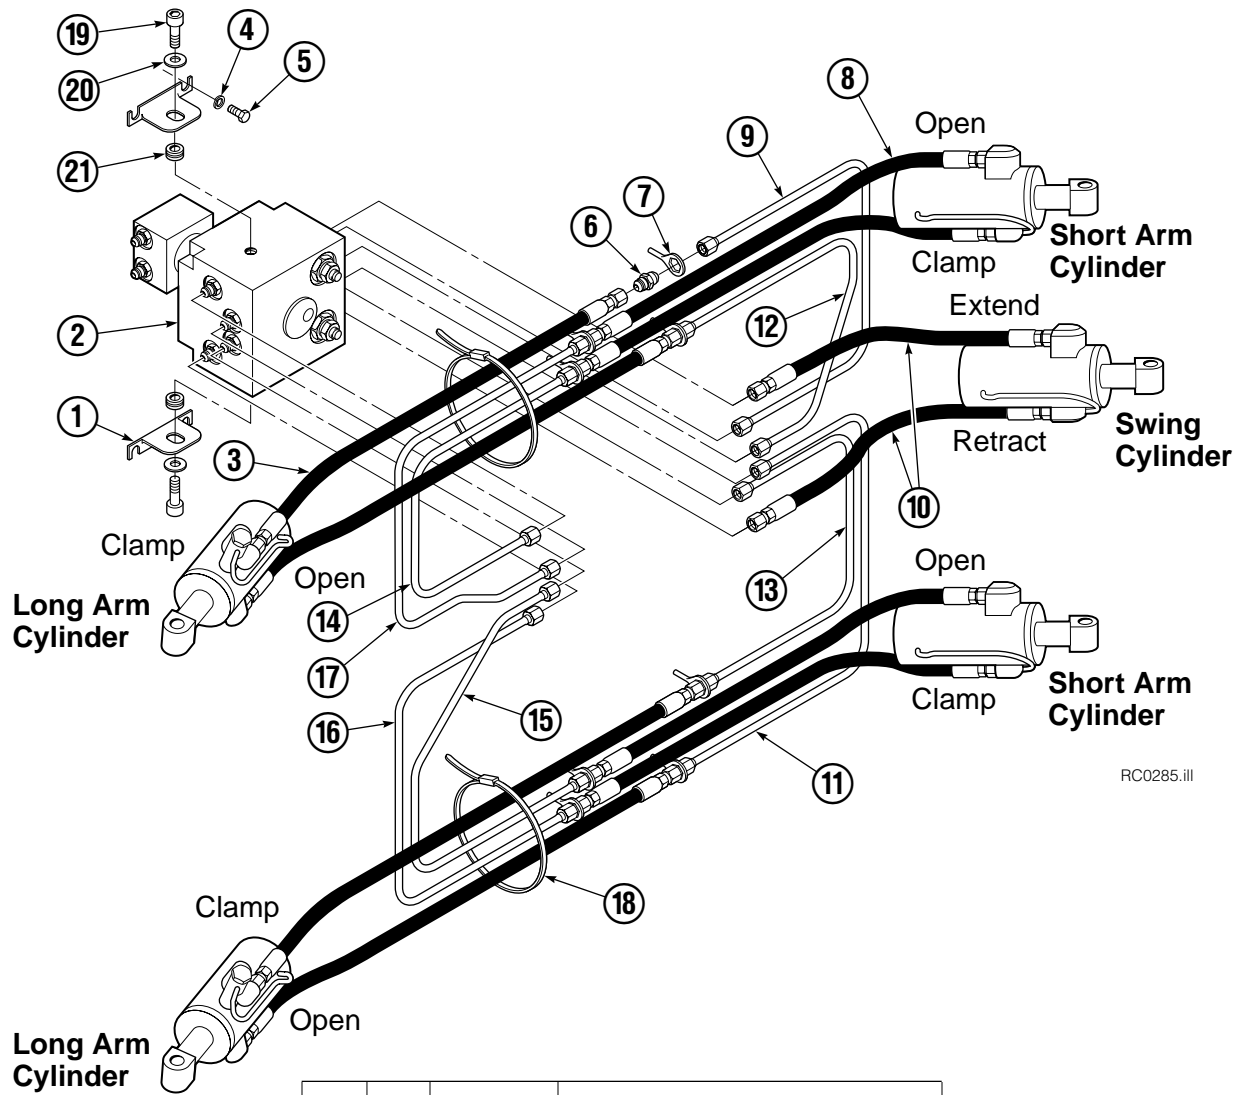

Swing Frame Hosing Group

RC0285.iii

REF	QTY	PART NO.	DESCRIPTION
		3001225	Hosing Group
1	2	206606	Angle
2	1	396781	Revolving Connection ▲
3	4	678514	Hose, 31.5 in.
4	4	6288	Lockwasher, 3/8 in.
5	4	3600	Capscrew, 3/8 NC x .625
6	8	2347	Fitting, 6-6
7	8	674743	Eye Bolt
8	4	675053	Hose, 26.00 in.
9	1	675051	Tube
10	2	675055	Hose, 17.50 in.
11	1	675049	Tube
12	1	675050	Tube
13	1	675048	Tube
14	1	675047	Tube
15	1	675045	Tube
16	1	675044	Tube
17	1	675046	Tube
18	2	649086	Cable Tie
19	2	665992	Shoulder Bolt
20	2	209021	Washer
21	2	208765	Grommet

▲ See Revolving Connection page for parts breakdown.
Reference: SK-5831, Common Parts 396780.

Swing Frame Revolving Connection

77F			
REF	QTY	PART NO.	DESCRIPTION
		396781	Revolving Connection
1	1	207443	Body
2	1	397513	Shaft
3	1	680451	End Block
4	1	674777	Service Kit
5	14	604511	Fitting, 6-6
6	2	674732	Counterbalance Valve
7	3	768800	Capscrew, M8 x 1.25 x 45-8.8
8	5	663694	Fitting, 3
9	1	7341	Snap Ring
10	1	3138	Snap Ring
11	1	667516	Service Kit