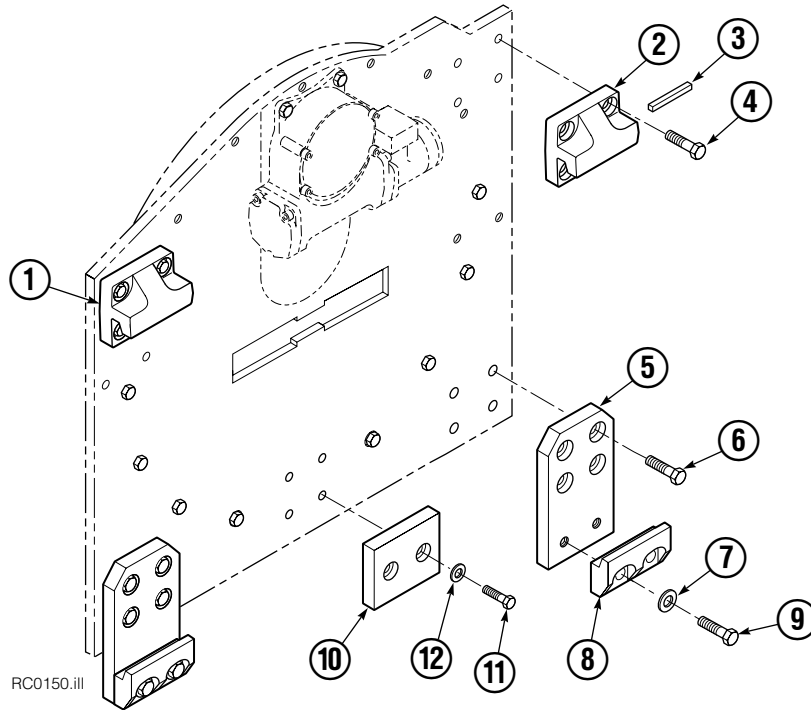

Bolt-On Mounting Group

RC0150.iii

Class IV, 0°			
REF	QTY	PART NO.	DESCRIPTION
		678504	Mounting Group
1	1	675062	Upper Hook – LH
2	1	675061	Upper Hook – RH
3	1	670704	Stop Kit
4	8	675078	Capscrew, 3/4 NC x 1.50
5	2	675082	Extension
6	8	673387	Capscrew, 5/8 NC x 1.75
7	4	670692	Washer
8	2	679832	Lower Hook
9	4	675079	Capscrew, 3/4 NC x 2.00
10	1	675081	Center Spacer
11	2	4472	Capscrew, 3/8 NC x 1.50
12	2	6372	Lockwasher, 3/8 in. ID