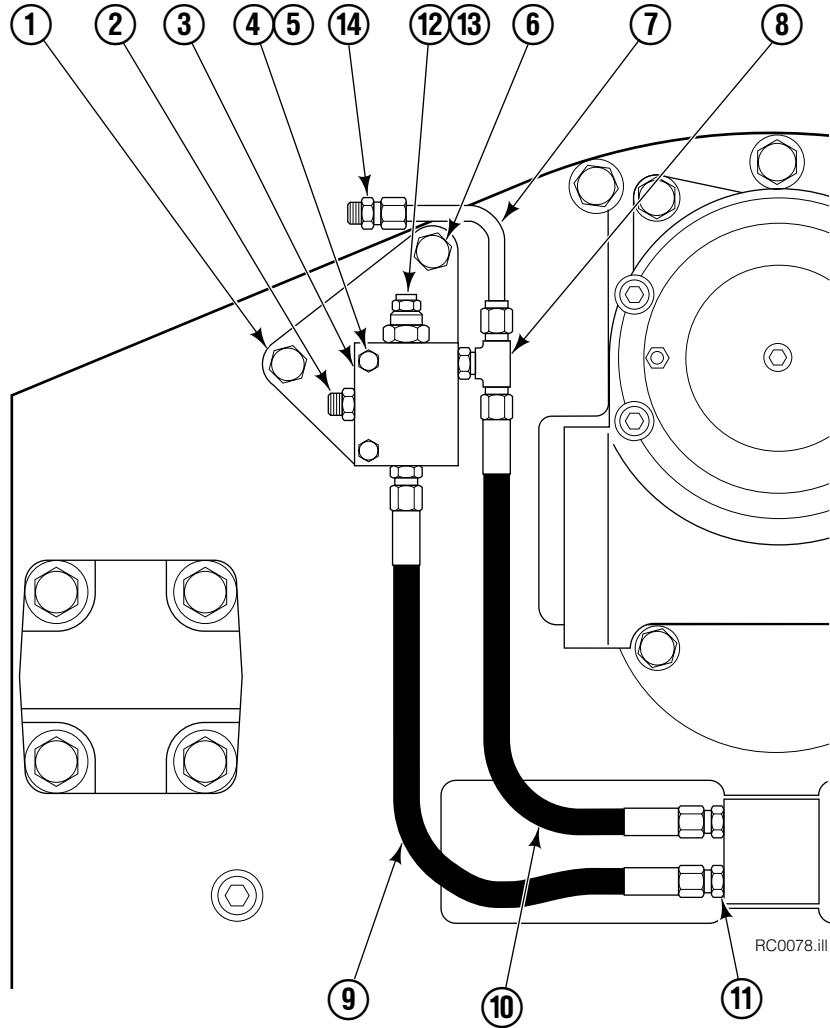

Counterbalance Valve Kit

77F			
REF	QTY	PART NO	DESCRIPTION
		359317	Counterbalance Valve Kit
1	1	358454	Bracket
2	2	611288	Fitting, 6-8
2	1	607486	Fitting, 8-8
3	1	358455	Valve Assembly
4	2	360785	Capscrew
5	2	6287	Lockwasher
6	2	201266	Capscrew
7	1	321589	Tube
8	1	611311	Fitting, 6-6-6
9	1	200012	Hose
10	1	360795	Hose
11	2	604511	Fitting, 6-6
12	1	201267	Valve Cartridge
13	1	667516	Valve Cartridge Service Kit
14	1	2347	Fitting, 6-6
14	1	607486	Fitting, 8-8