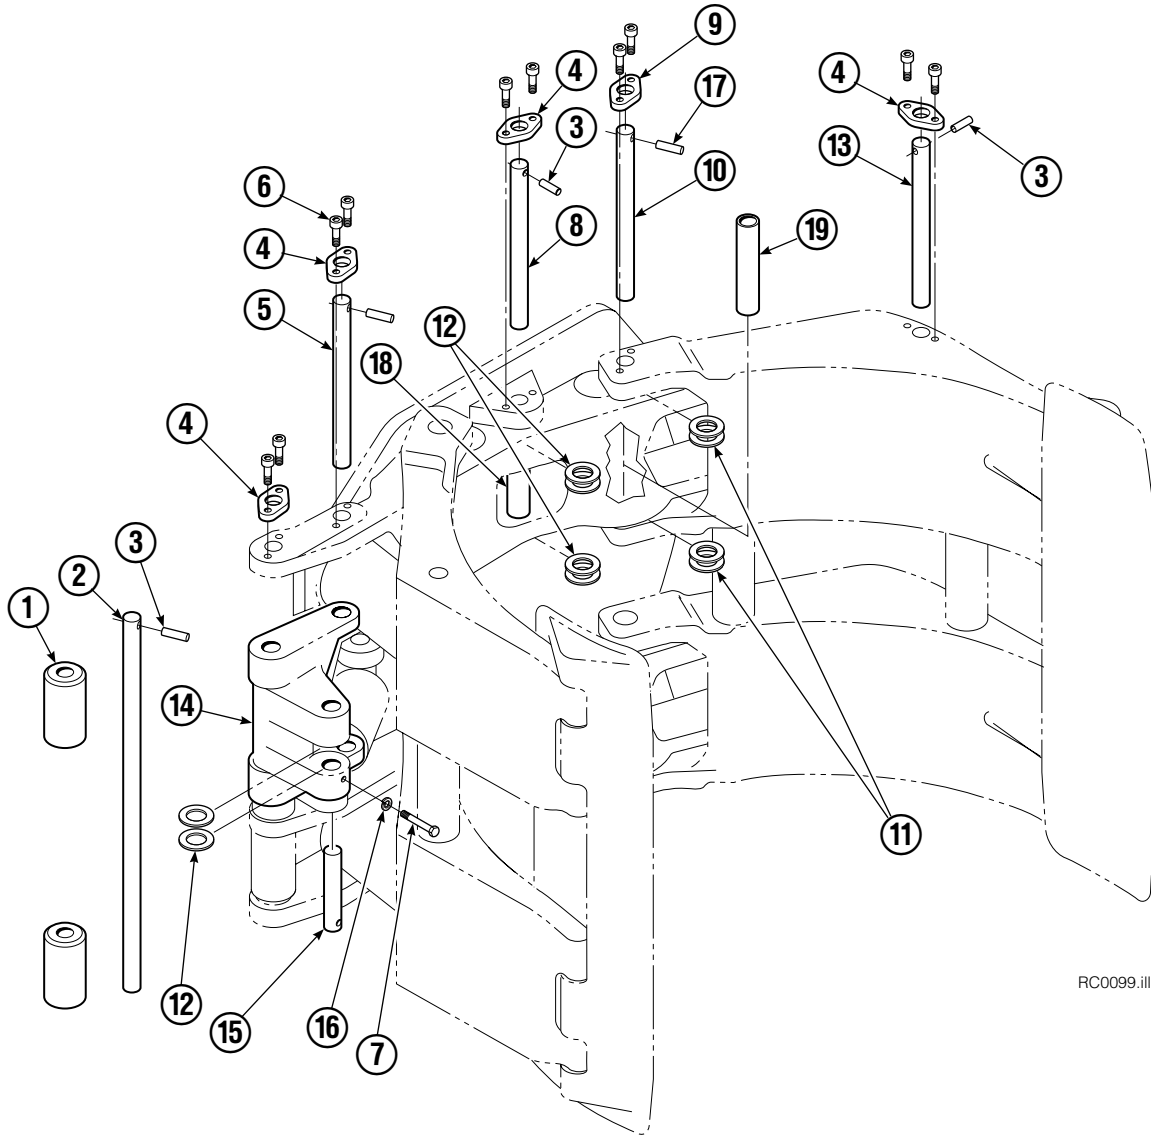

Common Components Group

RC0099.iii

77F

REF	QTY	PART NO.	DESCRIPTION
		680638	Components Group
1	2	675024	Roller
2	1	675021	Pin
3	11	673385	Drive Pin
4	11	674828	Retainer
5	4	675018	Pin
6	30	4466	Capscrew, 3/8 NC x .50 GR8
7	2	643518	Capscrew, 5/16 NC x 2.25 GR8
8	2	675019	Pin
9	4	674830	Retainer
10	4	675022	Pin
11	16	673379	Shim
12	16	660200	Shim
13	4	680651	Pin
14	1	678521	Swing Casting
15	2	675023	Pin
16	2	6287	Lockwasher, 4/16 ID
17	4	675086	Drive Pin
18	2	681668	Spacer
19	4	681672	Spacer