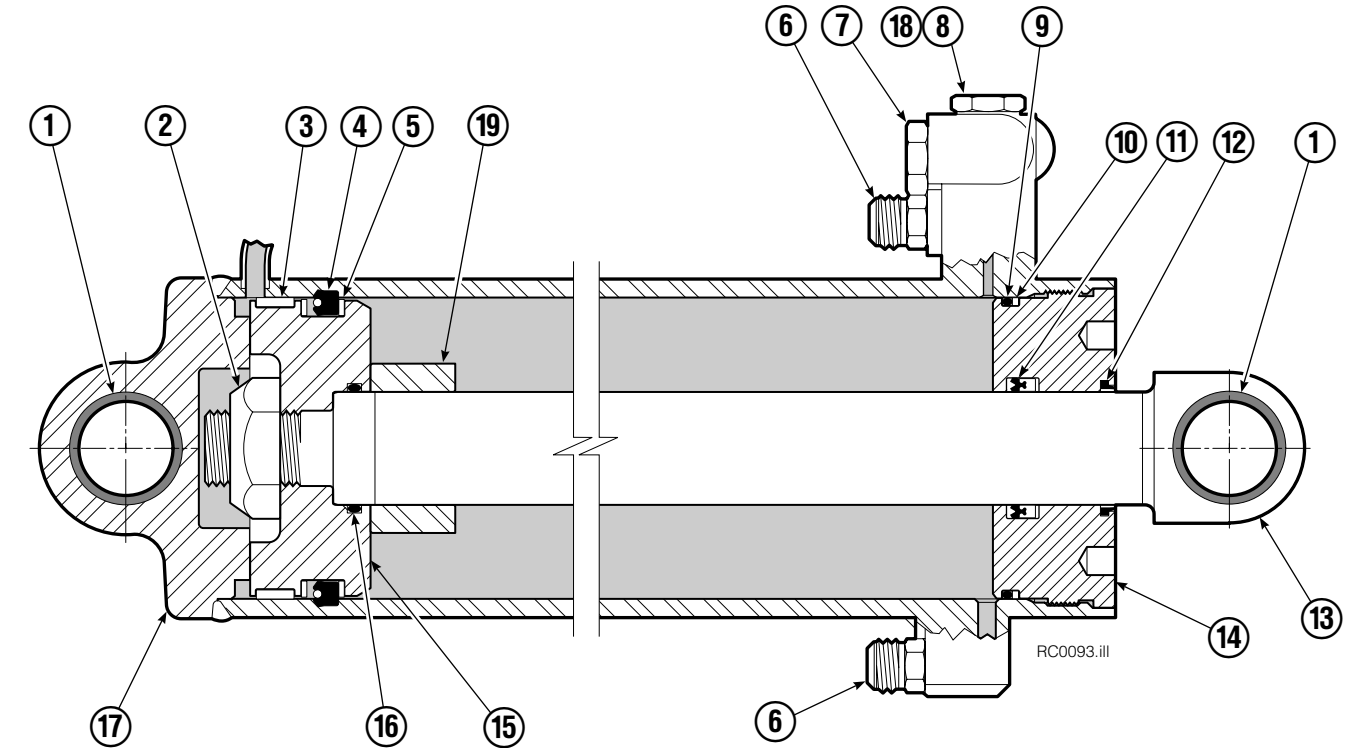

Short Arm Cylinder

REF	QTY	PART NO.	DESCRIPTION
		557362	Cylinder Assembly
1	3	674843	Bearing
2	1	560997	Nut
3	1	674843	◆ Bearing
4	1	662462	◆ Seal
5	2	638295	◆ Back-Up Ring
6	2	604511	Fitting, 6-6
7	1	556852	Fitting, 4
8	1	557212	Check Valve
9	1	2801	◆ O-Ring
10	1	562731	◆ Back-Up Ring
11	1	554598	◆ Seal
12	1	628047	◆ Wiper
13	1	555392	Rod
14	1	555724	Retainer
15	1	557389	Piston
16	1	2722	◆ O-Ring
17	1	555741	Shell
18	1	667516	Check Valve Service Kit
19	1	—	Spacer
20	1	669243	Seal Loader
		555725	Service Kit

◆ Included in Service Kit 555725.

Reference: S-5313, S-5314.