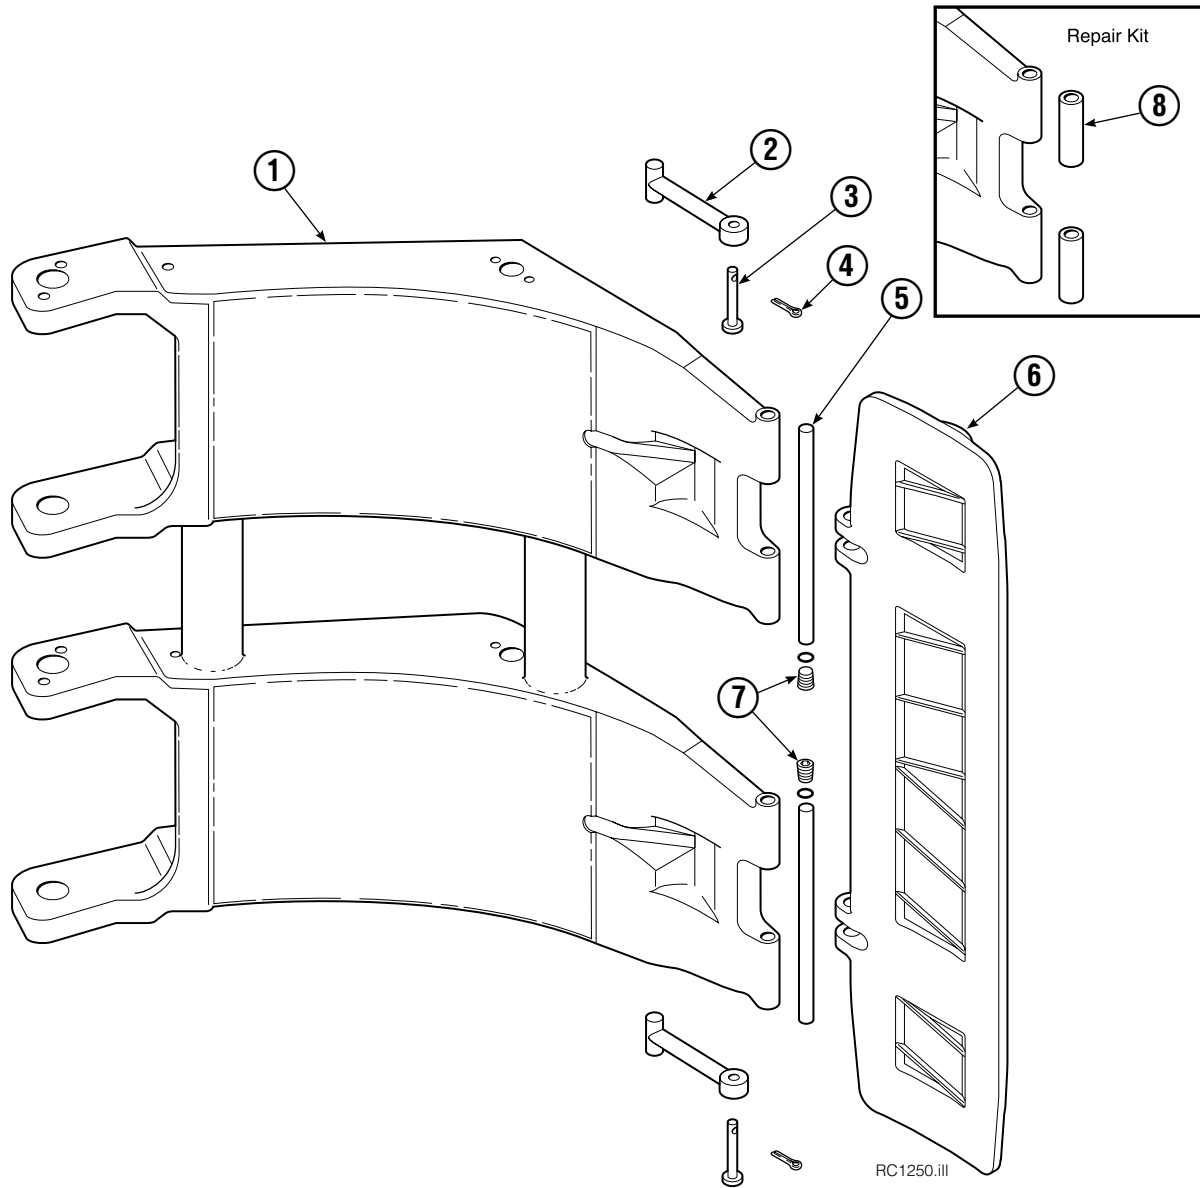

Contact Pad and Short Arm

77F			
REF	QTY	PART NO.	DESCRIPTION
		398938	Contact Pad Group ●
1	1	678537	Short Arm
2	2	674994	Link
3	2	682978	Clevis Pin
4	2	6525	Cotter Pin
5	2	674993	Pin
6	1	338707	Contact Pad
7	2	689900	Plug
8	1	676810	Arm Tip Repair Kit

● Includes items 2 through 7 only.