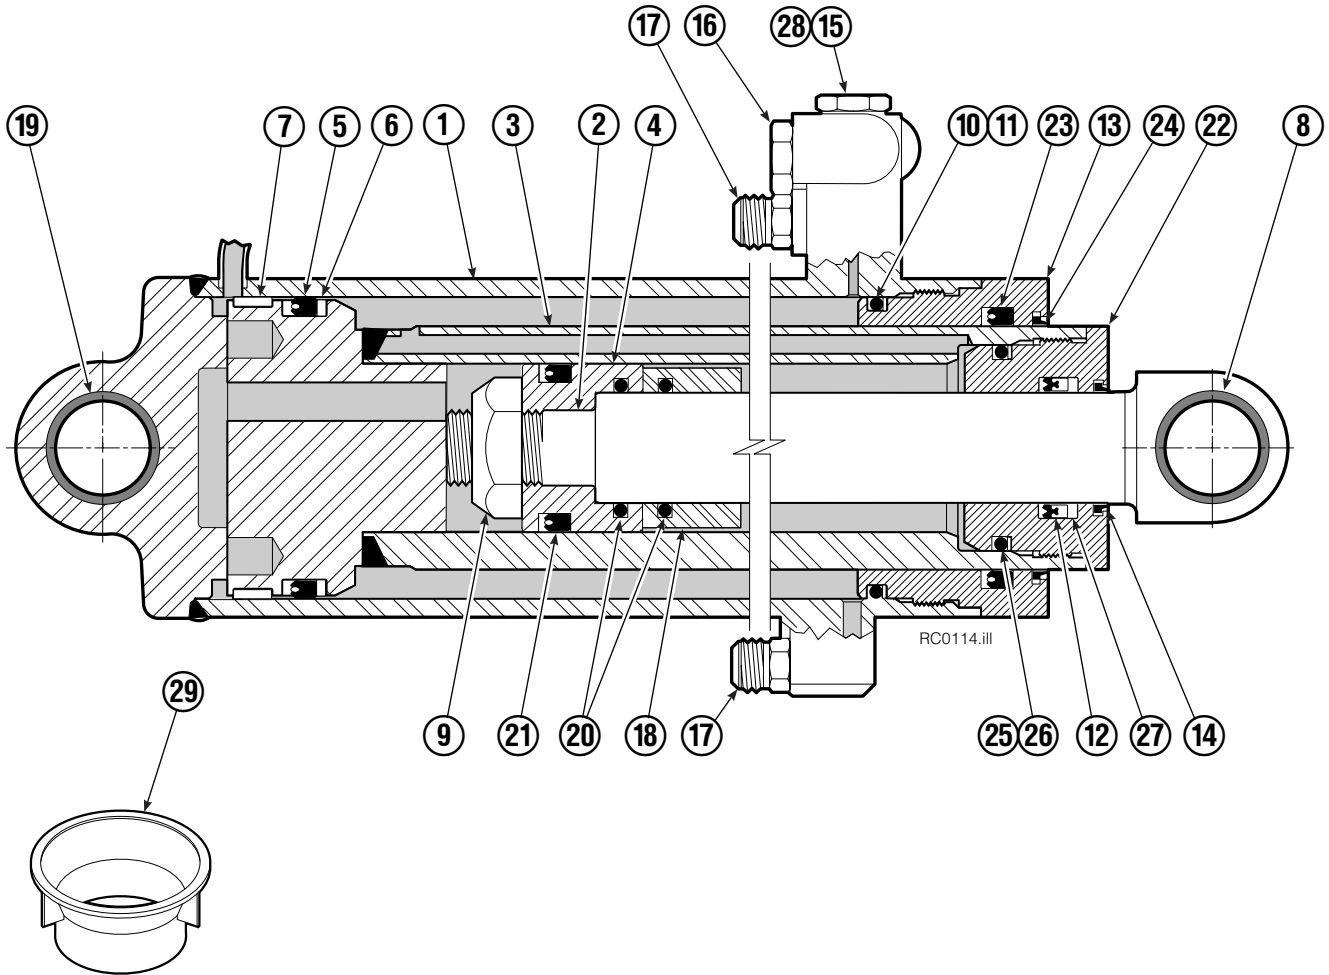

Cylinder

REF	QTY	PART NO.	DESCRIPTION	REF	QTY	PART NO.	DESCRIPTION
		342735	Cylinder Assembly	16	1	556852	Fitting, 4
1	1	556597	Shell	17	2	604511	Fitting, 6-6
2	1	559680	Rod	18	1	559735	Spacer
3	1	559681	Plunger	19	2	675006	Bearing
4	1	559684	Piston	20	2	2722	◆ O-Ring
5	1	662462	◆ Seal	21	1	647870	◆ Seal
6	2	638295	◆ Nylon Ring	22	1	667675	Retainer
7	1	660789	◆ Ring - Wear	23	1	553524	◆ Seal
8	1	674843	◆ Bearing	24	1	636860	◆ Wiper
9	1	580997	Nut	25	1	2791	◆ O-Ring
10	1	2801	◆ O-Ring	26	1	615134	◆ Back-up Ring
11	1	583977	◆ Back-up Ring	27	1	638246	◆ Nylon Ring
12	1	554598	◆ Seal	28	1	667516	Check Valve Service Kit
13	1	559685	Retainer	29	1	672910	Seal Loader Kit
14	1	564930	◆ Wiper			559837	Service Kit
15	1	557212	Check Valve				

◆ Included in Service Kit 559837.

Ref: S-6114, S-6115.