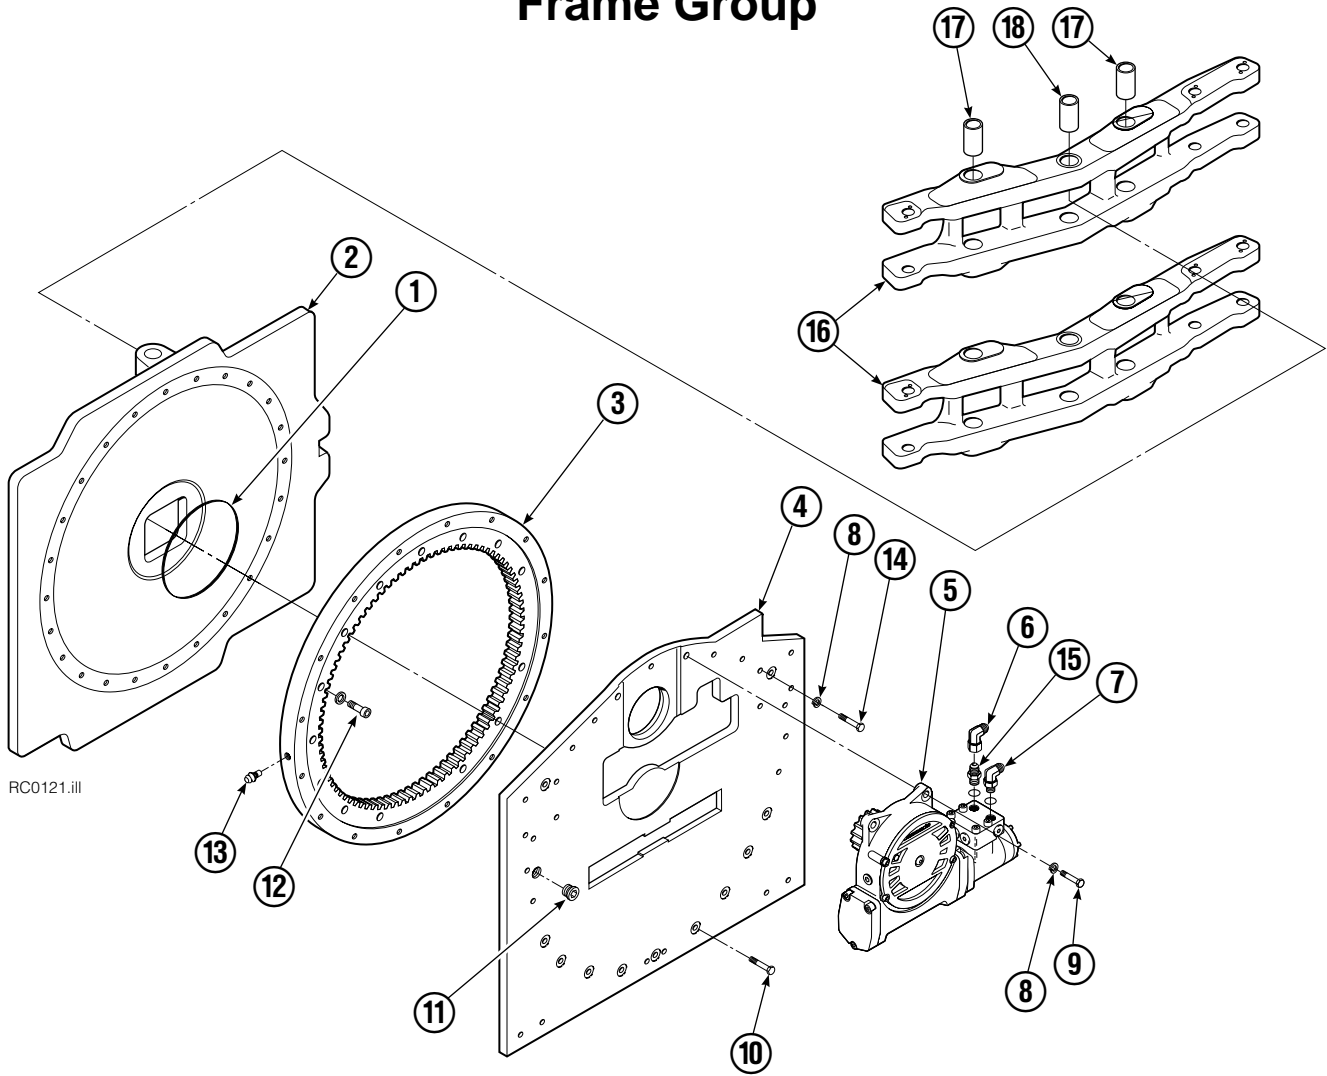

Frame Group

77F			
REF	QTY	PART NO.	DESCRIPTION
		678499	Frame Group
1	1	670931	Seal
2	1	674976	Faceplate
3	1	672830	Bearing Assembly
4	1	678381	Baseplate
5	1	795492	Drive Group ●
6	1	605761	Fitting, 8-8
7	1	601250	Fitting, 8-8
8	17	6290	Lockwasher, 1/2 ID
9	4	661742	Capscrew, 1/2 NC x 1.25 GR5
10	11	643538	Capscrew, 1/2 NC x 1.50 GR8
11	1	6605	Plug
12	24	4507	Capscrew
13	1	7401	Grease Fitting
14	13	643539	Capscrew, 1/2 NC x 1.75 GR8
15	1	601377	Fitting, 8-8
16	2	678519	Swing Frame ▼
17	8	675008	Bushing ▼
18	4	675006	Bushing ▼

● See Drive Group page for parts breakdown.

▼ Included in Swing Frame Group 678516.

Reference: Common Parts 675069.