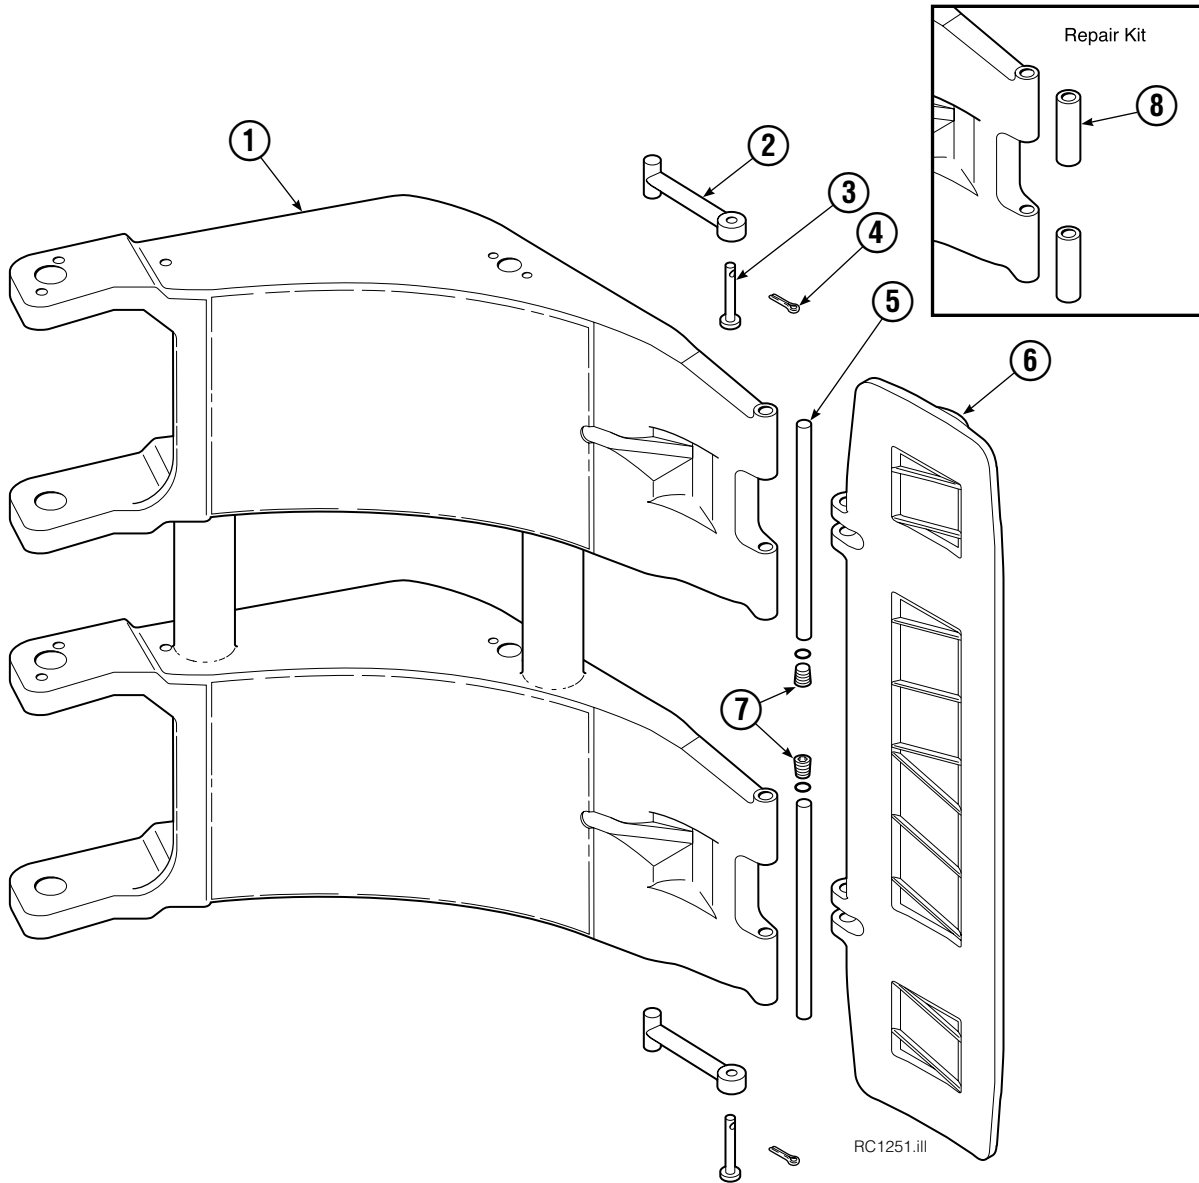

Contact Pad and Long Arm

77F			
REF	QTY	PART NO.	DESCRIPTION
		398938	Contact Pad Group ●
1	1	680481	Long Arm
2	2	674994	Link
3	2	682978	Clevis Pin
4	2	6525	Cotter Pin
5	2	674993	Pin
6	1	338707	Contact Pad
7	2	689900	Plug
8	1	676810	Arm Tip Repair Kit

● Includes items 2 through 7 only.