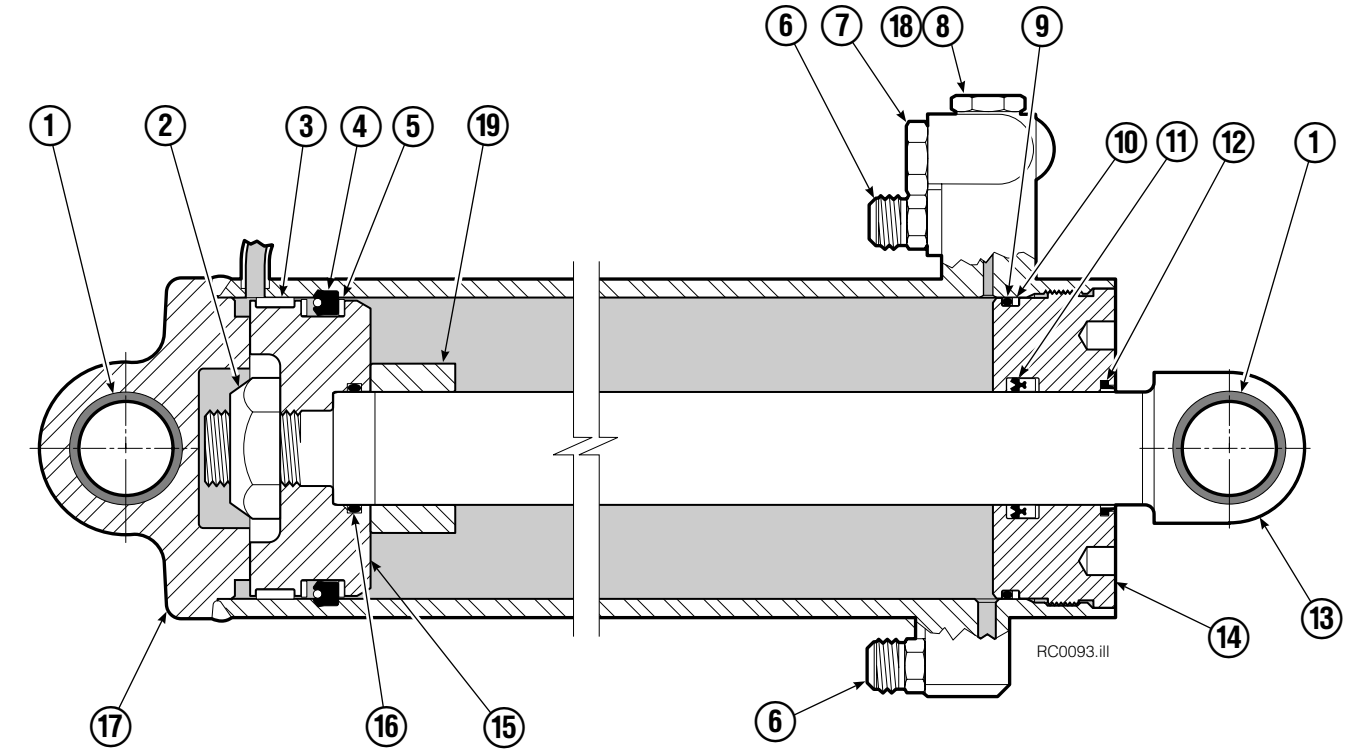

Short Arm Cylinder

REF	QTY	PART NO.	DESCRIPTION
		557363	Cylinder Assembly
1	3	674843	Bearing
2	1	560997	Nut
3	1	674843	◆ Bearing
4	1	662462	◆ Seal
5	2	638295	◆ Back-Up Ring
6	2	604511	Fitting, 6-6
7	1	556852	Fitting, 4
8	1	557212	Check Valve
9	1	2801	◆ O-Ring
10	1	562731	◆ Back-Up Ring
11	1	554598	◆ Seal
12	1	628047	◆ Wiper
13	1	555393	Rod
14	1	555724	Retainer
15	1	557389	Piston
16	1	2722	◆ O-Ring
17	1	555741	Shell
18	1	667516	Check Valve Service Kit
19	1	—	Spacer
20	1	669243	Seal Loader
		555725	Service Kit

◆ Included in Service Kit 555725.

Reference: S-5313, S-5314.