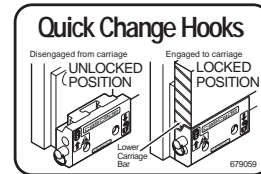

Safety Decals

RC0636.ill

4

6

5

Roll Clamp Safety Decals			
REF	QTY	PART NO.	DESCRIPTION
1	6	665595	No Hand Hold Decal
2	3	660269	Short Arm Rotation Position Decal
3	4	656038	Caution Decal
4	4	679150	No Step Decal
5	4	665677	Trapped Pressure Decal
6	1	679059	Quick-Change Hook Decal

Publications

GA0006.ill

Roll Clamp Publications	
674512	Service Manual
674509	Operator's Guide – Fixed Frame
676268	Operator's Guide – Swing Frame
674510	Installation Instructions – Fixed Frame
674511	Installation Instructions – Swing Frame
677555	Driver Training Video – VHS
678363	Troubleshooting Video – VHS
680664	Servicing Cascade Cylinders – VHS
679929	Tool Catalog
673964	Literature Index Order Form