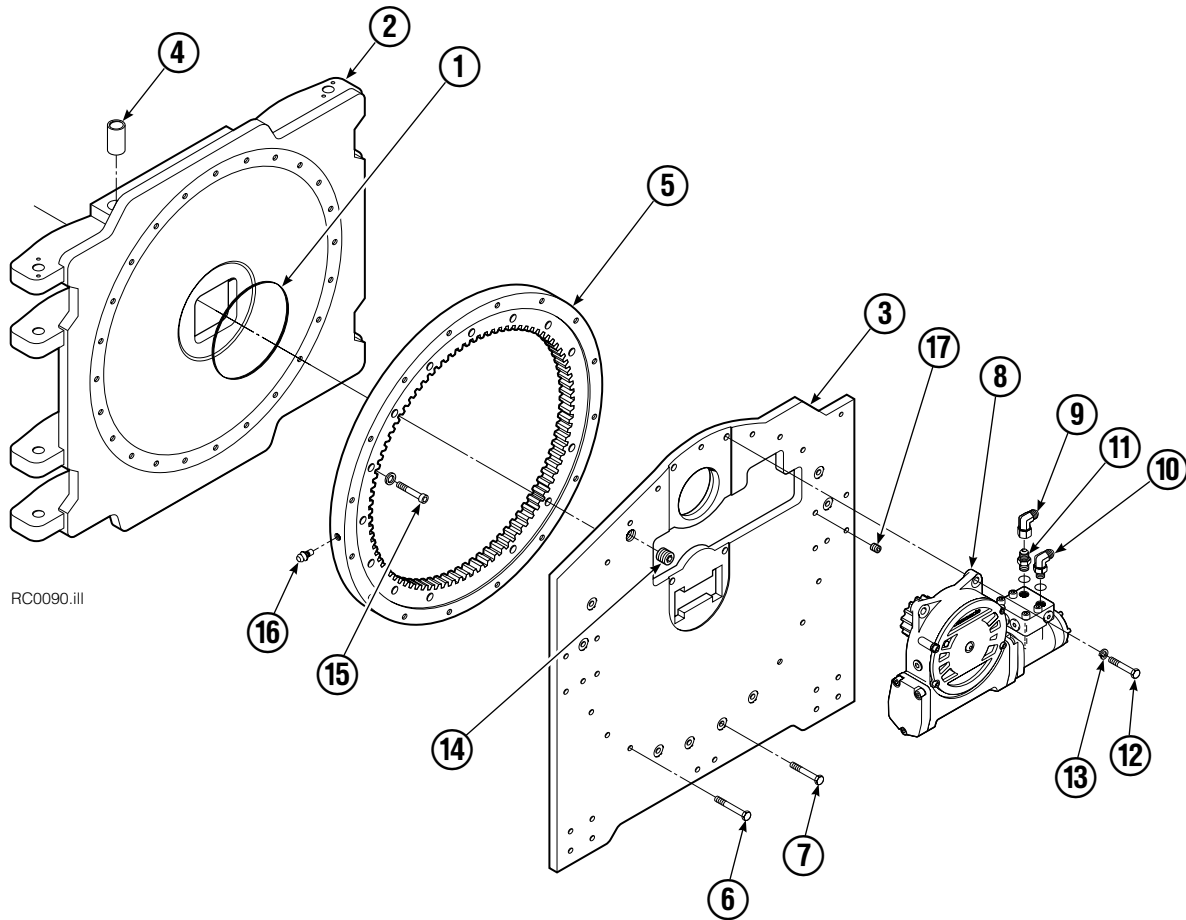

Frame Group

77F			
REF	QTY	PART NO.	DESCRIPTION
		682202	Frame Group
1	1	670931	Seal
2	1	682437	Faceplate
3	1	678381	Baseplate
4	8	675007	Bushing
5	1	672830	Bearing Assembly
6	13	643539	Capscrew, .50 x 1.75
7	11	643538	Capscrew, .50 x 1.50
8	1	795492	Drive Group ●
9	1	605761	Fitting, 8-8
10	1	601250	Fitting, 8-8
11	1	601377	Fitting, 8-8
12	4	661742	Capscrew, .50 x 1.25
13	17	6290	Lockwasher
14	1	6605	Plug
15	24	4507	Capscrew, .50 x 1.75
16	1	7401	Grease Fitting
17	4	631385	Plug
	1	672842	Bearing Service Kit (items 5 and 15)

● See Drive Group page for parts breakdown.

Reference: Common Parts Group 675069.