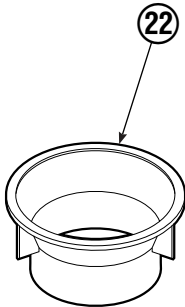

Hosing Group

REF	QTY	PART NO.	DESCRIPTION
		223429	Hosing Group
1	4	680239	Hose, 63.75 in.
2	1	222681	Revolving Connection ▲
3	4	680238	Hose, 58.75 in.
4	2	209019	Washer
5	2	645565	Shoulder Bolt
6	4	680114	Insert
7	4	673417	Segment
8	2	208764	Grommet

▲ See Revolving Connection page for parts breakdown.

Reference: Common Parts Group 223430.

Revolving Connection

REF	QTY	PART NO.	DESCRIPTION
		222681	Revolving Connection
1	4	604511	Fitting, 6-6
2	4	611302	Fitting, 6-6
3	1	3138	Snap Ring
4	1	7341	Snap Ring
5	2	564448	O-Ring
6	1	222675	Bracket
7	2	681238	Lockwasher, M10
8	2	212632	Capscrew, M10 x 20
9	1	222671	Body
10	2	605743	Fitting Adapter
11	3	214649	Seal
12	1	222674	Shaft
13	1	222684	End Block
14	2	768798	Capscrew, M8 x 45
		222694	Service Kit

Short Arm Cylinder

REF	QTY	PART NO.	DESCRIPTION
		557363	Cylinder Assembly
1	3	674843	Bearing
2	1	560997	Nut
3	1	674843	◆ Bearing
4	1	662462	◆ Seal
5	2	638295	◆ Back-Up Ring
6	2	604511	Fitting, 6-6
7	1	556852	Fitting, 4
8	1	557212	Check Valve
9	1	2801	◆ O-Ring
10	1	562731	◆ Back-Up Ring
11	1	554598	◆ Seal
12	1	628047	◆ Wiper
13	1	555393	Rod
14	1	555724	Retainer
15	1	557389	Piston
16	1	2722	◆ O-Ring
17	1	555741	Shell
18	1	667516	Check Valve Service Kit
19	1	—	Spacer
20	1	669243	Seal Loader
		555725	Service Kit

◆ Included in Service Kit 555725.

Reference: S-5313, S-5314.

Long Arm Cylinder

REF	QTY	PART NO.	DESCRIPTION
		557380	Cylinder Assembly
1	1	674843	Bearing
2	1	560997	Nut
3	1	660769	◆ Bearing
4	1	662462	◆ Seal
5	2	638295	◆ Back-Up Ring
6	2	604511	Fitting, 6-6
7	1	556852	Fitting, 4
8	1	557212	Check Valve
9	1	2801	◆ O-Ring
10	1	563977	◆ Back-Up Ring
11	1	554598	◆ Seal
12	1	564930	◆ Wiper
13	1	557399	Rod
14	1	555724	Retainer
15	1	557389	Piston
16	1	2722	◆ O-Ring
17	1	555718	Shell
18	1	667516	Check Valve Service Kit
19	1	—	Spacer
20	1	—	Spacer
21	2	675006	Bearing
22	1	669243	Seal Loader
		555725	Service Kit