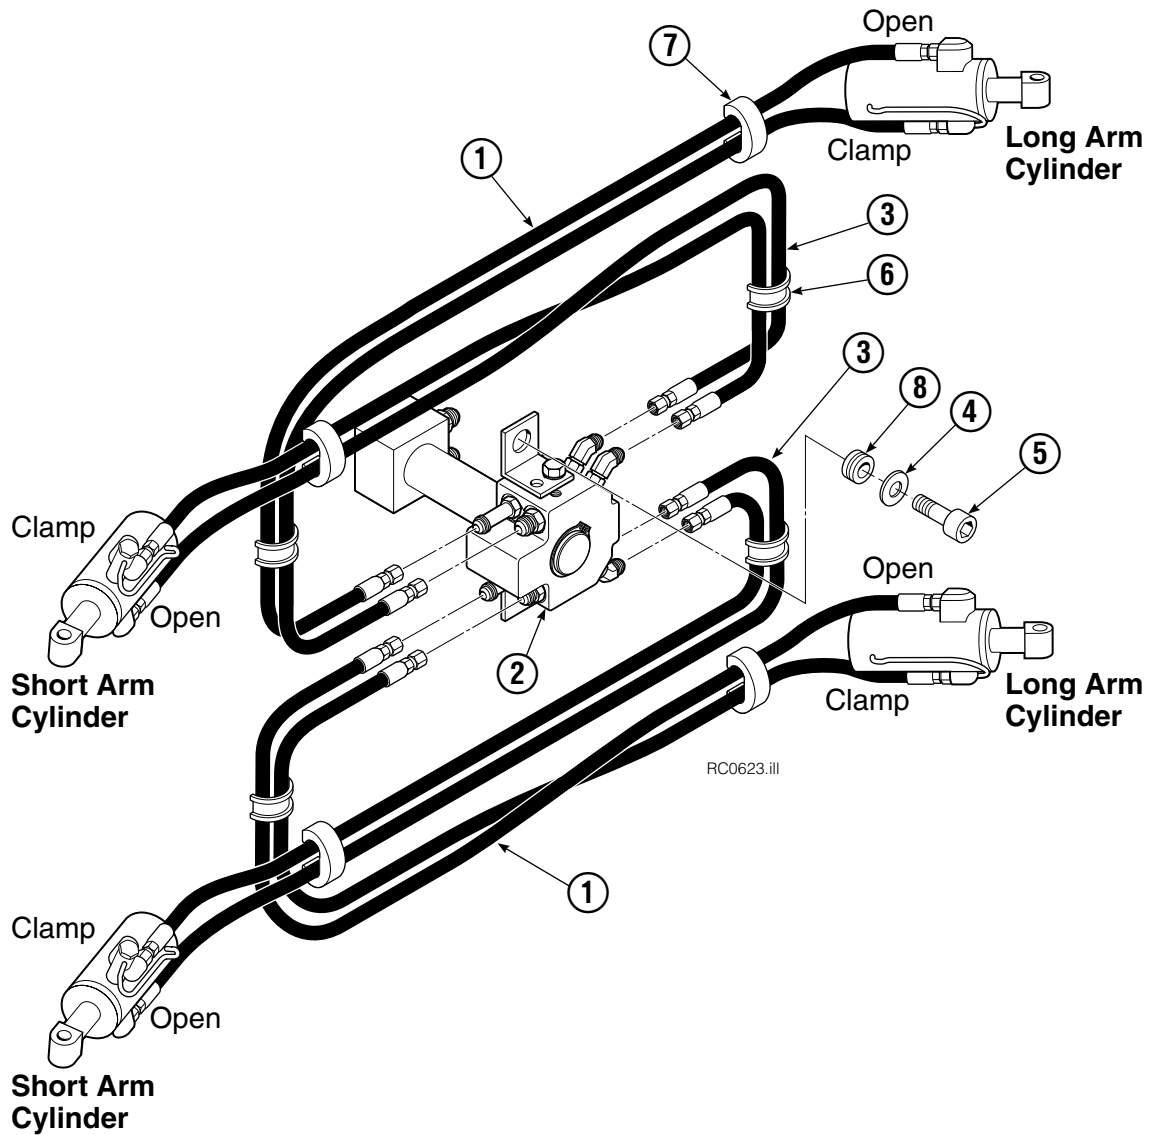

Hosing Group

REF	QTY	PART NO.	DESCRIPTION
		223429	Hosing Group
1	4	680239	Hose, 63.75 in.
2	1	222681	Revolving Connection ▲
3	4	680238	Hose, 58.75 in.
4	2	209019	Washer
5	2	645565	Shoulder Bolt
6	4	680114	Insert
7	4	673417	Segment
8	2	208764	Grommet

▲ See Revolving Connection page for parts breakdown.

Reference: Common Parts Group 223430.