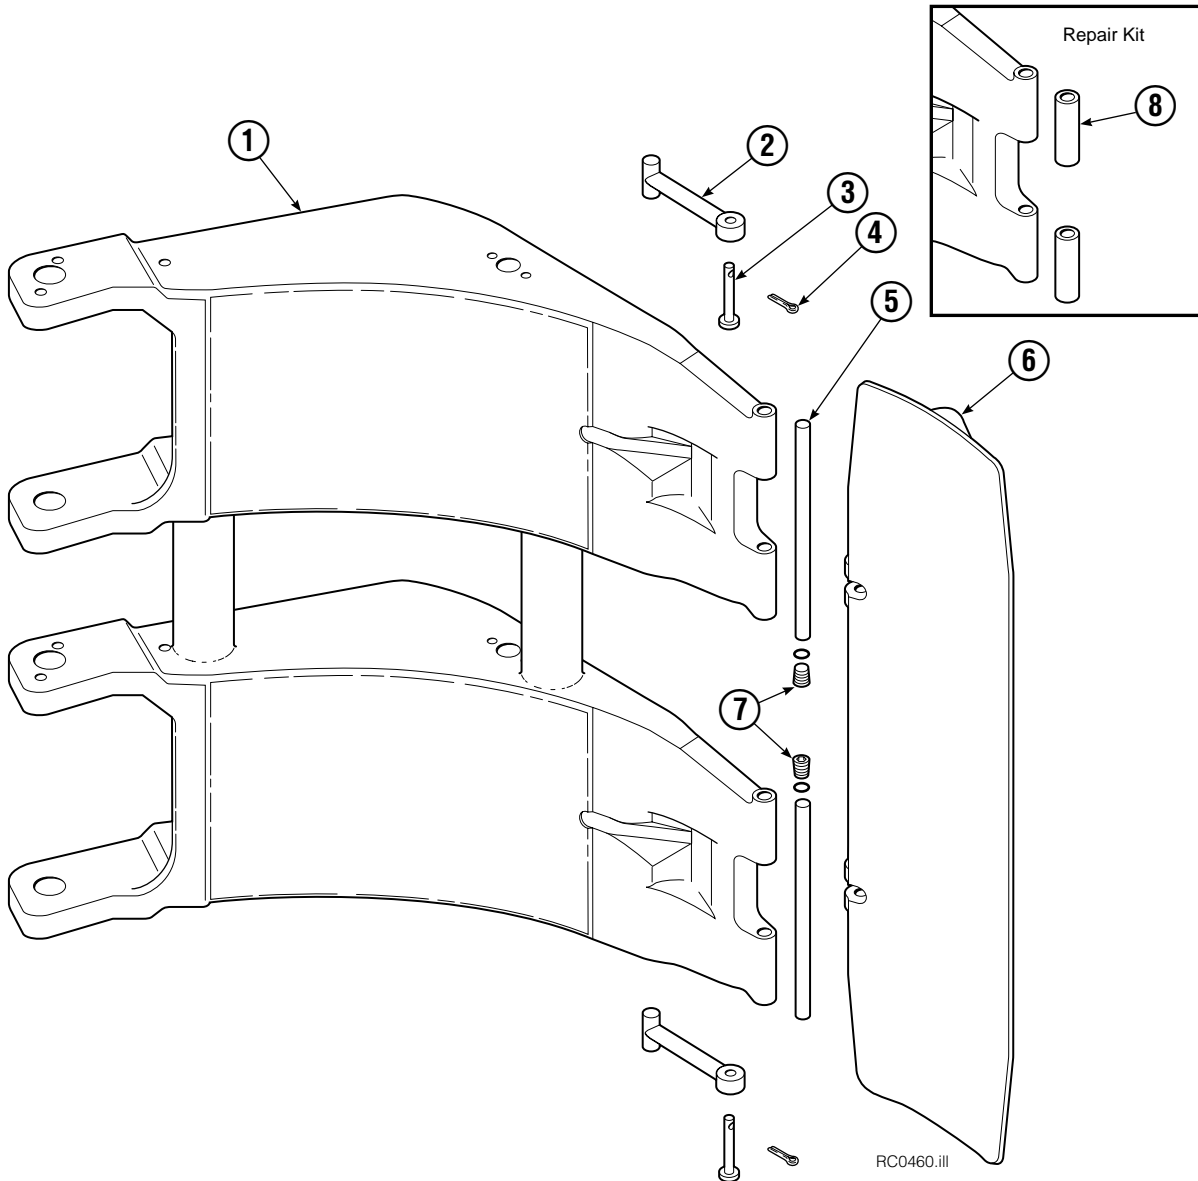

Contact Pad Group & Long Arm

REF	QTY	PART NO.	DESCRIPTION
		206598	Contact Pad Group ●
1	1	680479	Long Arm ▲
2	2	674994	Link
3	2	682978	Clevis Pin
4	2	6525	Cotter Pin
5	2	674701	Pin
6	1	206601	Contact Pad
7	2	689900	Plug
8	1	676810	Arm Tip Repair Kit

● Includes items 2-7.

▲ Not included in Contact Pad Group.