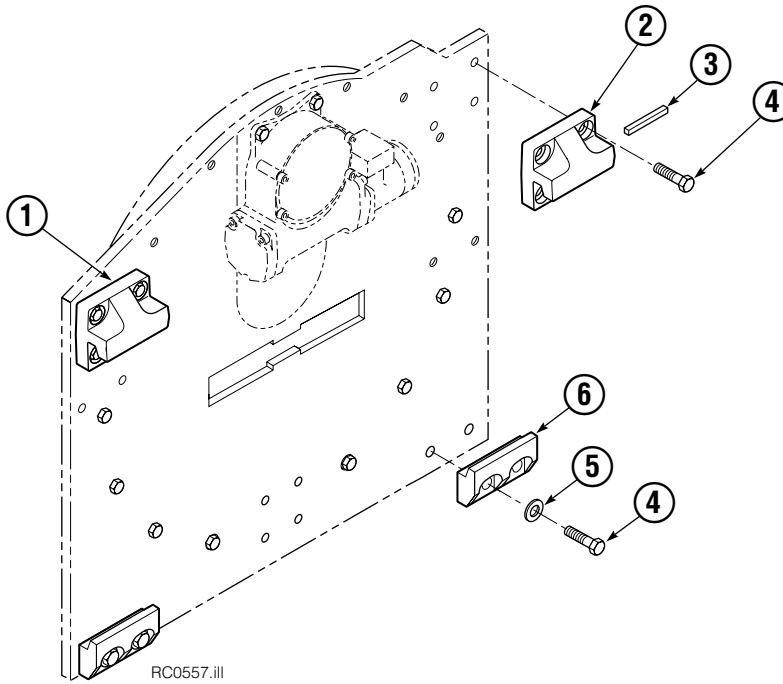

Bolt-On Mounting Group

Class III, 4°			
REF	QTY	PART NO.	DESCRIPTION
		678501	Mounting Group
1	1	670684	Upper Hook – LH
2	1	670685	Upper Hook – RH
3	1	670704	Stop Kit
4	8	667765	Capscrew, 5/8 NC x 1.50
5	4	667225	Washer
6	2	675969	Lower Hook