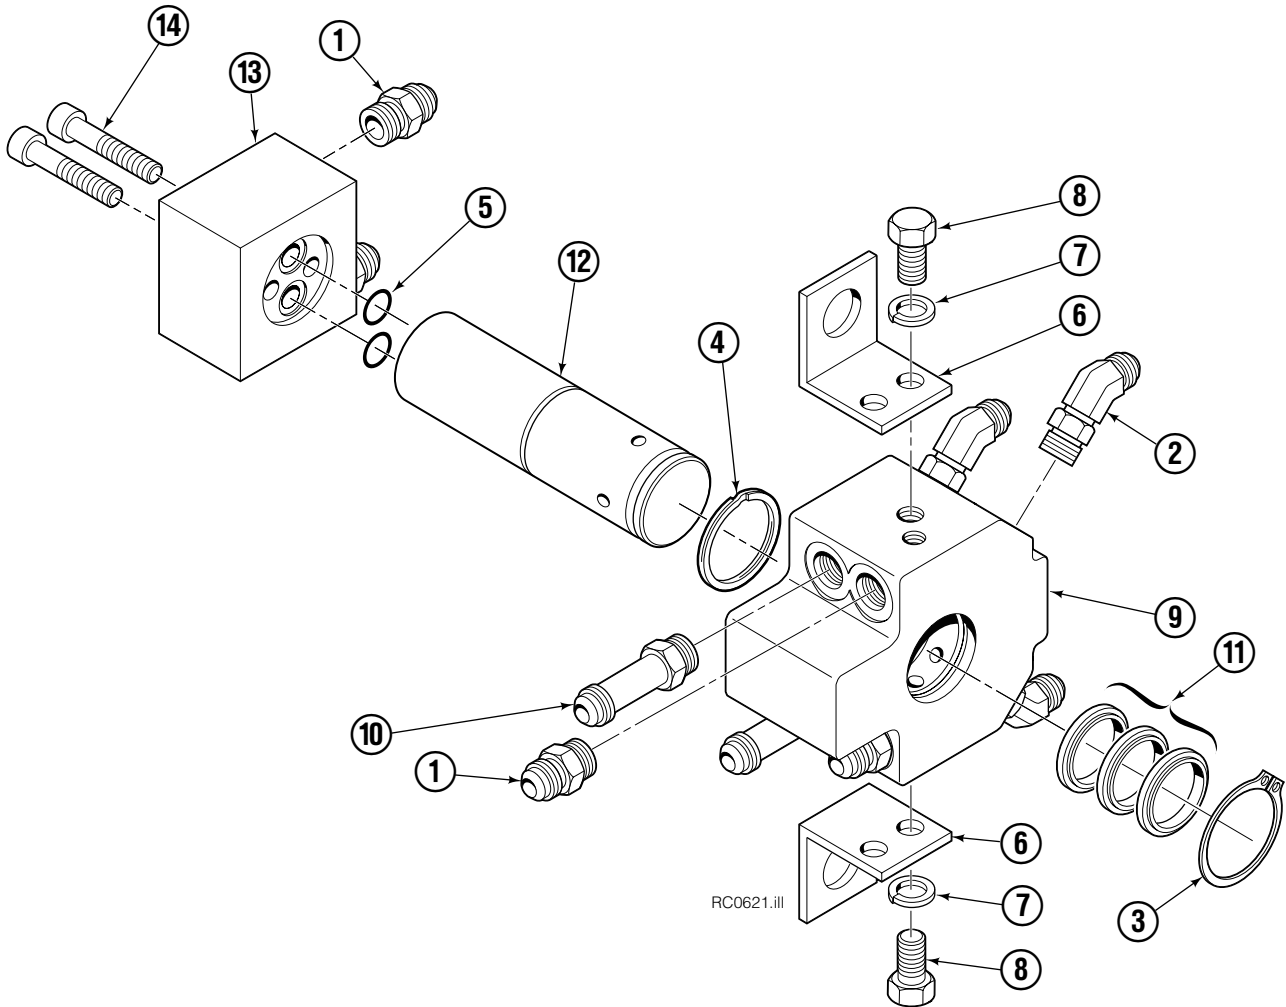

Hosing Group

REF	QTY	PART NO.	DESCRIPTION
		223429	Hosing Group
1	4	680239	Hose, 63.75 in.
2	1	222681	Revolving Connection ▲
3	4	680238	Hose, 58.75 in.
4	2	209019	Washer
5	2	645565	Shoulder Bolt
6	4	680114	Insert
7	4	673417	Segment
8	2	208764	Grommet

▲ See Revolving Connection page for parts breakdown.

Reference: Common Parts Group 223430.

Revolving Connection

REF	QTY	PART NO.	DESCRIPTION
		222681	Revolving Connection
1	4	604511	Fitting, 6-6
2	4	611302	Fitting, 6-6
3	1	3138	Snap Ring
4	1	7341	Snap Ring
5	2	564448	O-Ring
6	1	222675	Bracket
7	2	681238	Lockwasher, M10
8	2	212632	Capscrew, M10 x 20
9	1	222671	Body
10	2	605743	Fitting Adapter
11	3	214649	Seal
12	1	222674	Shaft
13	1	222684	End Block
14	2	768798	Capscrew, M8 x 45
		222694	Service Kit

Short Arm Cylinder

REF	QTY	PART NO.	DESCRIPTION
		557363	Cylinder Assembly
1	3	674843	Bearing
2	1	560997	Nut
3	1	674843	◆ Bearing
4	1	662462	◆ Seal
5	2	638295	◆ Back-Up Ring
6	2	604511	Fitting, 6-6
7	1	556852	Fitting, 4
8	1	557212	Check Valve
9	1	2801	◆ O-Ring
10	1	562731	◆ Back-Up Ring
11	1	554598	◆ Seal
12	1	628047	◆ Wiper
13	1	555393	Rod
14	1	555724	Retainer
15	1	557389	Piston
16	1	2722	◆ O-Ring
17	1	555741	Shell
18	1	667516	Check Valve Service Kit
19	1	—	Spacer
20	1	669243	Seal Loader
		555725	Service Kit