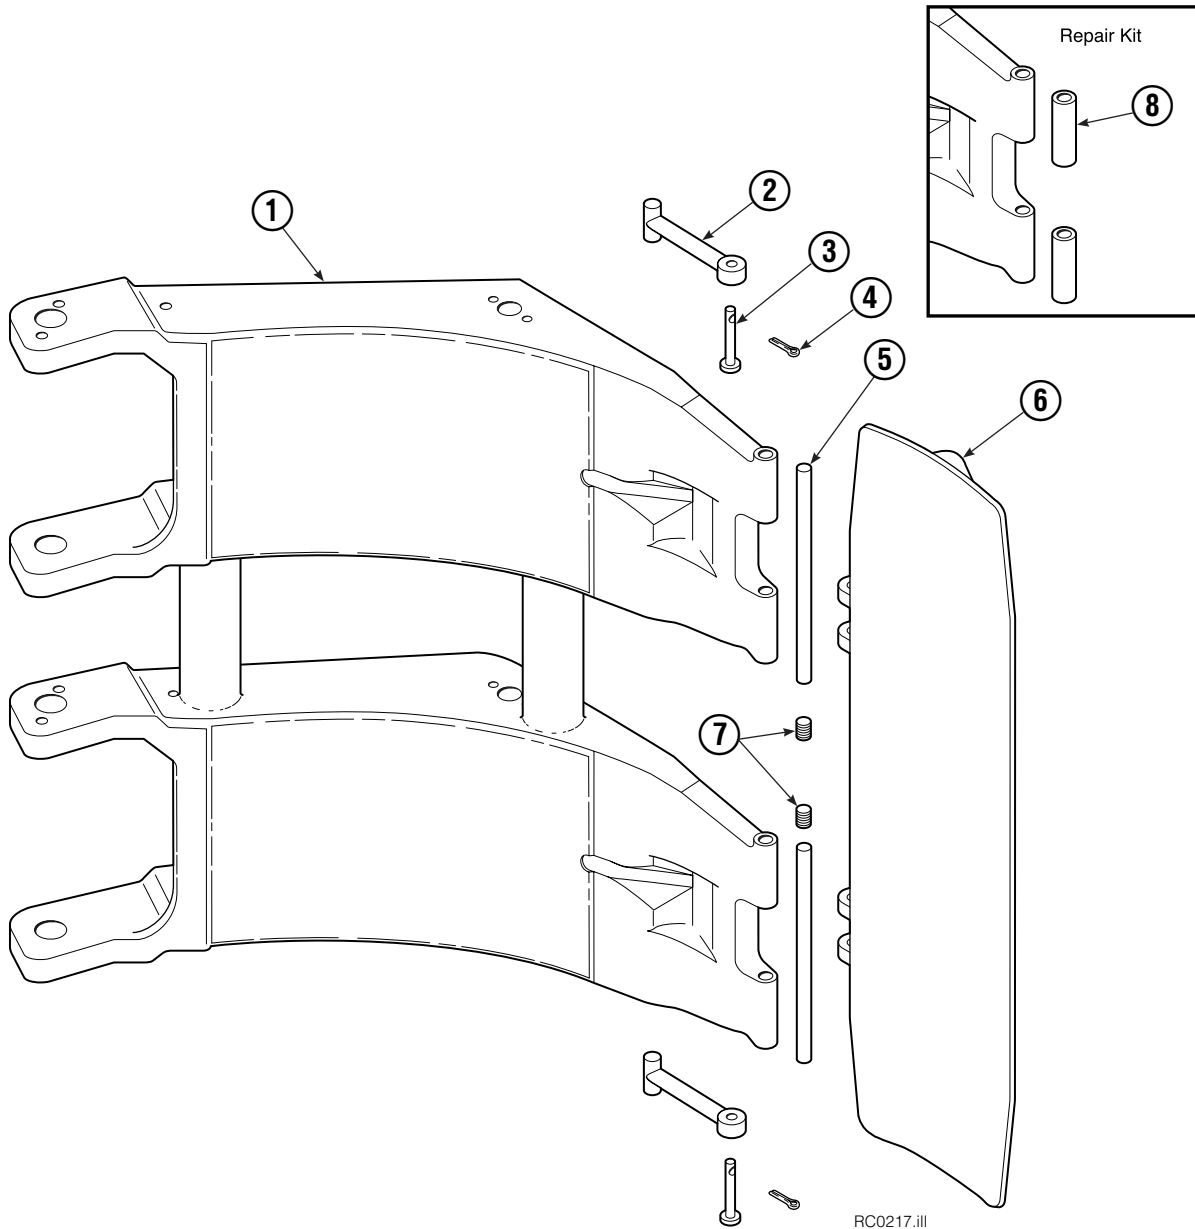

▲ See Revolving Connection page for parts breakdown.

Reference: Common Parts Group 223430.

Revolving Connection

REF	QTY	PART NO.	DESCRIPTION
		222681	Revolving Connection
1	4	604511	Fitting, 6-6
2	4	611302	Fitting, 6-6
3	1	3138	Snap Ring
4	1	7341	Snap Ring
5	2	564448	O-Ring
6	1	222675	Bracket
7	2	681238	Lockwasher, M10
8	2	212632	Capscrew, M10 x 20
9	1	222671	Body
10	2	605743	Fitting Adapter
11	3	214649	Seal
12	1	222674	Shaft
13	1	222684	End Block
14	2	768798	Capscrew, M8 x 45
		222694	Service Kit

Short Arm Cylinder

REF	QTY	PART NO.	DESCRIPTION
		557363	Cylinder Assembly
1	3	674843	Bearing
2	1	560997	Nut
3	1	674843	◆ Bearing
4	1	662462	◆ Seal
5	2	638295	◆ Back-Up Ring
6	2	604511	Fitting, 6-6
7	1	556852	Fitting, 4
8	1	557212	Check Valve
9	1	2801	◆ O-Ring
10	1	562731	◆ Back-Up Ring
11	1	554598	◆ Seal
12	1	628047	◆ Wiper
13	1	555393	Rod
14	1	555724	Retainer
15	1	557389	Piston
16	1	2722	◆ O-Ring
17	1	555741	Shell
18	1	667516	Check Valve Service Kit
19	1	—	Spacer
20	1	669243	Seal Loader
		555725	Service Kit

◆ Included in Service Kit 555725.

Reference: S-5313, S-5314.

Long Arm Cylinder

REF	QTY	PART NO.	DESCRIPTION
		557380	Cylinder Assembly
1	1	674843	Bearing
2	1	560997	Nut
3	1	660769	◆ Bearing
4	1	662462	◆ Seal
5	2	638295	◆ Back-Up Ring
6	2	604511	Fitting, 6-6
7	1	556852	Fitting, 4
8	1	557212	Check Valve
9	1	2801	◆ O-Ring
10	1	563977	◆ Back-Up Ring
11	1	554598	◆ Seal
12	1	564930	◆ Wiper
13	1	557399	Rod
14	1	555724	Retainer
15	1	557389	Piston
16	1	2722	◆ O-Ring
17	1	555718	Shell
18	1	667516	Check Valve Service Kit
19	1	—	Spacer
20	1	—	Spacer
21	2	675006	Bearing
22	1	669243	Seal Loader
		555725	Service Kit

◆ Included in Service Kit 555725.

Reference: S-5320, S-5321.

Contact Pad Group & Short Arm

REF	QTY	PART NO.	DESCRIPTION
		674948	Contact Pad Group ●
1	1	678537	Short Arm ▲
2	2	674994	Link
3	2	682978	Clevis Pin
4	2	6525	Cotter Pin
5	2	674993	Pin
6	1	674962	Contact Pad
7	2	689900	Plug
8	1	676810	Arm Tip Repair Kit