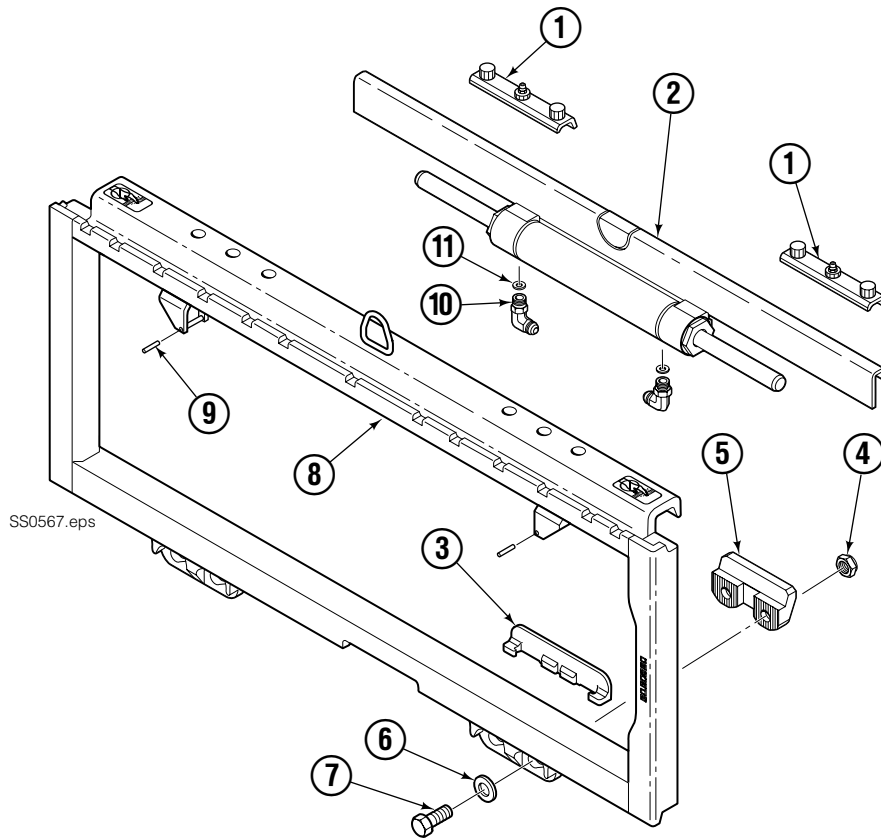

PARTS

Product Identification – This Section shows replacement parts for F-Series Sideshifters. The product model number and serial number are stamped on the back surface of the LH vertical bar (driver's view), and must be provided when ordering replacement parts. The cylinder/anchor bracket assembly part number is stamped on the front surface RH end of the anchor bracket (driver's view).

WARNING: For the safety of yourself and others, DO NOT install the parts shown in this Manual unless you have thoroughly reviewed the appropriate Service Manual.

Sideshift Group

55F

REF	QTY	PART NO.	DESCRIPTION	REF	QTY	PART NO.	DESCRIPTION
1	2	228782	Upper Bearing	7	4	639121	◆ Capscrew, 5/8NC x 1.50 (or)
2	1	6025685	Cylinder ▲	7	4	752903	◆ Capscrew, M16 x 45
3	2	6000719	Lower Bearing	8	1	6026001	Frame ●
4	4	553857	◆ Nut, 5/8NC (or)	9	2	7890	Roll Pin
4	4	781534	◆ Nut, M16	10	2	601676	■ Fitting, 6-6
5	2	204186	◆ Lower Hook	11	2	221733	Restrictor Washer
6	4	667225	◆ Washer				